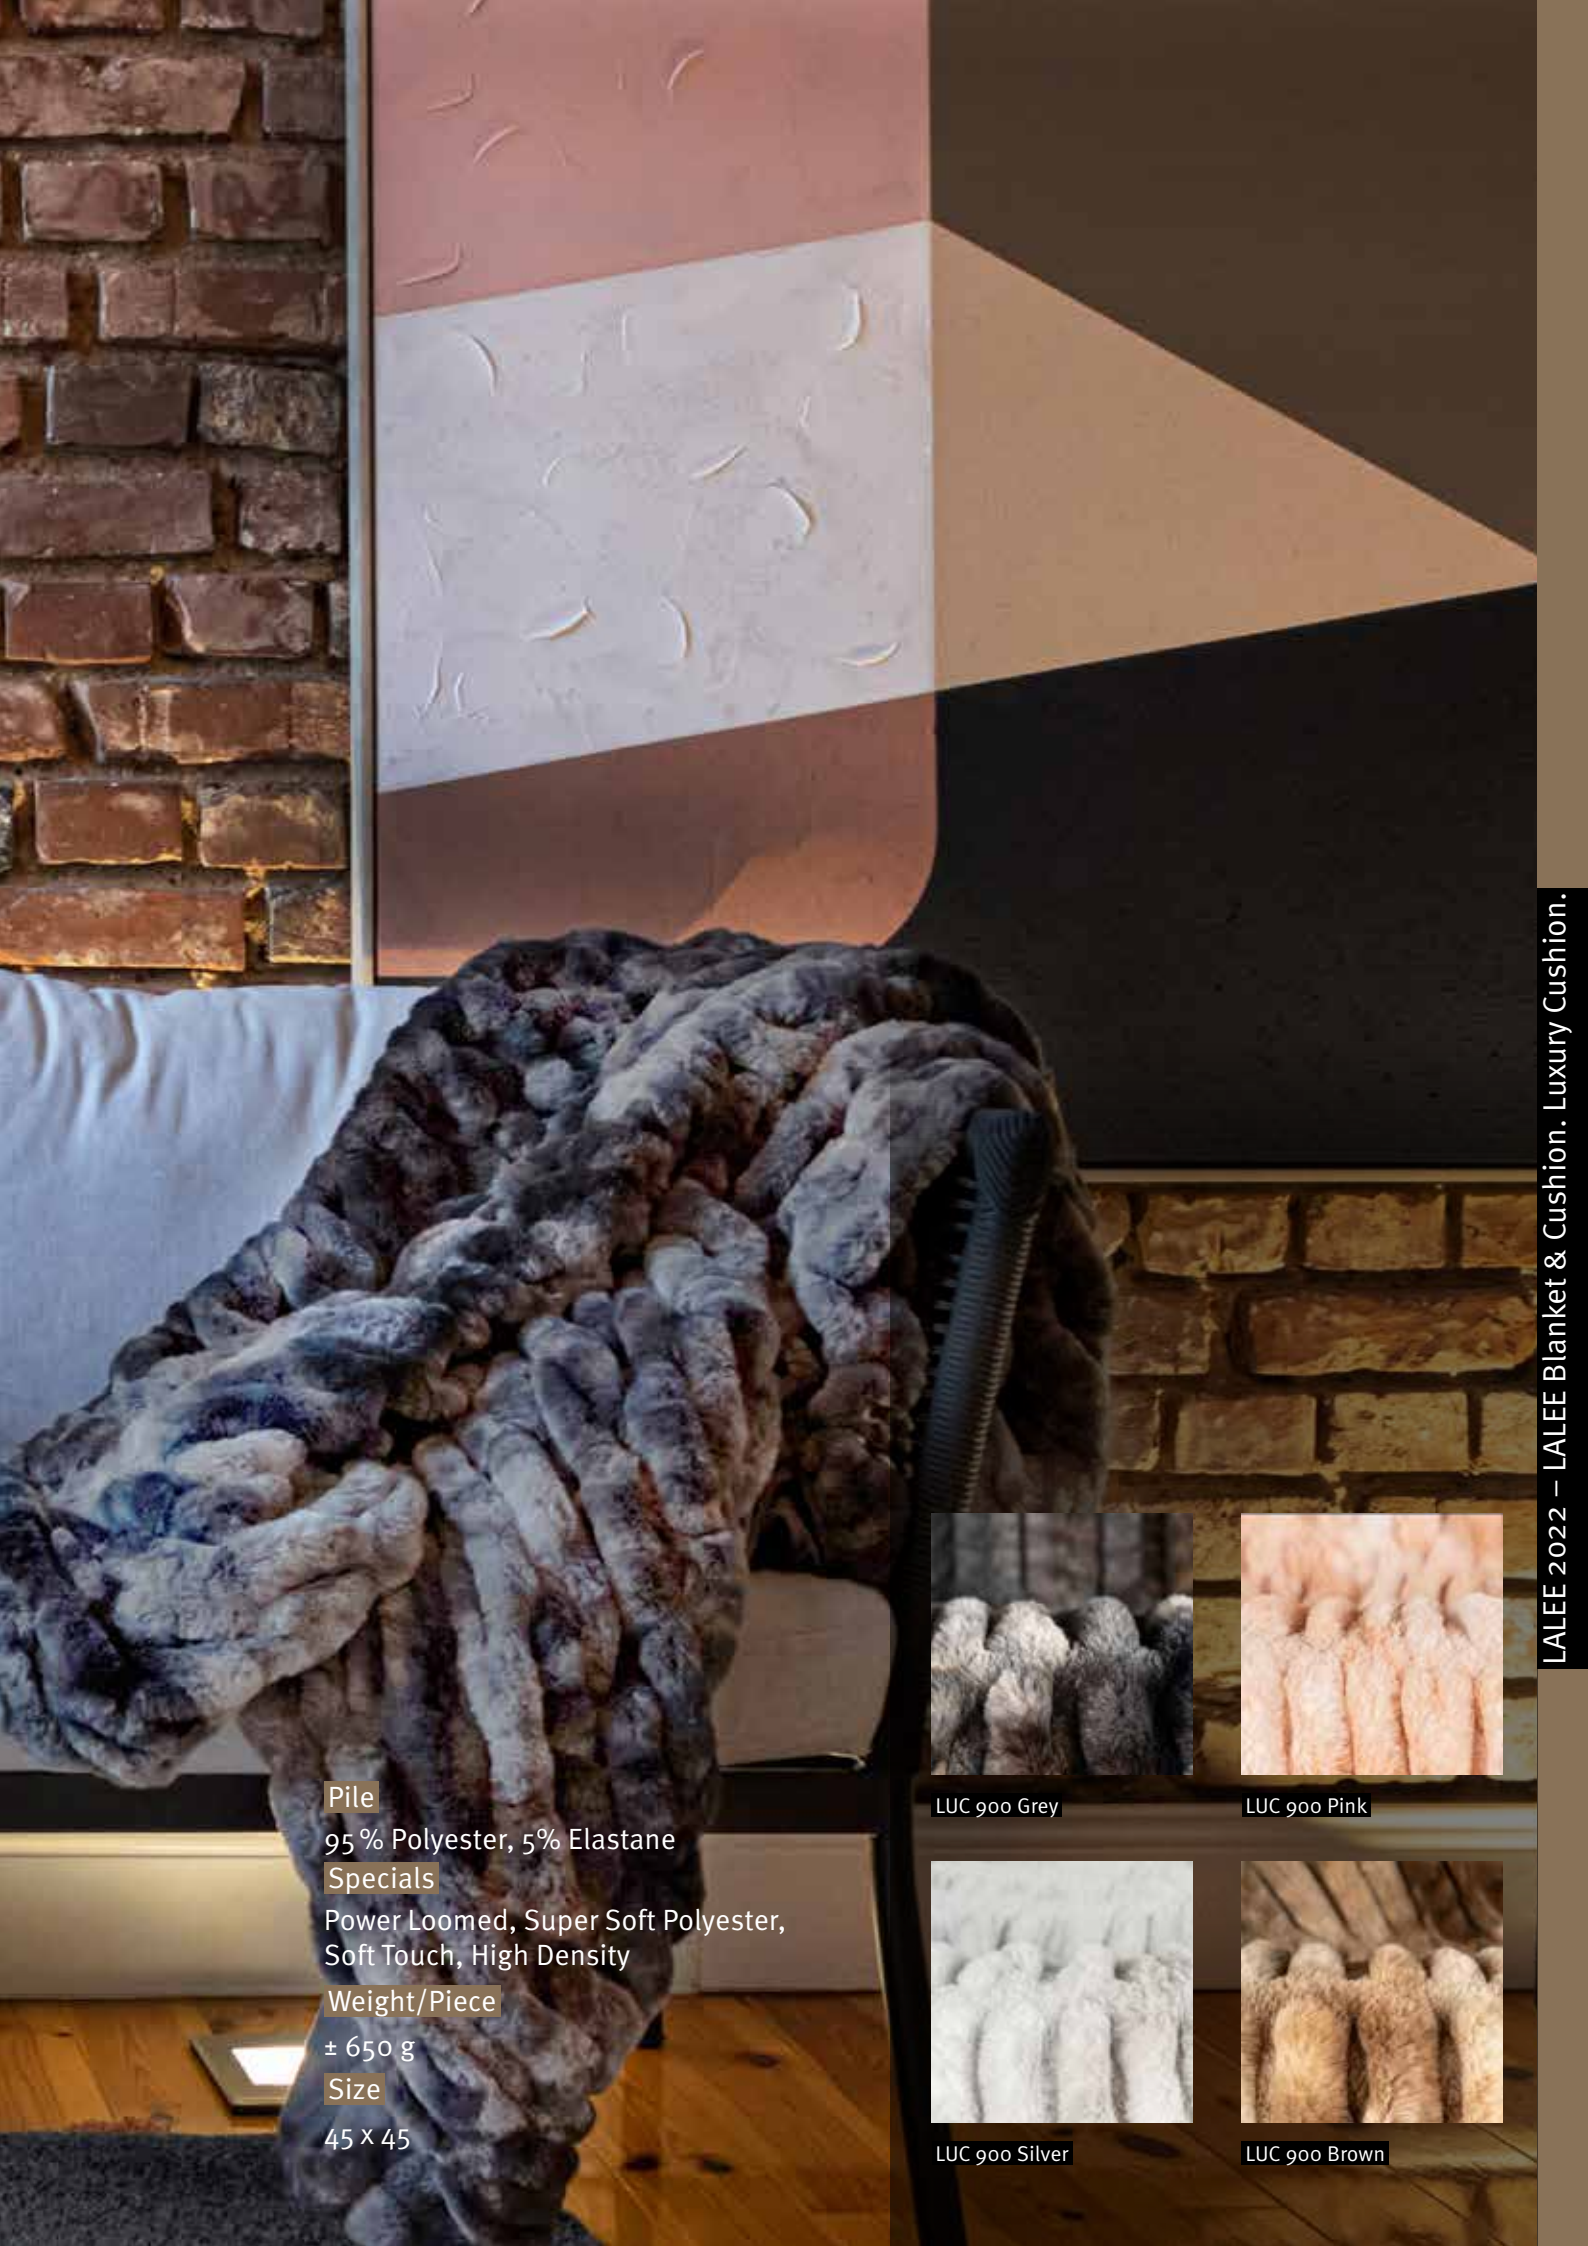

Pile

95 % Polyester, 5% Elastane

Specials

Power Loomed, Super Soft Polyester,
Soft Touch, High Density

Weight/Piece

± 650 g

Size

45 x 45