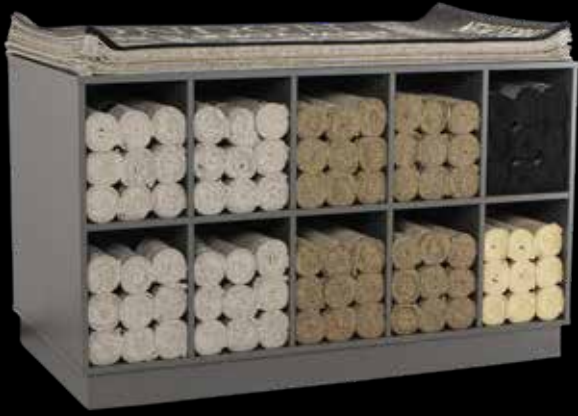

Sales Presenter 1

Size (approximately)
Width 230 cm / Depth 190 cm / Height 70 cm

Sales Presenter 2

Size (approximately)
Width 230 cm / Depth 160 cm / Height 89 cm

Carpet Department. LALEE VARIOUS.

168

Sales Presenter 3