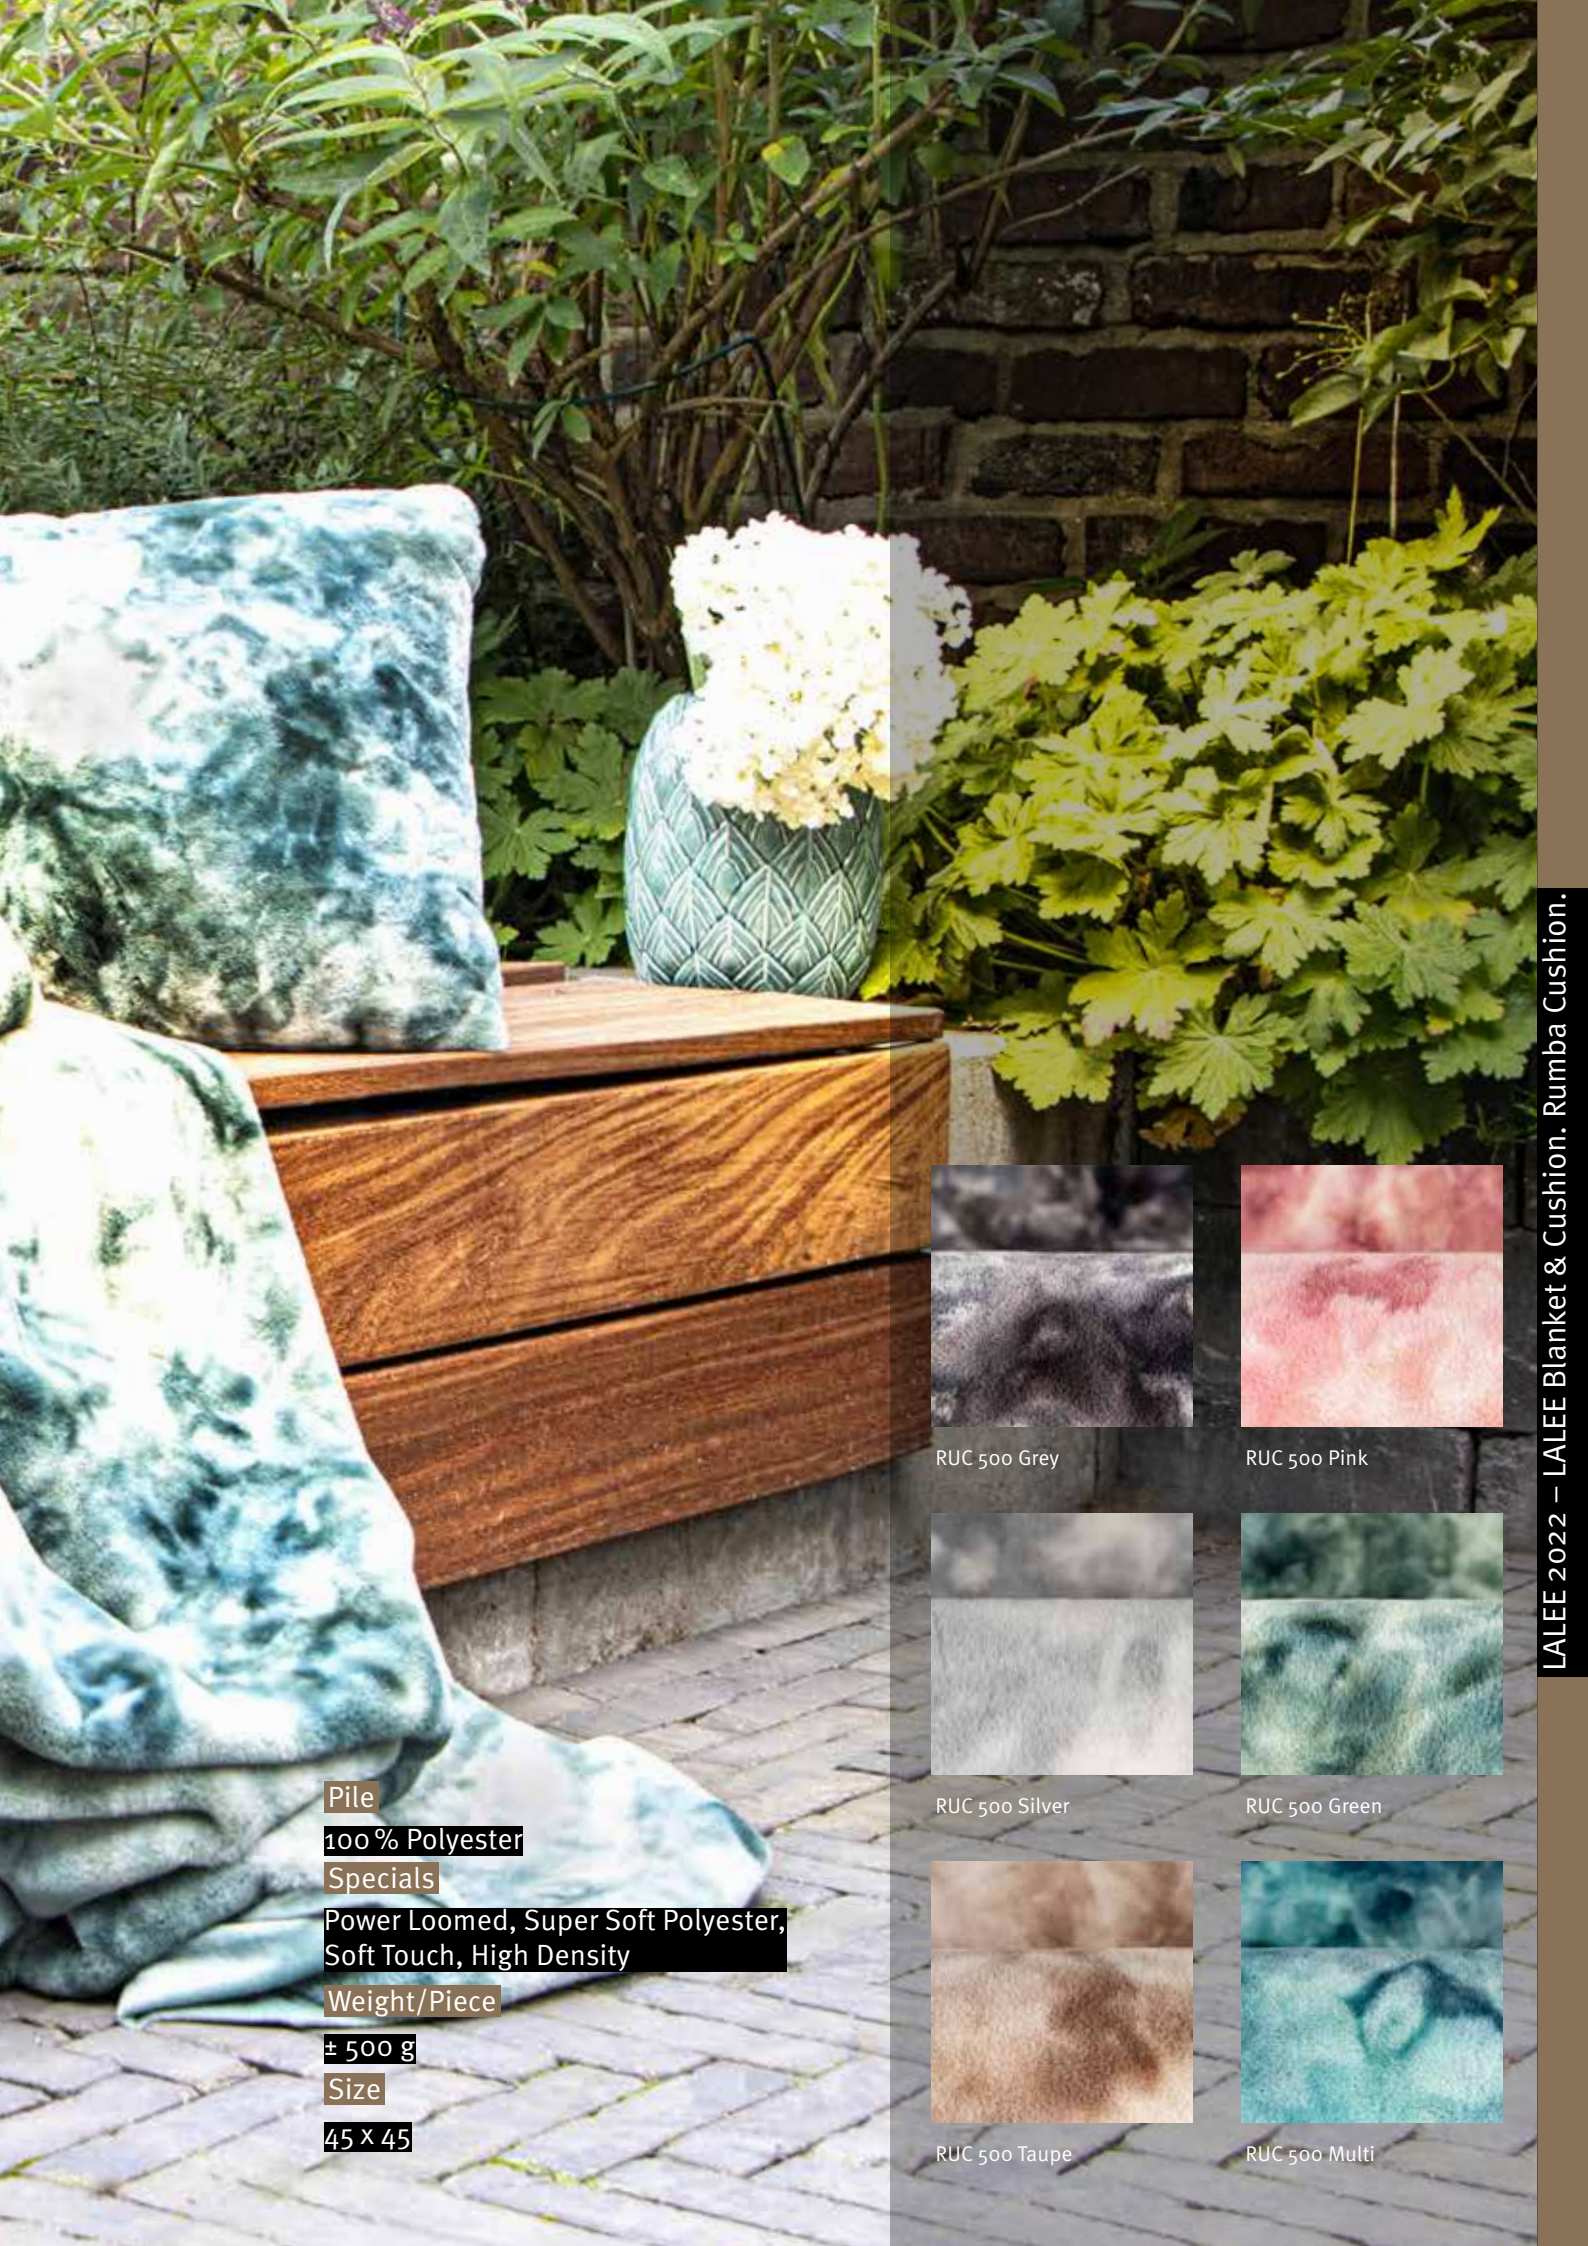

Pile

100 % Polyester

Specials

**Power Loomed, Super Soft Polyester,
Soft Touch, High Density**

Weight/Piece

± 500 g

Size

45 x 45