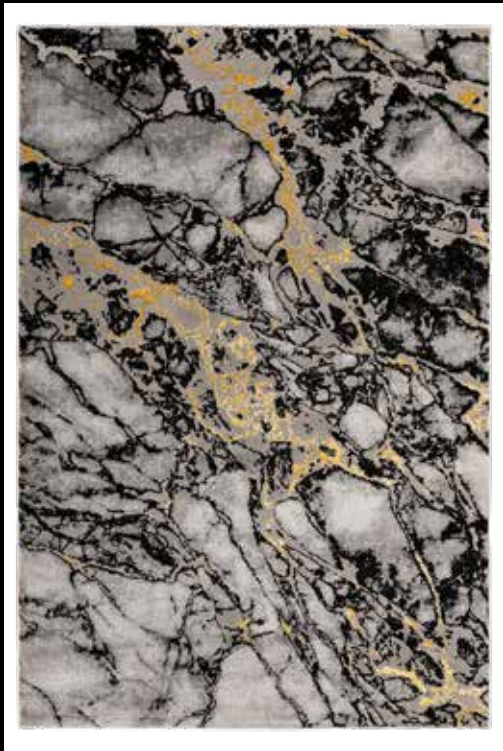

MAS 400 Black