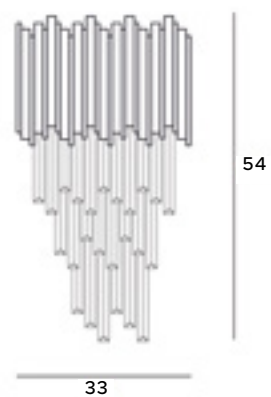

W0227

4x40W G9 230V

złote	gold
metal, szkło	metal, glass