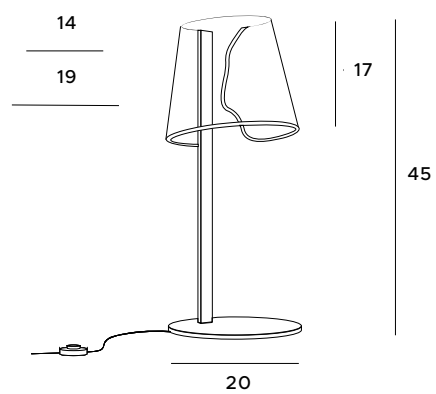

T0040

1x3W LED 180lm 3000K

złote	gold
metal, akryl	metal, acrylic

LED
in. + traf.