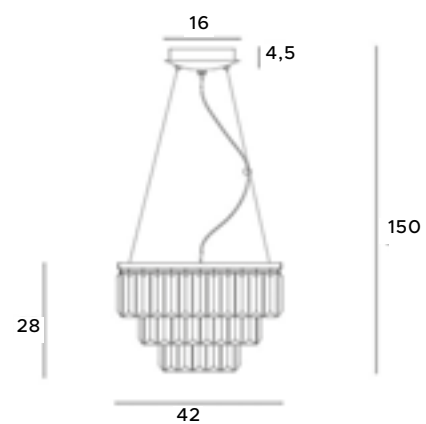

P0423		P0259	
9x40W G9 230V		9x40W G9 230V	
złote	gold	chrom	chrome
metal, szkło	metal, glass	metal, szkło	metal, glass