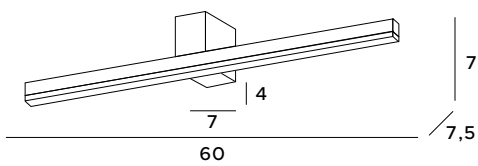

W0155

1x7,5W LED 975lm 3000K

biale	white
metal	metal

LED
in. + traf.

W0214

1x9W LED 1115lm 3000K

biale	white
metal	metal

LED
in. + traf.

W0231

1x7,5W LED 975lm 3000K

czarne	black
metal	metal

LED
in. + traf.

W0232

1x9W LED 1115lm 3000K

czarne	black
metal	metal

LED
in. + traf.