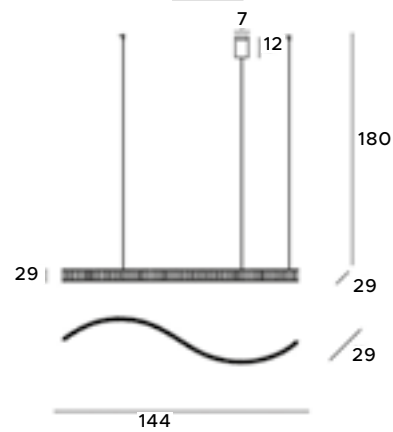

P0391

1x18W 1800lm LED 3000K

chrom	chrome
stal nierdzewna, kryształ K9	stainless steel, K9 crystal

LED
in. + traf.