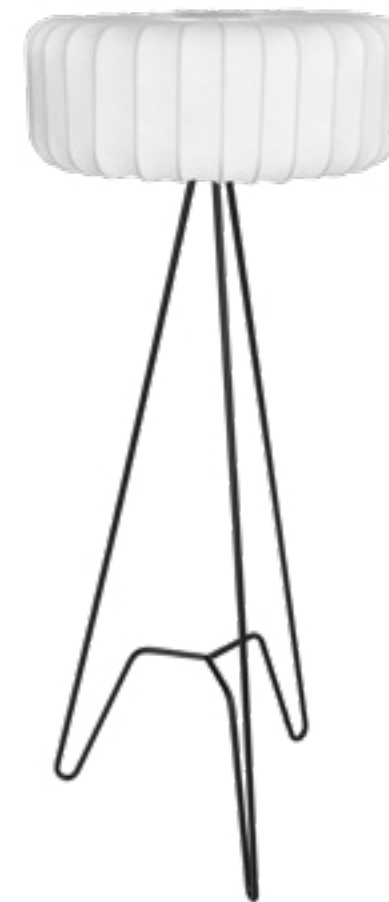

Tripod

Klasyczna forma lamp podłogowych Tripod łączy w sobie nowoczesną, industrialną podstawę z klasycznym abażurem obitym tkaniną. Oprawy prezentują się bardzo efektownie, uzupełniając górne oświetlenie, a także stanowią subtelny akcent dekoracyjny. Te funkcjonalne lampy pasują do salonu, sypialni, pokoju dziennego i wewnątrz biurowych.

The specific form of Tripod floor lamps combines a modern, industrial base with a classic fabric lampshade. The fixtures look very impressive, complementing the overhead lighting, and also provide a subtle decorative accent. These functional lamps match the living room, bedroom, living room and office interiors. There are three sizes of lamps to choose from.

F0053
1x40W E27 230V

czarna podstawa, biały abażur	black body, white shade
metal, tkanina	metal, fabric

140