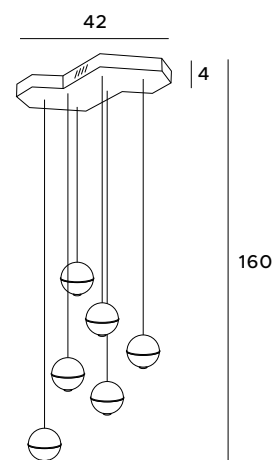

P0316D

6x4W LED 1440lm 3000K

miedz	copper
stal nierdzewna, akryl	stainless steel, acrylic

P0315D

6x4W LED 1440lm 3000K

chrom	chrome
stal nierdzewna, akryl	stainless steel, acrylic

P0314

1x4W LED 240lm 3000K

miedz	copper
stal nierdzewna, akryl	stainless steel, acrylic

P0313

1x4W LED 240lm 3000K

chrom	chrome
stal nierdzewna, akryl	stainless steel, acrylic