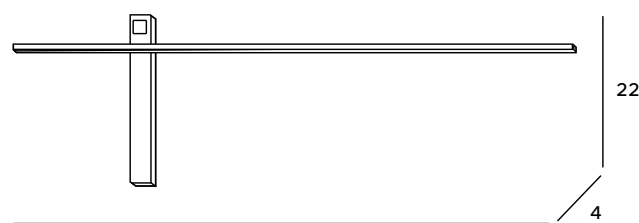

WO284

1x10W LED 700lm 3000K

białe	white
metal, akryl	metal, acrylic

91