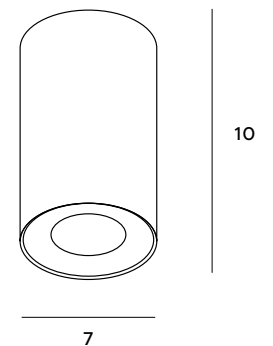

C0160	
1x8W LED 840lm 3000K	
białe	white
metal	metal

C0161	
1x8W LED 840lm 3000K	
czarne	black
metal	metal

C0162	
1x8W LED 920lm 4000K	
białe	white
metal	metal

C0163	
1x8W LED 920lm 4000K	
czarne	black
metal	metal