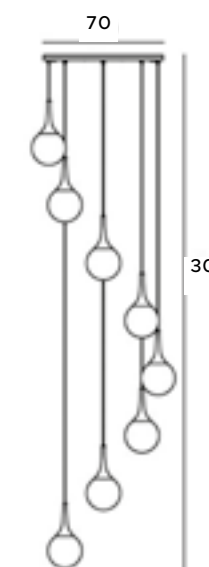

Bolle

Lampa Bolle, wykonana ze świetlistych kul zawieszonych na różnej długości linkach stanowi idealną ozdobę. Wspaniale prezentuje się jako główne źródło światła w przestronnych przestrzeniach. Sprawiając, że stanie się ona głównym punktem aranżacyjnym. Oprawa sprawdzi się jako stylowy dodatek w ekskluzywnym hotelu, restauracji czy obiekcie kulturalnym.

The elegant Bolle lamp, made of luminous spheres suspended on lines of various lengths, makes it a perfect decoration. Look tremendous as the main source of light in the most spacious spaces, making it the main point of arrangement. The luminaire will be perfect as a stylish addition in an exclusive hotel, elegant restaurant or cultural facility.

CX4094

8x60W E27 230V

białe	white
metal, szkło mleczne	metal, opal glass