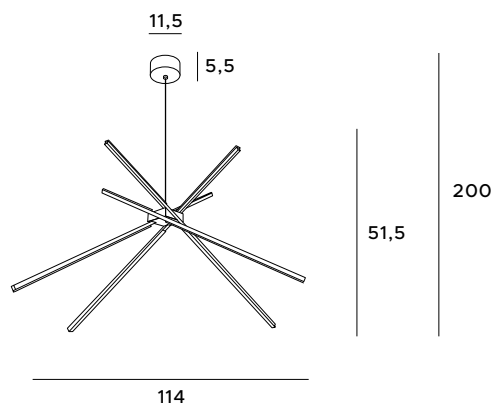

P0270

1x33W LED 2152lm 3000K

białe	white
metal, akryl	metal, acrylic

LED
in. + traf.

P0457

1x33W LED 2152lm CRI90 3000K

złote	gold
metal, akryl	metal, acrylic

LED
in. + traf.