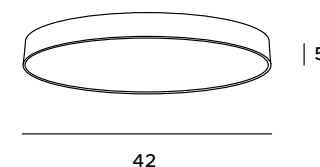

1x35W LED 2450lm 3000K

czarne	black
metal, akryl	metal, acrylic

LED
in. + traf.

P0452