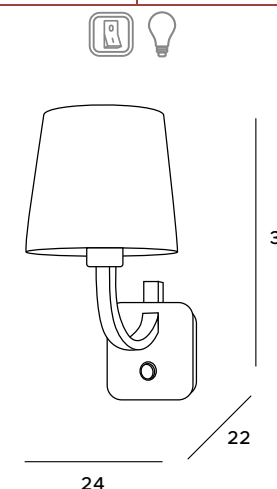

1x40W E27 230V

czarny abażur, chrom	black shade, chrome
metal, tkanina	metal, fabric

W0192