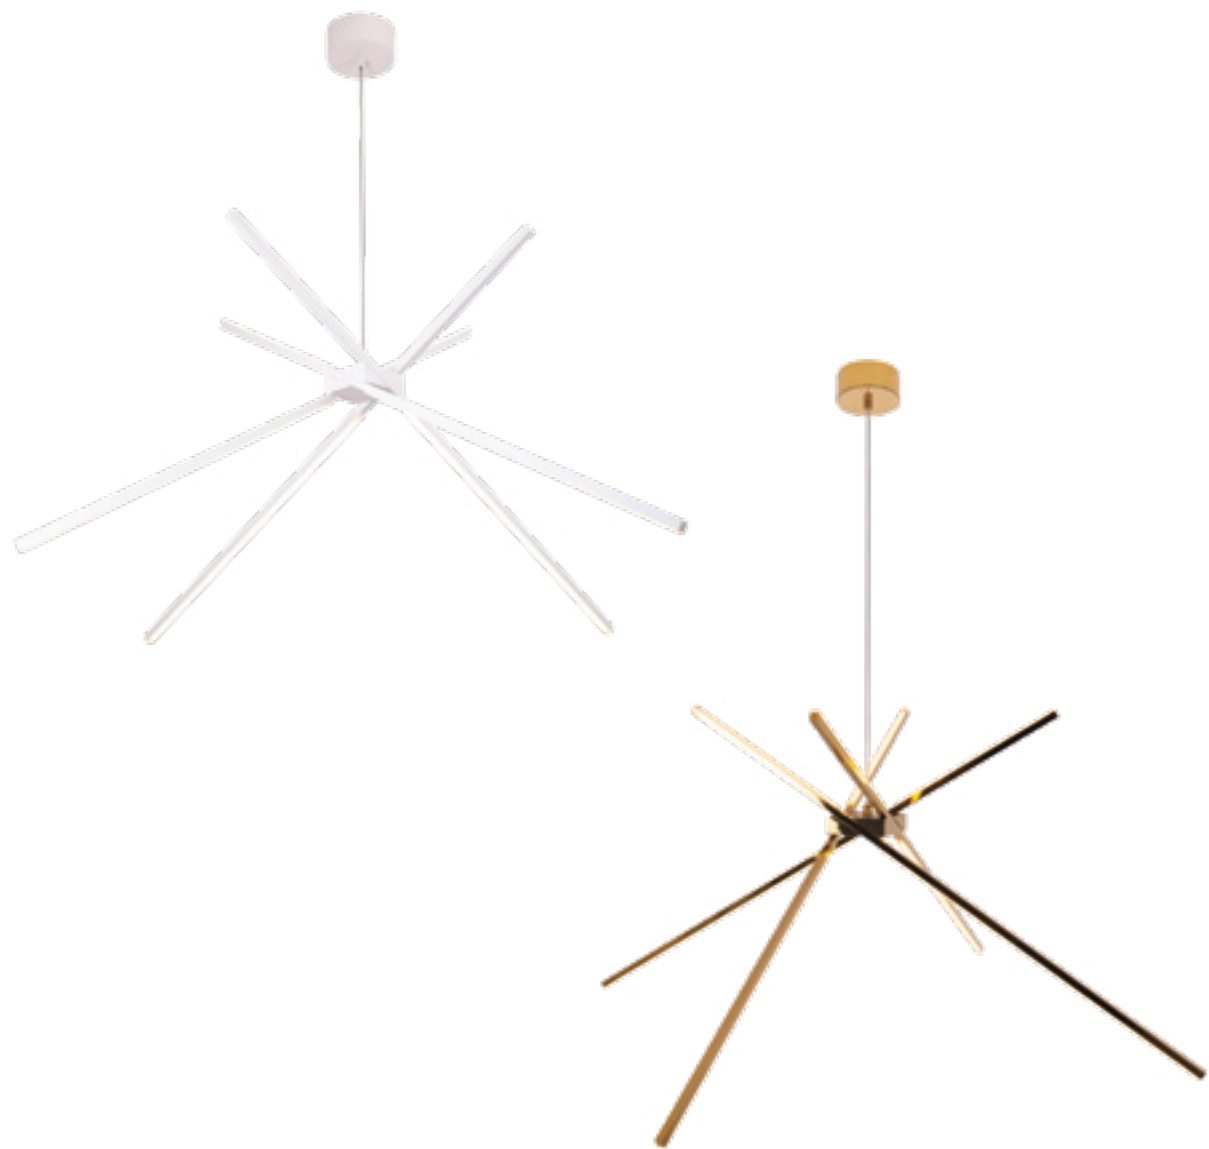

new

P0457

P0270

1x33W LED 2152lm 3000K

białe	white
metal, akryl	metal, acrylic

LED
in. + traf.

P0457

1x33W LED 2152lm CRI90 3000K

złote	gold
metal, akryl	metal, acrylic

LED
in. + traf.

new

W0297

IP
44

W0212

1x8,4W LED 548lm 3000K

białe	white
metal, akryl	metal, acrylic

LED
in. + traf.

W0267

1x8,4W LED 548lm 3000K

czarne	black
metal, akryl	metal, acrylic

LED
in. + traf.

W0297

1x8,4W LED 548lm 3000K

złote	gold
metal, akryl	metal, acrylic

LED
in. + traf.