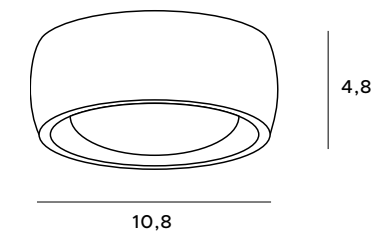

1x8W LED 704lm 3000K

czarne	black
metal, akryl	metal, acrylic

C0204

1x8W LED 704lm 3000K

czarne	black
metal, akryl	metal, acrylic

S0015

1x15W LED 1327lm
CRI90+ 3000K

białe	white	czarne	black
metal, szkło	metal, glass	metal, szkło	metal, glass

S0016

1x15W LED 1327lm
CRI90+ 3000K