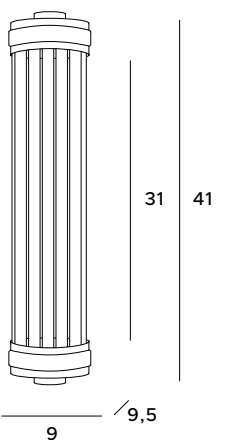

W0241

2x40W E14 230V

chrom	chrome
metal, szkło	metal, glass

W0240

2x40W E14 230V

mosiądz	brass
metal, szkło	metal, glass