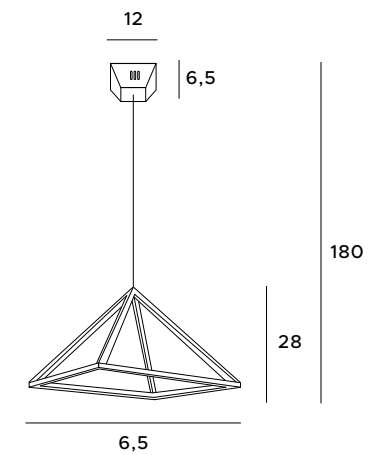

28W LED 2800lm 3000K

chrom	chrome
metal, akryl	metal, acrylic