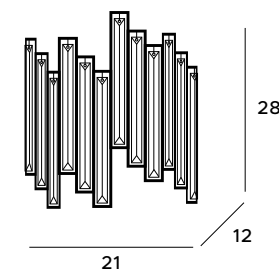

2x40W G9 230V

chrom	chrome
metal, szkło	metal, glass