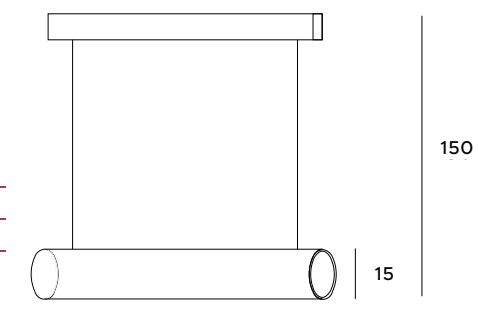

P0411
1x70W LED 4340lm 3000K

złoty	gold
metal, akryl	metal, acryli

LED
in. + traf.

P0410
1x70W LED 4340lm 3000K

czarny	black
metal, akryl	metal, acrylic

LED
in. + traf.