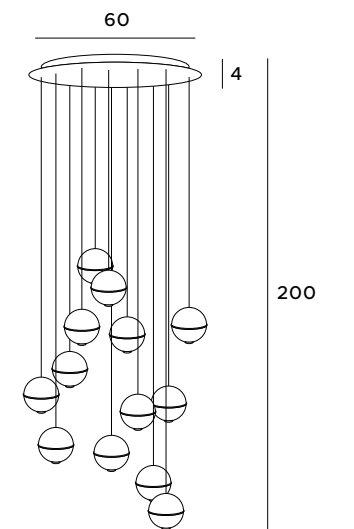

P0317

13x4W LED 3120lm 3000K

chrom	chrome
stal nierdzewna, akryl	stainless steel, acrylic

LED
in. + traf.