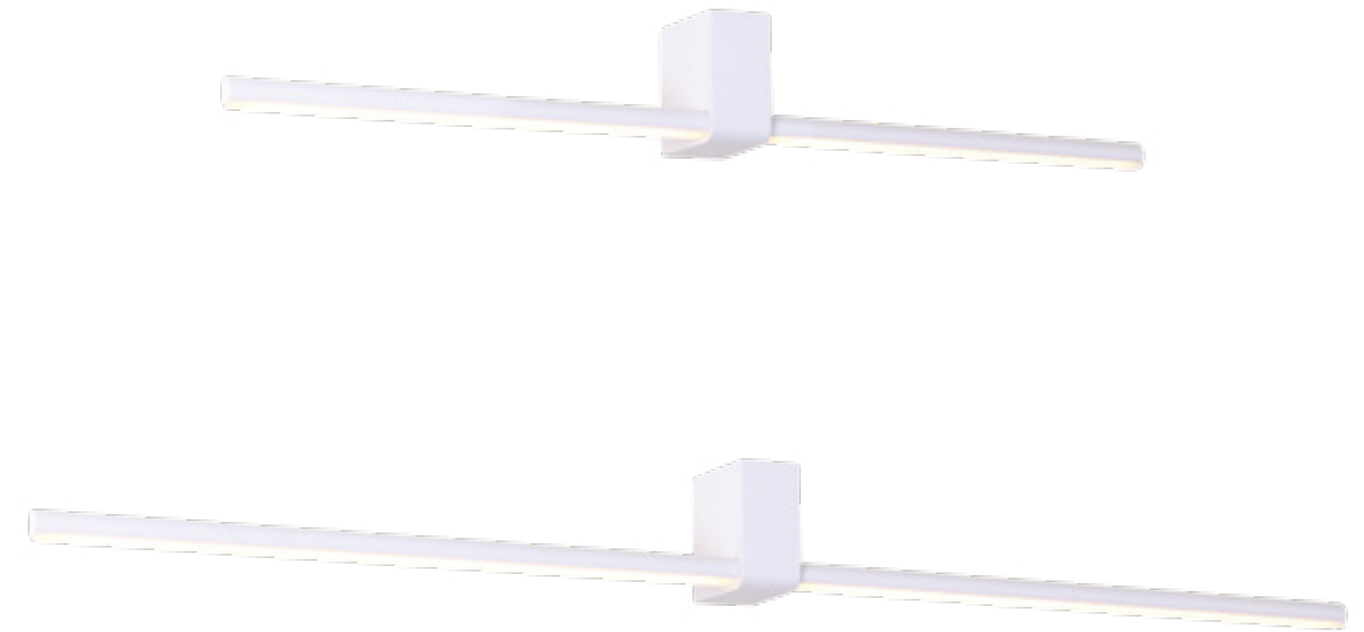

The lamps from the Finger series combine high aesthetics, functionality and trouble-free use. A simple, geometric white or black profile equipped with a LED module is a solution that will work in any interior, both minimalistic and modern. It will perfectly illuminate any space, provide additional lighting and an interesting decoration.