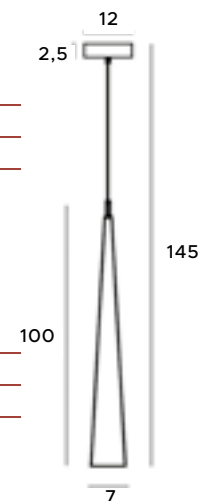

P0003
1x50W GU10 230V

białe	white
metal	metal

czarne	black
metal	metal