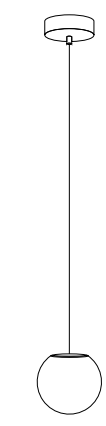

P0386

24x1,5W 2520lm LED
3000K

chrom	chrome
stal nierdzewna, transparentne szkło z bąbelkami	stainless steel, clear bubble glass

LED
in. + traf.

P0387

24x1,5W 2520lm LED
3000K

złote	gold
stal nierdzewna, transparentne szkło z bąbelkami	stainless steel, clear bubble glass

LED
in. + traf.

180

80

P0388

1x1,5W 105lm LED
3000K

chrom	chrome
stal nierdzewna, transparentne szkło z bąbelkami	stainless steel, clear bubble glass

LED
in. + traf.

P0389

1x1,5W 105lm LED
3000K

złote	gold
stal nierdzewna, transparentne szkło z bąbelkami	stainless steel, clear bubble glass

LED
in. + traf.

180

9,5