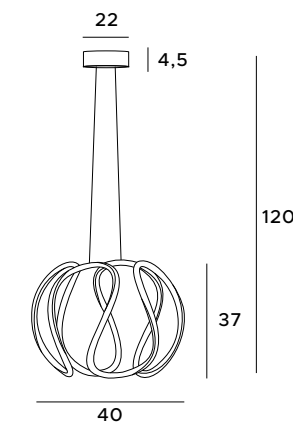

1x40W LED 2800LM 3000K

czarne	black
akryl	acrylic

LED
in. + traf.