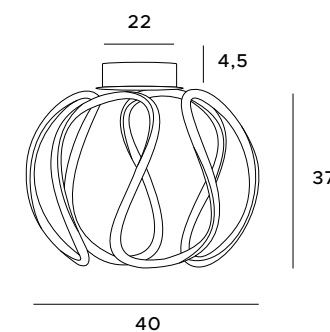

1x40W LED 2800LM 3000K

czarne	black
akryl	acrylic

LED
in. + traf.

P0333