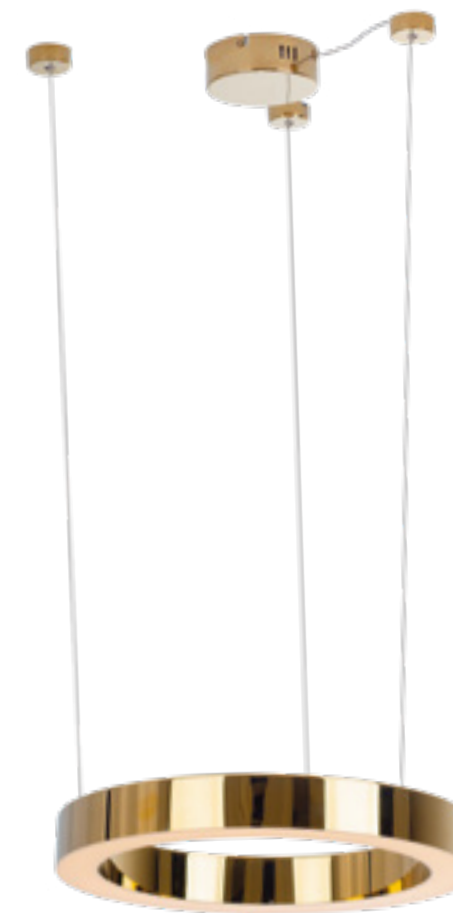

P0369D

1x43W LED 4300lm 3000K

złote	gold
stal nierdzewna, akryl	stainless steel, acrylic