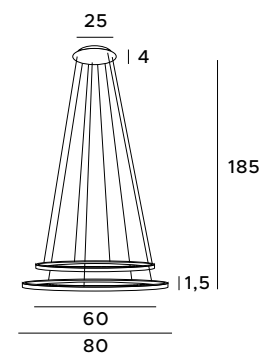

chrom	chrome
stal nierdzewna, akryl	stainless steel, acrylic

P0243 P0243D
1x14W LED
1400lm 3000K