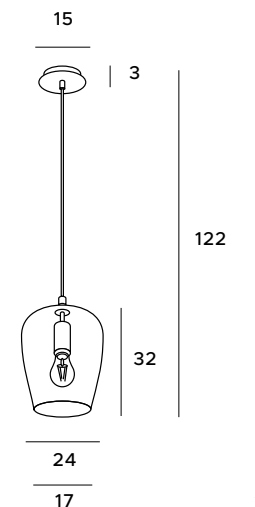

P0300

1x60W E27 230V

mosiądz	brass
metal, szkło bursztynowe	metal, amber glass

P0301

1x60W E27 230V

mosiądz	brass
metal, szkło przydymione	metal, smoked glass