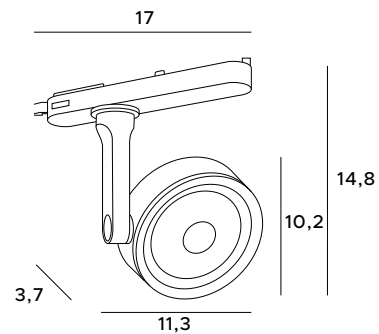

1 x 15W LED 1327lm
CRI 90+ 3000K

białe	white
metal, akryl	metal, acrylic

1 x 15W LED 1327lm
CRI 90+ 3000K

czarne	black
metal, akryl	metal, acrylic

C0207