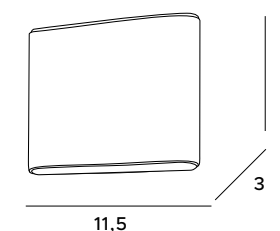

W0200

2x3W LED 470lm 3000K

białe	white
metal, akryl	metal, acrylic

LED
in. + traf.