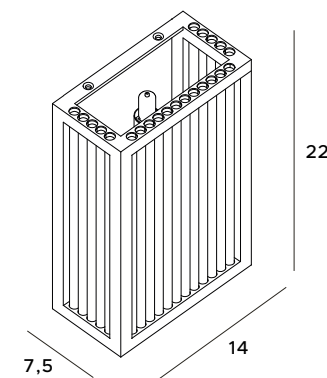

2x42W G9 230V

złote malowane	złote malowane
metal, szkło	metal, szkło

W0295