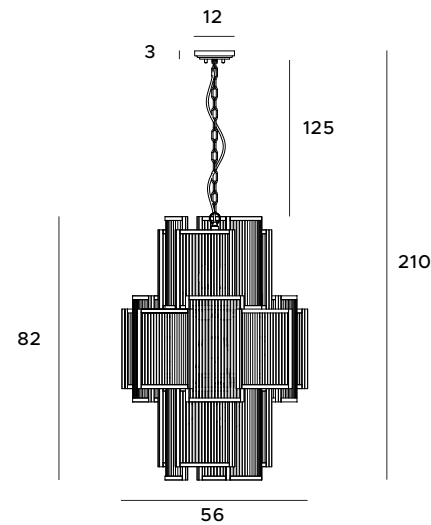

11x40W E14 230V

brąz	brąz
metal, szkło	metal, glass

P0447

11x40W E14 230V

złote malowane	złote malowane
metal, szkło	metal, szkło

W0294