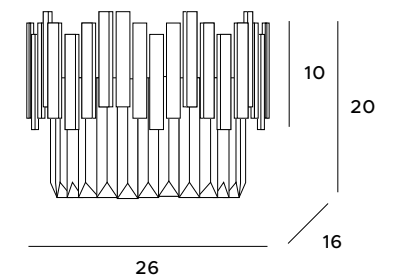

W0251

3x40W G9 230V

złote	gold
metal, szkło	metal, glass

26