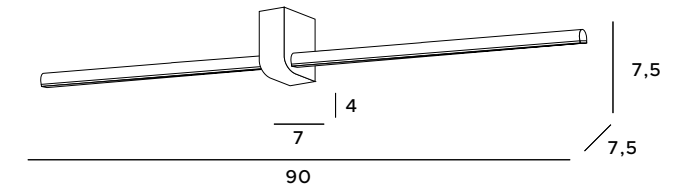

2x4W LED 950lm 3000K

białe	white
metal	metal

LED
in. + traf.