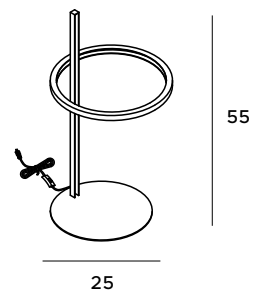

T0042

1x14W LED 1400lm 3000K

złote	gold
stal nierdzewna	stainless steel

LED
in. + traf.

30