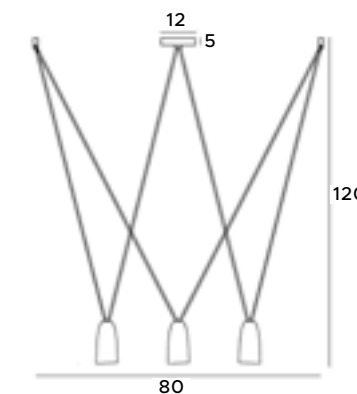

3x40W G9 230V

czarne metal	black metal

P0400