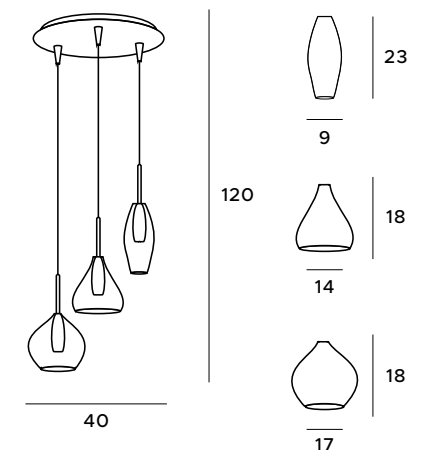

P0343

3x25W G9 230V

chrom	chrom
szkło bezbarwne metal, szkło	transparent glass metal, glass