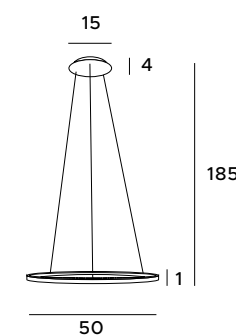

miedź	copper
stal nierdzewna, akryl	stainless steel, acrylic