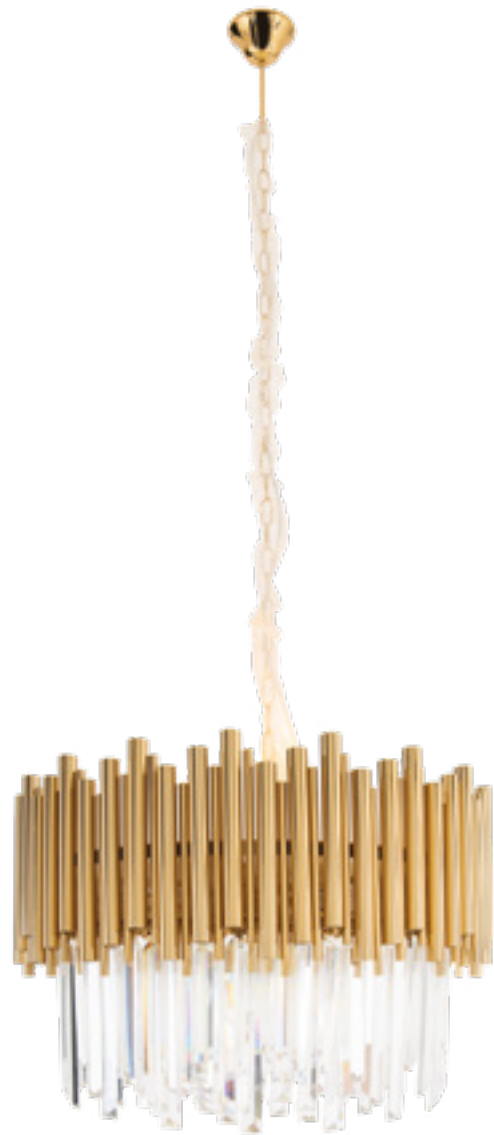

P0284

12x40W E14 230V

złote	gold
metal, szkło	metal, glass

W0227

4x40W G9 230V

złote	gold
metal, szkło	metal, glass