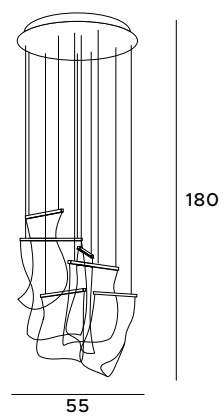

P0371D

15W LED 1350lm 3000K

chrom	chrome
stal nierdzewna, akryl	stainless steel, acrylic