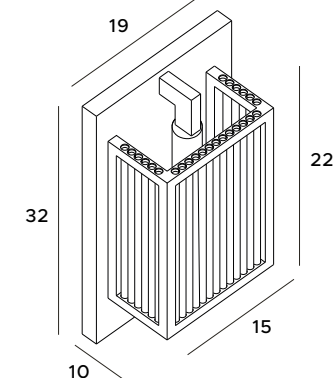

1x40W E14 230V

złote malowane, brąz	złote malowane, brąz
metal, szkło	metal, szkło