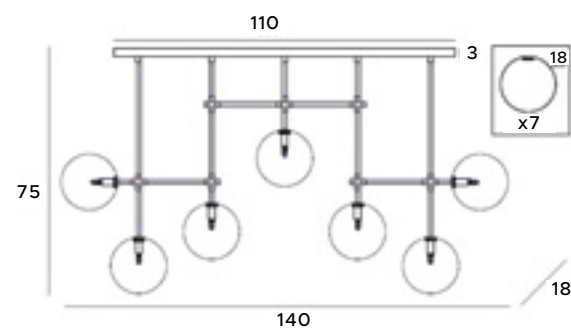

P0396

7x max 40W G9 230V

czarne	black
metal, szkło	metal, glass