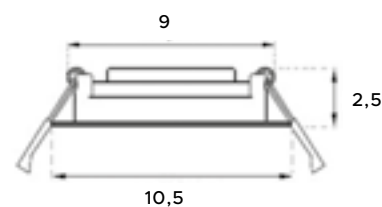

białe	white
metal	metal

H0118

czarne	black
metal	metal

czarne	black
metal	metal

H0096

biały	white

H0097

1x8W LED 610lm
CRI90 3000K

czarne	black
aluminium	aluminium

H0098

biały	white

H0099

1x8W LED 610lm
CRI90 3000K

czarne	black
aluminium	aluminium

H0100

biały	white

H0101

1x8W LED 610lm
CRI90 3000K

czarne	black
aluminium	aluminium