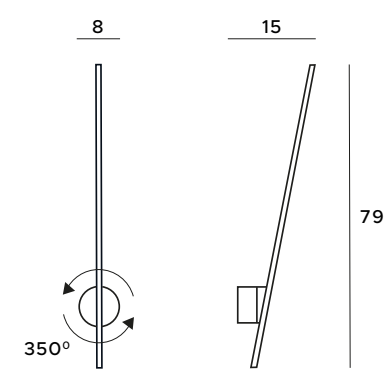

W0212

1x8,4W LED 548lm 3000K

białe	white
metal, akryl	metal, acrylic

LED
in. + traf.

W0267

1x8,4W LED 548lm 3000K

czarne	black
metal, akryl	metal, acrylic

LED
in. + traf.

W0297

1x8,4W LED 548lm 3000K

złote	gold
metal, akryl	metal, acrylic

LED
in. + traf.