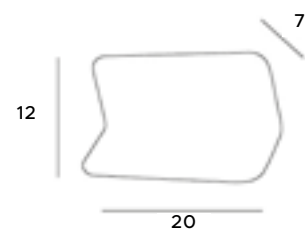

W0131

2x3W LED 500lm 3000K

białe	white
aluminium	aluminum

LED
in. + traf.