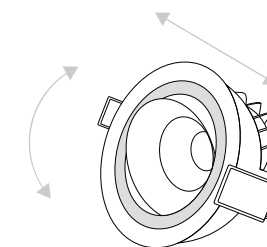

1x10W LED 900lm
CRI90 3000K

białe	white
metal, akryl	metal, acrylic

38°
LED
in. + traf.

H0110

1x10W LED 900lm
CRI90 3000K

czarne	black
metal, akryl	metal, acrylic

38°
LED
in. + traf.