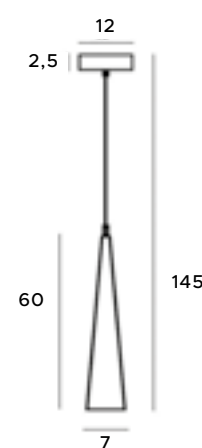

P0001
1x50W GU10 230V

P0003
1x50W GU10 230V