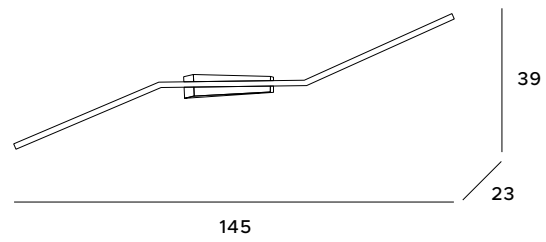

C0166

30W LED 2100lm 3000K

biate	white
metal, akryl	metal, acrylic

LED
in. + traf.