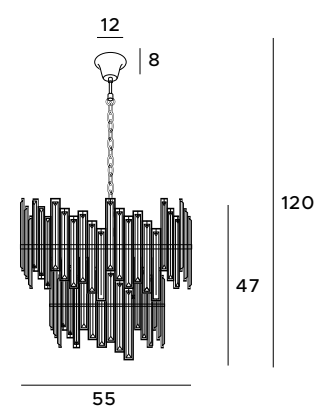

9x40W E14 230V

chrom	chrome
metal, szkło	metal, glass

W0247