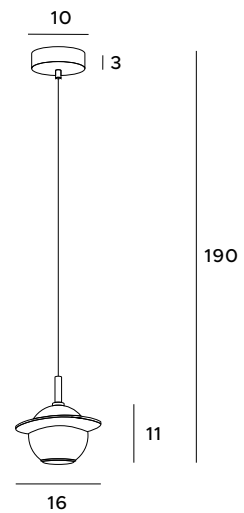

P0414

1x5W LED 350lm 3000K

czarny, złoty	black, gold
marmur, metal, akryl	marble, metal, acrylic

LED
in. + traf.