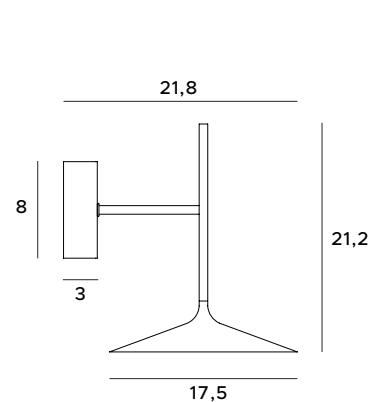

W0303

1x6W LED
540lm CRI 90+ 3000K

czarne	black
aluminium, akryl	aluminium, akrylic

LED
in. + traf.