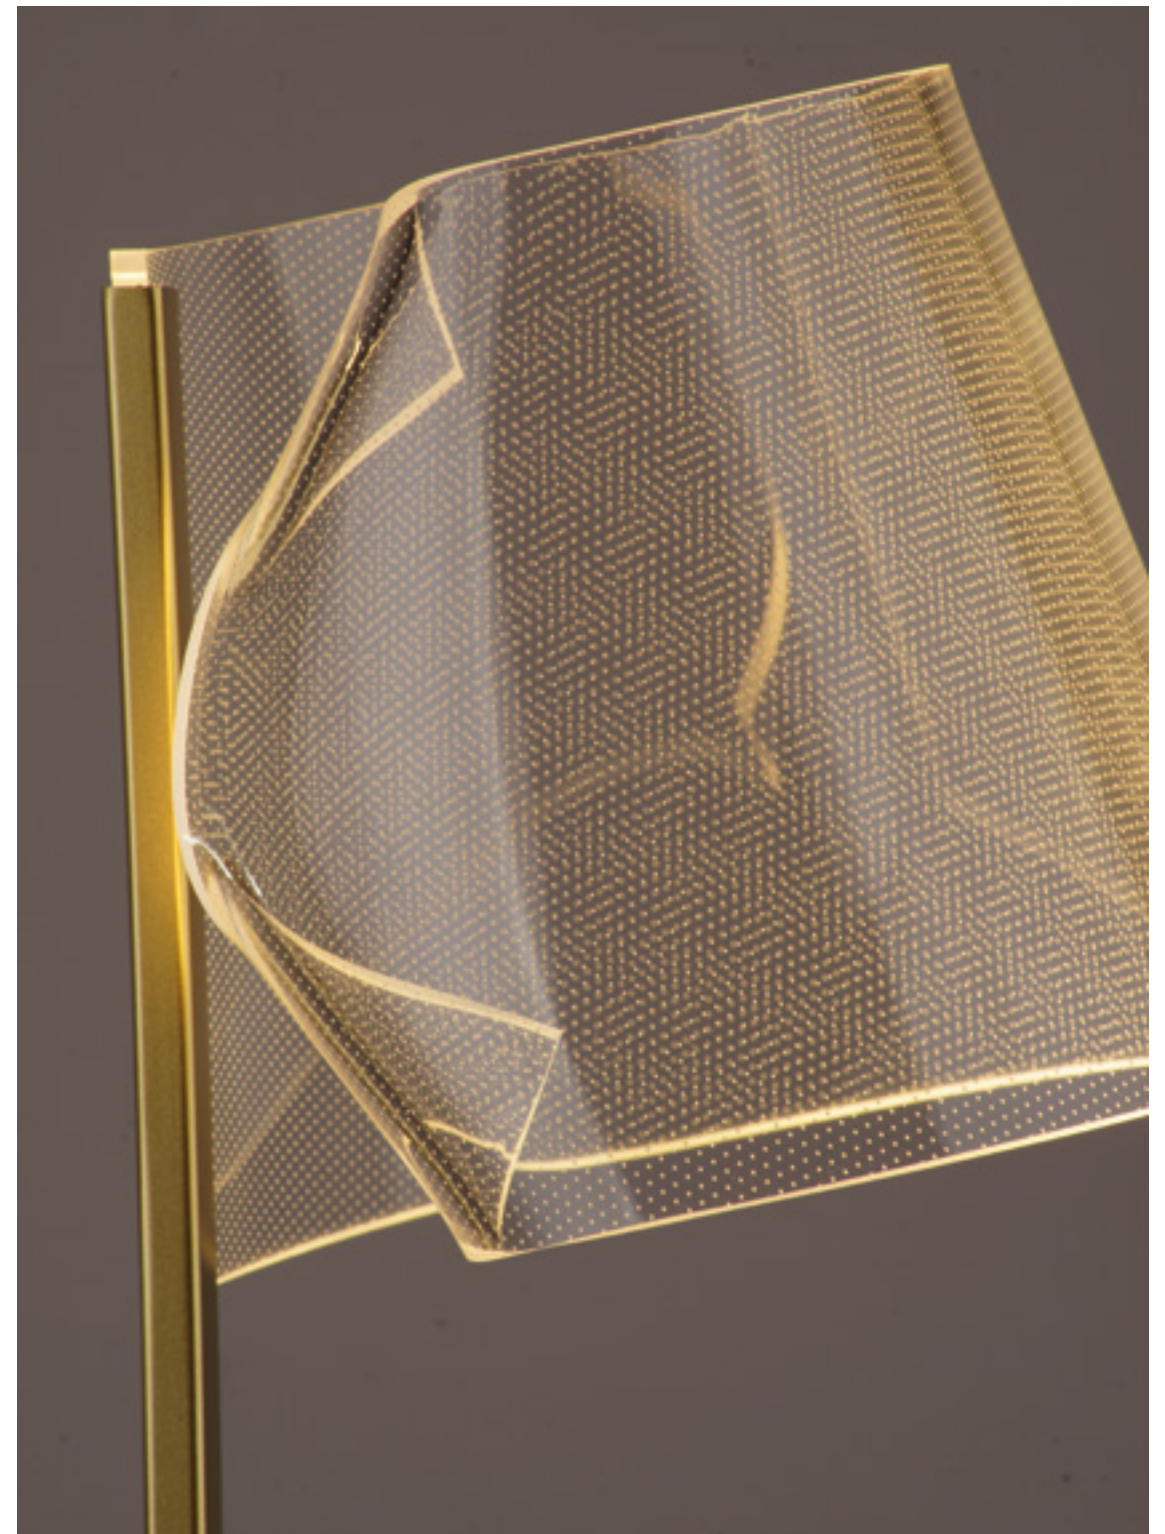

F0048
1x8W LED 480lm 3000K

złote	gold
metal, akryl	metal, acrylic

LED
in. + traf.

T0040

1x3W LED 180lm 3000K

złote	gold
metal, akryl	metal, acrylic

LED
in. + traf.