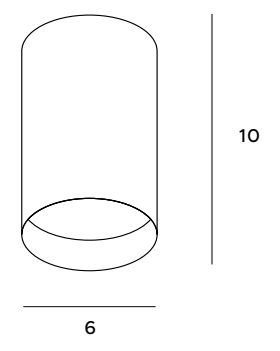

C0141		C0142	
1x50W GU10 230V		1x50W GU10 230V	
białe metal	white metal	czarne metal	black metal