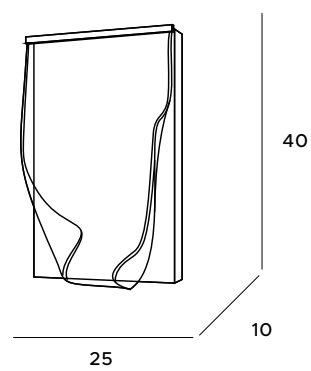

W0256

2,4W LED 216lm 3000K

chrom	chrome
stal nierdzewna, akryl	stainless steel, acrylic