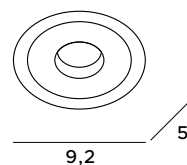

H0089	
biały	white
H0088	
1x13W LED 572LM CRI90 3000K	
czarne	black
metal, szkło	metal, glass