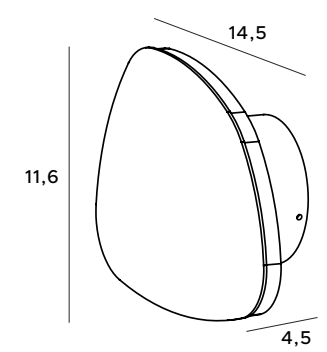

Puzzle

Lampy punktowe PUZZLE to świetna propozycja dla miłośników nowoczesnego designu. Wykonane zostały z połączenia aluminium oraz akrylu. Ich zaokrąglone kształty, klasyczna paleta barw oraz maksymalna funkcjonalność sprawiają, że znakomicie zdadzą one egzamin w wielu rozmaitych wnętrzach- na ścianie klatki schodowej, biblioteczki lub garderoby.

The Puzzle light points are an offer for the lovers of modern design. They are made of aluminium and acrylic. Their round shape, classic color palette and maximum functionality allow it to pass the test in pretty much any interior. Hang them on the walls of your stairway, wardrobe or library and see for yourself how well they illuminate the wall.

1x5W LED 230V
300lm CRI 90 3000K

białe	white
aluminium, akryl	aluminium, acrylic

LED
in. + traf.

1x10W LED 230V
600lm CRI 90 3000K

białe	white
aluminium, akryl	aluminium, acrylic

LED
in. + traf.

1x5W LED 230V
300lm CRI 90 3000K

czarne	black
aluminium, akryl	aluminium, acrylic

LED
in. + traf.

1x10W LED 230V
600lm CRI 90 3000K

czarne	black
aluminium, akryl	aluminium, acrylic

LED
in. + traf.