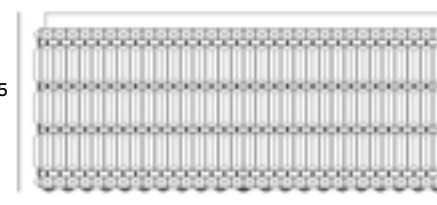

32x40W E14 230V

chrom	chrome
metal, szkło	metal, glass

35