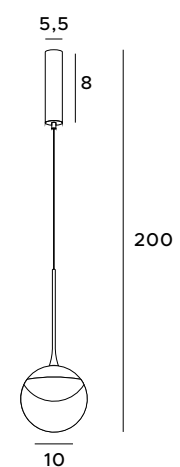

W0269
1x3W LED 300lm 3000K

czarne	black
metal, akryl	metal, acrylic