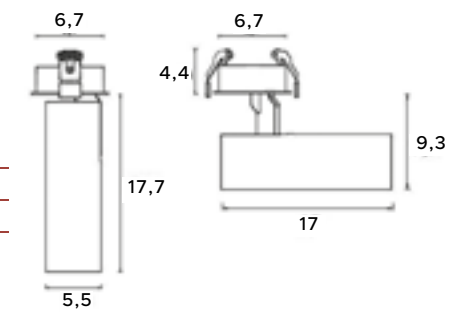

H0120

1x15W LED 1327lm
CRI90+ 3000K