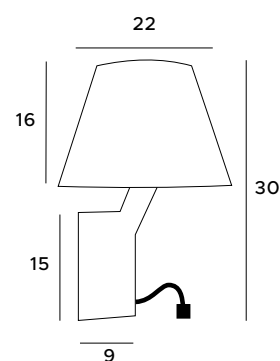

5103W/BLCR

1x40W E27 230V

czarne, chrom	black, chrome
metal, tkanina, akryl	metal, fabric, acrylic