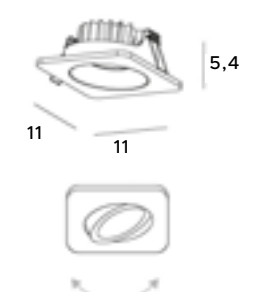

białe	white
metal	metal

H0118

czarne	black
metal	metal

czarne	black
metal	metal

H0096

biały	white

H0097

1x8W LED 610lm
CRI90 3000K

czarne	black
aluminium	aluminium

H0098

biały	white

H0099

1x8W LED 610lm
CRI90 3000K

czarne	black
aluminium	aluminium

H0100

biały	white

H0101

1x8W LED 610lm
CRI90 3000K

czarne	black
aluminium	aluminium