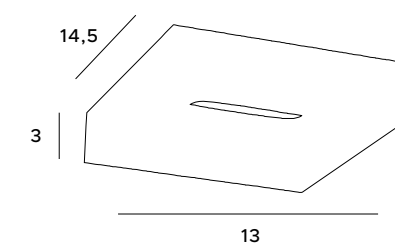

W0133

1x4W LED 390lm 3000K

białe	white
metal	metal

LED
in. + traf.