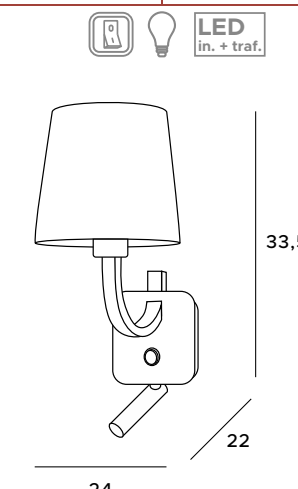

1x40W E27 230V+ 1x3W LED

czarny abażur, chrom	black shade, chrome
metal, tkanina	metal, fabric