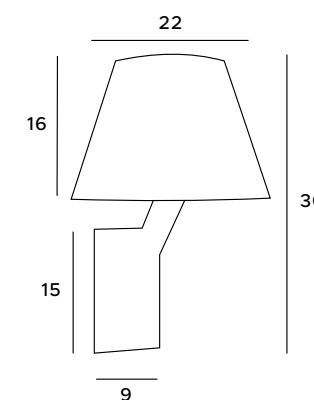

5103W/BLCR

1x40W E27 230V

czarne, chrom	black, chrome
metal, tkanina, akryl	metal, fabric, acrylic