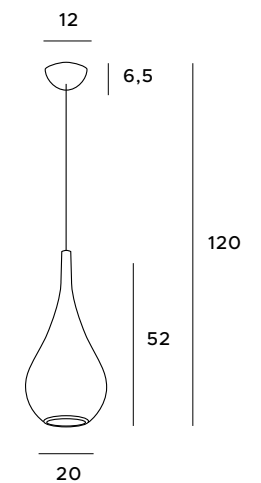

P0235		P0230	
1x40W E27 230V		1x40W E27 230V	
białe metal	white metal	chrom metal	chrome metal
P0233		P0308	
1x40W E27 230V		1x40W E27 230V	
czarne metal	black metal	złote metal	gold metal