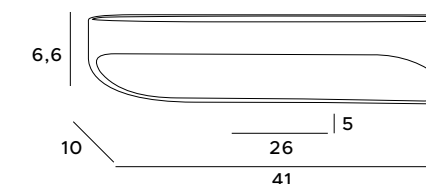

Zafira

Kinkiet Zafira zaprojektowano i wykonano z dbałością o najdrobniejsze detale. Metalowa obudowa o geometrycznym kształcie z umieszczonym we wnętrzu modułem LED to rozwiązanie, które świetnie doświetli każde wnętrze. Kinkiet biały lub czarny, dostępny jest w mniejszym i większym wydaniu.

Minimalistic Zafira sconce was designed and made with attention to every detail. Metal frame with a geometric shape has an LED module inside and will greatly enlighten any space. White or black sconces can be placed anywhere where an additional light source is needed. The fixtures are also available in two sizes.

6W LED 290lm
CRI80 3000K

biały mat	white mat
metal	metal

LED
in. + traf.

12W LED 480lm
CRI80 3000K

biały mat	white mat
metal	metal

LED
in. + traf.

W0278

6W LED 290lm
CRI80 3000K

czarny mat	black mat
metal	metal

LED
in. + traf.

W0279

12W LED 480lm
CRI80 3000K

czarny mat	black mat
metal	metal

LED
in. + traf.