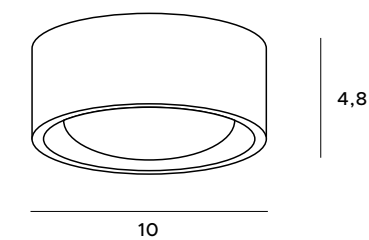

1x8W LED 704lm 3000K

czarne	black
metal, akryl	metal, acrylic

C0204

1x8W LED 704lm 3000K

czarne	black
metal, akryl	metal, acrylic

S0015

1x15W LED 1327lm
CRI90+ 3000K

białe	white	czarne	black
metal, szkło	metal, glass	metal, szkło	metal, glass

S0016

1x15W LED 1327lm
CRI90+ 3000K