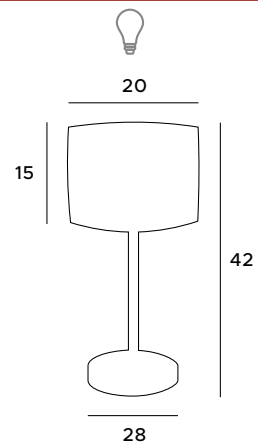

1x60W E27 230V

chrom, biały abażur	chrome, white shade
metal, tkanina	metal, fabric

W0049