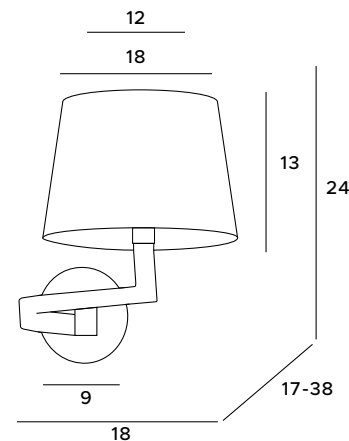

Swing

W0119
1x40W E14 230V

chrom	chrome
biały abażur metal, tkanina	white shade metal, fabric

Tokyo