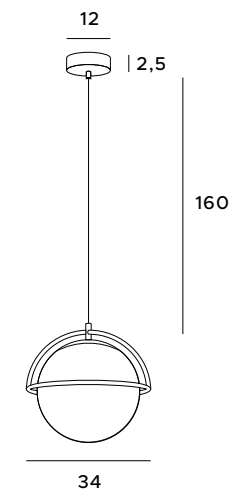

P0381

1x60W E27 230V

złote	gold
metal, szkło mleczne	metal, opal glass

P0380

1x60W E27 230V

chrom	chrome
metal, szkło mleczne	metal, opal glass