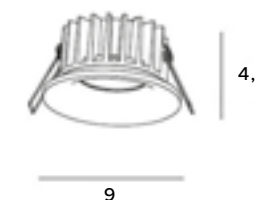

białe	white
metal	metal

H0118

czarne	black
metal	metal

czarne	black
metal	metal

H0096

biały	white

H0097

1x8W LED 610lm
CRI90 3000K

czarne	black
aluminium	aluminium

H0098

biały	white

H0099

1x8W LED 610lm
CRI90 3000K

czarne	black
aluminium	aluminium

H0100

biały	white

H0101

1x8W LED 610lm
CRI90 3000K

czarne	black
aluminium	aluminium