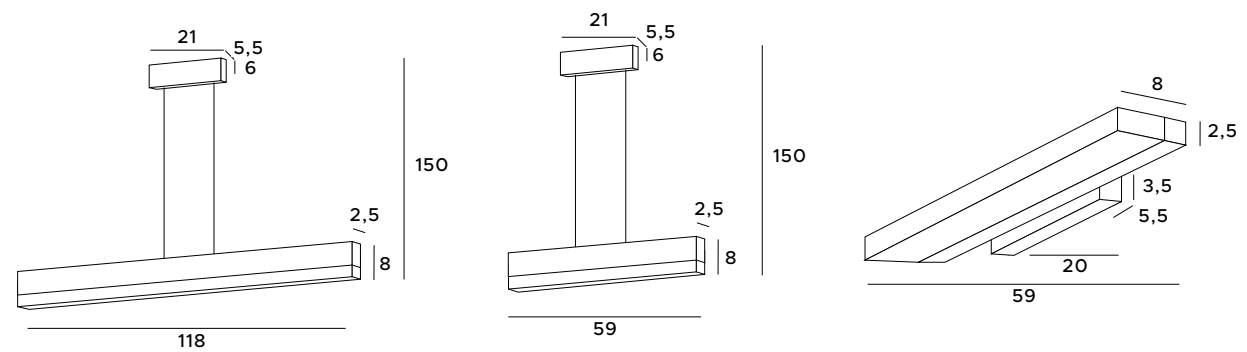

P0155		P0154		P0154D		W0149	
1x36W LED 2590lm 3000K		1x18W LED 1120lm 3000K		1x18W LED 1120lm 3000K		1x18W LED 1110lm 3000K	
białe	white	białe	white	białe	white	białe	white
metal, akryl	metal, acrylic	metal, akryl	metal, acrylic	metal, akryl	metal, acrylic	metal, akryl	metal, acrylic
LED in. + traf.		LED in. + traf.		LED in. + traf.		LED in. + traf.