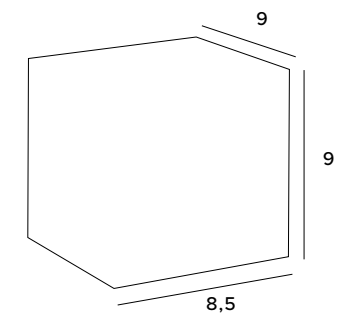

C0028

1x40W G9 230V

chrom	chrome
metal, szkło	metal, glass