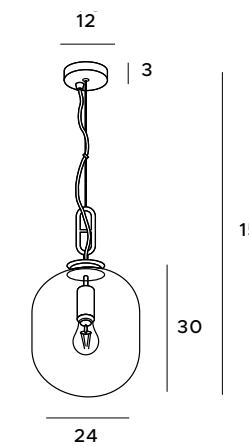

P0297

1x60W E27 230V

czarne	black
metal, szkło bursztynowe	metal, amber glass

P0296

1x60W E27 230V

czarne	black
metal, szkło przydymione	metal, smoked glass