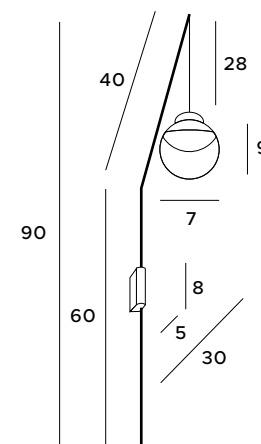

LED
in. + traf.