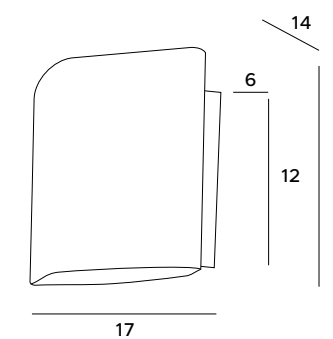

Maxim

Klasyczny kinkiet Maxim rozświetli liczne powierzchnie mieszkaniowe i użytkowe. Tradycyjny kształt i łagodna barwa światła sprawiają, iż jest to doskonały element dekoracyjny do różnego rodzaju pomieszczeń. Emituje łagodne, światło, a minimalistyczny design oprawy, daje wiele możliwości jego zastosowania.

The beautiful and classic Maxim wall lamp will illuminate numerous living and utility areas. The traditional shape and mild light color make it a perfect decorative element for various types of rooms. It emits gentle, climatic light, and the minimalist design of the luminaire offers many possibilities of its use.

WO161

1x7,5W LED 500lm 3000K

białe	white
metal, szkło	metal, glass

LED
in. + traf.