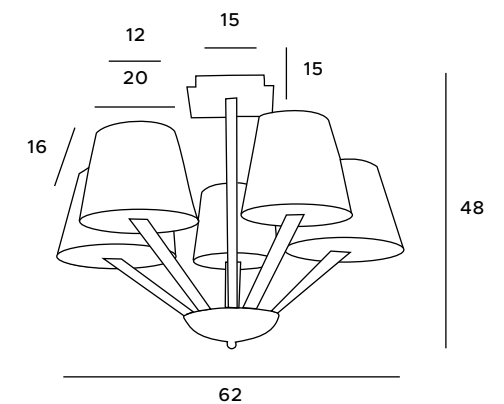

5103/5A BK/NM

5x40W E27 230V

czarne, satyna	black, satin nickel
metal, tkanina	metal, fabric