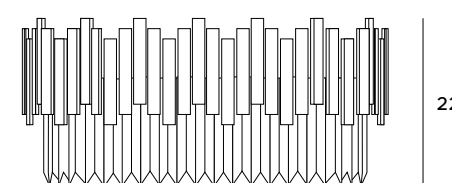

C0165

8x40W E14 230V

złote	gold
metal, szkło	metal, glass

45