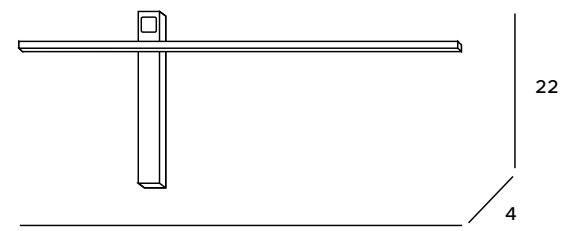

1x6W LED 420lm 3000K

czarne	black
metal, akryl	metal, acrylic

W0282

1x6W LED 420lm 3000K

białe	white
metal, akryl	metal, acrylic