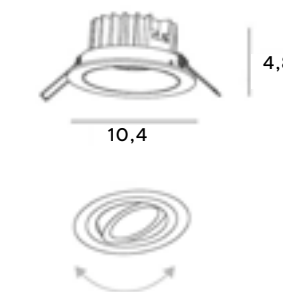

białe	white
metal	metal

H0118

czarne	black
metal	metal

czarne	black
metal	metal

H0096

biały	white

H0097

1x8W LED 610lm
CRI90 3000K

czarne	black
aluminium	aluminium

H0098

biały	white

H0099

1x8W LED 610lm
CRI90 3000K

czarne	black
aluminium	aluminium

H0100

biały	white

H0101

1x8W LED 610lm
CRI90 3000K

czarne	black
aluminium	aluminium