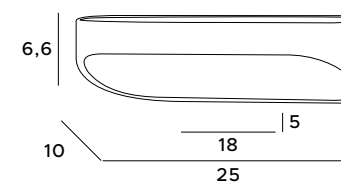

Zafira

Kinkiet Zafira zaprojektowano i wykonano z dbałością o najdrobniejsze detale. Metalowa obudowa o geometrycznym kształcie z umieszczonym we wnętrzu modułem LED to rozwiązanie, które świetnie doświetli każde wnętrze. Kinkiet biały lub czarny, dostępny jest w mniejszym i większym wydaniu.

Minimalistic Zafira sconce was designed and made with attention to every detail. Metal frame with a geometric shape has an LED module inside and will greatly enlighten any space. White or black sconces can be placed anywhere where an additional light source is needed. The fixtures are also available in two sizes.

6W LED 290lm
CRI80 3000K

biały mat	white mat
metal	metal

LED
in. + traf.

12W LED 480lm
CRI80 3000K

biały mat	white mat
metal	metal

LED
in. + traf.

W0278

6W LED 290lm
CRI80 3000K

czarny mat	black mat
metal	metal

LED
in. + traf.

W0279

12W LED 480lm
CRI80 3000K

czarny mat	black mat
metal	metal

LED
in. + traf.