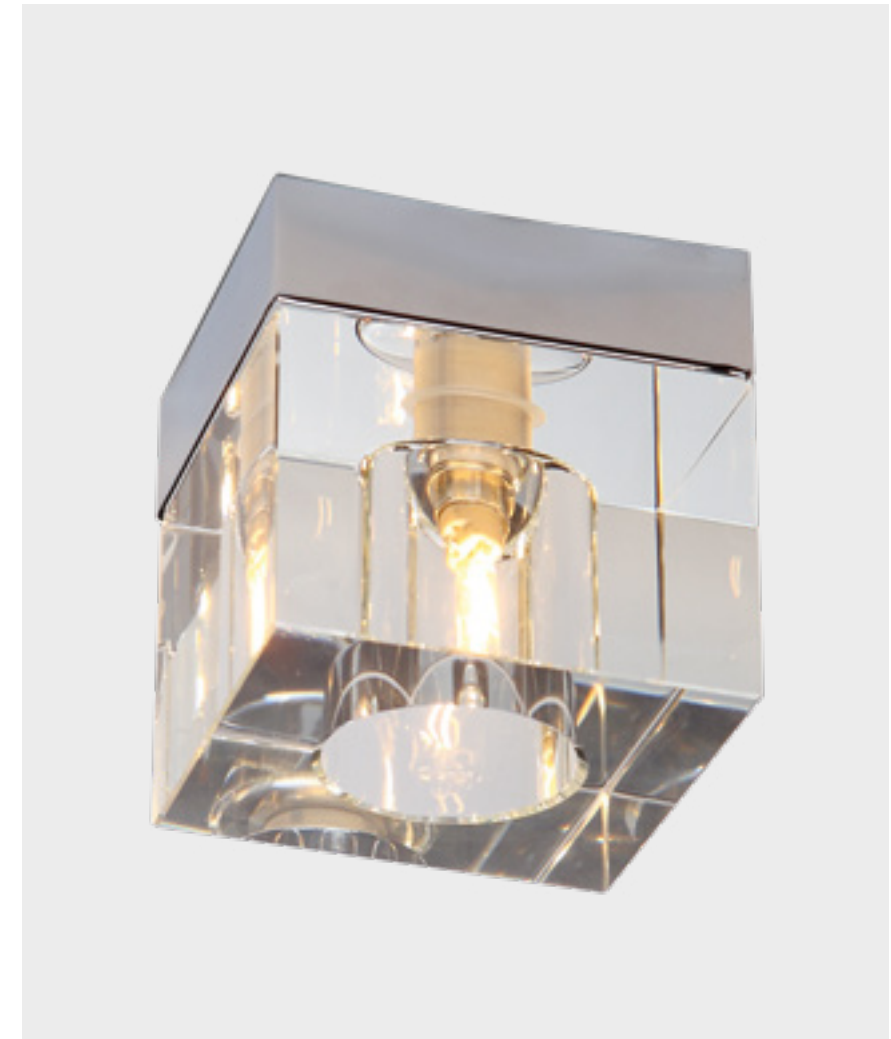

Snake

3885/1

1x3W LED 180lm 3200K

chrom	chrome
metal, szkło	metal, glass

Ice

C0028

1x40W G9 230V

chrom	chrome
metal, szkło	metal, glass