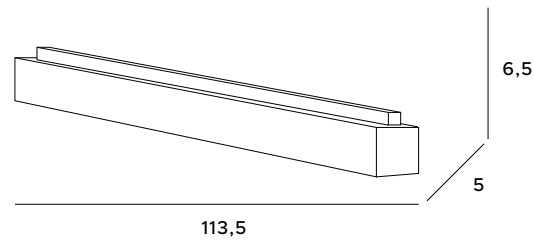

1x36W LED 2700lm 4000K
metal, akryl   metal, acrylic

W0264D   W0263D
czarna | black   biała | white