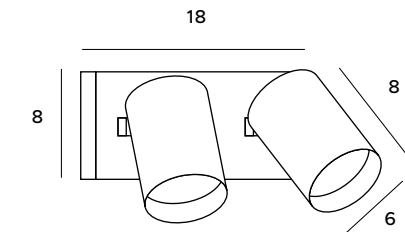

W0221 2x50W GU10 230V	
czarne metal	black metal