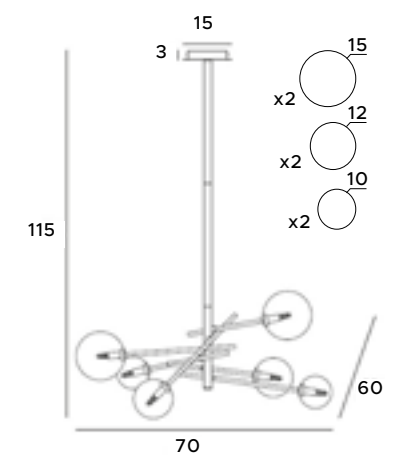

P0395

6x max 40W G9 230V

czarne	black
metal, szkło	metal, glass

P0294

6x max 40W G9 230V

mosiądz	brass
metal, szkło	metal, glass