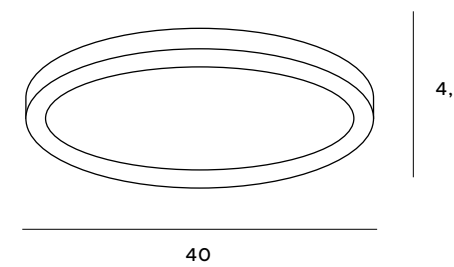

2875

1x24W LED 1500lm

chrom	chrome
metal, szkło	metal, glass

LED
in. + traf.

C0118

1x24W LED 1500lm

chrom	chrome
metal, szkło	metal, glass

LED
in. + traf.

W0046

1x3W LED 190lm 3000K

czarny	black
metal, akryl, sylikon	metal, acrylic, silicone

LED
in. + traf.

W0047

1x3W LED 190lm 3000K

biały	white
metal, akryl, sylikon	metal, acrylic, silicone

LED
in. + traf.