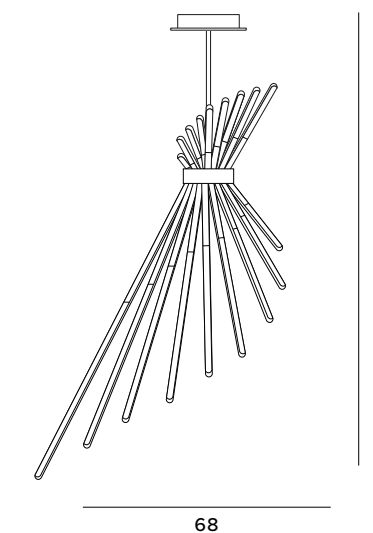

Tipi

Lampa Tipi wykonana z pęku zebranych w połowie świetlistych prętów, przyciąga spojrzenia — kreując niepowtarzalny nastrój. Oprawa wykonana z dbałością o najdrobniejsze detale, w całości oparta jest na energooszczędnej technologii LED. Cechuje ją funkcjonalność, ponieważ pozwala na dobranie odpowiedniego do potrzeb kierunku światła.

Tipi lamp- made of a bunch of luminous rods gathered in the middle, attracts eyes and creates a unique atmosphere. The luminaire is made with attention to the smallest details, entirely based on energy-saving LED technology. In addition, it is easy to install and functional, because it allows you to choose the direction of light appropriate to your needs.

P0353

88W LED 6160lm 3000K

czarne	black
metal	metal

LED
in. + traf.

110

68