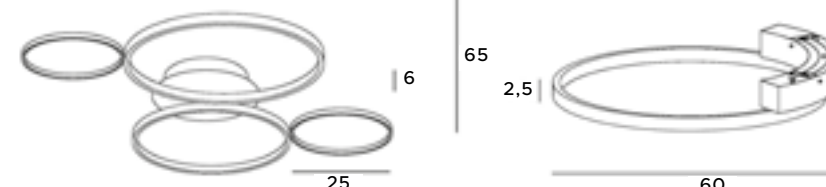

C0198

1x38W 2280lm 3000K

czarne	black
aluminium, silikon	aluminum, silicon

LED
in. + traf.

65

2,5

60