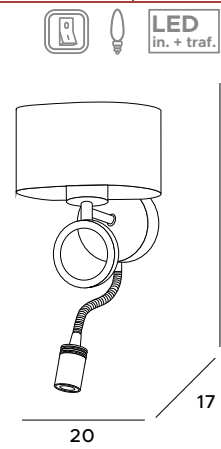

1x40W E14 230V
+ 1x1W LED 3000K

chrom, abażur ecru metal, tkanina	chrome, ecru shade metal, fabric