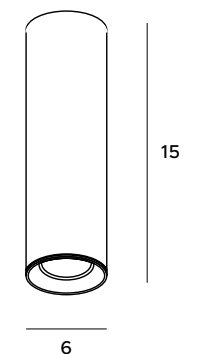

C0153		C0154	
1x7W LED 572LM CR180		1x7W LED 572LM CR180	
białe metal	white metal	czarne metal	black metal