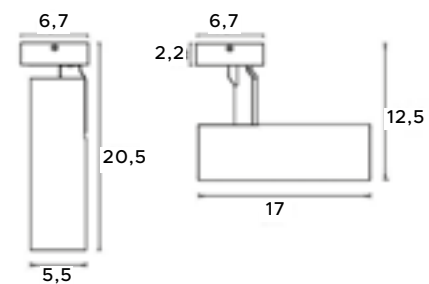

C0210

1x15W LED 1327lm
CRI90+ 3000K