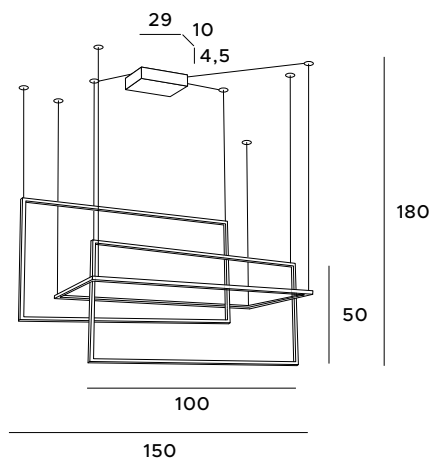

P0272

3x26,6W LED 6400lm 3000K

białe	white
metal, akryl	metal, acrylic

LED
in. + traf.