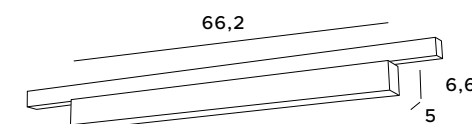

S0007	S0009
czarna | black	biała | white
1x18W LED 1700lm CRI80 4000K	
metal, akryl	metal, acrylic

S0008	S0010
czarna | black	biała | white
1x36W LED 3400lm CRI80 4000K	
metal, akryl	metal, acrylic