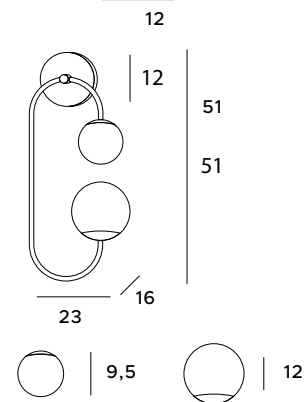

W0274

1x3W LED + 1x5W LED
480lm 3000K

złote	gold
aluminium, szkło	aluminium, glass

LED
in. + traf.