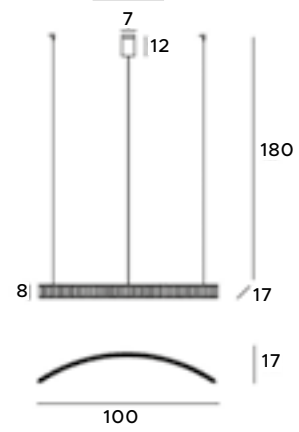

P0392

1x13W 1300lm LED 3000K

chrom	chrome
stal nierdzewna, kryształ K9	stainless steel, K9 crystal

LED
in. + traf.