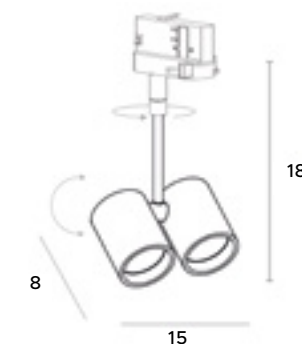

1x50W GU10 230V

białe	white
metal	metal

S0003

1x50W GU10 230V

czarne	black
metal	metal

S0011

2x50W GU10 230V

czarne	black
metal	metal