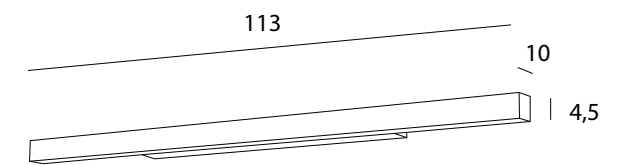

1x36W LED 2600lm 4000K
metal, akryl   metal, acrylic