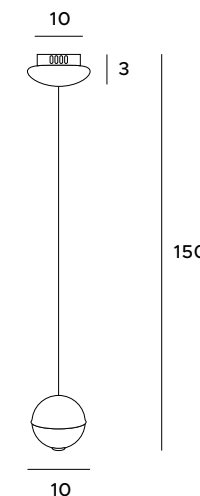

P0316D

6x4W LED 1440lm 3000K

miedz	copper
stal nierdzewna, akryl	stainless steel, acrylic

P0315D

6x4W LED 1440lm 3000K

chrom	chrome
stal nierdzewna, akryl	stainless steel, acrylic

P0314

1x4W LED 240lm 3000K

miedz	copper
stal nierdzewna, akryl	stainless steel, acrylic

P0313

1x4W LED 240lm 3000K

chrom	chrome
stal nierdzewna, akryl	stainless steel, acrylic