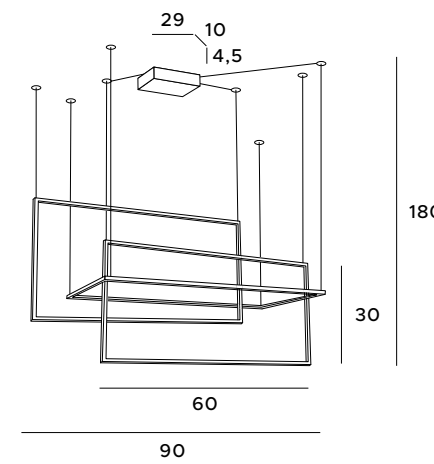

P0302

3x16W LED 3840lm 3000K

białe	white
metal, akryl	metal, acrylic

LED
in. + traf.