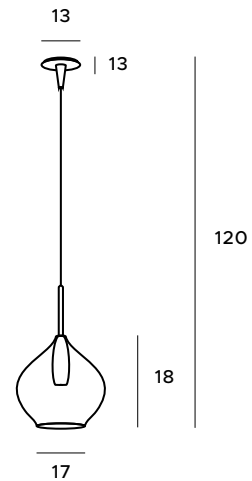

P0345

1x25W G9 230V

chrom	chrom
szkło bezbarwne	transparent glass
metal, szkło	metal, glass