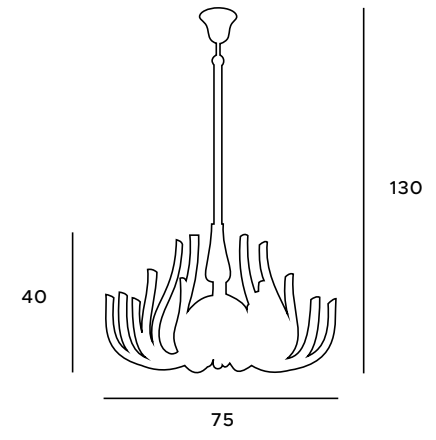

P0072

20x10W G4 230V

chrom	chrome
metal, tkanina, szkło dymione	metal, fabric, smoked glass