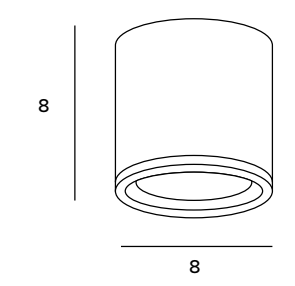

C0107	
1x50W GU10 230V	
chrom aluminium	chrome aluminium