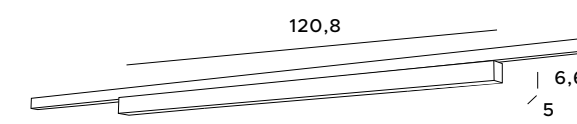

S0007	S0009
czarna | black	biała | white
1x18W LED 1700lm CRI80 4000K	
metal, akryl	metal, acrylic

S0008	S0010
czarna | black	biała | white
1x36W LED 3400lm CRI80 4000K	
metal, akryl	metal, acrylic