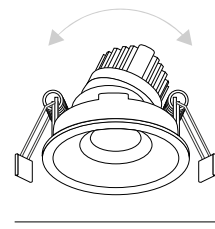

Galexo

H0107
1x7W LED 572lm
3000K CRI90

H0106
1x7W LED 572lm
3000K CRI90

czarne aluminium	black aluminium	białe aluminium	white aluminium

8,4
h=9,2