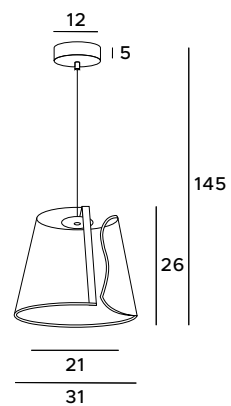

P0384

1x8W LED 480lm 3000K

złote	gold
metal, akryl	metal, acrylic

LED
in. + traf.