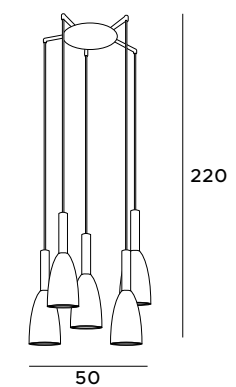

5x40W E27 230V

czarne	black
metal, drewno	metal, wood