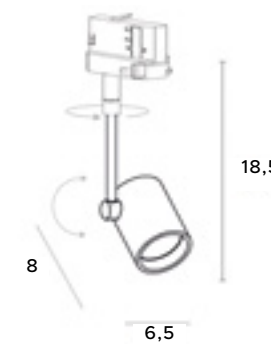

1x50W GU10 230V

białe	white
metal	metal

S0003

1x50W GU10 230V

czarne	black
metal	metal

S0011

2x50W GU10 230V

czarne	black
metal	metal