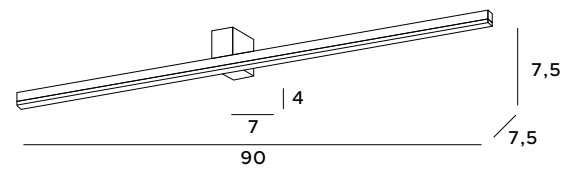

W0155

1x7,5W LED 975lm 3000K

biale	white
metal	metal

LED
in. + traf.

W0214

1x9W LED 1115lm 3000K

biale	white
metal	metal

LED
in. + traf.

W0231

1x7,5W LED 975lm 3000K

czarne	black
metal	metal

LED
in. + traf.

W0232

1x9W LED 1115lm 3000K

czarne	black
metal	metal

LED
in. + traf.