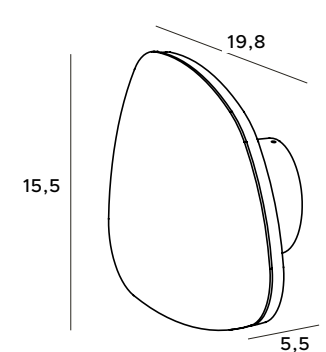

Puzzle

Lampy punktowe PUZZLE to świetna propozycja dla miłośników nowoczesnego designu. Wykonane zostały z połączenia aluminium oraz akrylu. Ich zaokrąglone kształty, klasyczna paleta barw oraz maksymalna funkcjonalność sprawiają, że znakomicie zdadzą one egzamin w wielu rozmaitych wnętrzach- na ścianie klatki schodowej, biblioteczki lub garderoby.

The Puzzle light points are an offer for the lovers of modern design. They are made of aluminium and acrylic. Their round shape, classic color palette and maximum functionality allow it to pass the test in pretty much any interior. Hang them on the walls of your stairway, wardrobe or library and see for yourself how well they illuminate the wall.

1x5W LED 230V
300lm CRI 90 3000K

białe	white
aluminium, akryl	aluminium, acrylic

LED
in. + traf.

1x10W LED 230V
600lm CRI 90 3000K

białe	white
aluminium, akryl	aluminium, acrylic

LED
in. + traf.

1x5W LED 230V
300lm CRI 90 3000K

czarne	black
aluminium, akryl	aluminium, acrylic

LED
in. + traf.

1x10W LED 230V
600lm CRI 90 3000K

czarne	black
aluminium, akryl	aluminium, acrylic

LED
in. + traf.