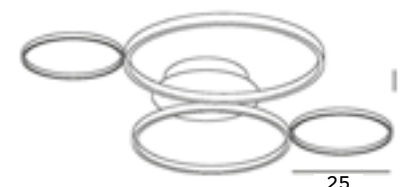

C0200

1x67W 4020lm 3000K

czarne	black
aluminium, silikon	aluminum, silicon

LED
in. + traf.

34