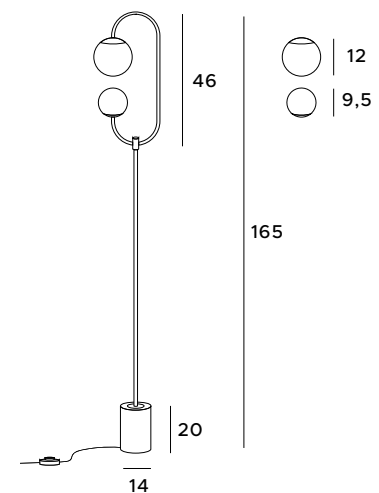

Toro

Lampy z rodziny Toro zachwycają niezwykłym, geometrycznym, ale i gładkim designem. Wykonane są z dwóch szklanych kul umieszczonych na dwóch końcach zaokrąglonego pałąka. Dają mocne, ładnie filtrowane przez szklane klosze światło. W serii lamp Toro dostępny jest kinkiet, lampa podłogowa, stołowa oraz lampa wisząca. Oprawy sprawdzą się zarówno w przestrzeni domowej, jak i komercyjnej.

Lamps from the Toro family impress with their unusual, geometric, but also smooth design. They are made of two glass balls placed at the two ends of a rounded headband. They provide strong light, nicely filtered through glass shades. The Toro lamp series includes a wall lamp, a floor lamp, a table lamp and a pendant lamp. Luminaires will work well in both home and commercial space.

F0049

1x3W LED + 1x5W LED
480lm 3000K

złote	gold
aluminium, szkło, marmur	aluminium, glass, marble

LED
in. + traf.