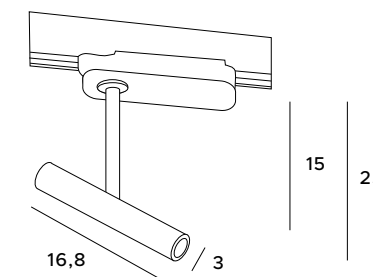

S0006

1x12W LED 750lm CRI90

czarne	black
aluminium	aluminum