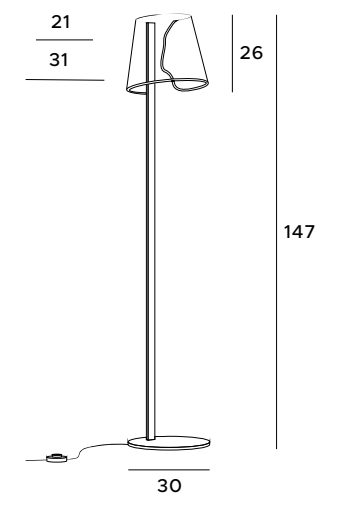

Seda

Lampy z rodziny Seda łączą w sobie klasyczny wygląd z nowoczesnymi dodatkami. Ich głównym elementem jest akrylowy abażur w kształcie stożka. Dają intensywne światło i są wyposażone w moduł oświetlenia LED, który zapewnia energooszczędność. Do wyboru z serii Seda jest lampa wisząca, stołowa i podłogowa. Świetnie sprawdzą się wszędzie tam, gdzie dodatki aranżacyjne nie mają przytłoczyć ogólnego wystroju.

Lamps from the Seda family combine a classic look with modern accessories. Their main element is an acrylic lampshade in the shape of a classic cone. They provide intense light and are equipped with an LED lighting module that ensures energy efficiency. The Seda series includes pendant, table and floor lamps. They are perfect wherever arrangement accessories are not meant to overwhelm the overall interior.