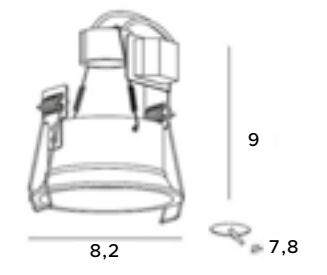

Yuca

Deep

H0102
biały | white

H0103
1x3W LED 250lm
CRI80 3000K

czarne | black
metal | metal

45° LED in. + traf.

H0104
biały | white

H0105
1x3W LED 250lm
CRI80 3000K

czarne | black
metal | metal

45° LED in. + traf.

H0069
1x50W GU10 230V

białe | white
metal | metal

H0111
1x50W GU10 230V

czarne | black
metal | metal