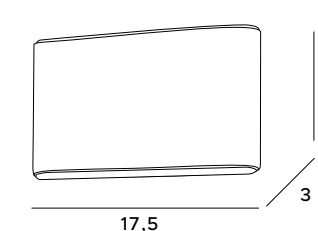

W0201

2x4W LED 626lm 3000K

białe	white
metal, akryl	metal, acrylic

LED
in. + traf.