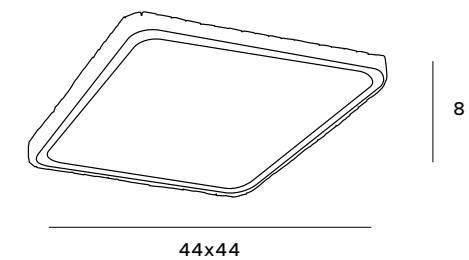

2875

1x24W LED 1500lm

chrom	chrome
metal, szkło	metal, glass

LED
in. + traf.

C0118

1x24W LED 1500lm

chrom	chrome
metal, szkło	metal, glass

LED
in. + traf.

W0046

1x3W LED 190lm 3000K

czarny	black
metal, akryl, sylikon	metal, acrylic, silicone

LED
in. + traf.

W0047

1x3W LED 190lm 3000K

biały	white
metal, akryl, sylikon	metal, acrylic, silicone

LED
in. + traf.