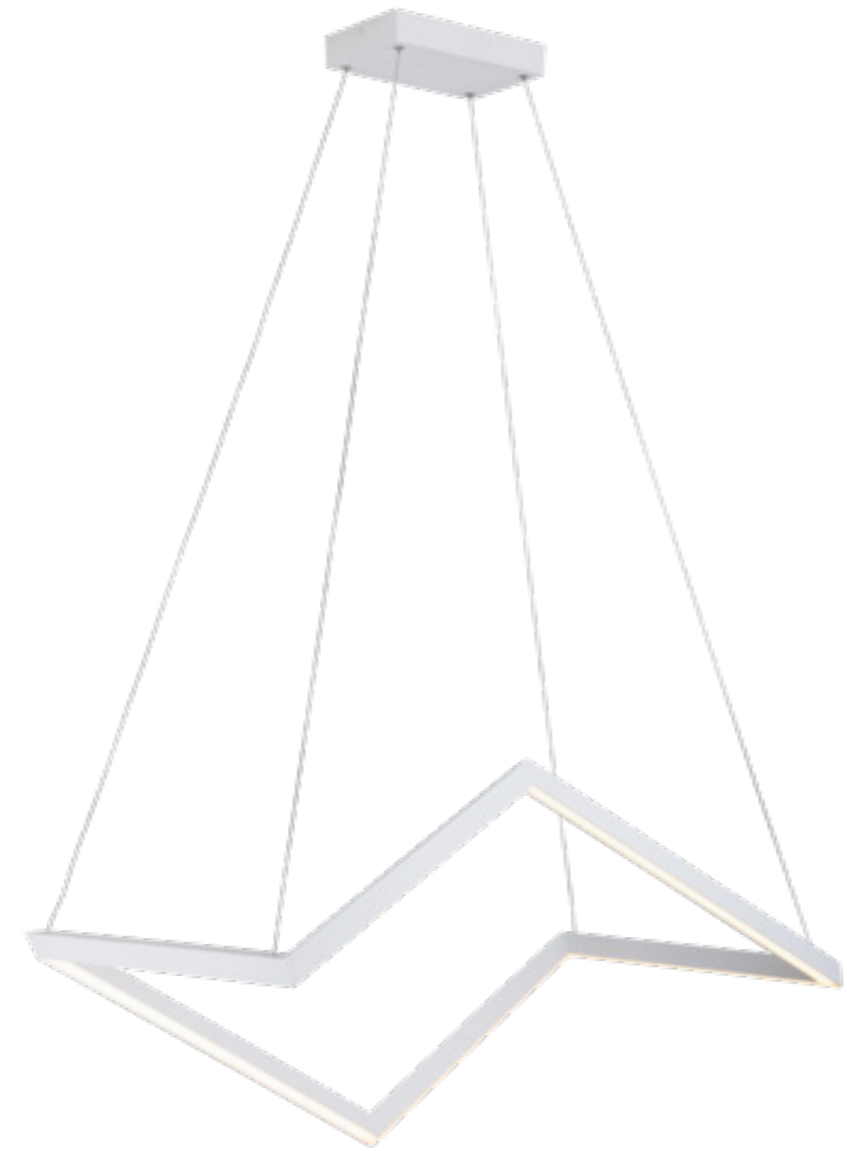

C0166

30W LED 2100lm 3000K

biate	white
metal, akryl	metal, acrylic

LED
in. + traf.