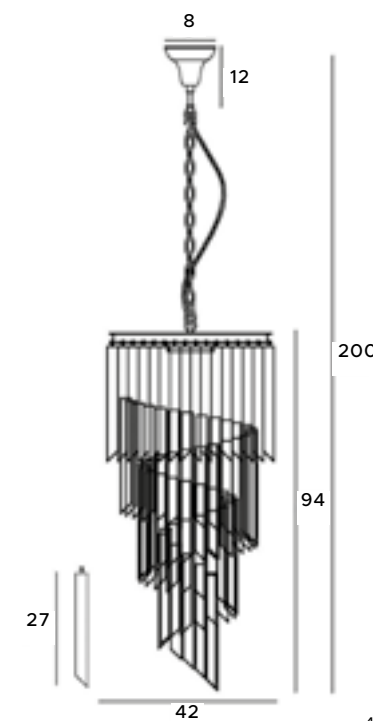

Gamma

Efektowna lampa Gamma to połączenie szklanych elementów zamieszczonych na spiralnej ramie. Przyciąga spojrzenia, zapewnia świetne oświetlenie dużych przestrzeni i jest pięknym elementem dekoracyjnym. Oprawa ta jest idealnym rozwiązaniem do wnętrz w stylu glamour, a także w stylu retro. Sprawdzi się jako element ozdobny w holu i w salonie, a także w eleganckiej restauracji czy hotelu.

The impressive Gamma lamp is a delightful combination of glass elements placed on a spiral frame. It catches the eye, provides great lighting for large spaces and serves as a beautiful decorative element. This luminaire is an ideal solution for glamour-style interiors, as well as modern and retro-style. It works well in the hall and the living room, as well as in an elegant restaurant or hotel.

P0292

7x40W E14 230V

chrom	chrome
metal, szkło	metal, glass