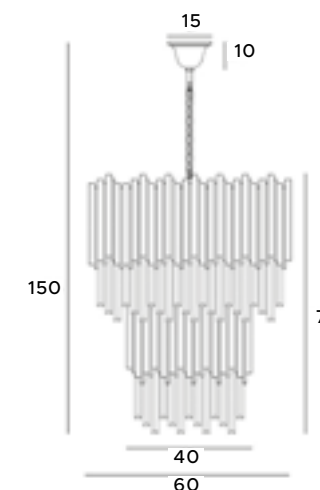

P0283

16x40W E14 230V

złote	gold
metal, szkło	metal, glass