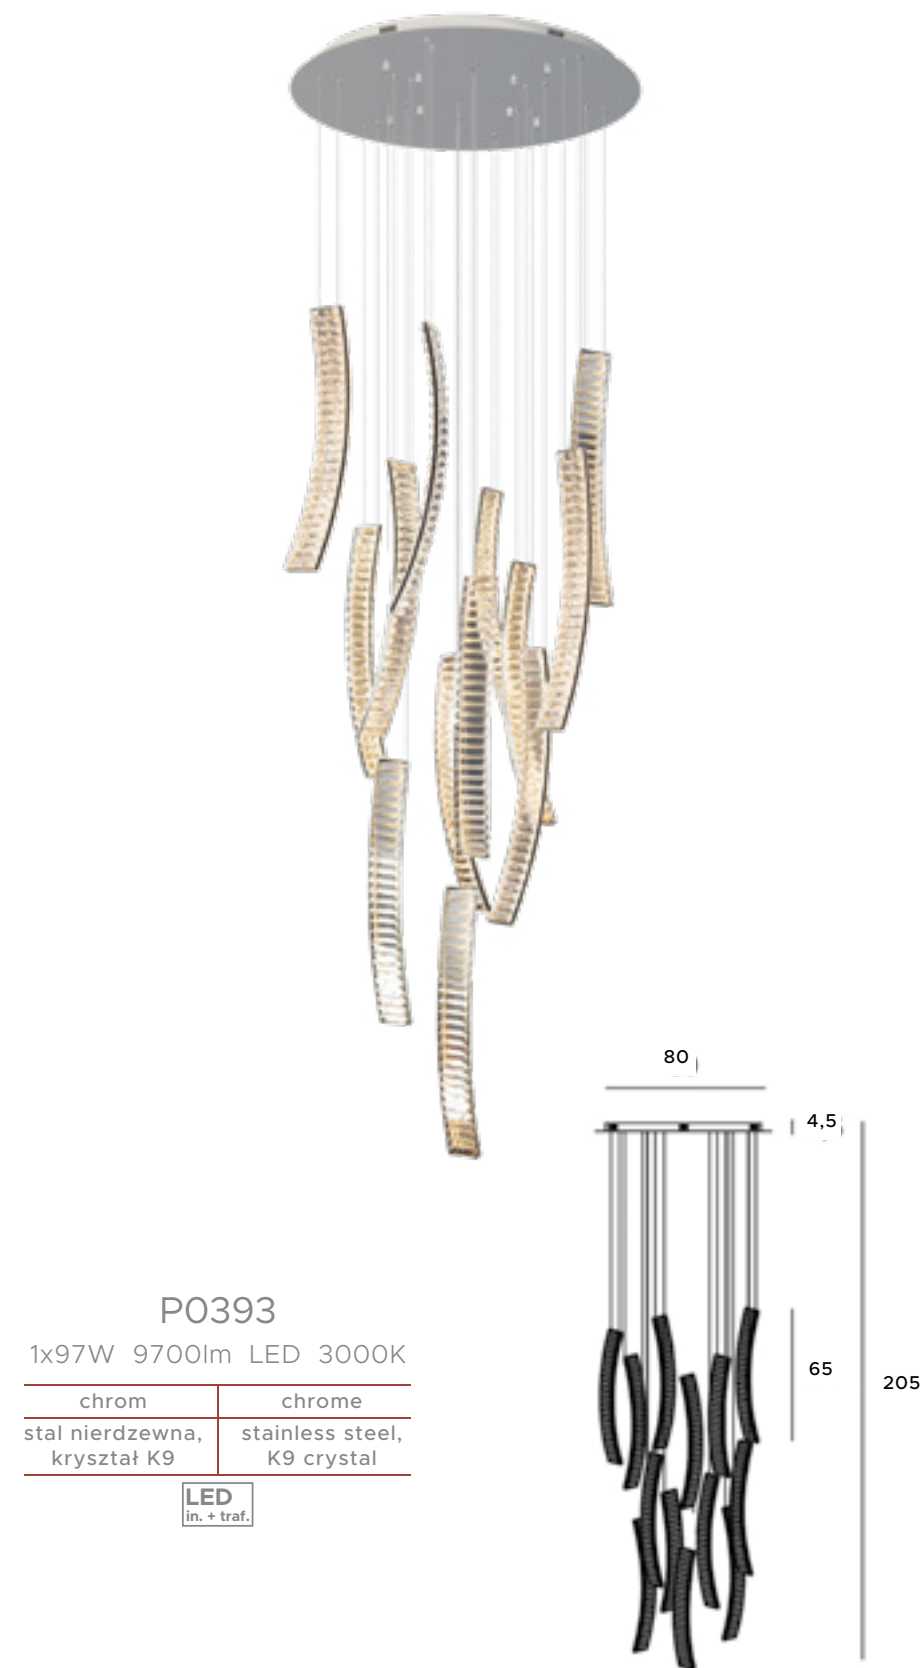

Saphir

Lampy wiszące Saphir doskonale pasują do przestronnych, stylowo urządzonych wnętrz. Wertykalny model oprawy ma ponad dwa metry wysokości, a model horizontalny niespełna półtora metra długości. Całość pięknie mieni się w świetle, dzięki łukowato wygiętym profilom, pokrytym migotliwymi kryształkami. Oprawy te idealnie nadają się do luksusowych hoteli i rezydencji.

Saphir hanging lamps fit perfectly into spacious, stylish interiors. The vertical model of the luminaire is over two meters high, and the horizontal model is just a bit less than one and a half meters long. The whole luminaire shimmers beautifully in the light, thanks to the elongated, arched glass panels, covered with flickering crystals. These luminaires are ideal to stand out in luxury hotels and personal residences.