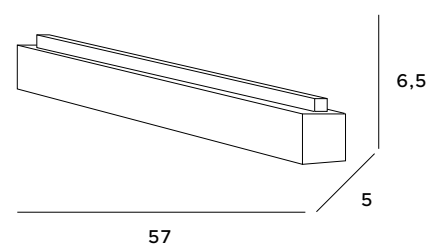

1x18W LED 1300lm 4000K
metal, akryl   metal, acrylic

C0175   C0125
C0175D   C0125D
czarna | black   biała | white