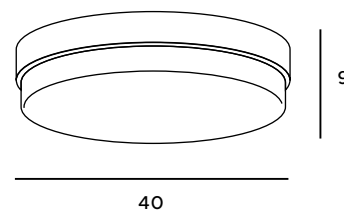

3x40W E27 230V

białe	white
metal, szkło mleczne	metal, opal glass

C0194

3x40W E27 230V

czarne	black
metal, szkło mleczne	metal, opal glass