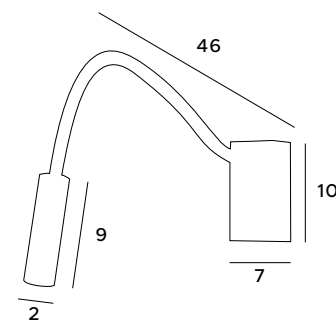

2875

1x24W LED 1500lm

chrom	chrome
metal, szkło	metal, glass

LED
in. + traf.

C0118

1x24W LED 1500lm

chrom	chrome
metal, szkło	metal, glass

LED
in. + traf.

W0046

1x3W LED 190lm 3000K

czarny	black
metal, akryl, sylikon	metal, acrylic, silicone

LED
in. + traf.

W0047

1x3W LED 190lm 3000K

biały	white
metal, akryl, sylikon	metal, acrylic, silicone

LED
in. + traf.