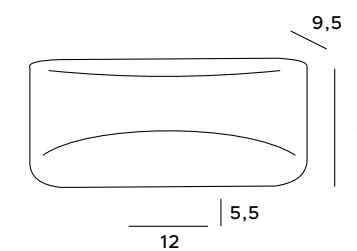

W0053

1x5W LED 488lm 3000K

aluminium, białe	aluminium, white
aluminium	aluminium

LED
in. + traf.

W0054

1x5W LED 488lm 3000K

czarne, złote	black, gold
aluminium	aluminium

LED
in. + traf.