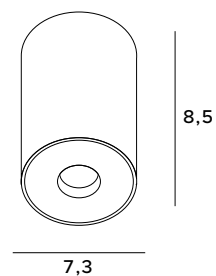

C0152	
biały	white
C0151	
1x13W LED 572LM CRI90 3000K	
czarne	black
metal, szkło	metal, glass