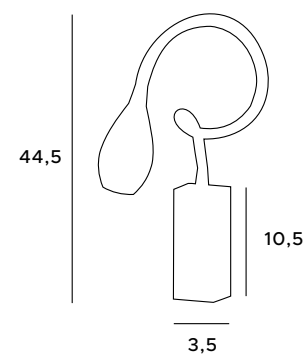

3885/1

1x3W LED 180lm 3200K

chrom	chrome
metal, szkło	metal, glass