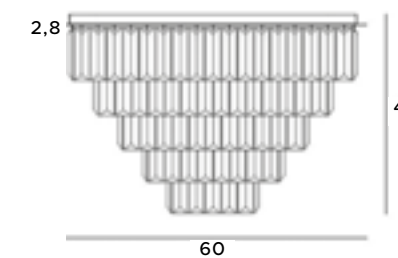

C0206		C0137	
15x40W G9 230V		15x40W G9 230V	
złote	gold	chrom	chrome
metal, szkło	metal, glass	metal, szkło	metal, glass