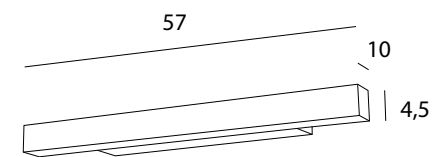

1x18W LED 1300lm 4000K
metal, akryl   metal, acrylic

W0266D   W0265D
czarna | black   biała | white