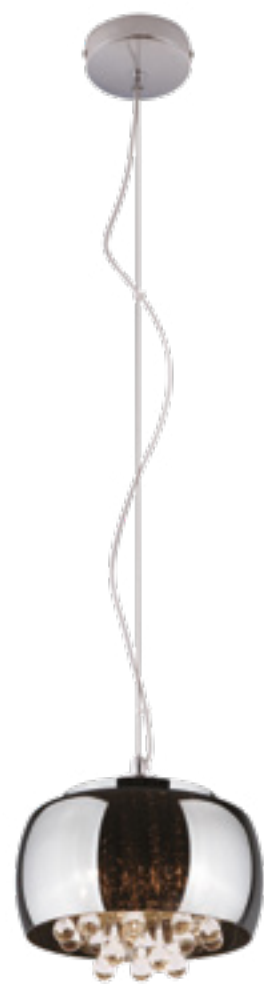

P0076-01D
1x40W G9 230V