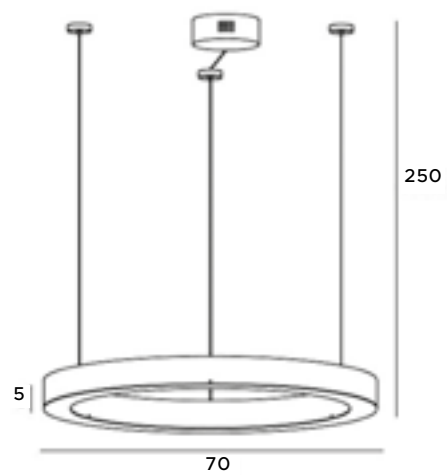

P0369D

1x43W LED 4300lm 3000K

złote	gold
stal nierdzewna, akryl	stainless steel, acrylic