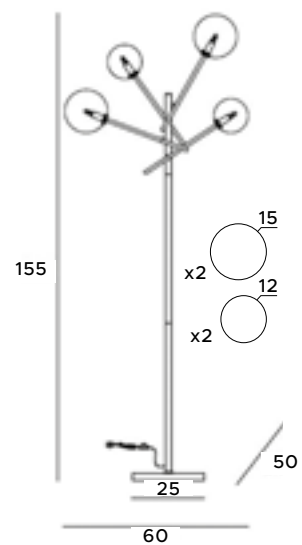

F0051

4x max 40W G9 230V

czarne	black
metal, szkło	metal, glass

F0042

4x max 40W G9 230V

mosiądz	brass
metal, szkło	metal, glass