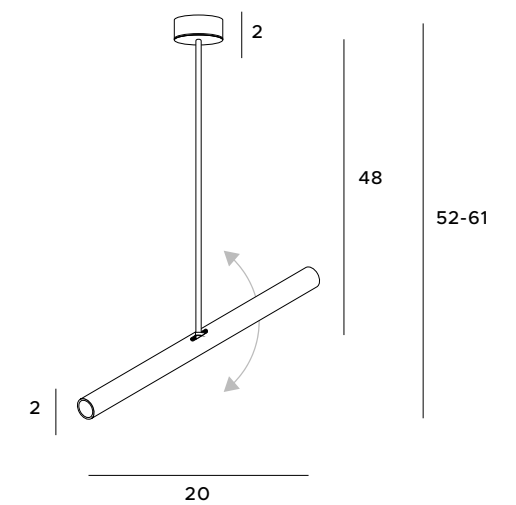

Figaro

Lampa wisząca Figaro w oszczędnej czarnej, minimalistycznej oprawie, sprawdzi się wszędzie tam, gdzie potrzebne jest punktowe światło, które można ustawić w dowolnym kierunku. Oprawa świetnie prezentuje się w nowoczesnej łazience, zamontowana podwójnie nad lustrem lub w miejscach, gdzie łuna światła ma oświetlać konkretny obszar.

The Figaro hanging lamp is a perfect solution to spaces where a spotlight which can be directed in any position is necessary. Figaro's economical black frame will not overwhelm the interior, but do the required job-shine light in style. The luminaire looks good in the bathroom, mounted above the mirror or in places where the glow of light should illuminate a specific area.

P0362

1x5W LED 300lm 3000K

czarna	black
metal	metal

LED
in. + traf.