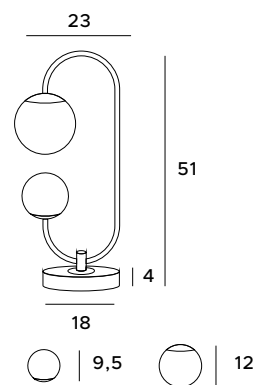

T0041

1x3W LED + 1x5W LED
480lm 3000K

złote	gold
aluminium, szkło, marmur	aluminium, glass, marble

LED
in. + traf.