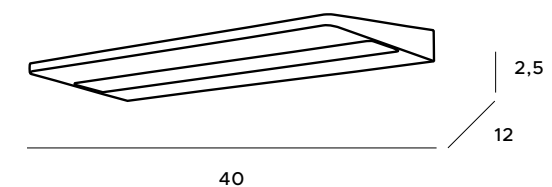

W0213

1x10W LED 800lm 3000K

białe	white
metal, akryl	metal, acrylic

LED
in. + traf.