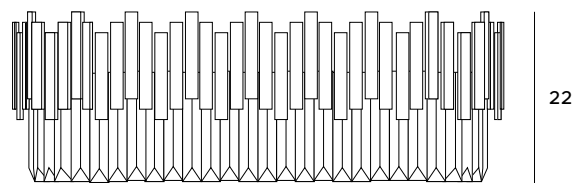

C0164

15x40W E14 230V

złote	gold
metal, szkło	metal, glass

60