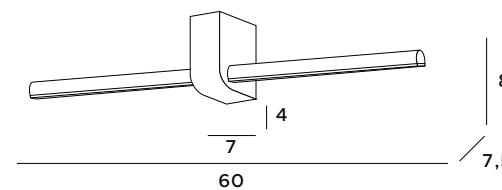

2x3W LED 712lm 3000K

białe	white
metal	metal

LED
in. + traf.

W0156