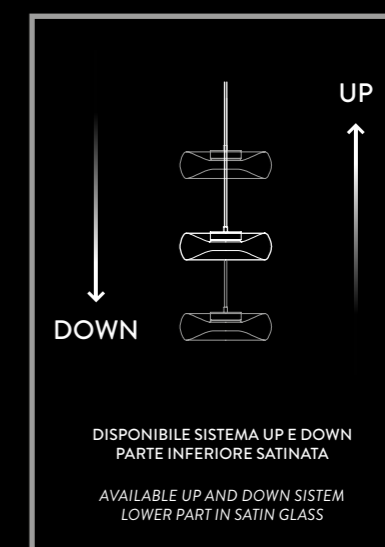

COLORI VETRO DISPONIBILI / AVAILABLE GLASS COLOURS

01 - TRASPARENTE / TRANSPARENT
03 - ROSA / PINK
05 - AMBRA / AMBER
06 - VERDE / GREEN
07 - AZZURRO / SKY-BLUE
08 - FUMÈ / FUME
16 - TABACCO / TOBACCO
17 - RUBINO / RUBY

ARTICOLI GIG E XXL NEL COLORE FUMÈ; SUPPLEMENTO DEL 10% SUL PREZZO DEL COLORATO / PRODUCTS GIG AND XXL IN FUME COLOR: 10% SURCHARGE ON THE PRICE OF THE COLOURED

FINITURA METALLICA DISPONIBILE / METAL FINISH AVAILABLE

CROMO / CHROME

NERO / BLACK