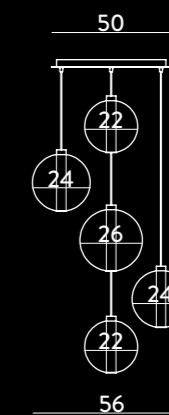

LED 1 x 6W DIMM - 11,2-12,8 V - 500 mA - CRI >90 - 866 Lm - 144 Lm/W - 3 Step MacAdam - 2700°K  
LED 1 x 6W DIMM - 11,2-12,8 V - 500 mA - CRI >90 - 866 Lm - 144 Lm/W - 3 Step MacAdam - 3000°K

I LUMEN INDICATI CORRISPONDONO ALL'INTENSITÀ LUMINOSA ALL'ORIGINE DELLA SCHEDA LED  
LUMEN INDICATED CORRESPONDS TO THE LUMINOUS INTENSITY AT THE ORIGIN OF THE LED BOARD

### LU1560.1L

LUMETTO / TABLE LAMP with dimmer push button

Glass Ø22 H 27 cm

LED 1 x 6W - 500 mA - 2700 or 3000°K

CE IP20 Δ 1m

### 1569MX.43.3L

PLAFONIERA / CEILING LAMP

Glass Ø22-24-26 cm - cable 150 cm

LED 3 x 6W - 500 mA - 2700 or 3000°K

CE IP20 Δ 1m