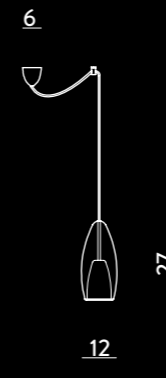

1393.1LD
SOSPENSIONE / HANGING LAMP
Glass Ø12 cm - cavo/cable 250 cm
E14 1 x max 60W 220-240V
C € IP20 1m