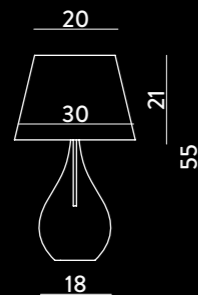

RLU1250
LAMPADA DA TAVOLO / TABLE LAMP
Glass Ø18 cm - H 55 cm
E14 1 x max 40W 220-240V
CE IP20 1m