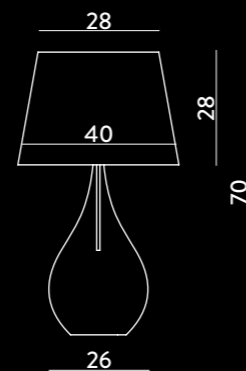

RLUGIG1250
LAMPADA DA TAVOLO / TABLE LAMP
Glass Ø26 cm - H 70 cm
E27 1 x max 60W 220-240V
CE IP20 1m