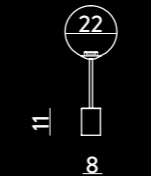

- STRUTTURA E ROSONE SINGOLO DISPONIBILE IN: Oro satinato / Bronzo satinato / Nichel nero satinato
STRUCTURE AND SMALL SINGLE CANOPY AVAILABLE IN: Satin gold / Satin bronze / Satin black nickel

- BINARI E PIASTRE DISPONIBILI SOLO IN: Cromo / Bianco opaco / Nero opaco / Cromo spazzolato
TRACKS AND PLATES AVAILABLE ONLY IN: Chrome / Matt white / Matt black / Brushed chrome

- STRUTTURA PORTALAMPADA IN ALLUMINIO / ALUMINUM LAMP HOLDER

- A RICHIESTA: CON COMPONENTI UL / ON DEMAND: WITH UL COMPONENTS

- CAVO ELETTRICO COASSIALE A BASSA TENSIONE TRASPARENTE O NERO
COAXIAL LOW VOLTAGE ELECTRIC CABLE IN TRANSPARENT OR BLACK

- DRIVER INCLUSO / DRIVER INCLUDED

- DIMMERABILE: SÌ - SCHEDA LED SOSTITUIBILE DA PROFESSIONISTA
DIMMABLE: YES - LED IS REPLACEABLE BY PROFESSIONAL

LED DISPONIBILI PER LA LINEA PIT / LEDS AVAILABLE FOR PIT:

LED 1 x 6W DIMM - 11,2-12,8 V - 500 mA - CRI >90 - 866 Lm - 144 Lm/W - 3 Step MacAdam - 2700°K
LED 1 x 6W DIMM - 11,2-12,8 V - 500 mA - CRI >90 - 866 Lm - 144 Lm/W - 3 Step MacAdam - 3000°K

LED DISPONIBILE PER LA LINEA PIT PIANTANA / LED AVAILABLE FOR PIT FLOOR LAMP:

LED 1 x 8,4W DIMM - 11,2-12,8 V - 700mA - CRI >90 - 1200 Lm - 144 Lm/W - 3 Step MacAdam - 2700°K
LED 1 x 8,4W DIMM - 11,2-12,8 V - 700mA - CRI >90 - 1200 Lm - 144 Lm/W - 3 Step MacAdam - 3000°K

I LUMEN INDICATI CORRISPONDONO ALL'INTENSITÀ LUMINOSA ALL'ORIGINE DELLA SCHEDA LED
LUMEN INDICATED CORRESPONDS TO THE LUMINOUS INTENSITY AT THE ORIGIN OF THE LED BOARD

LU1580.1L

LUMETTO / TABLE LAMP with dimmer push button

Glass Ø22 - H 50 cm

LED 1 x 6W - 500 mA - 2700 or 3000°K

CE IP20 Δ 1m