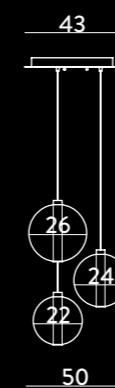

LED 1 x 6W DIMM - 11,2-12,8 V - 500 mA - CRI >90 - 866 Lm - 144 Lm/W - 3 Step MacAdam - 2700°K  
LED 1 x 6W DIMM - 11,2-12,8 V - 500 mA - CRI >90 - 866 Lm - 144 Lm/W - 3 Step MacAdam - 3000°K

I LUMEN INDICATI CORRISPONDONO ALL'INTENSITÀ LUMINOSA ALL'ORIGINE DELLA SCHEDA LED  
LUMEN INDICATED CORRESPONDS TO THE LUMINOUS INTENSITY AT THE ORIGIN OF THE LED BOARD

### LU1560.1L

LUMETTO / TABLE LAMP with dimmer push button

Glass Ø22 H 27 cm

LED 1 x 6W - 500 mA - 2700 or 3000°K

CE IP20 Δ 1m