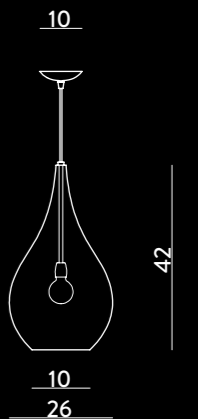

GIG1253.1L
SOSPENSIONE / HANGING LAMP
Glass Ø26 cm - cavo/cable 150 cm
E27 1 x max 70W 220-240V
CE IP20 1m