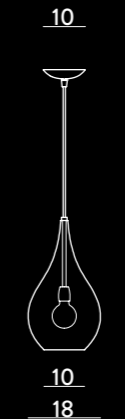

1253.1L
SOSPENSIONE / HANGING LAMP
Glass Ø18 cm - cavo/cable 150 cm
E14 1 x max 40W 220-240V
CE IP20 1m