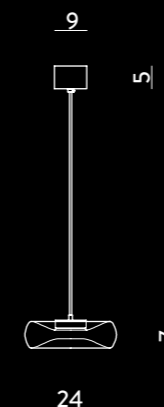

1513.1L

SOSPENSIONE / HANGING LAMP

Glass Ø24 cm - cavo/cable 150 cm

LED 1 x 17,4W - 500mA - 2700°K / 3000°K

CE IP20 Δ D1m