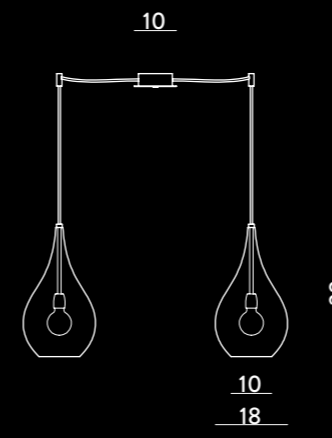

1253.2L
SOSPENSIONE / HANGING LAMP
Glass 2x Ø18 cm - cavo/cable 250 cm
E14 2 x max 40W 220-240V
CE IP20 1m