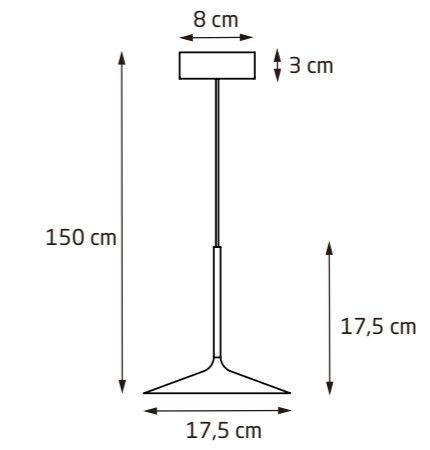

HANA — P0460 **SG**

LED int(W)	INC	adj*	●	■	CRI
6W	✓	—	540lm	3000K	90+
IP	▲	⊗	3D		
IP20	115°	—	✓		

MATERIAŁ/MATERIAL: ALUMINIUM, AKRYL/ ALUMINIUM, ACRYLIC
ZAWIERA ZASILACZ LED/LED DRIVER INCLUDED