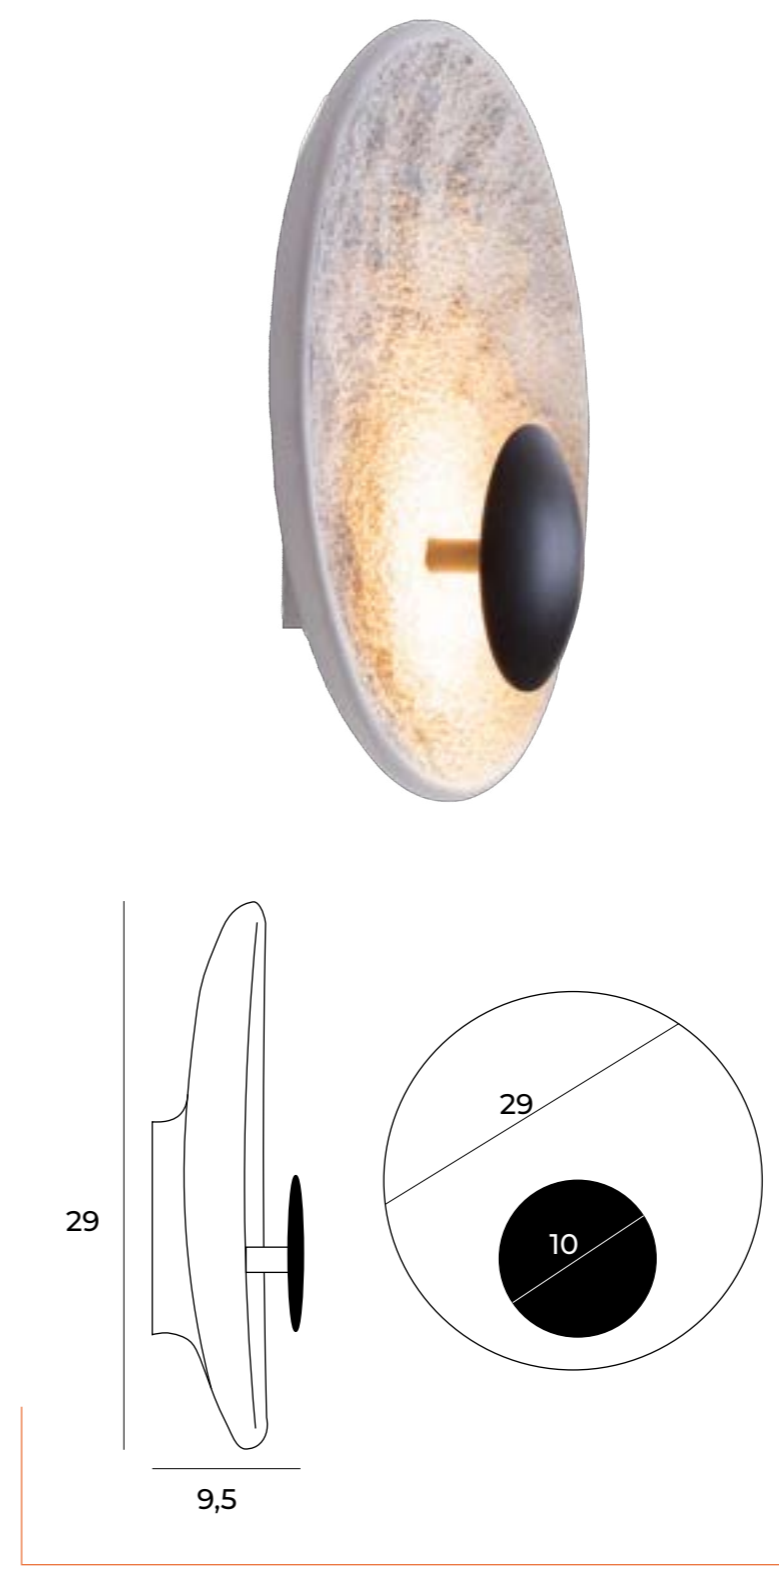

OYAKA —	W0325	BK	WH	LED int(W)	INC	adj*	●	■	CRI
				5W	✓	—	300lm	3000K	80+
				IP	▲	⊙	⊞		
				IP20	—	—	—		

MATERIAŁ/MATERIAL: GIPS, ALUMINIUM, ŻYWICA / GYPSUM, ALUMINIUM, RESIN
ZAWIERA ZASILACZ LED /LED DRIVER INCLUDED