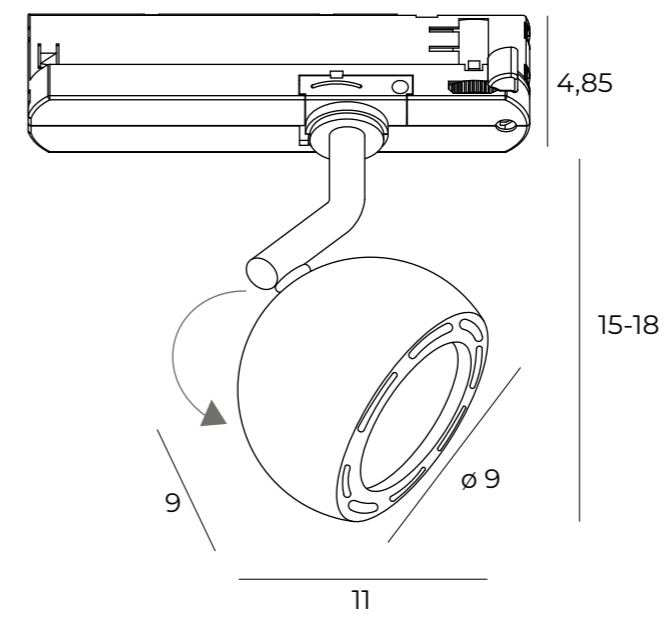

HOSHI

- S0019 **WH**
- S0020 **BK**

LED int(W)	INC	adj*	3D	CRI
15W	✓	✓	1275lm	3000K 90
IP	36°	—	3D	✓
IP20	36°	—	✓	

MATERIAL/MATERIAL: ALUMINIUM, AKRYL/ ALUMINIUM, ACRYLIC
ADAPTOR 3-FAZOWY ZAWIERA ZASILACZ LED//3-PHASES ADAPTOR INCLUDES LED DRIVER