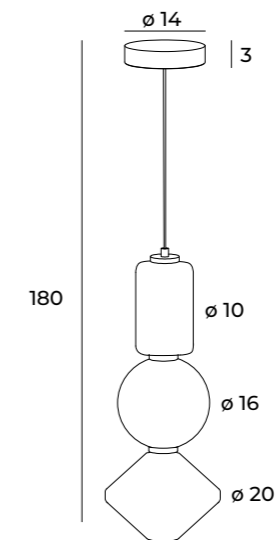

AKIKO — P0467 **BK**

LED int(W)	INC	adj°	●	■	CRI
16W	✓	—	1280lm	3000K	80
IP20	—	—	✓		

MATERIAL/MATERIAL: METAL, SZKŁO MLECZNE/METAL, OPAL GLASS
ZAWIERA ZASILACZ LED /LED DRIVER INCLUDED