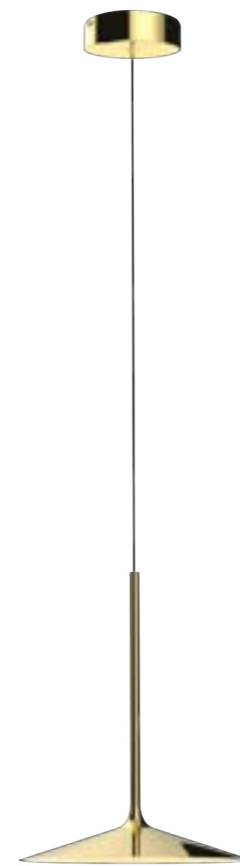

HANA — P0460 **SG**

LED int(W)	INC	adj*	●	■	CRI
6W	✓	—	540lm	3000K	90+
IP	▲	⊗	3D		
IP20	115°	—	✓		

MATERIAŁ/MATERIAL: ALUMINIUM, AKRYL/ ALUMINIUM, ACRYLIC
ZAWIERA ZASILACZ LED/LED DRIVER INCLUDED