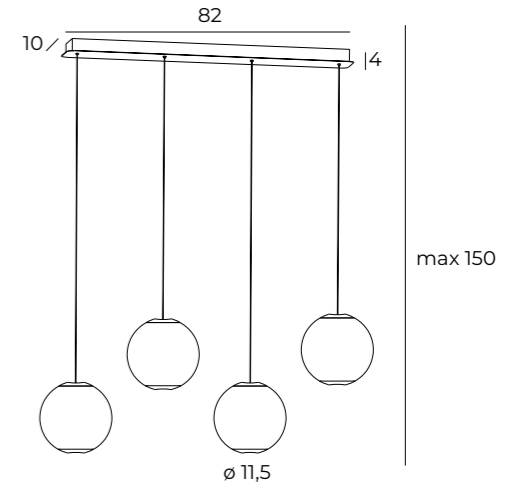

LED int(w)	INC	adj°	●	■	CRI
4 X 6W	✓	—	1566lm	3000K	90

IP	▲	⊖	3D
IP20	—	—	✓

NOBILE — P0480 **CR**

MATERIAŁ/MATERIAL: STAL NIERDZEWNA, AKRYL, ALUMINIUM/ STAINLESS STEEL, ACRYLIC, ALUMINIUM
ZAWIERA ZASILACZ LED /LED DRIVER INCLUDED