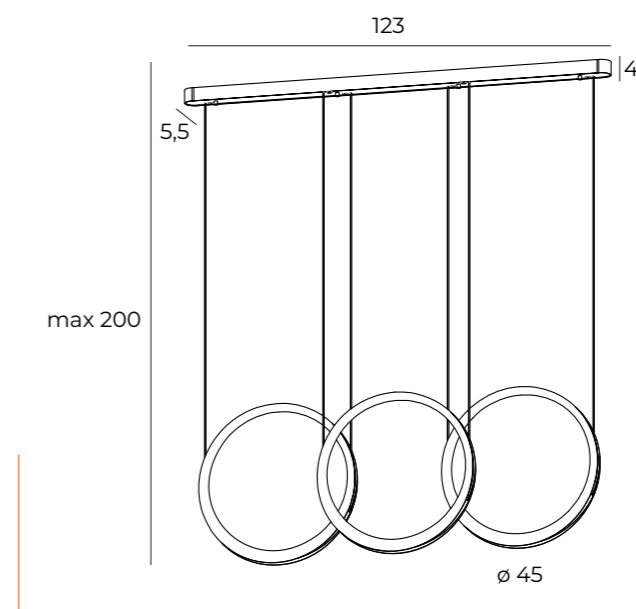

MOON

P0491 **BG**
P0497 **BK**

LED int(w) INC adj* 3 X 29W ✓ — 7395lm 3000K 80+ CRI

IP20 — — —

MATERIAŁ/MATERIAL: ALUMINIUM, ŻELAZO, AKRYL / ALUMINIUM, IRON, ACRYLIC
ZAWIERA ZASILACZ LED /LED DRIVER INCLUDED