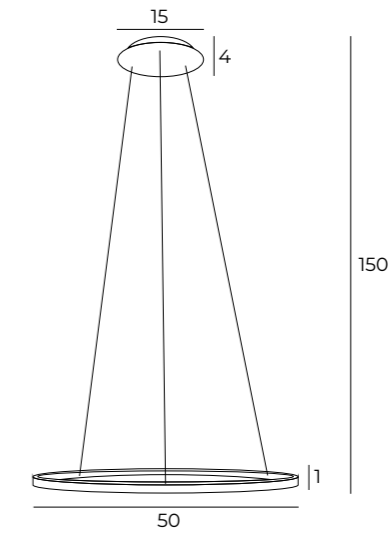

QUEEN — P0493 **BG**