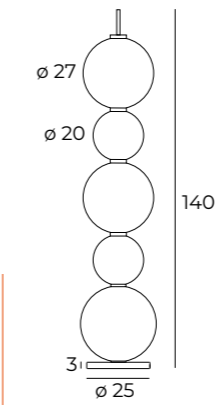

TAMA — F0058 **BK**

LED int(W)	INC	adj*	●	■	CRI
25W	✓	—	●	■	80+
IP20	—	—	⬆	⬆	✓

MATERIAŁ/MATERIAL: METAL, SZKŁO MLECZNE/METAL, OPAL GLASS
ZAWIERA ZASILACZ LED /LED DRIVER INCLUDED