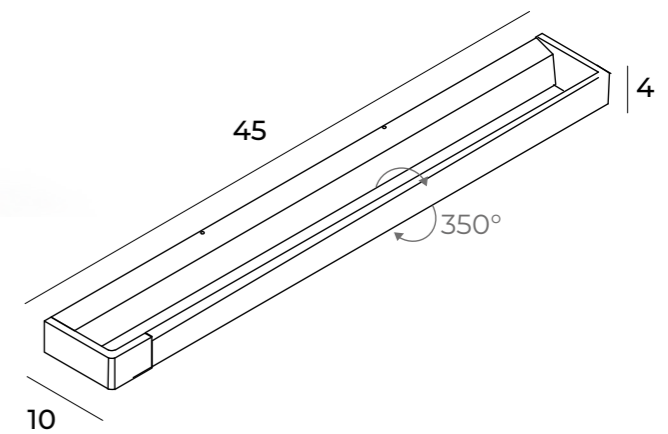

FLINK

	LED int(W)	INC	adj°	960lm	3000K	CRI
W0318 PG	12W	✓	✓	960lm	3000K	80+
W0306 WH						
W0307 BK						
	IP44	350°	—	3D	✓	

MATERIAŁ/MATERIAL: ALUMINIUM, AKRYL/ ALUMINIUM, ACRYLIC
ZAWIERA ZASILACZ LED/LED DRIVER INCLUDED