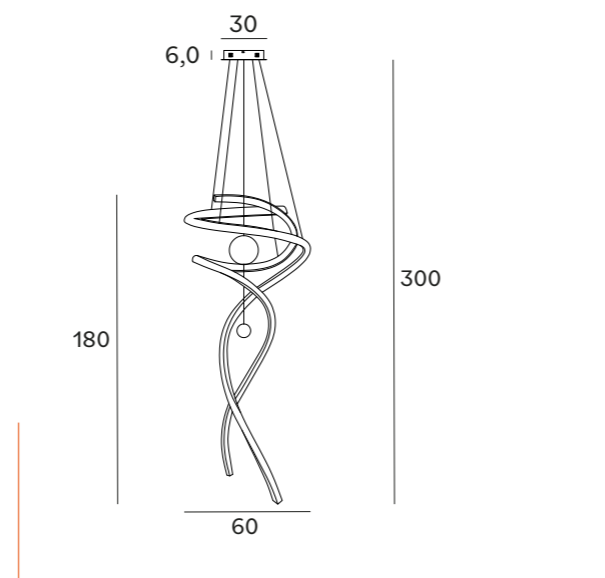

RITZ

RITZ — P0483D **BG**

LED int(W)	TNC	adj*	●	■	CRI
100W	✓	—	8600lm	3000K	90
IP	▲	⊖	3D		
IP20	—	✓	✓		

MATERIAŁ/MATERIAL: STAL NIERDZEWNA, AKRYL/ STAINLESS STEEL, ACRYLIC  
 ZAWIERA ZASILACZ LED ŚCIEMNIALNY/ TRIAC DIMMABLE LED DRIVER INCLUDED