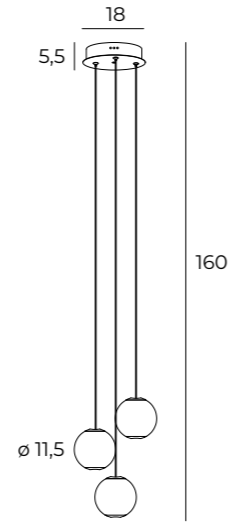

LED int(w)	INC	adj°	●	■	CRI
3 X 6W	✓	—	1305lm	3000K	90

IP	▲	⊖	3D
IP20	—	—	✓

NOBILE — P0479 **CR**

MATERIAŁ/MATERIAL: STAL NIERDZEWNA, AKRYL, ALUMINIUM/ STAINLESS STEEL, ACRYLIC, ALUMINIUM
ZAWIERA ZASILACZ LED /LED DRIVER INCLUDED