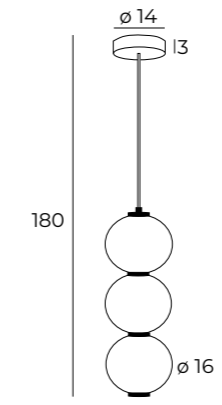

TAMA — P0470 **BK**

LED int(W)	INC	adj*	●	■	CRI
23W	✓	—	●	■	80+
IP20	—	—	⬆	⬆	✓