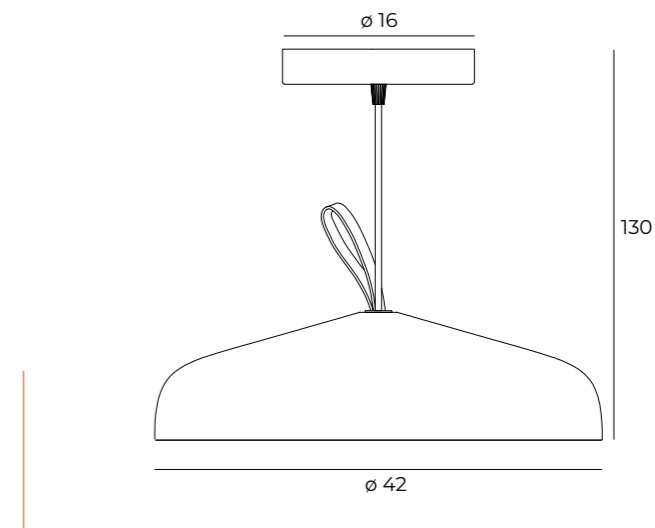

NORD — P0465 **BK**

LED int(W)	INC	adj*	Beam	CRI
30W	✓	—	2400lm	3000K 80

IP	Beam	3D
IP20	—	✓

MATERIAL/MATERIAL: ALUMINIUM, STAL, AKRYL/ ALUMINIUM, STEEL, ACRYLIC
ZAWIERA ZASILACZ LED /LED DRIVER INCLUDED