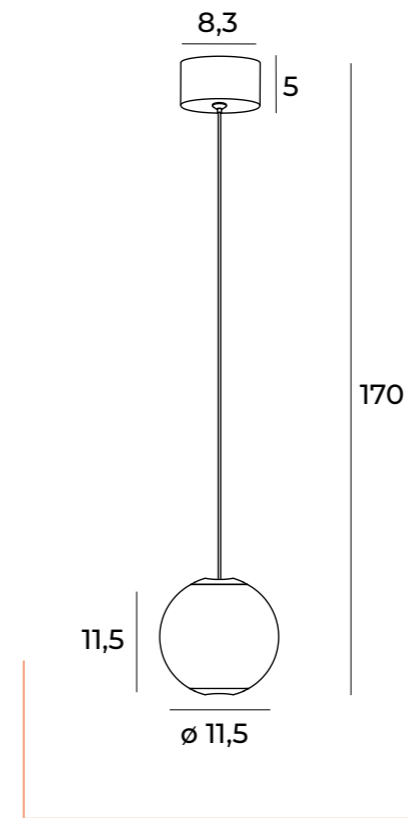

COMETSHINE — P0472 **BK** **PG**

LED int(w)	INC	adj°	●	■	CRI
3W + 5W	✓	—	480lm	3000K	90
IP	▲	⊙	3P		
IP20	38°	—	✓		

MATERIAL/MATERIAL: ALUMINIUM, AKRYL/ ALUMINIUM, ACRYLIC  
ZAWIERA ZASILACZ LED/LED DRIVER INCLUDED

# CHARME

CHARME — P0477 **BG**  
KRYSTAŁ/CRISTAL K9

LED int(W)	INC	adj*	●	■	CRI
60W	✓	—	6000lm	3000K	90
IP	△	⊙	3D		
IP20	—	—	✓		

MATERIAŁ/MATERIAL: STAL NIERDZEWNA, KRYSTAŁ K9/ STAINLESS STEEL, K9 CRYSTAL  
ZAWIERA ZASILACZ LED /LED DRIVER INCLUDED

# NOBILE

NOBILE — P0478 **CR**

LED int(W)	INC	adj*	●	■	CRI
6W	✓	—	524lm	3000K	90
IP	▲	⊙	3D		
IP20	—	—	✓		

MATERIAL/MATERIAL: STAL NIERDZEWNA, AKRYL, ALUMINIUM/ STAINLESS STEEL, ACRYLIC, ALUMINIUM  
ZAWIERA ZASILACZ LED /LED DRIVER INCLUDED