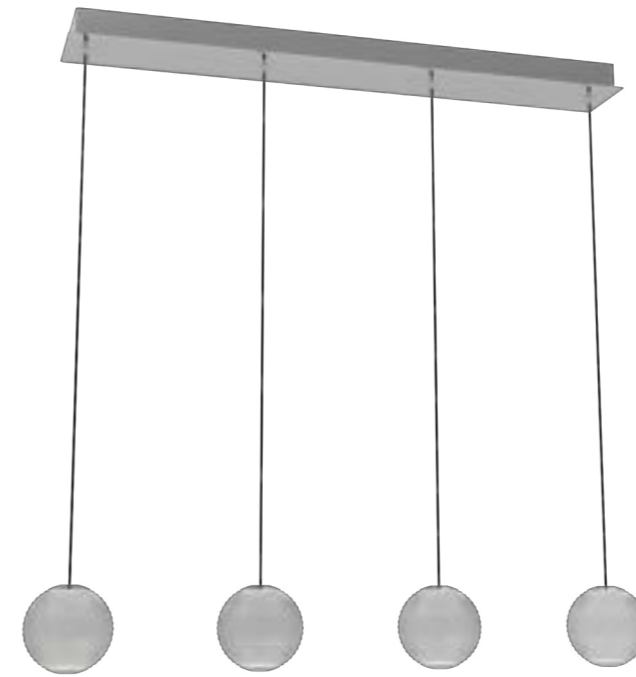

LED int(w)	INC	adj°	●	■	CRI
4 X 6W	✓	—	1566lm	3000K	90

IP	▲	⊖	3D
IP20	—	—	✓

NOBILE — P0480 **CR**

MATERIAŁ/MATERIAL: STAL NIERDZEWNA, AKRYL, ALUMINIUM/ STAINLESS STEEL, ACRYLIC, ALUMINIUM
ZAWIERA ZASILACZ LED /LED DRIVER INCLUDED