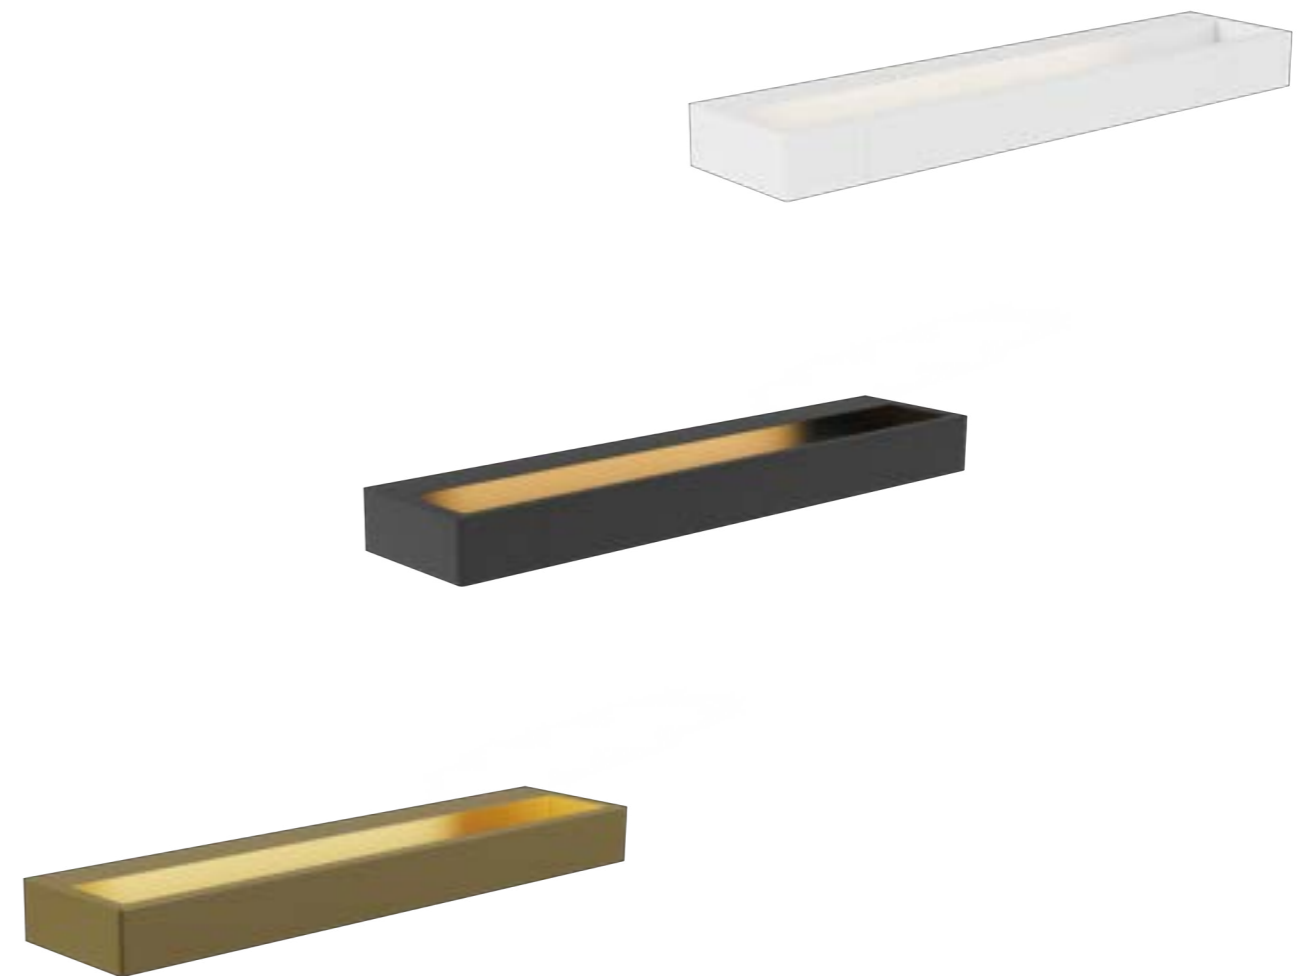

FLINK

	LED int(W)	INC	adj°	960lm	3000K	CRI
W0318 PG	12W	✓	✓	960lm	3000K	80+
W0306 WH						
W0307 BK						
	IP44	350°	—	3D	✓	

MATERIAŁ/MATERIAL: ALUMINIUM, AKRYL/ ALUMINIUM, ACRYLIC
ZAWIERA ZASILACZ LED/LED DRIVER INCLUDED