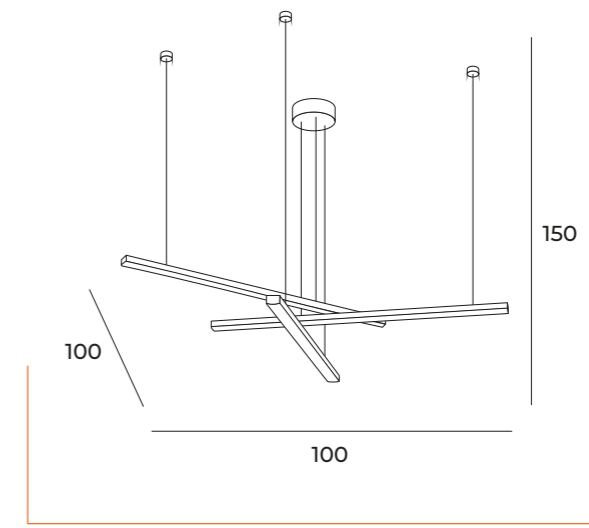

TRIO — P0474D **BG**