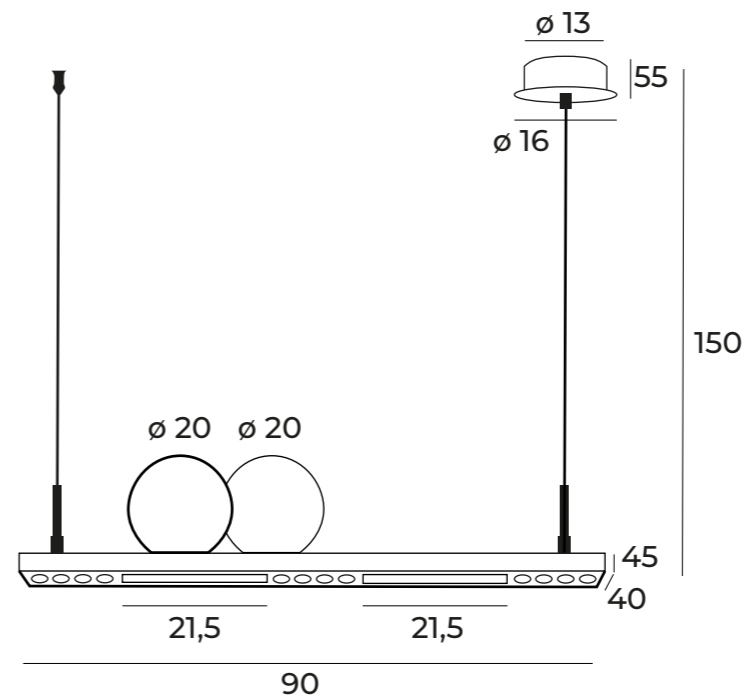

LED int(W)	INC	adj*	●	■	CRI
35W	✓	—	3010lm	3000K	80+
IP	▲	⊖	⊞		
IP20	—	—	✓		

MOMMO — P0487 **BK** **BG**

MATERIAL/MATERIAL: ALUMINIUM, ŻELAZO, AKRYL/ ALUMINIUM, IRON, ACRYLIC
ZAWIERA ZASILACZ LED /LED DRIVER INCLUDED