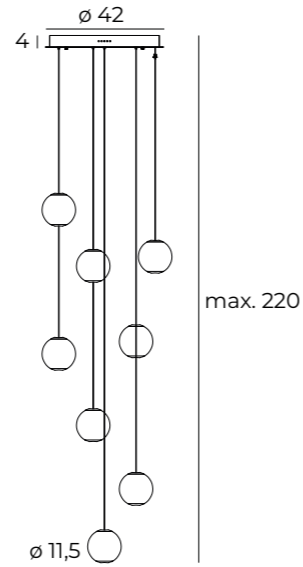

LED int(w)	INC	adj°	●	■	CRI
8 X 6W	✓	—	3132lm	3000K	90

IP	▲	⊖	3D
IP20	—	—	✓

NOBILE — P0481 **CR**

MATERIAŁ/MATERIAL: STAL NIERDZEWNA, AKRYL, ALUMINIUM/ STAINLESS STEEL, ACRYLIC, ALUMINIUM
ZAWIERA ZASILACZ LED /LED DRIVER INCLUDED