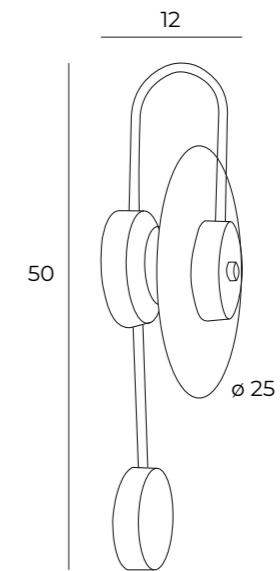

RETRO — W0328 **BG**