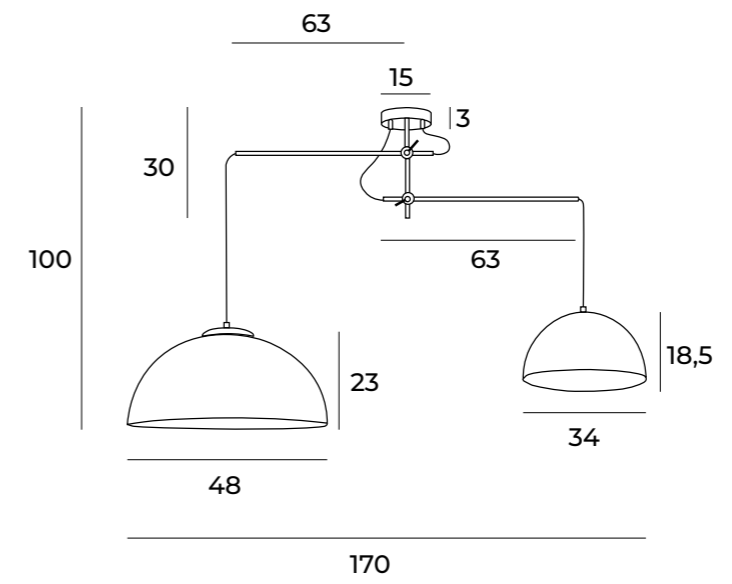

CONCEPT

- P0454 **PG**
- P0455 **BK**

E27 X 2 60W ✓

IP20 OPT. ✓

MATERIAŁ/MATERIAL: METAL, KABEL W OPLOCIE/METAL, BRAIDED CABLE
NIE ZAWIERA ŻARÓWEK/BULBS EXCLUDED