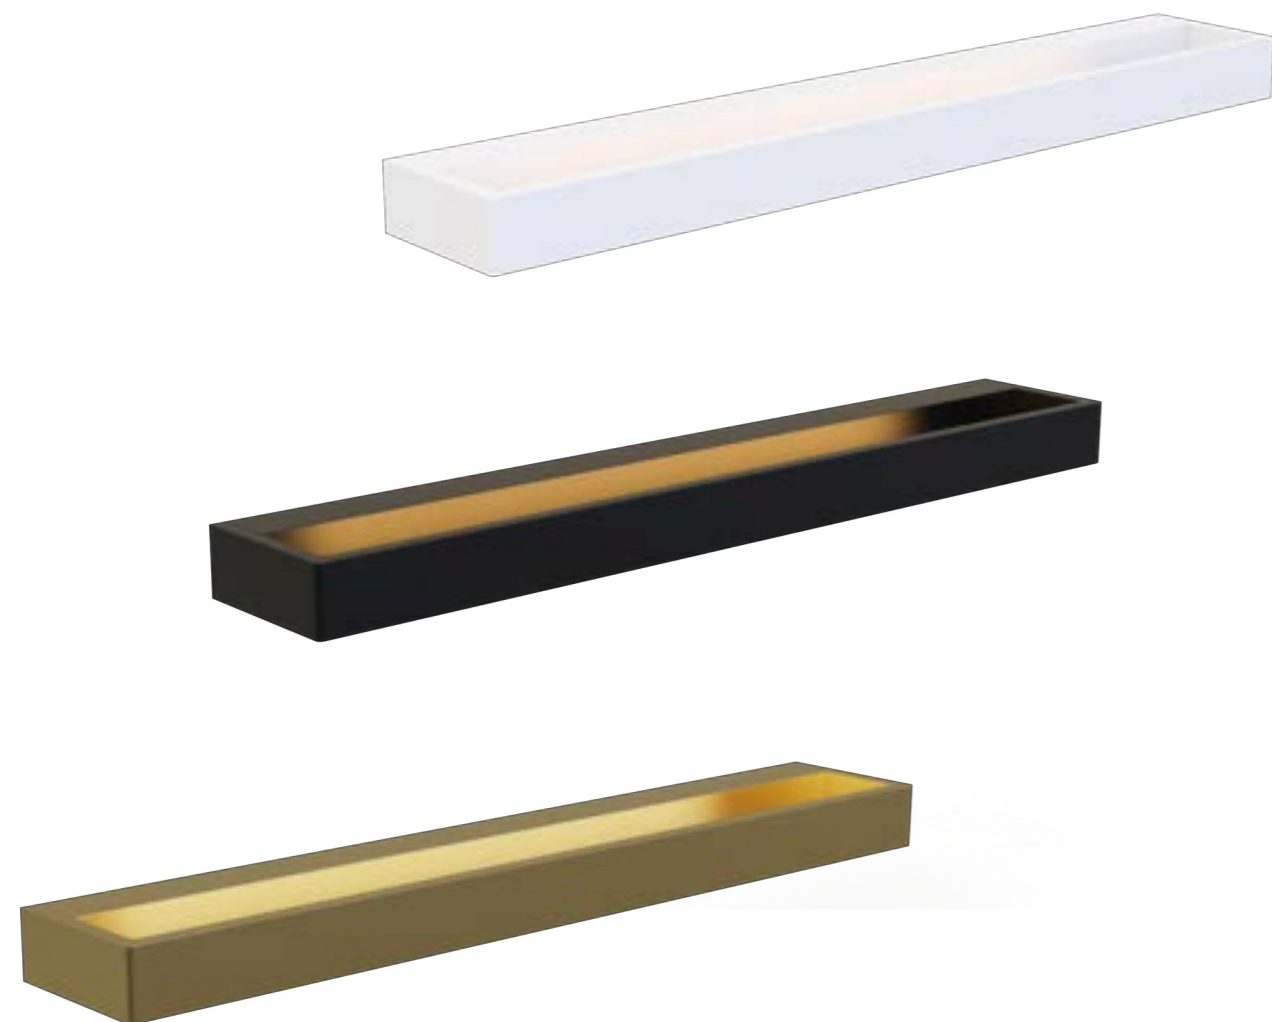

FLINK

- W0319 **PG**
- W0308 **WH**
- W0309 **BK**

LED int(W)	INC	adj°	●	■	CRI
18W	✓	✓	1700lm	3000K	80+
IP	▲	⊙	3D		
IP44	350°	—	✓		

MATERIAŁ/MATERIAL: ALUMINIUM, AKRYL/ ALUMINIUM, ACRYLIC
ZAWIERA ZASILACZ LED/LED DRIVER INCLUDED