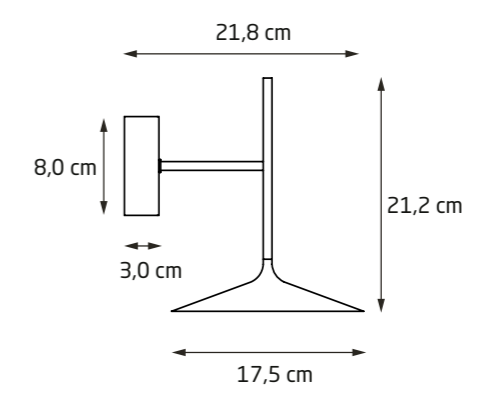

HANA — W0304 **SG**

LED int(W)	INC	adj*	●	■	CRI
6W	✓	—	540lm	3000K	90+
IP	▲	⊗	3D		
IP20	115°	—	✓		

MATERIAŁ/MATERIAL: ALUMINIUM, AKRYL/ ALUMINIUM, ACRYLIC
ZAWIERA ZASILACZ LED/LED DRIVER INCLUDED