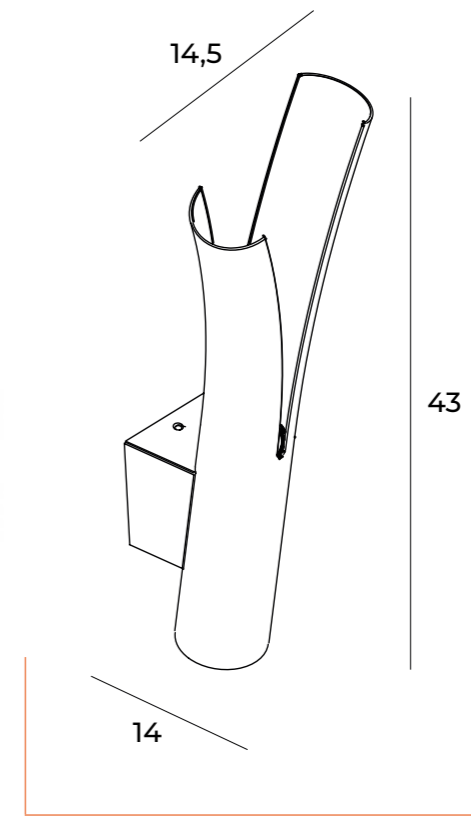

RAMO — W0324 **BK** **PG**

LED int(W)	INC	adj*	●	■	CRI
2 X 5W	✓	—	800lm	3000K	80+
IP	▲	⊙	3D		
IP20	—	—	✓		

MATERIAL/MATERIAL: ALUMINIUM, AKRYL/ ALUMINIUM, ACRYLIC
ZAWIERA ZASILACZ LED/LED DRIVER INCLUDED