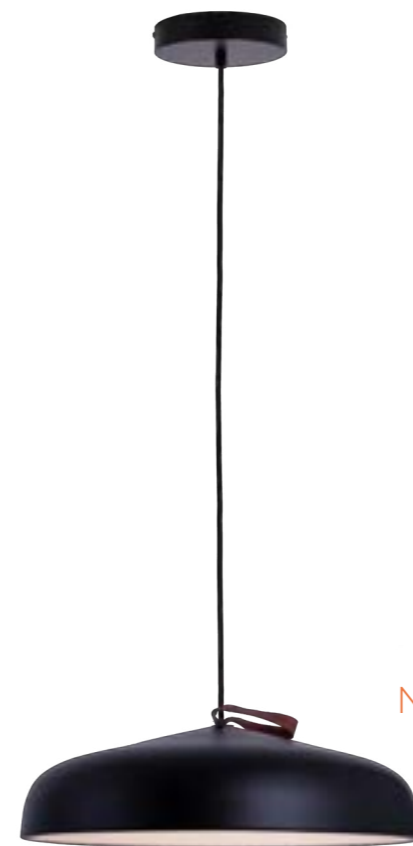

NORD — P0465 **BK**

LED int(W)	INC	adj*	Beam	CRI
30W	✓	—	2400lm	3000K 80

IP	Beam	3D
IP20	—	✓

MATERIAL/MATERIAL: ALUMINIUM, STAL, AKRYL/ ALUMINIUM, STEEL, ACRYLIC
ZAWIERA ZASILACZ LED /LED DRIVER INCLUDED