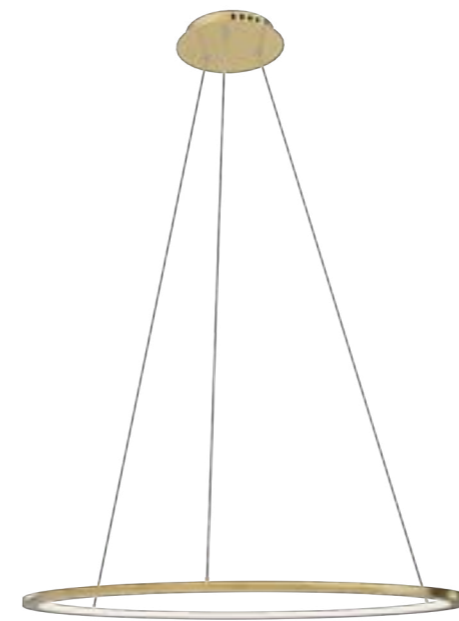

QUEEN — P0493 **BG**