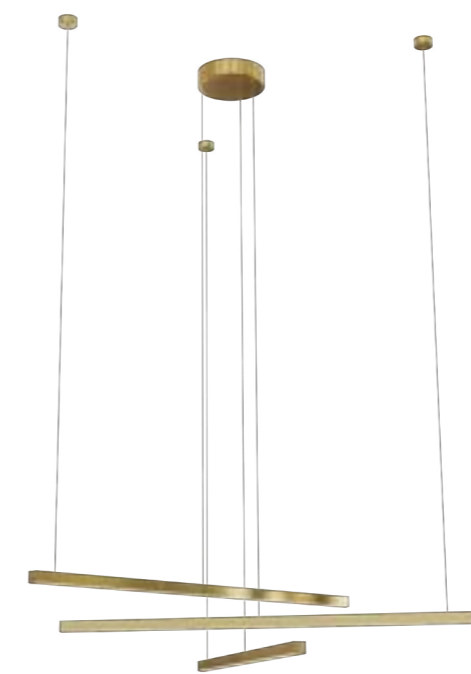

# TRIO

TRIO — P0474D **BG**

LED int(W)	INC	adj <sup>2</sup>	●	■	CRI
3 X 12W	✓	—	2200lm	3000K	90
IP	▲	⊙	3D		
IP20	—	✓	✓		

MATERIAŁ/MATERIAL: STAL NIERDZEWNA, AKRYL/ STAINLESS STEEL, ACRYLIC  
 ZAWIERA ZASILACZ LED ŚCIEMNIALNY/ TRIAC DIMMABLE LED DRIVER INCLUDED