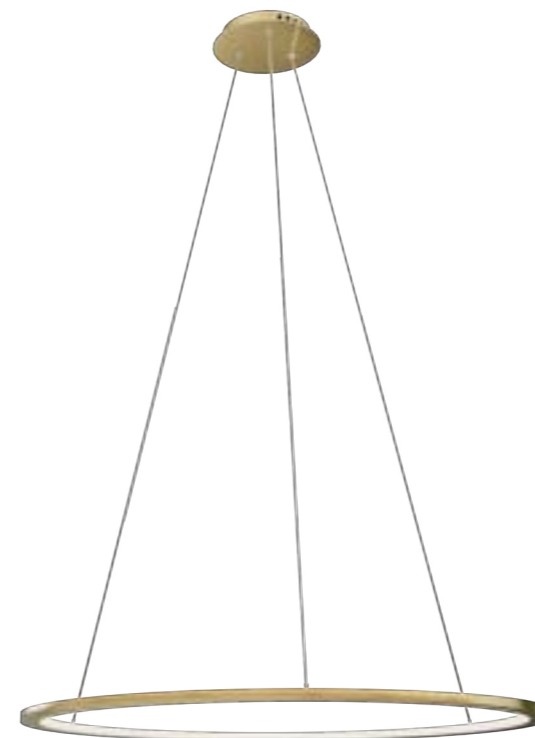

LED int(W)	INC	adj°		CRI
19W	✓	—	1900lm 3000K	90
IP				
IP20	—	—	—	—

MATERIAŁ/MATERIAL: STAL NIERDZEWNA, AKRYL/ STAINLESS STEEL, ACRYLIC
ZAWIERA ZASILACZ LED ŚCIEMNIALNY/ TRIAC DIMMABLE LED DRIVER INCLUDED

QUEEN — P0494 **BG**