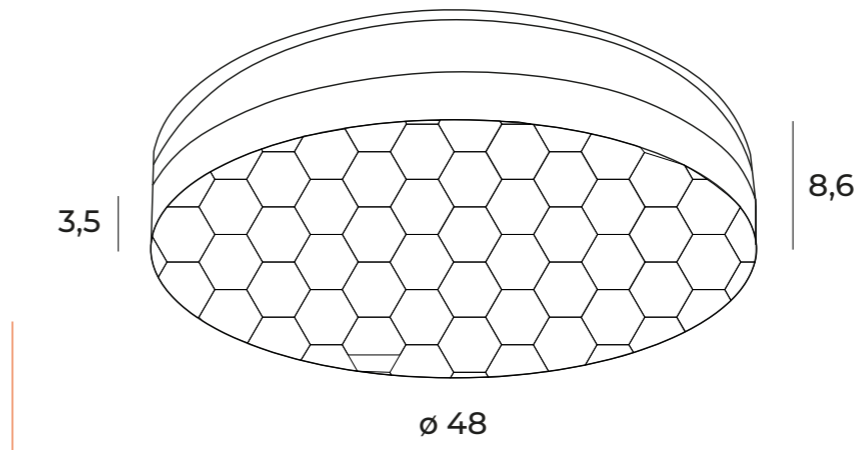

SEKKO — C0218 BK

LED int(W)	INC	adj*	●	■	CRI
54W	✓	—	4320lm	3000K	90+
IP	▲	⊞	3D		
IP20	—	—	✓		

MATERIAŁ/MATERIAL: ALUMINIUM, ŻELAZO, AKRYL / ALUMINIUM, IRON, ACRYLIC
ZAWIERA ZASILACZ LED / LED DRIVER INCLUDED