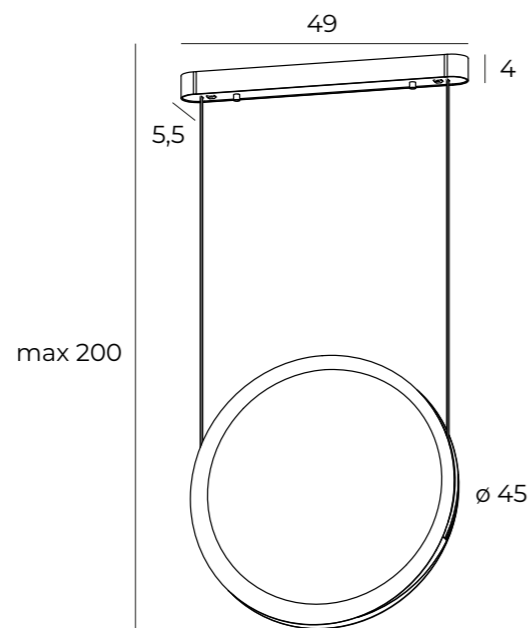

# MOON

MOON

P0491 **BG**  
P0497 **BK**

LED int(w) INC adj\* 3 X 29W ✓ — 7395lm 3000K 80+ CRI

IP20 — — —

MATERIAŁ/MATERIAL: ALUMINIUM, ŻELAZO, AKRYL / ALUMINIUM, IRON, ACRYLIC  
ZAWIERA ZASILACZ LED /LED DRIVER INCLUDED