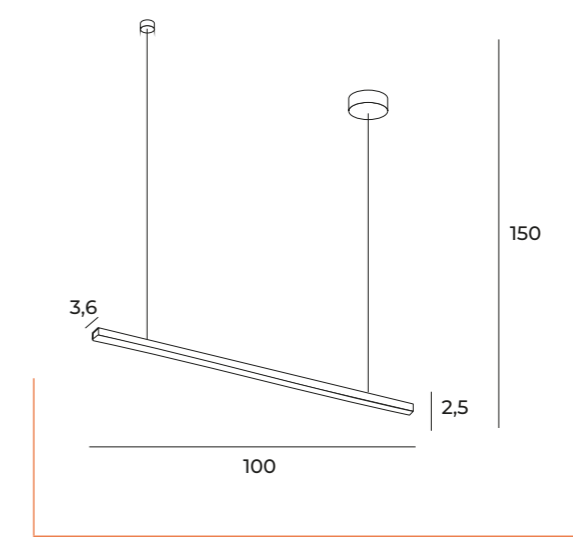

LED int(W)	INC	adj²	●	■	CRI
3 X 12W	✓	—	2200lm	3000K	90
IP	▲	⊙	3D		
IP20	—	✓	✓		

MATERIAŁ/MATERIAL: STAL NIERDZEWNA, AKRYL/ STAINLESS STEEL, ACRYLIC
ZAWIERA ZASILACZ LED ŚCIEMNIALNY/ TRIAC DIMMABLE LED DRIVER INCLUDED

TRIO — P0475D **BG**