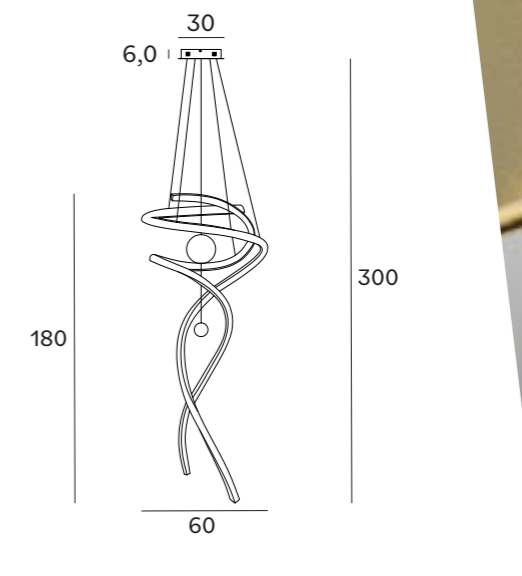

RITZ — P0495D **BC**

LED int(W)	INC	adj*	●	■	CRI
100W	✓	—	8600lm	3000K	90

IP	▲	⊞	3D
IP20	—	✓	✓

MATERIAŁ/MATERIAL: STAL NIERDZEWNA, AKRYL/ STAINLESS STEEL, ACRYLIC
ZAWIERA ZASILACZ LED ŚCIEMNIALNY/ TRIAC DIMMABLE LED DRIVER INCLUDED