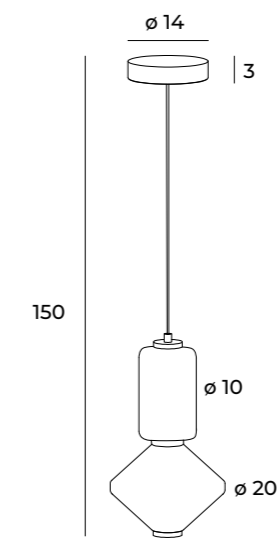

AKIKO

AKIKO — P0467 **BK**

LED int(W)	INC	adj°	●	■	CRI
16W	✓	—	1280lm	3000K	80
IP20	—	—	✓		

MATERIAL/MATERIAL: METAL, SZKŁO MLECZNE/METAL, OPAL GLASS
ZAWIERA ZASILACZ LED /LED DRIVER INCLUDED

AKIKO — P0468 **BK**

LED int(W)	INC	adj°	●	■	CRI
23W	✓	—	1840lm	3000K	80
IP20	—	—	✓		

MATERIAL/MATERIAL: METAL, SZKŁO MLECZNE/METAL, OPAL GLASS
ZAWIERA ZASILACZ LED /LED DRIVER INCLUDED