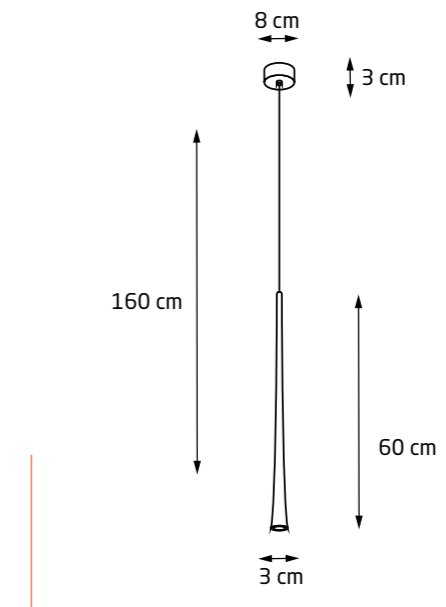

COFFEE

COFFEE — P0485 **BG**

LED int(W)	INC	adj*	●	■	CRI
7W	✓	—	218lm	3000K	90
IP	▲	□	3D		
IP20	24°	—	✓		

MATERIAL/MATERIAL: ALUMINIUM/ ALUMINIUM
ZAWIERA ZASILACZ LED /LED DRIVER INCLUDED

COFFEE — P0484 **BG**

LED int(W)	INC	adj*	●	■	CRI
7W	✓	—	218lm	3000K	90
IP	▲	□	3D		
IP20	24°	—	✓		

MATERIAL/MATERIAL: ALUMINIUM/ ALUMINIUM
ZAWIERA ZASILACZ LED /LED DRIVER INCLUDED