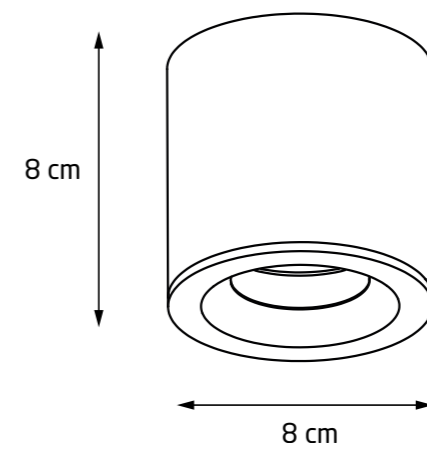

FORM

C0217	BG			
C0215	WH	GU10	50W	—
C0216	BK			
		IP65	OPT.	✓

MATERIAŁ/MATERIAL: ALUMINIUM, SZKŁO/ALUMINIUM, GLASS
NIE ZAWIERA ŻARÓWEK/BULBS EXCLUDED