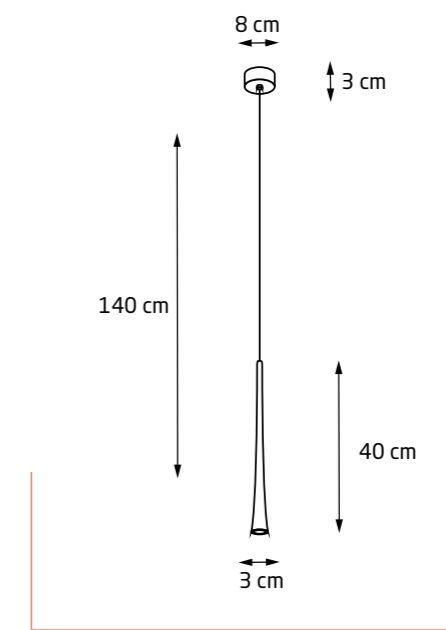

COFFEE — P0485 **BG**

LED int(W)	INC	adj*	●	■	CRI
7W	✓	—	218lm	3000K	90
IP	▲	□	3D		
IP20	24°	—	✓		

MATERIAL/MATERIAL: ALUMINIUM/ ALUMINIUM
ZAWIERA ZASILACZ LED /LED DRIVER INCLUDED