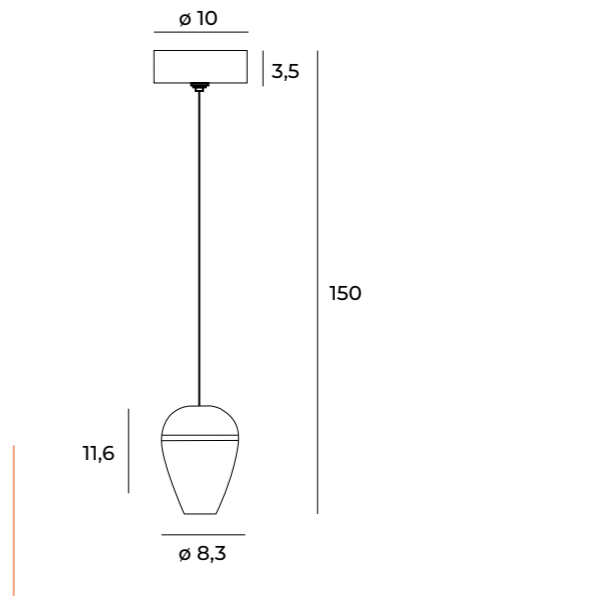

# COMETSHINE

COMETSHINE — P0471 **BK** **PG**

LED int(w)	INC	adj°	●	■	CRI
3W + 5W	✓	—	480lm	3000K	90
IP	▲	⊙	3P		
IP20	38°	—	✓		

MATERIAL/MATERIAL: ALUMINIUM, AKRYL/ ALUMINIUM, ACRYLIC  
ZAWIERA ZASILACZ LED/LED DRIVER INCLUDED