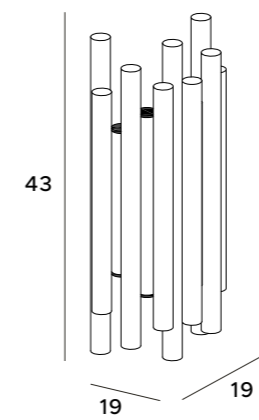

ORGANIC — P0476D **BC**

LED int(W)	INC	adj*	lm	K	CRI
1W	✓	—	60lm	3000K	90

IP	3D
IP20	✓

ORGANIC — P0459 **BG**

LED int(W)	INC	adj*	lm	K	CRI
1W	✓	—	60lm	3000K	90

IP	3D
IP20	✓

MATERIAŁ/MATERIAL: STAL NIERDZEWNA, AKRYL/ STAINLESS STEEL, ACRYLIC  
ZAWIERA ZASILACZ LED /LED DRIVER INCLUDED