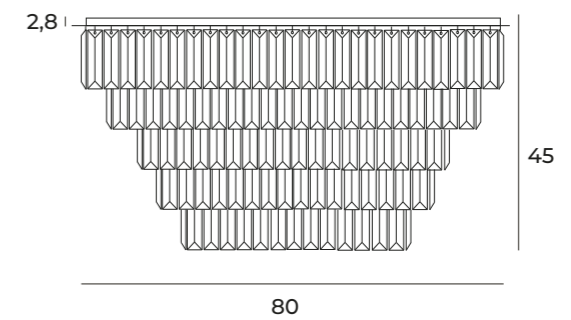

MONACO

MONACO

- C0224 **SG**
- C0225 **CR**

G9 X 16 40W —

IP20 OPT. ✓

MATERIAŁ/MATERIAL: METAL, SZKŁO/METAL, GLASS
NIE ZAWIERA ŻARÓWEK/BULBS EXCLUDED