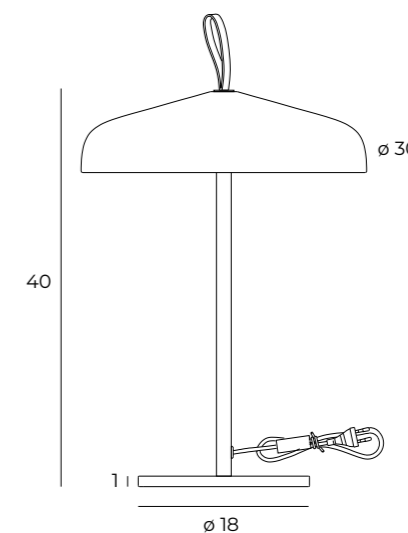

NORD

NORD — P0465 **BK**

LED int(W)	INC	adj*	Beam	CRI
30W	✓	—	2400lm	3000K 80

IP	Beam	3D
IP20	—	✓

MATERIAL/MATERIAL: ALUMINIUM, STAL, AKRYL/ ALUMINIUM, STEEL, ACRYLIC  
ZAWIERA ZASILACZ LED /LED DRIVER INCLUDED