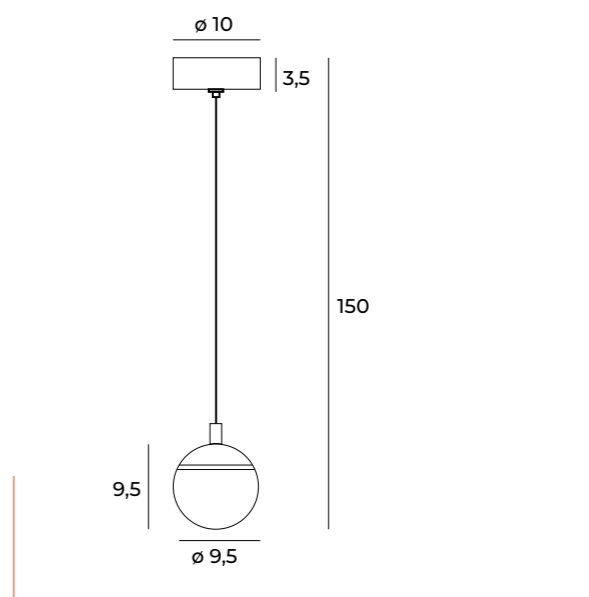

# COMETSHINE

COMETSHINE — P0471 **BK** **PG**

LED int(w)	INC	adj°	●	■	CRI
3W + 5W	✓	—	480lm	3000K	90
IP	▲	⊙	3P		
IP20	38°	—	✓		

MATERIAL/MATERIAL: ALUMINIUM, AKRYL/ ALUMINIUM, ACRYLIC  
ZAWIERA ZASILACZ LED/LED DRIVER INCLUDED