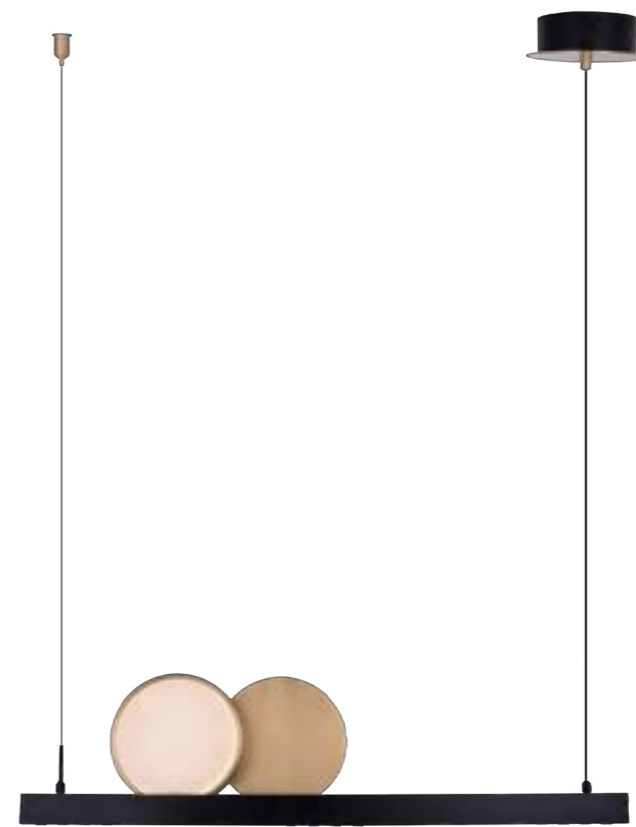

LED int(W)	INC	adj*	●	■	CRI
35W	✓	—	3010lm	3000K	80+
IP	▲	⊖	⊞		
IP20	—	—	✓		

MOMMO — P0487 **BK** **BG**

MATERIAL/MATERIAL: ALUMINIUM, ŻELAZO, AKRYL/ ALUMINIUM, IRON, ACRYLIC
ZAWIERA ZASILACZ LED /LED DRIVER INCLUDED