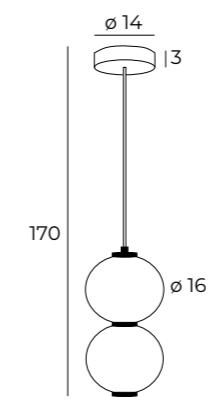

TAMA — P0469 **BK**

LED int(W)	INC	adj*	●	■	CRI
16W	✓	—	●	■	80+
IP20	—	—	⬆	⬆	✓