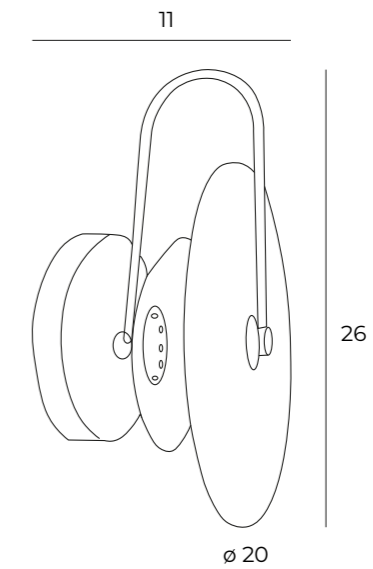

LED int(w)	INC	adj*	●	■	CRI
6W	✓	—	420lm	3000K	80+
IP	▲	⊖	3D		
IP20	—	—	—		

MATERIAL/MATERIAL: ALUMINIUM, ALABASTER, AKRYL/ ALUMINIUM, ALABASTER, ACRYLIC
ZAWIERA ZASILACZ LED /LED DRIVER INCLUDED

RETRO — W0329 **BK**