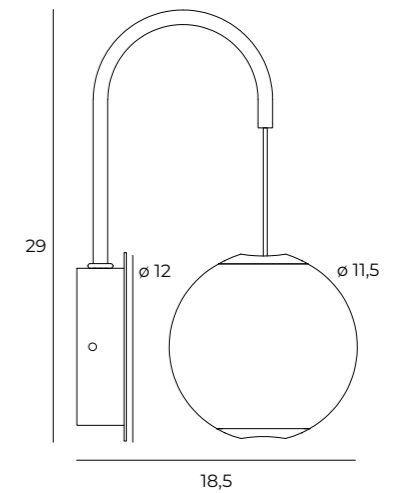

LED int(w)	INC	adj°	●	■	CRI
6W	✓	—	522lm	3000K	90

IP	▲	⊖	3D
IP20	—	—	✓

NOBILE — W0314 **CR**

MATERIAŁ/MATERIAL: STAL NIERDZEWNA, AKRYL, ALUMINIUM/ STAINLESS STEEL, ACRYLIC, ALUMINIUM
ZAWIERA ZASILACZ LED /LED DRIVER INCLUDED