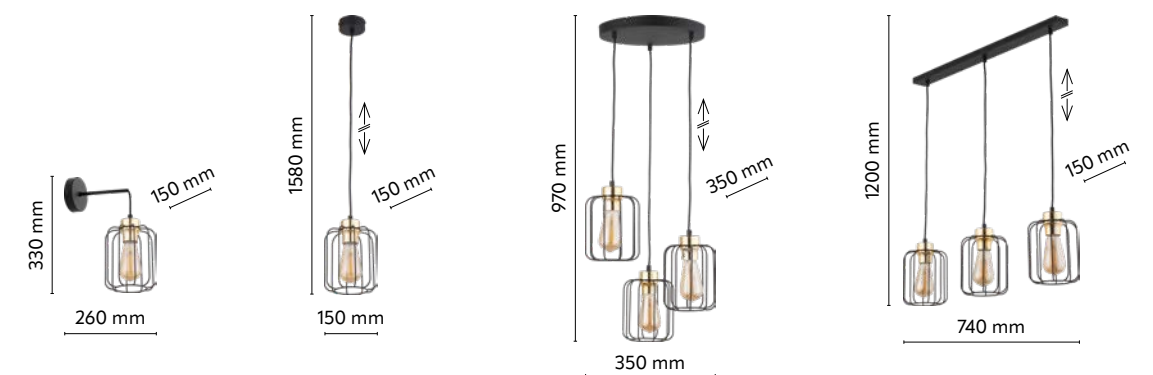

material of the lamp: metal, plastic, jute

*maximum length of the wire 2000 mm

6540

6549

6548

6547

6550

6542

material of the lamp: metal, textile, natural rattan, plastic

*maximum length of the wire 2000 mm

DEVA NATURE

6107

6106

5199

5192

DEVA NATURE

material: material of the lamp: wood, metal, plastic

VIVIEN

index: 4756	↔ 52 mm	↗ 52 mm	↕ 1500 mm	💡 1 x GU10 230V max 10W LED
index: 4757	↔ 500 mm	↗ 52 mm	↕ 1200 mm	💡 3 x GU10 230V max 10W LED
index: 4758	↔ 1000 mm	↗ 52 mm	↕ 1370 mm	💡 5 x GU10 230V max 10W LED

material of the lamp: textile, metal, plastic

TR GALAXY NEW

4742

4714

4716

4715

GALAXY NEW

index: 4742	↔ 260 mm	↗ 150 mm	↕ 330 mm	💡 1 x E27 230V max 15W LED
index: 4714	↔ 150 mm	↗ 150 mm	↕ 1580 mm	💡 1 x E27 230V max 15W LED
index: 4715	↔ 350 mm	↗ 350 mm	↕ 970 mm	💡 3 x E27 230V max 15W LED
index: 4716	↔ 740 mm	↗ 150 mm	↕ 1200 mm	💡 3 x E27 230V max 15W LED