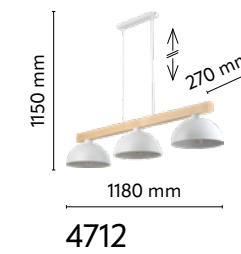

4712

OSLO WHITE

index: 4851	↔ 335 mm	↗ 335 mm	↕ 1700 mm	💡 1 x E27 | 230V | max 15W | LED
index: 4713	↔ 830 mm	↗ 335 mm	↕ 1200 mm	💡 2 x E27 | 230V | max 15W | LED
index: 4712	↔ 1180 mm	↗ 270 mm	↕ 1150 mm	💡 3 x E27 | 230V | max 15W | LED
index: 5592	↔ 800 mm	↗ 350 mm	↕ 1800 mm	💡 1 x E27 | 230V | max 15W | LED

material of the lamp: metal, wood, plastic