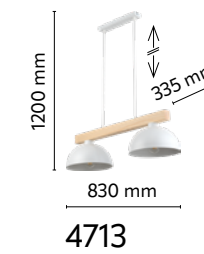

4713

OSLO WHITE

index: 4851	↔ 335 mm	↗ 335 mm	↕ 1700 mm	💡 1 x E27 | 230V | max 15W | LED
index: 4713	↔ 830 mm	↗ 335 mm	↕ 1200 mm	💡 2 x E27 | 230V | max 15W | LED
index: 4712	↔ 1180 mm	↗ 270 mm	↕ 1150 mm	💡 3 x E27 | 230V | max 15W | LED
index: 5592	↔ 800 mm	↗ 350 mm	↕ 1800 mm	💡 1 x E27 | 230V | max 15W | LED

material of the lamp: metal, wood, plastic