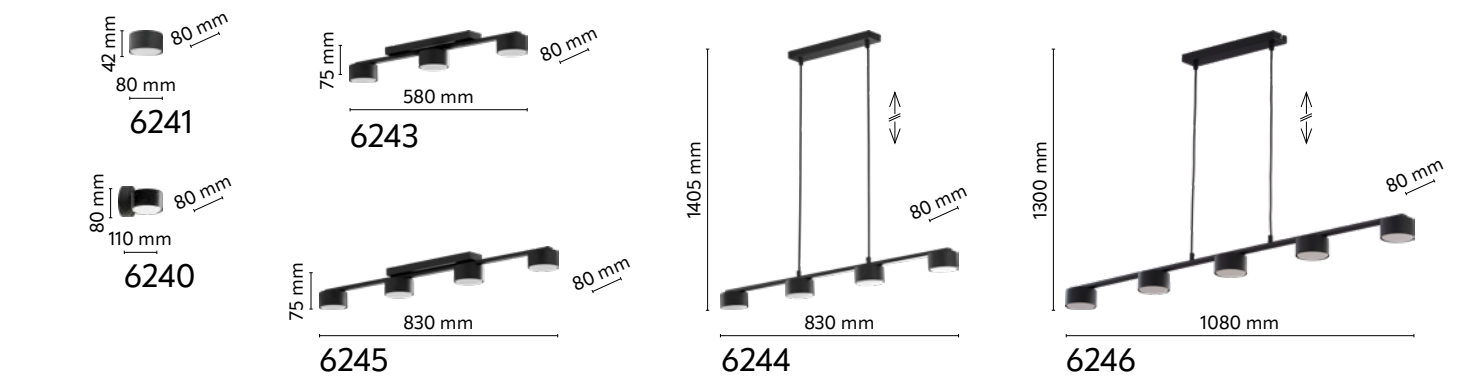

TK DALLAS

DALLAS GOLD, DALLAS BLACK

■ index: 6096 ■ index: 6241	↔ 80 mm ↗ 80 mm ↕ 42 mm	💡 1 x GX 53 | 230V | max 10W | LED
■ index: 6090 ■ index: 6240	↔ 110 mm ↗ 80 mm ↕ 80 mm	💡 1 x GX 53 | 230V | max 10W | LED
■ index: 6091 ■ index: 6243	↔ 580 mm ↗ 80 mm ↕ 75 mm	💡 3 x GX 53 | 230V | max 10W | LED
■ index: 6095 ■ index: 6245	↔ 830 mm ↗ 80 mm ↕ 75 mm	💡 4 x GX 53 | 230V | max 10W | LED
■ index: 6094 ■ index: 6244	↔ 830 mm ↗ 80 mm ↕ 1405 mm	💡 4 x GX 53 | 230V | max 10W | LED
■ index: 6092 ■ index: 6246	↔ 1080 mm ↗ 80 mm ↕ 1300 mm	💡 5 x GX 53 | 230V | max 10W | LED

material of the lamp: metal, plastic