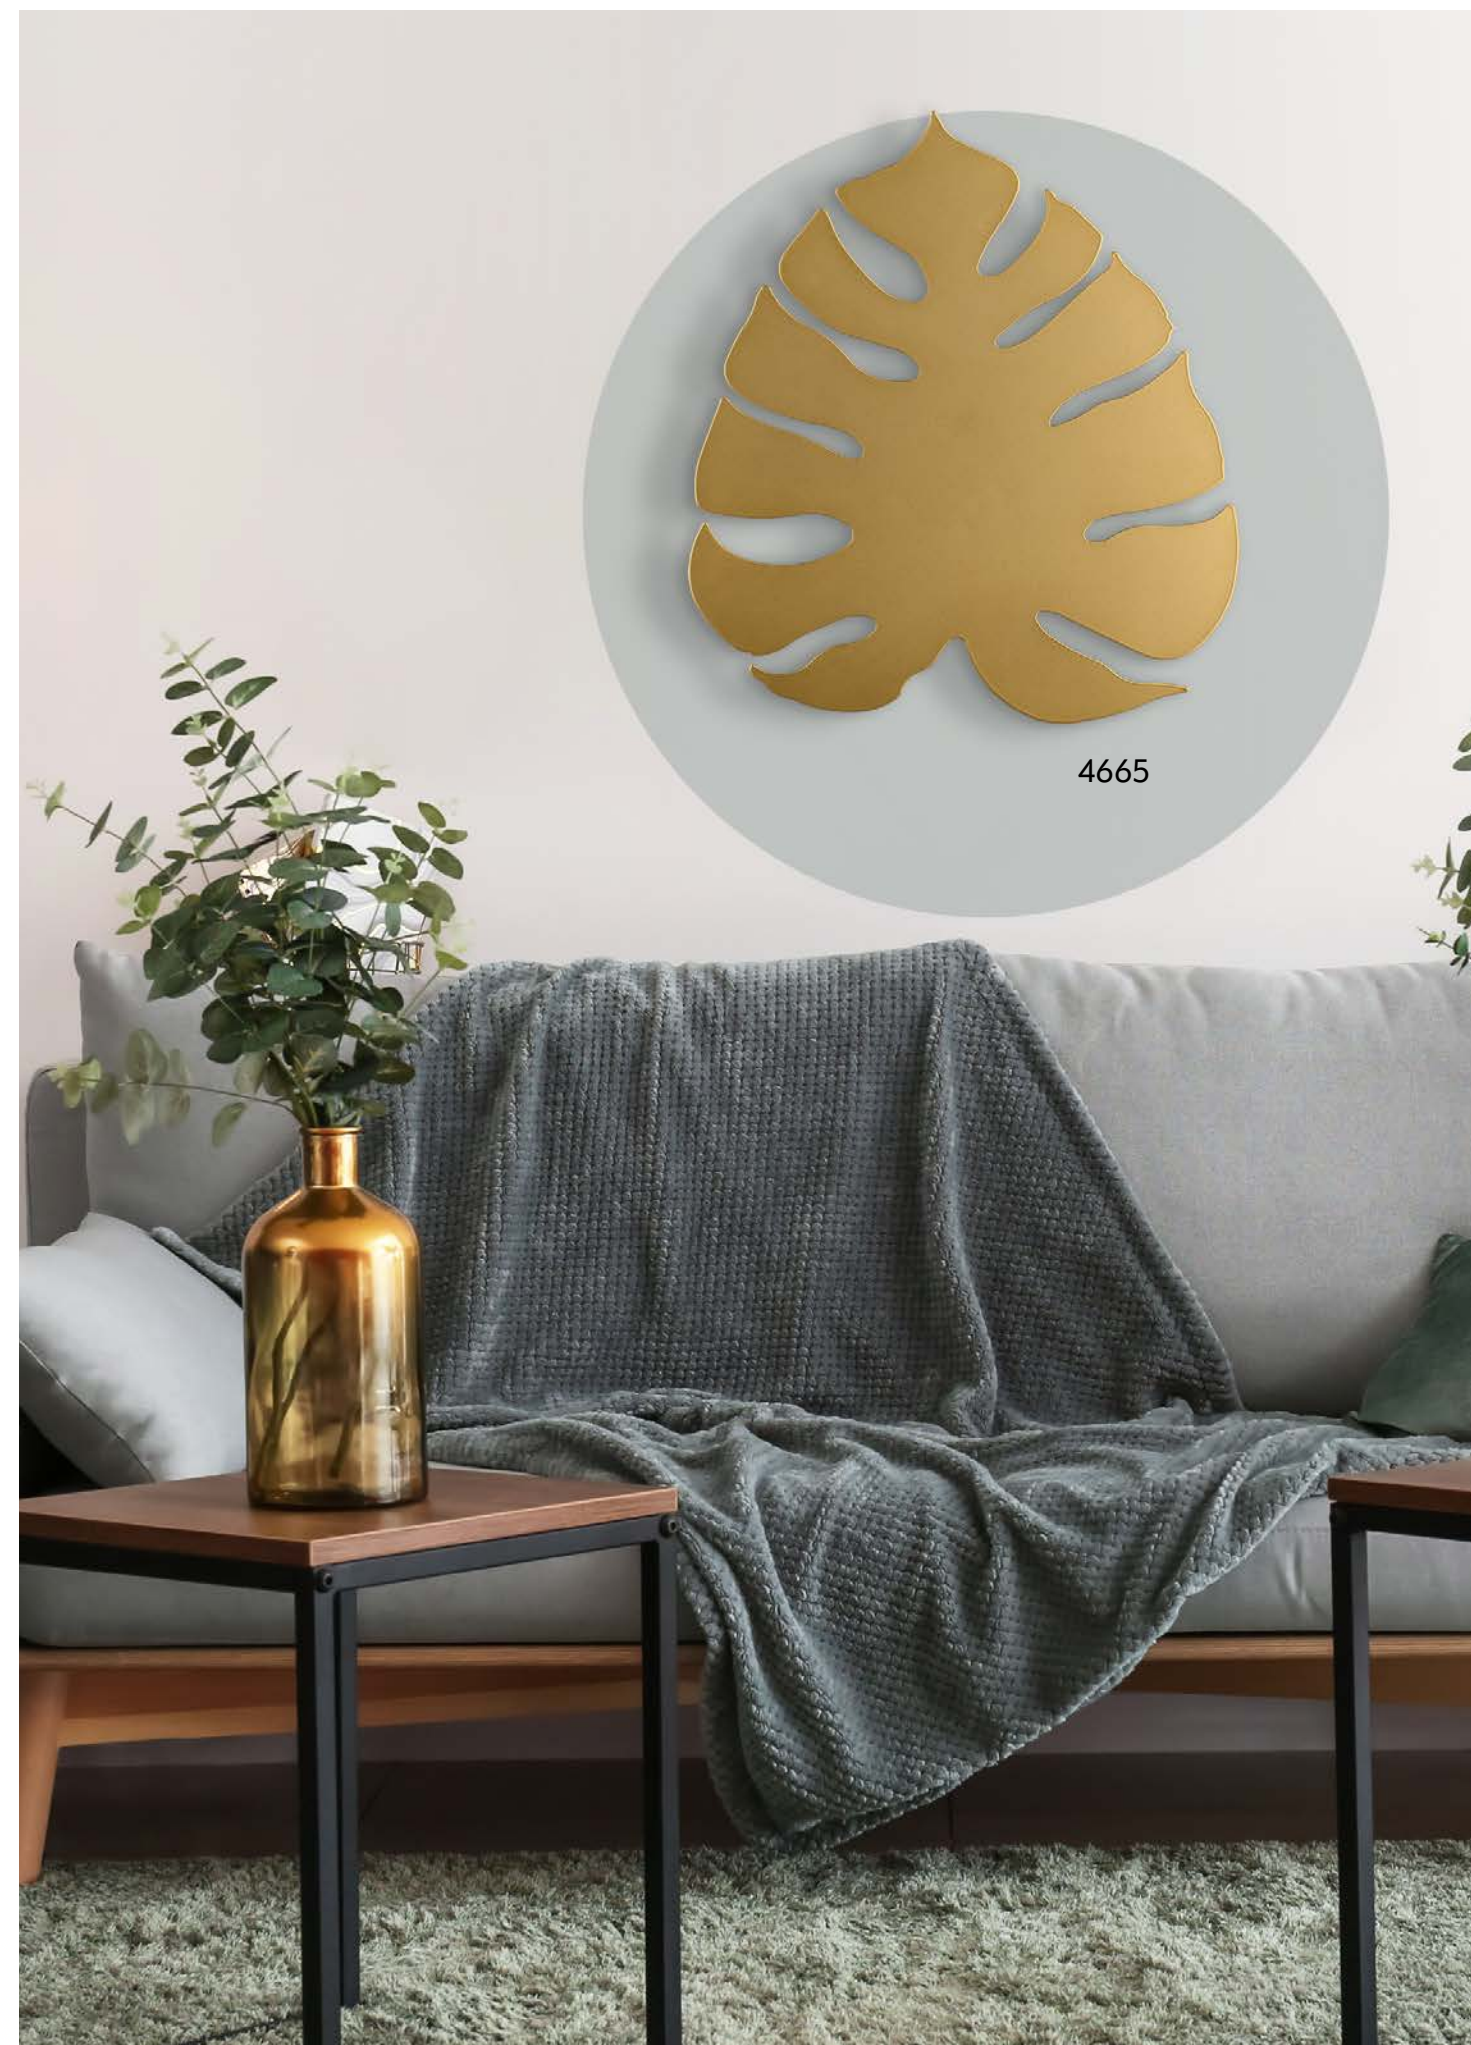

MONSTERA

MONSTERA WHITE, MONSTERA BLACK, MONSTERA GOLD, MONSTERA GREEN

 index: 4667 index: 4666 index: 4665 index: 4668	↔ 350 mm ↗ 45 mm ↕ 390 mm	💡 3 x G9 | 230V | max 6W | LED

material of the lamp: metal, plastic