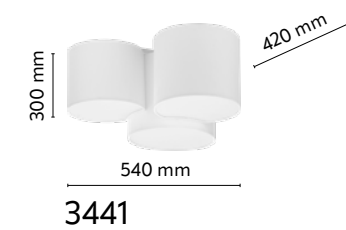

3441

MONA WHITE, MONA NATURE, MONA COLOUR, MONA GOLD

☐ index: 3441 (AB: 9194) ☐ index: 6591 (AB: 9406) ☐ index: 4183 (AB: 9360) ☐ index: 3445 (AB: 9198)	↔ 540 mm ↗ 420 mm ↓ 300 mm	💡 3 x E27 | 230V | max 15W | LED
☐ index: 3442 (AB: 9195) ☐ index: 6592 (AB: 9407) ☐ index: 4184 (AB: 9361) ☐ index: 3446 (AB: 9199)	↔ 690 mm ↗ 500 mm ↓ 300 mm	💡 4 x E27 | 230V | max 15W | LED
☐ index: 3443 (AB: 9196) ☐ index: 6593 (AB: 9408) ☐ index: 4185 (AB: 9362) ☐ index: 3447 (AB: 9200)	↔ 810 mm ↗ 470 mm ↓ 300 mm	💡 5 x E27 | 230V | max 15W | LED

material of the lamp: textile, metal, plastic