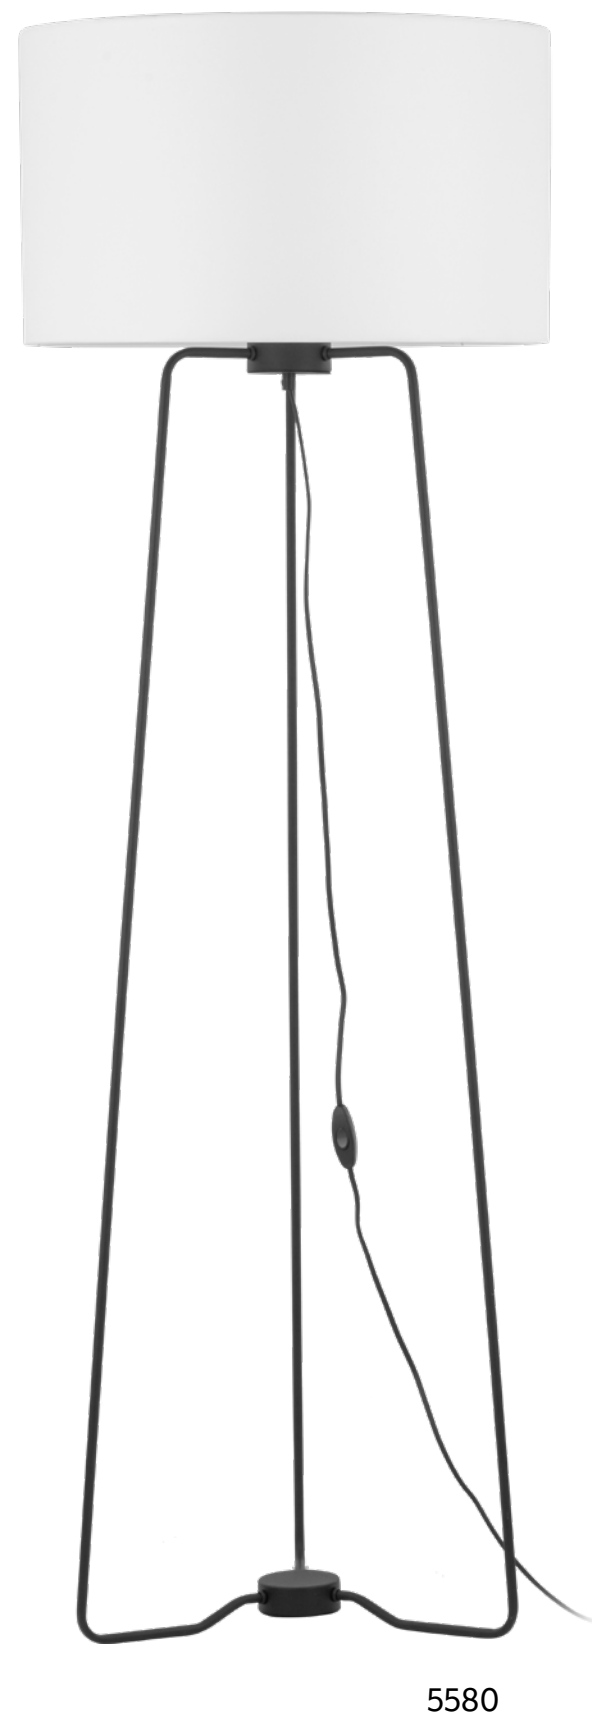

TAMPA

index: 5581 (AB: 9330)	↔ 350 mm	↗ 350 mm	↕ 650 mm	💡 1 x E27 | 230V | max15W | LED
index: 5580 (AB: 8705)	↔ 500 mm	↗ 500 mm	↕ 1520 mm	💡 1 x E27 | 230V | max15W | LED

material of the lamp: textile, metal, plastic