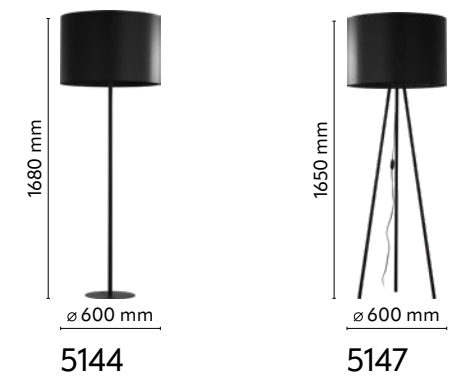

ROLLO

4194

ROLLO

index: 4194	↔ 960 mm	↗ 50 mm	↕ 1000 mm	💡 4411 lm 24V 30W 3000K LED
index: 1409	↔ 300 mm	↗ 300 mm	↕ 1400 mm	💡 4411 lm 24V 30W 3000K LED

material of the lamp: metal, wood, plastic

1409

ESTERA WOOD

material of the lamp: metal, wood, plastic, glass

ELIT BLACK WOOD

ELIT BLACK WOOD

index: 6309	↔ 52 mm	↗ 52 mm	↕ 1600 mm	💡 1 x GU10 230V max 10W LED
index: 6310	↔ 300 mm	↗ 300 mm	↕ 900 mm	💡 3 x GU10 230V max 10W LED
index: 6311	↔ 710 mm	↗ 52 mm	↕ 1600 mm	💡 4 x GU10 230V max 10W LED

material: material of the lamp: wood, metal, plastic

VIVIEN

index: 4756	↔ 52 mm	↗ 52 mm	↕ 1500 mm	💡 1 x GU10 230V max 10W LED
index: 4757	↔ 500 mm	↗ 52 mm	↕ 1200 mm	💡 3 x GU10 230V max 10W LED
index: 4758	↔ 1000 mm	↗ 52 mm	↕ 1370 mm	💡 5 x GU10 230V max 10W LED

material of the lamp: textile, metal, plastic

5594

5595

5143

WINSTON WHITE, WINSTON NATURE, WINSTON GRAY, WINSTON BLACK

<ul style="list-style-type: none"> index: 5142 (AB: 9375) index: 5594 (AB: 9047) index: 5143 (AB: 9376) index: 5144 (AB: 9377) 	<p>↔ 600 mm ↗ 600 mm ↕ 1680 mm</p>	<p>💡 1 x E27 230V max 15W LED</p>
<ul style="list-style-type: none"> index: 5145 (AB: 9375) index: 5595 (AB: 9047) index: 5146 (AB: 9376) index: 5147 (AB: 9377) 	<p>↔ 600 mm ↗ 600 mm ↕ 1650 mm</p>	<p>💡 1 x E27 230V max 15W LED</p>