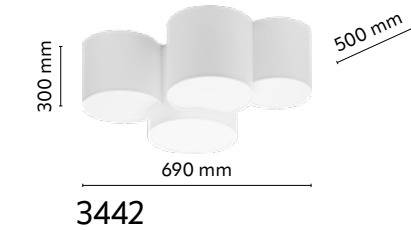

3442

MONA WHITE, MONA NATURE, MONA COLOUR, MONA GOLD

☐ index: 3441 (AB: 9194) ☐ index: 6591 (AB: 9406) ☐ index: 4183 (AB: 9360) ☐ index: 3445 (AB: 9198)	↔ 540 mm ↗ 420 mm ↓ 300 mm	💡 3 x E27 | 230V | max 15W | LED
☐ index: 3442 (AB: 9195) ☐ index: 6592 (AB: 9407) ☐ index: 4184 (AB: 9361) ☐ index: 3446 (AB: 9199)	↔ 690 mm ↗ 500 mm ↓ 300 mm	💡 4 x E27 | 230V | max 15W | LED
☐ index: 3443 (AB: 9196) ☐ index: 6593 (AB: 9408) ☐ index: 4185 (AB: 9362) ☐ index: 3447 (AB: 9200)	↔ 810 mm ↗ 470 mm ↓ 300 mm	💡 5 x E27 | 230V | max 15W | LED

material of the lamp: textile, metal, plastic