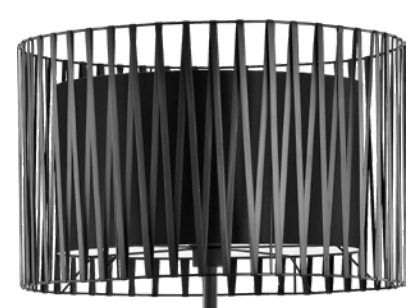

HARMONY BLACK

2899

HARMONY BLACK

index: 2898 (AB: 8721)	↔ 200 mm	↗ 200 mm	↕ 370 mm	💡 1 x E27 | 230V | max 15W | LED
index: 1654 (AB: 8576)	↔ 400 mm	↗ 400 mm	↕ 1650 mm	💡 1 x E27 | 230V | max 15W | LED
index: 1655 (AB: 8579)	↔ 500 mm	↗ 500 mm	↕ 1750 mm	💡 3 x E27 | 230V | max 15W | LED
index: 2899 (AB: 8579)	↔ 500 mm	↗ 500 mm	↕ 1580 mm	💡 1 x E27 | 230V | max 15W | LED
index: 1658 (AB: 8582)	↔ 715 mm	↗ 715 mm	↕ 210 mm	💡 4 x E27 | 230V | max 15W | LED

material of the lamp: textile, metal, plastic