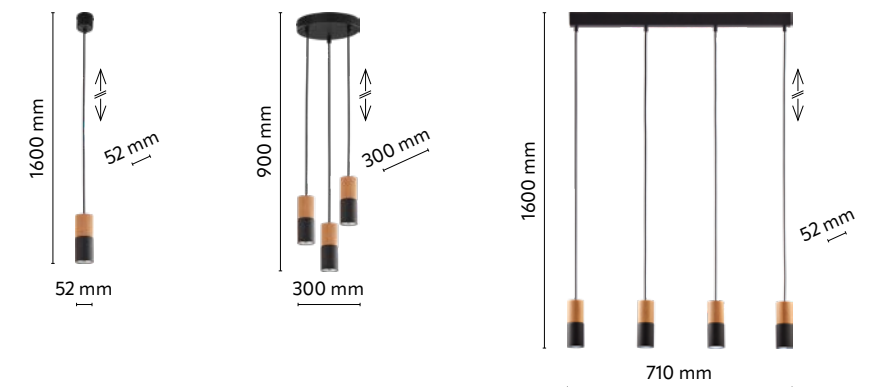

ELIT BLACK WOOD

ELIT BLACK WOOD

index: 6309	↔ 52 mm	↗ 52 mm	↕ 1600 mm	💡 1 x GU10 | 230V | max 10W | LED
index: 6310	↔ 300 mm	↗ 300 mm	↕ 900 mm	💡 3 x GU10 | 230V | max 10W | LED
index: 6311	↔ 710 mm	↗ 52 mm	↕ 1600 mm	💡 4 x GU10 | 230V | max 10W | LED

material of the lamp: metal, plastic, wood