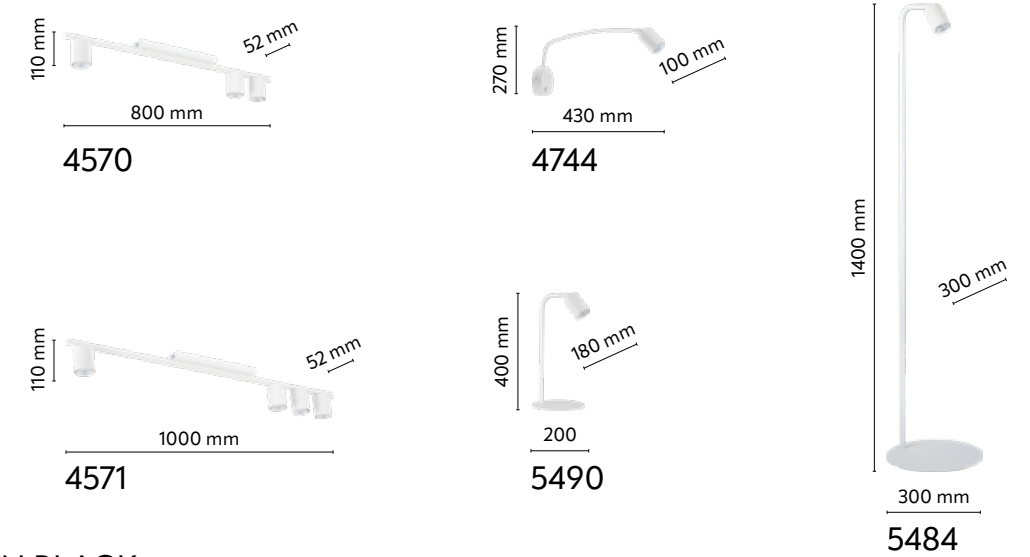

LOGAN WHITE, LOGAN BLACK

☐ index: 4570 ☒ index: 4565	↔ 800 mm ↗ 52 mm ⇅ 110 mm	💡 3 x GU10 | 230V | max 10W | LED
☐ index: 4571 ☒ index: 4566	↔ 1000 mm ↗ 52 mm ⇅ 110 mm	💡 4 x GU10 | 230V | max 10W | LED
☐ index: 4744 ☒ index: 4743	↔ 430 mm ↗ 100 mm ⇅ 270 mm	💡 1 x GU10 | 230V | max 10W | LED
☐ index: 5490 ☒ index: 5414	↔ 200 mm ↗ 180 mm ⇅ 400 mm	💡 1 x GU10 | 230V | max 10W | LED
☐ index: 5484 ☒ index: 5489	↔ 300 mm ↗ 300 mm ⇅ 1400 mm	💡 1 x GU10 | 230V | max 10W | LED

material of the lamp: metal, plastic