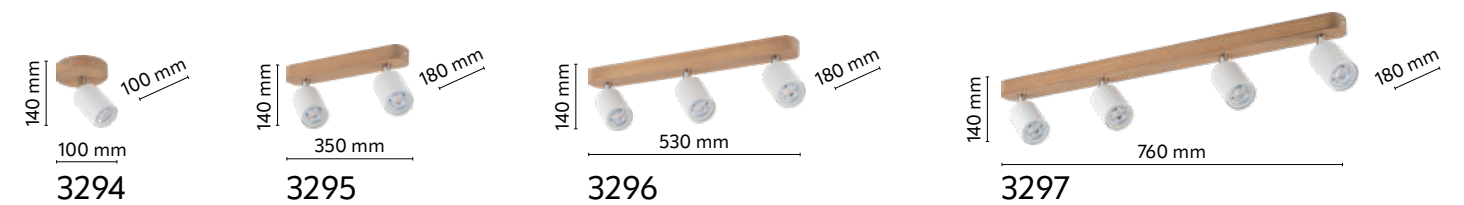

TK TOP WOOD

TOP WOOD WHITE, TOP WOOD BLACK

☐ index: 3294 ☒ index: 3290	↔ 100 mm ↗ 100 mm ↕ 140 mm	💡 1x GU10 | 230V | max 10W | LED
☐ index: 3295 ☒ index: 3291	↔ 350 mm ↗ 180 mm ↕ 140 mm	💡 2x GU10 | 230V | max 10W | LED
☐ index: 3296 ☒ index: 3292	↔ 530 mm ↗ 180 mm ↕ 140 mm	💡 3x GU10 | 230V | max 10W | LED
☐ index: 3297 ☒ index: 3293	↔ 760 mm ↗ 180 mm ↕ 140 mm	💡 4x GU10 | 230V | max 10W | LED

material of the lamp: metal, wood, plastic