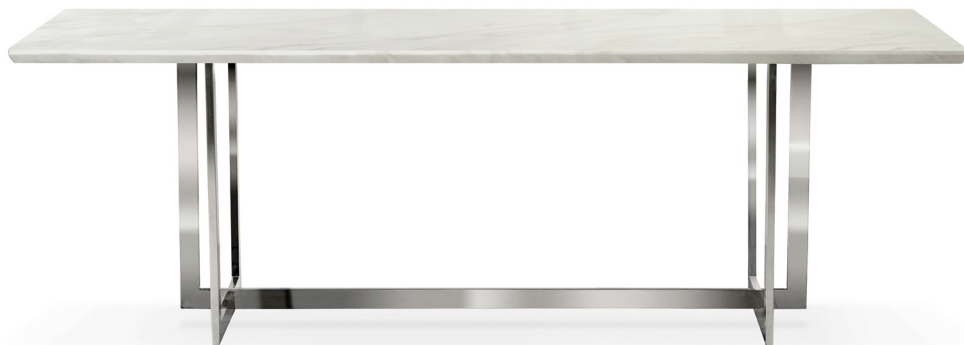

MARBLE

Table

A modern table made of limestone composite imitating real marble. The heavy, solid top is mounted on stainless steel legs.

MORE VARIANTS

180	90	76
220	100	76