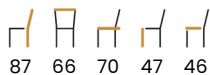

87 66 70 47 46