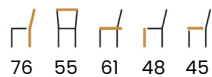

FABRIC COLOURS

fabric sampler