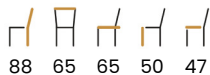

CORNELIUS

Chair

Cornelius is characterized by a fluffy silhouette that harmonizes with high armrests and solid legs made of natural wood.

LEG COLOURS

beech truffle oak nut

white gray black

FABRIC COLOURS

fabric sampler

Marbella fabric