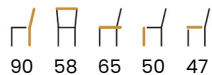

FABRIC COLOURS

fabric sampler

90 58 65 50 47