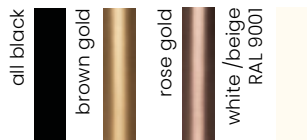

INES SUPREME SWIVEL

Comfortable armchair, on
swivel legs with
a soft seat

LEG COLOURS