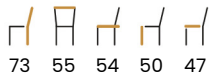

FABRIC COLOURS

fabric sampler