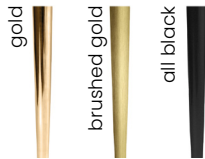

CHERRY

Armchair

The dynamic lines in combination with a delicate leg make the furniture look very modern, while maintaining an elegant and balanced character.

LEG COLOURS

SHELL

Sofa and pouffes

A beautiful furniture with an original character that brings a sea shell to your mind. This piece of furniture will bring a pinch of extravagance and feminine class to the room.

LEG COLOURS

FABRIC COLOURS

fabric sampler

SOFA 2:	82	160	81	40	53
SOFA 3:	82	180	81	40	53
POUFFE S:	42	54	54	42	49
POUFFE L:	44	120	52	44	52