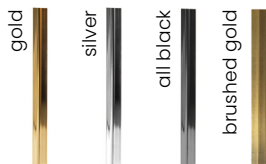

SCARLET

Chair

Modern and glamorous chair with a beautiful, dynamic line. High backrest and thick seat guarantee comfort and the right position.

LEG COLOURS