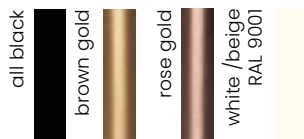

SHELLY SUPREME SWIVEL

Swivel Chair

Chair with
pocket spring seat and
enriched with
a **rotation system.**

LEG COLOURS