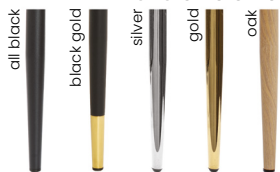

SHELLY

Chair

Less is more. Shelly is a basic model that has everything a chair should have, all decorated with stylish stitching.

LEG COLOURS