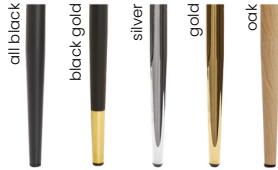

TULIP

Chair

Stylish bucket chair inspired by the art-deco era. Perfect for modern interiors and glamor dining rooms.

LEG COLOURS