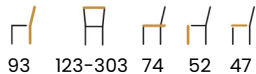

FABRIC COLOURS

fabric sampler

93 123-303 74 52 47