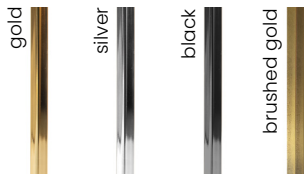

MARCILLE 2

Chair

Marcille is a stylish chair with a modern leg. Its design makes it impossible to pass by indifferently. It fits perfectly into any type of interior.

LEG COLOURS