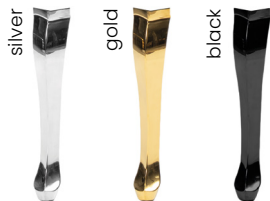

EDWARD GLAMOUR

Chair

Edward is an upholstered chair in a classic style. Decorative ribbing on the back of the chesterfield style adds elegance and refinement.

LEG COLOURS

FABRIC COLOURS

fabric sampler