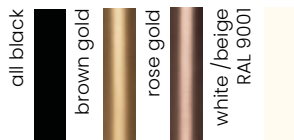

AINE

SUPREME SWIVEL

Swivel Chair

Chair with
pocket spring seat and
enriched with
a **rotation system**.

LEG COLOURS