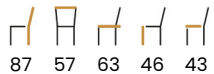

### VARIANTS AVAILABLE

black legs

dark gray

gray

black

green

honey

turquoise