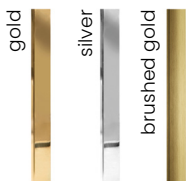

TULUZA

Chair

A combination of a classic chesterfield seat with a modern skid, which results in an interesting and unusual model.

LEG COLOURS