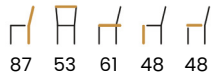

FABRIC COLOURS

fabric sampler