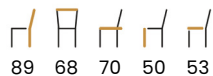

TESSA

Chair

Swivel chair is a perfect option for those who seek a sturdy and comfortable piece of furniture for their office or study. Its swivel mechanism provides the user with freedom of movement, and its solid construction ensures reliability for years to come.

LEG COLOURS

black, gold

FABRIC COLOURS

fabric sampler