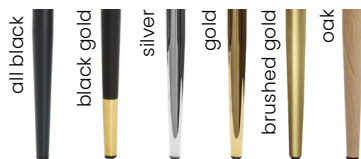

TULIP BAR

Bar Chair

Stylish bar stool inspired by the art-deco era. Perfect for modern and glamor interiors.

LEG COLOURS