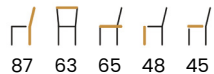

MARIVA

Chair

Chair is a combination of elegance and comfort that turns every seating experience into pure pleasure.

LEG COLOURS

black

FABRIC COLOURS

beige gray