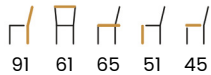

FABRIC COLOURS

fabric sampler