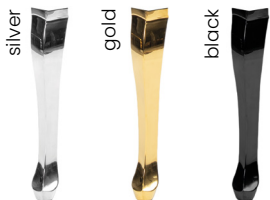

LORD GLAMOUR

Chair

Lord is an upholstered chair in a classic style. Decorative ribs on the backrest, in the chesterfield style, add elegance and refinement.

LEG COLOURS

FABRIC COLOURS

fabric sampler