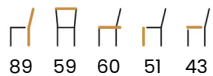

FABRIC COLOURS

fabric sampler