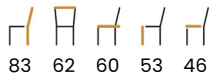

BOSTON WHEELS

Chair

The Boston chair has been enhanced with wheels that allow you to easily turn in the desired direction.

LEG COLOURS

all black

FABRIC COLOURS

fabric sampler

BOSTON BAR

Bar Chair

Chair with an uncompromising form – elegant and full of class, in a way its design is almost formal. What distinguishes Brixton the most is the focus on the comfort of use.

LEG COLOURS

all black

FABRIC COLOURS

fabric sampler

M:	96	61	61	67	46
L:	111	61	61	80	46