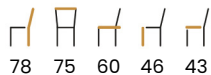

FABRIC COLOURS

fabric sampler