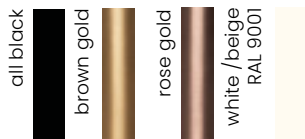

TULIP

SUPREME SWIVEL

Swivel Chair

Chair with
pocket spring seat and
enriched with
a **rotation system**.

LEG COLOURS