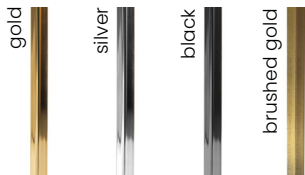

MARCILLE

Chair

Marcille is a stylish chair with a modern leg. Its design makes it impossible to pass by indifferently. It fits perfectly into any type of interior.

LEG COLOURS