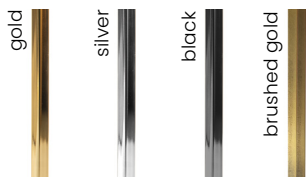

MARCILLE 2 BAR

Bar Chair

Marcille is a stylish chair with a modern leg. Its design makes it impossible to pass by indifferently. It fits perfectly into any type of interior.

LEG COLOURS

FABRIC COLOURS

fabric sampler

M:	102	54	55	70	47
L:	112	54	55	80	47