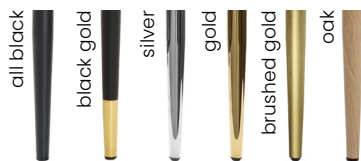

AINE BAR

Bar Chair

Slim, simple and elegant, and also very comfortable.

LEG COLOURS