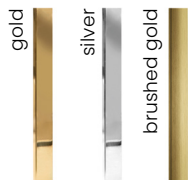

VEGAS

Chair

Vegas is a modern piece of furniture that gives the room grace with a hint of electrifying elegance.

LEG COLOURS