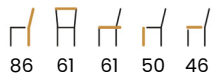

FABRIC COLOURS

fabric sampler