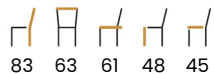

FABRIC COLOURS

fabric sampler