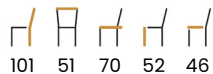

ITALIA

Chair

LEG COLOURS

beech truffle oak nut

white gray black

FABRIC COLOURS

fabric sampler

101 51 70 52 46

Jukee
fabric

NO ASSEMBLY REQUIRED