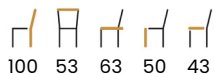

FABRIC COLOURS

fabric sampler