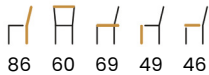

FABRIC COLOURS

fabric sampler