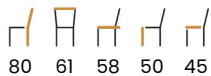

FABRIC COLOURS

fabric sampler