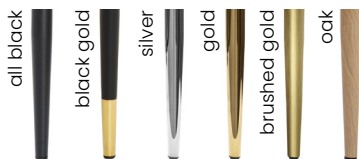

SHELLY BAR

Bar Chair

The seductive line of the stool is emphasized by delicate stitching on the seat, creating a coherent whole.

LEG COLOURS