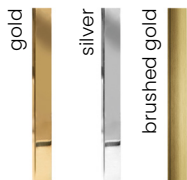

VEGAS

Bar Chair

Modern bar stool based on a semicircle. The structure is based on a golden stainless steel frame, which brings luxury and elegance to the interior.

LEG COLOURS

FABRIC COLOURS

fabric sampler

M:	82	54	49	69	43
L:	92	54	49	79	43