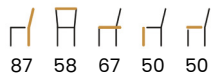

FABRIC COLOURS

fabric sampler

87 58 67 50 50