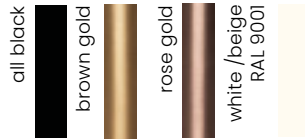

PONTE SUPREME SWIVEL

Swivel Chair

Chair with
pocket spring seat and
enriched with
a **rotation system**.

LEG COLOURS