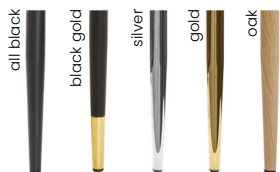

KORFU

Chair

Basic bucket chair which charms with its simple form for any type of interior.

LEG COLOURS