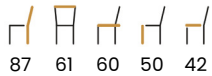

FABRIC COLOURS

fabric sampler