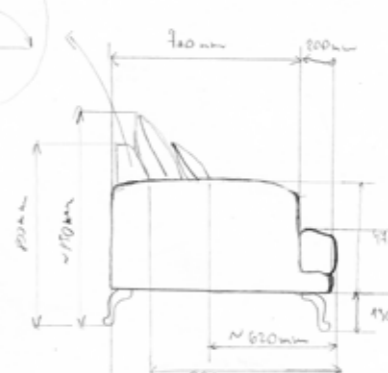

“Regardless of who you are, where you live and how your home looks - in this collection you will find leisure that fits your lifestyle perfectly.”

Lucyna Kuciejczyk

Furniture is a creation that combines functionality with beauty. The idea for a perfect product has to include not only beautiful and useful forms and quality of execution, but also understanding of the needs and expectations of customers. For this reason, while creating the Soul collection, we tried to look at our work from multiple perspectives and to never lose track of details. They are the elements that create the whole, and every one of them - even the smallest one - makes a huge difference.

Lucyna Kuciejczyk

Grzegorz Duszak

Our goal was to create the pieces of furniture that provide perfect comfort of use everyday, and among which every woman can find part of herself. Our every creation is unique, just like every design we worked on is exceptional. Together with the Soul collection, we invite you on a journey to the world of exceptional comfort, where beautiful furniture changes ordinary interiors into places you can call home.

Grzegorz Duszak