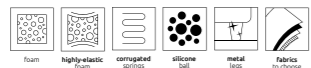

dim. 190x85x91 cm
Fabric: Pedro 1812 Orange