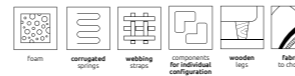

COLLECTION COMPONENTS

dim. 62x83x84 cm
Fabric: Pedro 1826 Grey

dim. 82x48x62 cm
Fabric: Pedro 1826 Grey

dim. 72x83x154 cm
Fabric: Pedro 1826 Grey

dim. 84x83x84 cm
Fabric: Pedro 1826 Grey

Example arrangement
Fabric: Pedro 1826 Grey

dim. 82x83x84 cm
Fabric: Pedro 1826 Grey

dim. 21x60x82 cm
Fabric: Pedro 1826 Grey

dim. 122x83x85 cm
Fabric: Pedro 1826 Grey

dim. 162x83x84 cm
sleeping area: 117x157 cm
Fabric: Pedro 1826 Grey

Dimensions of upholstered furniture shown in the catalogue are expressed in cm in the following order: width/height/depth.