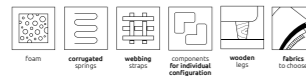

COLLECTION COMPONENTS

dim. 62x83x84 cm
Fabric: Pedro 1826 Grey

dim. 82x48x62 cm
Fabric: Pedro 1826 Grey

dim. 72x83x154 cm
Fabric: Pedro 1826 Grey

dim. 84x83x84 cm
Fabric: Pedro 1826 Grey

Example arrangement
Fabric: Pedro 1826 Grey

dim. 82x83x84 cm
Fabric: Pedro 1826 Grey

dim. 21x60x82 cm
Fabric: Pedro 1826 Grey

dim. 122x83x85 cm
Fabric: Pedro 1826 Grey

dim. 162x83x84 cm
sleeping area: 117x157 cm
Fabric: Pedro 1826 Grey

Dimensions of upholstered furniture shown in the catalogue are expressed in cm in the following order: width/height/depth.