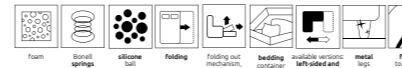

dim. 303x97x243 cm
sleeping
area: 133x268 cm
Fabric: Sigma 09 Grey