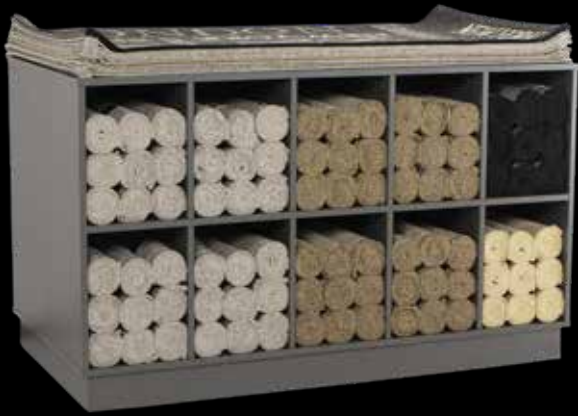

Sales Presenter 1

Size (approximately)
Width 230 cm / Depth 190 cm / Height 70 cm

Sales Presenter 2

Size (approximately)
Width 230 cm / Depth 160 cm / Height 89 cm

Carpet Department. LALEE VARIOUS.

152

Sales Presenter 3