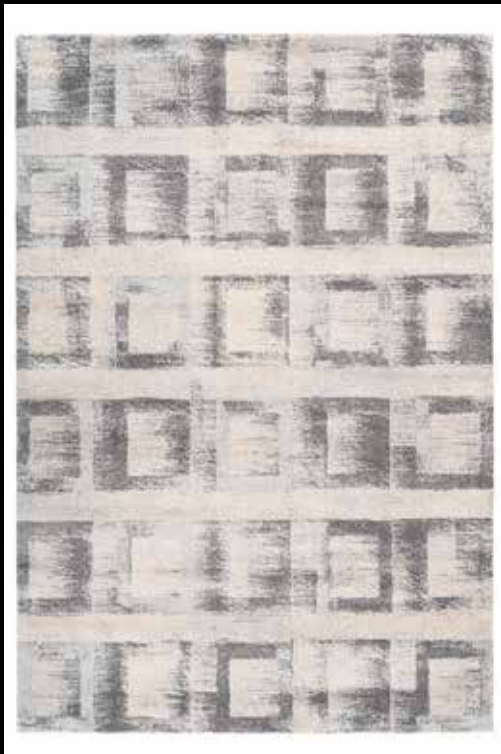

SEN 500 Grey