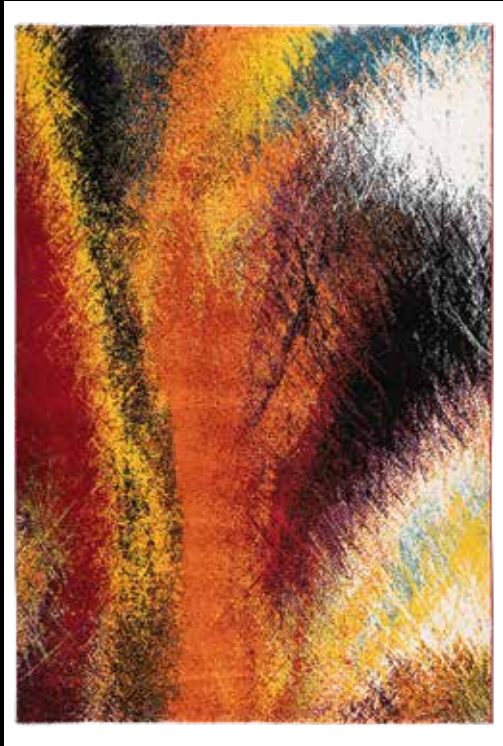

ESP 300 Rainbow