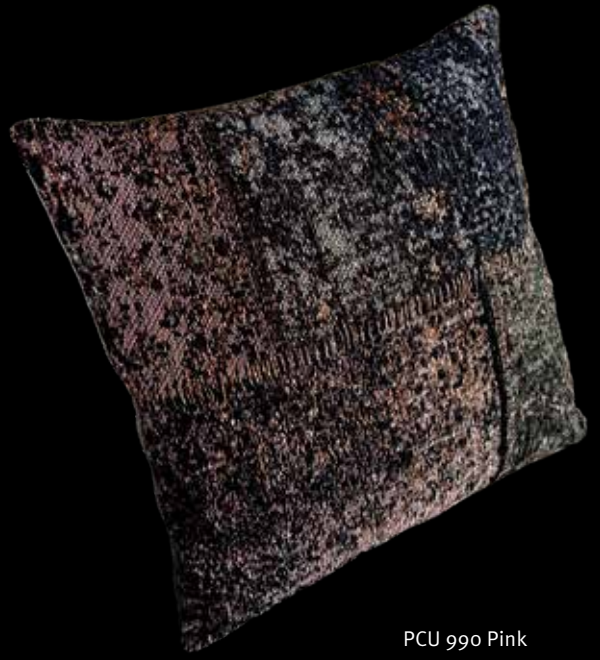

PCU 990 Pink