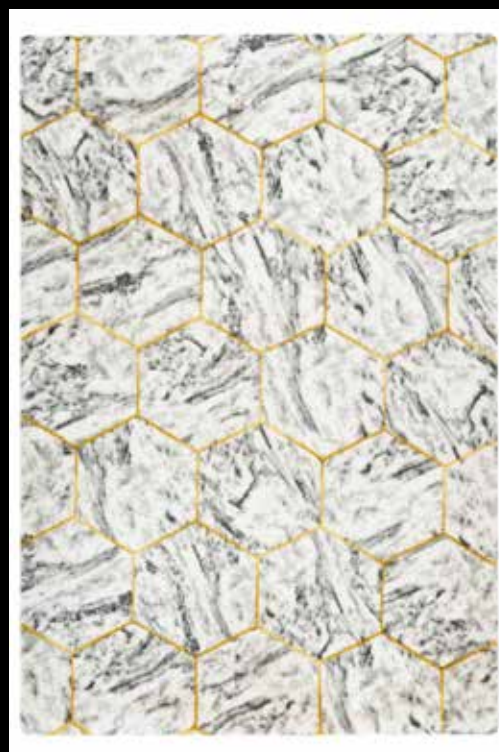

WITH LALEE I CAN
REINVENT MYSELF
EVERY DAY.
Crazy & Classy—
just like me.

16

A close-up photograph of a light brown, shaggy fur collar, likely from a coat or jacket. The fur is thick and has a natural, slightly wavy texture. The background is a solid, vibrant pink color. A dark brown horizontal band is overlaid across the middle of the image, containing the text 'LALEE Hides.' in white, sans-serif font.

MAR 701 Yellow

MAR 702 Yellow

Pile

100 % Polyester

Specials

Power Loomed, Digital Printed, Super Soft Polyester,
Soft Touch, High Density

Total Height

± 31 mm