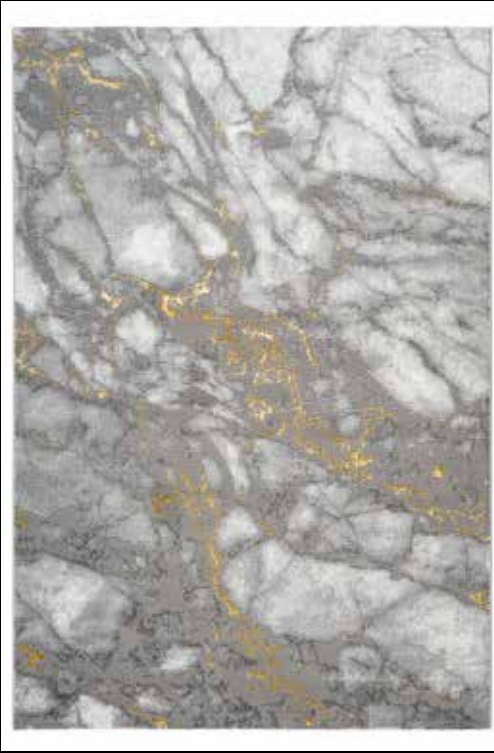

MAS 400 Gold