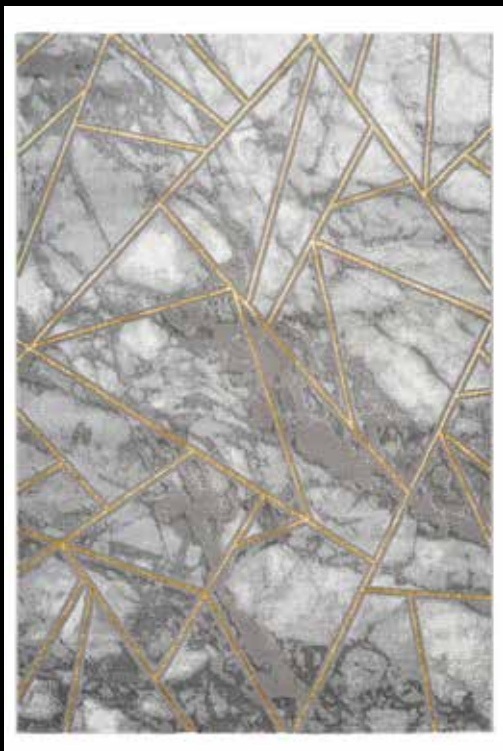

MAS 402 Gold