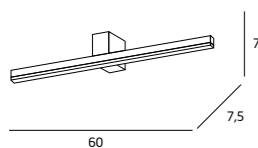

W0231 CZARNE / BLACK

1x7,5W LED 230V
975lm 3000K

METAL