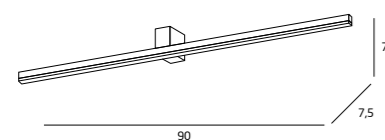

W0232 CZARNE / BLACK

1x9W LED 230V
1115lm 3000K

METAL