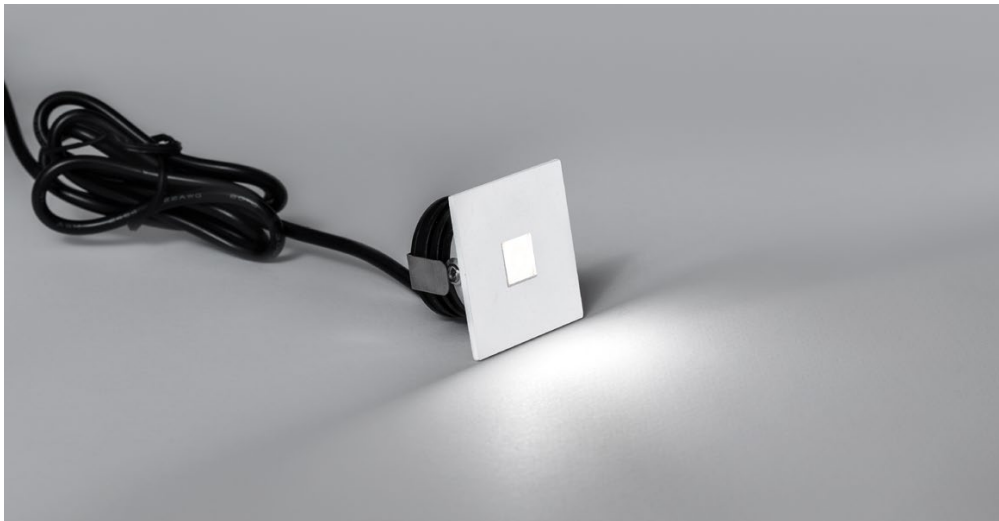

IP54

White Aluminium
LED 1 Watt 60Lm 3000K
CRI>80 3 Volt 50Hz IP54
L: 3.7 W: 2.2 H: 3.7 cm
Cut Out: 3.2 cm
Cable Length 1.80m
Connect it with driver 9020170

Black Aluminium
LED 1 Watt 60Lm 3000K
CRI>80 3 Volt 50Hz IP54
L: 3.7 W: 2.2 H: 3.7 cm
Cut Out: 3.2 cm
Cable Length 1.80m
Connect it with driver 9020170

White Aluminium
LED 1 Watt 60Lm 3000K
CRI>80 3 Volt 50Hz IP54
L: 3.7 W: 2.2 H: 3.7 cm
Cut Out: 3.2 cm
Cable Length 1.80m
Connect it with driver 9020170

White Aluminium
LED 1 Watt 60Lm 3000K
CRI>80 3 Volt 50Hz IP54
L: 3.9 W: 2.2 H: 3.9 cm
Cut Out: 3.4 cm
Cable Length 1.80m
Connect it with driver 9020170

White Aluminium
LED 1 Watt 60Lm 3000K
CRI>80 3 Volt 50Hz IP54
D: 3.7 W: 2.2 H: 3.7 cm
Cut Out: 3.2 cm
Cable Length 1.80m
Connect it with driver 9020170

White Aluminium
LED Chip Cree 2 Watt 80Lm
CRI>80 100-240 Volt 50Hz 3000K
Beam 49° IP54
D: 5 W: 5 H: 5 cm
Cut Out: 4.5 cm
Driver Included