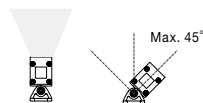

INSTALLATION

**[ALP]
9010009**

Sandy Black Aluminium & Glass
LED Chip Cree 2x10 Watt 1200Lm
CRI>80 220-240 Volt 50Hz 3000K
Beam 7° IP67
D: 5.5 W: 7 H: 17 cm