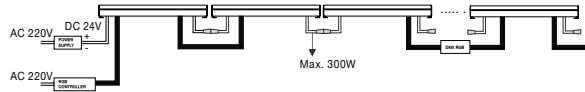

[CONTROLLER]
9011101

DMX CONTROLLER
Used to Control Max 1000 pcs

INSTALLATION

CONNECTION

**IP67
WATERPROOF**

**[WALL WASHER]
9011161**

Wall Washer
Sandy Black Aluminium & Glass
LED Chip Cree 36 Watt 3670Lm 3000K
CRI>80 DC24V Adjustable
Beam 30° IP67
L: 100 W: 6.5 H: 12 cm
Max Power 300 Watt