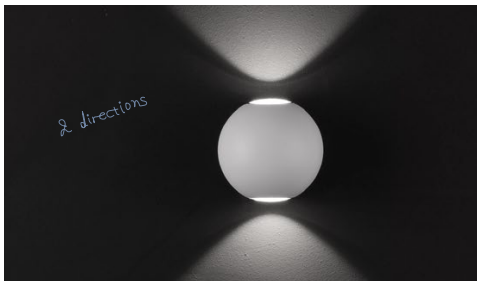

[COMO]
852436

Sandy White Aluminium & Glass
LED 4x1 Watt 265Lm 3000K
CRI>80 220-240 Volt 50Hz
Beam 4x51° IP54
D: 11 W: 8.5 cm
Light in 4 directions