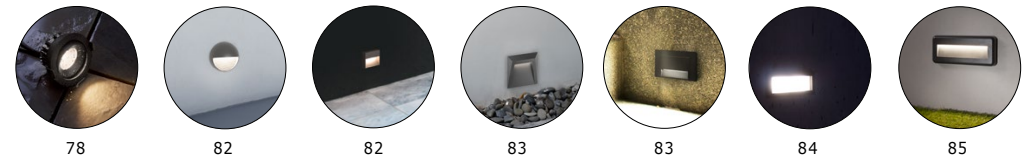

[P. 068]

[P. 080]

[P. 096]

[P. 102]

THINGS TO LOOK FOR

FLOOR & WALL

[AGOSTO]
9277151

Black Die-Casting
Aluminium & Acrylic
LED 6 Watt 420Lm 3000K
CRI>80 100-240 Volt 50Hz
IP54
D: 11 H: 50 cm

[AGOSTO]
9207615

Black Die-Casting
Aluminium & Acrylic
LED 6 Watt 420Lm 3000K
CRI>80 100-240 Volt 50Hz
IP54
D: 11 W: 11 cm

[AGOSTO]
9207616

Black Die-Casting
Aluminium & Acrylic
LED 6 Watt 420Lm 3000K
CRI>80 100-240 Volt 50Hz
IP54
L: 11 W: 11 H: 11 cm