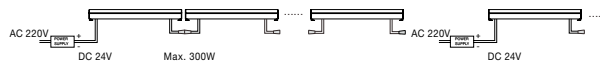

CONNECTION