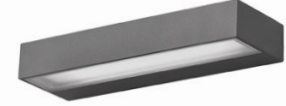

IP65

[FUNGO]
9027202

Sandy White Aluminium
Glass Diffuser
LED 12 Watt 720Lm 3000K
CRI>80 220-240 Volt 50Hz
Beam 120° IP65

L: 22 W: 7.6 H: 3.2 cm
LED [certification icons]

[FUNGO]
9027201

Dark Gray Aluminium
Glass Diffuser
LED 12 Watt 720Lm 3000K
CRI>80 220-240 Volt 50Hz
Beam 120° IP65

L: 22 W: 7.6 H: 3.2 cm
LED [certification icons]