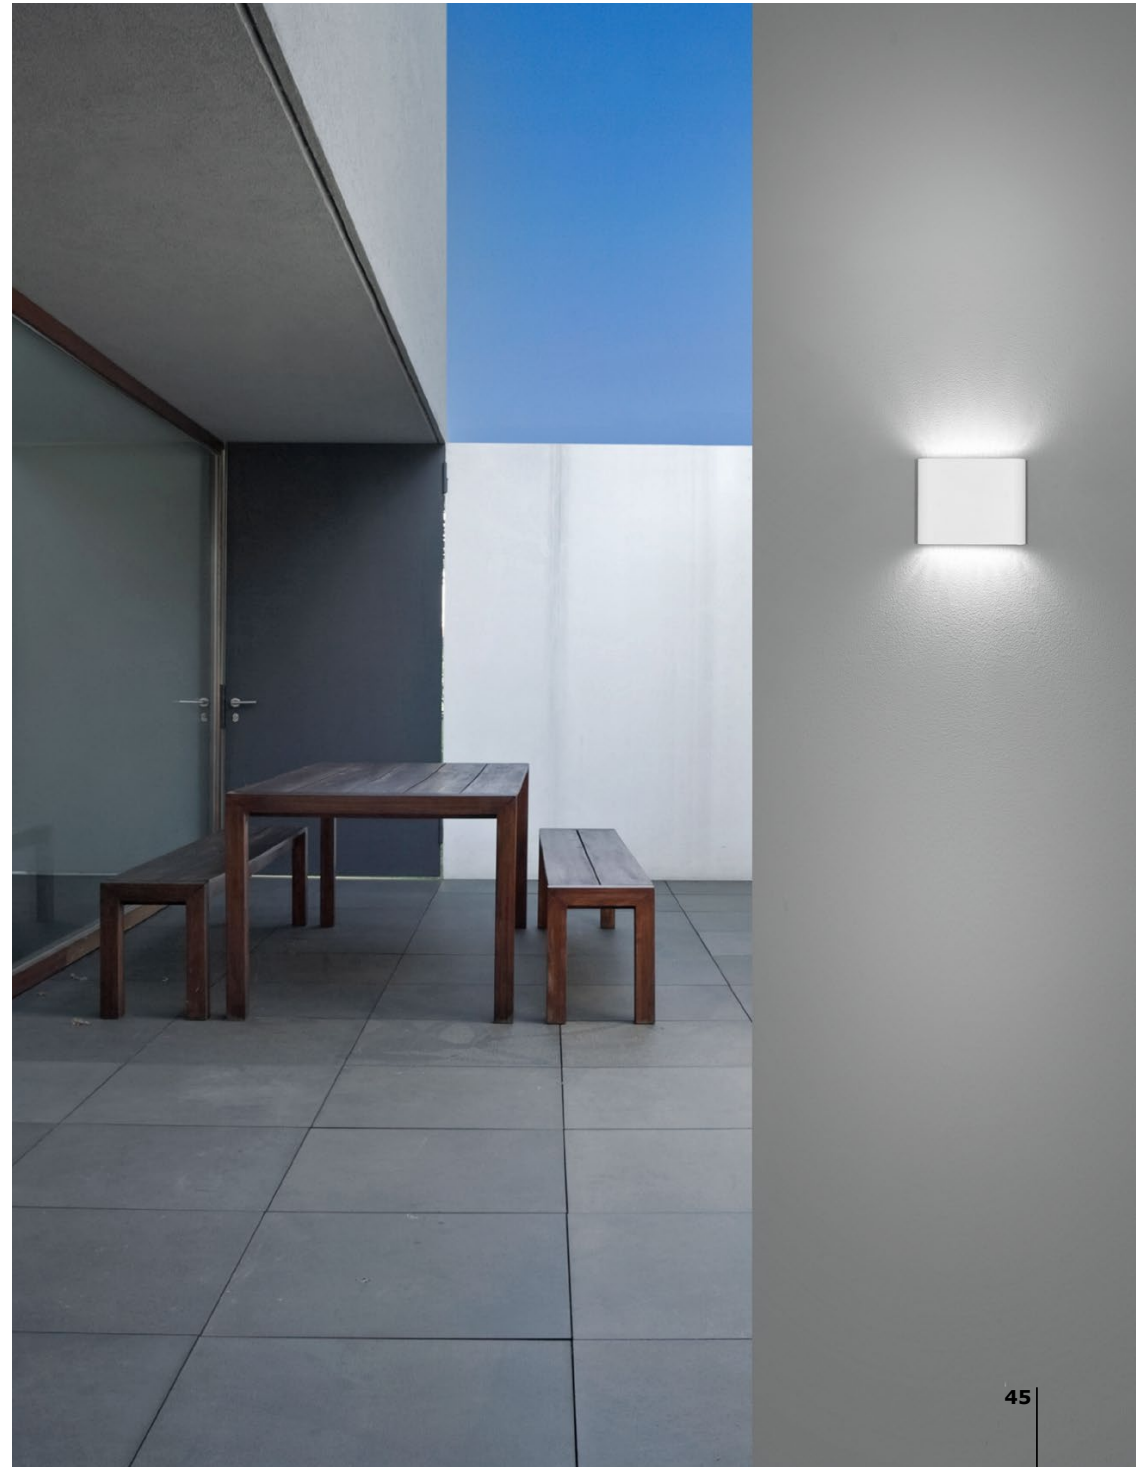

[SOHO]
740401

Dark Gray Aluminium
Glass Diffuser
LED 2x3 Watt 480Lm 3000K
CRI>80 220-240 Volt 50Hz
Beam 2x60° IP54
L: 12 W: 3 H: 9 cm

[SOHO]
740404

Dark Gray Aluminium
Glass Diffuser
LED 2x5 Watt 800Lm 3000K
CRI>80 220-240 Volt 50Hz
Beam 2x60° IP54
L: 18.5 W: 3 H: 10 cm

[SOHO]
740402

Sandy White Aluminium
Glass Diffuser
LED 2x3 Watt 480Lm 3000K
CRI>80 220-240 Volt 50Hz
Beam 2x60° IP54
L: 12 W: 3 H: 9 cm

[SOHO]
740403

Sandy White Aluminium
Glass Diffuser
LED 2x5 Watt 800Lm 3000K
CRI>80 220-240 Volt 50Hz
Beam 2x60° IP54
L: 18.5 W: 3 H: 10 cm