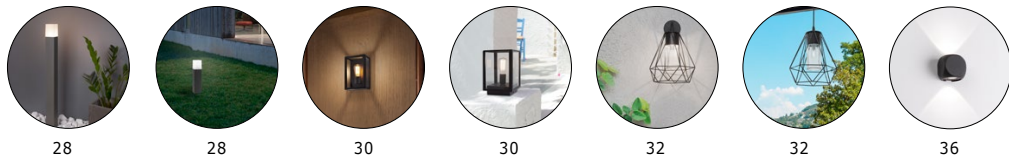

[P. 068]

[P. 080]

[P. 096]

[P. 102]

THINGS TO LOOK FOR

FLOOR & WALL

[AGOSTO]
9277151

Black Die-Casting
Aluminium & Acrylic
LED 6 Watt 420Lm 3000K
CRI>80 100-240 Volt 50Hz
IP54
D: 11 H: 50 cm

[AGOSTO]
9207615

Black Die-Casting
Aluminium & Acrylic
LED 6 Watt 420Lm 3000K
CRI>80 100-240 Volt 50Hz
IP54
D: 11 W: 11 cm

[AGOSTO]
9207616

Black Die-Casting
Aluminium & Acrylic
LED 6 Watt 420Lm 3000K
CRI>80 100-240 Volt 50Hz
IP54
L: 11 W: 11 H: 11 cm