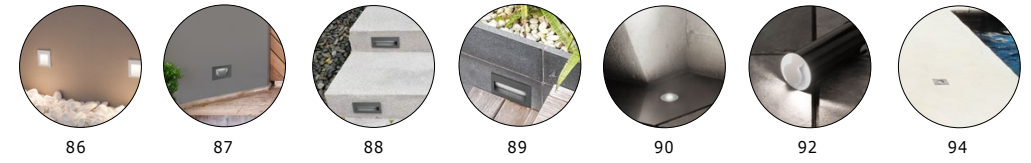

[P. 068]

[P. 080]

[P. 096]

[P. 102]

THINGS TO LOOK FOR

FLOOR & WALL

[AGOSTO]
9277151

Black Die-Casting
Aluminium & Acrylic
LED 6 Watt 420Lm 3000K
CRI>80 100-240 Volt 50Hz
IP54
D: 11 H: 50 cm

[AGOSTO]
9207615

Black Die-Casting
Aluminium & Acrylic
LED 6 Watt 420Lm 3000K
CRI>80 100-240 Volt 50Hz
IP54
D: 11 W: 11 cm

[AGOSTO]
9207616

Black Die-Casting
Aluminium & Acrylic
LED 6 Watt 420Lm 3000K
CRI>80 100-240 Volt 50Hz
IP54
L: 11 W: 11 H: 11 cm