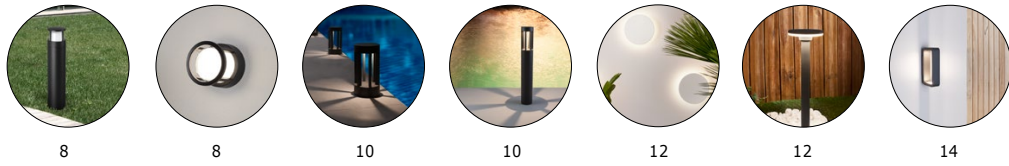

[P. 068]

[P. 080]

[P. 096]

[P. 102]

THINGS TO LOOK FOR

FLOOR & WALL

[AGOSTO]
9277151

Black Die-Casting
Aluminium & Acrylic
LED 6 Watt 420Lm 3000K
CRI>80 100-240 Volt 50Hz
IP54
D: 11 H: 50 cm