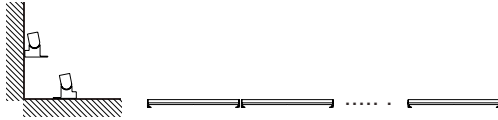

INSTALLATION