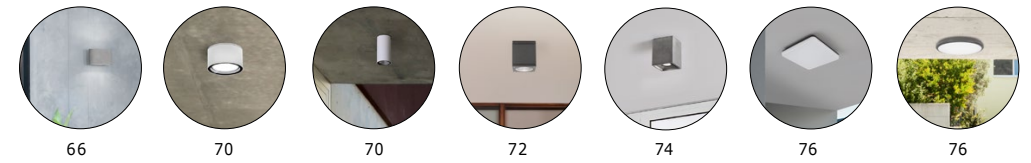

[P. 068]

[P. 080]

[P. 096]

[P. 102]

THINGS TO LOOK FOR

FLOOR & WALL

[AGOSTO]
9277151

Black Die-Casting
Aluminium & Acrylic
LED 6 Watt 420Lm 3000K
CRI>80 100-240 Volt 50Hz
IP54
D: 11 H: 50 cm