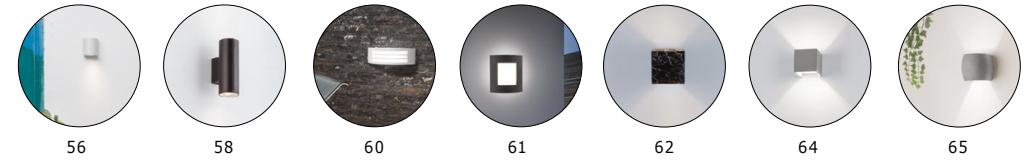

[P. 068]

[P. 080]

[P. 096]

[P. 102]

THINGS TO LOOK FOR

FLOOR & WALL

[AGOSTO]
9277151

Black Die-Casting
Aluminium & Acrylic
LED 6 Watt 420Lm 3000K
CRI>80 100-240 Volt 50Hz
IP54
D: 11 H: 50 cm