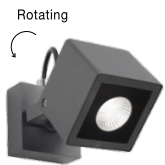

**[FOCUS
752470]**

Dark Gray Aluminium & Glass
Osram LED 6 Watt 420Lm 3000K
CRI>80 220-240 Volt 50Hz
Beam 44° IP54
L: 8.5 W: 14 H: 12 cm