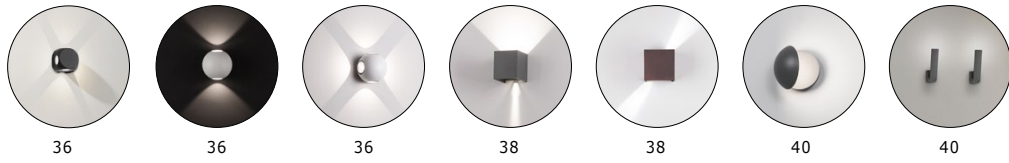

[P. 068]

[P. 080]

[P. 096]

[P. 102]

THINGS TO LOOK FOR

FLOOR & WALL

[AGOSTO]
9277151

Black Die-Casting
Aluminium & Acrylic
LED 6 Watt 420Lm 3000K
CRI>80 100-240 Volt 50Hz
IP54
D: 11 H: 50 cm