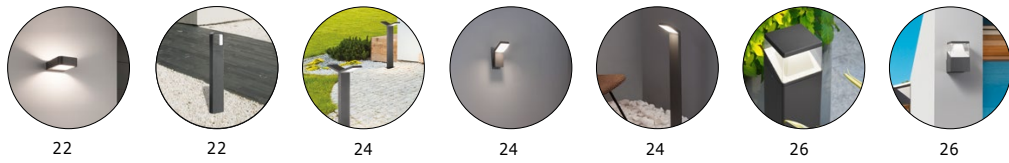

[P. 068]

[P. 080]

[P. 096]

[P. 102]

THINGS TO LOOK FOR

FLOOR & WALL

[AGOSTO]
9277151

Black Die-Casting
Aluminium & Acrylic
LED 6 Watt 420Lm 3000K
CRI>80 100-240 Volt 50Hz
IP54
D: 11 H: 50 cm