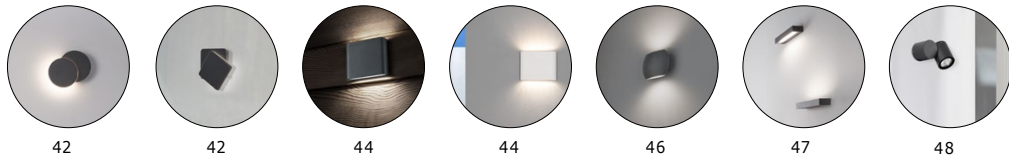

[P. 068]

[P. 080]

[P. 096]

[P. 102]

THINGS TO LOOK FOR

FLOOR & WALL

[AGOSTO]
9277151

Black Die-Casting
Aluminium & Acrylic
LED 6 Watt 420Lm 3000K
CRI>80 100-240 Volt 50Hz
IP54
D: 11 H: 50 cm