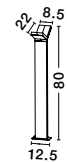

[PARK]
713124

Aluminium Dark Gray
Acrylic Diffuser
LED 2x6 Watt 700Lm 3000K
CRI>80 220-240 Volt 50Hz
Beam Angle 120° IP54
IC Driver Included
L: 12.5 W: 22 H: 80 cm