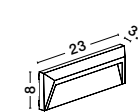

[LUTON]
8403622

Dark Gray ABS
LED 1.6 Watt
100Lm 3000K IP65
CRI>80 100-220 Volt 50Hz
RC Driver Included
L: 23 W: 3.3 H: 8 cm