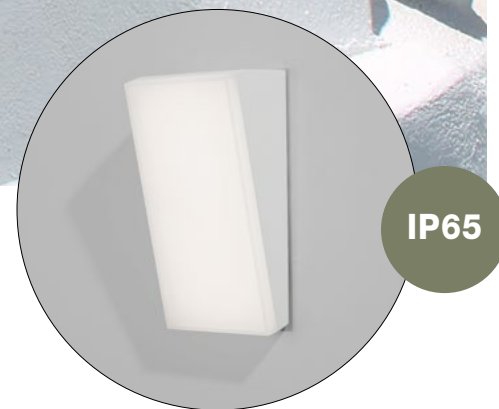

[KEEN]
9270027

Sandy Black Aluminium
Acrylic Diffuser
LED 12 Watt 1080Lm 3000K
CRI>80 220-240 Volt 50Hz
Beam Angle 108° IP65
L: 18 W: 9 H: 9 cm

[KEEN]
9270028

Sandy White Aluminium
Acrylic Diffuser
LED 12 Watt 1080Lm 3000K
CRI>80 220-240 Volt 50Hz
Beam Angle 108° IP65
L: 18 W: 9 H: 9 cm

IP65

IP65

[KEEN]
9270015

Sandy Black Aluminium
Acrylic Diffuser
LED 12 Watt 1080Lm 3000K
CRI>80 220-240 Volt 50Hz
Beam Angle 108° IP65
L: 9 W: 7 H: 18 cm

[KEEN]
9270016

Sandy White Aluminium
Acrylic Diffuser
LED 12 Watt 1080Lm 3000K
CRI>80 220-240 Volt 50Hz
Beam Angle 108° IP65
L: 9 W: 7 H: 18 cm