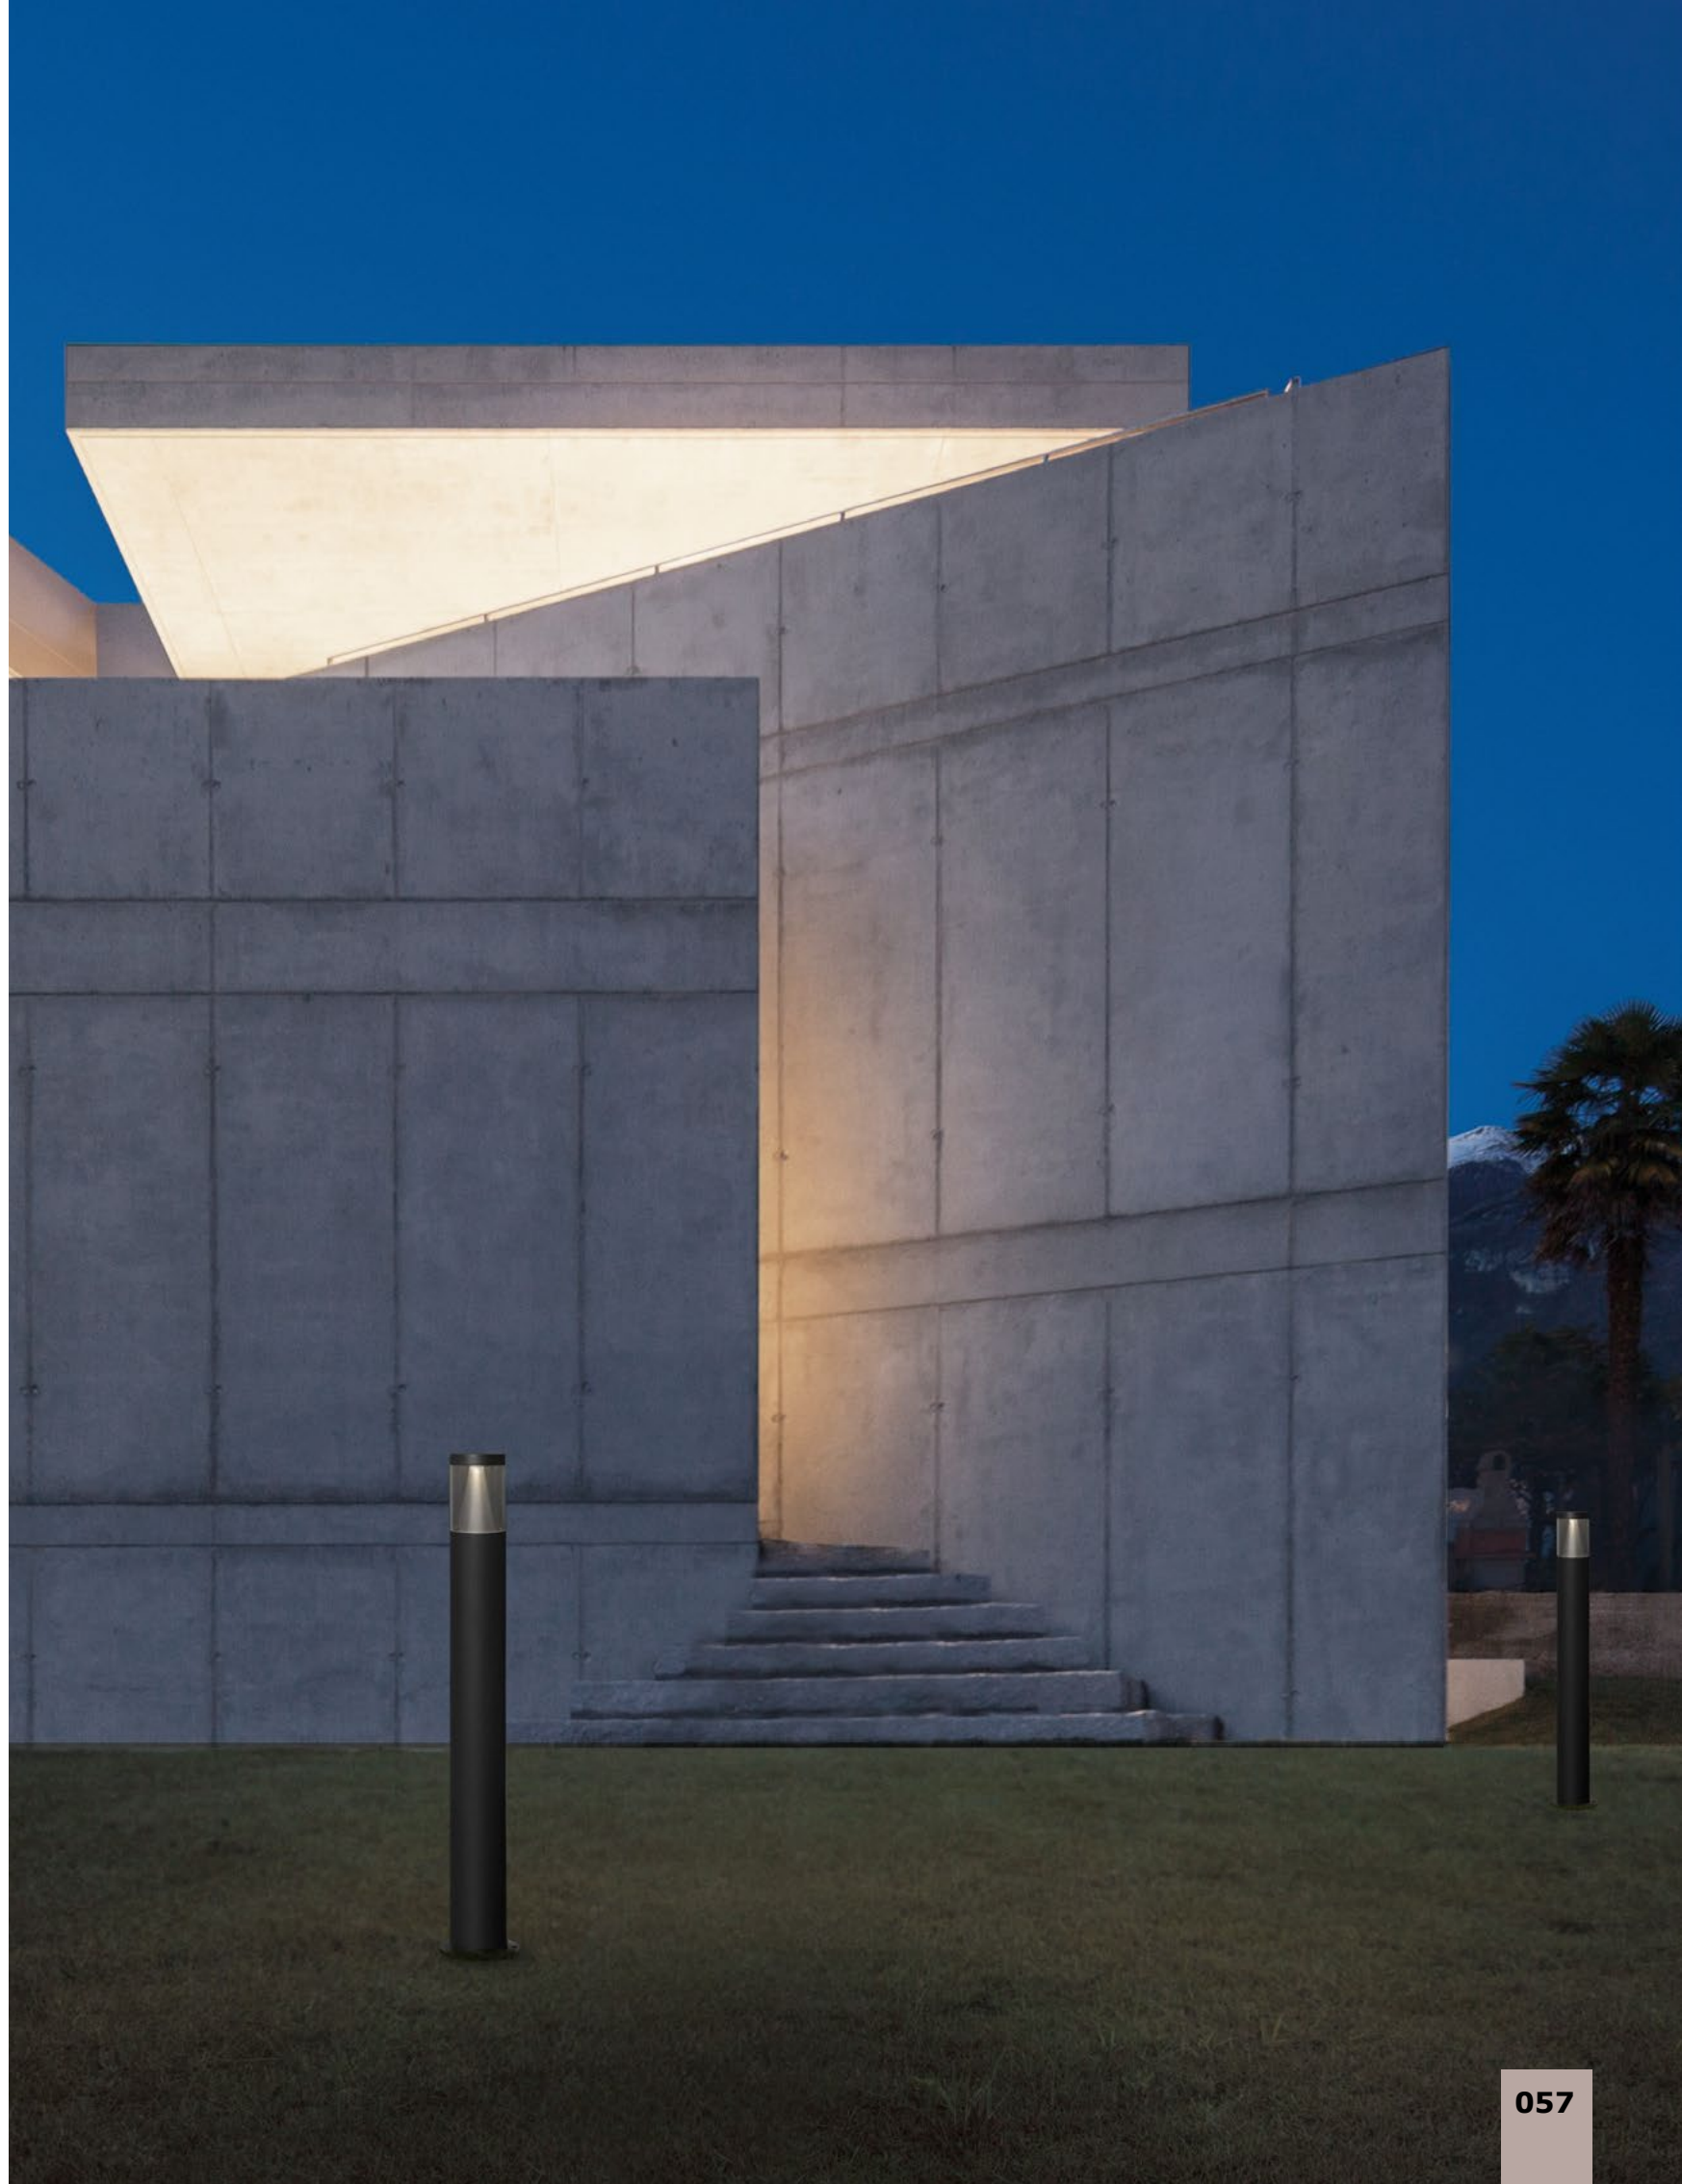

IP54

IP65

**[ROCK
9905025]**

Sandy Black Aluminium
Silver Aluminium & Clear Acrylic
LED 10 Watt 760Lm 3000K
CRI>80 220-240 Volt
Beam Angle 120° IP65
D: 9 H: 43 cm

**[ROCK
9905024]**

Sandy Black Aluminium
Silver Aluminium & Clear Acrylic
LED 10 Watt 760Lm 3000K
CRI>80 220-240 Volt
Beam Angle 120° IP65
D: 9 H: 83 cm