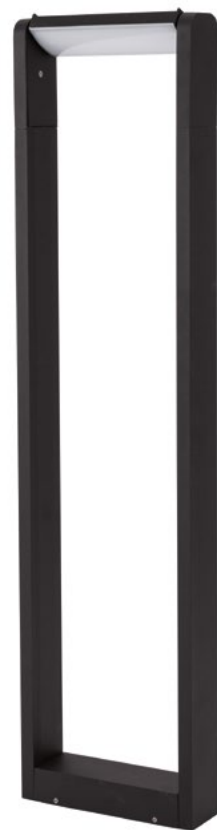

IP54

Rotating

[VOLVER]
9195062

Black Die-Casting Aluminium
Acrylic Diffuser
LED 6 Watt 480Lm 3000K
CRI>80 220-240 Volt
Beam Angle 150° IP54
L: 20 W: 11 H: 6 cm

Rotating

[VOLVER]
9195061

Black Die-Casting Aluminium
Acrylic Diffuser
LED 6 Watt 480Lm 3000K
CRI>80 220-240 Volt
Beam Angle 150° IP54
L: 20 W: 6 H: 80 cm