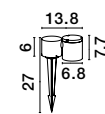

[FOCUS]
9279111

Black Aluminium
Glass Diffuser
LED GU10 1x7 Watt
100-240 Volt IP54
Bulb Excluded
D: 6.8 W: 13.8 H: 27 cm