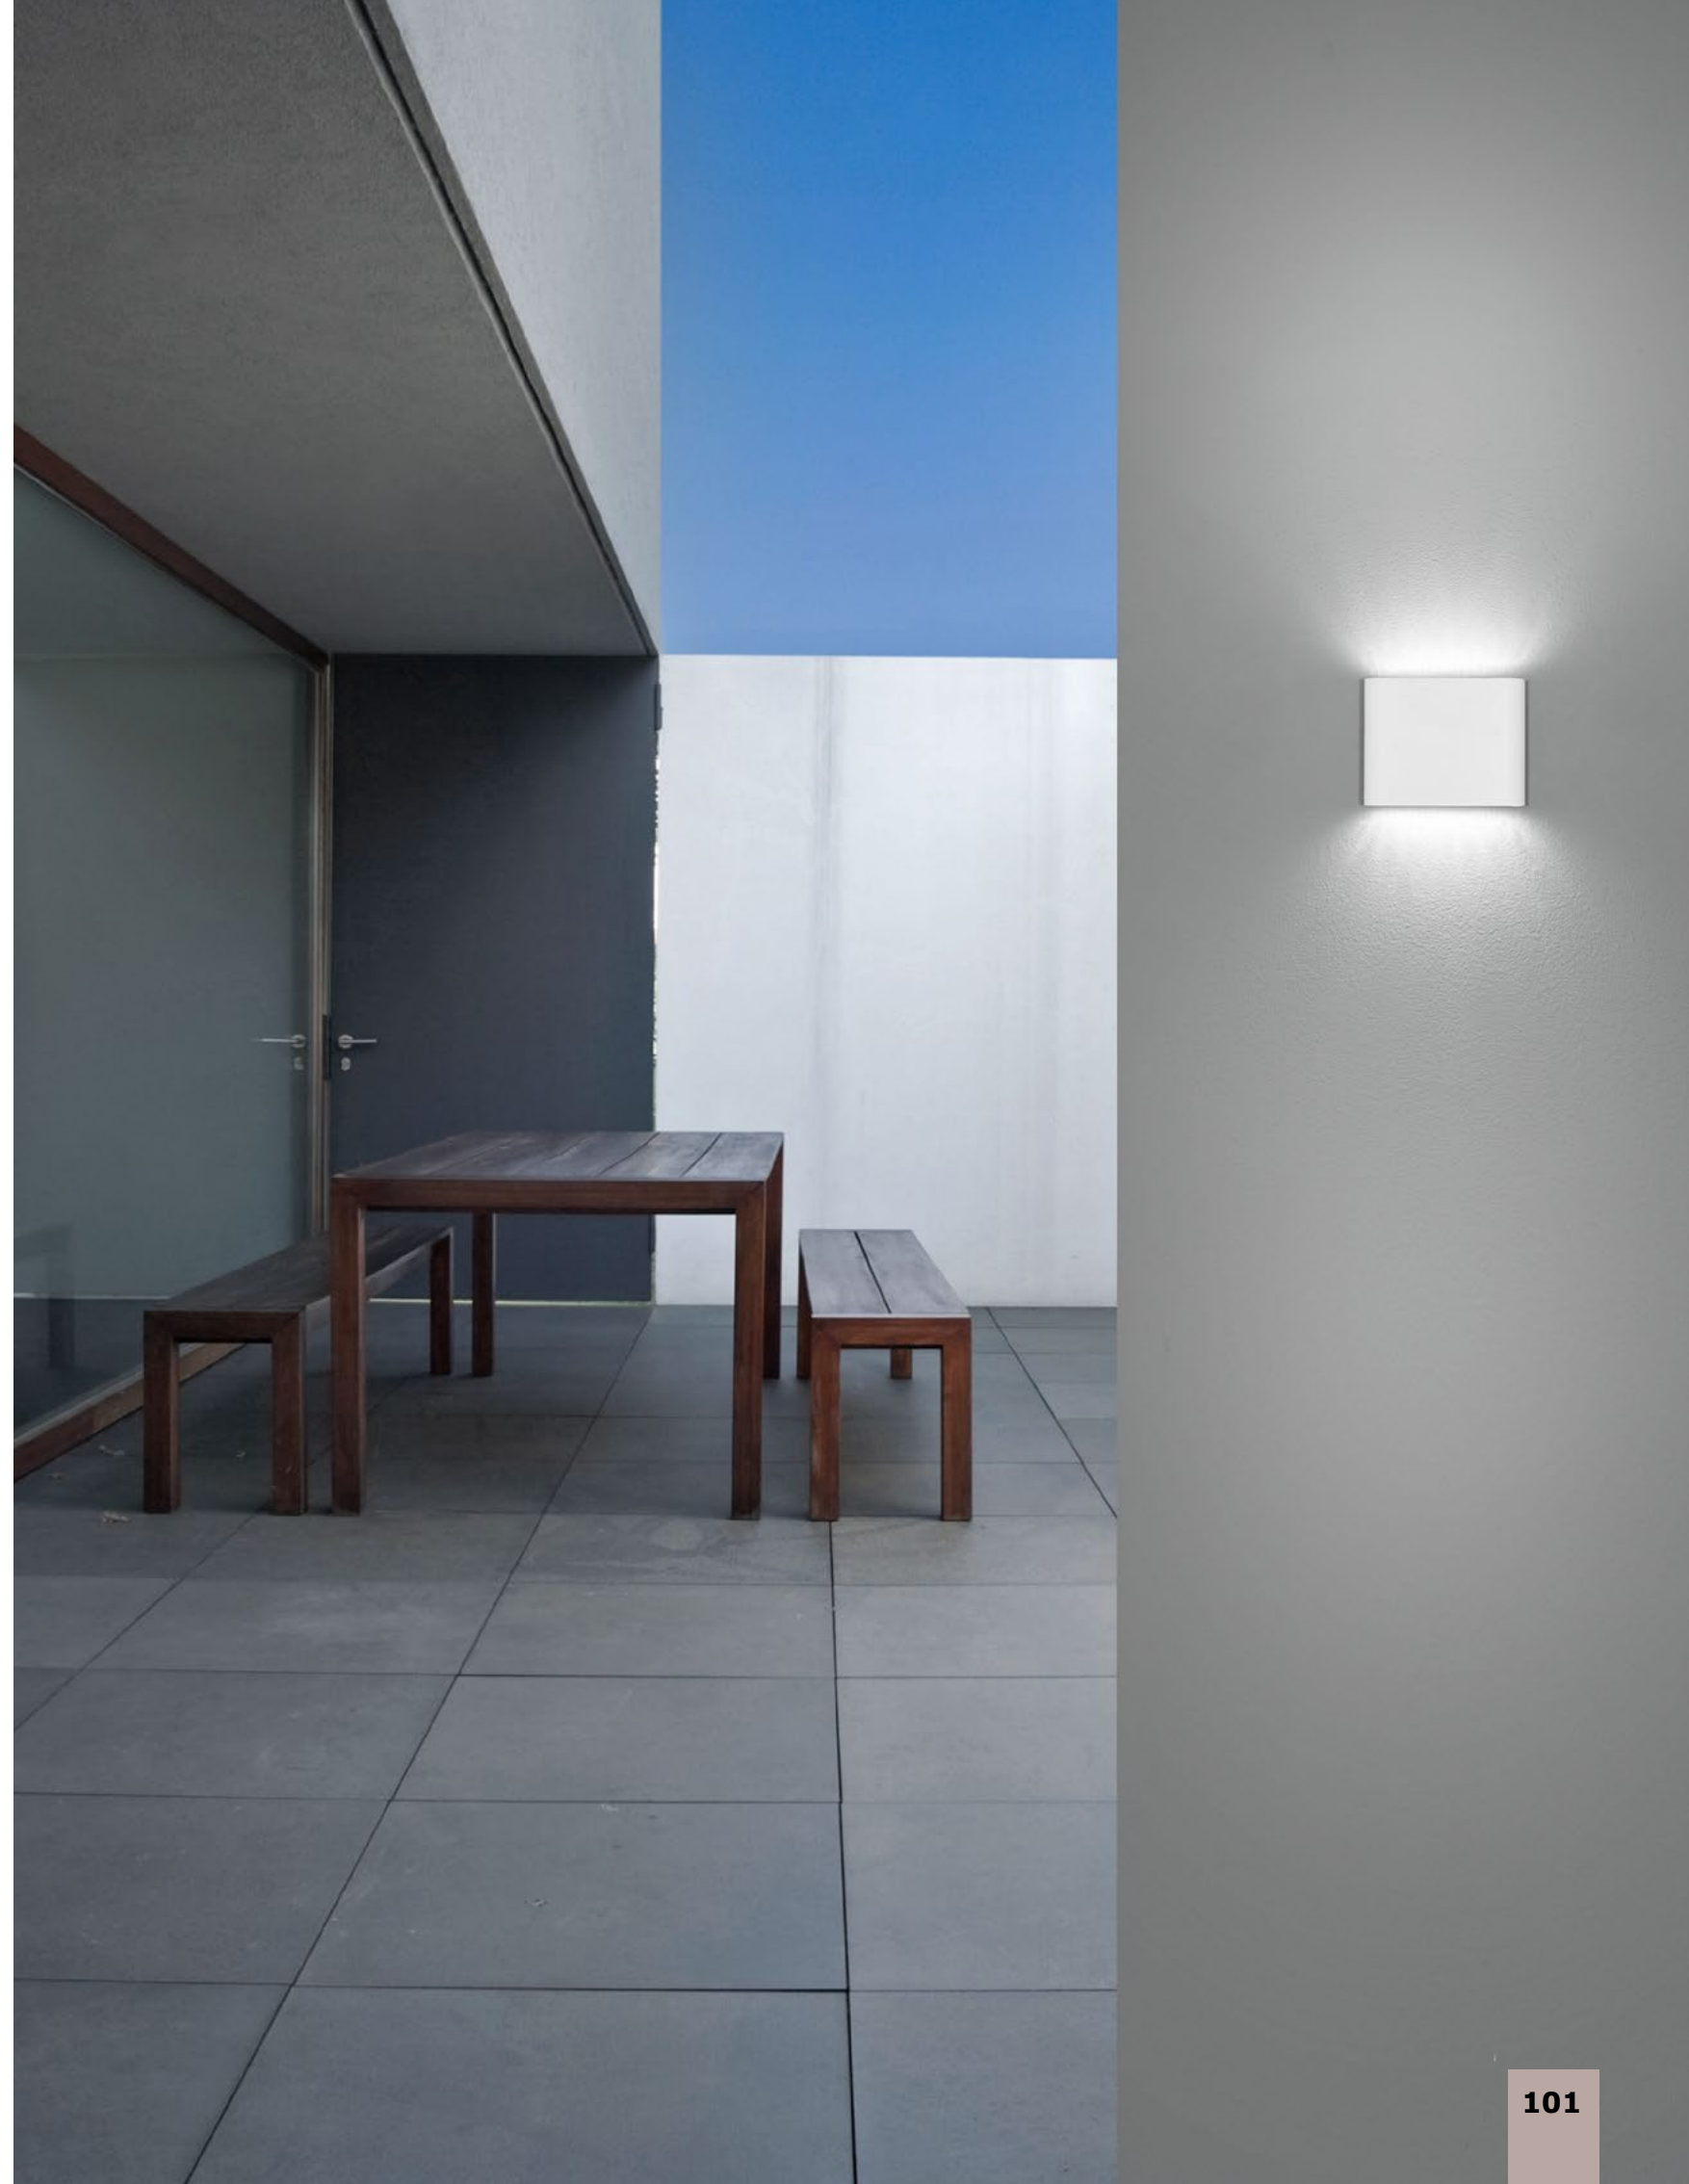

IP54

[SOHO]
740401

Dark Gray Aluminium
Glass Diffuser
LED 2x3 Watt 480Lm 3000K
CRI>80 220-240 Volt 50Hz
Beam 2x60° IP54
Light Up & Down
L: 12 W: 3 H: 9 cm

[SOHO]
740404

Dark Gray Aluminium
Glass Diffuser
LED 2x5 Watt 800Lm 3000K
CRI>80 220-240 Volt 50Hz
Beam 2x60° IP54
Light Up & Down
L: 18.5 W: 3 H: 10 cm

[SOHO]
740402

Sandy White Aluminium
Glass Diffuser
LED 2x3 Watt 480Lm 3000K
CRI>80 220-240 Volt 50Hz
Beam 2x60° IP54
Light Up & Down
L: 12 W: 3 H: 9 cm

[SOHO]
740403

Sandy White Aluminium
Glass Diffuser
LED 2x5 Watt 800Lm 3000K
CRI>80 220-240 Volt 50Hz
Beam 2x60° IP54
Light Up & Down
L: 18.5 W: 3 H: 10 cm