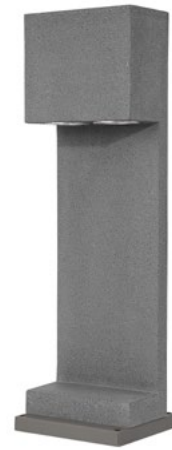

[CASTRO]
9739352

White Sandstone & Acrylic
LED E27 1x12 Watt
Bulb Excluded
100-240 Volt IP65
L: 20 W: 20 H: 35 cm

IP65

[GRANTE]
9790021

Gray Concrete & Aluminium
LED 1x5 Watt 365Lm 3000K
220-240 Volt 50Hz IP65
L: 12 W: 12 H: 53 cm