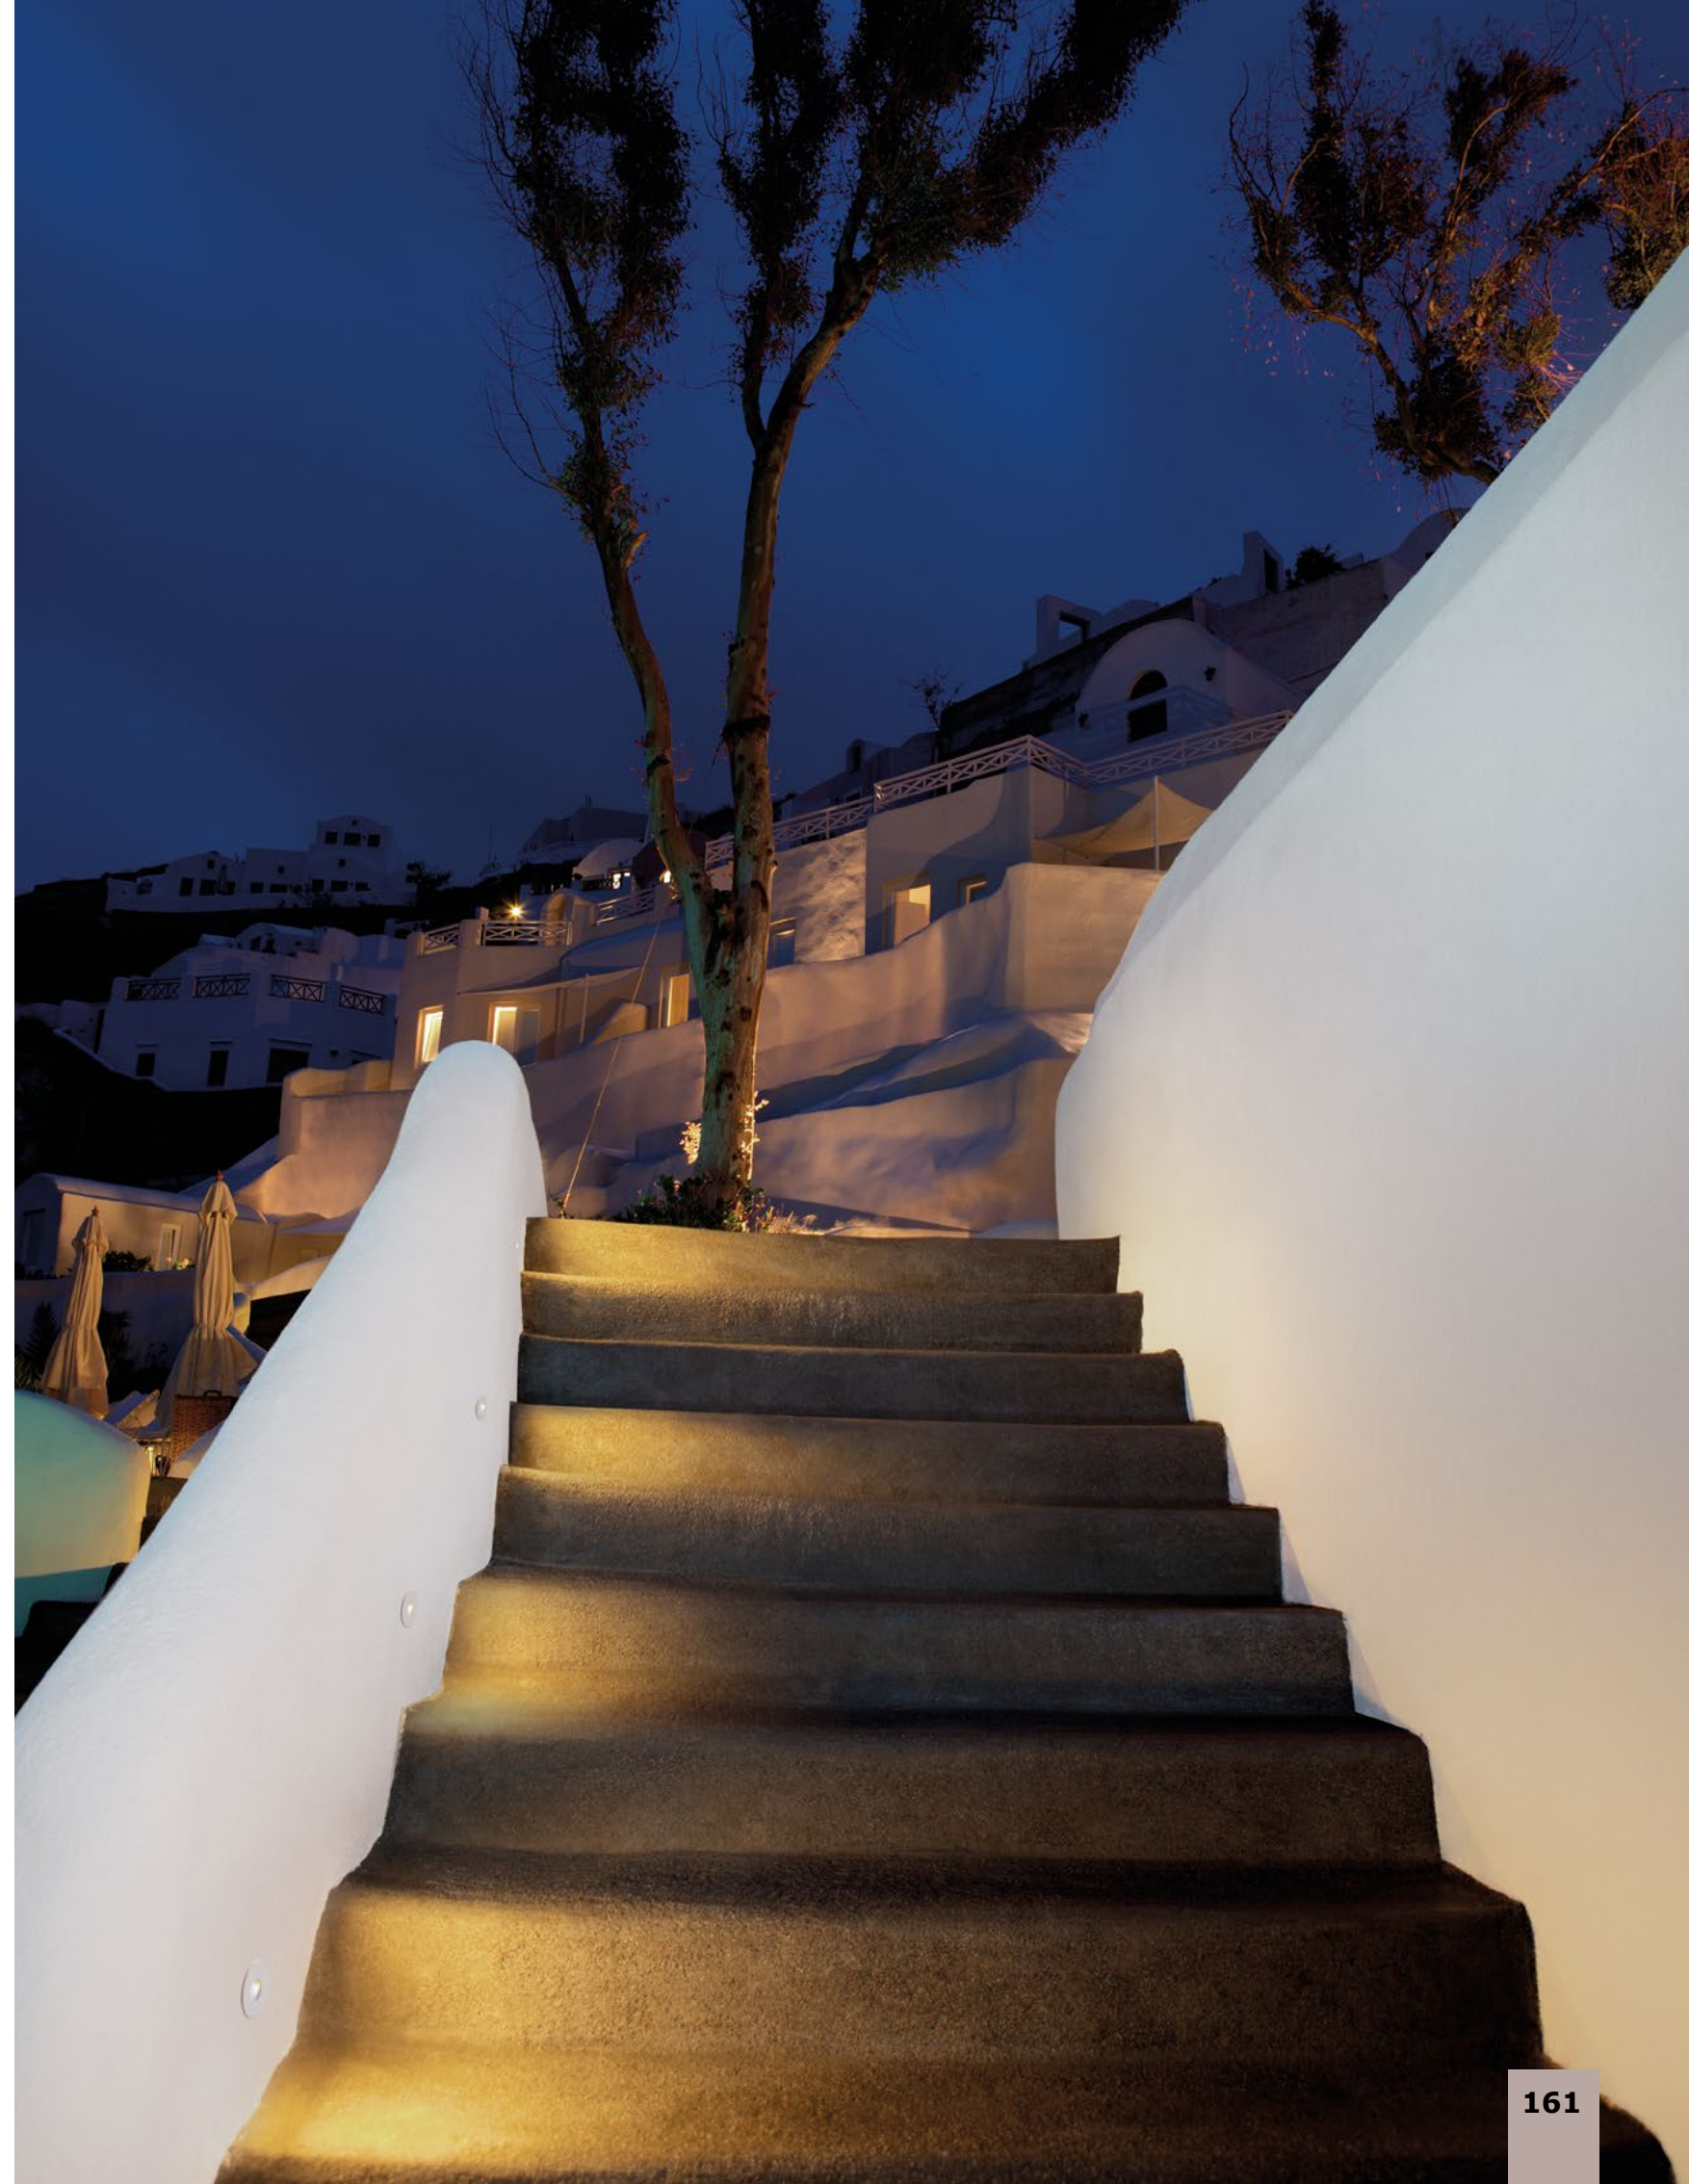

[PASSAGGIO]
8090801

White Aluminium
LED 1 Watt 60Lm 3000K
CRI>80 3 Volt 50Hz IP54
L: 3.7 W: 2.2 H: 3.7 cm
Cut Out: 3.2 cm
Cable Length 1.80m
Connect it with driver 9020170

[PASSAGGIO]
9045418

Black Aluminium
LED 1 Watt 60Lm 3000K
CRI>80 3 Volt 50Hz IP54
L: 3.7 W: 2.2 H: 3.7 cm
Cut Out: 3.2 cm
Cable Length 1.80m
Connect it with driver 9020170

[PASSAGGIO]
9045514

White Aluminium
LED 1 Watt 60Lm 3000K
CRI>80 3 Volt 50Hz IP54
L: 3.7 W: 2.2 H: 3.7 cm
Cut Out: 3.2 cm
Cable Length 1.80m
Connect it with driver 9020170

[PASSAGGIO]
8058001

White Aluminium
LED 1 Watt 60Lm 3000K
CRI>80 3 Volt 50Hz IP54
L: 3.9 W: 2.2 H: 3.9 cm
Cut Out: 3.4 cm
Cable Length 1.80m
Connect it with driver 9020170

[PASSAGGIO]
9031616

White Aluminium
LED 1 Watt 60Lm 3000K
CRI>80 3 Volt 50Hz IP54
D: 3.7 W: 2.2 H: 3.7 cm
Cut Out: 3.2 cm
Cable Length 1.80m
Connect it with driver 9020170

[PASSAGGIO]
9002601

White Aluminium
LED Chip Cree 2 Watt 80Lm
CRI>80 100-240 Volt 50Hz 3000K
Beam 49° IP54
D: 5 W: 5 H: 5 cm
Cut Out: 4.5 cm
Driver Included

IP54