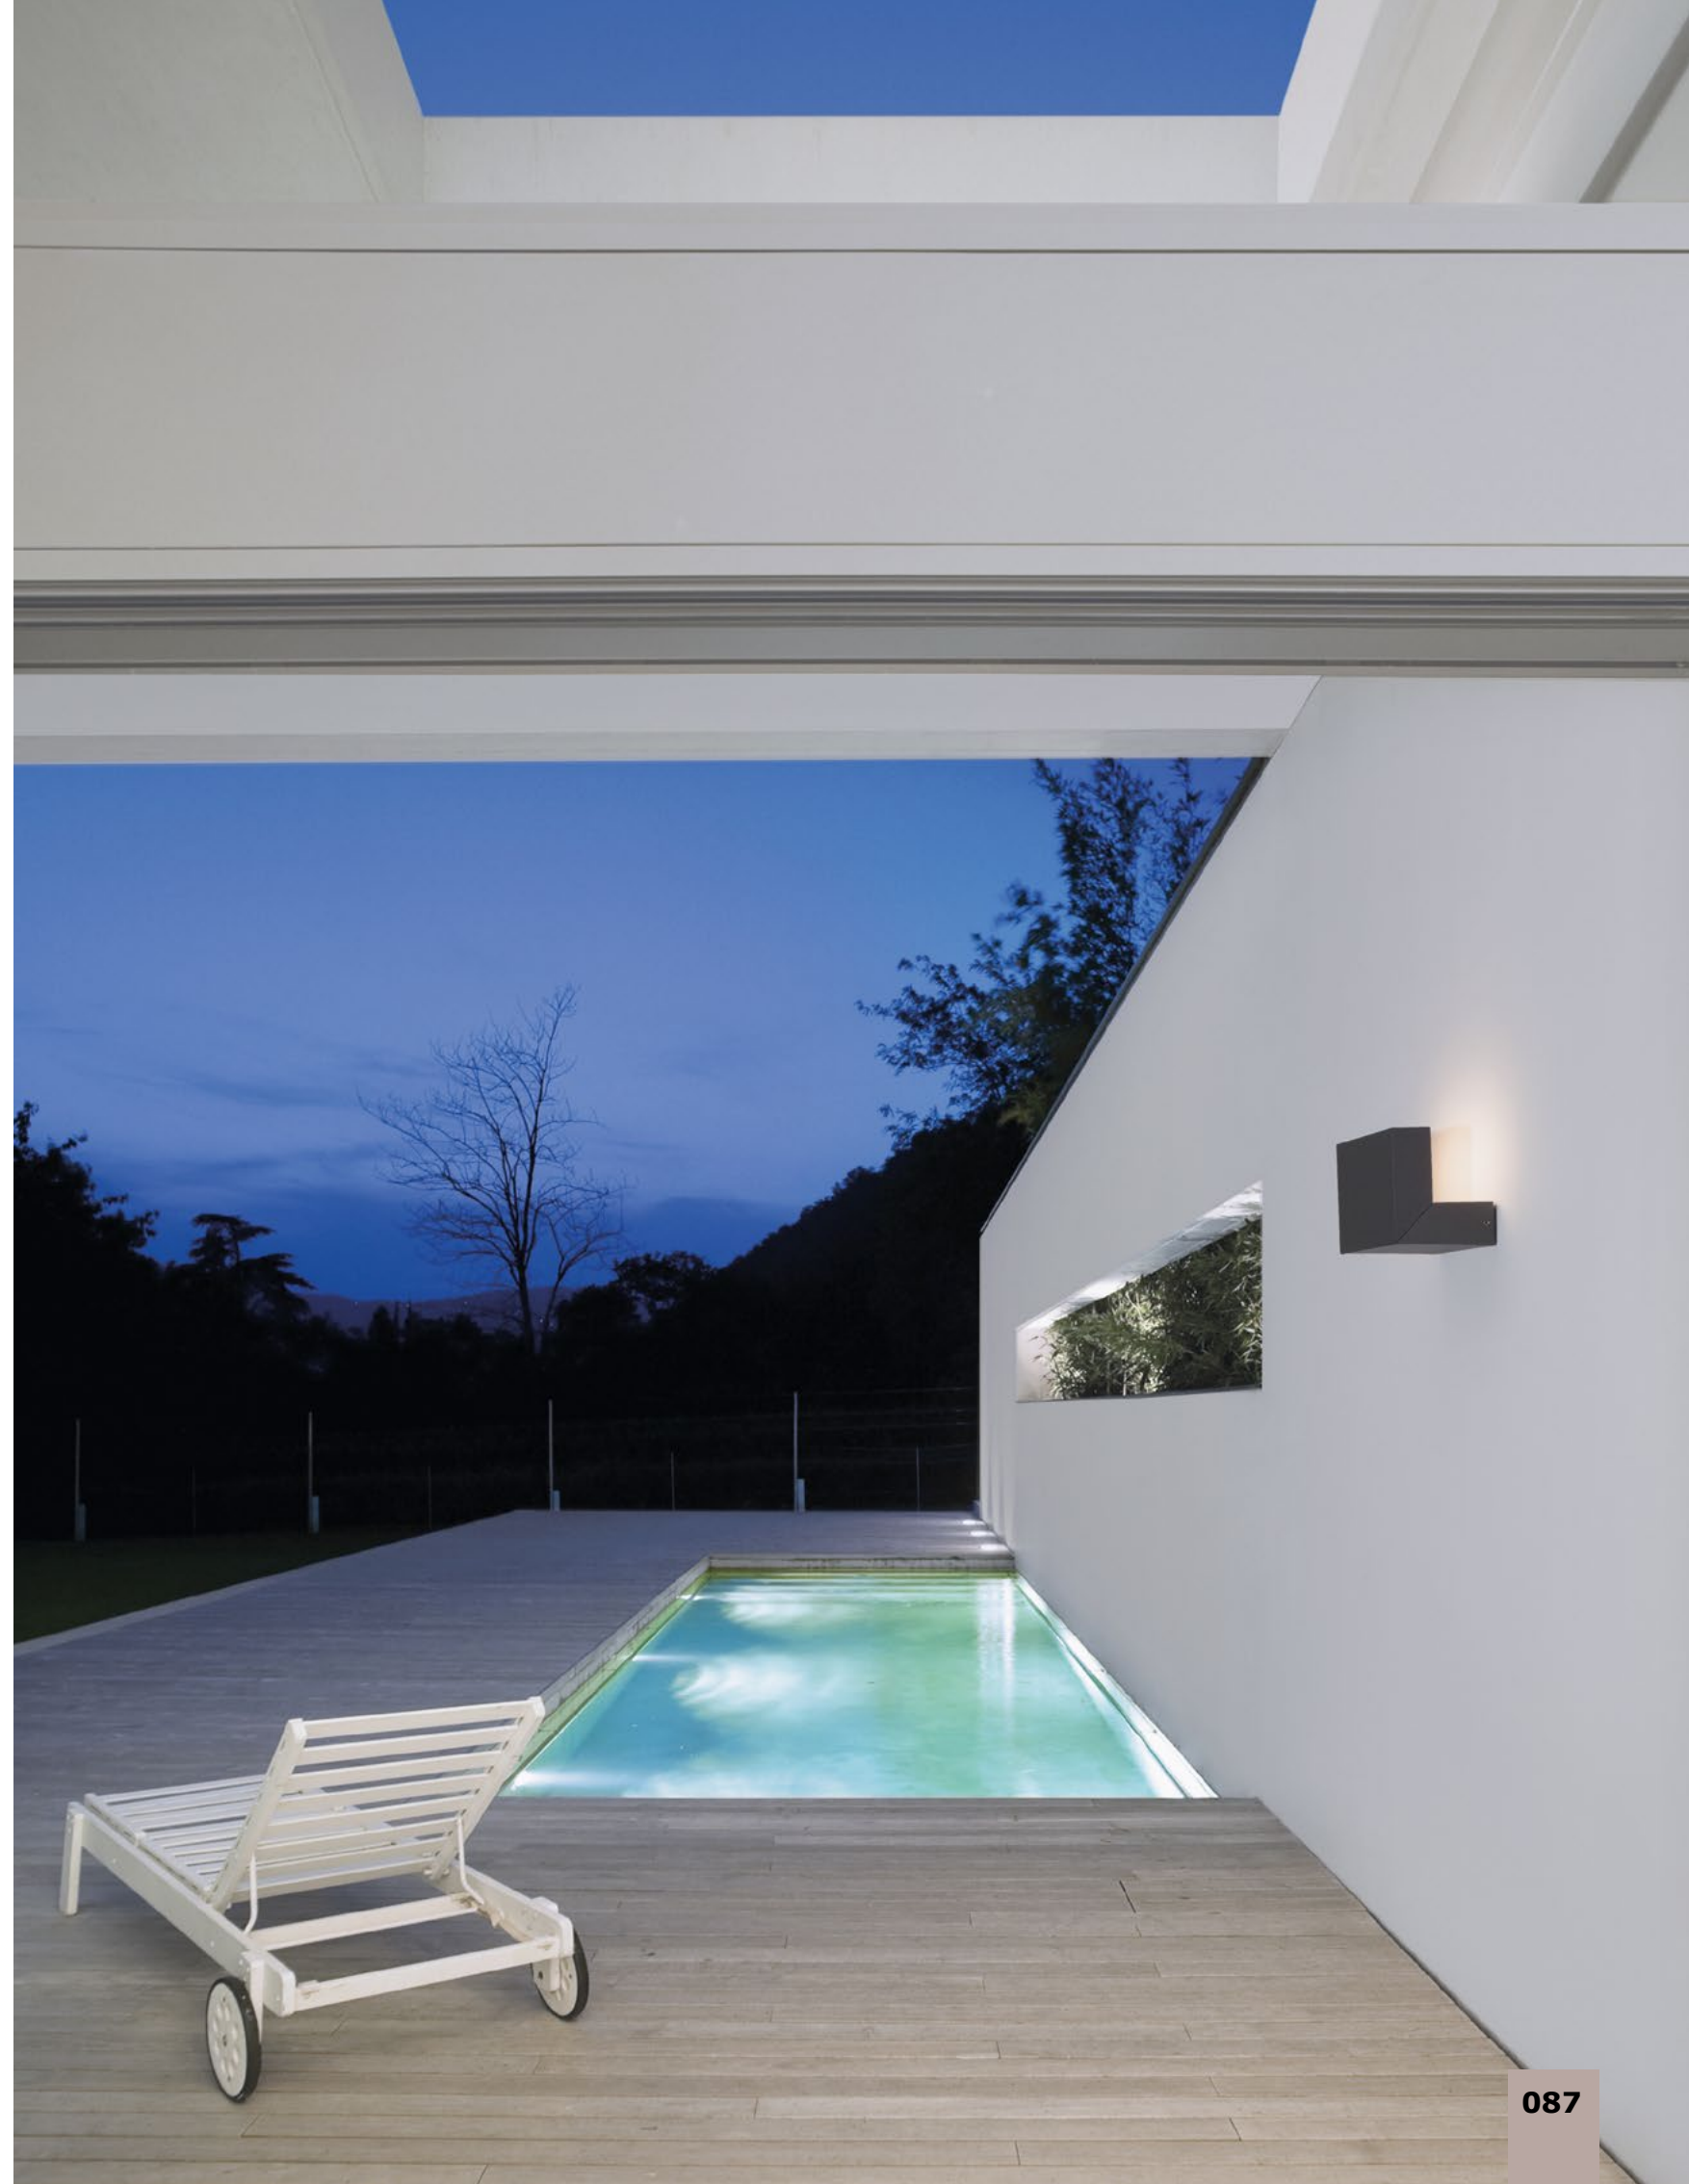

Rotating

[BRIN]
9160101

Anthracite Die-Casting Aluminium
Clear Glass
LED 10 Watt 298Lm 3000K
CRI>80 200-240 Volt
Beam Angle 101° IP65
L: 14 W: 14.5 H: 3.5 cm

IP65