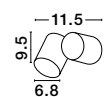

[FOCUS]
9207912

Black Aluminium
Glass Diffuser
LED GU10 1x7 Watt
100-240 Volt IP54
Bulb Excluded
D: 6.8 W: 11.5 H: 9.5 cm