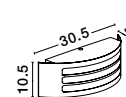

[ZENITH]
713114

Antique Brown Aluminium
White Acrylic Diffuser
LED E27 1x12 Watt IP44
220-240 Volt
Bulb Excluded
L: 30.5 W: 9 H: 10.5 cm