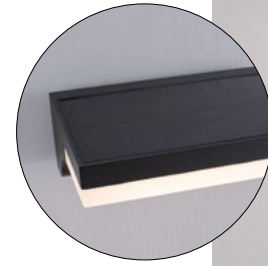

**[DYN
9190101]**

Dimmable

Anthracite Die-Casting
Aluminium & Acrylic Diffuser
LED 1.5 Watt 152Lm 3000K
CRI>80 200-240 Volt
Beam Angle 110° IP65
Solar / Switch On/Off
L: 16 W: 11.5 H: 6 cm