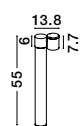

[FOCUS]
9279112

Black Aluminium
Glass Diffuser
LED GU10 1x7 Watt
100-240 Volt IP54
Bulb Excluded
D: 6.8 W: 13.8 H: 55 cm