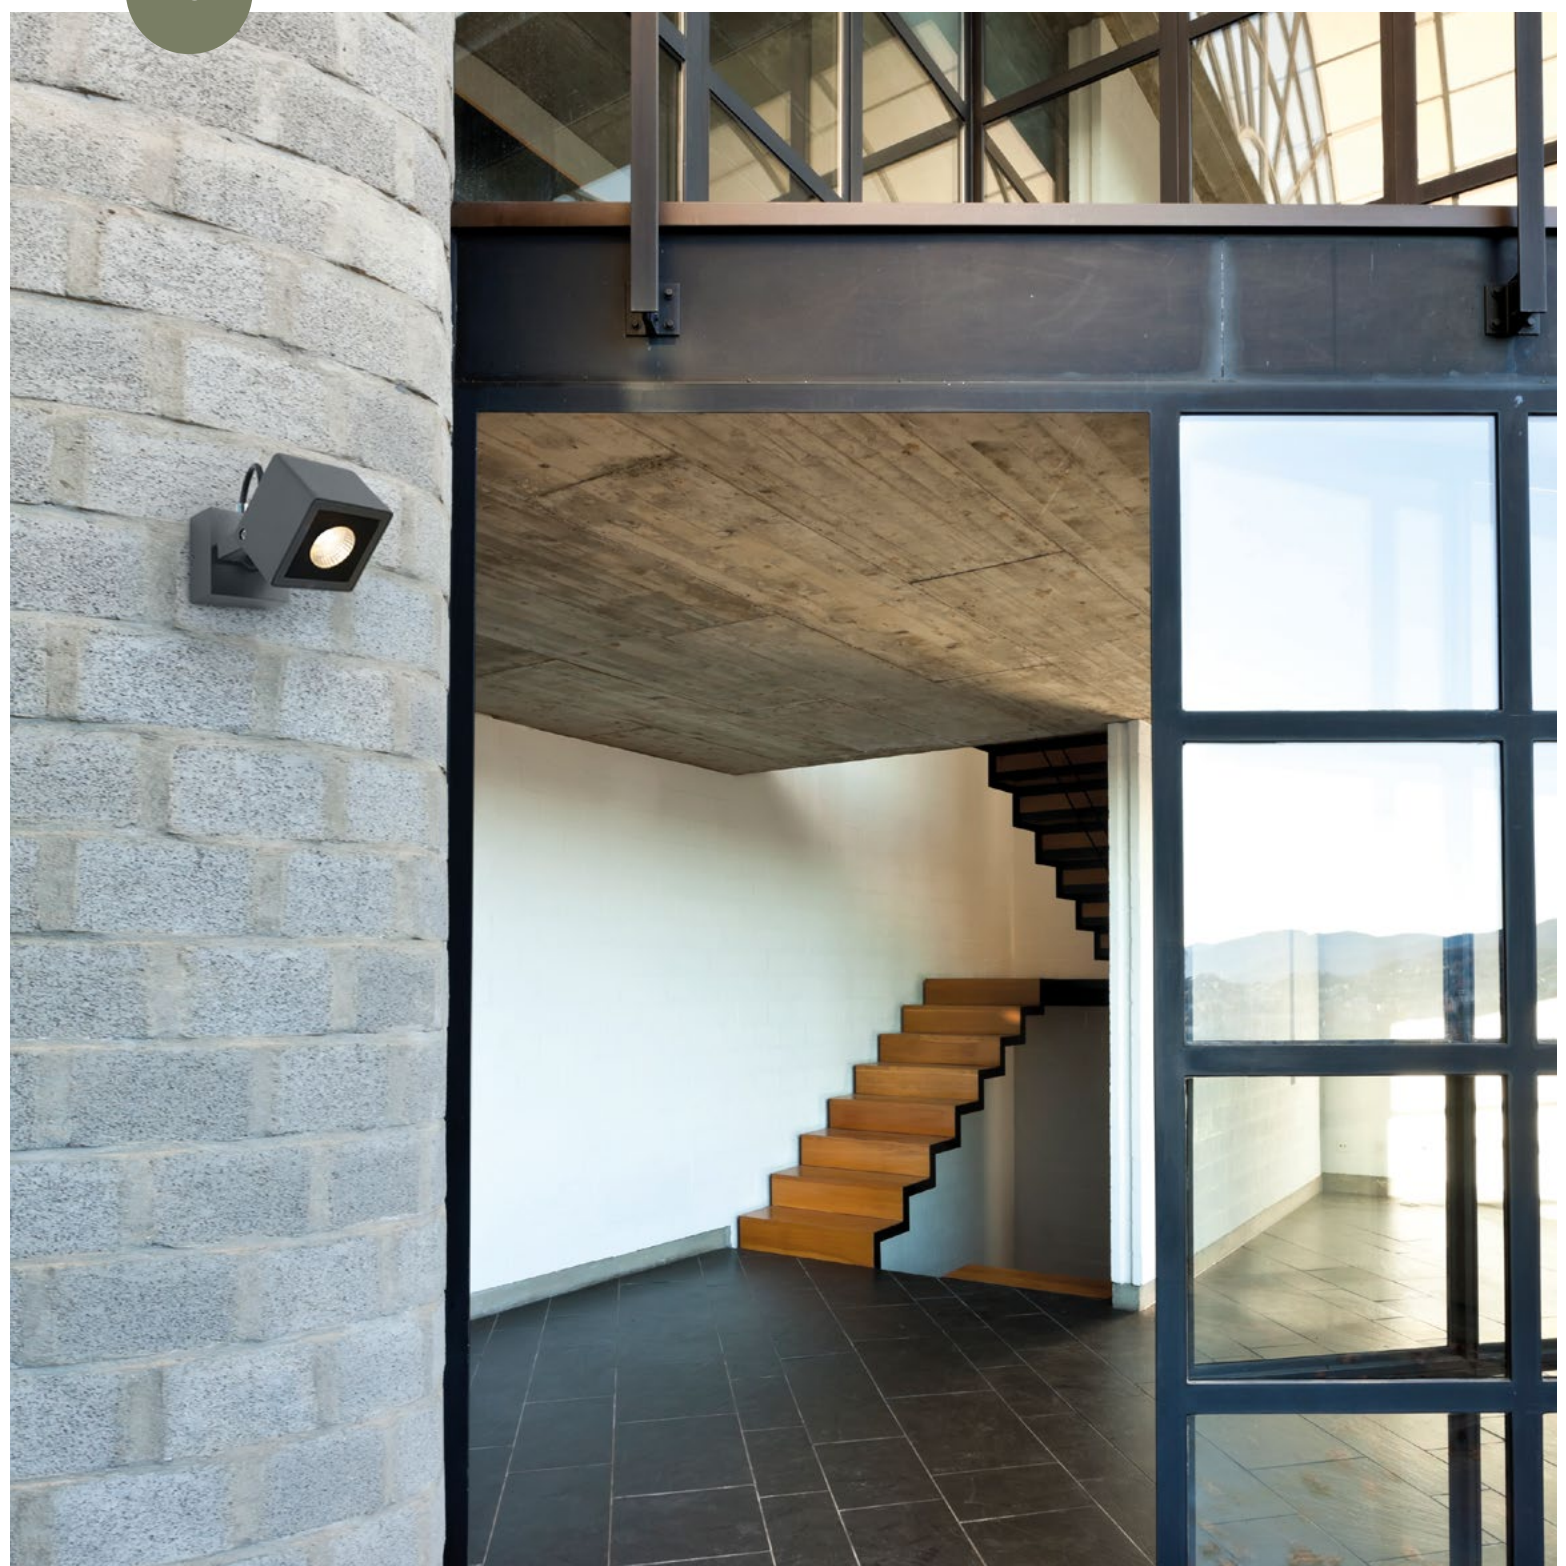

Dark Gray Aluminium & Glass
Osram LED 6 Watt 420Lm 3000K
CRI>80 220-240 Volt 50Hz
Beam Angle 44° IP54
L: 8.5 W: 14 H: 12 cm

IP65

Dark Gray Aluminium
LED 6 Watt 300Lm 3000K
CRI>80 220-240 Volt 50Hz
Beam Angle 120° IP65
AC Driver Included
L: 6.2 W: 12 H: 23.6 cm

IP54