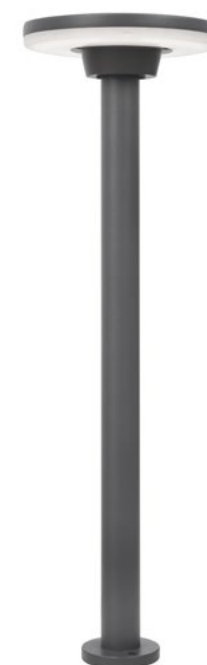

[SUITE]
9297191

Black Aluminium & Acrylic
LED 10 Watt 485Lm 3000K
CRI>80 100-240 Volt 50Hz
Beam 140° IP54
D: 15 W: 5 cm

[SUITE]
859438

Dark Gray Aluminium & Acrylic
LED 10 Watt 485Lm 3000K
CRI>80 100-240 Volt 50Hz
Beam 140° IP54
D: 15 W: 5 cm