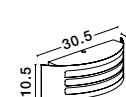

[ZENITH]
713113

Dark Gray Aluminium
White Acrylic Diffuser
LED E27 1x12 Watt IP44
220-240 Volt
Bulb Excluded
L: 30.5 W: 9 H: 10.5 cm