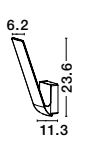

[VITORIA]
8401030

Dark Gray Aluminium
LED 6 Watt 300Lm 3000K
CRI>80 220-240 Volt 50Hz
Beam Angle 120° IP65
AC Driver Included
L: 6.2 W: 12 H: 23.6 cm