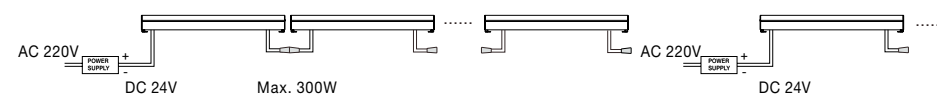

CONNECTION