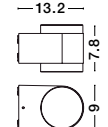

**[NUS
9200202]**

Black Die-Casting
Aluminium & Acrylic Diffuser
LED 2x4 Watt 480Lm 3000K
CRI>80 100-240 Volt
Beam Angle 120° IP54
Light Up & Down
L: 13.2 W: 9 H: 7.8 cm