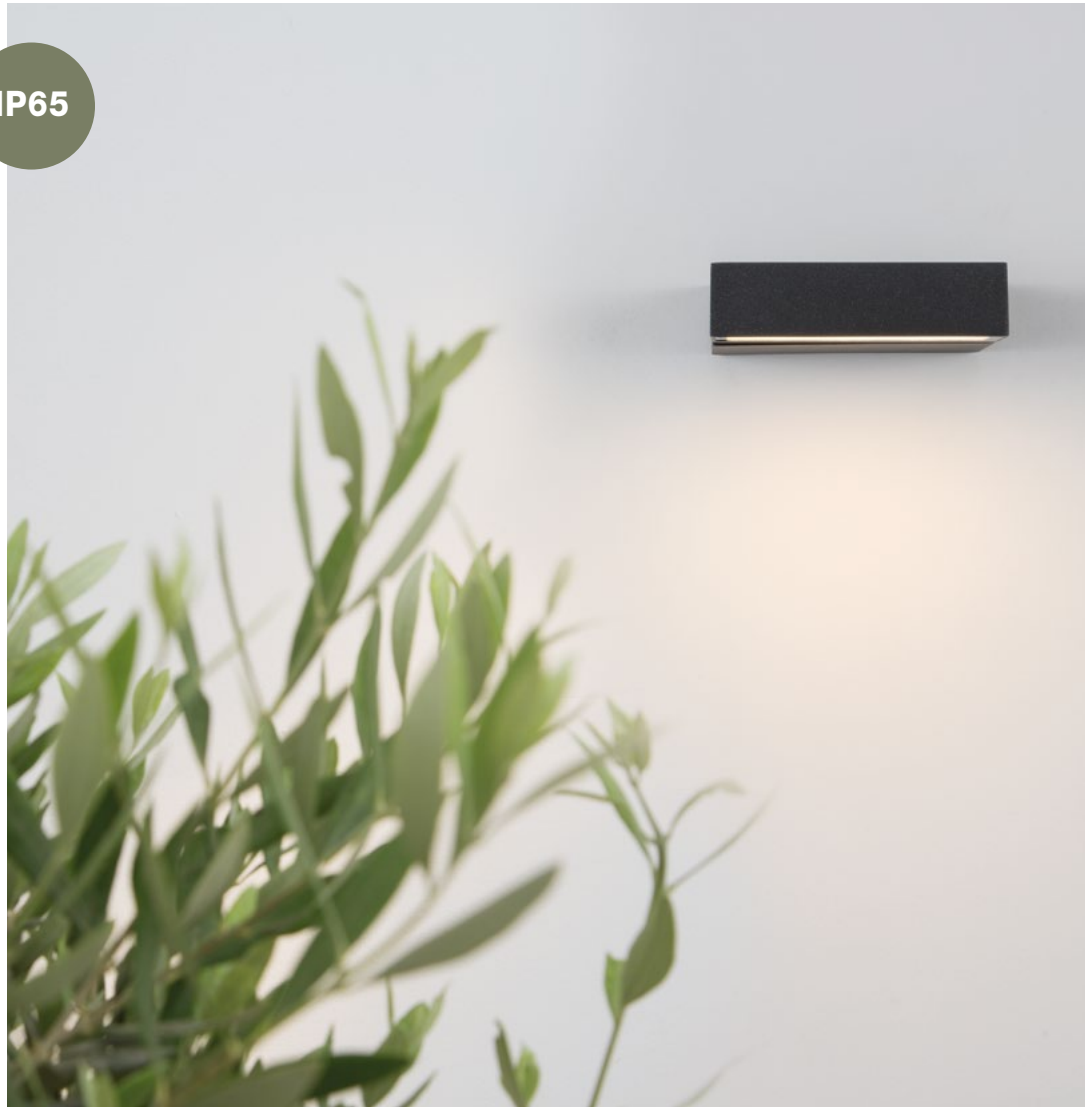

Rotating

[BRIN]
9160101

Anthracite Die-Casting Aluminium
Clear Glass
LED 10 Watt 298Lm 3000K
CRI>80 200-240 Volt
Beam Angle 101° IP65
L: 14 W: 14.5 H: 3.5 cm

IP65