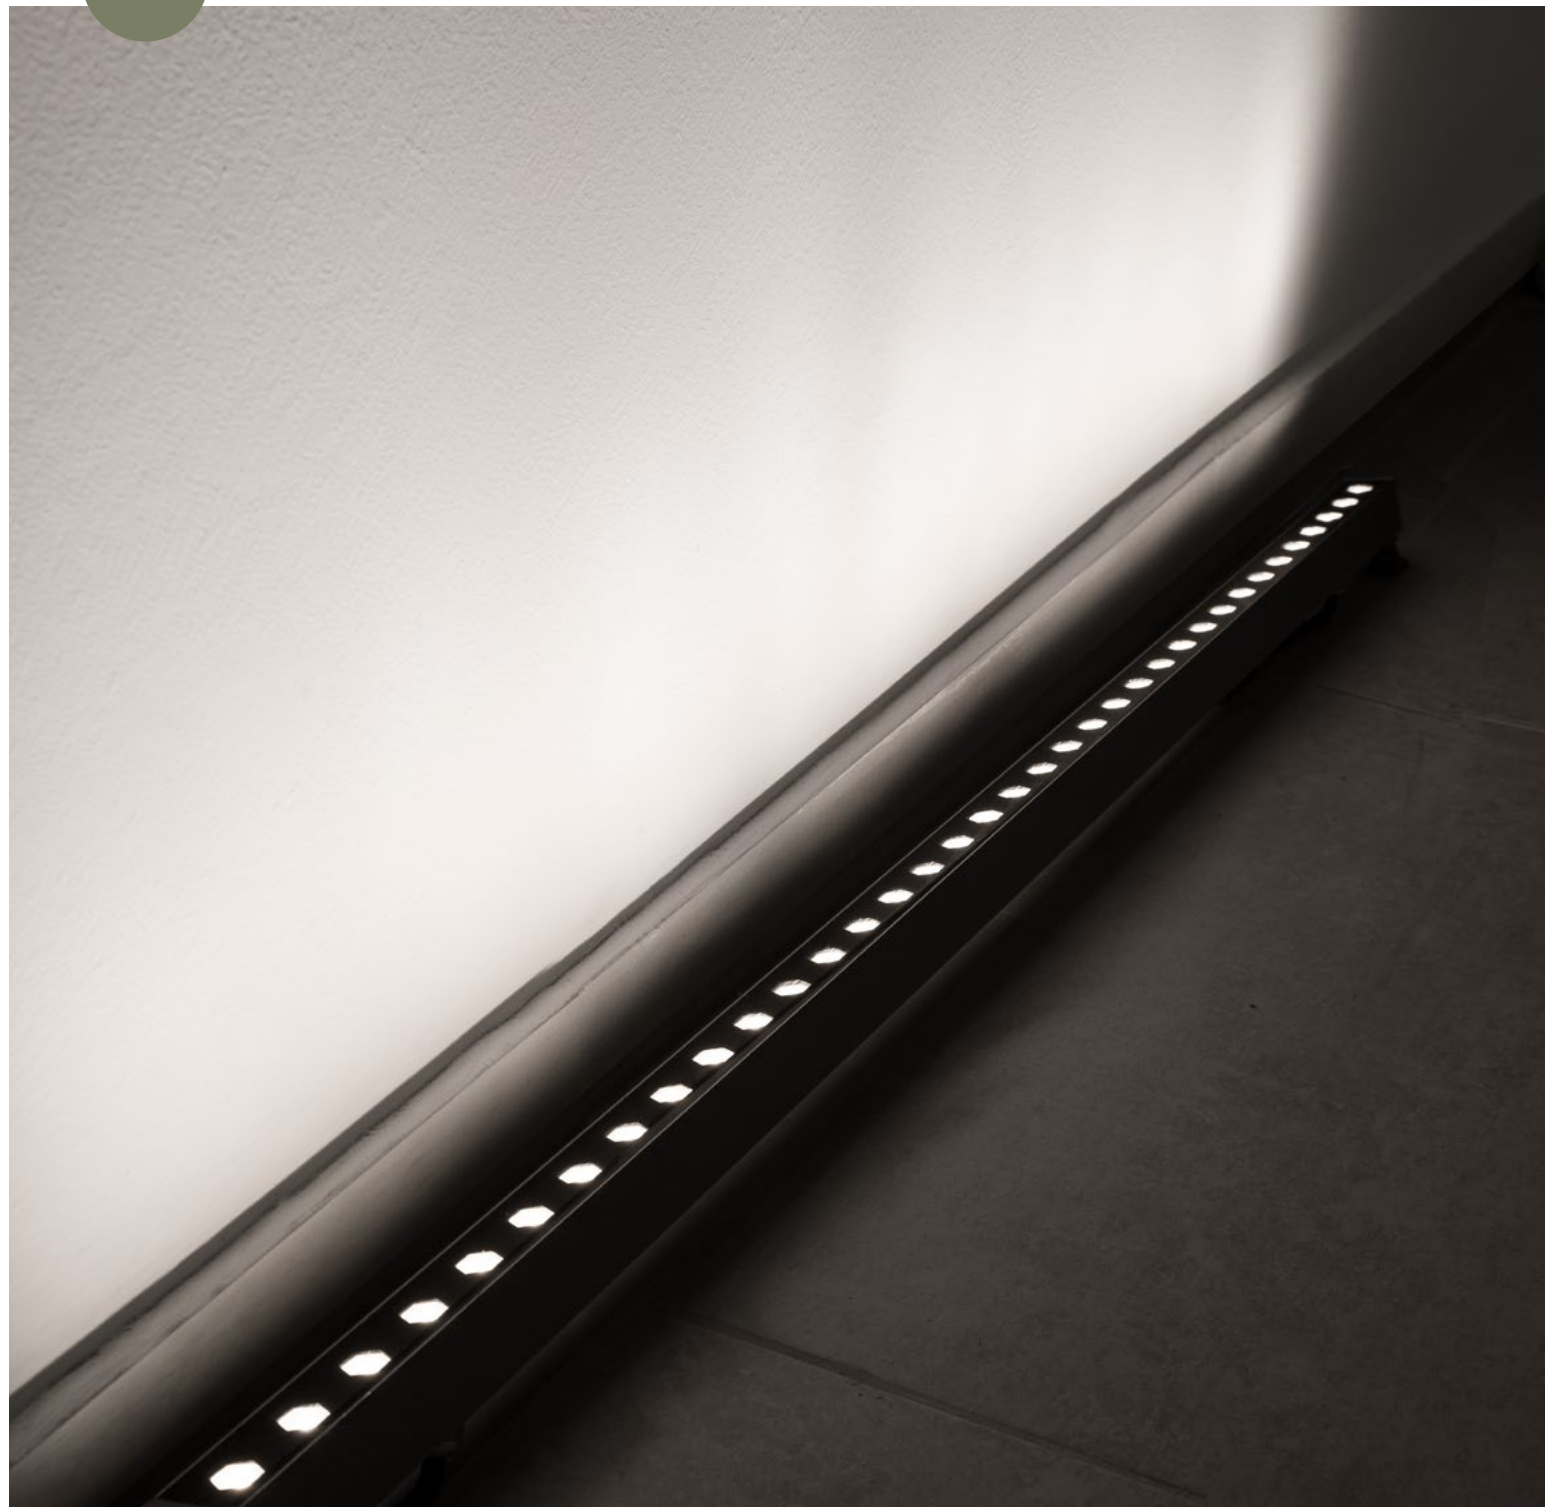

IP67 WATERPROOF / ULTRA THIN / 7°

[ALP]
9010009

Sandy Black Aluminium & Glass
LED Chip Cree 2x10 Watt 1200Lm
CRI>80 220-240 Volt 50Hz 3000K
Beam Angle 7° IP67
D: 5.5 W: 7 H: 17 cm

[ALP]
9010008

Sandy Black Aluminium & Glass
LED Chip Cree 10 Watt 600Lm
CRI>80 220-240 Volt 50Hz 3000K
Beam Angle 7° IP67
D: 5.5 W: 7 H: 10 cm