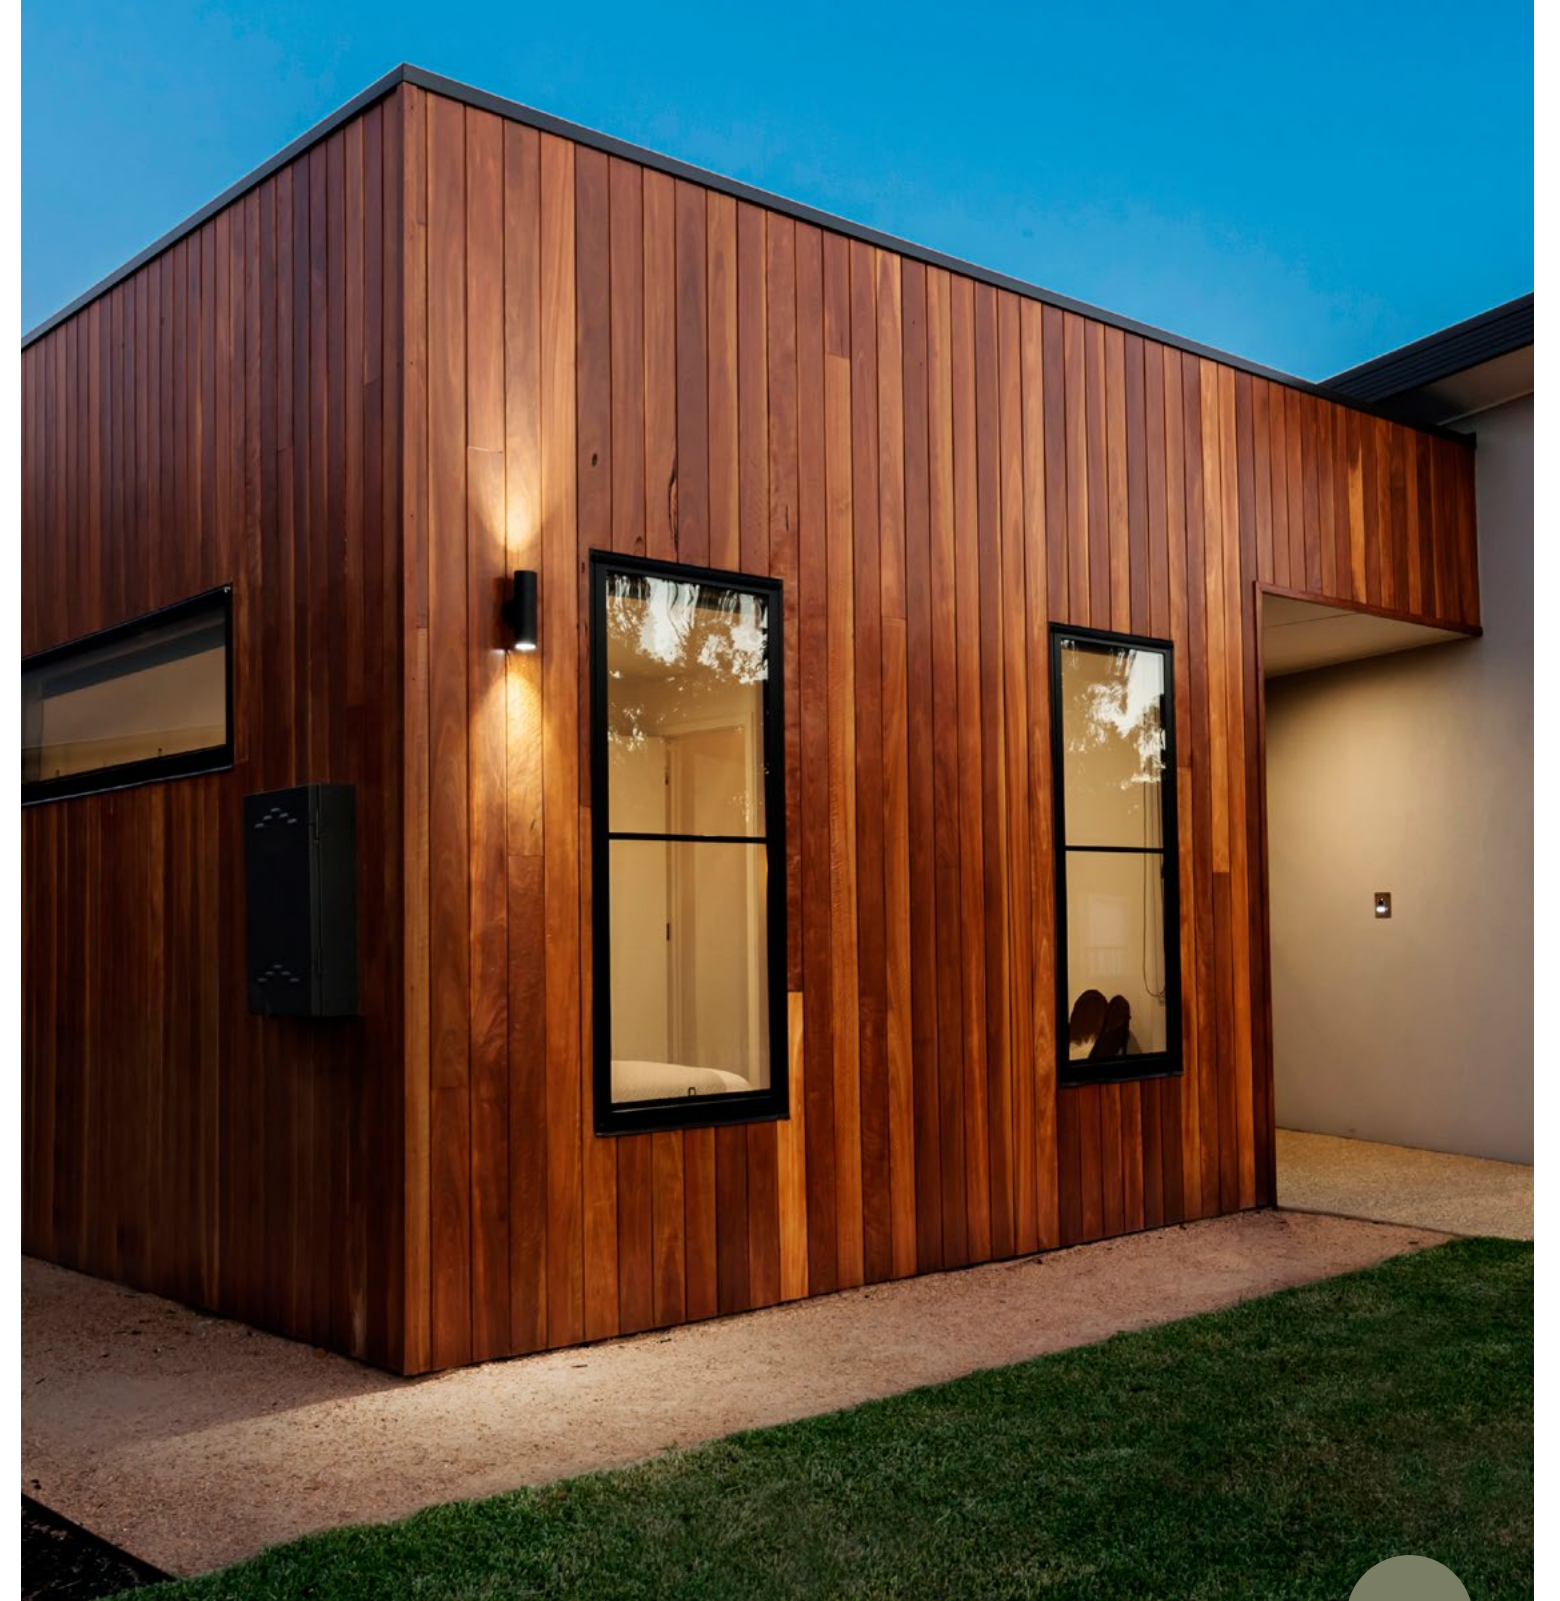

IP44

[LIMBIO]
9010601

White ABS
Glass Diffuser
LED GU10 1x7 Watt IP44
Bulb Excluded
Light Down
D: 6 W: 8.5 H: 12 cm

[LIMBIO]
9010602

Black ABS
Glass Diffuser
LED GU10 1x7 Watt IP44
Bulb Excluded
Light Down
D: 6 W: 8.5 H: 12 cm

IP44