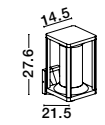

**[STICK
71371101]**

Dark Gray Aluminium
White Acrylic
LED E27 1x12 Watt
220-240 Volt IP54
Bulb Excluded
L: 7.6 W: 7.6 H: 80 cm

IP65

[LÖEVE]
9193101

Anthracite Die-Casting
Aluminium & Clear Acrylic
LED E27 1x12 Watt
220-240 Volt IP65
Bulb Excluded
L: 14.5 W: 21.5 H: 27.6 cm