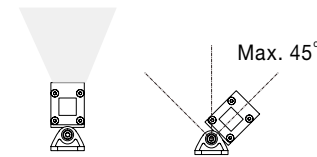

INSTALLATION