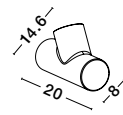

Dark Gray Aluminium
Glass Diffuser
LED GU10 1x7 Watt
220-240 Volt IP65
Bulb Excluded
D: 8 W: 20 H: 14.6 cm

Dark Gray Aluminium
Glass Diffuser
LED GU10 1x7 Watt
220-240 Volt IP65
Bulb Excluded
D: 8 W: 14.6 H: 60 cm

IP65

Dark Gray Aluminium
Glass Diffuser
LED GU10 2x7 Watt
220-240 Volt IP65
Bulb Excluded
D: 8 W: 21 H: 60 cm