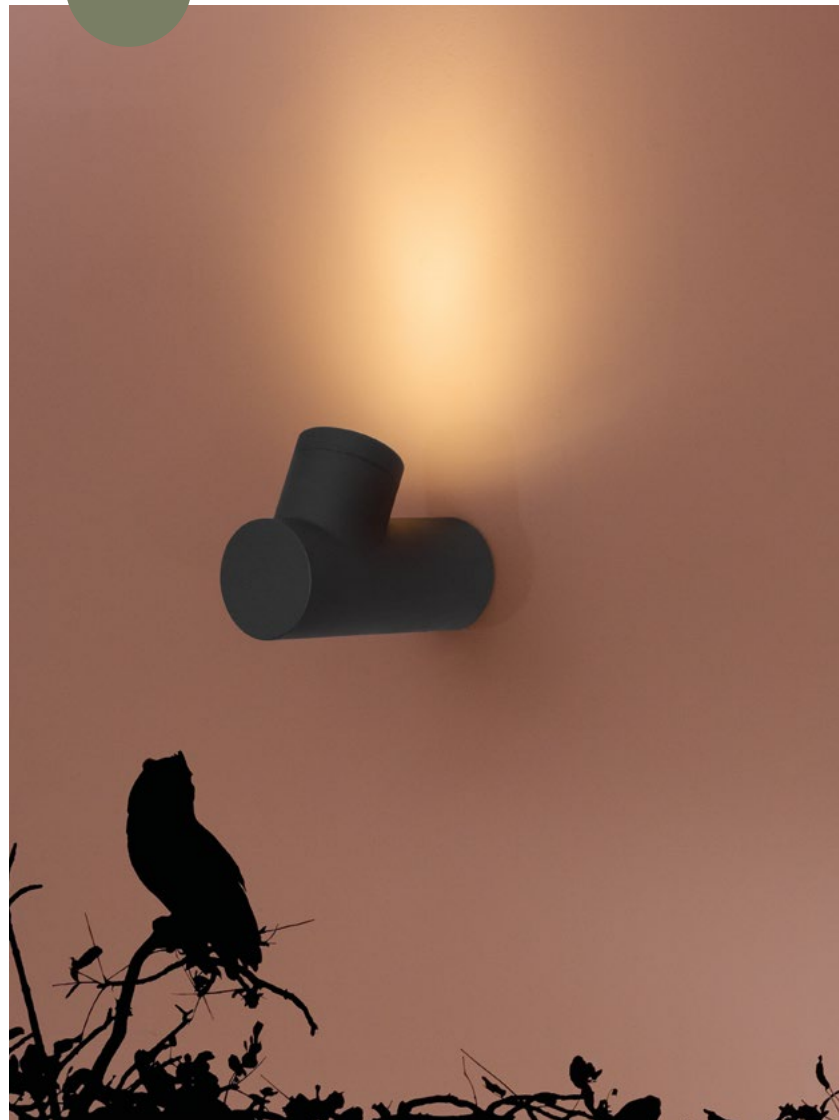

Dark Gray Aluminium
Glass Diffuser
LED GU10 1x7 Watt
220-240 Volt IP65
Bulb Excluded
D: 8 W: 20 H: 14.6 cm

Dark Gray Aluminium
Glass Diffuser
LED GU10 1x7 Watt
220-240 Volt IP65
Bulb Excluded
D: 8 W: 14.6 H: 60 cm

IP65