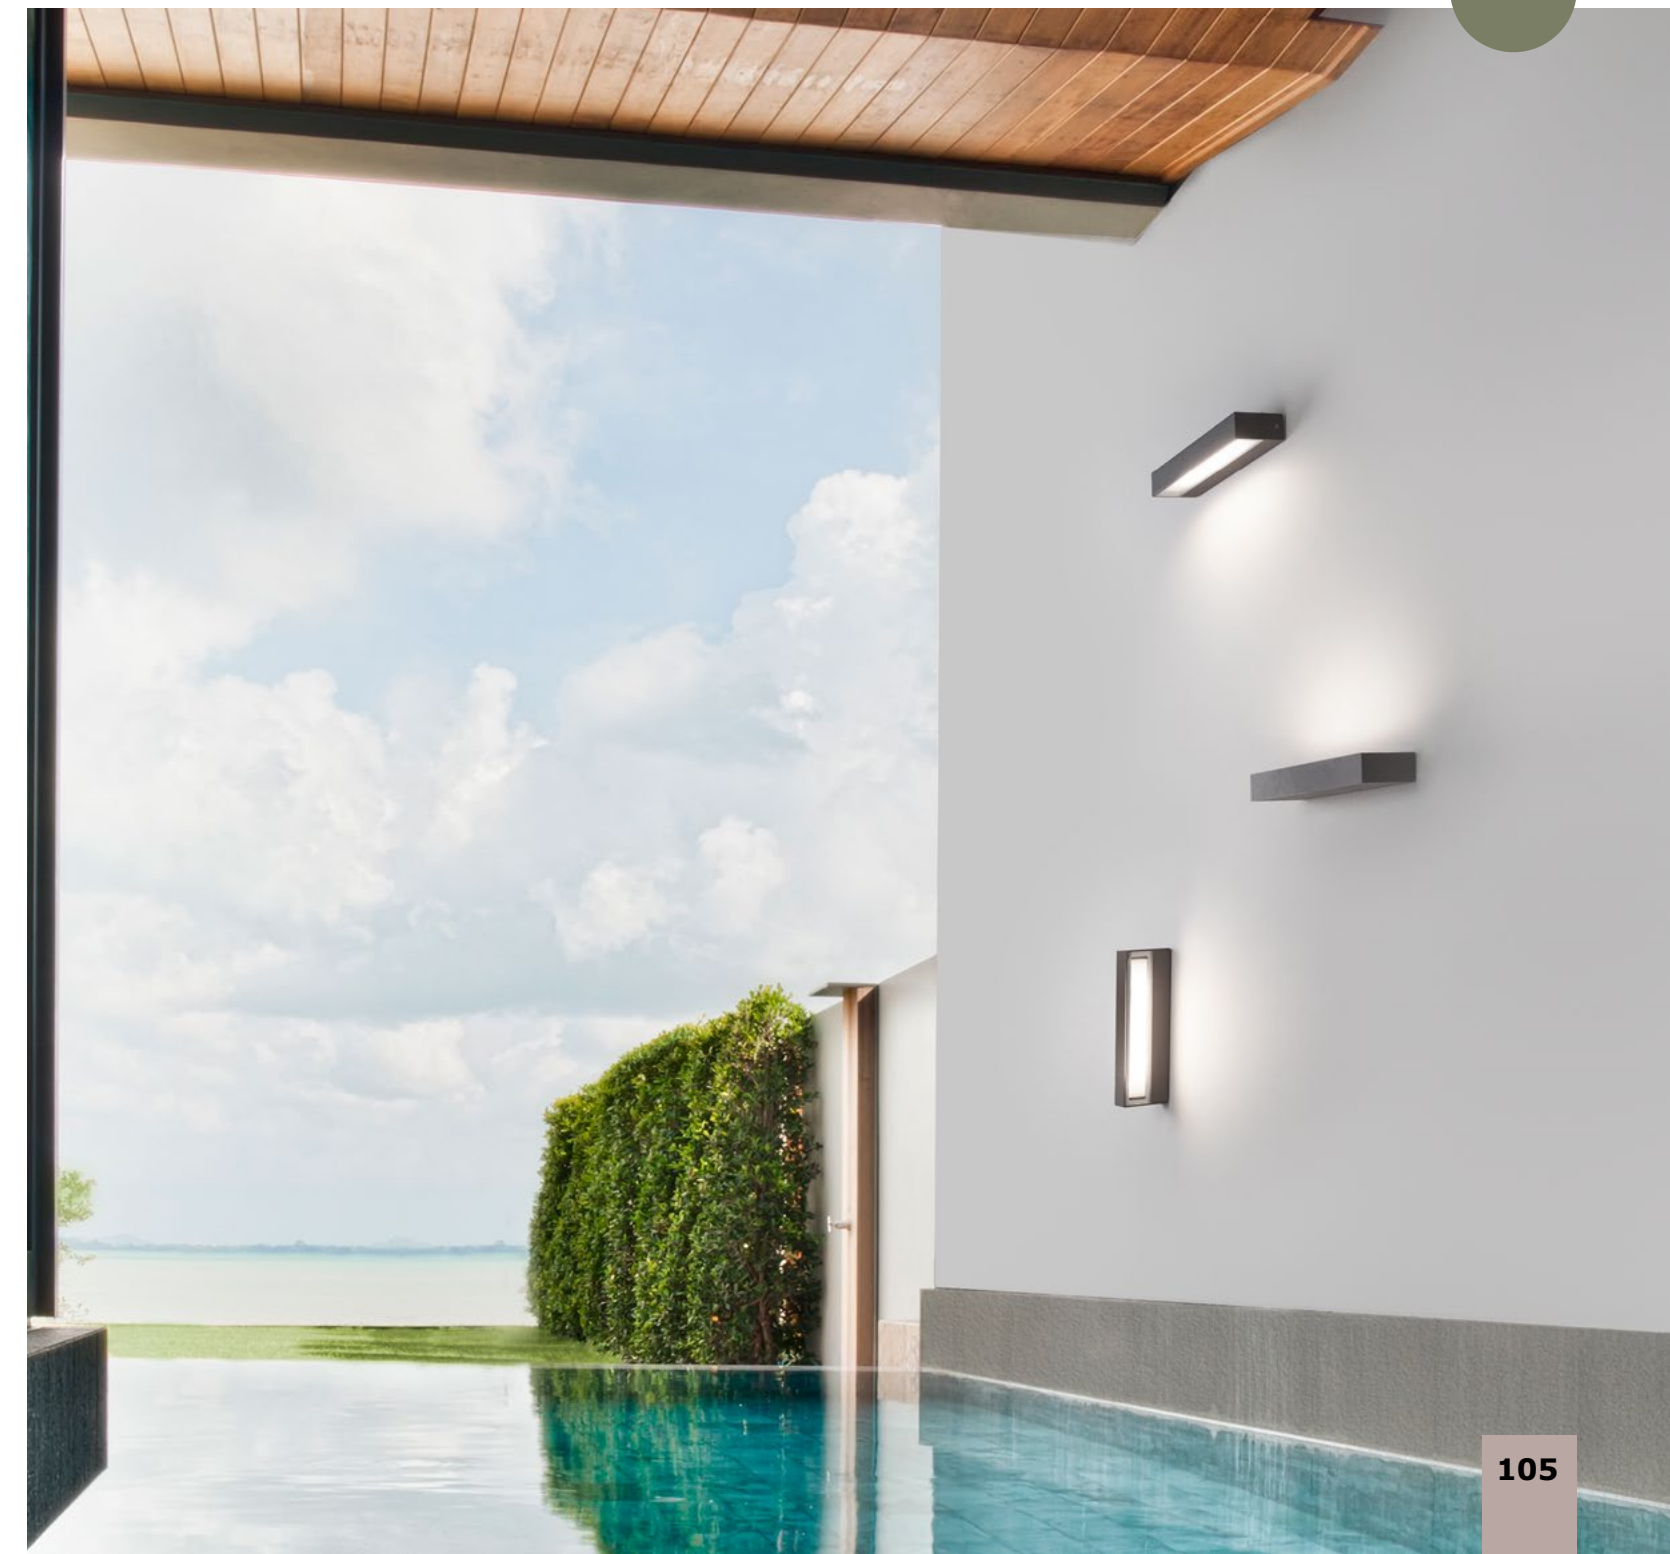

IP54

[COMO]
741661

Sandy White Aluminium
Glass Diffuser
LED 2x3 Watt 510Lm 3000K
CRI>80 220-240 Volt 50Hz
Beam Angle 2x34° IP54
Light Up & Down
L: 15 W: 7 H: 11 cm

[COMO]
741662

Dark Gray Aluminium
Glass Diffuser
LED 2x3 Watt 510Lm 3000K
CRI>80 220-240 Volt 50Hz
Beam Angle 2x34° IP54
Light Up & Down
L: 15 W: 7 H: 11 cm

[FUNGO]
9027202

Sandy White Aluminium
Glass Diffuser
LED 12 Watt 720Lm 3000K
CRI>80 220-240 Volt 50Hz
Beam Angle 120° IP65
Light Down
L: 22 W: 7.6 H: 3.2 cm

[FUNGO]
9027201

Dark Gray Aluminium
Glass Diffuser
LED 12 Watt 720Lm 3000K
CRI>80 220-240 Volt 50Hz
Beam Angle 120° IP65
Light Down
L: 22 W: 7.6 H: 3.2 cm

IP65