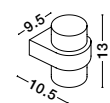

**[DARF
9925666]**

Sandy Black Aluminium
ABS Diffuser
LED 2x5 Watt 840Lm 3000K
CRI>80 100-240 Volt 50Hz
Beam Angle 115° IP65
Light Up & Down
D: 9.5 W: 10.5 H: 13 cm