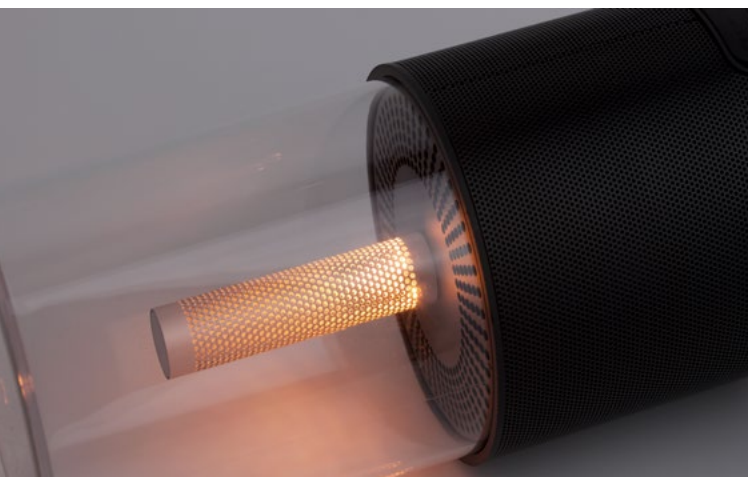

IP20 PORTABLE / MUSIC

USB CHARGER

[MAYA]
9180322

Dimmable
Gray & White ABS & Iron
Silicone Rubber
LED 1.5 Watt 30Lm 3000K
Battery / USB Wire IP20
D: 7.7 H: 15-23 cm

[MAYA]
9180321

Dimmable
Black & White ABS & Iron
Silicone Rubber
LED 1.5 Watt 30Lm 3000K
Battery / USB Wire IP20
D: 7.7 H: 15-23 cm

[RAY]
9180372

Dimmable
White ABS & Iron
Silicone Rubber
LED 2.5 Watt 40Lm 3000K
Battery / USB Wire IP20
D: 9.3 H: 16.5-23 cm

[RAY]
9180371

Dimmable
Black & White ABS & Iron
Silicone Rubber
LED 2.5 Watt 40Lm 3000K
Battery / USB Wire IP20
D: 9.3 H: 16.5-23 cm

[JAM]
9180391

Dimmable
Black Iron & Clear ABS
LED 5 Watt 10Lm 3000K
Battery / USB Wire IP20
D: 11 H: 19.5 - 24 cm