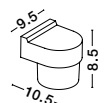

**[DARF
9925665]**

Sandy Black Aluminium
ABS Diffuser
LED 5 Watt 420Lm 3000K
CRI>80 100-240 Volt 50Hz
Beam Angle 104° IP65
Light Down
D: 9.5 W: 10.5 H: 8.5 cm