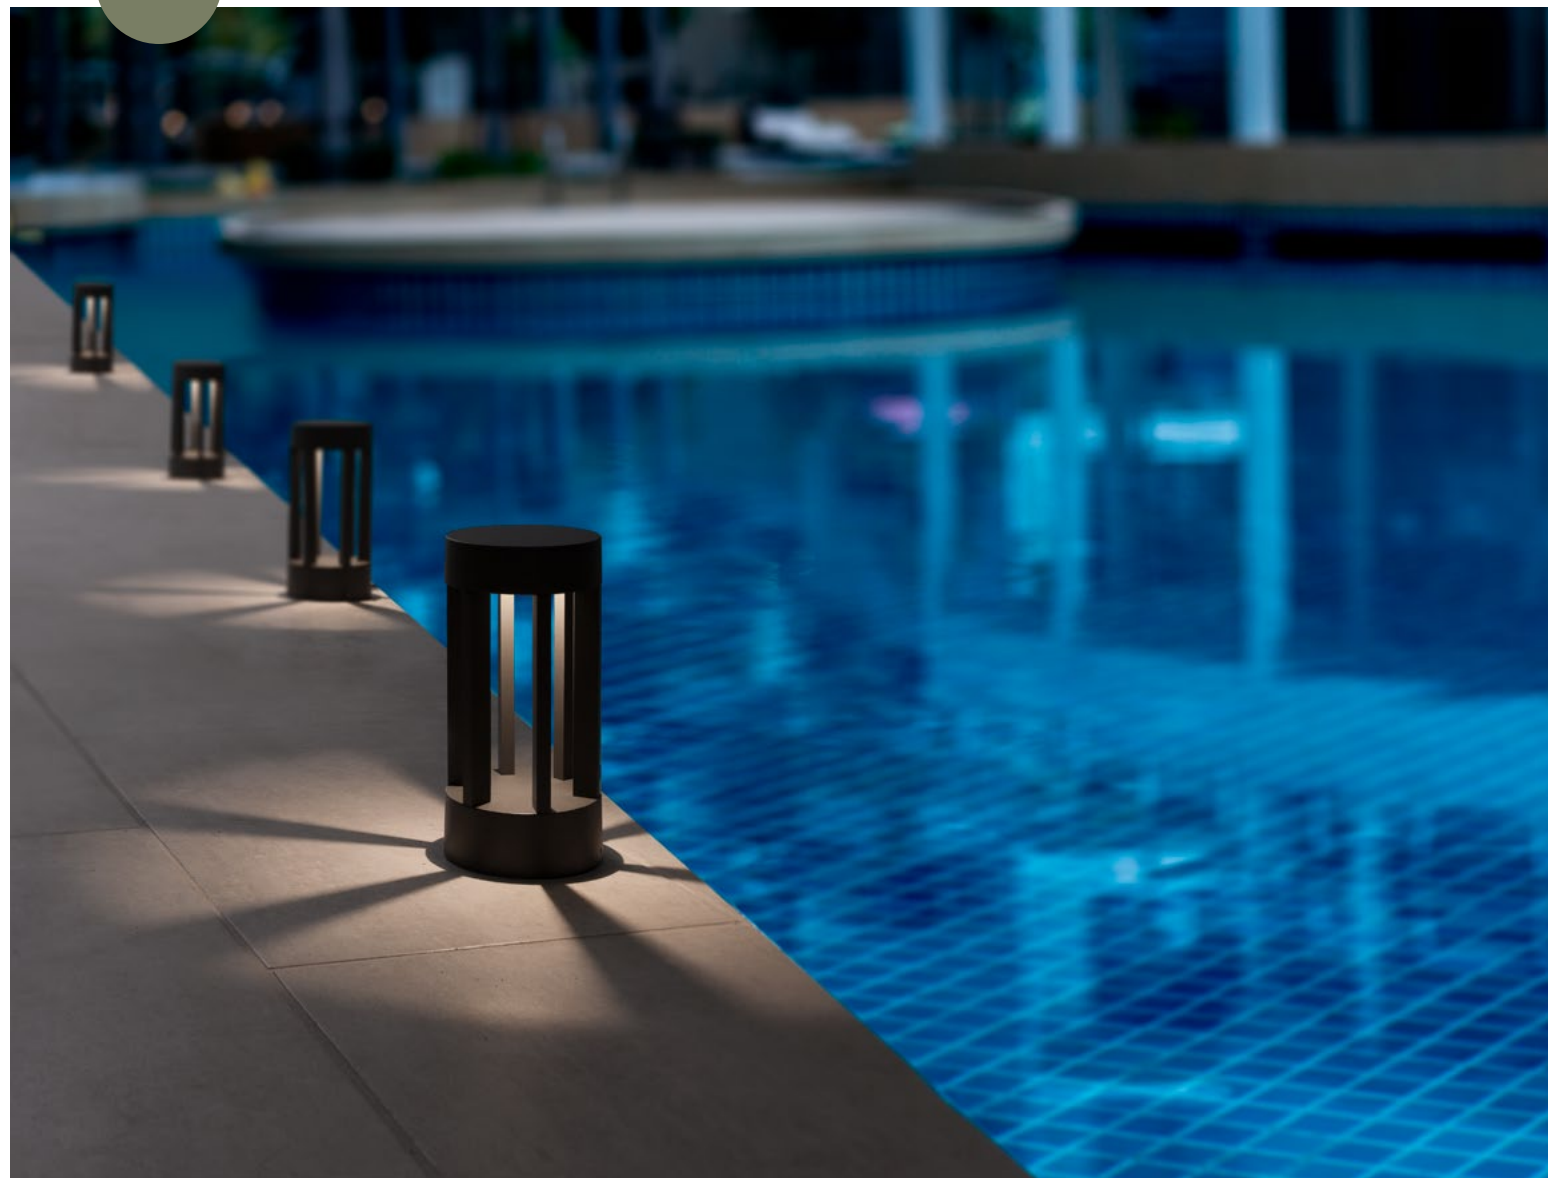

[DEVORA]
822642

Dark Gray Die-Casting
Aluminium & Glass Diffuser
LED 8 Watt 195Lm 3000K
CRI>80 220-240 Volt 50Hz
IP54
D: 11 H: 65 cm

[DEVORA]
826423

Dark Gray Die-Casting
Aluminium & Glass Diffuser
LED 8 Watt 195Lm 3000K
CRI>80 220-240 Volt 50Hz
IP54
D: 11 H: 22 cm

IP54