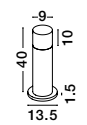

[NOTEN]
9905022

Sandy Black Aluminium
Clear & White Acrylic
LED 10 Watt 780Lm 3000K
CRI>80 220-240 Volt
Beam Angle 120° IP65
D: 9 H: 40 cm

LED IP65 WARM WHITE A++-A