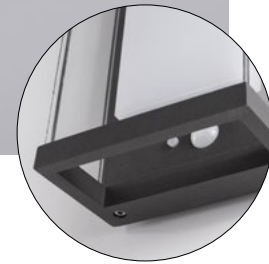

IP65

**[BAY
9120711]**

Dimmable

Anthracite Die-Casting Aluminium
Clear Glass & Acrylic Diffuser
LED 1.5 Watt 152Lm 3000K
CRI>80 200-240 Volt
Beam Angle 87° IP65
Solar / Switch On/Off
L: 12.6 W: 8.3 H: 25.2 cm