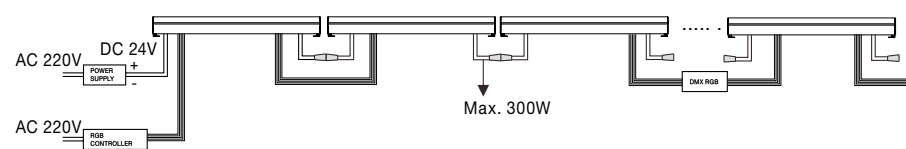

DMX CONTROLLER
Used to Control Max 1000 pcs

RGB

INSTALLATION

CONNECTION

IP67 WATERPROOF

Rotation 30°

[WALL WASHER]
9011161

Wall Washer
Sandy Black Aluminium & Glass
LED Chip Cree 36 Watt 3670Lm 3000K
CRI>80 DC24V Adjustable
Beam Angle 30° IP67
L: 100 W: 6.5 H: 12 cm
Max Power 300 Watt