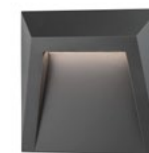

[KRYPTON]
710446

Dark Gray Aluminium & Glass
LED 6 Watt 480Lm 3000K
CRI>80 220-240 Volt 50Hz
Beam Angle 31° IP54
D: 16 W: 9.6 cm

[KRYPTON]
726408

Dark Gray Aluminium
LED 3 Watt 270Lm 3000K
CRI>80 220-240 Volt 50Hz
Beam Angle 15° IP54
L: 8.5 W: 5 H: 8.5 cm

[KRYPTON]
752250

Dark Gray Aluminium
LED 6 Watt 480Lm 3000K
CRI>80 220-240 Volt 50Hz
Beam Angle 32° IP54
L: 15 W: 7.5 H: 15 cm

IP65

[LUTON]
8403624

Dark Gray ABS
LED 1.2 Watt
90Lm 3000K IP65
CRI>80 100-220 Volt 50Hz
RC Driver Included
L: 12.5 W: 3.3 H: 12.5 cm

[LUTON]
8403622

Dark Gray ABS
LED 1.6 Watt
100Lm 3000K IP65
CRI>80 100-220 Volt 50Hz
RC Driver Included
L: 23 W: 3.3 H: 8 cm

[LUTON]
8403626

Dark Gray ABS
LED 1.2 Watt
150Lm 3000K IP65
CRI>80 100-220 Volt 50Hz
RC Driver Included
L: 12.5 W: 3.3 H: 8.3 cm

IP54