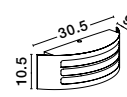

[ZENITH]
713115

White Aluminium
White Acrylic Diffuser
LED E27 1x12 Watt IP44
220-240 Volt
Bulb Excluded
L: 30.5 W: 9 H: 10.5 cm