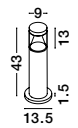

IP54

IP65

**[ROCK
9905025]**

Sandy Black Aluminium
Silver Aluminium & Clear Acrylic
LED 10 Watt 760Lm 3000K
CRI>80 220-240 Volt
Beam Angle 120° IP65
D: 9 H: 43 cm

**[ROCK
9905024]**

Sandy Black Aluminium
Silver Aluminium & Clear Acrylic
LED 10 Watt 760Lm 3000K
CRI>80 220-240 Volt
Beam Angle 120° IP65
D: 9 H: 83 cm