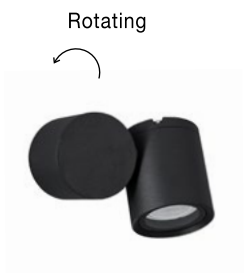

IP54

[FOCUS]
9207912

Black Aluminium
Glass Diffuser
LED GU10 1x7 Watt
100-240 Volt IP54
Bulb Excluded
D: 6.8 W: 11.5 H: 9.5 cm