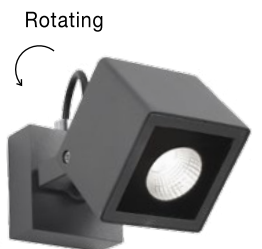

[FOCUS]
752470

Dark Gray Aluminium & Glass
Osram LED 6 Watt 420Lm 3000K
CRI>80 220-240 Volt 50Hz
Beam Angle 44° IP54
L: 8.5 W: 14 H: 12 cm