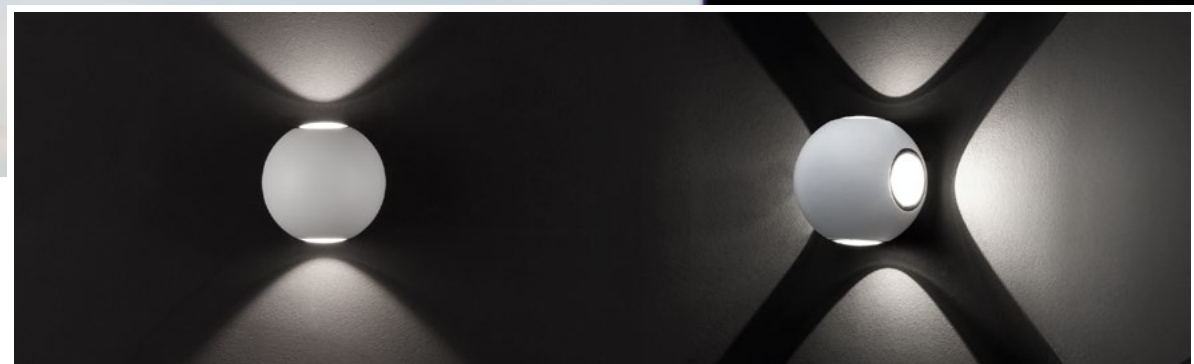

IP54

[COMO]
726217

Sandy White Aluminium & Glass
LED 2x5 Watt 560Lm 3000K
CRI>80 220-240 Volt 50Hz
Beam Angle 2x51° IP54
D: 11 W: 8.5 cm
Light in 2 directions

[COMO]
852436

Sandy White Aluminium & Glass
LED 4x1 Watt 265Lm 3000K
CRI>80 220-240 Volt 50Hz
Beam Angle 4x51° IP54
D: 11 W: 8.5 cm
Light in 4 directions