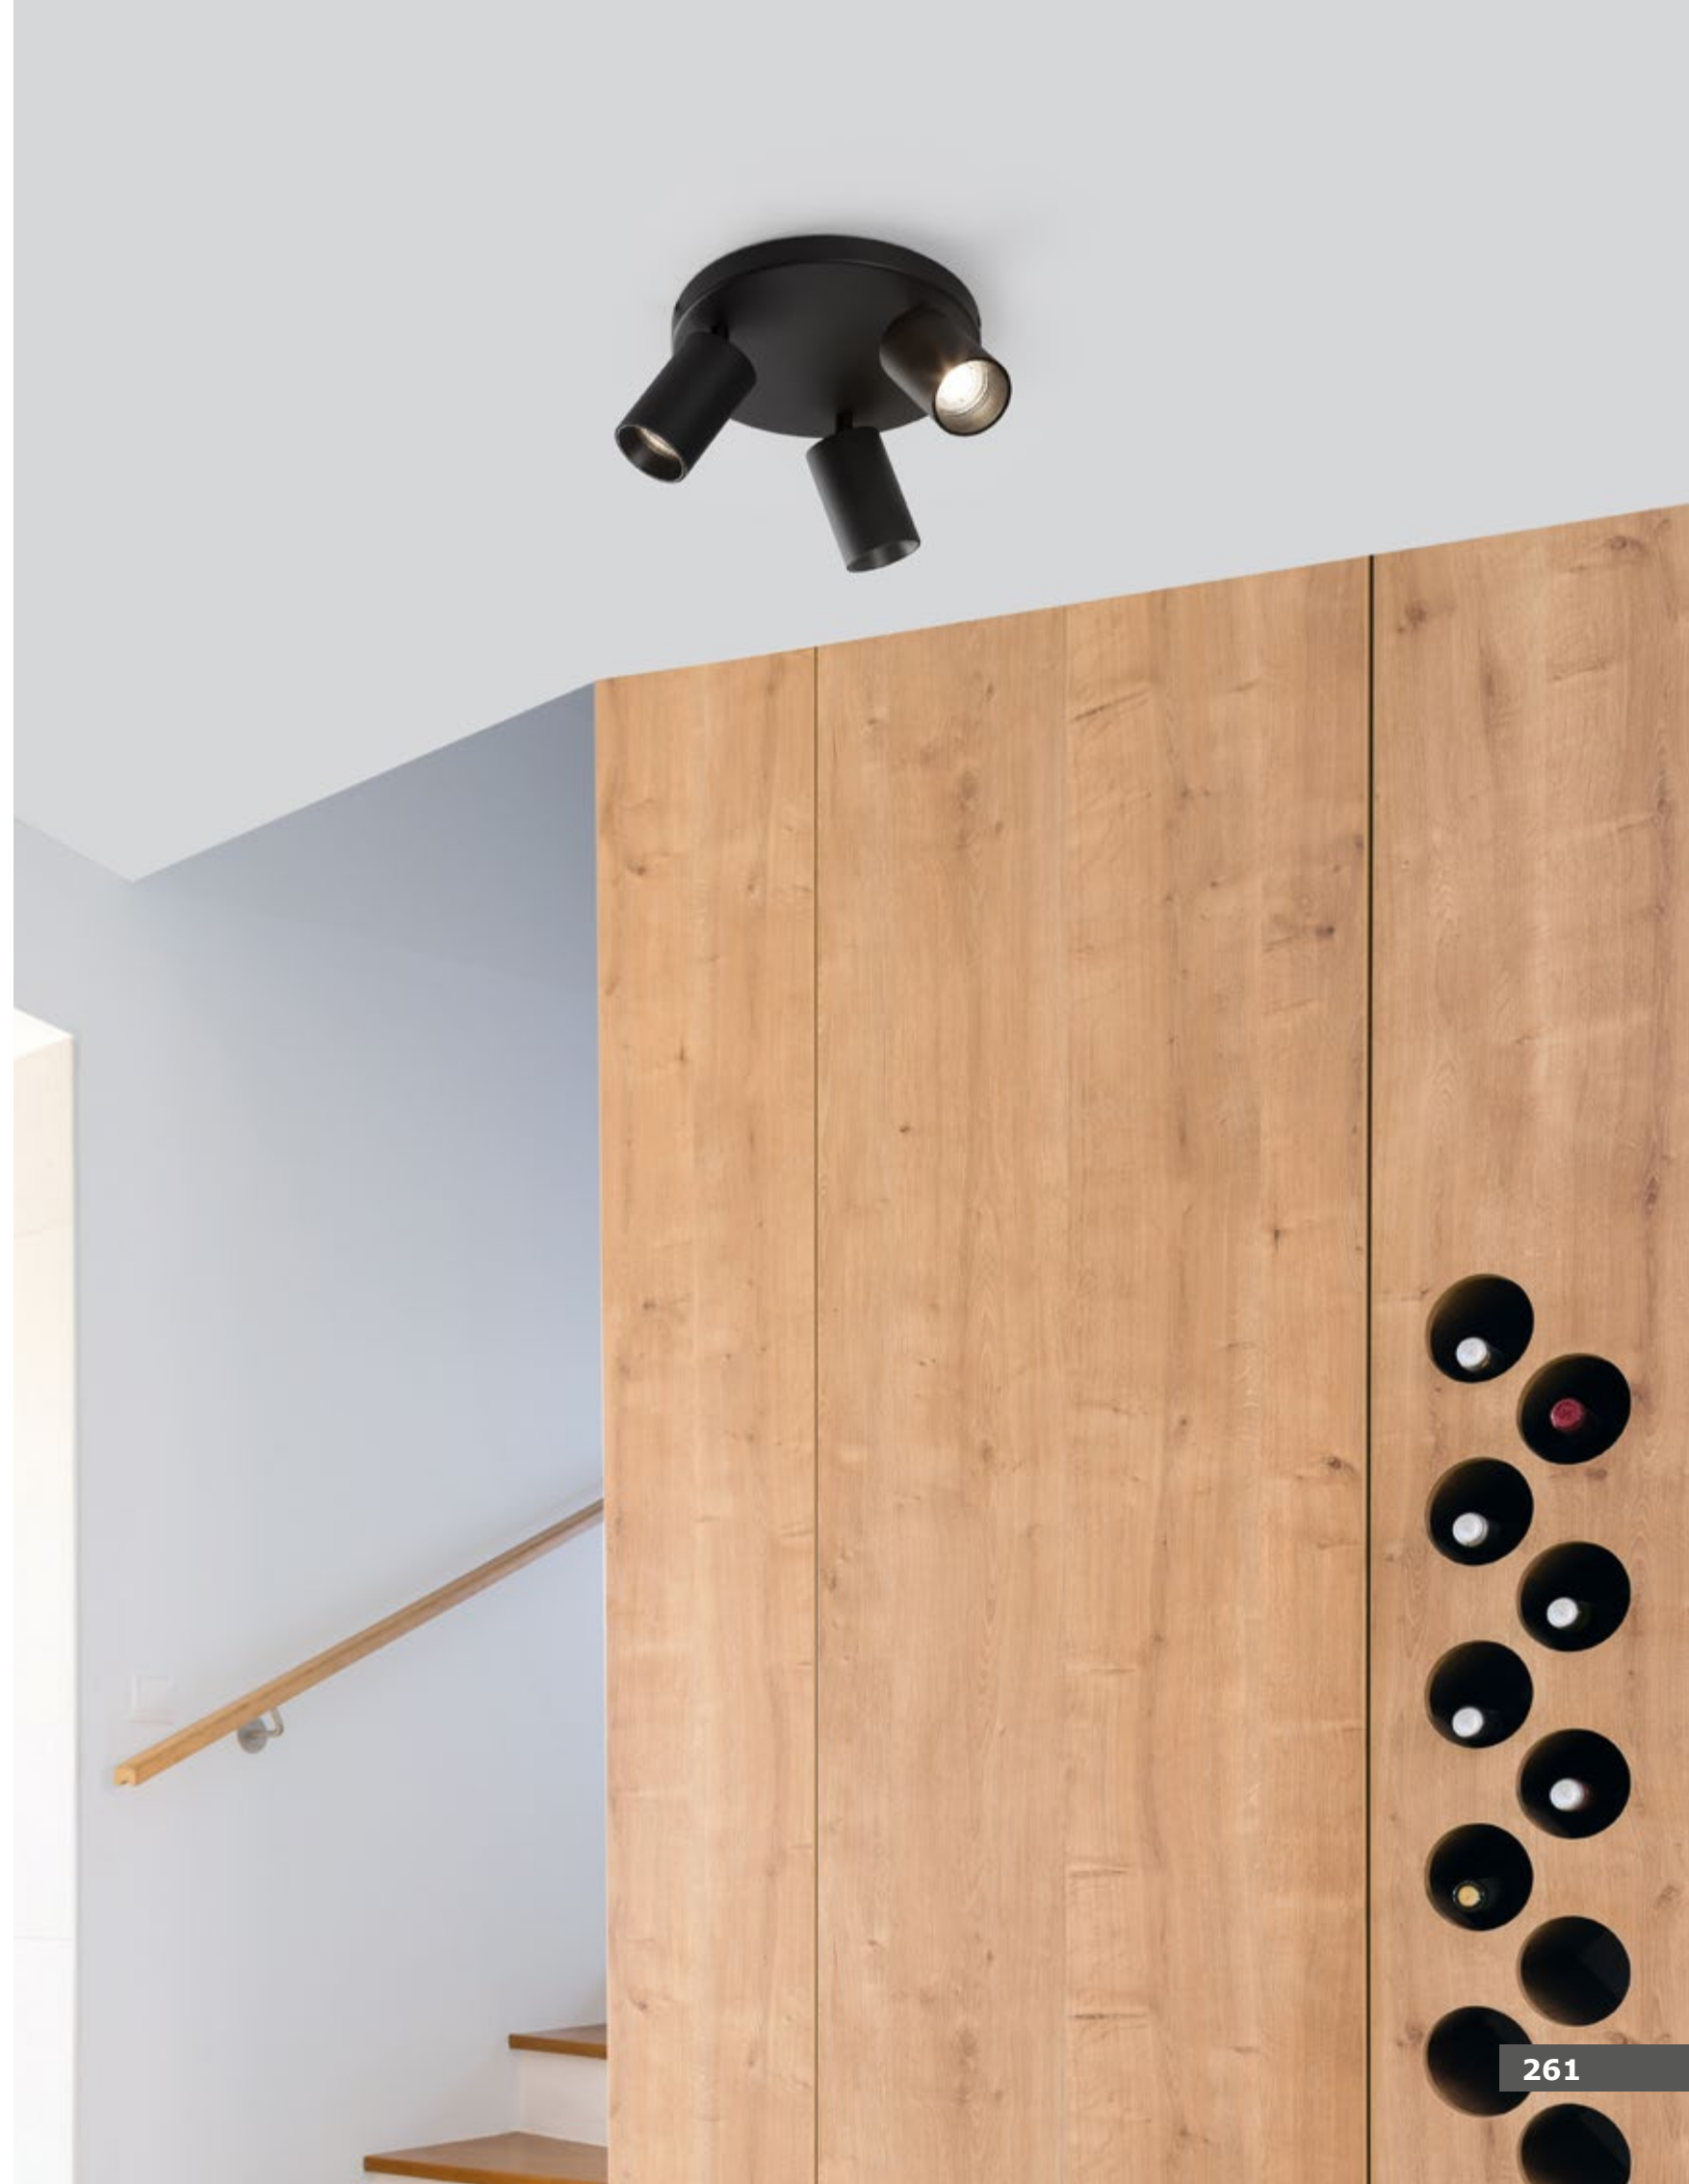

Rotating & Adjustable

TOD | 9011311

Sandy White Aluminium
LED GU10 1x10 Watt IP20
220-240 Volt Bulb Excluded
D: 5.7 H1: 9 H2: 13 cm

Rotating & Adjustable

TOD | 9011312

Sandy Black Aluminium
LED GU10 1x10 Watt IP20
220-240 Volt Bulb Excluded
D: 5.7 H1: 9 H2: 13 cm

Rotating & Adjustable

TOD | 9012281

Sandy White Aluminium
LED GU10 3x10 Watt IP20
220-240 Volt Bulb Excluded
D: 22 H1: 9 H2: 12.7 cm

Rotating & Adjustable

TOD | 9012282

Sandy Black Aluminium
LED GU10 3x10 Watt IP20
220-240 Volt Bulb Excluded
D: 22 H1: 9 H2: 12.7 cm