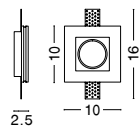

TOBIA | 9879110

White Gypsum
Adjustable Brackets
LED GU10 1x10 Watt IP20
220-240 Volt Bulb Excluded
L: 8 W: 8 H: 5.2 cm
Cut Out: 8.5 x 8.5 cm

TOBIA | 9879107

White Gypsum
LED GU10 1x10 Watt IP20
220-240 Volt Bulb Excluded
L: 10 W: 10 H: 2.5 cm
Cut Out: 10.5 x 10.5 cm