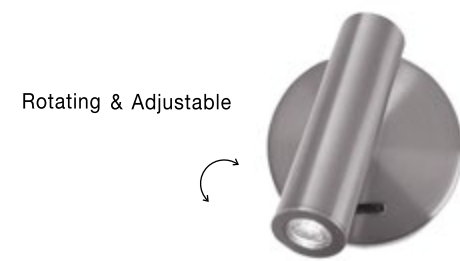

**ANTI
GLARE
NETWORK**

CLIP | 9030202

Sandy Black Aluminium
LED Philips 3 Watt
Switch On/Off
190Lm 3000K IP20
D: 8 W: 3.4 H: 11 cm

LAREDO | 8140521

Sandy White Aluminium
LED Samsung 3 Watt
Switch On/Off
190Lm 3000K IP20
D: 9 H: 11 cm