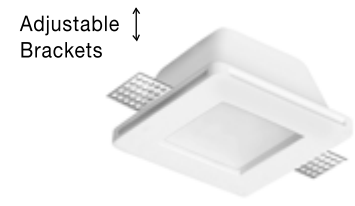

TOBIA | 9879102

White Gypsum & Glass
Adjustable Brackets
LED GU10 1x10 Watt IP20
220-240 Volt Bulb Excluded
L: 12 W: 12 H: 5.5 cm
Cut Out: 12.5 x 12.5 cm