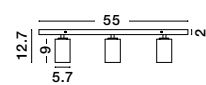

TOD | 9012301

Sandy White Aluminium
LED GU10 3x10 Watt IP20
220-240 Volt Bulb Excluded
L: 55 W: 6 H: 12.7 cm