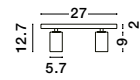

INUS | 9460971

Black & Satin Gold Aluminium
LED GU10 2x10 Watt IP20
220-240 Volt Bulb Excluded
L: 27 W: 6 H: 12.7 cm