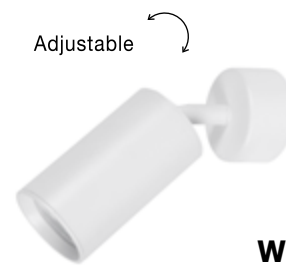

WAN | 9184311

Sandy White Aluminium
LED GU10 1x10 Watt IP20
220-240 Volt Bulb Excluded
D: 5.6 H: 15 cm