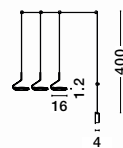

LUCELO | 9190130

Sandy Black Aluminium
& Acrylic
LED 30 Watt 230 Volt
1500Lm 3000K IP20
L: 16 W: 16 H: 400 cm