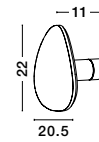

CRONUS | 9084081

White Gypsum & Aluminium
LED 12 Watt 220-240 Volt
1121Lm 3000K IP20
D: 20.5 W: 11 H: 22 cm