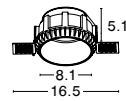

BRAD | 9017391

Sandy White Aluminium Trimless
LED GU10 1x10 Watt
220-240 Volt Rotating
IP20 Bulb Excluded
D: 8.1 H: 5.1 cm
Cut Out: 10 cm