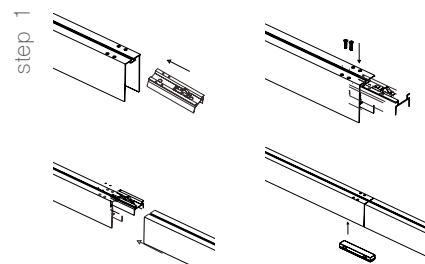

HOW IT WORKS

USE THE CONNECTOR