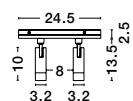

DALI

Rotating & Adjustable

NOLAN | **9136129**
15W · 3000K

Rotating & Adjustable

LOCE | **1025201**
2x5W · 3000K · 45°

Rotating & Adjustable

ABER | **9136126**
10W · 3000K · 45°

ANTI
GLARE
NETWORK

OLVI | **9136127**
13W · 3000K

OLVI | **9136128**
13W · 3000K

DRIVER | **1035001**

Dali Driver
350 Watt
Input 100-270V AC
Output: 48V DC

Photo	Code	Material	Watt	Volt	LED Chip	Dimension(cm)	Lumen	CRI	UGR	Beam Angle	Kelvin	Protection	Adj.	Driver Included	Dim.	Class
	9136129	Sandy Black Aluminium	15W	DC48V	Philips	L: 24.5 H: 11	1200Lm	>90	<14	30°	3000K	IP20	√	X	√	III
	1025201	Sandy Black Aluminium	2x5W	DC48V	Philips	L:14.4 H:10 H2:16	662Lm	>90	<14	45°	3000K	IP20	√	X	√	III
	9136126	Sandy Black Aluminium	10W	DC48V	Cree	D: 3.2 H: 19.6	800Lm	>90	<14	45°	3000K	IP20	√	X	√	III
	9136127	Sandy Black Aluminium	13W	DC48V	Philips	L: 50 H: 3	1040Lm	>90	<14	120°	3000K	IP20	X	X	√	III
	9136128	Sandy Black Aluminium	13W	DC48V	Osram	L: 50 H: 3	1040Lm	>90	<14	120°	3000K	IP20	X	X	√	III