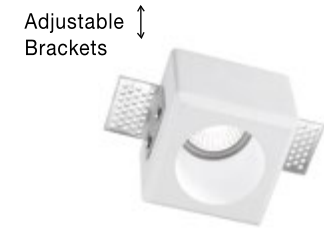

COSIMO | 9879109

White Gypsum
Adjustable Brackets
LED GU10 1x10 Watt IP20
220-240 Volt Bulb Excluded
L: 8 W: 8 H: 5.2 cm
Cut Out: 8.5 x 8.5 cm

COSIMO | 7100461

White Gypsum
Adjustable Brackets
LED GU10 1x10 Watt IP20
220-240 Volt Bulb Excluded
L: 8 W: 8 H: 6 cm
Cut Out: 8.5 x 8.5 cm