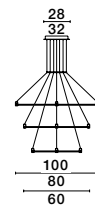

DION | 9028923

Magnetic Circular Structure
Sandy Black Aluminium IP20
Included Driver 350 Watt
AC220-240V Output 24V DC
D1: 100 D2: 80 D3: 60 H: 200 cm