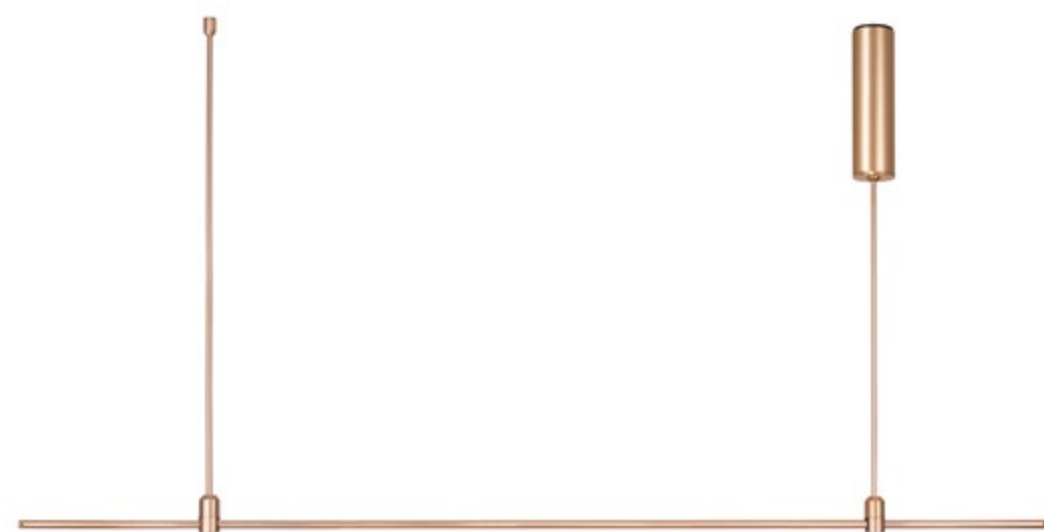

GRAMMI 04 | 9028750

Magnetic Tubular Structure
Satin Gold Aluminium IP20
Included Driver 60 Watt
AC220-240V Output 24V DC
L: 150 H: 75 cm