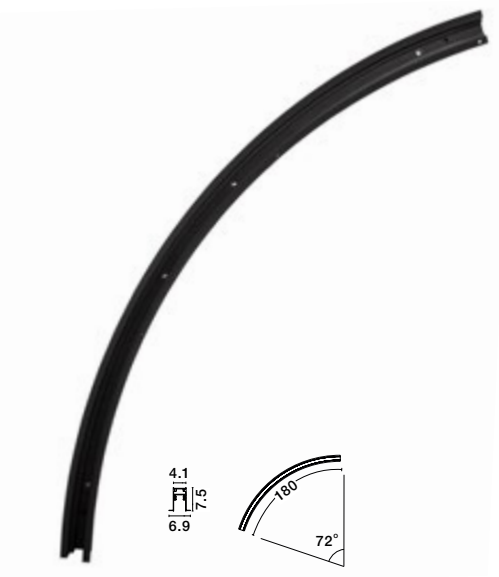

CURVE | 9212672

Curve Track 72°
Sandy Black Aluminium
Recess Magnetic Profile IP20
Included Mechanical-Electrical Connector
R: 120 W: 6.9 H: 7.5 cm