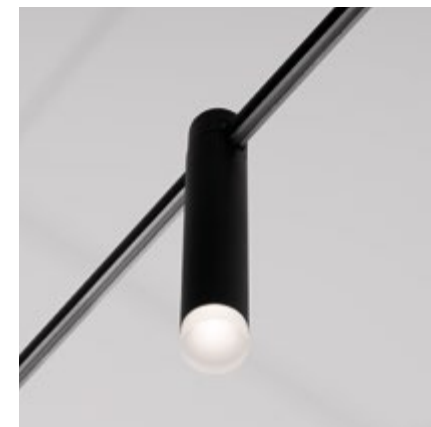

step 2

IF YOU WANT TO COMBINE MORE THAN ONE 'PUZZLES' USE 'PLUS 9180569'

step 3

TO ADJUST THE HEIGHT CHOOSE 'ZED' 9180567 OR 9180568 OR 9980570

MAGNETIC DECORATIVE
ACCESSORIES

**ONE SOURCE
OF LIGHT
MANY
DIFFERENT
ACCESSORIES**