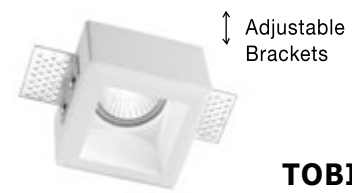

TOBIA | 9879110

White Gypsum
Adjustable Brackets
LED GU10 1x10 Watt IP20
220-240 Volt Bulb Excluded
L: 8 W: 8 H: 5.2 cm
Cut Out: 8.5 x 8.5 cm