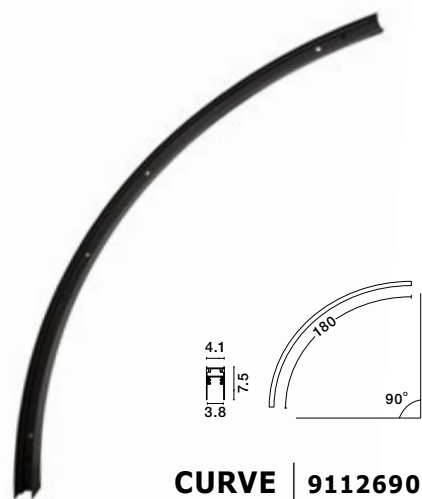

CURVE | 9112690

Curve Track 90°
Sandy Black Aluminium
Surface or Pendant Magnetic Profile IP20
Included Mechanical-Electrical Connector
R: 120 W: 4.1 H: 7.5 cm