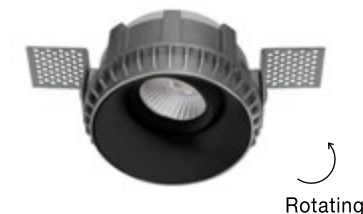

BRAD | 9000352

Sandy Black Aluminium Trimless
LED GU10 1x10 Watt
220-240 Volt Rotating
IP20 Bulb Excluded
L: 8.8 H: 6.2 cm
Cut Out: 8.5x8.5 cm

BRAD | 9017391

Sandy White Aluminium Trimless
LED GU10 1x10 Watt
220-240 Volt Rotating
IP20 Bulb Excluded
D: 8.1 H: 5.1 cm
Cut Out: 10 cm