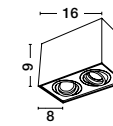

Rotating

RENE | 998092

Sandy Black Aluminium
LED GU10 2x10 Watt IP20
220-240 Volt Bulb Excluded
L: 16 W: 8 H: 9 cm