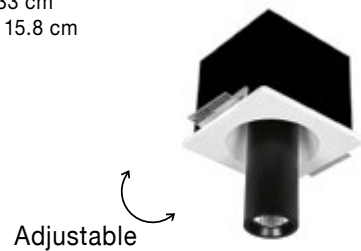

GIACOMO | 51855401

Gypsum & White Metal
Downlight Adjustable
GU10 1x35 Watt 230 Volt
IP20 Bulb Excluded
D: 6 L: 15.5 H: 23 cm
Cut Out: 15.8 x 15.8 cm

GIACOMO | 51855202

Gypsum & Black Metal
Downlight Adjustable
GU10 1x35 Watt 230 Volt
IP20 Bulb Excluded
D: 6 L: 15.5 H: 33 cm
Cut Out: 15.8 x 15.8 cm