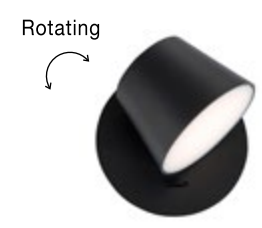

SWITCH ON/OFF

AMADEO | 8223602

Black Aluminium & Acrylic
Adjustable
Switch On/Off
LED Edison 6 Watt 230 Volt
528Lm 3000K IP20
D: 12 W: 12 H: 12 cm

AMADEO | 8223601

White Aluminium & Acrylic
Adjustable
Switch On/Off
LED Edison 6 Watt 230 Volt
528Lm 3000K IP20
D: 12 W: 12 H: 12 cm