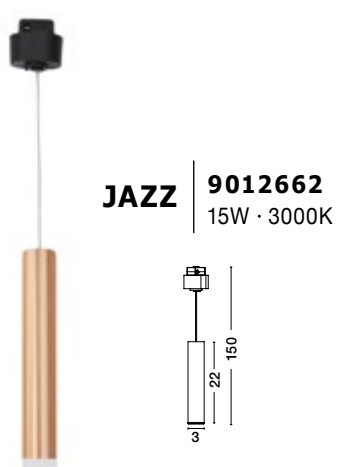

INSTALLATION & REMOVAL OF PRODUCTS

All Fittings Can Be Magnetically Installed Ensuring Tool-Free Mounting And Repositioning

Photo	Code	Material	Watt	Volt	LED Chip	Dimension(cm)	Lumen	CRI	UGR	Beam Angle	Kelvin	Protection	Adj.	Driver Included	Dim.	Class
	8252010	Sandy Black Aluminium	10W	DC24V	Cree	D:3 H1:20 H2:150	800Lm	>90	<14	45°	4000K	IP20	X	X	X	III
	8252030	Sandy Black Aluminium	10W	DC24V	Cree	D:3 H1:20 H2:150	720Lm	>90	<14	45°	3000K	IP20	X	X	X	III
	9025201	Sandy Black Aluminium	15W	DC24V	Cree	D:3 H1:22 H2:150	730Lm	>90	<18	120°	3000K	IP20	X	X	X	III
	9012676	Satin Gold Aluminium	10W	DC24V	Cree	D:3 H1:20 H2:150	720Lm	>90	<14	45°	3000K	IP20	X	X	X	III
	9012662	Satin Gold Aluminium	15W	DC24V	Cree	D:3 H1:22 H2:150	730Lm	>90	<18	120°	3000K	IP20	X	X	X	III
	8252031	Sandy Black Aluminium	10W	DC24V	Cree	D:3 H1:11 H2:42	720Lm	>90	<14	30°	3000K	IP20	✓	X	X	III
	8252032	Sandy Black Aluminium	10W	DC24V	Cree	D:3 H1:11 H2:62	720Lm	>90	<14	30°	3000K	IP20	✓	X	X	III

Photo	Code	Material	Watt	Volt	LED Chip	Dimension(cm)	Lumen	CRI	UGR	Beam Angle	Kelvin	Protection	Adj.	Driver Included	Dim.	Class
	9012675	Satin Gold Aluminium & Glass	5W	DC24V	Philips	D:12 H:80	220Lm	>90	<18	120°	3000K	IP20	X	X	X	III
	9012672	Sandy Black Aluminium & Glass	5W	DC24V	Philips	D:10 H:80	380Lm	>90	<18	120°	3000K	IP20	X	X	X	III
	9012671	Sandy Black Aluminium & Glass	5W	DC24V	Philips	D:10 H:15	380Lm	>90	<18	120°	3000K	IP20	X	X	X	III
	9012674	Sandy Black Aluminium & Glass	5W	DC24V	Philips	D:12 H:16.5	220Lm	>90	<18	120°	3000K	IP20	X	X	X	III