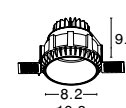

8016905 · 10W · 3000K
8016906 · 10W · 4000K

DRIVER | 9020171

Driver 12W Eaglerise
Input: 100-240V AC 50/60Hz
Output: 12-24VDC 500mA
Not Dimmable