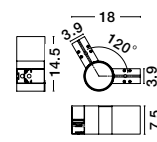

TREE 01 | 8252035

Corner 2V - 120°
Connector between two tracks
Sandy Black Aluminium
L: 18 W: 14.5 H: 7.5 cm