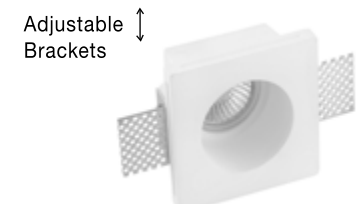

TOBIA | 9879112

White Gypsum
Adjustable Brackets
LED GU10 1x10 Watt IP20
220-240 Volt Bulb Excluded
L: 9.5 W: 9.5 H: 5 cm
Cut Out: 9 x 9 cm