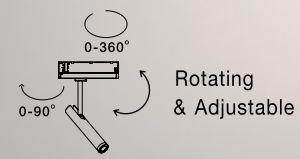

Rotating & Adjustable

4 WIRES