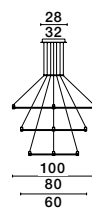

MAGNETIC
DECORATIVE LIGHTING
SYSTEMS

DION | 9028803

Magnetic Circular Structure
Satin Gold Aluminium IP20
Included Driver 350 Watt
AC220-240V Output 24V DC
D1: 100 D2: 80 D3: 60 H: 200 cm

DION | 9028800

Magnetic Circular Structure
Satin Gold Aluminium IP20
Included Driver 200 Watt
AC220-240V Output 24V DC
D1: 80 D2: 60 H: 150 cm