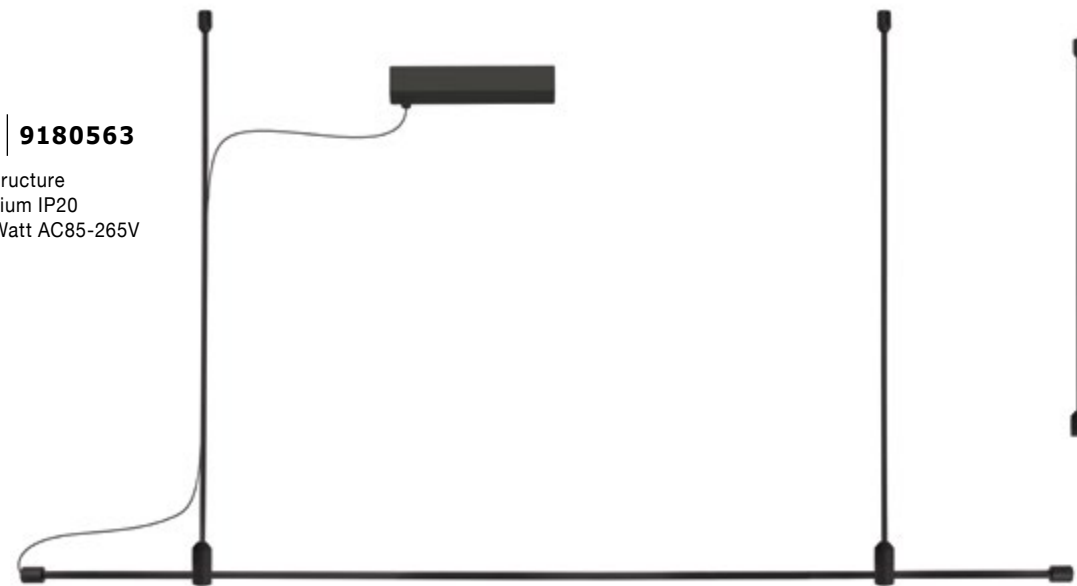

GRAMMI 01 | 9180563

Magnetic Tubular Structure
Sandy Black Aluminium IP20
Included Driver 60 Watt AC85-265V
L: 150 H: 110 cm