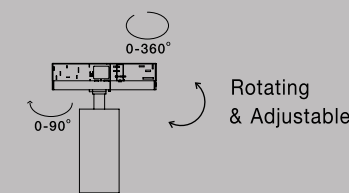

**CRI
98**

4 Wires

Photo	Code	Material	Watt	Volt	Ma	Driver	LED Chip	Dimension (cm)	Lumen	CRI	UGR	Beam Angle	Kelvin	Protection	Adaptor	Adj.	Dim.	Driver Included	Class
	9123141	Sandy Black Aluminium	24W	220-240V	600	Global	Citizen	D:6 H:20	2295Lm	>98	<15	24°	3000K	IP20	4 Wires	✓	X	✓	I
	9123142	Sandy White Aluminium	24W	220-240V	600	Global	Citizen	D:6 H:20	2295Lm	>98	<15	24°	3000K	IP20	4 Wires	✓	X	✓	I

COMPATIBLE WITH TRACK RAIL | 9193431 (BLACK) OR 9193421 (WHITE) - 7770630 (WHITE)