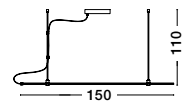

IF 110cm
IS NOT
COMPATIBLE
FOR YOU
WE HAVE ALSO
35cm & 70cm
TUBE

GRAMMI 01 | 9180563

Magnetic Tubular Structure
Sandy Black Aluminium IP20
Included Driver 60 Watt AC85-265V
L: 150 H: 110 cm

ZED | 9980751

Sandy Black Aluminium
Tube
D: 2 H: 70 cm

ZED | 9980752

Sandy Black Aluminium
Tube
D: 2 H: 35 cm

GRAMMI 02 | 9180564

Magnetic Tubular Structure
Sandy Black Aluminium IP20
Included Driver 100 Watt AC85-265V
L: 200 H: 110 cm