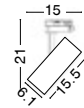

HERM | 7770407 · 12W · 3000K
8770411 · 12W · 4000K