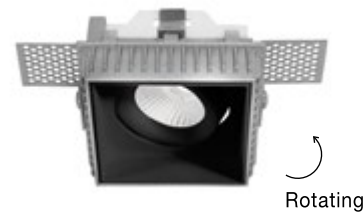

BRAD | 9000352

Sandy Black Aluminium Trimless
LED GU10 1x10 Watt
220-240 Volt Rotating
IP20 Bulb Excluded
L: 8.8 H: 6.2 cm
Cut Out: 8.5x8.5 cm

BRAD | 9017391

Sandy White Aluminium Trimless
LED GU10 1x10 Watt
220-240 Volt Rotating
IP20 Bulb Excluded
D: 8.1 H: 5.1 cm
Cut Out: 10 cm