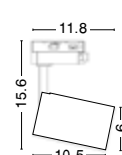

SINT | 9712002

Sandy Black Aluminium
Black Honeycomb
LED GU10 / MR16 1x10 Watt
Adaptor 2 wires 230 Volt
IP20 Bulb Excluded
D: 6 H: 13 cm

Compatible with 9193454 or 9052017 rail