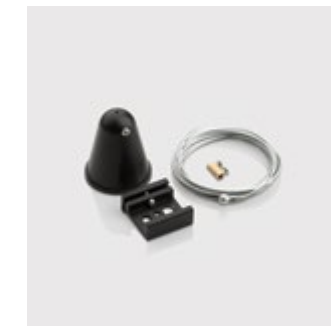

9193439

Black Aluminium
Suspension Kit 2m Wire
Penging Fitting Suitable for
4 Wires Track Rail