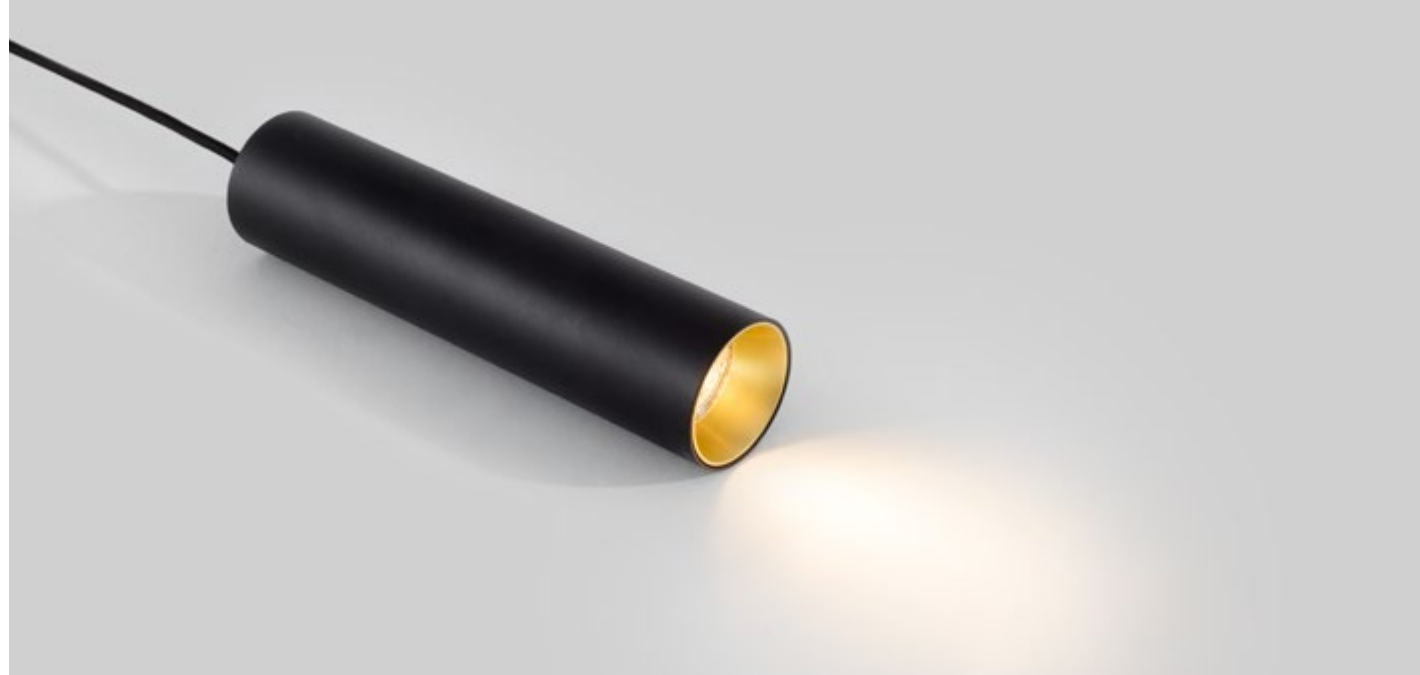

PERO | 9184376

Sandy Black Aluminium Outside
Gold Aluminium Inside
LED GU10 1x10 Watt IP20
220-240 Volt Bulb Excluded
D: 6 H1: 30 H2: 150 cm

PERO | 9184375

Sandy White Aluminium Outside
White Aluminium Inside
LED GU10 1x10 Watt IP20
220-240 Volt Bulb Excluded
D: 6 H1: 30 H2: 150 cm