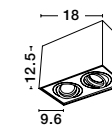

NIDO | 9012181

Sandy White Aluminium
LED GU10 1x10 Watt IP20
220-240 Volt Bulb Excluded
L: 9.5 W: 9.5 H: 14.5 cm

RING

9012183 Matt Gold
9012184 Matt Silver

NIDO | 9012182

Sandy Black Aluminium
LED GU10 1x10 Watt IP20
220-240 Volt Bulb Excluded
L: 9.5 W: 9.5 H: 14.5 cm

RING

9012183 Matt Gold
9012184 Matt Silver

Rotating

RENE | 998092

Sandy Black Aluminium
LED GU10 2x10 Watt IP20
220-240 Volt Bulb Excluded
L: 16 W: 8 H: 9 cm

Rotating

RENE | 998091

Sandy White Aluminium
LED GU10 2x10 Watt IP20
220-240 Volt Bulb Excluded
L: 16 W: 8 H: 9 cm

Rotating

RENE | 820603

Sandy Black Aluminium
LED GU10 2x10 Watt IP20
220-240 Volt Bulb Excluded
L: 18 W: 9.6 H: 12.5 cm

Rotating

RENE | 820602

Sandy White Aluminium
LED GU10 2x10 Watt IP20
220-240 Volt Bulb Excluded
L: 18 W: 9.6 H: 12.5 cm