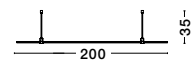

CRIMSON | 9190350

Magnetic Tubular Structure
Sandy Black Aluminium
L: 200 H: 35 cm

JUST COMBINE THE 9190800 AND 9190350 TO CREATE A DOUBLE MAGNETIC LAYER