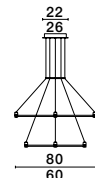

**EASY
INSTALLATION
UP
DOWN**

DION | 9028600

Magnetic Circular Structure
Satin Gold Aluminium IP20
Included Driver 60 Watt
AC220-240V Output 24V DC
D: 60 H: 120 cm

DION | 9028923

Magnetic Circular Structure
Sandy Black Aluminium IP20
Included Driver 350 Watt
AC220-240V Output 24V DC
D1: 100 D2: 80 D3: 60 H: 200 cm