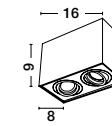

NIDO | 9012181

Sandy White Aluminium
LED GU10 1x10 Watt IP20
220-240 Volt Bulb Excluded
L: 9.5 W: 9.5 H: 14.5 cm

RING

9012183 Matt Gold
9012184 Matt Silver

NIDO | 9012182

Sandy Black Aluminium
LED GU10 1x10 Watt IP20
220-240 Volt Bulb Excluded
L: 9.5 W: 9.5 H: 14.5 cm

RING

9012183 Matt Gold
9012184 Matt Silver

Rotating

RENE | 998092

Sandy Black Aluminium
LED GU10 2x10 Watt IP20
220-240 Volt Bulb Excluded
L: 16 W: 8 H: 9 cm

Rotating

RENE | 998091

Sandy White Aluminium
LED GU10 2x10 Watt IP20
220-240 Volt Bulb Excluded
L: 16 W: 8 H: 9 cm

Rotating

RENE | 820603

Sandy Black Aluminium
LED GU10 2x10 Watt IP20
220-240 Volt Bulb Excluded
L: 18 W: 9.6 H: 12.5 cm

Rotating

RENE | 820602

Sandy White Aluminium
LED GU10 2x10 Watt IP20
220-240 Volt Bulb Excluded
L: 18 W: 9.6 H: 12.5 cm