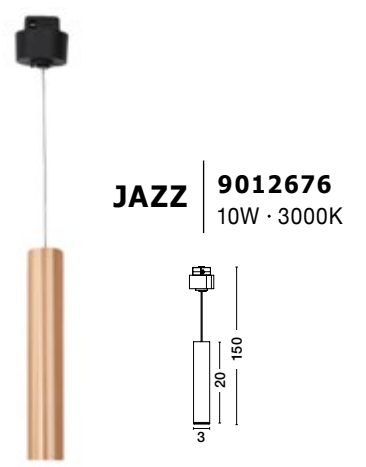

INSTALLATION & REMOVAL OF PRODUCTS

All Fittings Can Be Magnetically Installed Ensuring Tool-Free Mounting And Repositioning

Photo	Code	Material	Watt	Volt	LED Chip	Dimension(cm)	Lumen	CRI	UGR	Beam Angle	Kelvin	Protection	Adj.	Driver Included	Dim.	Class
	8252010	Sandy Black Aluminium	10W	DC24V	Cree	D:3 H1:20 H2:150	800Lm	>90	<14	45°	4000K	IP20	X	X	X	III
	8252030	Sandy Black Aluminium	10W	DC24V	Cree	D:3 H1:20 H2:150	720Lm	>90	<14	45°	3000K	IP20	X	X	X	III
	9025201	Sandy Black Aluminium	15W	DC24V	Cree	D:3 H1:22 H2:150	730Lm	>90	<18	120°	3000K	IP20	X	X	X	III
	9012676	Satin Gold Aluminium	10W	DC24V	Cree	D:3 H1:20 H2:150	720Lm	>90	<14	45°	3000K	IP20	X	X	X	III
	9012662	Satin Gold Aluminium	15W	DC24V	Cree	D:3 H1:22 H2:150	730Lm	>90	<18	120°	3000K	IP20	X	X	X	III
	8252031	Sandy Black Aluminium	10W	DC24V	Cree	D:3 H1:11 H2:42	720Lm	>90	<14	30°	3000K	IP20	✓	X	X	III
	8252032	Sandy Black Aluminium	10W	DC24V	Cree	D:3 H1:11 H2:62	720Lm	>90	<14	30°	3000K	IP20	✓	X	X	III

Photo	Code	Material	Watt	Volt	LED Chip	Dimension(cm)	Lumen	CRI	UGR	Beam Angle	Kelvin	Protection	Adj.	Driver Included	Dim.	Class
	9012675	Satin Gold Aluminium & Glass	5W	DC24V	Philips	D:12 H:80	220Lm	>90	<18	120°	3000K	IP20	X	X	X	III
	9012672	Sandy Black Aluminium & Glass	5W	DC24V	Philips	D:10 H:80	380Lm	>90	<18	120°	3000K	IP20	X	X	X	III
	9012671	Sandy Black Aluminium & Glass	5W	DC24V	Philips	D:10 H:15	380Lm	>90	<18	120°	3000K	IP20	X	X	X	III
	9012674	Sandy Black Aluminium & Glass	5W	DC24V	Philips	D:12 H:16.5	220Lm	>90	<18	120°	3000K	IP20	X	X	X	III