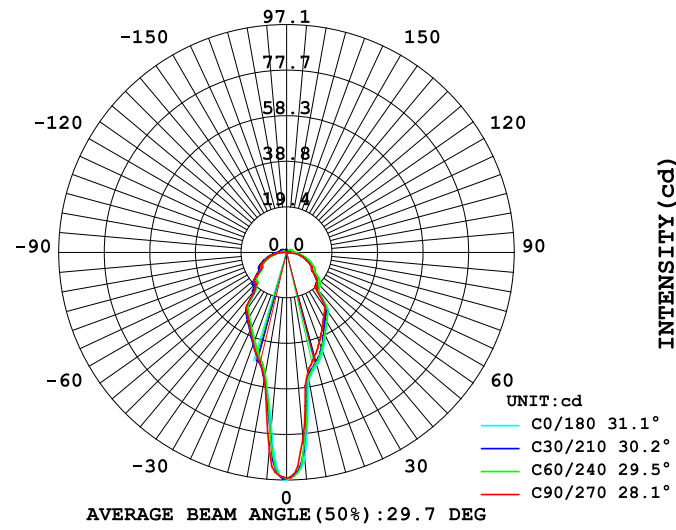

LUMINOUS INTENSITY DISTRIBUTION