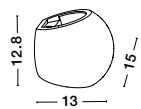

SANDRO | 7200601

White Gypsum
LED G9 1x5 Watt IP20
220-240 Volt Bulb Excluded
D: 15 W: 13 H: 12.8 cm