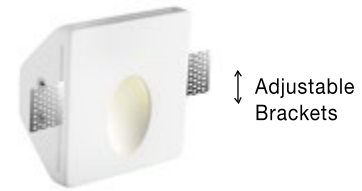

STEP LIGHTS

Adjustable Brackets

CIROCCO | 9879106

White Gypsum
LED 1 Watt CREE 3000K IP20
Waiberlon Driver Included
L: 10 W: 4.75 H: 10 cm
Cut Out: 10.3 x 10.3 cm

Adjustable Brackets

CIROCCO | 61886001

White Gypsum
LED 1 Watt CREE 3000K IP20
L: 10 W: 4.9 H: 10 cm
Cut Out: 10.3 x 10.3 cm