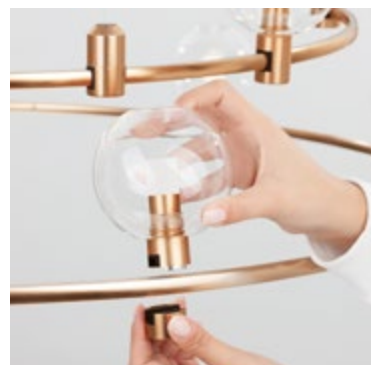

DION | 9028800

Magnetic Circular Structure
Satin Gold Aluminium IP20
Included Driver 200 Watt
AC220-240V Output 24V DC
D1: 80 D2: 60 H: 150 cm

**EASY
INSTALLATION
UP
DOWN**

DION | 9028600

Magnetic Circular Structure
Satin Gold Aluminium IP20
Included Driver 60 Watt
AC220-240V Output 24V DC
D: 60 H: 120 cm