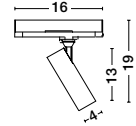

WEST | 9011941 · 10W · 3000K