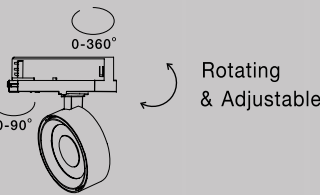

CRI 90

4 WIRES