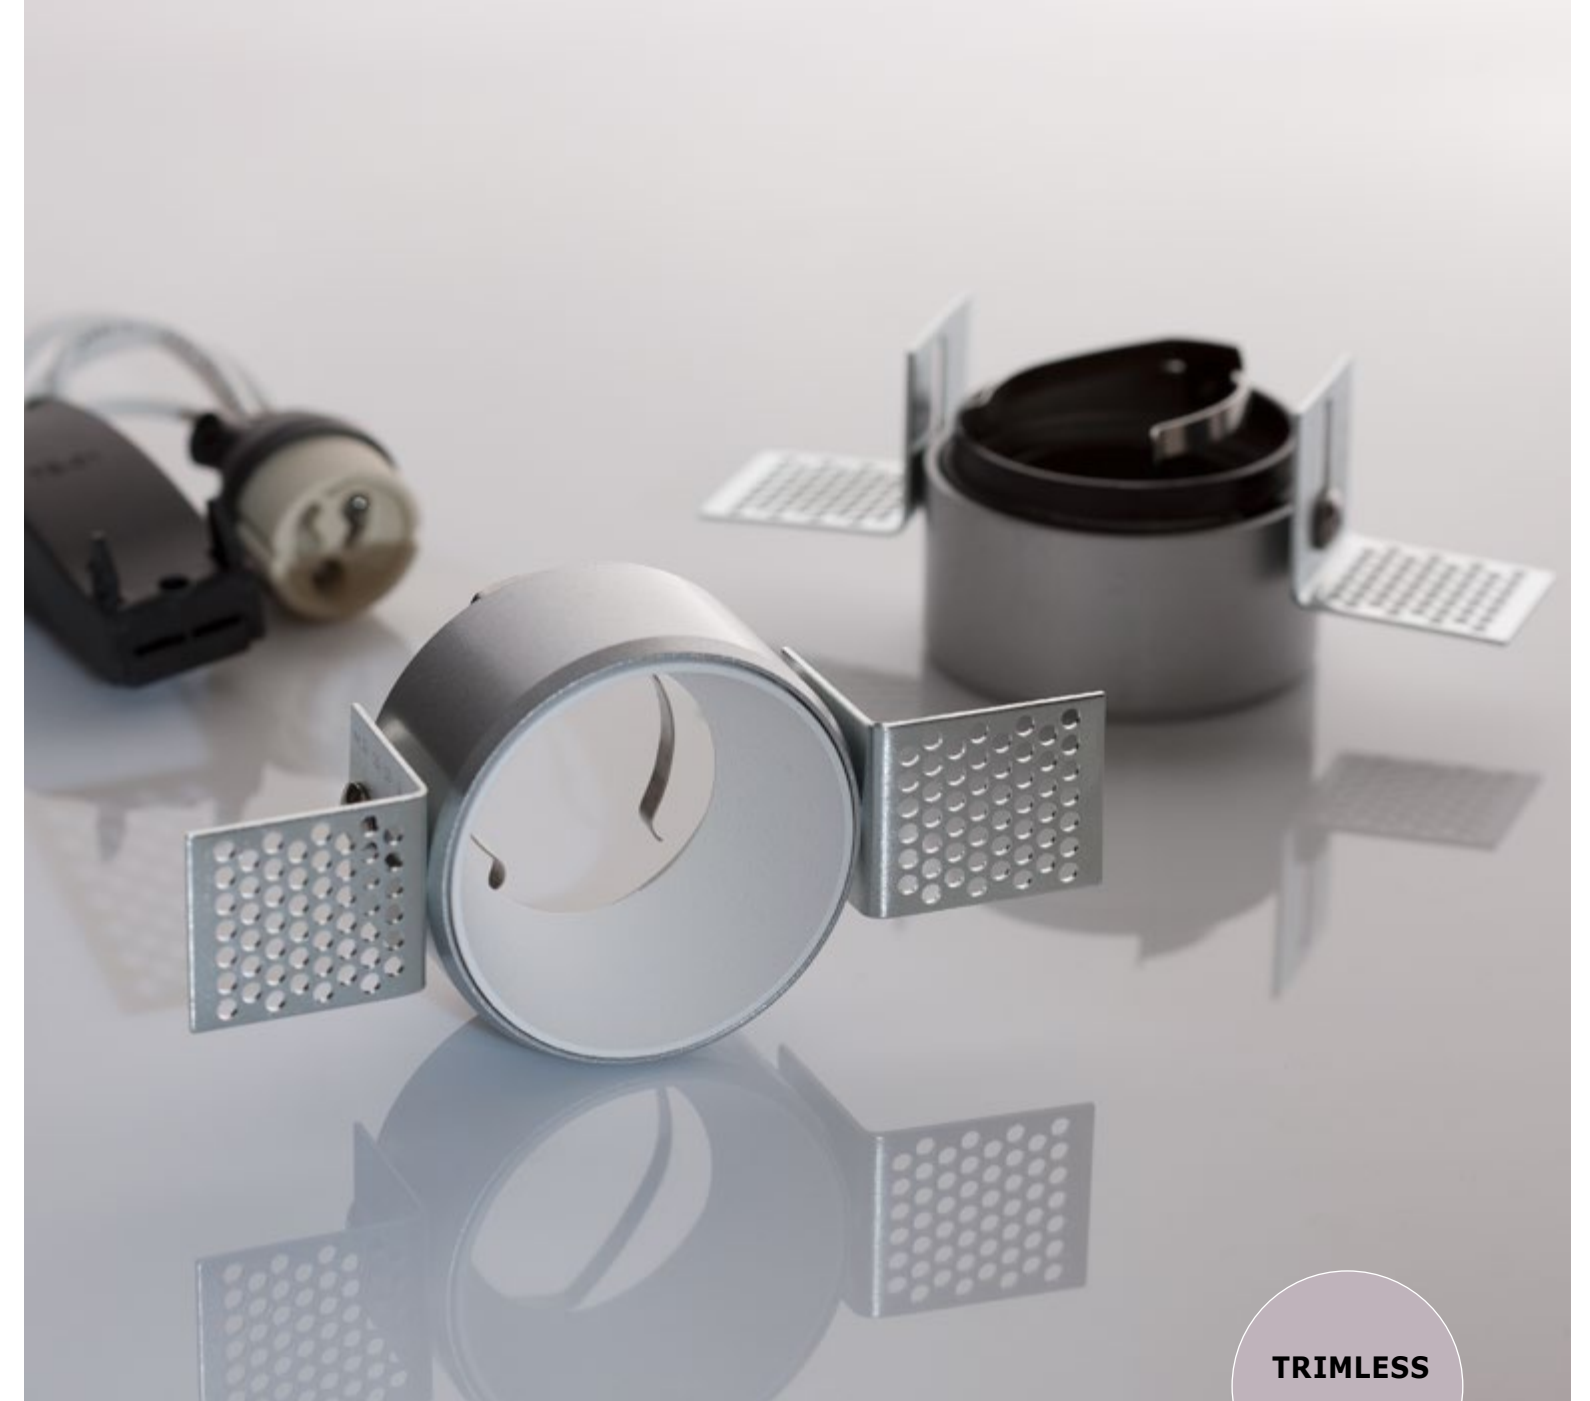

BRAD | 9000351

Sandy White Aluminium Trimless
LED GU10 1x10 Watt
220-240 Volt Rotating
IP20 Bulb Excluded
L: 8.8 H: 6.2 cm
Cut Out: 8.5x8.5 cm

BRAD | 9000352

Sandy Black Aluminium Trimless
LED GU10 1x10 Watt
220-240 Volt Rotating
IP20 Bulb Excluded
L: 8.8 H: 6.2 cm
Cut Out: 8.5x8.5 cm

BRAD | 9017391

Sandy White Aluminium Trimless
LED GU10 1x10 Watt
220-240 Volt Rotating
IP20 Bulb Excluded
D: 8.1 H: 5.1 cm
Cut Out: 10 cm

BRAD | 9017392

Sandy Black Aluminium Trimless
LED GU10 1x10 Watt
220-240 Volt Rotating
IP20 Bulb Excluded
D: 8.1 H: 5.1 cm
Cut Out: 10 cm

**TRIMLESS
GU10
ADJUSTABLE**

**TRIMLESS
GU10**

BRAD | 9017402

Sandy White Aluminium Trimless
LED GU10 1x10 Watt
220-240 Volt
IP20 Bulb Excluded
D: 6.5 H: 4.6 cm
Cut Out: 7.2 cm

BRAD | 9017403

Sandy Black Aluminium Trimless
LED GU10 1x10 Watt
220-240 Volt
IP20 Bulb Excluded
D: 6.5 H: 4.6 cm
Cut Out: 7.2 cm