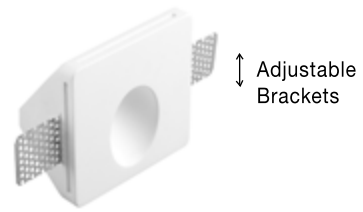

Adjustable Brackets

CIROCCO | 9879106

White Gypsum
LED 1 Watt CREE 3000K IP20
Waiberlon Driver Included
L: 10 W: 4.75 H: 10 cm
Cut Out: 10.3 x 10.3 cm