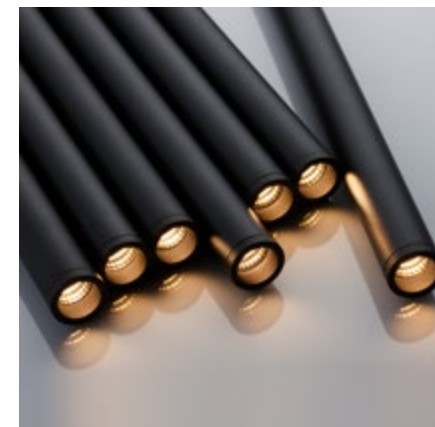

THINGS
TO LOOK FOR

p.241