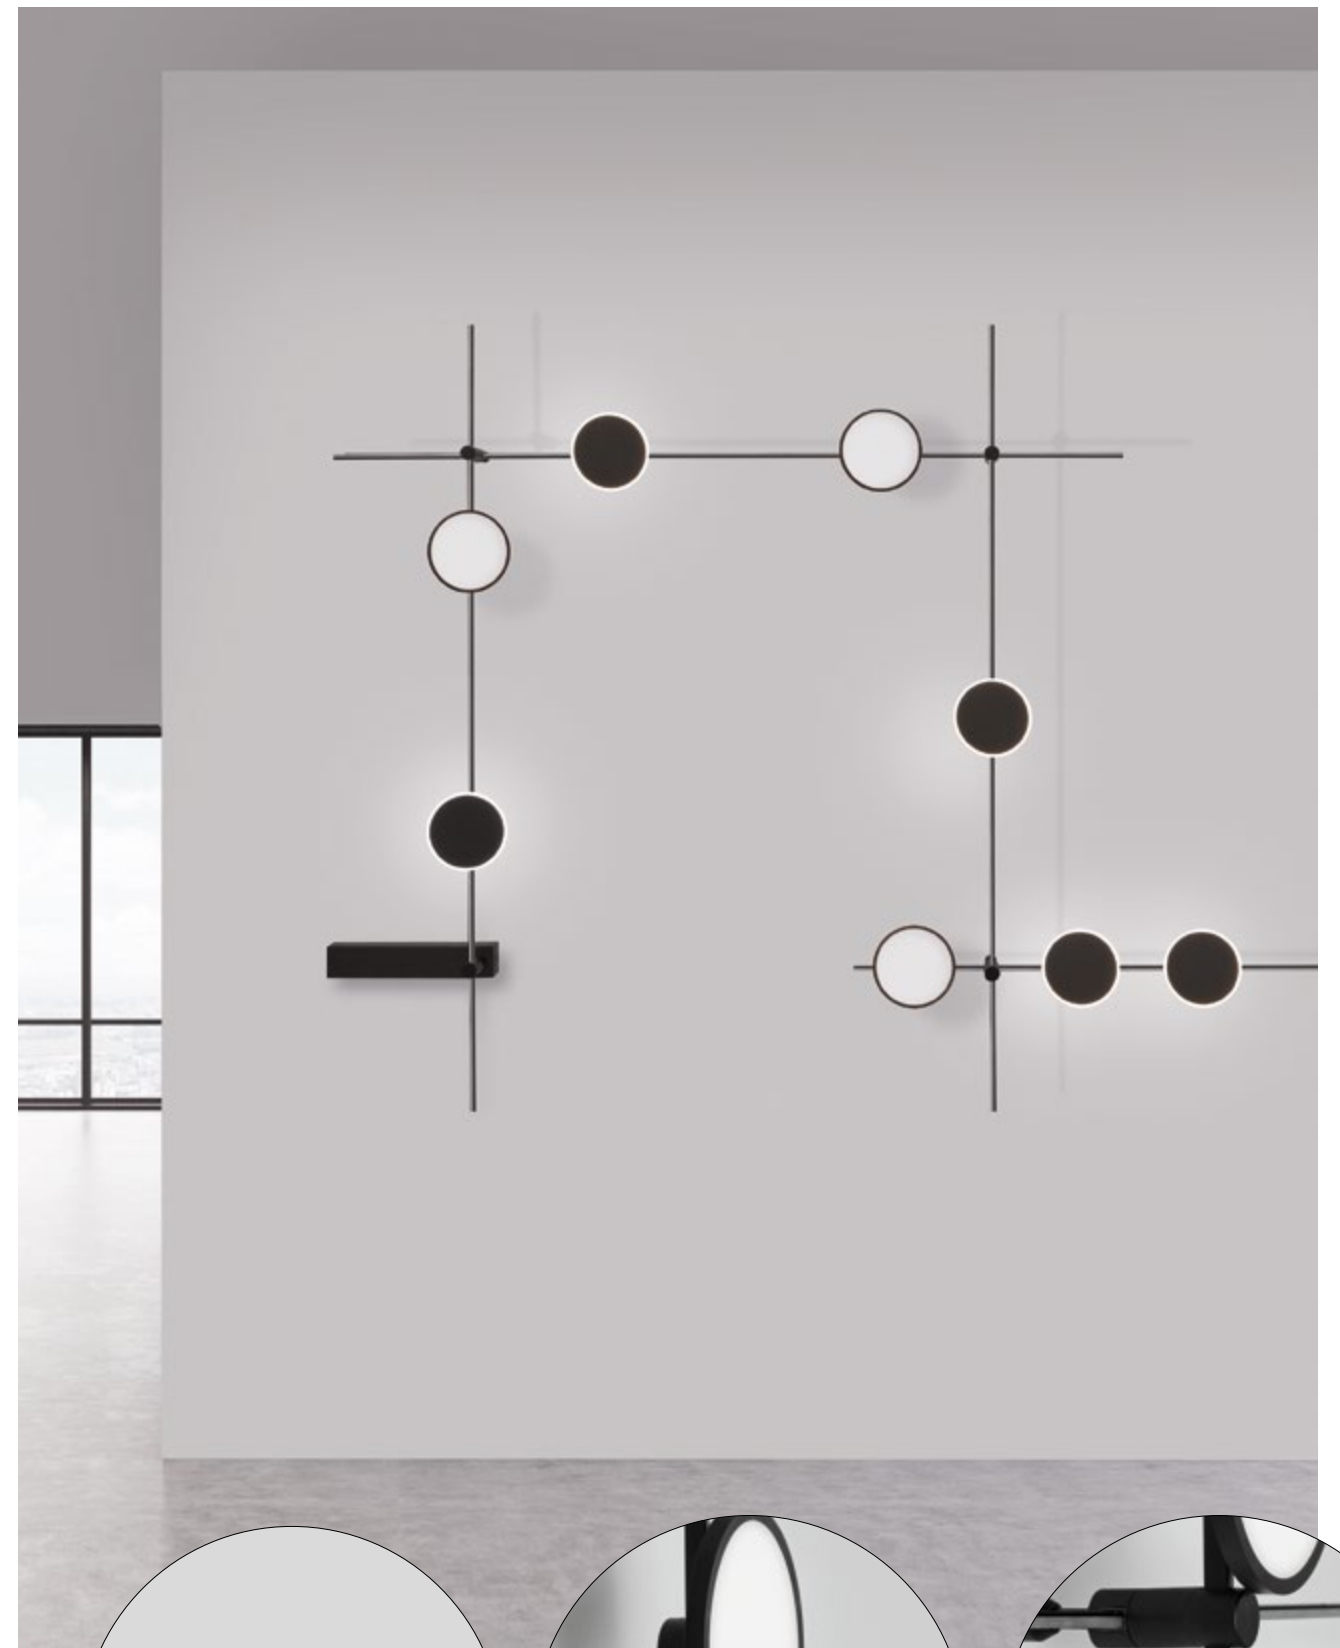

WALL MAGNETIC DECORATIVE
& ACCESSORIES

**CREATE
YOUR
WALL
DESIGN**

MAGNA | 9180660

Magnetic Wall Structure
Sandy Black Aluminium IP20
Included Driver 60 Watt
AC85-265V Output 24V DC
L: 150 W: 1.5 H: 12 cm