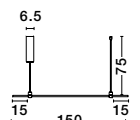

GRAMMI 04 | 9028750

Magnetic Tubular Structure
Satin Gold Aluminium IP20
Included Driver 60 Watt
AC220-240V Output 24V DC
L: 150 H: 75 cm