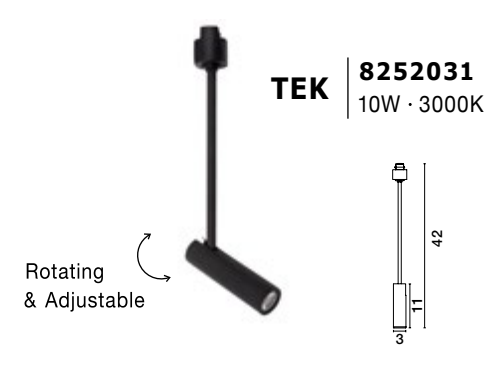

INSTALLATION & REMOVAL OF PRODUCTS

All Fittings Can Be Magnetically Installed Ensuring Tool-Free Mounting And Repositioning

Photo	Code	Material	Watt	Volt	LED Chip	Dimension(cm)	Lumen	CRI	UGR	Beam Angle	Kelvin	Protection	Adj.	Driver Included	Dim.	Class
	8252010	Sandy Black Aluminium	10W	DC24V	Cree	D:3 H1:20 H2:150	800Lm	>90	<14	45°	4000K	IP20	X	X	X	III
	8252030	Sandy Black Aluminium	10W	DC24V	Cree	D:3 H1:20 H2:150	720Lm	>90	<14	45°	3000K	IP20	X	X	X	III
	9025201	Sandy Black Aluminium	15W	DC24V	Cree	D:3 H1:22 H2:150	730Lm	>90	<18	120°	3000K	IP20	X	X	X	III
	9012676	Satin Gold Aluminium	10W	DC24V	Cree	D:3 H1:20 H2:150	720Lm	>90	<14	45°	3000K	IP20	X	X	X	III
	9012662	Satin Gold Aluminium	15W	DC24V	Cree	D:3 H1:22 H2:150	730Lm	>90	<18	120°	3000K	IP20	X	X	X	III
	8252031	Sandy Black Aluminium	10W	DC24V	Cree	D:3 H1:11 H2:42	720Lm	>90	<14	30°	3000K	IP20	✓	X	X	III
	8252032	Sandy Black Aluminium	10W	DC24V	Cree	D:3 H1:11 H2:62	720Lm	>90	<14	30°	3000K	IP20	✓	X	X	III