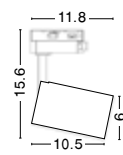

SINT | 9712001

Sandy White Aluminium
Black Honeycomb
LED GU10 / MR16 1x10 Watt
Adaptor 2 wires 230 Volt
IP20 Bulb Excluded
D: 6 H: 13 cm

Compatible with 9193444 or 9052016 rail