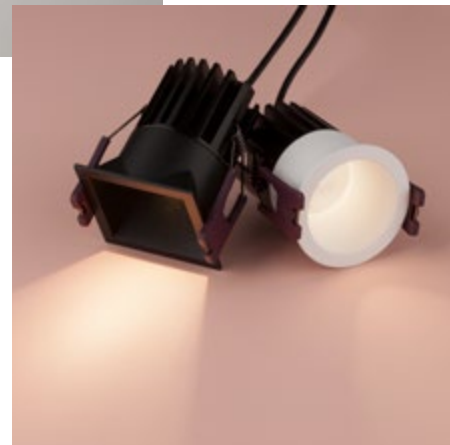

THINGS
TO LOOK FOR

p.151