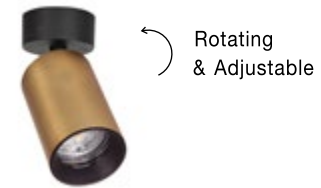

Rotating & Adjustable

TOD | 9012302

Sandy Black Aluminium
LED GU10 3x10 Watt IP20
220-240 Volt Bulb Excluded
L: 55 W: 6 H: 12.7 cm

INUS | 9460971

Black & Satin Gold Aluminium
LED GU10 2x10 Watt IP20
220-240 Volt Bulb Excluded
L: 27 W: 6 H: 12.7 cm