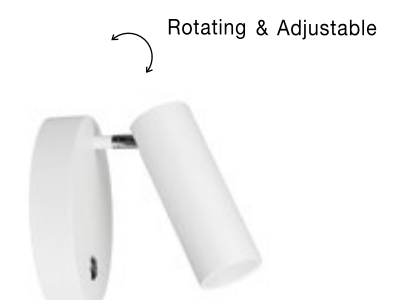

Rotating & Adjustable

MINIAIR | 9720102

Sandy Black Aluminium
LED COB 10 Watt Cree
900Lm 3000K IP20
CRI 90 Adjustable
Eaglerise Driver
D: 6.3 H: 17 cm

UMBERTO | 7410401

Sandy Black Aluminium
Switch On/Off
LED GU10 1x10 Watt IP20
220-240 Volt Bulb Excluded
D: 6 H: 15 cm