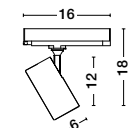

WEST | 9011951 · 20W · 3000K