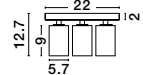

TOD | 9012281

Sandy White Aluminium
LED GU10 3x10 Watt IP20
220-240 Volt Bulb Excluded
D: 22 H1: 9 H2: 12.7 cm