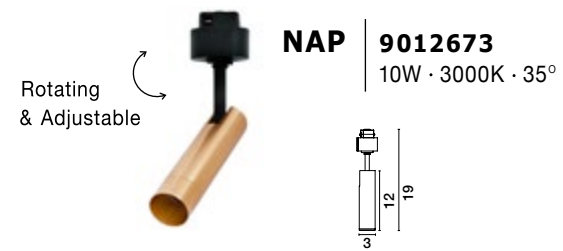

Photo	Code	Material	Watt	Volt	LED Chip	Dimension(cm)	Lumen	CRI	UGR	Beam Angle	Kelvin	Protection	Adj.	Driver Included	Dim.	Class
	9012675	Satin Gold Aluminium & Glass	5W	DC24V	Philips	D:12 H:80	220Lm	>90	<18	120°	3000K	IP20	X	X	X	III
	9012672	Sandy Black Aluminium & Glass	5W	DC24V	Philips	D:10 H:80	380Lm	>90	<18	120°	3000K	IP20	X	X	X	III
	9012671	Sandy Black Aluminium & Glass	5W	DC24V	Philips	D:10 H:15	380Lm	>90	<18	120°	3000K	IP20	X	X	X	III
	9012674	Sandy Black Aluminium & Glass	5W	DC24V	Philips	D:12 H:16.5	220Lm	>90	<18	120°	3000K	IP20	X	X	X	III