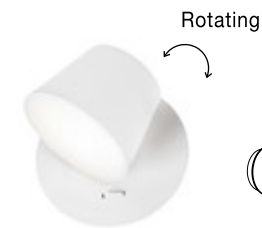

SWITCH ON/OFF

AMADEO | 8223602

Black Aluminium & Acrylic
Adjustable
Switch On/Off
LED Edison 6 Watt 230 Volt
528Lm 3000K IP20
D: 12 W: 12 H: 12 cm

AMADEO | 8223601

White Aluminium & Acrylic
Adjustable
Switch On/Off
LED Edison 6 Watt 230 Volt
528Lm 3000K IP20
D: 12 W: 12 H: 12 cm