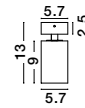

TOD | 9011312

Sandy Black Aluminium
LED GU10 1x10 Watt IP20
220-240 Volt Bulb Excluded
D: 5.7 H1: 9 H2: 13 cm