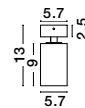

TOD | 9011311

Sandy White Aluminium
LED GU10 1x10 Watt IP20
220-240 Volt Bulb Excluded
D: 5.7 H1: 9 H2: 13 cm