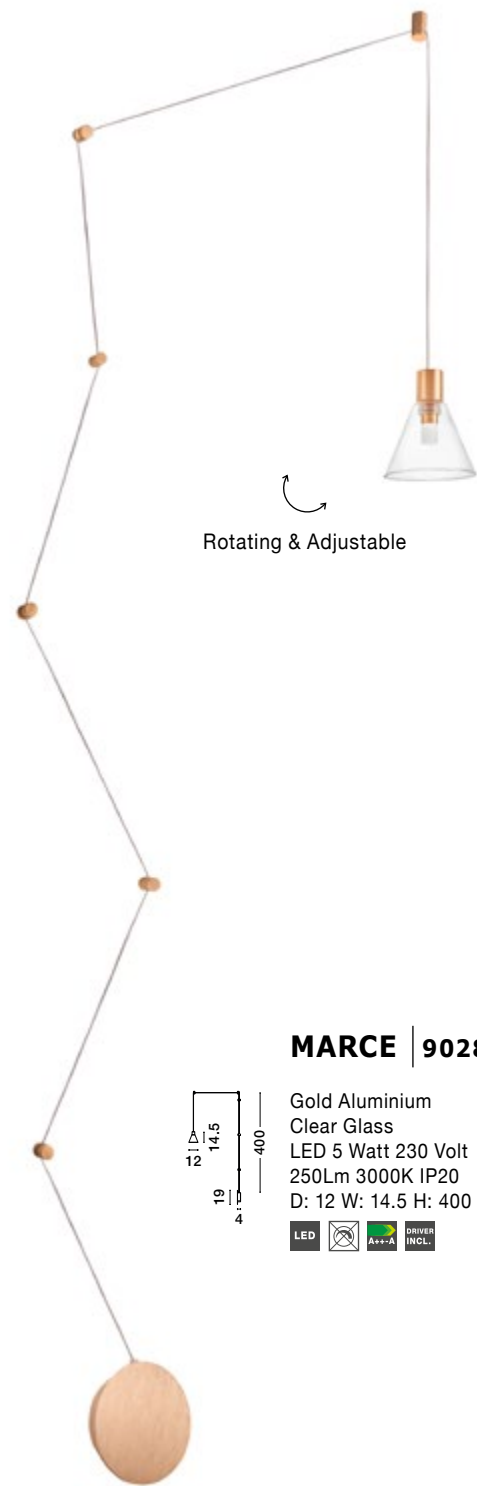

Rotating & Adjustable

MARCE | 9028811

Gold Aluminium
Clear Glass
LED 5 Watt 230 Volt
250Lm 3000K IP20
D: 12 W: 14.5 H: 400 cm