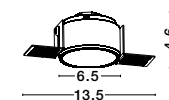

BRAD | 9017402

Sandy White Aluminium Trimless
LED GU10 1x10 Watt
220-240 Volt
IP20 Bulb Excluded
D: 6.5 H: 4.6 cm
Cut Out: 7.2 cm