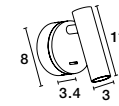

CLIP | 9030202

Sandy Black Aluminium
LED Philips 3 Watt
Switch On/Off
190Lm 3000K IP20
D: 8 W: 3.4 H: 11 cm