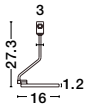

NOX 9190615
15W · 3000K