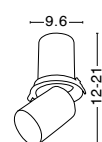

JUNO | 7770442 · 15W