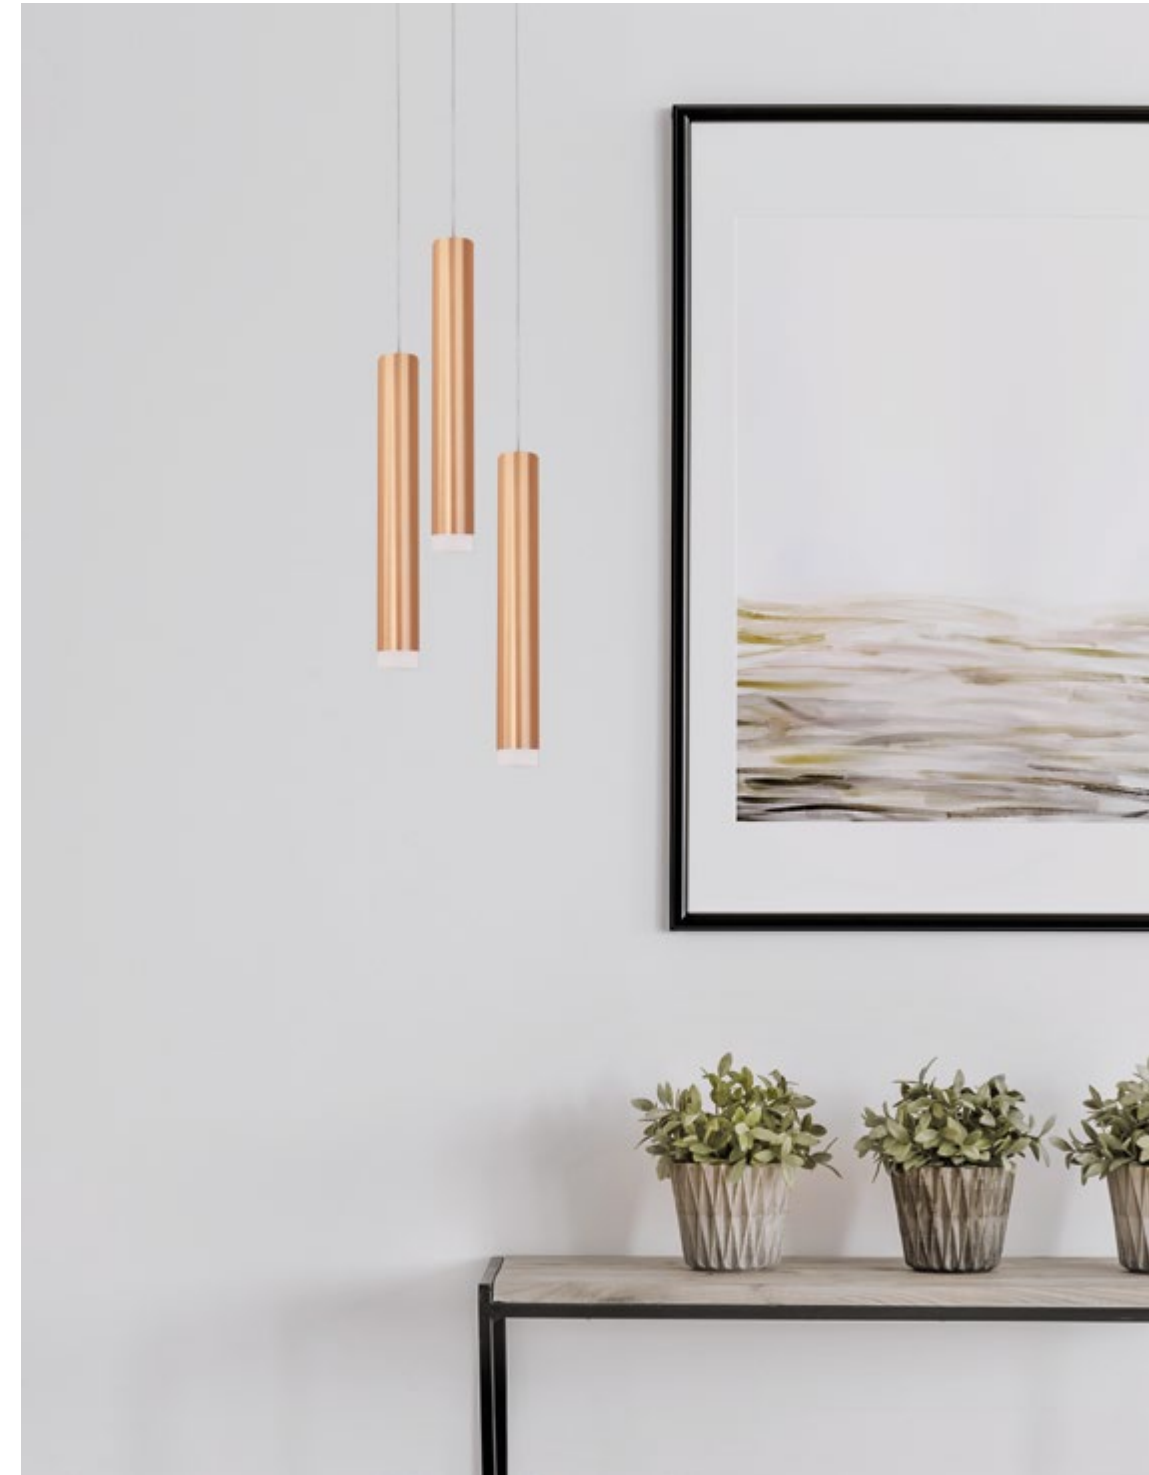

PROFILE
ACCESSORIES