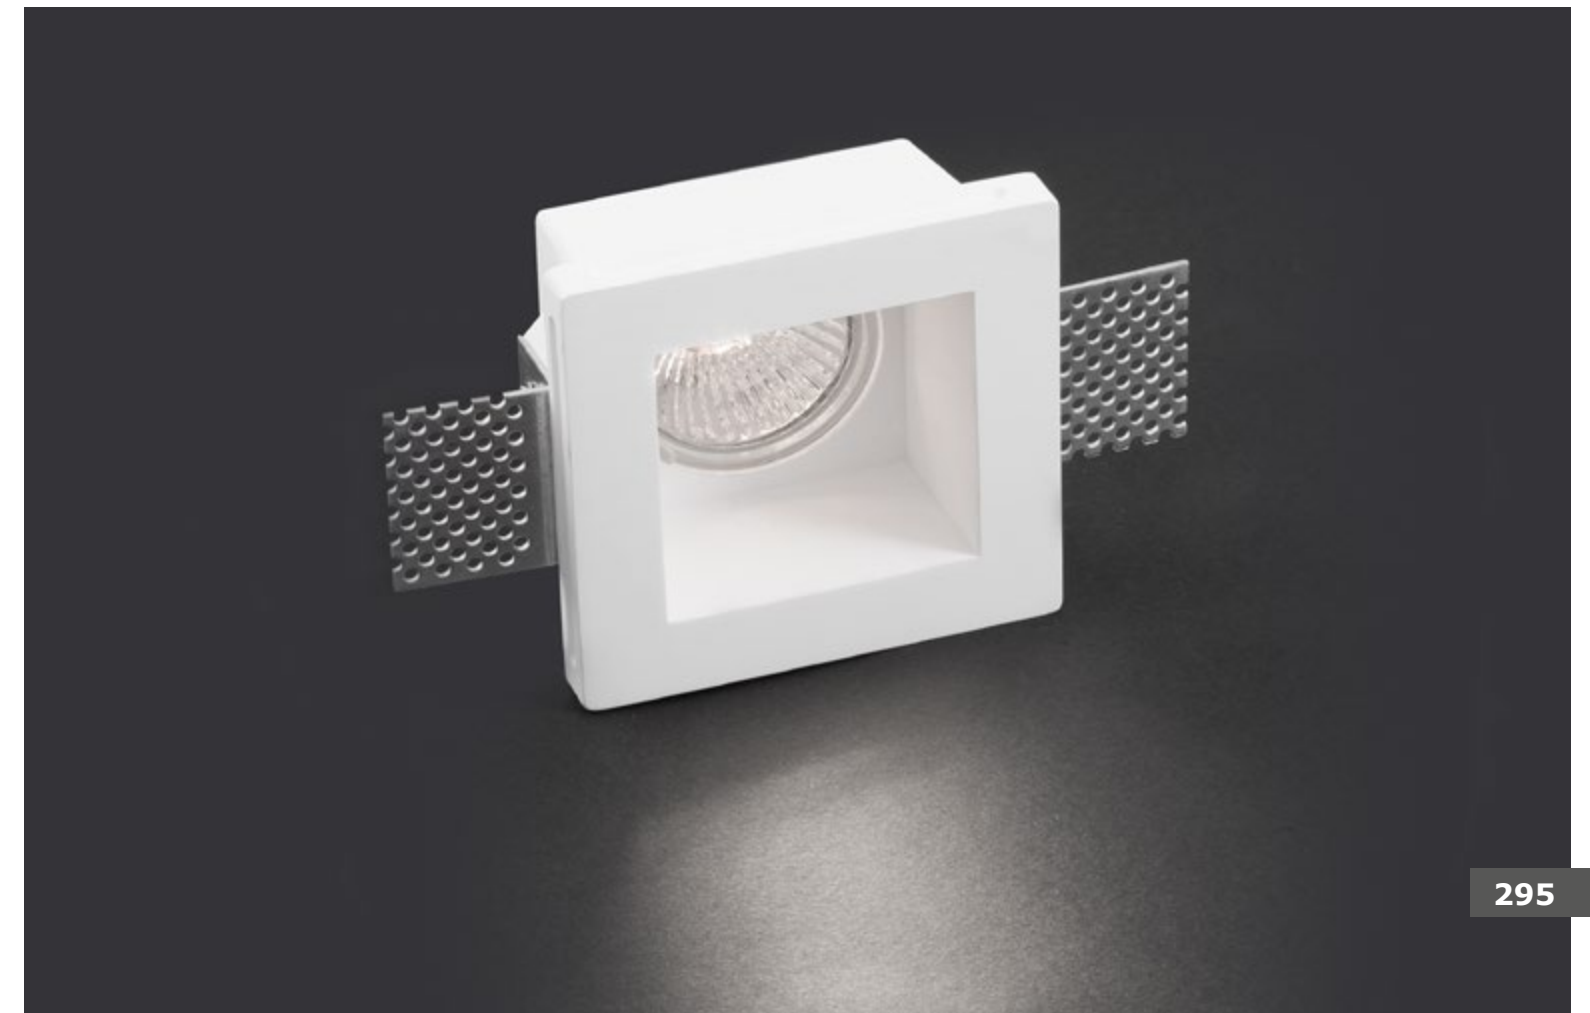

TOBIA | 9879110

White Gypsum
Adjustable Brackets
LED GU10 1x10 Watt IP20
220-240 Volt Bulb Excluded
L: 8 W: 8 H: 5.2 cm
Cut Out: 8.5 x 8.5 cm