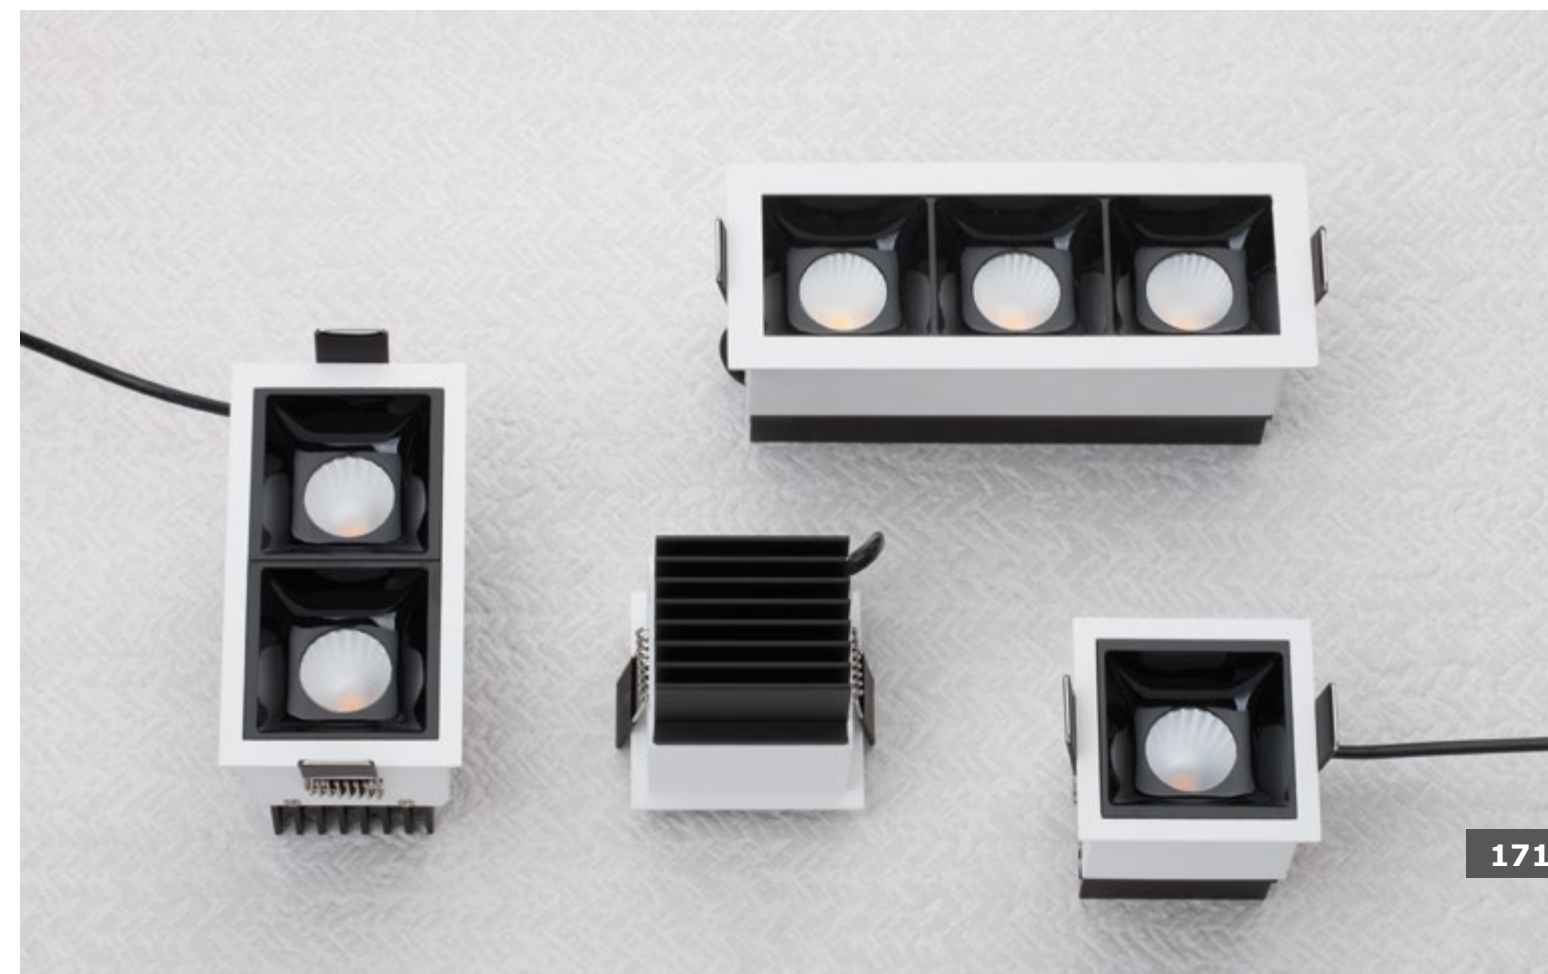

DON'T FORGET TO CONNECT THEM WITH DRIVER | code: 9020174 - 9020173
7 Watt 13 Watt

TRIMLESS

**GYPSUM
GU10**

GIACOMO | 51855201

Gypsum & White Metal
Downlight Adjustable
GU10 1x35 Watt 230 Volt
IP20 Bulb Excluded
D: 6 L: 15.5 H: 33 cm
Cut Out: 15.8 x 15.8 cm