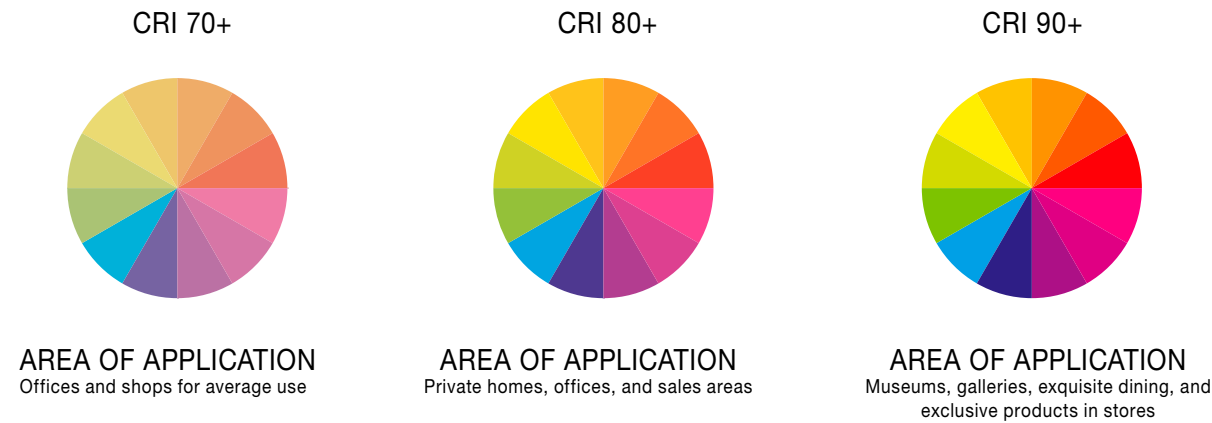

LOOK WHAT THE CAT DRAGGED IN.

EELI BUTTONS

A++-E The luminaire is compatible with bulbs of all energy classes. **A++-A** Included highly efficient LED boards (cannot be replaced by the end consumer)

LIGHT COLOUR