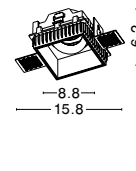

BRAD | 9000351

Sandy White Aluminium Trimless
LED GU10 1x10 Watt
220-240 Volt Rotating
IP20 Bulb Excluded
L: 8.8 H: 6.2 cm
Cut Out: 8.5x8.5 cm