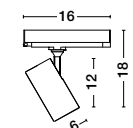

WEST | 9011952 · 20W · 3000K

Photo	Code	Material	Watt	Volt	Ma	Driver	LED Chip	Dimension (cm)	Lumen	CRI	UGR	Beam Angle	Kelvin	Protection	Adaptor	Adj.	Dim.	Driver Included	Class
	9011941	Sandy White Alum.	10W	220-240V	250	Philips	Cree	D:4 H:19	950Lm	>90	<13	36°	3000K	IP20	4 Wires	✓	X	✓	I
	9011942	Sandy Black Alum.	10W	220-240V	250	Philips	Cree	D:4 H:19	950Lm	>90	<13	36°	3000K	IP20	4 Wires	✓	X	✓	I
	9011951	Sandy White Alum.	20W	220-240V	500	Philips	Cree	D:6 H:18	2100Lm	>90	<10	36°	3000K	IP20	4 Wires	✓	X	✓	I
	9011952	Sandy Black Alum.	20W	220-240V	500	Philips	Cree	D:6 H:18	2100Lm	>90	<10	36°	3000K	IP20	4 Wires	✓	X	✓	I

COMPATIBLE WITH TRACK RAIL | 9193431 (BLACK) OR 9193421 (WHITE) - 7770630 (WHITE)