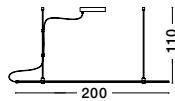

IF 110cm
IS NOT
COMPATIBLE
FOR YOU
WE HAVE ALSO
35cm & 70cm
TUBE

GRAMMI 01 | 9180563

Magnetic Tubular Structure
Sandy Black Aluminium IP20
Included Driver 60 Watt AC85-265V
L: 150 H: 110 cm

ZED | 9980751

Sandy Black Aluminium
Tube
D: 2 H: 70 cm

ZED | 9980752

Sandy Black Aluminium
Tube
D: 2 H: 35 cm

GRAMMI 02 | 9180564

Magnetic Tubular Structure
Sandy Black Aluminium IP20
Included Driver 100 Watt AC85-265V
L: 200 H: 110 cm