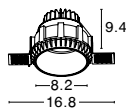

BELLUNO | 8019310