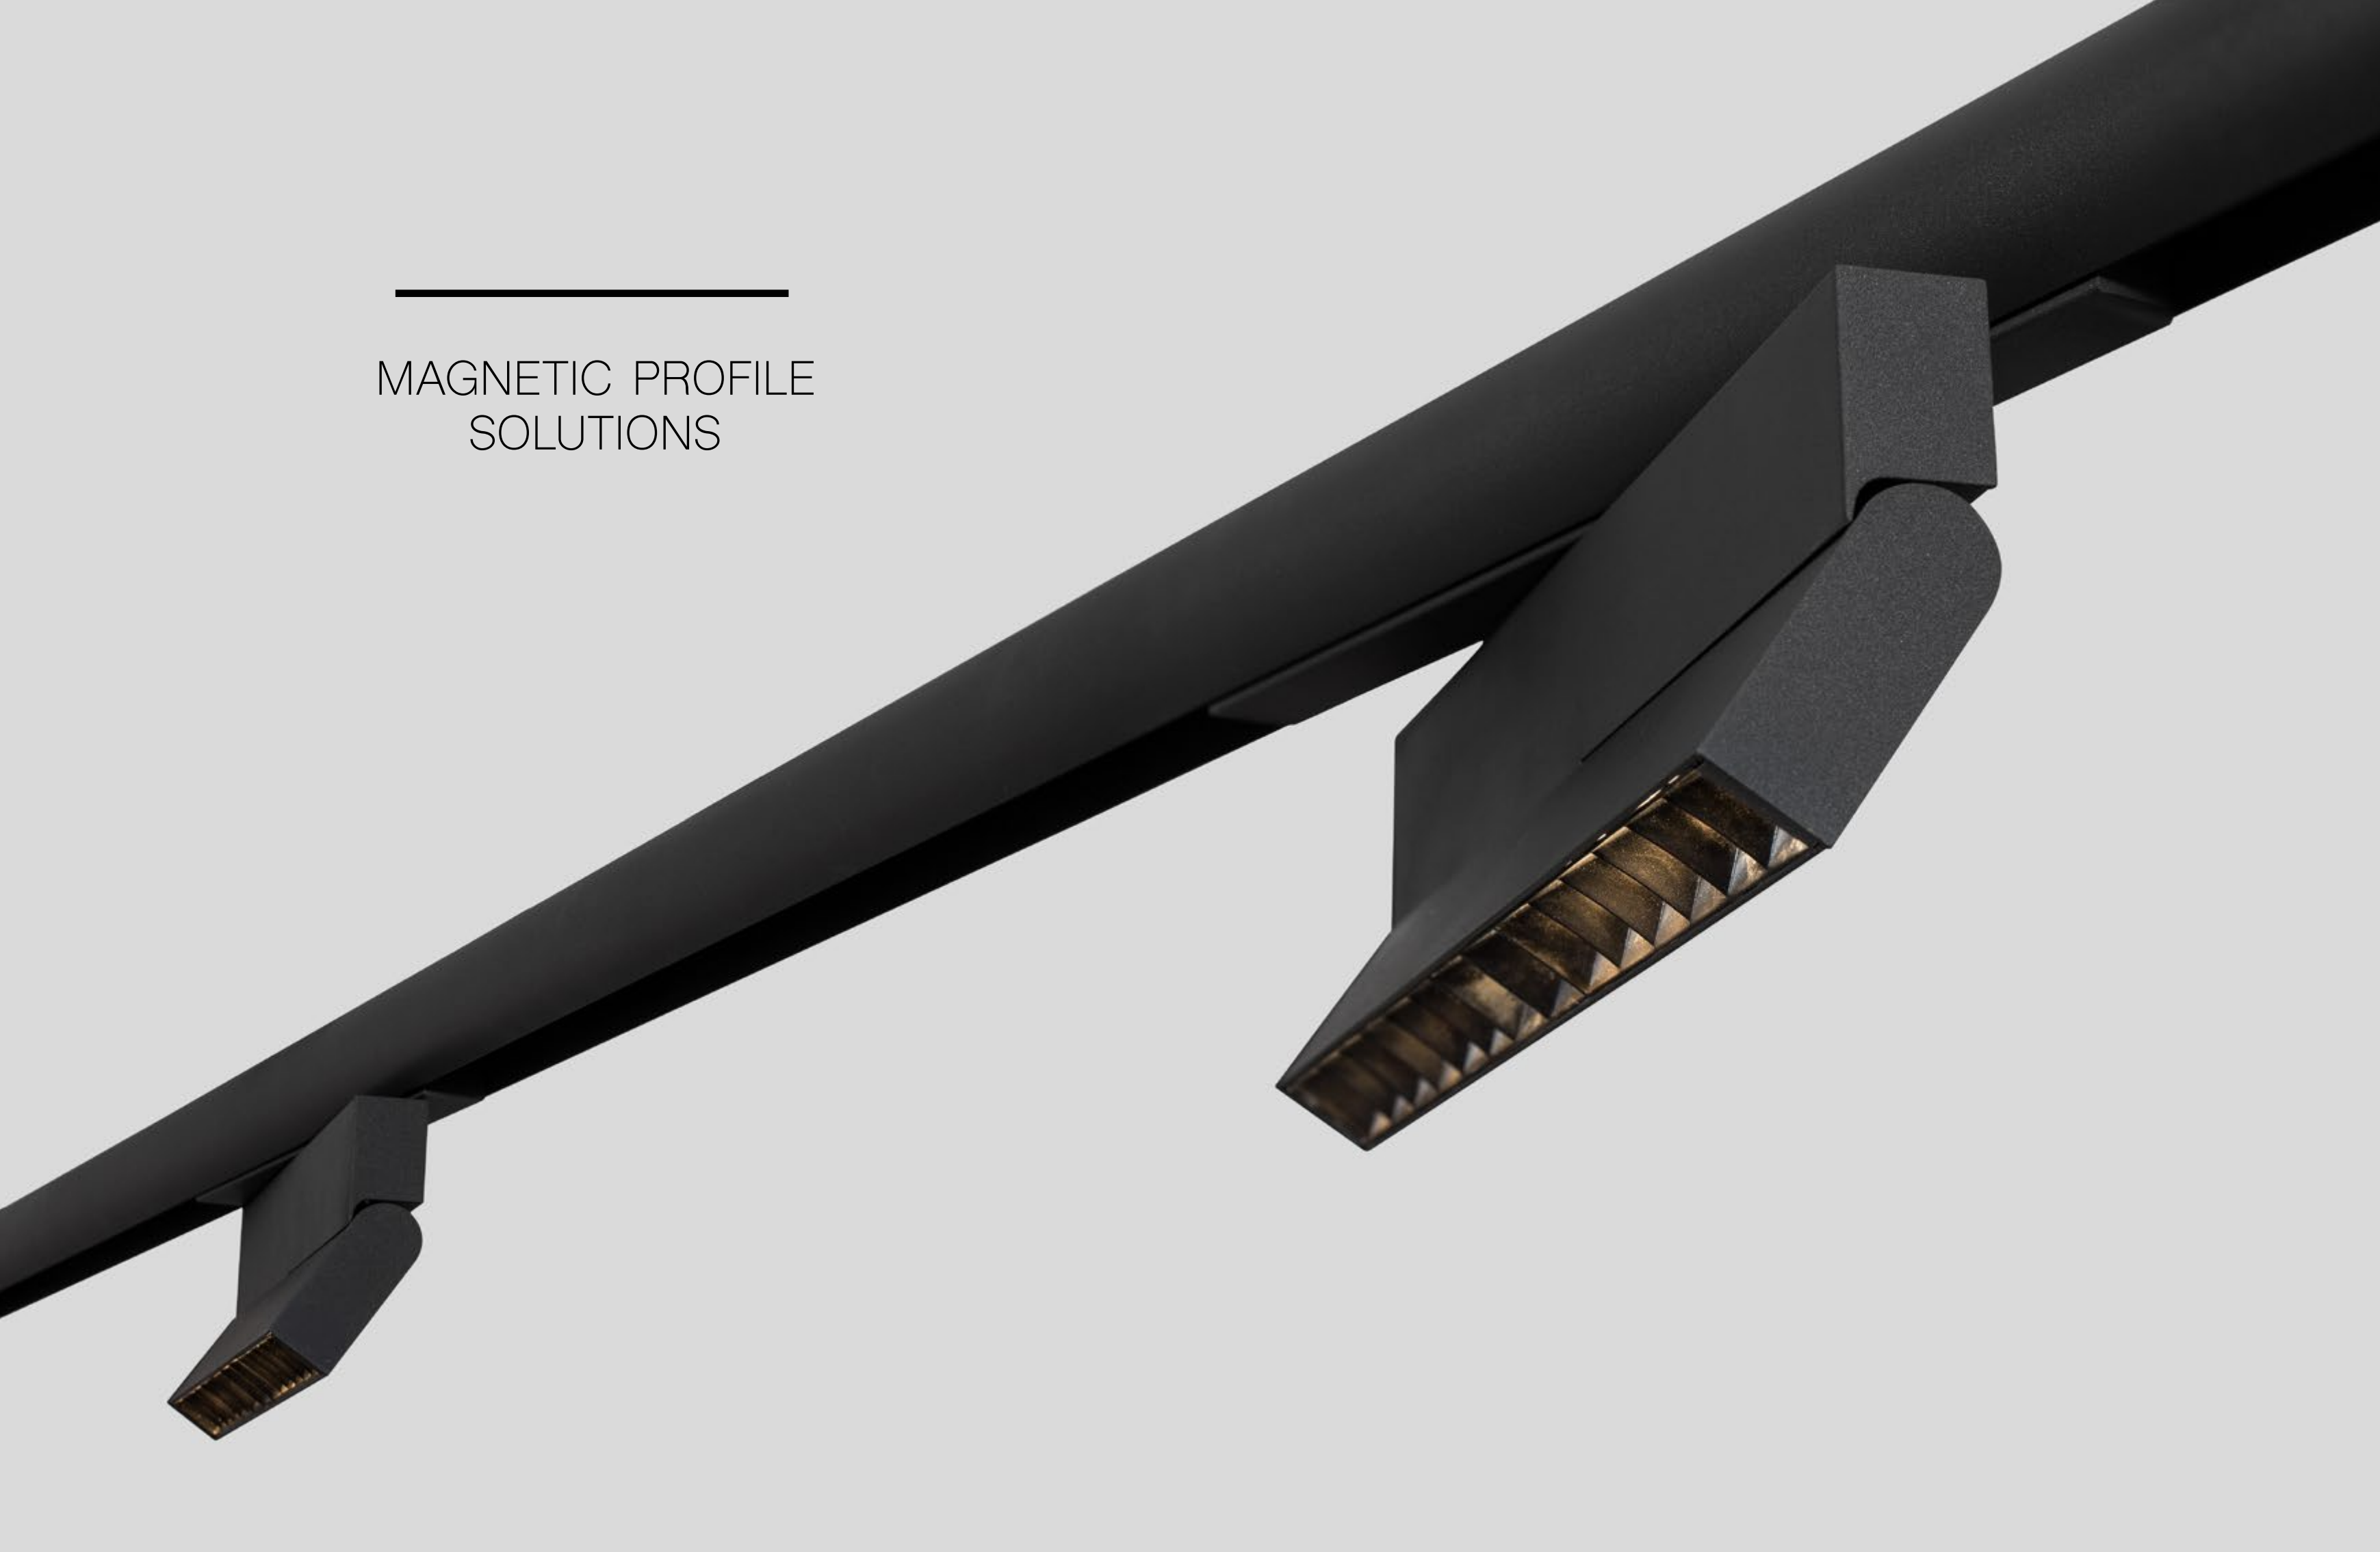

CREATE
YOUR
WALL
DESIGN

- Choose the stick MAGNA with the driver you need

MAGNA | 9180660

Magnetic Wall Structure
Sandy Black Aluminium IP20
Included Driver 60 Watt
AC85-265V Output 24V DC
L: 150 W: 1.5 H: 12 cm

MAGNA | 9180120

Magnetic Wall Structure
Sandy Black Aluminium IP20
Included Driver 120 Watt
AC85-265V Output 24V DC
L: 150 W: 1.5 H: 12 cm

- Add the RUB accessory

RUB | 9180661

Magnetic Wall Accessory
Sandy Black Aluminium
38 Watt 24V DC IP20
2660Lm 3000K CRI>90
UGR<18 Beam Angle 120°
L: 150 H: 10 cm

ROTATING & MOVABLE

ROTATING & MOVABLE

MAGNETIC PROFILE
SOLUTIONS

SURFACE MOUNTED

PENDANT SUSPENDED

BUILT IN RECESSED

SURFACE - PENDANT APPLICATION

PLANET 01 | 9136338