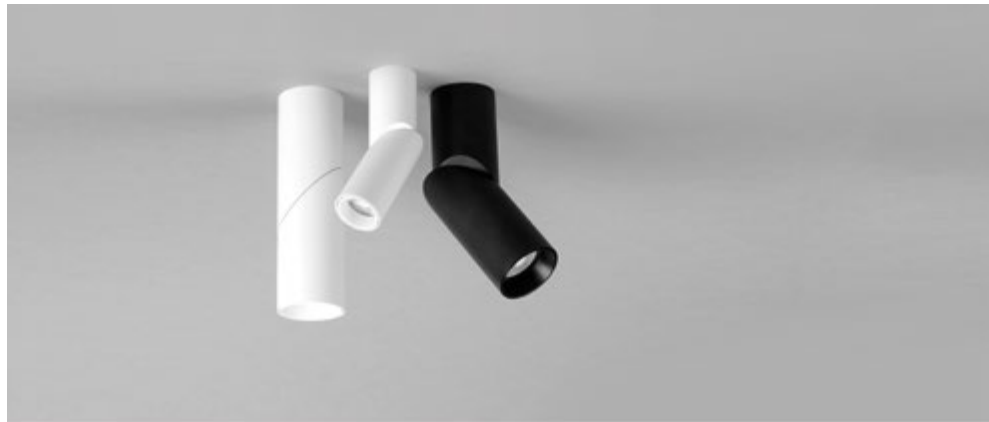

DON'T FORGET TO CONNECT THEM WITH DRIVER | code: 9020174 - 9020173
7 Watt 13 Watt

TRIMLESS

**GYPSUM
GU10**

GIACOMO | 51855201

Gypsum & White Metal
Downlight Adjustable
GU10 1x35 Watt 230 Volt
IP20 Bulb Excluded
D: 6 L: 15.5 H: 33 cm
Cut Out: 15.8 x 15.8 cm