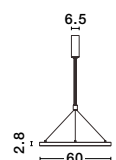

DION | 9028921

Magnetic Circular Structure
Sandy Black Aluminium IP20
Included Driver 60 Watt
AC220-240V Output 24V DC
D: 60 H: 120 cm