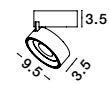

UNIVERSAL | 92002 · 20W