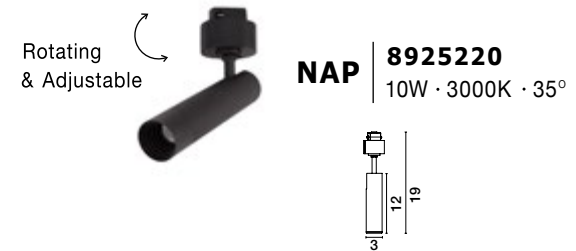

Photo	Code	Material	Watt	Volt	LED Chip	Dimension(cm)	Lumen	CRI	UGR	Beam Angle	Kelvin	Protection	Adj.	Driver Included	Dim.	Class
	9012675	Satin Gold Aluminium & Glass	5W	DC24V	Philips	D:12 H:80	220Lm	>90	<18	120°	3000K	IP20	X	X	X	III
	9012672	Sandy Black Aluminium & Glass	5W	DC24V	Philips	D:10 H:80	380Lm	>90	<18	120°	3000K	IP20	X	X	X	III
	9012671	Sandy Black Aluminium & Glass	5W	DC24V	Philips	D:10 H:15	380Lm	>90	<18	120°	3000K	IP20	X	X	X	III
	9012674	Sandy Black Aluminium & Glass	5W	DC24V	Philips	D:12 H:16.5	220Lm	>90	<18	120°	3000K	IP20	X	X	X	III