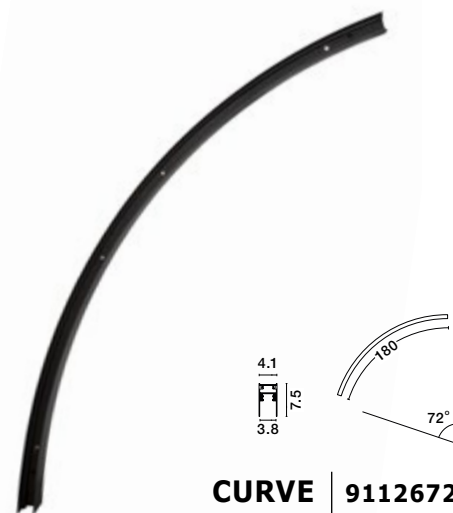

CURVE | 9112672

Curve Track 72°
Sandy Black Aluminium
Surface or Pendant Magnetic Profile IP20
Included Mechanical-Electrical Connector
R: 120 W: 4.1 H: 7.5 cm