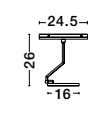

LOD | **9136135**
10W · 3000K