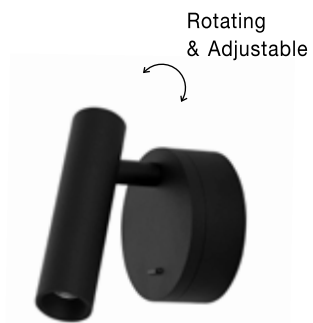

CLIP | 9030202

Sandy Black Aluminium
LED Philips 3 Watt
Switch On/Off
190Lm 3000K IP20
D: 8 W: 3.4 H: 11 cm