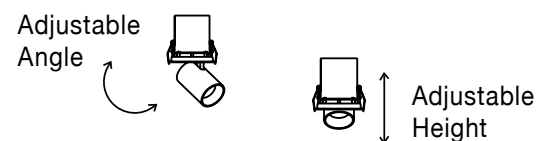

Included Driver 15 Watt Philips
Input: 220-240V AC 50/60Hz
Output: 30-42 VDC
0.35A Not Dimmable