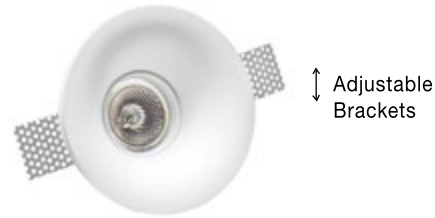

COSIMO | 9879105

White Gypsum
Adjustable Brackets
LED GU10 1x10 Watt IP20
220-240 Volt Bulb Excluded
D: 12 H: 4.3 cm
Cut Out: 12.5 cm