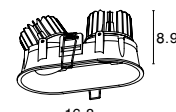

LAZIO | 8044909 · IP54

LAZIO | 8044809 · IP54

LAZIO | 8000502 · IP54

LAZIO | 8000503 · IP54

Photo	Code	Material	Recessed	CRI	UGR	LED Chip	Dimension (cm)	Cut Out (cm)	Beam Angle	Kelvin	Protection	Adjustable	Driver Included
	8018509	White & Black Alum.	✓	>90	<8	X	D:9 H:7.3	7.8	36°	X	IP44	✓	X
	8044909	White Aluminium	✓	>90	<14	X	D:9 H:8.6	8.2	36°	X	IP54	✓	X
	8044809	White Aluminium	✓	>90	<16	X	L:16.8 W:9 H:8.9	16 x 8.2	36°	X	IP54	✓	X
	8000502	White Aluminium	✓	>90	<27	X	D:9.2 H:5.4	8.2	36°	X	IP54	✓	X
	8000503	Black Aluminium	✓	>90	<27	X	D:9.2 H:5.4	8.2	36°	X	IP54	✓	X