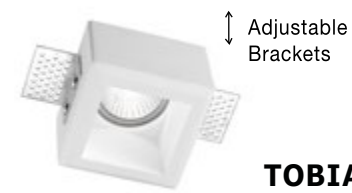

TOBIA | 7100481

White Gypsum
Adjustable Brackets
LED GU10 1x10 Watt IP20
220-240 Volt Bulb Excluded
L: 8 W: 8 H: 6 cm
Cut Out: 8.5 x 8.5 cm