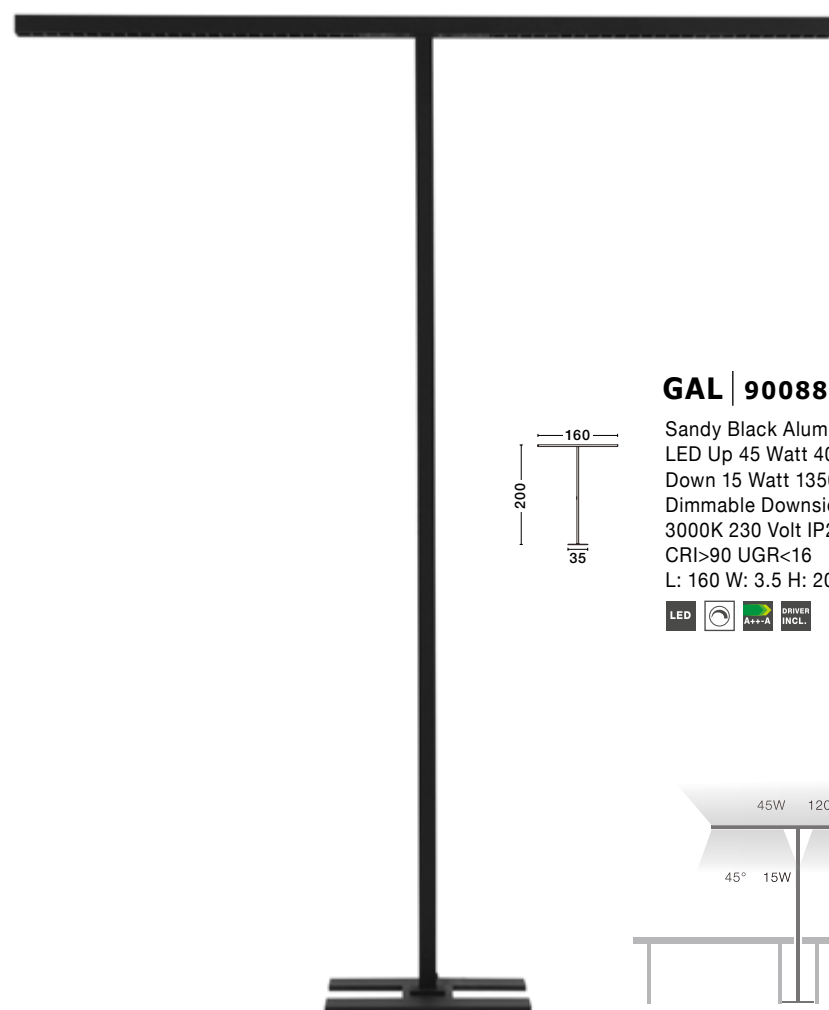

GAL | 9008815

Sandy Black Aluminium
LED Up 45 Watt 4050Lm
Down 15 Watt 1350Lm
Dimmable Downside
3000K 230 Volt IP20
CRI>90 UGR<16
L: 160 W: 3.5 H: 200 cm

160
200
3.5

- Top Light Switch
- Bottom Light Switch
- Bottom Light Dimmer