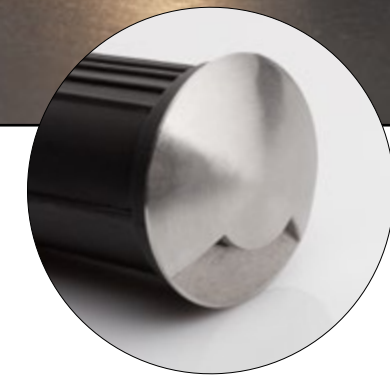

DON'T FORGET TO CONNECT THEM WITH DRIVER | code: 9020170
4 Watt

STEP LIGHTS

IP67

ONE SIDE LIGHT

TWO SIDE LIGHTS

ONE SIDE LIGHT

IP54

PASSAGGIO | 8090801