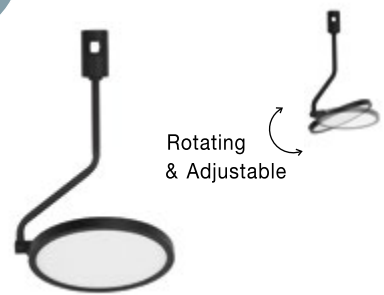

CRI 90

POINT 9028818
15W · 3000K