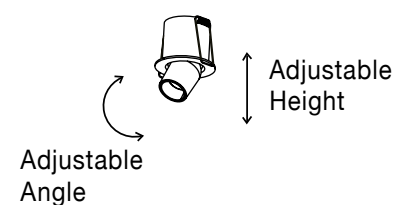

DRIVER | 9020170

Driver 4W ACTEC MINI
Input: 100-240V AC 50/60Hz
Output: 3-12 VDC
350mA Not Dimmable