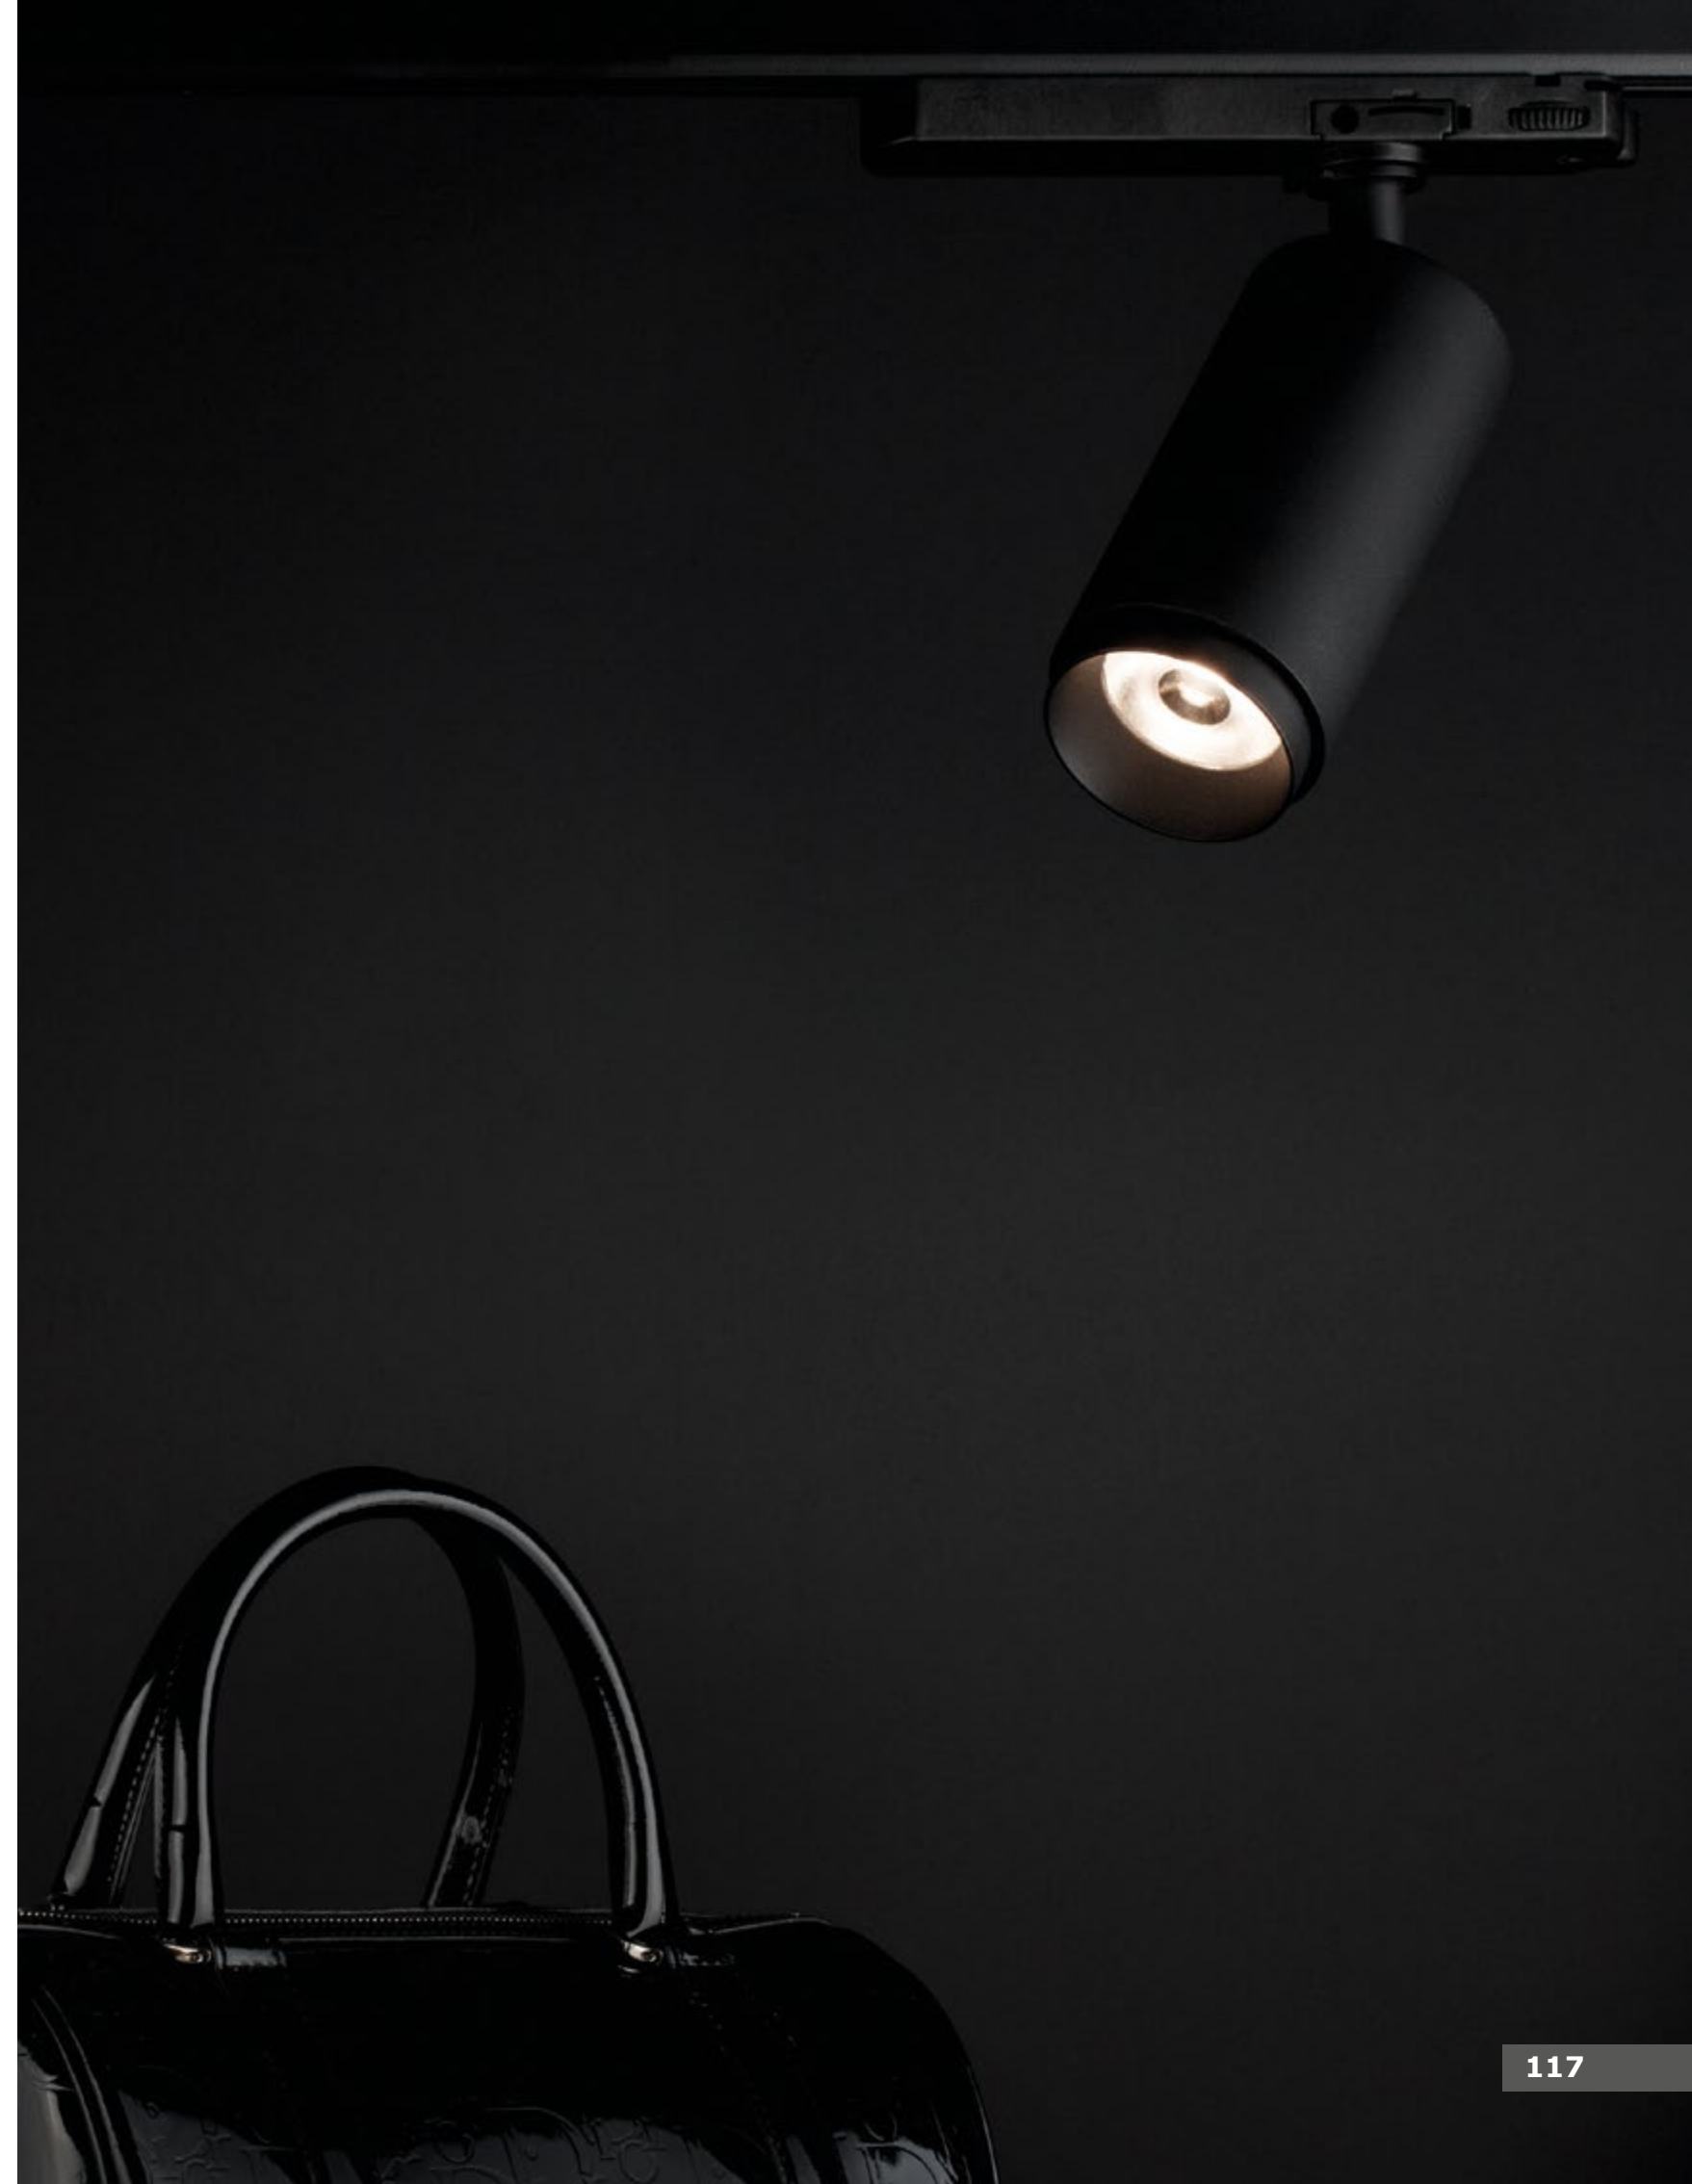

**CRI
98**

4 Wires

Photo	Code	Material	Watt	Volt	Ma	Driver	LED Chip	Dimension (cm)	Lumen	CRI	UGR	Beam Angle	Kelvin	Protection	Adaptor	Adj.	Dim.	Driver Included	Class
	9123141	Sandy Black Aluminium	24W	220-240V	600	Global	Citizen	D:6 H:20	2295Lm	>98	<15	24°	3000K	IP20	4 Wires	✓	X	✓	I
	9123142	Sandy White Aluminium	24W	220-240V	600	Global	Citizen	D:6 H:20	2295Lm	>98	<15	24°	3000K	IP20	4 Wires	✓	X	✓	I

COMPATIBLE WITH TRACK RAIL | 9193431 (BLACK) OR 9193421 (WHITE) - 7770630 (WHITE)