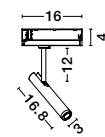

Photo	Code	Material	Watt	Volt	Ma	Driver	LED Chip	Dimension (cm)	Lumen	CRI	UGR	Beam Angle	Kelvin	Protection	Adaptor	Adj.	Dim.	Driver Included	Class
	9123131	Sandy Black Aluminium	12W	220-240V	300	Global	Bridgelu	D:3 H:29	960Lm	>90	<15	25°	3000K	IP20	4 Wires	✓	X	✓	I
	9123132	Sandy White Aluminium	12W	220-240V	300	Global	Bridgelu	D:3 H:29	960Lm	>90	<15	25°	3000K	IP20	4 Wires	✓	X	✓	I

COMPATIBLE WITH TRACK RAIL | 9193431 (BLACK) OR 9193421 (WHITE) - 7770630 (WHITE)