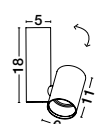

BERNARDO | 7409001

Sandy Black Aluminium
LED GU10 1x10 Watt IP20
220-240 Volt Bulb Excluded
D: 6 H: 11 H₂: 29 cm