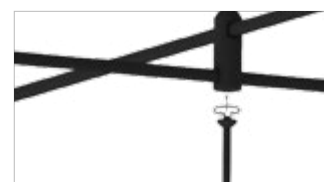

Sandy Black Aluminium Tube
D: 2 H: 30 cm

ZED | 9980570

Sandy Black Aluminium Tube
D: 2 H: 10 cm

PLUS | 9180569

Connector Tube
Sandy Black Aluminium
D: 2 H: 30 cm

HOW IT WORKS

step 1

CHOOSE YOUR MAGNETIC ACCESSORIES