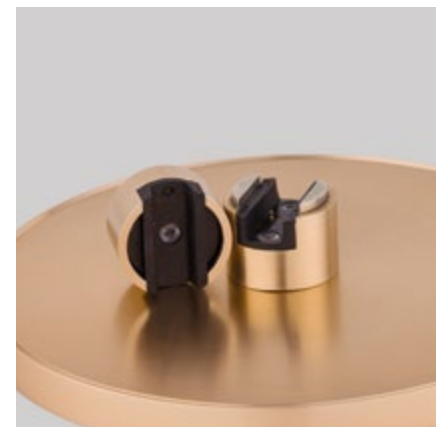

step 2

IF YOU WANT TO COMBINE MORE THAN ONE 'PUZZLES' USE 'PLUS 9180569'

step 3

TO ADJUST THE HEIGHT CHOOSE 'ZED' 9180567 OR 9180568 OR 9980570

MAGNETIC DECORATIVE
ACCESSORIES

**ONE SOURCE
OF LIGHT
MANY
DIFFERENT
ACCESSORIES**