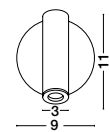

**ANTI
GLARE
NETWORK**

CLIP | 9030202

Sandy Black Aluminium
LED Philips 3 Watt
Switch On/Off
190Lm 3000K IP20
D: 8 W: 3.4 H: 11 cm

LAREDO | 8140521

Sandy White Aluminium
LED Samsung 3 Watt
Switch On/Off
190Lm 3000K IP20
D: 9 H: 11 cm