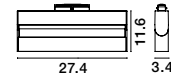

RIETI | **8254414** · 15W · 4000K
8254418 · 15W · 3000K