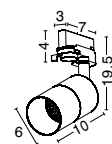

Compatible with 9193454 or 9052017 rail