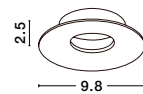

REDO | 9418502