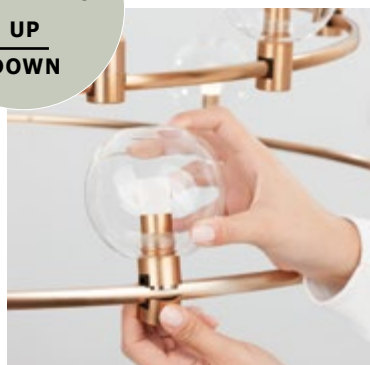

DION | 9028800

Magnetic Circular Structure
Satin Gold Aluminium IP20
Included Driver 200 Watt
AC220-240V Output 24V DC
D1: 80 D2: 60 H: 150 cm

**EASY
INSTALLATION
UP
DOWN**

DION | 9028600

Magnetic Circular Structure
Satin Gold Aluminium IP20
Included Driver 60 Watt
AC220-240V Output 24V DC
D: 60 H: 120 cm