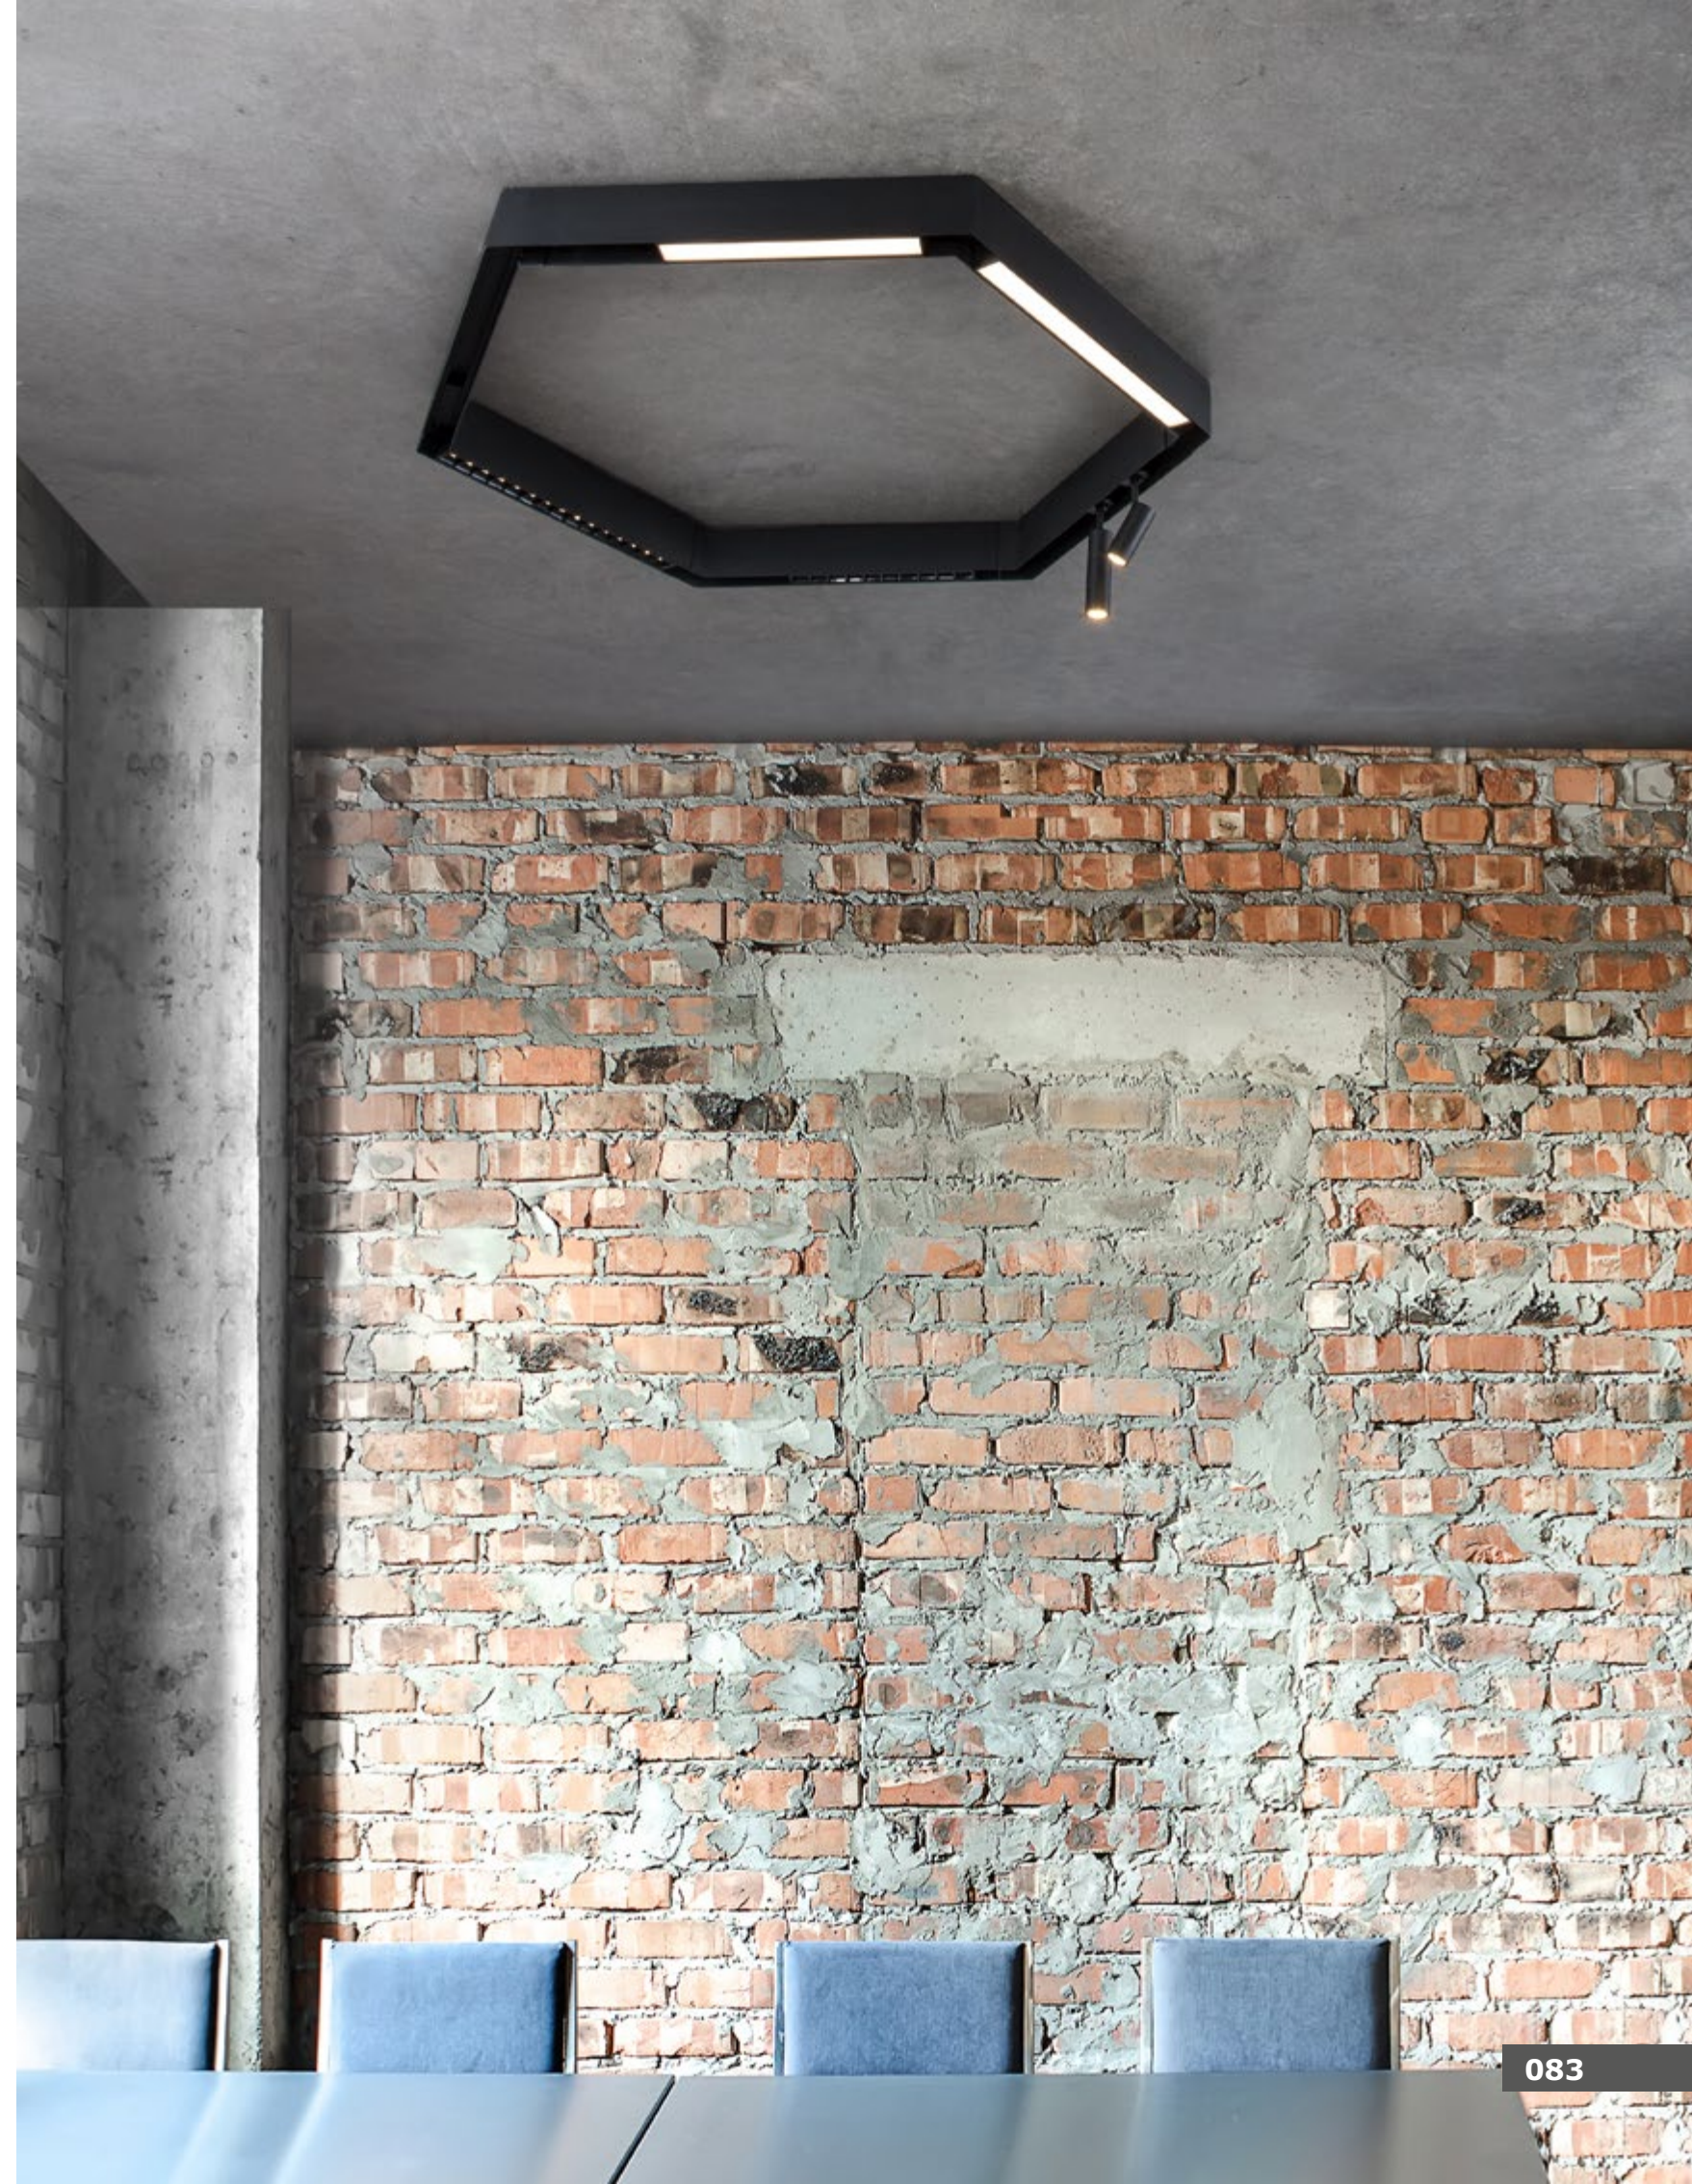

TREE 01 | 8252035

Corner 2V - 120°
Connector between two tracks
Sandy Black Aluminium
L: 18 W: 14.5 H: 7.5 cm

TREE 02 | 8252036

Corner 3V - 120°
Connector between three tracks
Sandy Black Aluminium
L: 18 W: 21 H: 7.5 cm