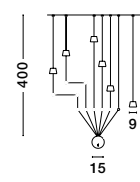

SWITCH ON/OFF

AMADEO | 8223602

Black Aluminium & Acrylic
Adjustable
Switch On/Off
LED Edison 6 Watt 230 Volt
528Lm 3000K IP20
D: 12 W: 12 H: 12 cm

AMADEO | 8223601

White Aluminium & Acrylic
Adjustable
Switch On/Off
LED Edison 6 Watt 230 Volt
528Lm 3000K IP20
D: 12 W: 12 H: 12 cm