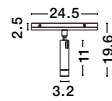

DALI

Rotating & Adjustable

NOLAN | **9136129**
15W · 3000K

Rotating & Adjustable

LOCE | **1025201**
2x5W · 3000K · 45°

Rotating & Adjustable

ABER | **9136126**
10W · 3000K · 45°

ANTI
GLARE
NETWORK

OLVI | **9136127**
13W · 3000K

OLVI | **9136128**
13W · 3000K

DRIVER | **1035001**

Dali Driver
350 Watt
Input 100-270V AC
Output: 48V DC

Photo	Code	Material	Watt	Volt	LED Chip	Dimension(cm)	Lumen	CRI	UGR	Beam Angle	Kelvin	Protection	Adj.	Driver Included	Dim.	Class
	9136129	Sandy Black Aluminium	15W	DC48V	Philips	L: 24.5 H: 11	1200Lm	>90	<14	30°	3000K	IP20	√	X	√	III
	1025201	Sandy Black Aluminium	2x5W	DC48V	Philips	L:14.4 H:10 H2:16	662Lm	>90	<14	45°	3000K	IP20	√	X	√	III
	9136126	Sandy Black Aluminium	10W	DC48V	Cree	D: 3.2 H: 19.6	800Lm	>90	<14	45°	3000K	IP20	√	X	√	III
	9136127	Sandy Black Aluminium	13W	DC48V	Philips	L: 50 H: 3	1040Lm	>90	<14	120°	3000K	IP20	X	X	√	III
	9136128	Sandy Black Aluminium	13W	DC48V	Osram	L: 50 H: 3	1040Lm	>90	<14	120°	3000K	IP20	X	X	√	III