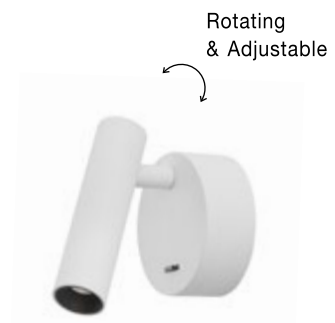

CLIP | 9030201

Sandy White Aluminium
LED Philips 3 Watt
Switch On/Off
190Lm 3000K IP20
D: 8 W: 3.4 H: 11 cm

**ANTI
GLARE
NETWORK**