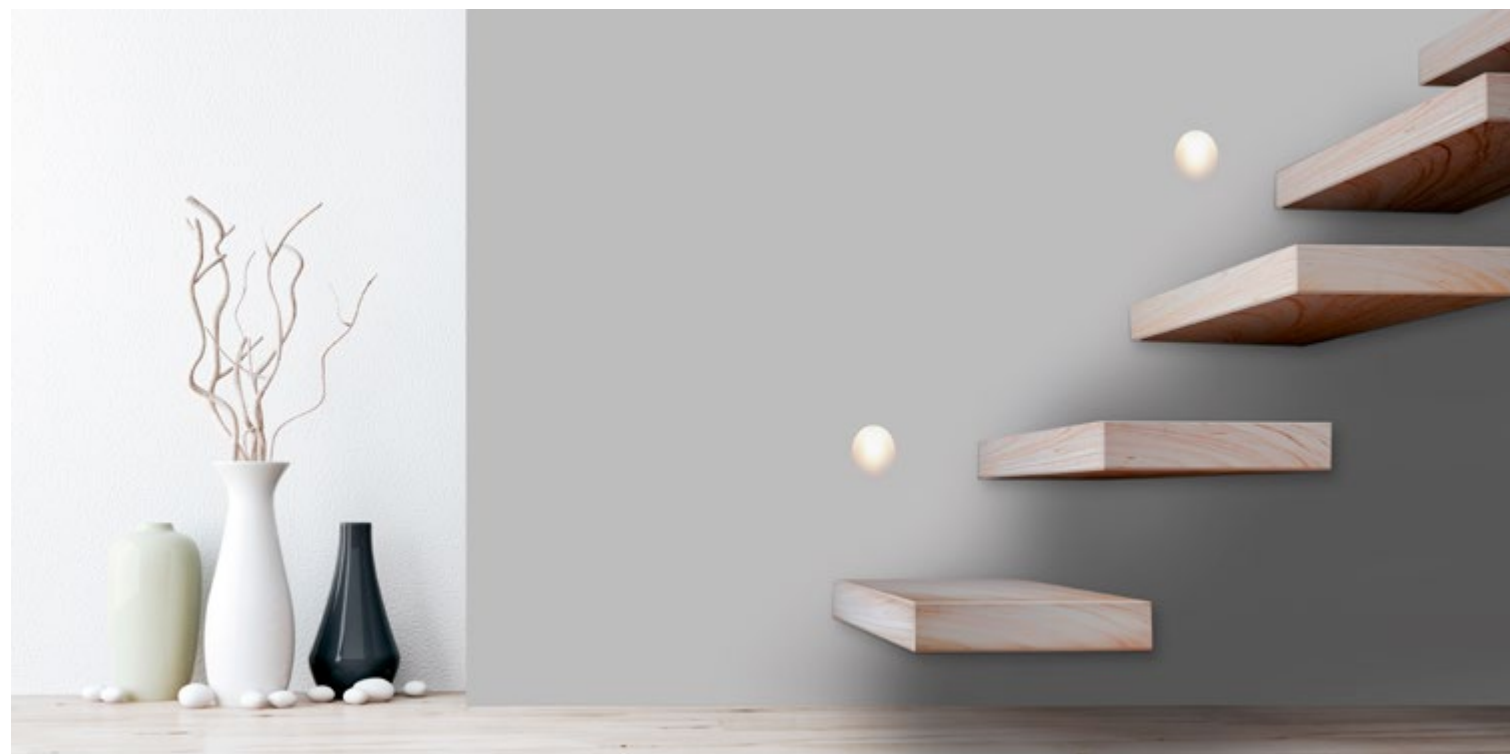

Adjustable Brackets

CIROCCO | 9602615

White Gypsum
LED GU10 1x10 Watt IP20
220-240 Volt Bulb Excluded
L: 21 W: 7.8 H: 25 cm
Cut Out: 21.3 x 25.3 cm

CIROCCO | 5600601 7600601

White Gypsum
MR11 GU4 1x20 Watt
230 Volt IP20
Bulb Excluded
L: 11 W: 5.5 H: 24.5 cm
Cut Out: 11.3 x 24.8 cm