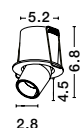

DRIVER | 9020170