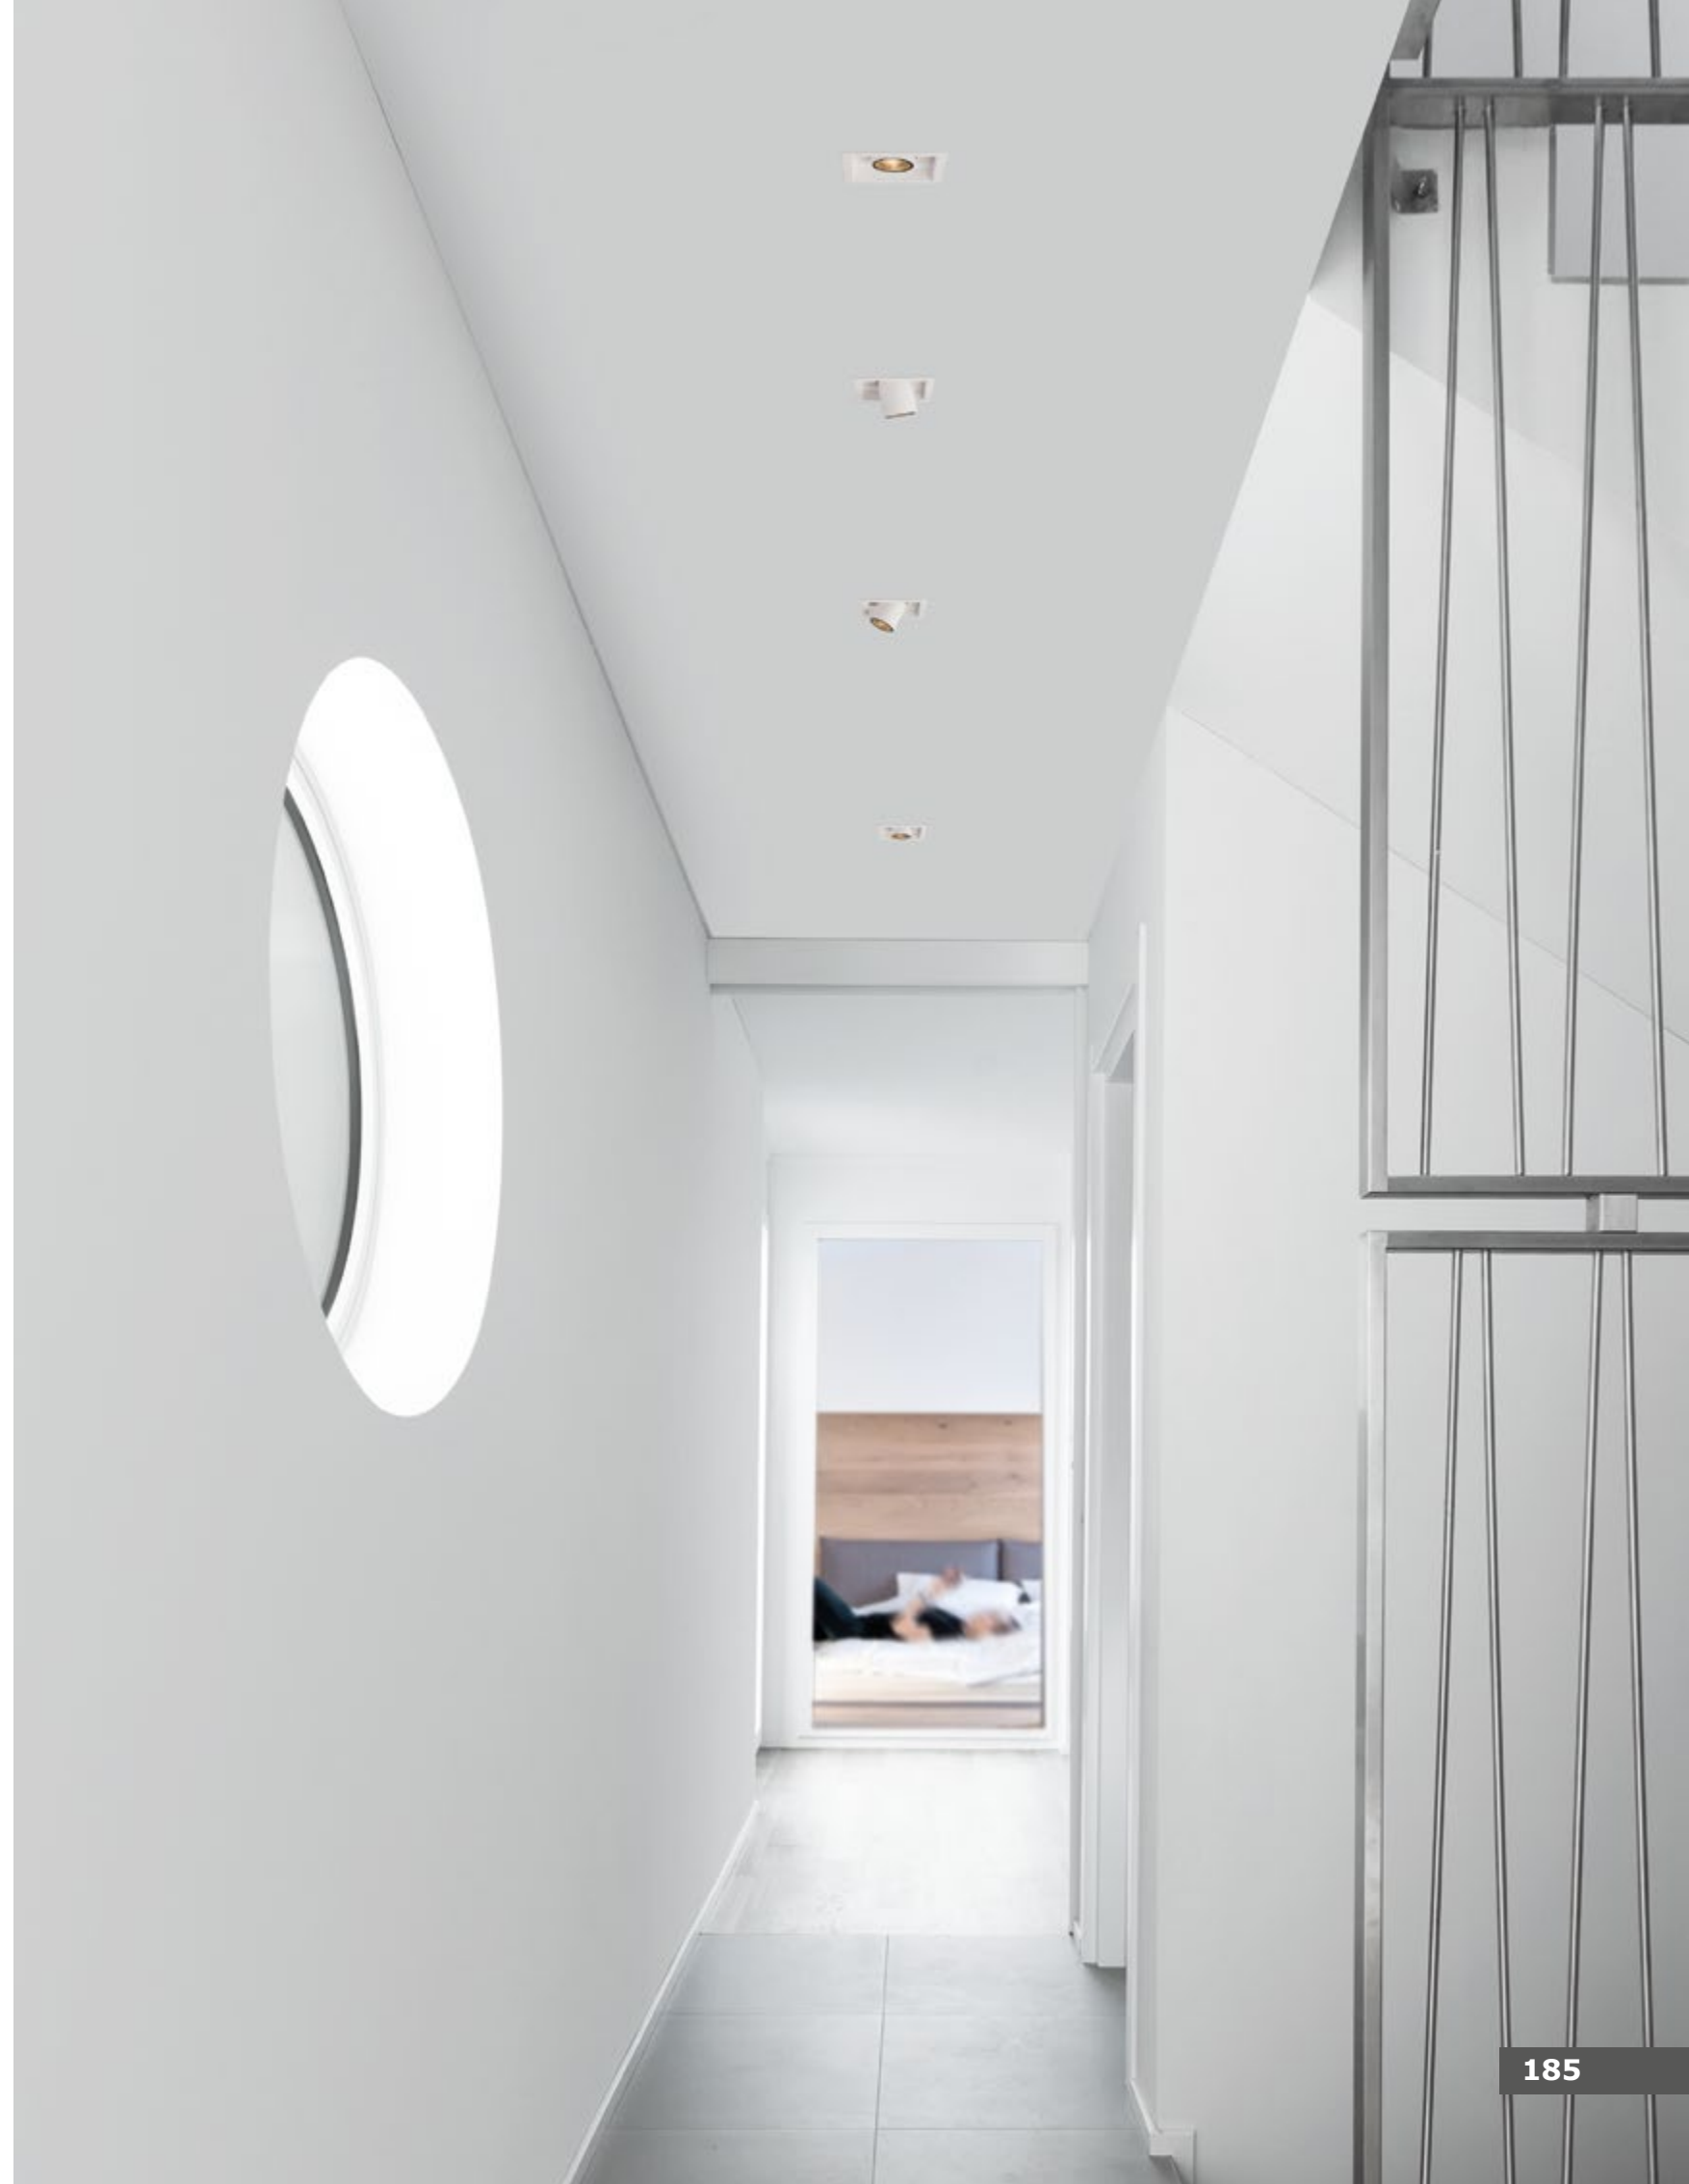

DON'T FORGET TO CONNECT THEM WITH DRIVER | code: 9020170
4 Watt

STEP LIGHTS

IP67

ONE SIDE LIGHT

TWO SIDE LIGHTS

ONE SIDE LIGHT

IP54

PASSAGGIO | 8090801