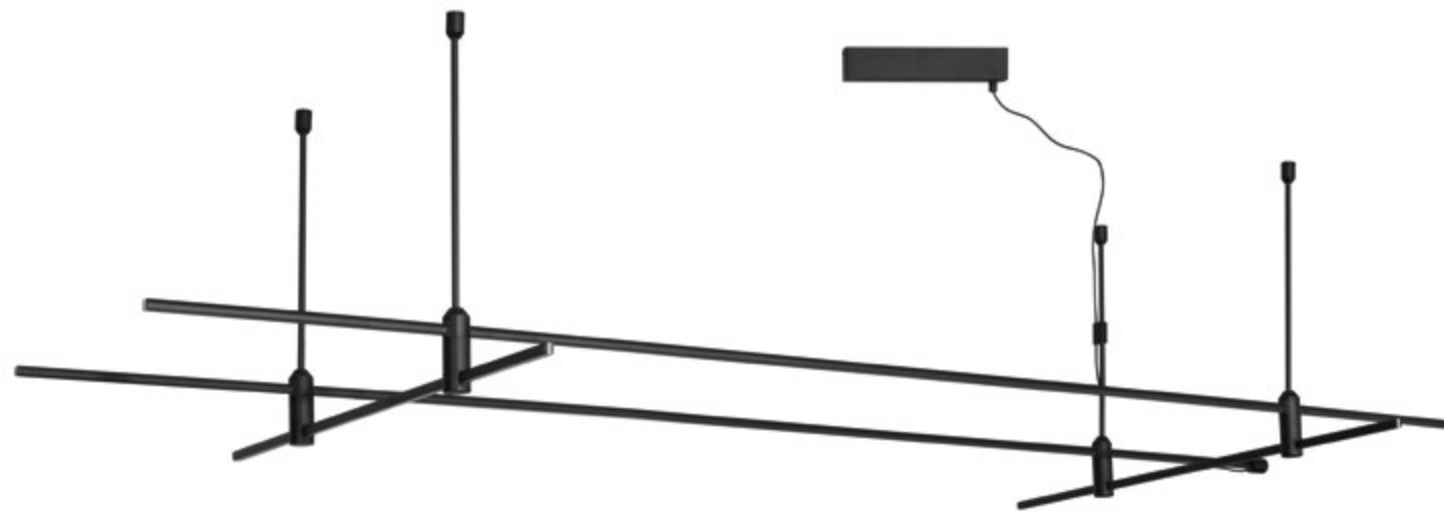

CRON | 9028310

Magnetic Tubular Structure
Satin Gold Aluminium IP20
Included Driver 100 Watt
AC220-240V Output 24V DC
L: 300 H: 35 cm

CRON | 9028311

Magnetic Tubular Structure
Sandy Black Aluminium IP20
Included Driver 100 Watt
AC220-240V Output 24V DC
L: 300 H: 35 cm