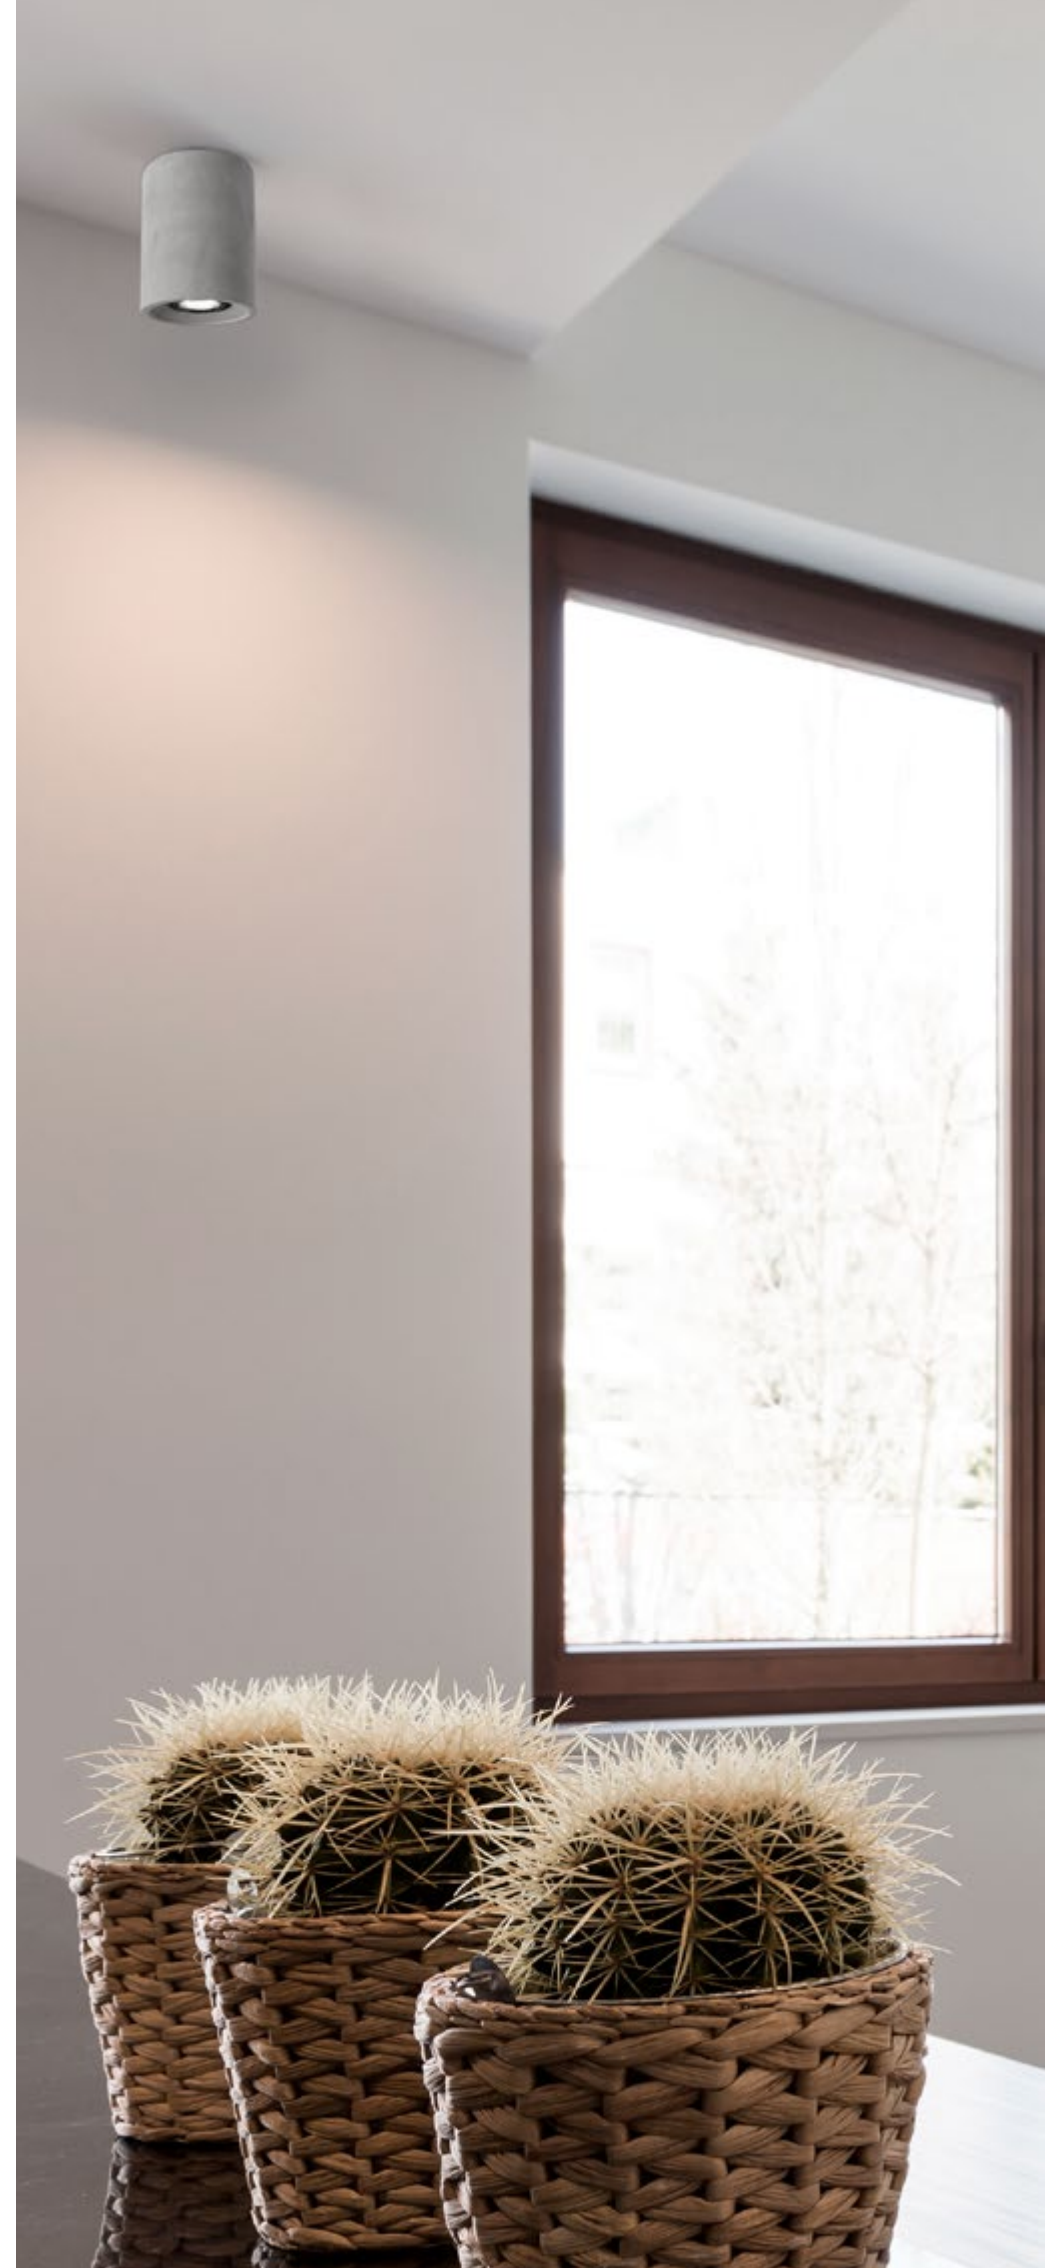

SINTRA | 9168241

Gray Concrete
LED GU10 1x10 Watt IP20
220-240 Volt Bulb Excluded
D: 13 H: 15 cm

SINTRA | 9168242

Gray Concrete
LED GU10 1x10 Watt IP20
220-240 Volt Bulb Excluded
L: 13 W: 13 H: 15 cm