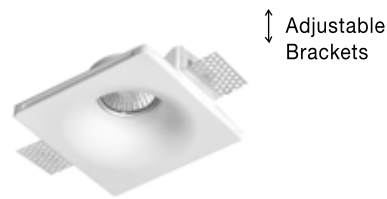

TOBIA | 9879104

White Gypsum
Adjustable Brackets
LED GU10 1x10 Watt IP20
220-240 Volt Bulb Excluded
L: 12 W: 12 H: 4.5 cm
Cut Out: 12.5 x 12.5 cm