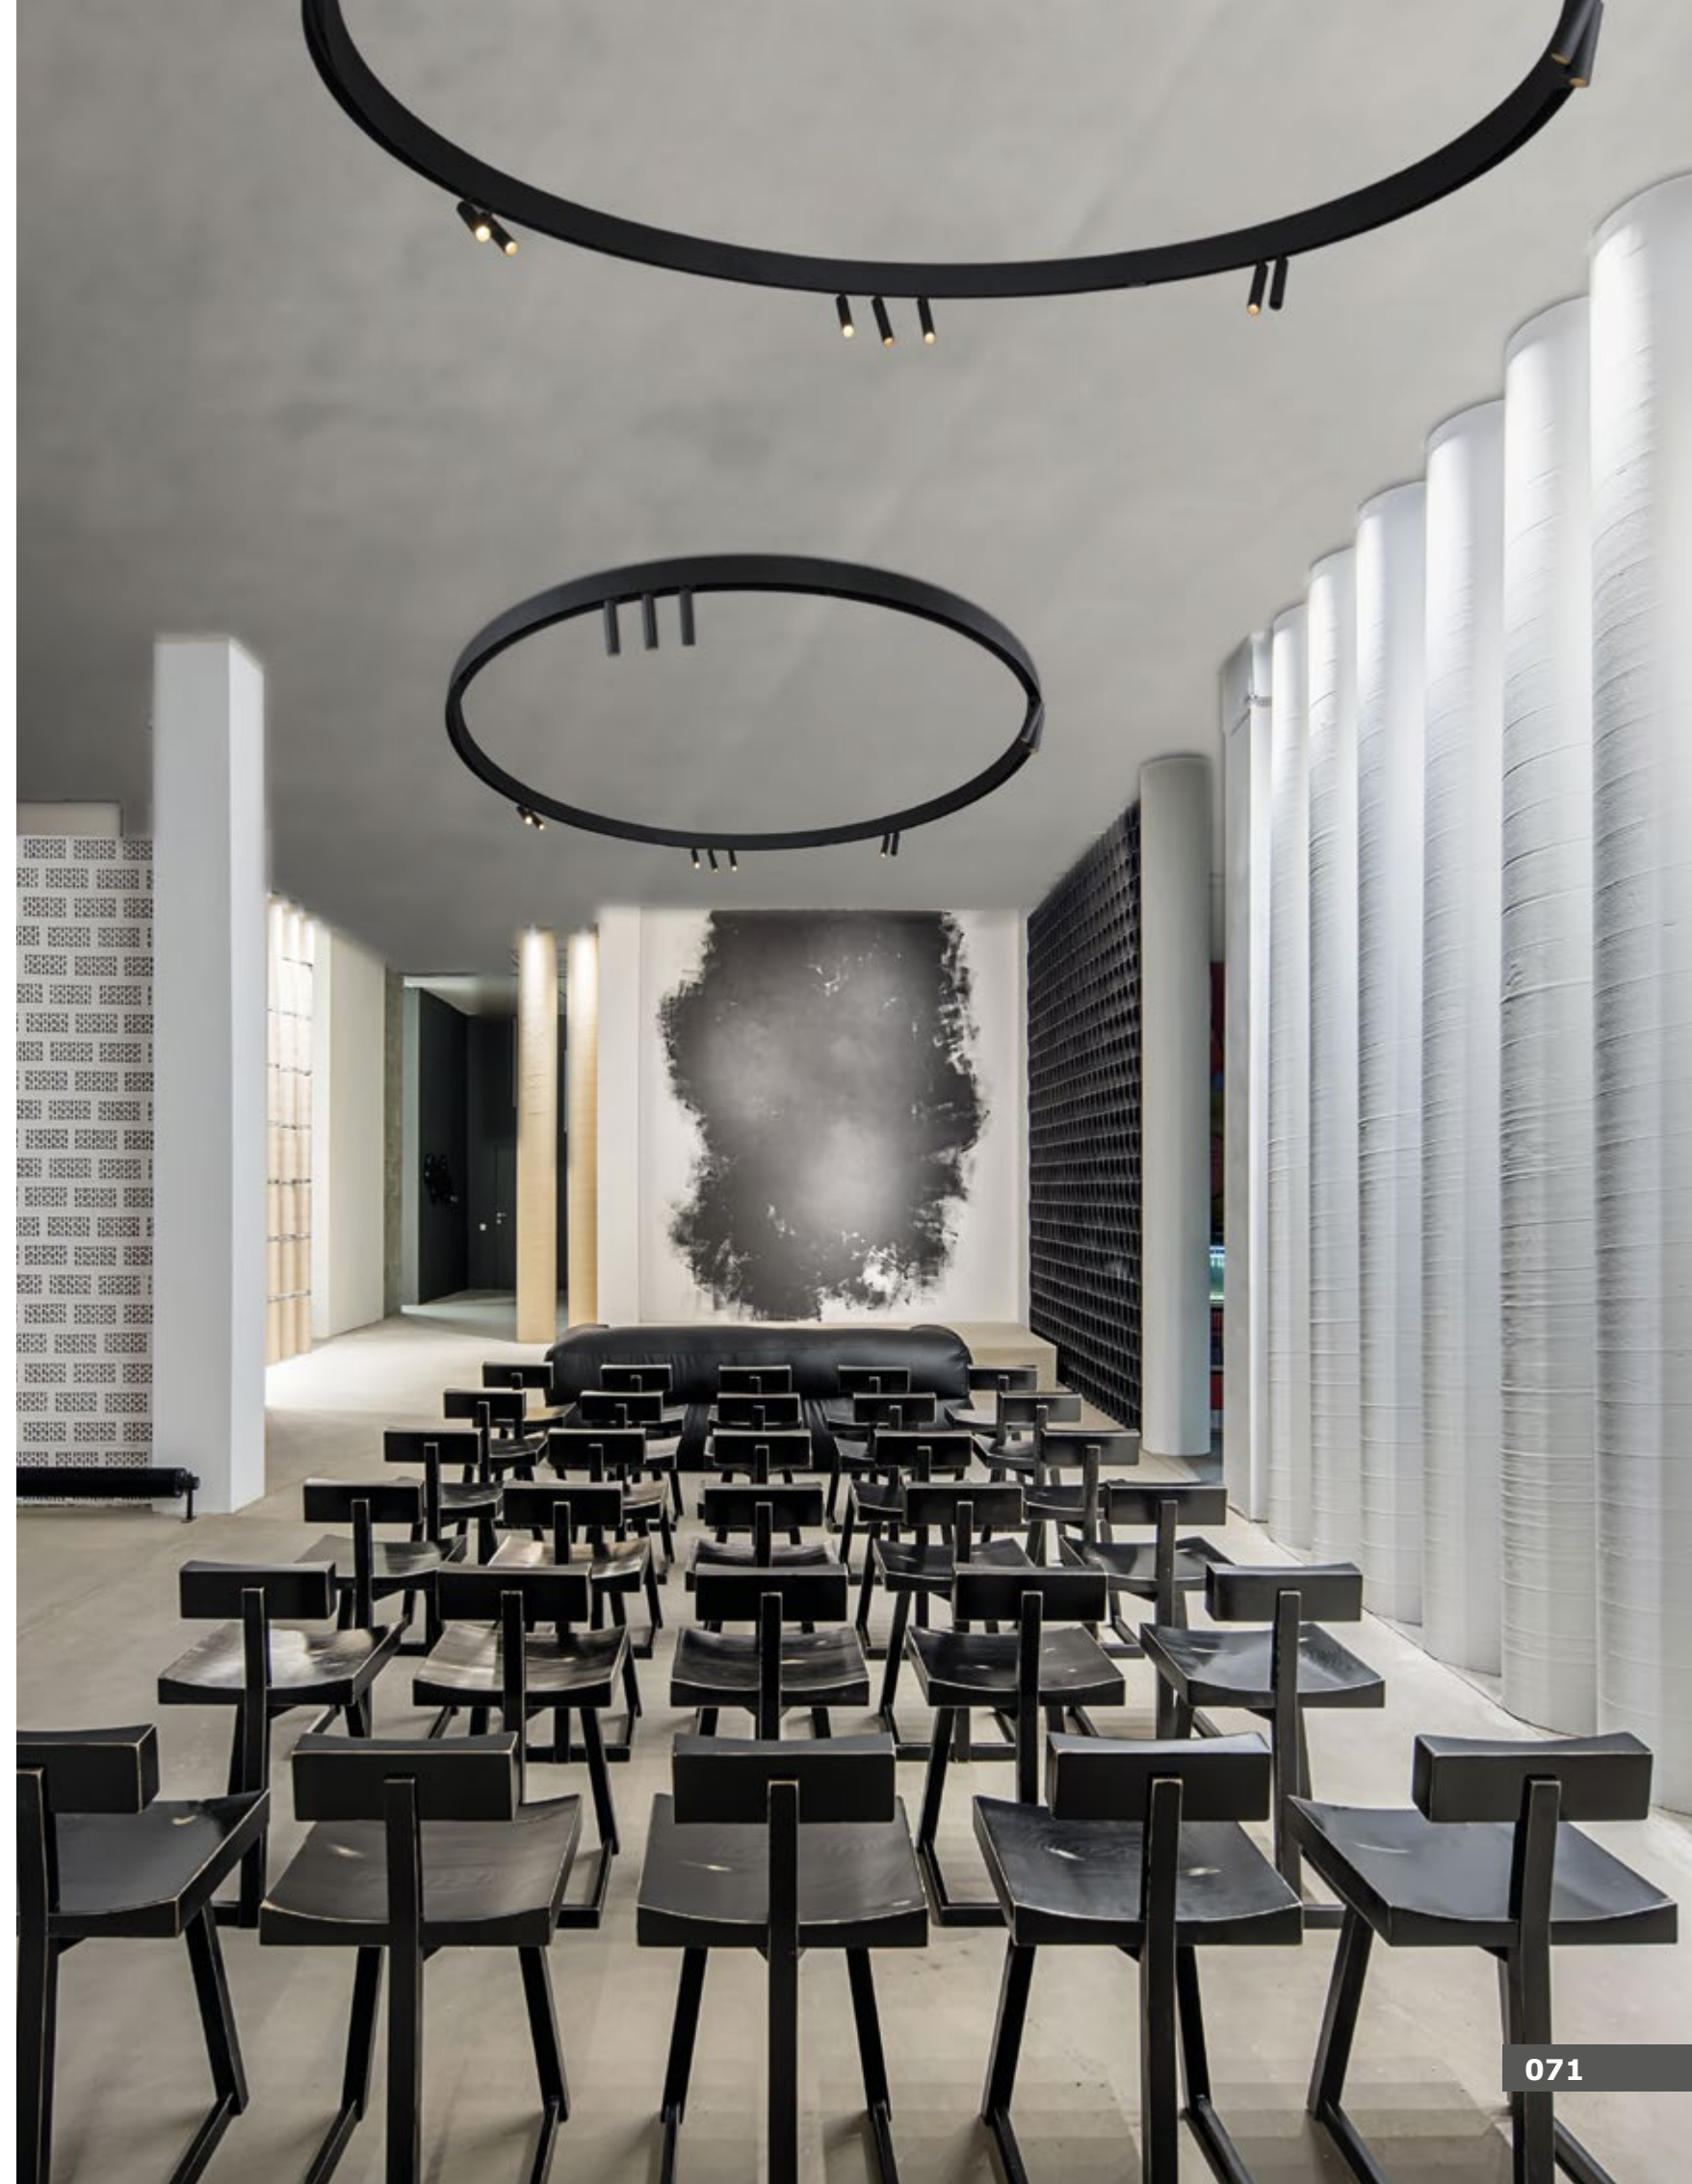

JOIN TWO 9112690 IN REVERSE TO HAVE THE ABOVE SHAPE

CURVE | 9112690

Curve Track 90°
Sandy Black Aluminium
Surface or Pendant Magnetic Profile IP20
Included Mechanical-Electrical Connector
R: 120 W: 4.1 H: 7.5 cm