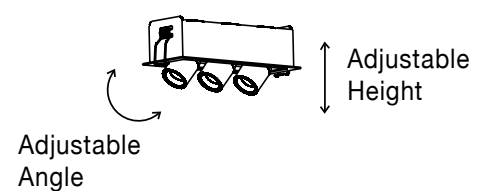

DRIVER INCLUDED

Included Driver 12W ACTEC
Input: 100-240V AC 50/60Hz
Output: 2-34 VDC
350mA Not Dimmable