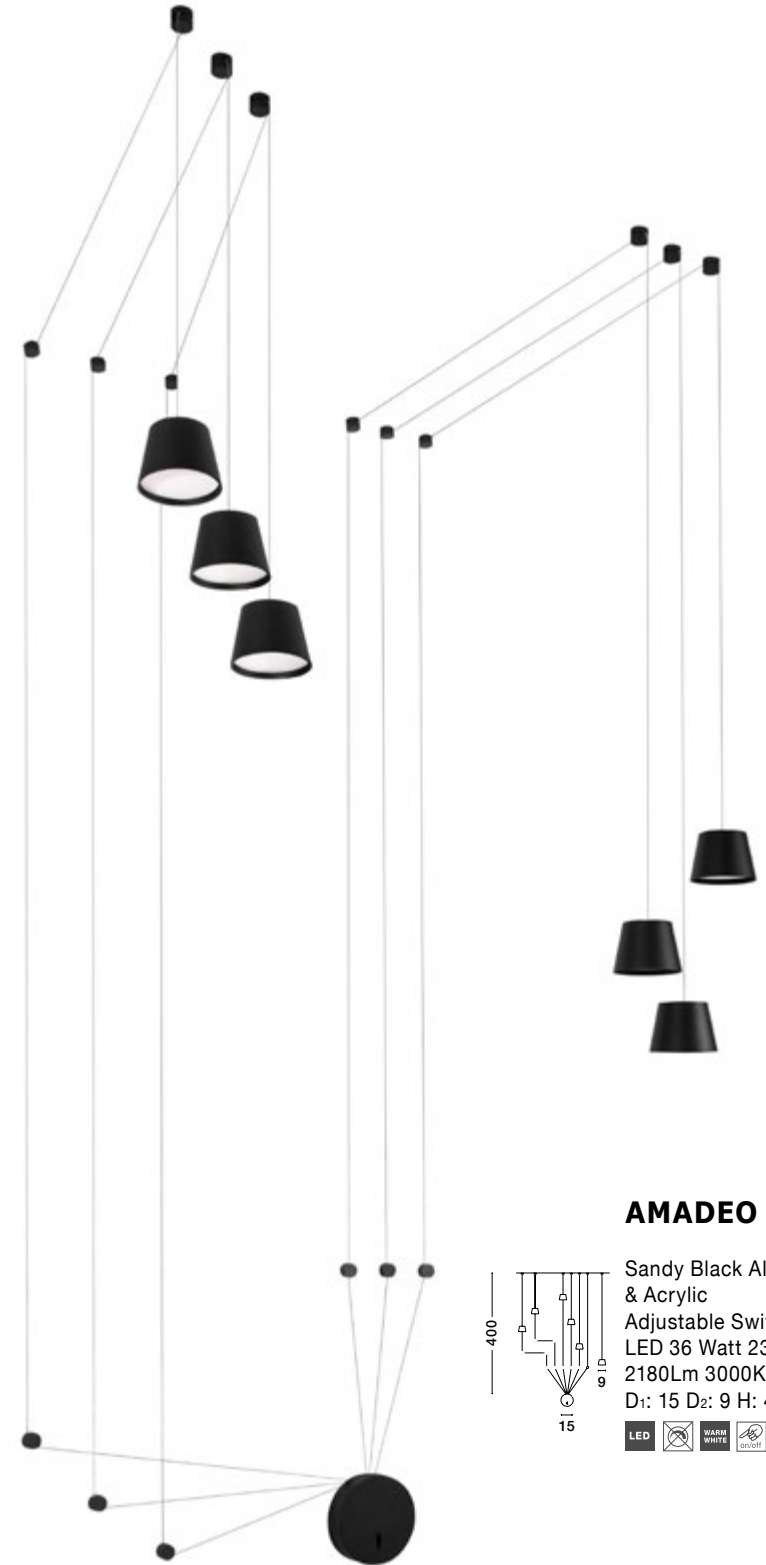

AMADEO | 9118106

Sandy Black Aluminium & Acrylic
Adjustable Switch On/Off
LED 6 Watt 230 Volt
528Lm 3000K IP20
D: 10 D₂: 9 H: 400 cm

AMADEO | 9118635

Sandy Black Aluminium & Acrylic
Adjustable Switch On/Off
LED 36 Watt 230 Volt
2180Lm 3000K IP20
D: 15 D₂: 9 H: 400 cm

SWITCH ON/OFF

AMADEO | 8223602

Black Aluminium & Acrylic
Adjustable
Switch On/Off
LED Edison 6 Watt 230 Volt
528Lm 3000K IP20
D: 12 W: 12 H: 12 cm

AMADEO | 8223601

White Aluminium & Acrylic
Adjustable
Switch On/Off
LED Edison 6 Watt 230 Volt
528Lm 3000K IP20
D: 12 W: 12 H: 12 cm