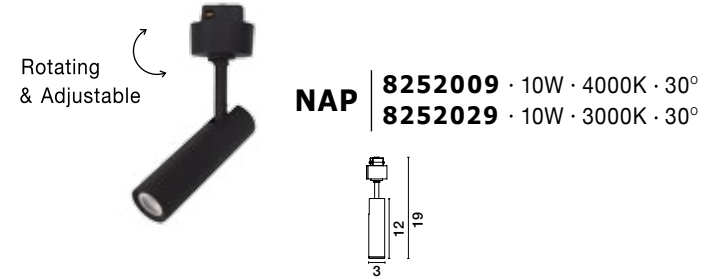

Photo	Code	Material	Watt	Volt	LED Chip	Dimension(cm)	Lumen	CRI	UGR	Beam Angle	Kelvin	Protection	Adj.	Driver Included	Dim.	Class
	9012675	Satin Gold Aluminium & Glass	5W	DC24V	Philips	D:12 H:80	220Lm	>90	<18	120°	3000K	IP20	X	X	X	III
	9012672	Sandy Black Aluminium & Glass	5W	DC24V	Philips	D:10 H:80	380Lm	>90	<18	120°	3000K	IP20	X	X	X	III
	9012671	Sandy Black Aluminium & Glass	5W	DC24V	Philips	D:10 H:15	380Lm	>90	<18	120°	3000K	IP20	X	X	X	III
	9012674	Sandy Black Aluminium & Glass	5W	DC24V	Philips	D:12 H:16.5	220Lm	>90	<18	120°	3000K	IP20	X	X	X	III