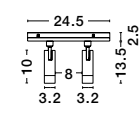

ZANO | 1025202
15W · 3000K