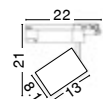

HERM | 7770406 · 30W · 3000K