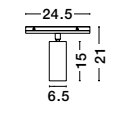

HARN | **9136124**
15W · 3000K