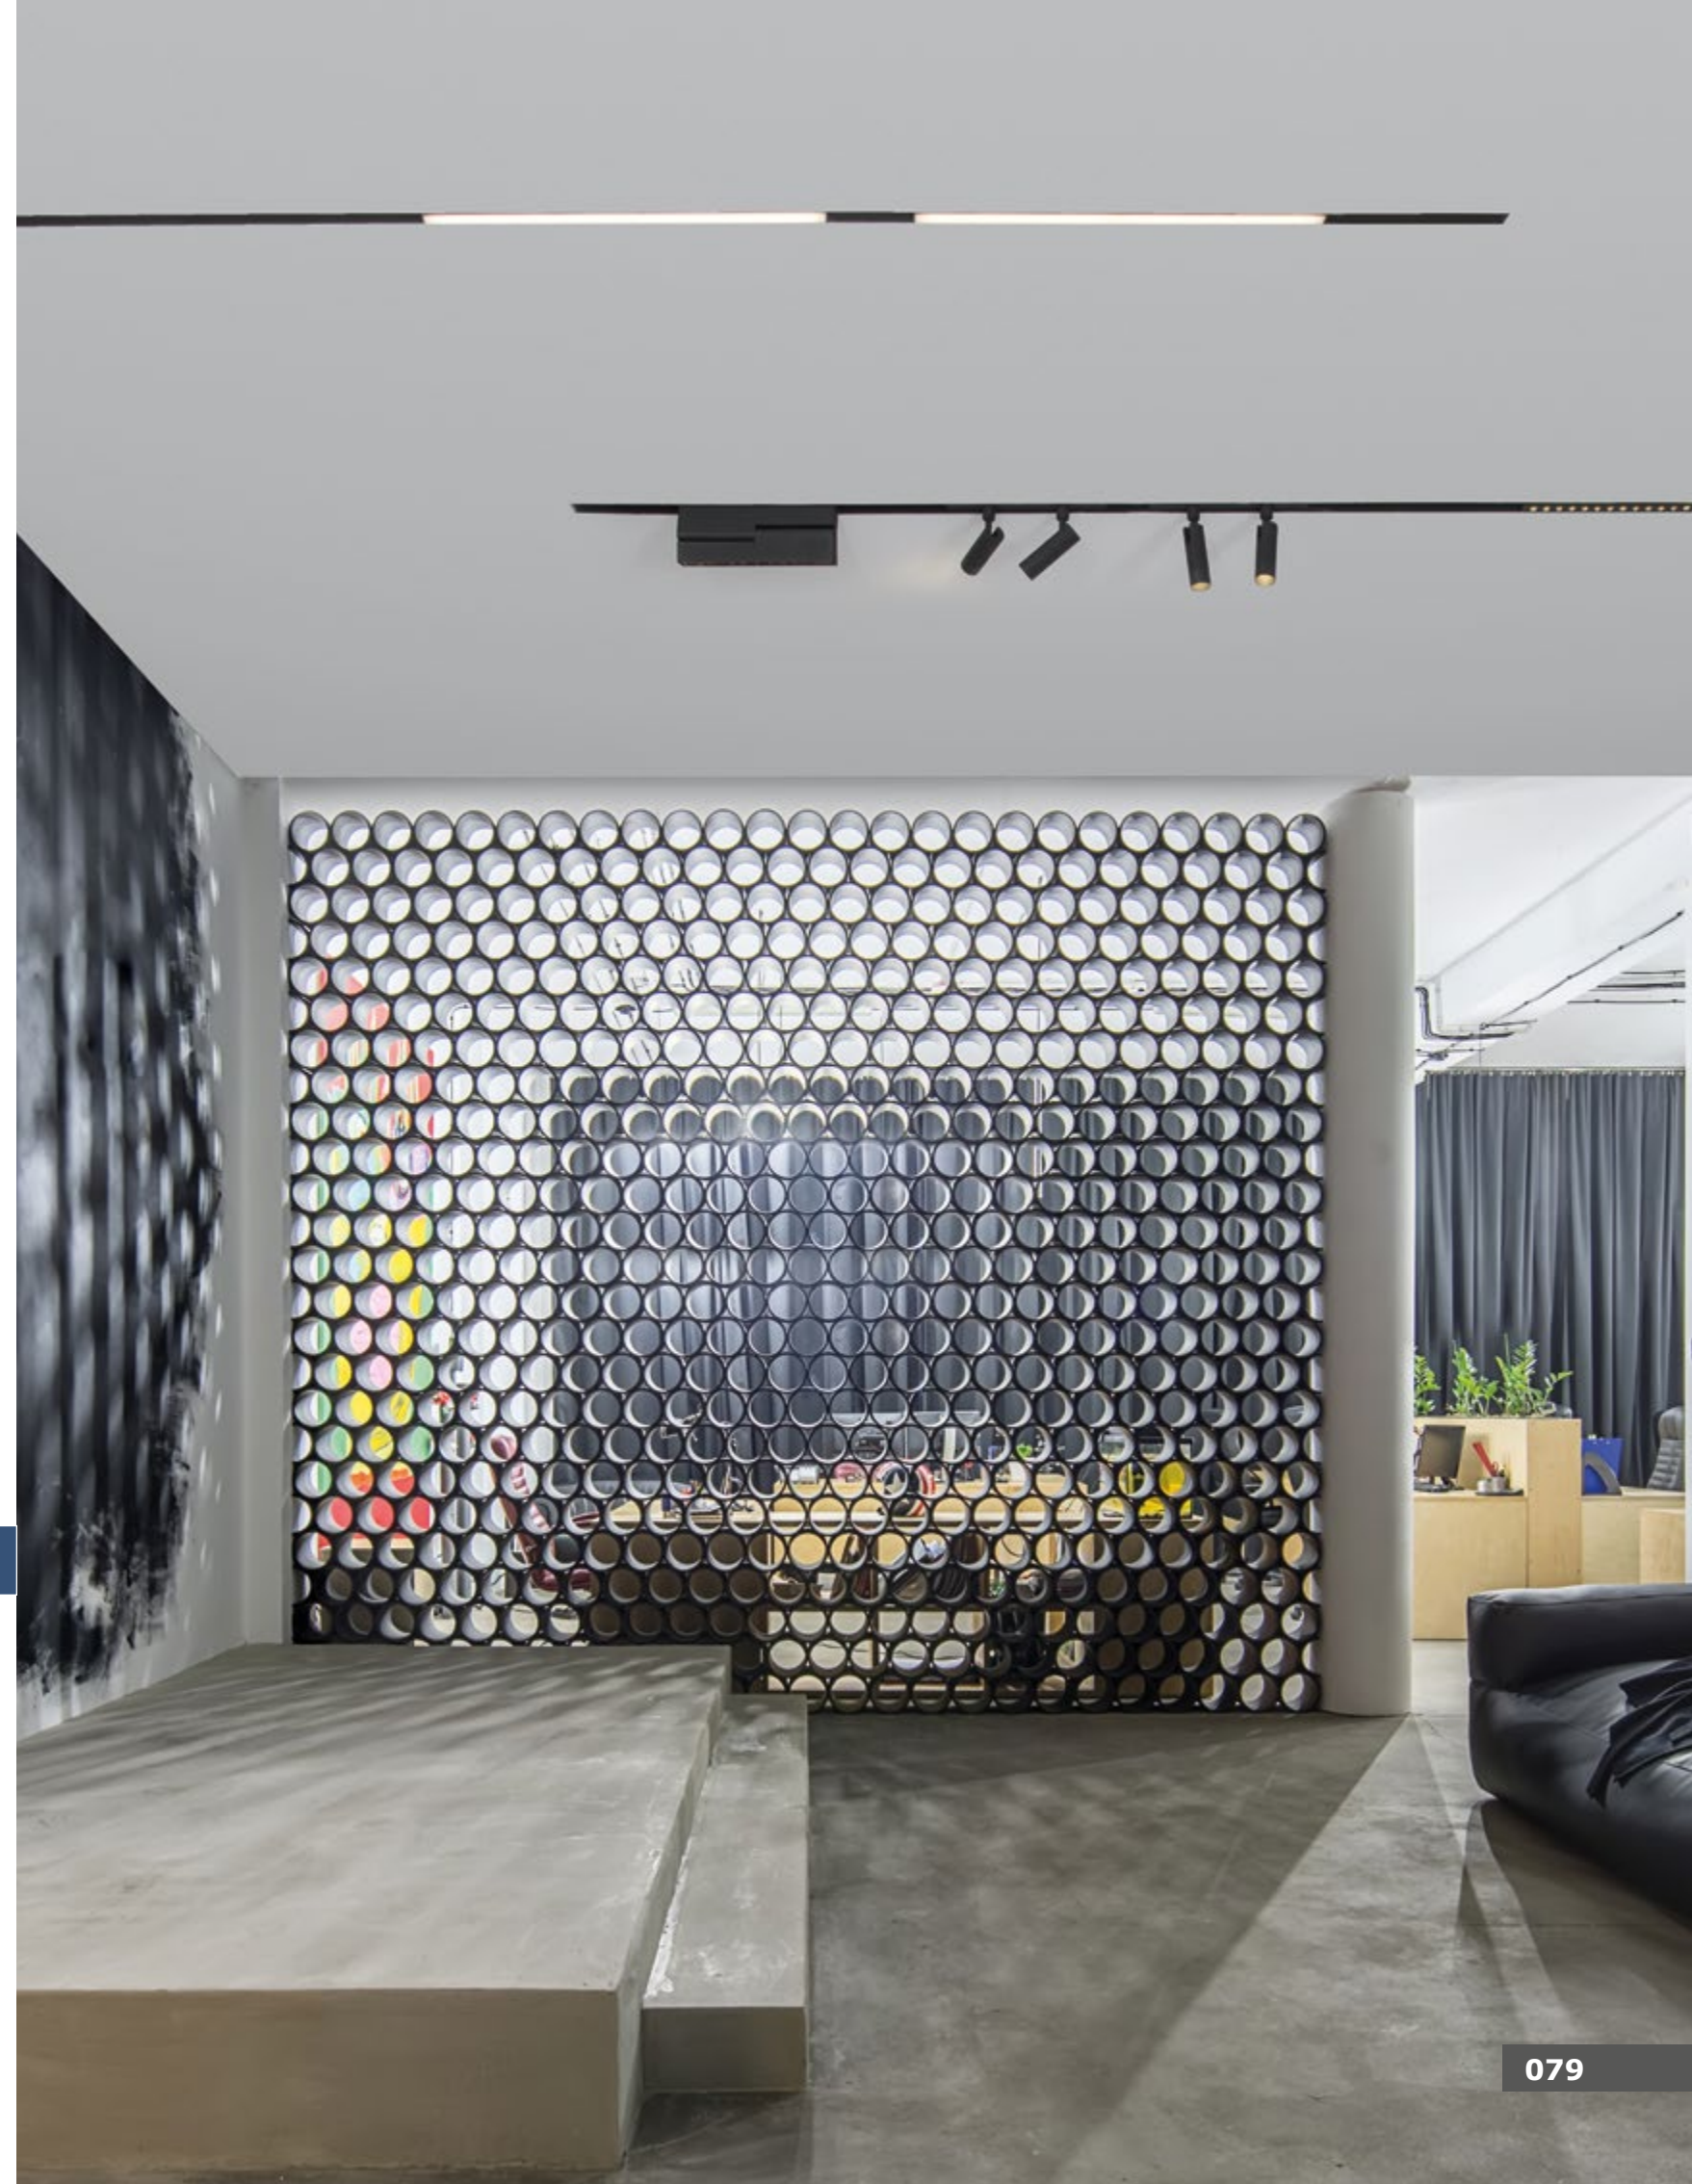

Surface or Pendant
Magnetic Profile IP20
Sandy Black Aluminium
Max Power 300 Watt
L: 100 W: 3.9 H: 7.5 cm

Recess Magnetic Profile IP20
Sandy Black Aluminium
Max Power 300 Watt
L: 100 W: 6.8 H: 7.5 cm
Cut Out: 4.4 cm