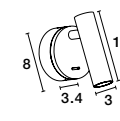

CLIP | 9030203

Satin Brass Aluminium
LED Philips 3 Watt
Switch On/Off
190Lm 3000K IP20
D: 8 W: 3.4 H: 11 cm