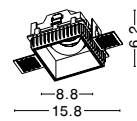

BRAD | 9000352

Sandy Black Aluminium Trimless
LED GU10 1x10 Watt
220-240 Volt Rotating
IP20 Bulb Excluded
L: 8.8 H: 6.2 cm
Cut Out: 8.5x8.5 cm