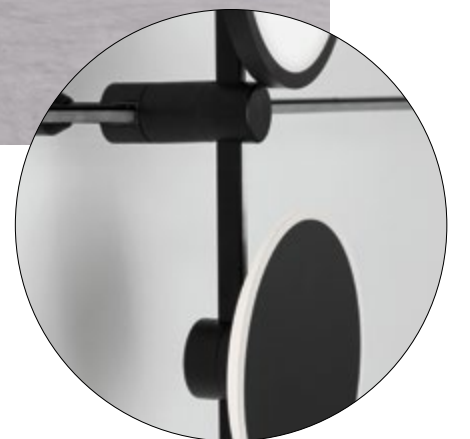

WALL MAGNETIC DECORATIVE
& ACCESSORIES

**CREATE
YOUR
WALL
DESIGN**

MAGNA | 9180660

Magnetic Wall Structure
Sandy Black Aluminium IP20
Included Driver 60 Watt
AC85-265V Output 24V DC
L: 150 W: 1.5 H: 12 cm