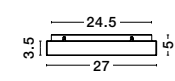

ZANO | 1025204
22W · 3000K