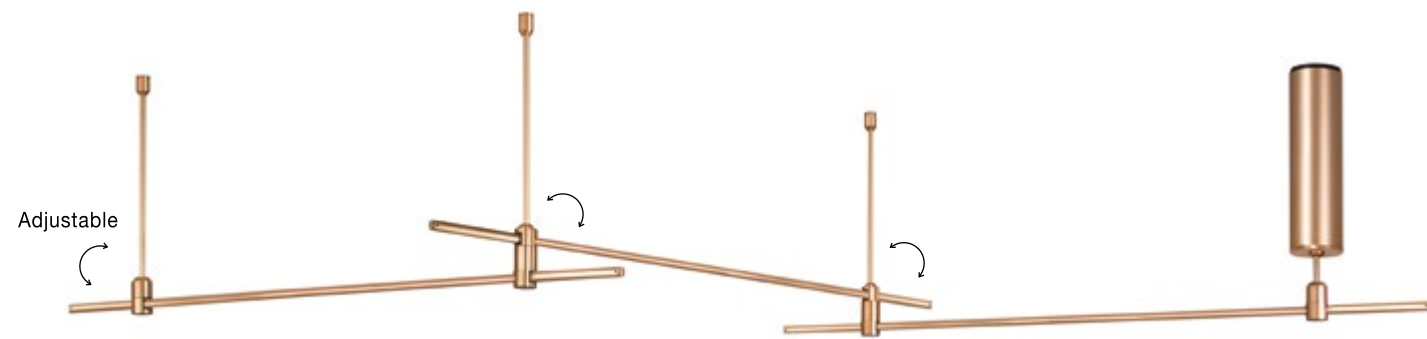

CRON | 9028310

Magnetic Tubular Structure
Satin Gold Aluminium IP20
Included Driver 100 Watt
AC220-240V Output 24V DC
L: 300 H: 35 cm

CRON | 9028311

Magnetic Tubular Structure
Sandy Black Aluminium IP20
Included Driver 100 Watt
AC220-240V Output 24V DC
L: 300 H: 35 cm