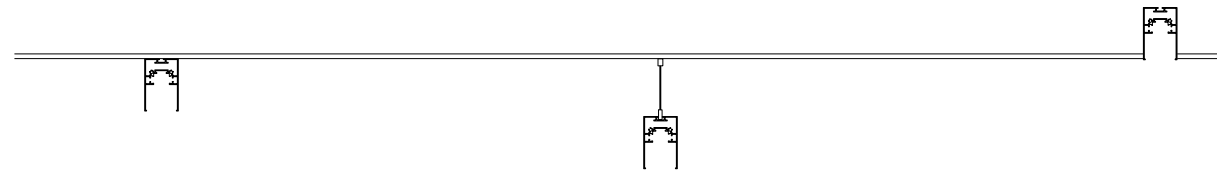

SURFACE MOUNTED

PENDANT SUSPENDED

BUILT IN RECESSED