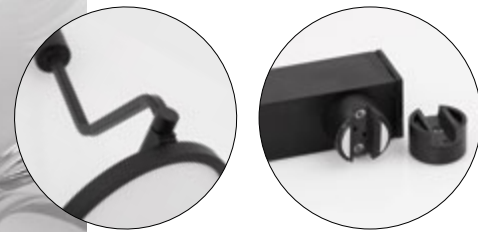

step 2

IF YOU WANT TO COMBINE MORE THAN ONE 'PUZZLES' USE 'PLUS 9180569'

step 3

TO ADJUST THE HEIGHT CHOOSE 'ZED' 9180567 OR 9180568 OR 9980570

MAGNETIC DECORATIVE
ACCESSORIES

**ONE SOURCE
OF LIGHT
MANY
DIFFERENT
ACCESSORIES**