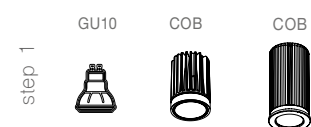

MAKE IT IDEAL FOR YOU

LAMP OR COB?