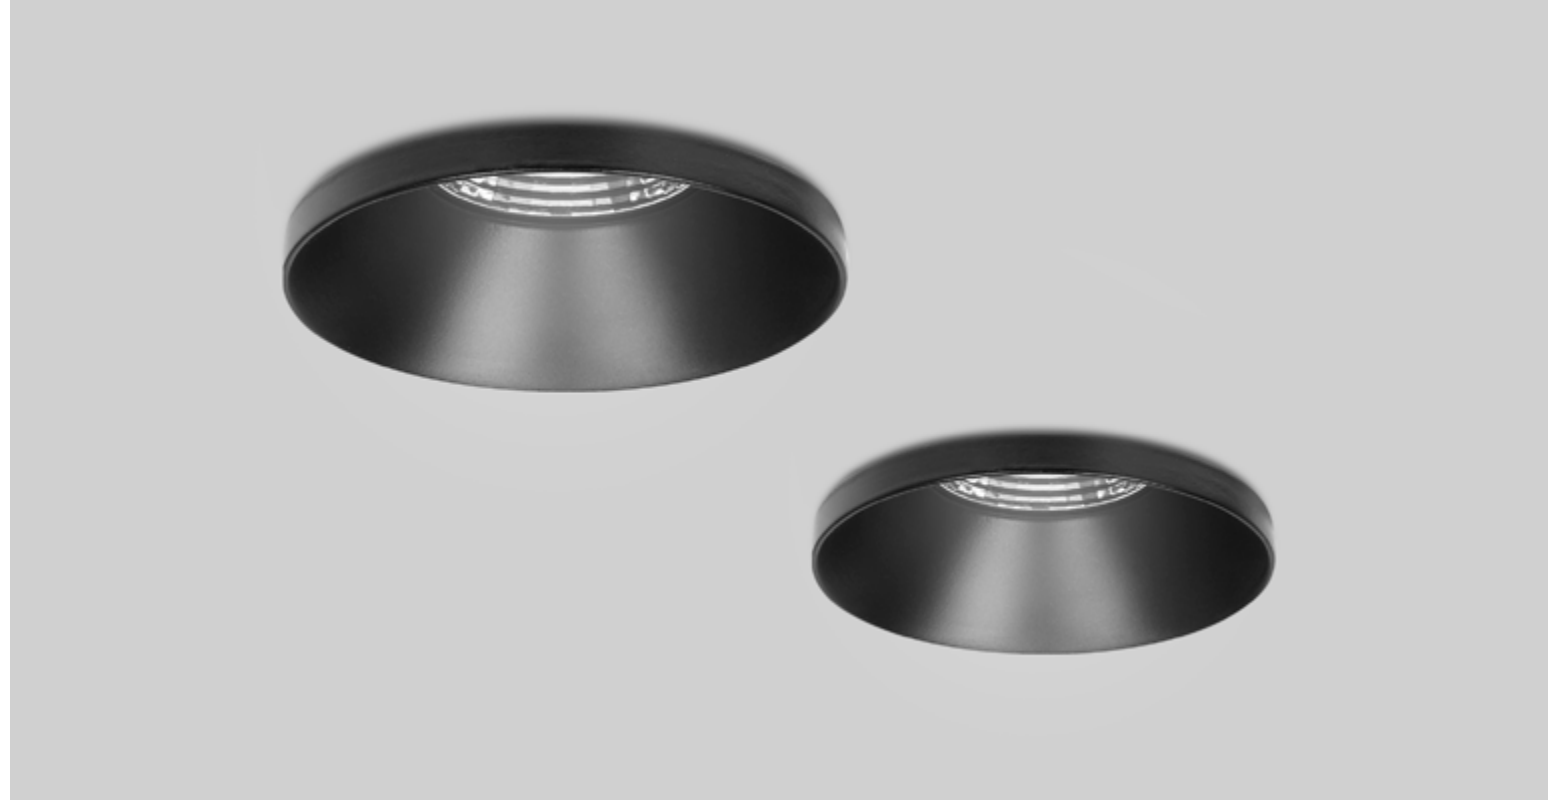

HAP | 9174152

Sandy Black Aluminium
LED GU10 1x10 Watt IP20
220-240 Volt Bulb Excluded
D: 6.8 H: 5 cm
Cut Out: 6.2 cm

MAKE IT IDEAL FOR YOU

LAMP OR COB?

**CHOOSE THE FRAME:
BLACK OR WHITE?**

READY

OTTAVIA | 62018