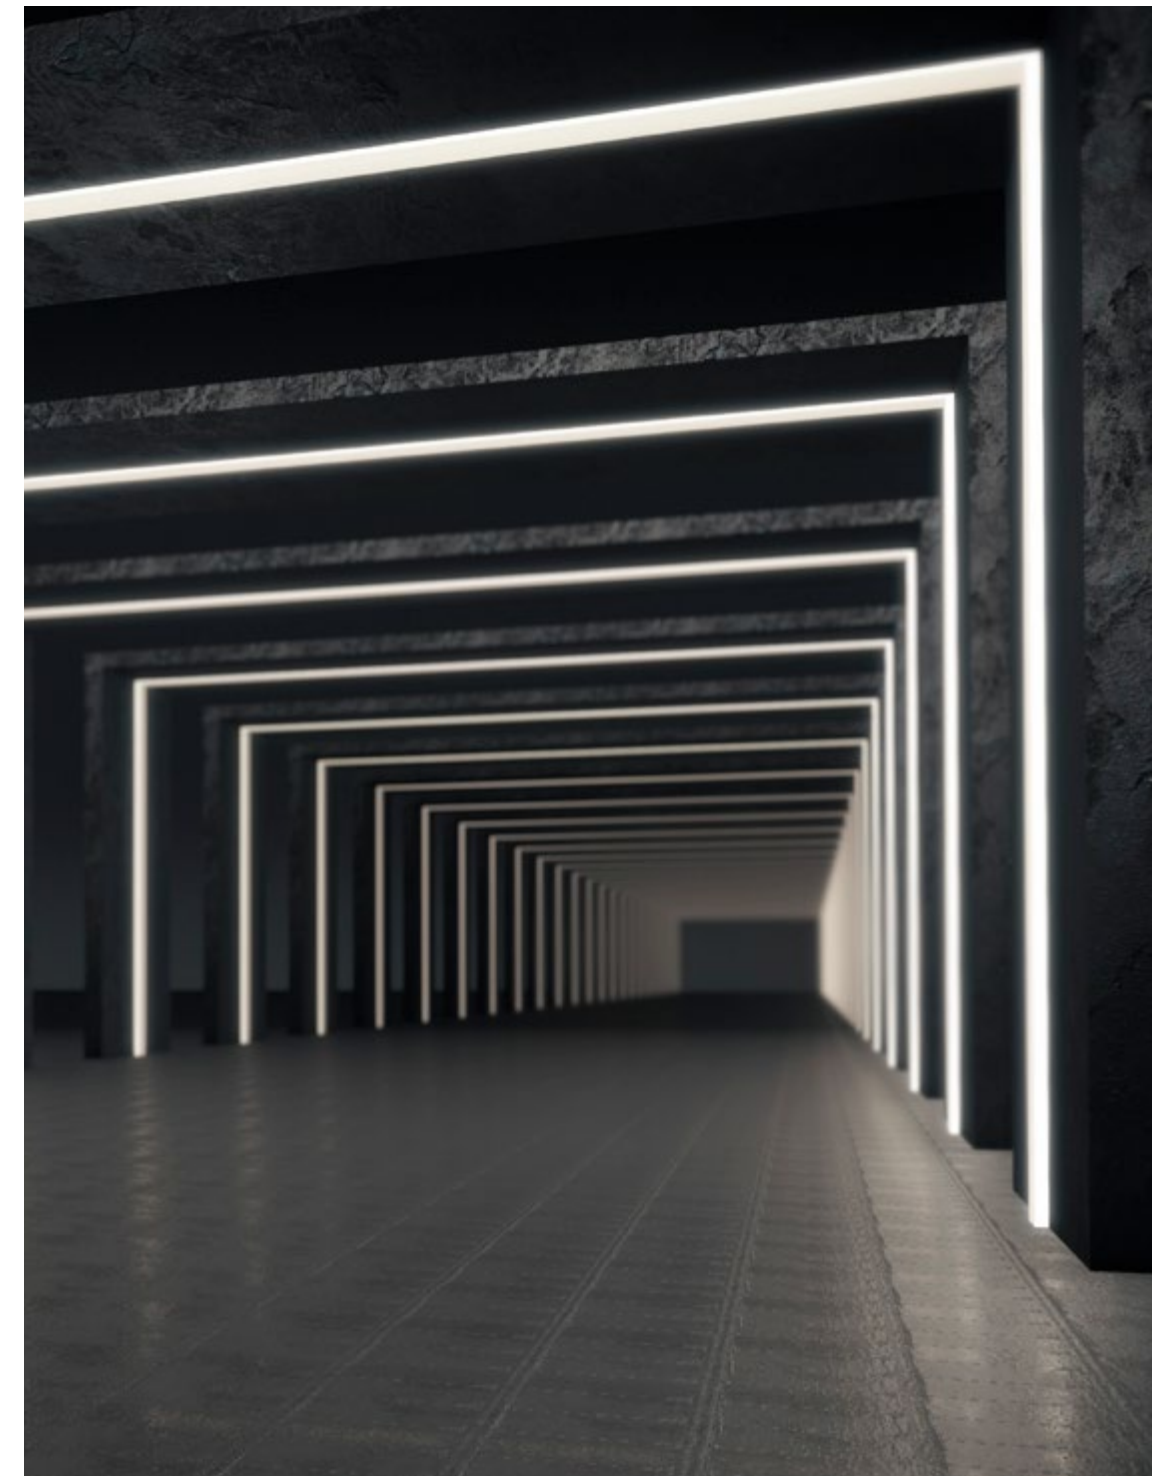

LINEAR LIGHTING PROFILES

CARE SYSTEM

DIMMABLE - ADJUSTABLE CCT 3000-6500K