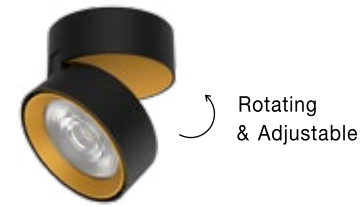

DRIVER INCLUDED

Photo	Code	Material	Watt	Volt	Ma	Driver	LED Chip	Dimension^(cm)	Lumen	CRI	UGR	Cut Out^(cm)	Beam Angle	Kelvin	Protection	Adj.	Driver Included	Class
	92003	Sandy Gold & Black Aluminium	20W	230V	300	Hep	Cree	D:9.5 H:7	1450Lm	>90	<13	X	36°	3000K	IP20	✓	✓	I
	92002	Sandy Black Aluminium	20W	230V	300	Hep	Cree	D:9.5 H:7	1450Lm	>90	<13	X	36°	3000K	IP20	✓	✓	I
	92001	Sandy White & Black Aluminium	20W	230V	300	Hep	Cree	D:9.5 H:7	1450Lm	>90	<13	X	36°	3000K	IP20	✓	✓	I