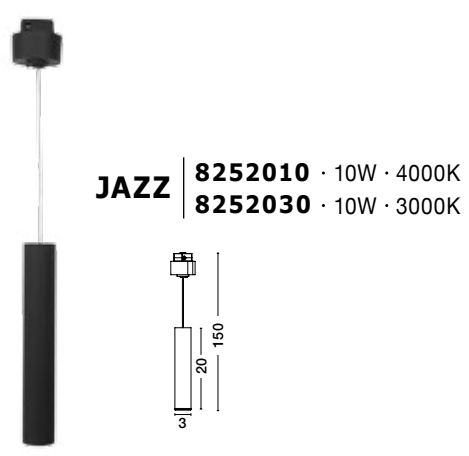

INSTALLATION & REMOVAL OF PRODUCTS

All Fittings Can Be Magnetically Installed Ensuring Tool-Free Mounting And Repositioning

Photo	Code	Material	Watt	Volt	LED Chip	Dimension(cm)	Lumen	CRI	UGR	Beam Angle	Kelvin	Protection	Adj.	Driver Included	Dim.	Class
	8252010	Sandy Black Aluminium	10W	DC24V	Cree	D:3 H1:20 H2:150	800Lm	>90	<14	45°	4000K	IP20	X	X	X	III
	8252030	Sandy Black Aluminium	10W	DC24V	Cree	D:3 H1:20 H2:150	720Lm	>90	<14	45°	3000K	IP20	X	X	X	III
	9025201	Sandy Black Aluminium	15W	DC24V	Cree	D:3 H1:22 H2:150	730Lm	>90	<18	120°	3000K	IP20	X	X	X	III
	9012676	Satin Gold Aluminium	10W	DC24V	Cree	D:3 H1:20 H2:150	720Lm	>90	<14	45°	3000K	IP20	X	X	X	III
	9012662	Satin Gold Aluminium	15W	DC24V	Cree	D:3 H1:22 H2:150	730Lm	>90	<18	120°	3000K	IP20	X	X	X	III
	8252031	Sandy Black Aluminium	10W	DC24V	Cree	D:3 H1:11 H2:42	720Lm	>90	<14	30°	3000K	IP20	✓	X	X	III
	8252032	Sandy Black Aluminium	10W	DC24V	Cree	D:3 H1:11 H2:62	720Lm	>90	<14	30°	3000K	IP20	✓	X	X	III