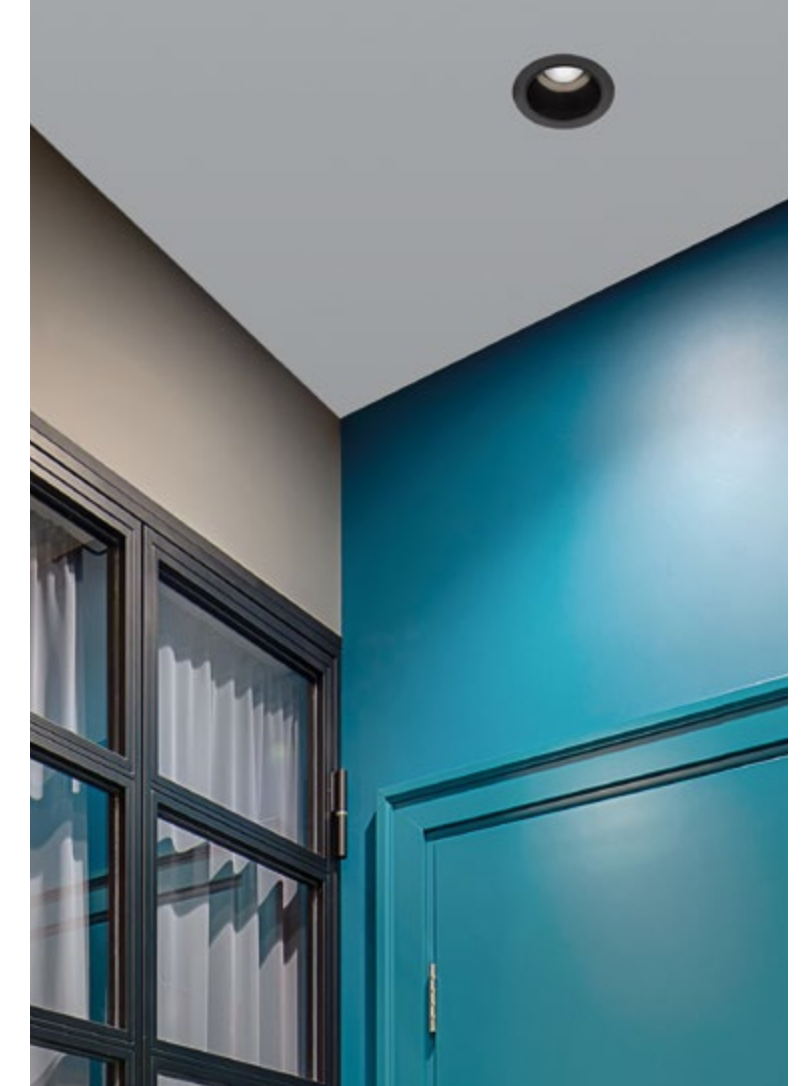

DON'T FORGET TO CONNECT THEM WITH DRIVER | code: 9020171

DRIVER INCLUDED

SELENE | 9071021

SELENE | 9071022

Photo	Code	Material	Watt	Volt	Ma	Lumen	Recessed	CRI	UGR	LED Chip	Dimension (cm)	Cut Out (cm)	Beam Angle	Kelvin	Protection	Adjust.	Driver Included	Class
	9071021	White Aluminium	10W	220-240V	500	600Lm	✓	>90	<22	Citizen	D:8.2 H:7.9	7.6	36°	3000K	IP54	X	✓	III
	9071022	Black Aluminium	10W	220-240V	500	600Lm	✓	>90	<22	Citizen	D:8.2 H:7.9	7.6	36°	3000K	IP54	X	✓	III