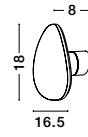

CRONUS | 9084071

White Gypsum & Aluminium
LED 10 Watt 220-240 Volt
927Lm 3000K IP20
D: 16 W: 8 H: 18 cm