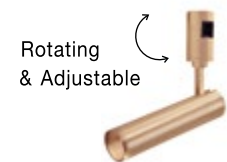

Photo	Code	Material	Watt	Volt	LED Chip	Dimension (cm)	Lumen	CRI	UGR	Beam Angle	Kelvin	Protection	Adj.	Driver Included	Dim.	Class
	9090293	Sandy Black Aluminium	10W	DC24V	Osram	L:25 W:2.6 H:4.4	430Lm	>90	<18	120°	3000K	IP20	X	X	X	III
	9090292	Satin Gold Aluminium	10W	DC24V	Osram	L:25 W:2.6 H:4.4	430Lm	>90	<18	120°	3000K	IP20	X	X	X	III
	9090285	Sandy Black Aluminium	5W	DC24V	Osram	D:6 H:10.6	300Lm	>90	<18	120°	3000K	IP20	X	X	X	III
	9090286	Satin Gold Aluminium	5W	DC24V	Osram	D:6 H:10.6	300Lm	>90	<18	120°	3000K	IP20	X	X	X	III
	9180561	Sandy Black Aluminium	5W	DC24V	Philips	D:3 H:14.9	300Lm	>90	<18	120°	3000K	IP20	X	X	X	III
	9090281	Satin Gold Aluminium	5W	DC24V	Philips	D:3 H:14.9	300Lm	>90	<18	120°	3000K	IP20	X	X	X	III
	9180562	Sandy Black Aluminium	5W	DC24V	Cree	D:3.2 H:13.5	330Lm	>90	<14	35°	3000K	IP20	✓	X	X	III
	9090282	Satin Gold Aluminium	5W	DC24V	Cree	D:3.2 H:13.5	330Lm	>90	<14	35°	3000K	IP20	✓	X	X	III