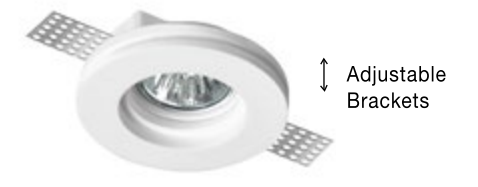

COSIMO | 41844402

White Gypsum
LED GU10 1x10 Watt IP20
220-240 Volt Bulb Excluded
D: 10 H: 3 cm
Cut Out: 10.5 cm