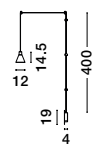

MARCE | 9028811

Gold Aluminium
Clear Glass
LED 5 Watt 230 Volt
250Lm 3000K IP20
D: 12 W: 14.5 H: 400 cm