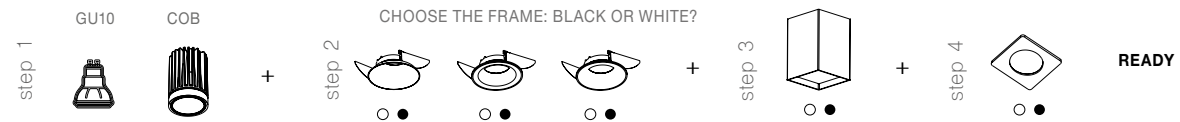

LAMP OR COB?