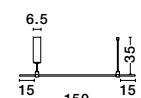

GRAMMI 03 | 9028348