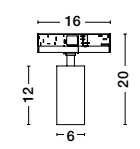

Photo	Code	Material	Watt	Volt	Ma	Driver	LED Chip	Dimension (cm)	Lumen	CRI	UGR	Beam Angle	Kelvin	Protection	Adaptor	Adj.	Dim.	Driver Included	Class
	9123141	Sandy Black Aluminium	24W	220-240V	600	Global	Citizen	D:6 H:20	2295Lm	>98	<15	24°	3000K	IP20	4 Wires	✓	X	✓	I
	9123142	Sandy White Aluminium	24W	220-240V	600	Global	Citizen	D:6 H:20	2295Lm	>98	<15	24°	3000K	IP20	4 Wires	✓	X	✓	I

COMPATIBLE WITH TRACK RAIL | 9193431 (BLACK) OR 9193421 (WHITE) - 7770630 (WHITE)