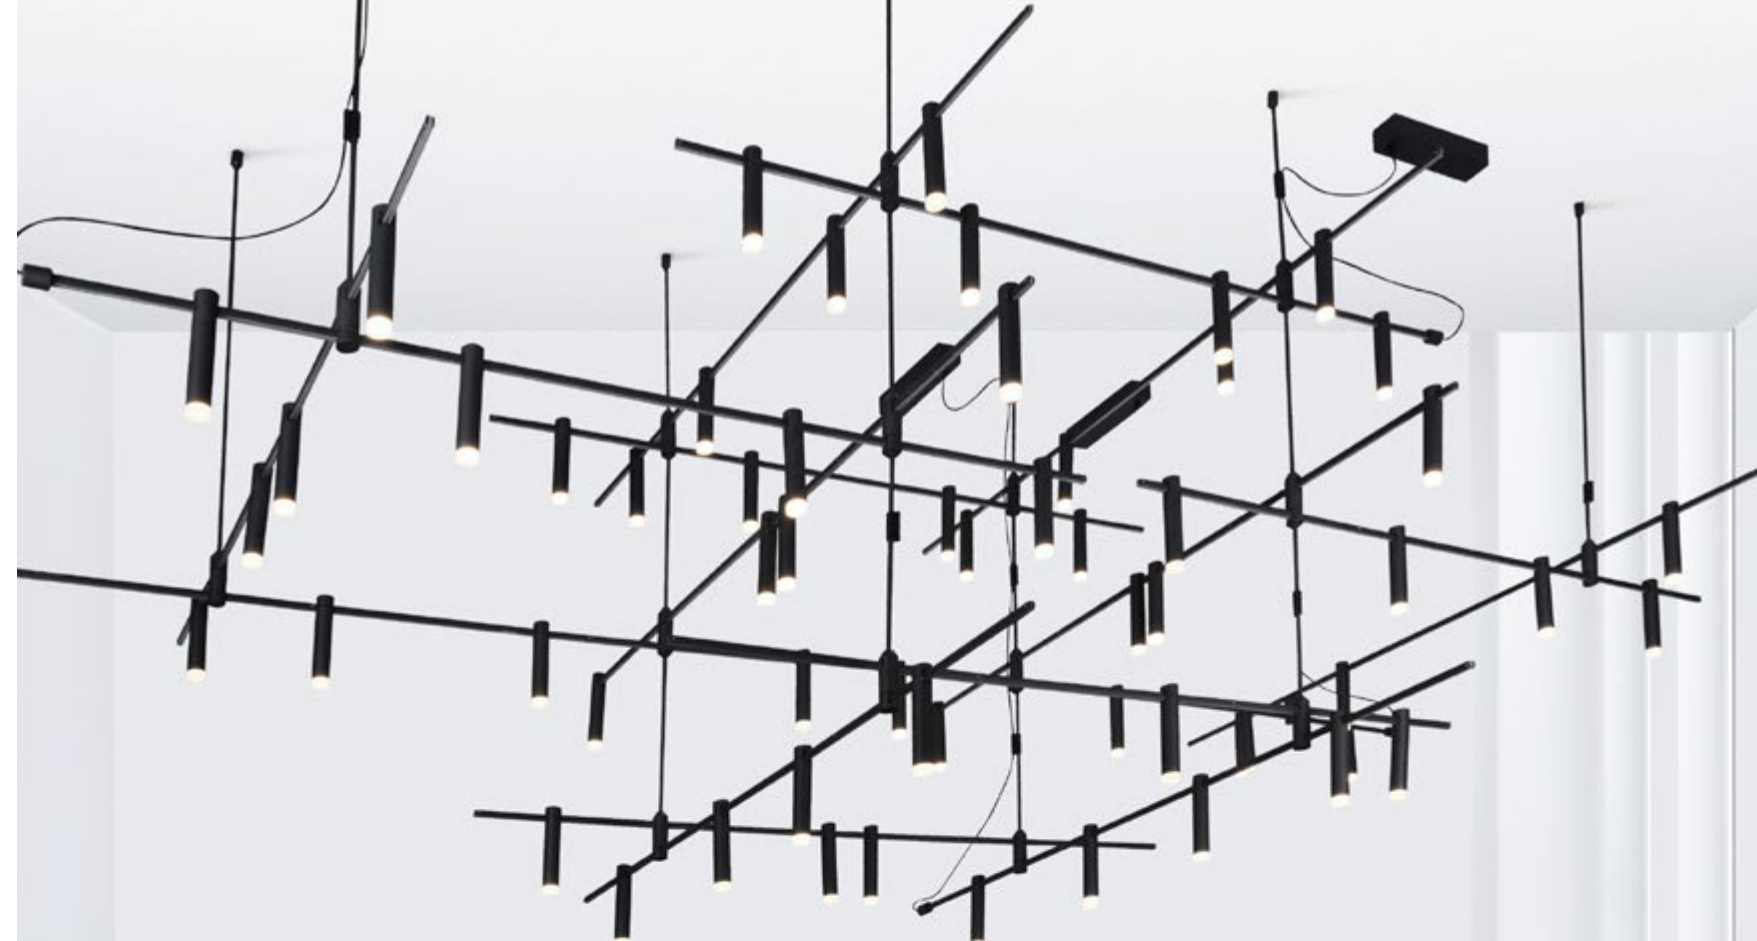

HOW IT WORKS

step 1

CHOOSE YOUR MAGNETIC ACCESSORIES

step 2

IF YOU WANT TO COMBINE MORE THAN ONE 'PUZZLES' USE 'PLUS 9180569'

step 3

TO ADJUST THE HEIGHT CHOOSE 'ZED' 9180567 OR 9180568 OR 9980570