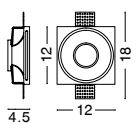

TOBIA | 9879104

White Gypsum
Adjustable Brackets
LED GU10 1x10 Watt IP20
220-240 Volt Bulb Excluded
L: 12 W: 12 H: 4.5 cm
Cut Out: 12.5 x 12.5 cm