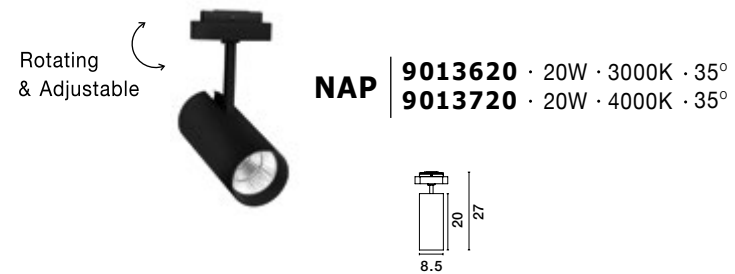

Photo	Code	Material	Watt	Volt	LED Chip	Dimension(cm)	Lumen	CRI	UGR	Beam Angle	Kelvin	Protection	Adj.	Driver Included	Dim.	Class
	9012675	Satin Gold Aluminium & Glass	5W	DC24V	Philips	D:12 H:80	220Lm	>90	<18	120°	3000K	IP20	X	X	X	III
	9012672	Sandy Black Aluminium & Glass	5W	DC24V	Philips	D:10 H:80	380Lm	>90	<18	120°	3000K	IP20	X	X	X	III
	9012671	Sandy Black Aluminium & Glass	5W	DC24V	Philips	D:10 H:15	380Lm	>90	<18	120°	3000K	IP20	X	X	X	III
	9012674	Sandy Black Aluminium & Glass	5W	DC24V	Philips	D:12 H:16.5	220Lm	>90	<18	120°	3000K	IP20	X	X	X	III