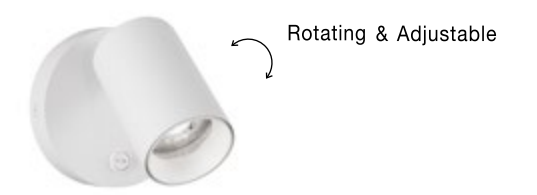

NET | 9011921

Sandy White Aluminium
Switch On/Off
LED GU10 1x10 Watt IP20
220-240 Volt Bulb Excluded
D: 5.7 H: 9 Hz: 10.5 cm