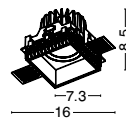

BELLUNO | 8014910