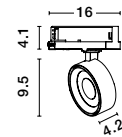

ROLER | 9011862 · 20W · 3000K