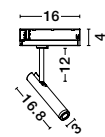

WANG | 9123132 · 12W · 3000K