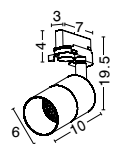

Compatible with 9193444 or 9052016 rail