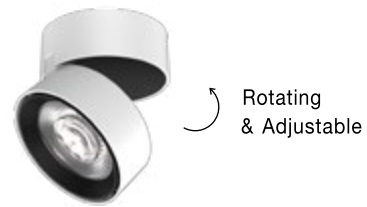

DRIVER INCLUDED

Photo	Code	Material	Watt	Volt	Ma	Driver	LED Chip	Dimension^(cm)	Lumen	CRI	UGR	Cut Out^(cm)	Beam Angle	Kelvin	Protection	Adj.	Driver Included	Class
	92003	Sandy Gold & Black Aluminium	20W	230V	300	Hep	Cree	D:9.5 H:7	1450Lm	>90	<13	X	36°	3000K	IP20	✓	✓	I
	92002	Sandy Black Aluminium	20W	230V	300	Hep	Cree	D:9.5 H:7	1450Lm	>90	<13	X	36°	3000K	IP20	✓	✓	I
	92001	Sandy White & Black Aluminium	20W	230V	300	Hep	Cree	D:9.5 H:7	1450Lm	>90	<13	X	36°	3000K	IP20	✓	✓	I