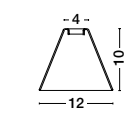

FLER | 9028805