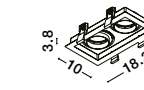

Rotating

CEDI | 9430124

Sandy Black & White Aluminium
LED GU10 1x10 Watt IP20
220-240 Volt Bulb Excluded
D: 10 H: 3.8 cm
Cut Out: 9.5 cm

Rotating

CEDI | 9430125

Sandy Black Aluminium
LED GU10 1x10 Watt IP20
220-240 Volt Bulb Excluded
D: 10 H: 3.8 cm
Cut Out: 9.5 cm

Rotating

CEDI | 9430241

Sandy Black & White Aluminium
LED GU10 1x10 Watt IP20
220-240 Volt Bulb Excluded
L: 10 W: 10 H: 3.8 cm
Cut Out: 9.5 x 9.5 cm

Rotating

CEDI | 9430242

Sandy Black Aluminium
LED GU10 1x10 Watt IP20
220-240 Volt Bulb Excluded
L: 10 W: 10 H: 3.8 cm
Cut Out: 9.5 x 9.5 cm

Rotating

CEDI | 9430551

Sandy Black & White Aluminium
LED GU10 2x10 Watt IP20
220-240 Volt Bulb Excluded
L: 18.3 W: 10 H: 3.8 cm
Cut Out: 9.5 x 18 cm

Rotating

CEDI | 9430552

Sandy Black Aluminium
LED GU10 2x10 Watt IP20
220-240 Volt Bulb Excluded
L: 18.3 W: 10 H: 3.8 cm
Cut Out: 9.5 x 18 cm