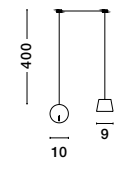

AMADEO | 9118106

Sandy Black Aluminium & Acrylic
Adjustable Switch On/Off
LED 6 Watt 230 Volt
528Lm 3000K IP20
D: 10 D₂: 9 H: 400 cm