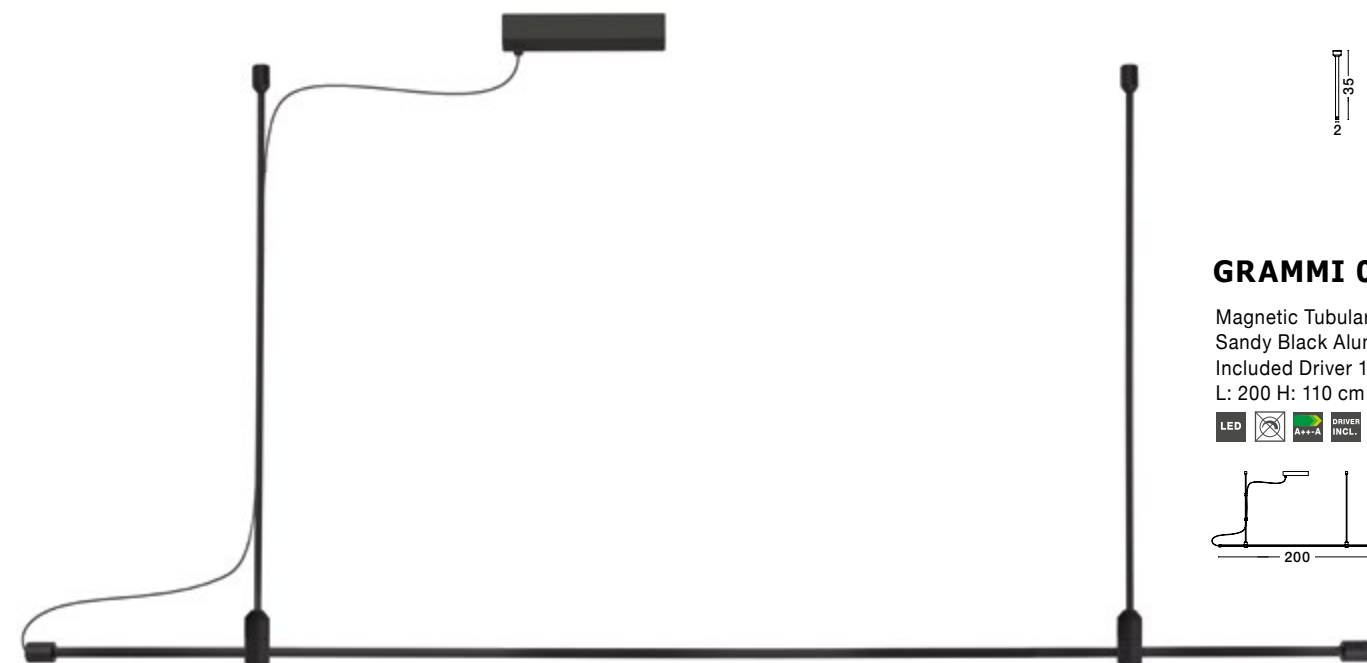

ZED | 9980752

Sandy Black Aluminium
Tube
D: 2 H: 35 cm

GRAMMI 02 | 9180564

Magnetic Tubular Structure
Sandy Black Aluminium IP20
Included Driver 100 Watt AC85-265V
L: 200 H: 110 cm