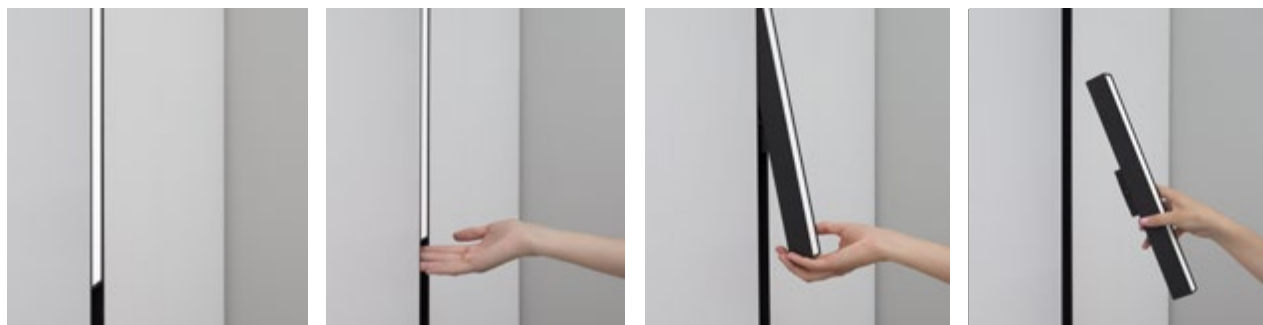

INSTALLATION & REMOVAL OF PRODUCTS

All Fittings Can Be Magnetically Installed Ensuring Tool-Free Mounting And Repositioning