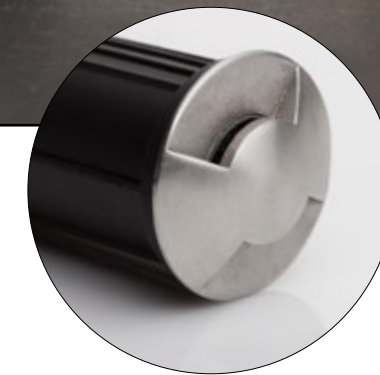

DON'T FORGET TO CONNECT THEM WITH DRIVER | code: 9020170
4 Watt

STEP LIGHTS

IP67

ONE SIDE LIGHT

TWO SIDE LIGHTS

ONE SIDE LIGHT

IP54

PASSAGGIO | 8090801