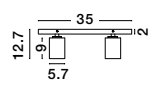

Rotating & Adjustable

TOD | 9012282

Sandy Black Aluminium
LED GU10 3x10 Watt IP20
220-240 Volt Bulb Excluded
D: 22 H1: 9 H2: 12.7 cm

Rotating & Adjustable

TOD | 9012291

Sandy White Aluminium
LED GU10 2x10 Watt IP20
220-240 Volt Bulb Excluded
L: 35 W: 6 H: 12.7 cm