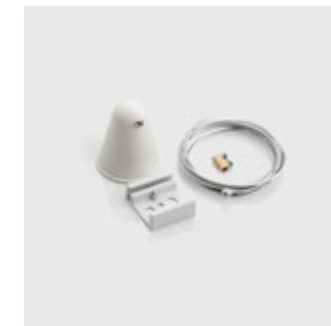

9193423

White Aluminium
End Plug 4 wires

9193433

Black Aluminium
End Plug 4 wires

9193447

White Aluminium
Suspension Clamp (18cm)
4 wires

9193457

Black Aluminium
Suspension Clamp (18cm)
4 wires