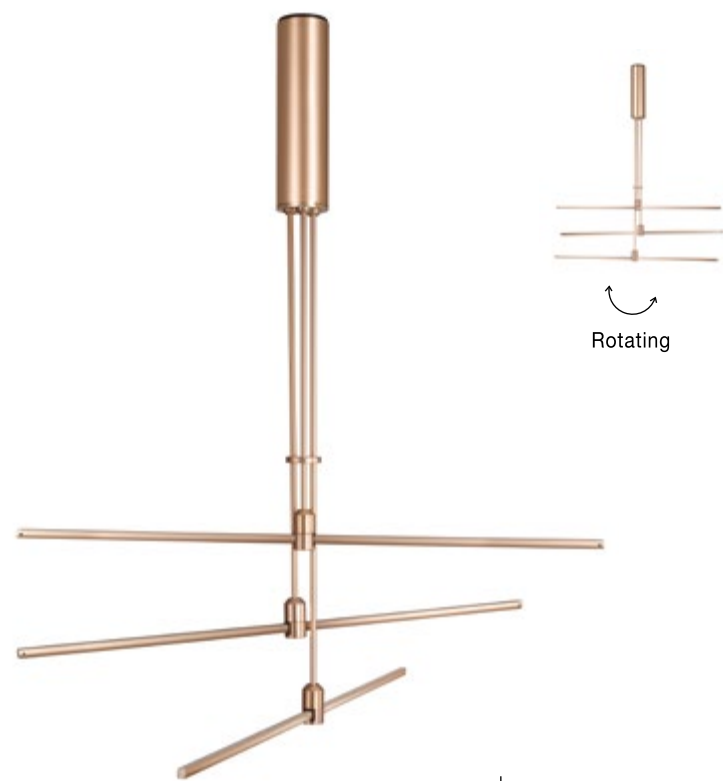

**EASY
INSTALLATION
UP
DOWN**

DION | 9028600

Magnetic Circular Structure
Satin Gold Aluminium IP20
Included Driver 60 Watt
AC220-240V Output 24V DC
D: 60 H: 120 cm

DION | 9028923

Magnetic Circular Structure
Sandy Black Aluminium IP20
Included Driver 350 Watt
AC220-240V Output 24V DC
D1: 100 D2: 80 D3: 60 H: 200 cm

DION | 9028922

Magnetic Circular Structure
Sandy Black Aluminium IP20
Included Driver 200 Watt
AC220-240V Output 24V DC
D1: 80 D2: 60 H: 150 cm

DION | 9028921

Magnetic Circular Structure
Sandy Black Aluminium IP20
Included Driver 60 Watt
AC220-240V Output 24V DC
D: 60 H: 120 cm