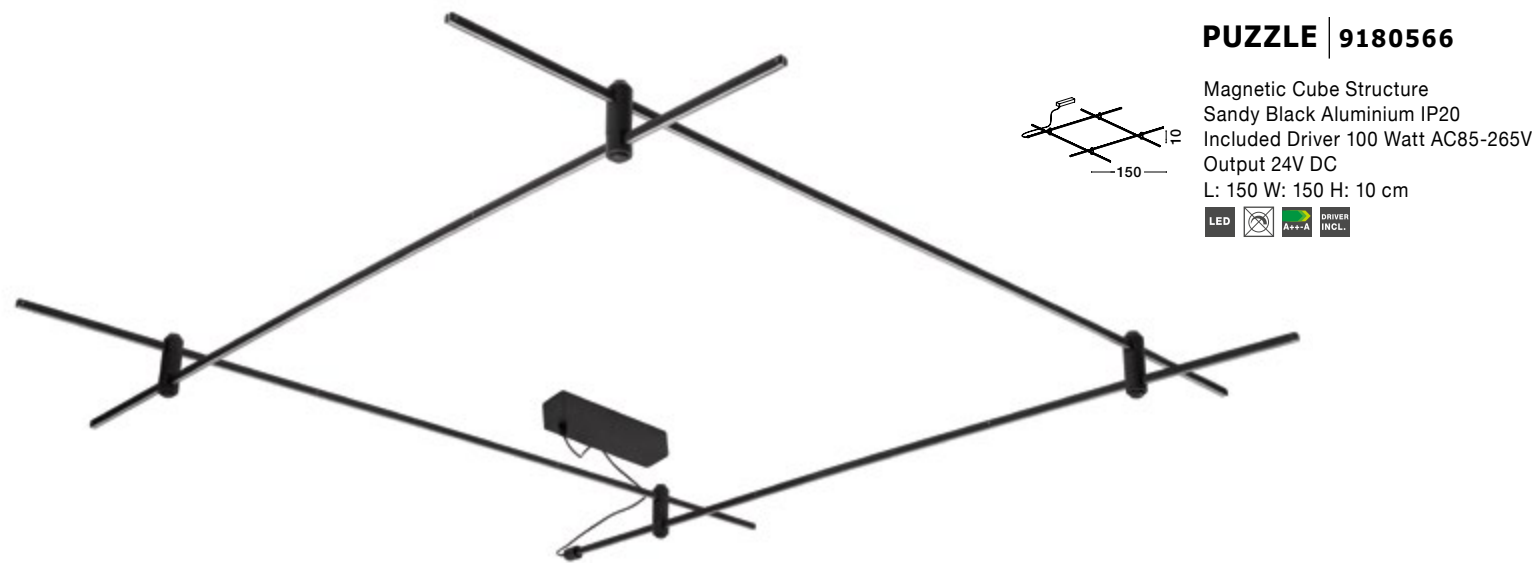

PUZZLE | 9180566

Magnetic Cube Structure
Sandy Black Aluminium IP20
Included Driver 100 Watt AC85-265V
Output 24V DC
L: 150 W: 150 H: 10 cm