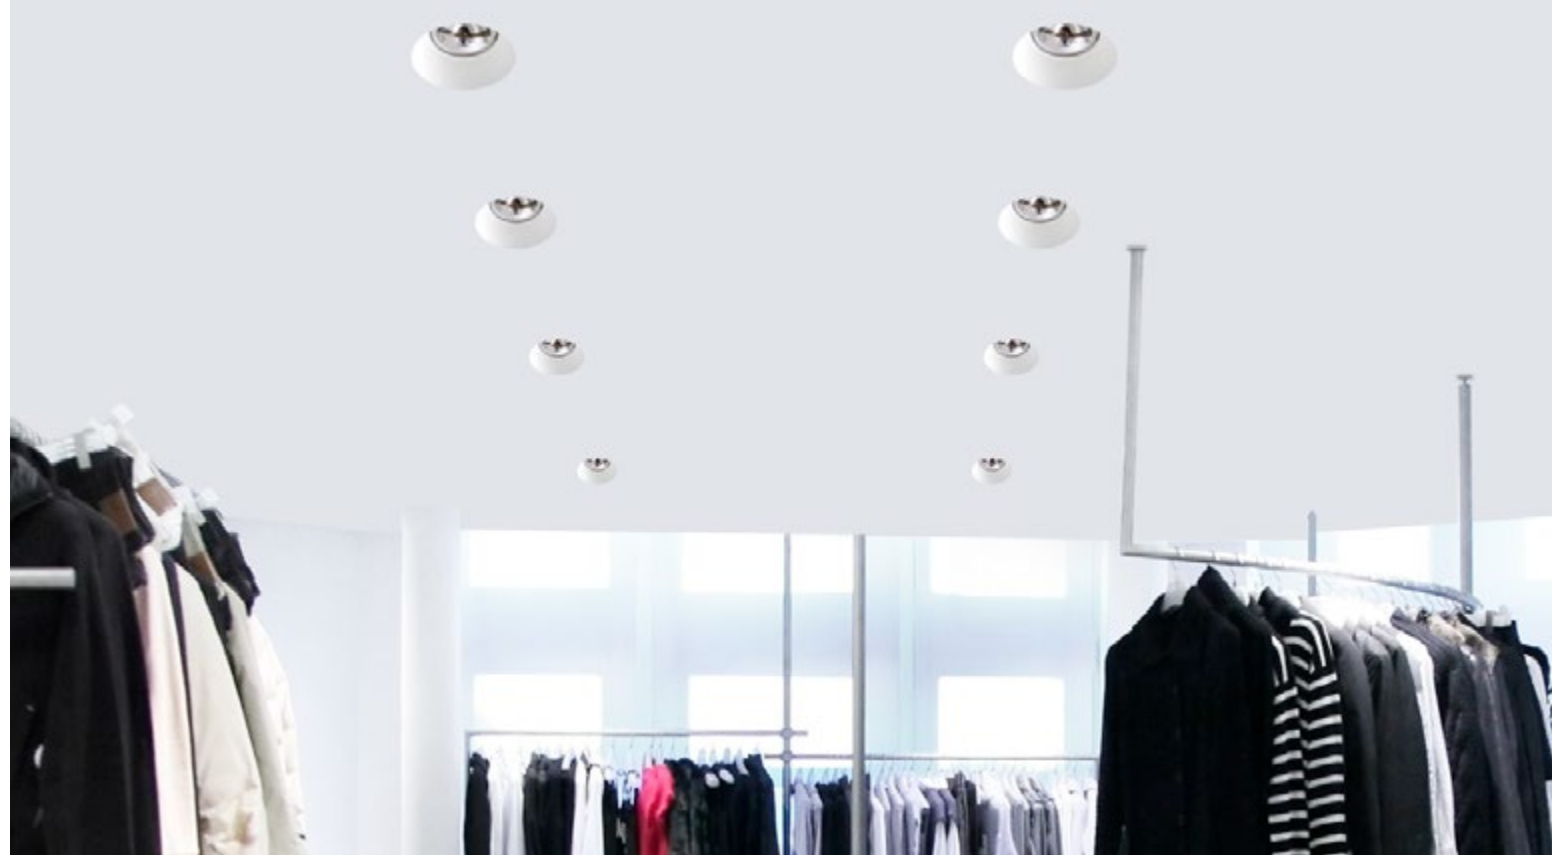

Adjustable Brackets

Rotating

VITALE | 51850801

White Gypsum
Adjustable Brackets
AR111 1x100 Watt IP20
220-240 Volt Bulb Excluded
L: 21 W: 21 D: 6.7 cm
Cut Out: 21.5 x 21.5 cm

Adjustable Brackets

Rotating

VITALE | 51851001

White Gypsum
Adjustable Brackets
AR111 1x100 Watt IP20
220-240 Volt Bulb Excluded
D: 21 W: 21 H: 6.7 cm
Cut Out: 21.5 x 21.5 cm

Adjustable Brackets

VITALE | 41849601

White Gypsum
Adjustable Brackets
AR111 1x50 Watt IP20
220-240 Volt Bulb Excluded
L: 20 W: 20 H: 8.5 cm
Cut Out: 20.5 x 20.5 cm

Adjustable Brackets

VITALE | 41849401

White Gypsum
Adjustable Brackets
AR111 1x50 Watt IP20
220-240 Volt Bulb Excluded
L: 20 W: 20 H: 8.5 cm
Cut Out: 20.5 cm