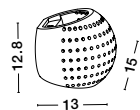

SANDRO | 9168303

White Gypsum
LED G9 1x5 Watt IP20
220-240 Volt Bulb Excluded
D: 15 W: 13 H: 12.8 cm