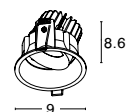

LAZIO | 8044909 · IP54

LAZIO | 8044809 · IP54

LAZIO | 8000502 · IP54

LAZIO | 8000503 · IP54

Photo	Code	Material	Recessed	CRI	UGR	LED Chip	Dimension (cm)	Cut Out (cm)	Beam Angle	Kelvin	Protection	Adjustable	Driver Included
	8018509	White & Black Alum.	✓	>90	<8	X	D:9 H:7.3	7.8	36°	X	IP44	✓	X
	8044909	White Aluminium	✓	>90	<14	X	D:9 H:8.6	8.2	36°	X	IP54	✓	X
	8044809	White Aluminium	✓	>90	<16	X	L:16.8 W:9 H:8.9	16 x 8.2	36°	X	IP54	✓	X
	8000502	White Aluminium	✓	>90	<27	X	D:9.2 H:5.4	8.2	36°	X	IP54	✓	X
	8000503	Black Aluminium	✓	>90	<27	X	D:9.2 H:5.4	8.2	36°	X	IP54	✓	X