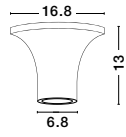

NEVIO | 4192401

White Gypsum
LED GU10 1x10 Watt IP20
220-240 Volt Bulb Excluded
L: 7 W: 7 H: 11 cm

NEVIO | 51852801

White Gypsum
LED GU10 1x10 Watt IP20
220-240 Volt Bulb Excluded
L: 7 W: 7 H: 17 cm

ORAZIO | 51854001

White Gypsum
LED GU10 1x10 Watt IP20
220-240 Volt Bulb Excluded
D: 7 H: 17 cm

ORAZIO | 61853202

White Gypsum
LED GU10 1x10 Watt IP20
220-240 Volt Bulb Excluded
D1: 16.8 D2: 6.8 H: 13 cm

ORAZIO | 61853601

White Gypsum
LED GU10 1x10 Watt IP20
220-240 Volt Bulb Excluded
D: 7 H: 11 cm

BONA | 41880201

White Gypsum & Glass
LED E27 2x12 Watt IP20
220-240 Volt Bulb Excluded
D: 30 H: 6 cm

BELINA | 41860201

White Gypsum & Glass
LED E27 2x12 Watt IP20
220-240 Volt Bulb Excluded
L: 25 W: 25 H: 8.5 cm

BONA | 41880401

White Gypsum & Glass
E27 3x12 Watt IP20
220-240 Volt Bulb Excluded
D: 51 H: 7 cm

BELINA | 41860401

White Gypsum & Glass
E27 3x12 Watt IP20
220-240 Volt Bulb Excluded
L: 45 W: 45 H: 8 cm