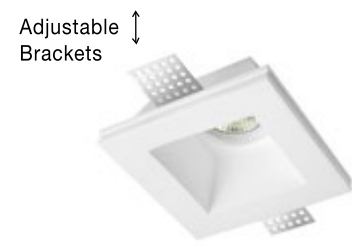

TOBIA | 9879101

White Gypsum
Adjustable Brackets
LED GU10 1x10 Watt IP20
220-240 Volt Bulb Excluded
L: 12 W: 12 H: 5.5 cm
Cut Out: 12.5 x 12.5 cm