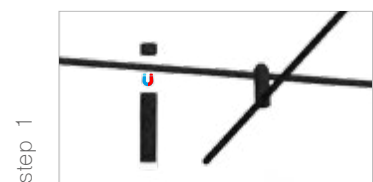

Sandy Black Aluminium Tube
D: 2 H: 30 cm

ZED | 9980570

Sandy Black Aluminium Tube
D: 2 H: 10 cm

PLUS | 9180569

Connector Tube
Sandy Black Aluminium
D: 2 H: 30 cm

HOW IT WORKS

step 1

CHOOSE YOUR MAGNETIC ACCESSORIES