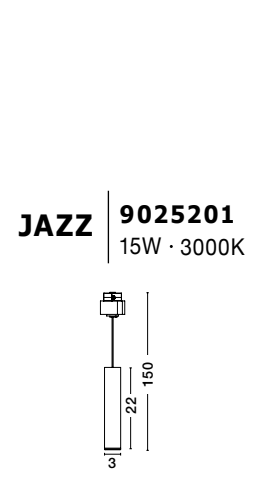

Photo	Code	Material	Watt	Volt	LED Chip	Dimension(cm)	Lumen	CRI	UGR	Beam Angle	Kelvin	Protection	Adj.	Driver Included	Dim.	Class
	8252010	Sandy Black Aluminium	10W	DC24V	Cree	D:3 H1:20 H2:150	800Lm	>90	<14	45°	4000K	IP20	X	X	X	III
	8252030	Sandy Black Aluminium	10W	DC24V	Cree	D:3 H1:20 H2:150	720Lm	>90	<14	45°	3000K	IP20	X	X	X	III
	9025201	Sandy Black Aluminium	15W	DC24V	Cree	D:3 H1:22 H2:150	730Lm	>90	<18	120°	3000K	IP20	X	X	X	III
	9012676	Satin Gold Aluminium	10W	DC24V	Cree	D:3 H1:20 H2:150	720Lm	>90	<14	45°	3000K	IP20	X	X	X	III
	9012662	Satin Gold Aluminium	15W	DC24V	Cree	D:3 H1:22 H2:150	730Lm	>90	<18	120°	3000K	IP20	X	X	X	III
	8252031	Sandy Black Aluminium	10W	DC24V	Cree	D:3 H1:11 H2:42	720Lm	>90	<14	30°	3000K	IP20	✓	X	X	III
	8252032	Sandy Black Aluminium	10W	DC24V	Cree	D:3 H1:11 H2:62	720Lm	>90	<14	30°	3000K	IP20	✓	X	X	III

Photo	Code	Material	Watt	Volt	LED Chip	Dimension(cm)	Lumen	CRI	UGR	Beam Angle	Kelvin	Protection	Adj.	Driver Included	Dim.	Class
	9012675	Satin Gold Aluminium & Glass	5W	DC24V	Philips	D:12 H:80	220Lm	>90	<18	120°	3000K	IP20	X	X	X	III
	9012672	Sandy Black Aluminium & Glass	5W	DC24V	Philips	D:10 H:80	380Lm	>90	<18	120°	3000K	IP20	X	X	X	III
	9012671	Sandy Black Aluminium & Glass	5W	DC24V	Philips	D:10 H:15	380Lm	>90	<18	120°	3000K	IP20	X	X	X	III
	9012674	Sandy Black Aluminium & Glass	5W	DC24V	Philips	D:12 H:16.5	220Lm	>90	<18	120°	3000K	IP20	X	X	X	III