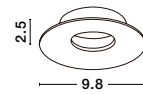

step 2

CHOOSE THE FRAME:
BLACK OR WHITE?

READY

**EASY
REPLACEMENT
OF LIGHT
SOURCE!**

detail of 9350443

detail of 9350444

REDO | 9418501

Sandy White Aluminium
LED GU10 1x10 Watt IP20
220-240 Volt Bulb Excluded
D: 9.8 H: 2.5 cm
Cut Out: 6.5 cm