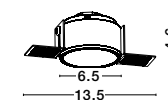

BRAD | 9017403

Sandy Black Aluminium Trimless
LED GU10 1x10 Watt
220-240 Volt
IP20 Bulb Excluded
D: 6.5 H: 4.6 cm
Cut Out: 7.2 cm