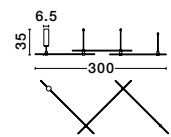

CRON | 9028311

Magnetic Tubular Structure
Sandy Black Aluminium IP20
Included Driver 100 Watt
AC220-240V Output 24V DC
L: 300 H: 35 cm