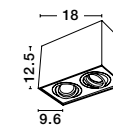

Rotating

RENE | 820603

Sandy Black Aluminium
LED GU10 2x10 Watt IP20
220-240 Volt Bulb Excluded
L: 18 W: 9.6 H: 12.5 cm