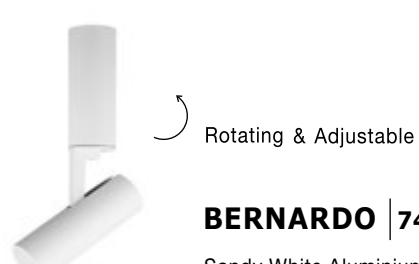

Adjustable

BERNARDO | 7409001

Sandy Black Aluminium
LED GU10 1x10 Watt IP20
220-240 Volt Bulb Excluded
D: 6 H: 11 H₂: 29 cm

Rotating & Adjustable

BERNARDO | 7404601

Sandy Black Aluminium
LED COB 13 Watt Cree
1140Lm 3000K IP20
CRI 90 Adjustable
Philips Driver
D: 5 H: 14 H₂: 28 cm