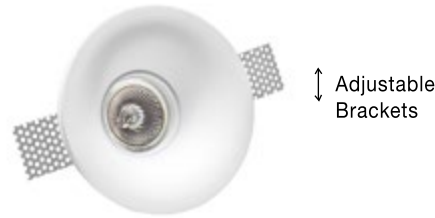

COSIMO | 51826202

White Gypsum
Adjustable Brackets
LED GU10 1x10 Watt IP20
220-240 Volt Bulb Excluded
D: 13 H: 4.5 cm
Cut Out: 13.5 cm