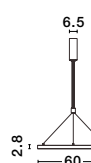

DION | 9028800

Magnetic Circular Structure
Satin Gold Aluminium IP20
Included Driver 200 Watt
AC220-240V Output 24V DC
D1: 80 D2: 60 H: 150 cm

**EASY
INSTALLATION
UP
DOWN**

DION | 9028600

Magnetic Circular Structure
Satin Gold Aluminium IP20
Included Driver 60 Watt
AC220-240V Output 24V DC
D: 60 H: 120 cm