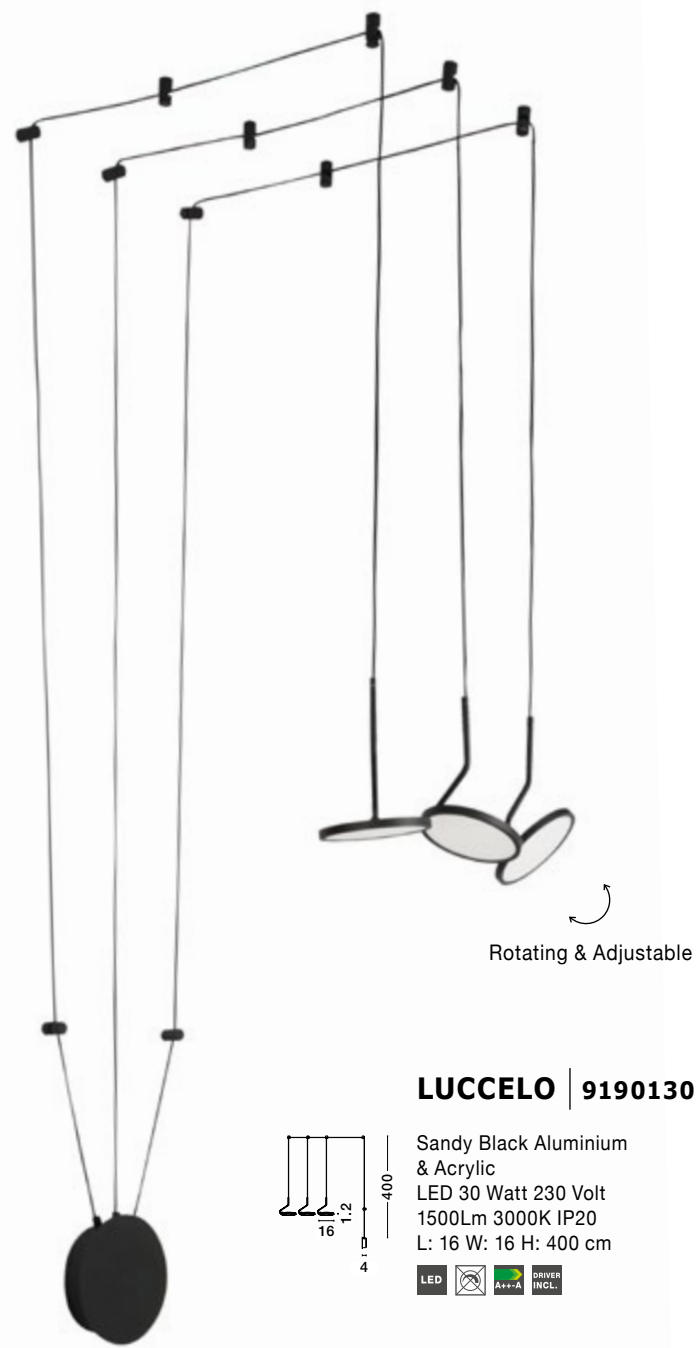

SWITCH ON/OFF

AMADEO | 8223602

Black Aluminium & Acrylic
Adjustable
Switch On/Off
LED Edison 6 Watt 230 Volt
528Lm 3000K IP20
D: 12 W: 12 H: 12 cm

AMADEO | 8223601

White Aluminium & Acrylic
Adjustable
Switch On/Off
LED Edison 6 Watt 230 Volt
528Lm 3000K IP20
D: 12 W: 12 H: 12 cm