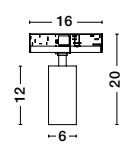

LAVISH | 9123142 · 24W · 3000K · CRI>98