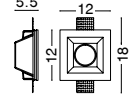

TOBIA | 9879101

White Gypsum
Adjustable Brackets
LED GU10 1x10 Watt IP20
220-240 Volt Bulb Excluded
L: 12 W: 12 H: 5.5 cm
Cut Out: 12.5 x 12.5 cm