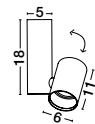

BERNARDO | 7409002

Sandy White Aluminium
LED GU10 1x10 Watt IP20
220-240 Volt Bulb Excluded
D: 6 H: 11 H₂: 29 cm