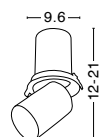

JUNO | 7770443 · 15W

Included Driver 15 Watt Philips
Input: 220-240V AC 50/60Hz
Output: 30-42 VDC
0.35A Not Dimmable