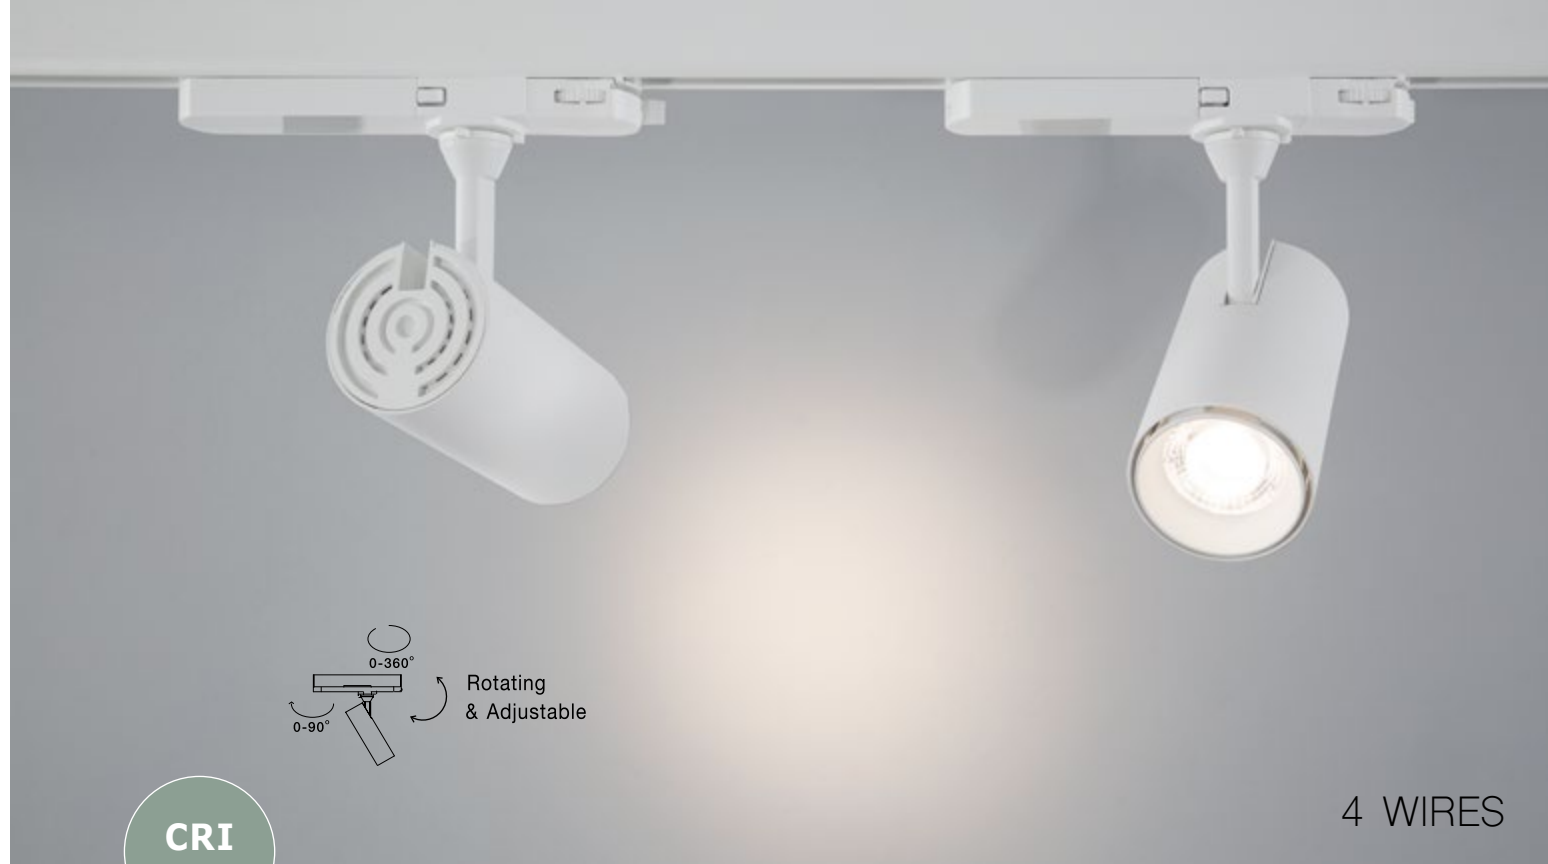

CRI 90

4 WIRES

Photo	Code	Material	Watt	Volt	Ma	Driver	LED Chip	Dimension (cm)	Lumen	CRI	UGR	Beam Angle	Kelvin	Protection	Adaptor	Adj.	Dim.	Driver Included	Class
	9011941	Sandy White Alum.	10W	220-240V	250	Philips	Cree	D:4 H:19	950Lm	>90	<13	36°	3000K	IP20	4 Wires	✓	X	✓	I
	9011942	Sandy Black Alum.	10W	220-240V	250	Philips	Cree	D:4 H:19	950Lm	>90	<13	36°	3000K	IP20	4 Wires	✓	X	✓	I
	9011951	Sandy White Alum.	20W	220-240V	500	Philips	Cree	D:6 H:18	2100Lm	>90	<10	36°	3000K	IP20	4 Wires	✓	X	✓	I
	9011952	Sandy Black Alum.	20W	220-240V	500	Philips	Cree	D:6 H:18	2100Lm	>90	<10	36°	3000K	IP20	4 Wires	✓	X	✓	I

COMPATIBLE WITH TRACK RAIL | 9193431 (BLACK) OR 9193421 (WHITE) - 7770630 (WHITE)