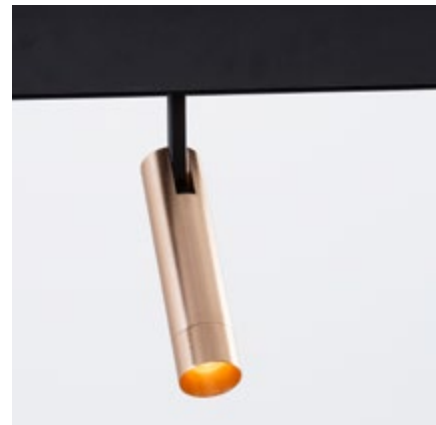

PROFILE
ACCESSORIES