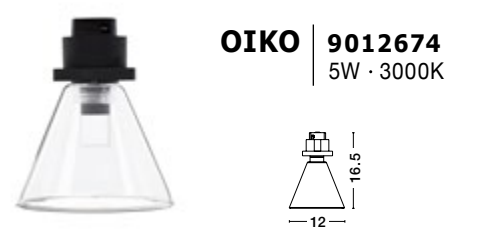

INSTALLATION & REMOVAL OF PRODUCTS

All Fittings Can Be Magnetically Installed Ensuring Tool-Free Mounting And Repositioning

Photo	Code	Material	Watt	Volt	LED Chip	Dimension(cm)	Lumen	CRI	UGR	Beam Angle	Kelvin	Protection	Adj.	Driver Included	Dim.	Class
	8252010	Sandy Black Aluminium	10W	DC24V	Cree	D:3 H1:20 H2:150	800Lm	>90	<14	45°	4000K	IP20	X	X	X	III
	8252030	Sandy Black Aluminium	10W	DC24V	Cree	D:3 H1:20 H2:150	720Lm	>90	<14	45°	3000K	IP20	X	X	X	III
	9025201	Sandy Black Aluminium	15W	DC24V	Cree	D:3 H1:22 H2:150	730Lm	>90	<18	120°	3000K	IP20	X	X	X	III
	9012676	Satin Gold Aluminium	10W	DC24V	Cree	D:3 H1:20 H2:150	720Lm	>90	<14	45°	3000K	IP20	X	X	X	III
	9012662	Satin Gold Aluminium	15W	DC24V	Cree	D:3 H1:22 H2:150	730Lm	>90	<18	120°	3000K	IP20	X	X	X	III
	8252031	Sandy Black Aluminium	10W	DC24V	Cree	D:3 H1:11 H2:42	720Lm	>90	<14	30°	3000K	IP20	✓	X	X	III
	8252032	Sandy Black Aluminium	10W	DC24V	Cree	D:3 H1:11 H2:62	720Lm	>90	<14	30°	3000K	IP20	✓	X	X	III