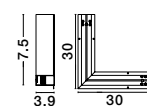

Q-CONNECTOR | 8252013

Corner Connector for
Recess Magnetic Profile
Sandy Black Aluminium
L: 30 W: 30 H: 7.5 cm
Cut Out: 4.4 cm