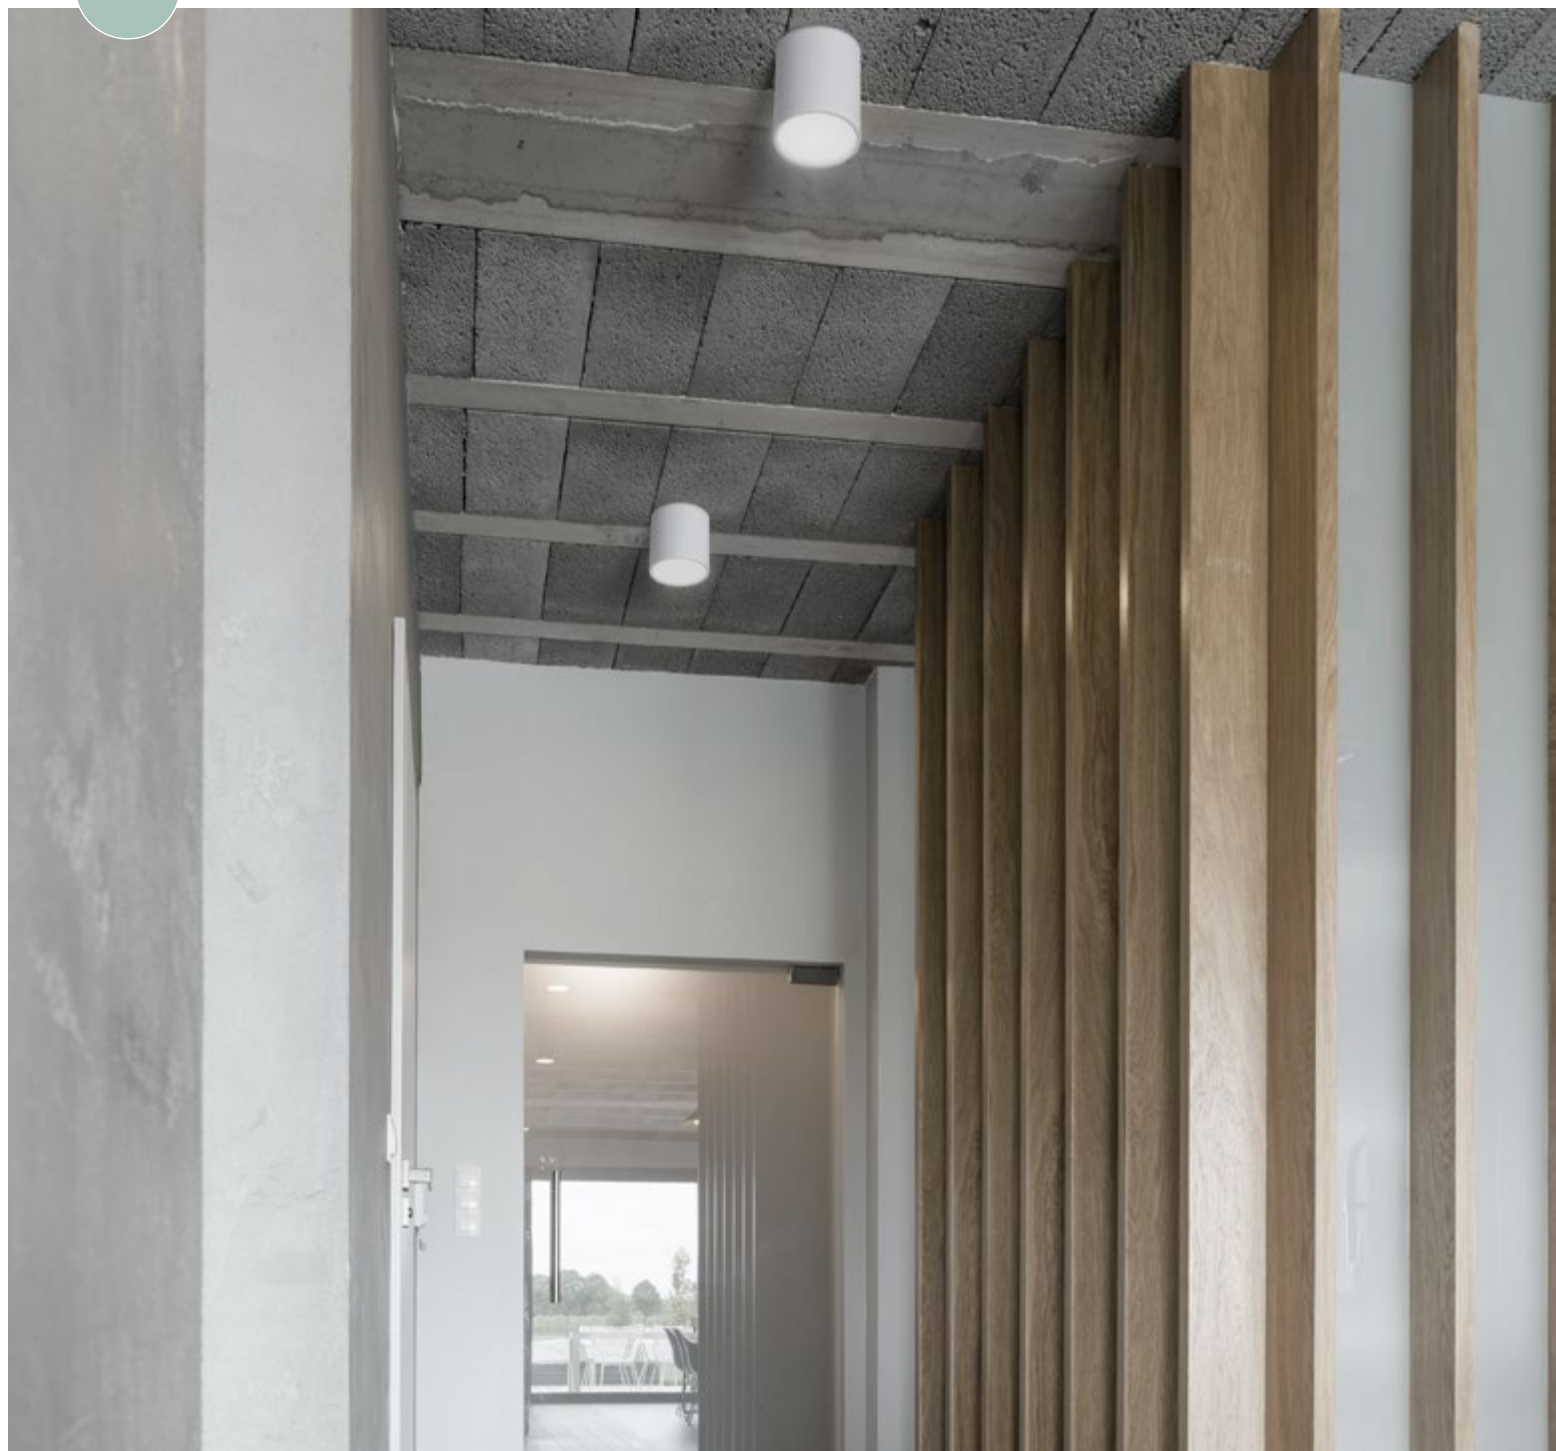

ESCA | 9387002

Sandy White Aluminium & Acrylic
LED GU10 1x10 Watt IP20
220-240 Volt Bulb Excluded
D: 6 H: 12.5 cm

ESCA | 9387001

Sandy Black Aluminium & Acrylic
LED GU10 1x10 Watt IP20
220-240 Volt Bulb Excluded
D: 6 H: 12.5 cm