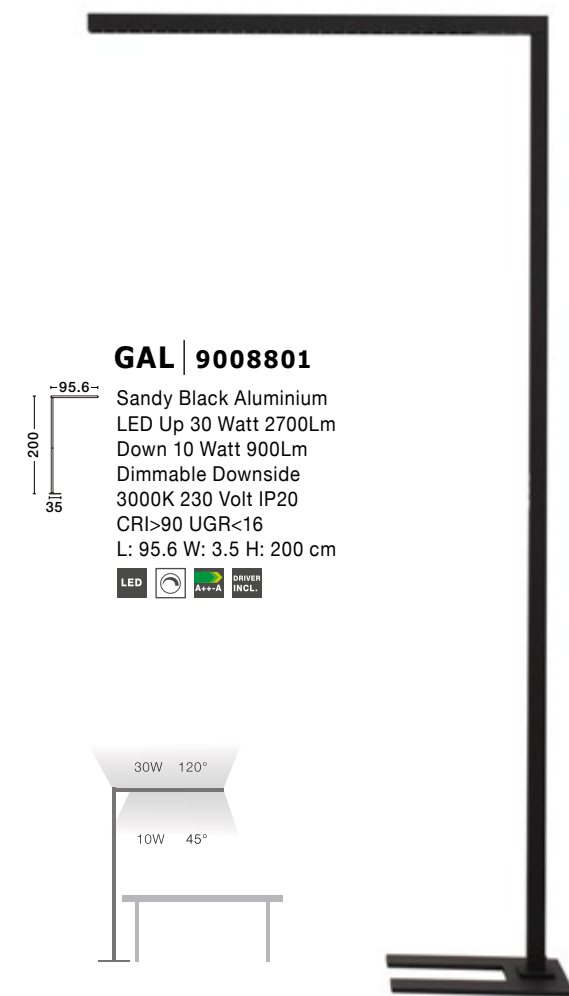

↑ UP

GAL | 9008801

Sandy Black Aluminium
LED Up 30 Watt 2700Lm
Down 10 Watt 900Lm
Dimmable Downside
3000K 230 Volt IP20
CRI>90 UGR<16
L: 95.6 W: 3.5 H: 200 cm

95.6
200
3.5