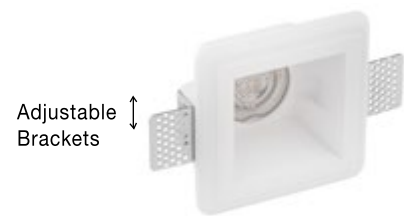

CRATE | 9090621

White Gypsum
LED GU10 1x10 Watt IP20
220-240 Volt Bulb Excluded
L: 12 W: 12 H: 6 cm
Cut Out: 12.3 cm

9161 9162 9163 9164

Black
Silver
Bronze
Gold