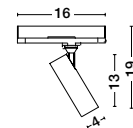

WEST | 9011942 · 10W · 3000K