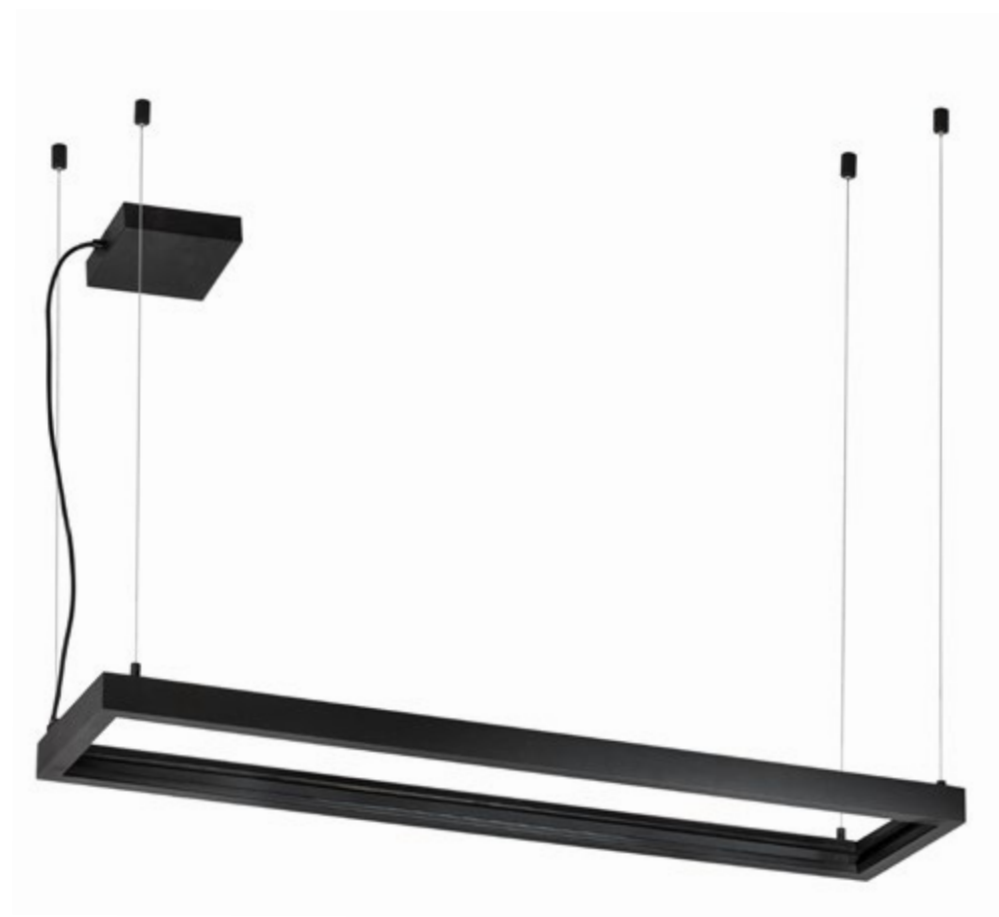

step 3

YOU ARE READY!

step 4

LOOP 01 | 8925201

Circular Magnetic Profile
Sandy Black Aluminium IP20
Driver 75 Watt AC 220-240 V
D: 90 H: 120 cm

LOOP 02 | 8925202

Circular Magnetic Profile
Sandy Black Aluminium IP20
Driver 120 Watt AC 220-240 V
D: 120 H: 120 cm