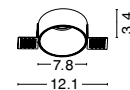

DON'T FORGET TO CONNECT THEM WITH DRIVER | code: 9020171

TRIMLESS
ADJUSTABLE

MAGGY | 9700302

White Aluminium Trimless
D: 7.8 H: 3.4 cm

MAGGY | 9700303

White Aluminium Trimless
L: 7.7 H: 3.4 cm

9700304
White Round Inner
Frame D: 7.7 cm