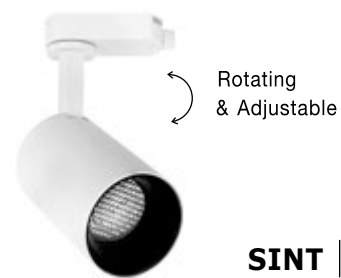

Rotating & Adjustable

SINT | 9712001

Sandy White Aluminium
Black Honeycomb
LED GU10 / MR16 1x10 Watt
Adaptor 2 wires 230 Volt
IP20 Bulb Excluded
D: 6 H: 13 cm

Compatible with 9193444 or 9052016 rail