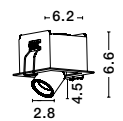

DESERT | 9072815