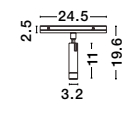

LOD | **9136136**
20W · 3000K