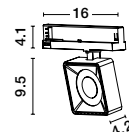

ROLER | 9011872 · 20W · 3000K

Photo	Code	Material	Watt	Volt	Ma	Driver	LED Chip	Dimension (cm)	Lumen	CRI	UGR	Beam Angle	Kelvin	Protection	Adaptor	Adj.	Dim.	Driver Included	Class
	9011861	Sandy White Alum.	20W	220-240V	500	Philips	Cree	D:9.5 H:15.5	1160Lm	>90	<13	36°	3000K	IP20	4 Wires	✓	X	✓	II
	9011862	Sandy Black Alum.	20W	220-240V	500	Philips	Cree	D:9.5 H:15.5	1160Lm	>90	<13	36°	3000K	IP20	4 Wires	✓	X	✓	II
	9011871	Sandy White Alum.	20W	220-240V	500	Philips	Cree	L:9.5 H:15.5	1160Lm	>90	<13	36°	3000K	IP20	4 Wires	✓	X	✓	II
	9011872	Sandy Black Alum.	20W	220-240V	500	Philips	Cree	L:9.5 H:15.5	1160Lm	>90	<13	36°	3000K	IP20	4 Wires	✓	X	✓	II

COMPATIBLE WITH TRACK RAIL | 9193431 (BLACK) OR 9193421 (WHITE) - 7770630 (WHITE)