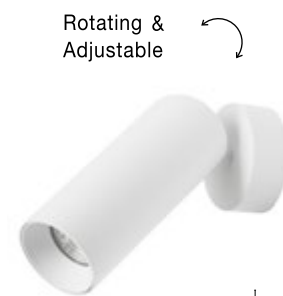

DEXTER | 821602

Sandy White Aluminium
LED GU10 1x10 Watt IP20
220-240 Volt Bulb Excluded
D: 6.2 H: 15 cm