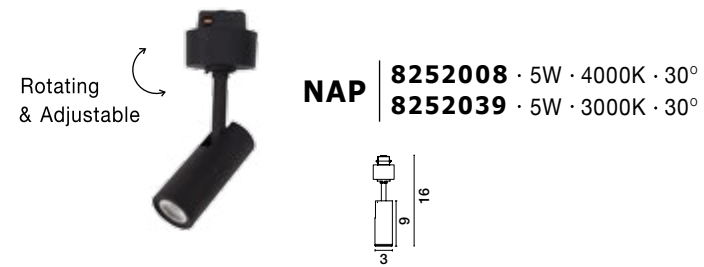

Photo	Code	Material	Watt	Volt	LED Chip	Dimension(cm)	Lumen	CRI	UGR	Beam Angle	Kelvin	Protection	Adj.	Driver Included	Dim.	Class
	9012675	Satin Gold Aluminium & Glass	5W	DC24V	Philips	D:12 H:80	220Lm	>90	<18	120°	3000K	IP20	X	X	X	III
	9012672	Sandy Black Aluminium & Glass	5W	DC24V	Philips	D:10 H:80	380Lm	>90	<18	120°	3000K	IP20	X	X	X	III
	9012671	Sandy Black Aluminium & Glass	5W	DC24V	Philips	D:10 H:15	380Lm	>90	<18	120°	3000K	IP20	X	X	X	III
	9012674	Sandy Black Aluminium & Glass	5W	DC24V	Philips	D:12 H:16.5	220Lm	>90	<18	120°	3000K	IP20	X	X	X	III