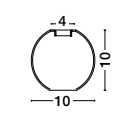

ALMON | 9028806