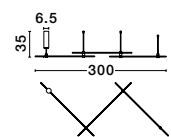

CRON | 9028310

Magnetic Tubular Structure
Satin Gold Aluminium IP20
Included Driver 100 Watt
AC220-240V Output 24V DC
L: 300 H: 35 cm