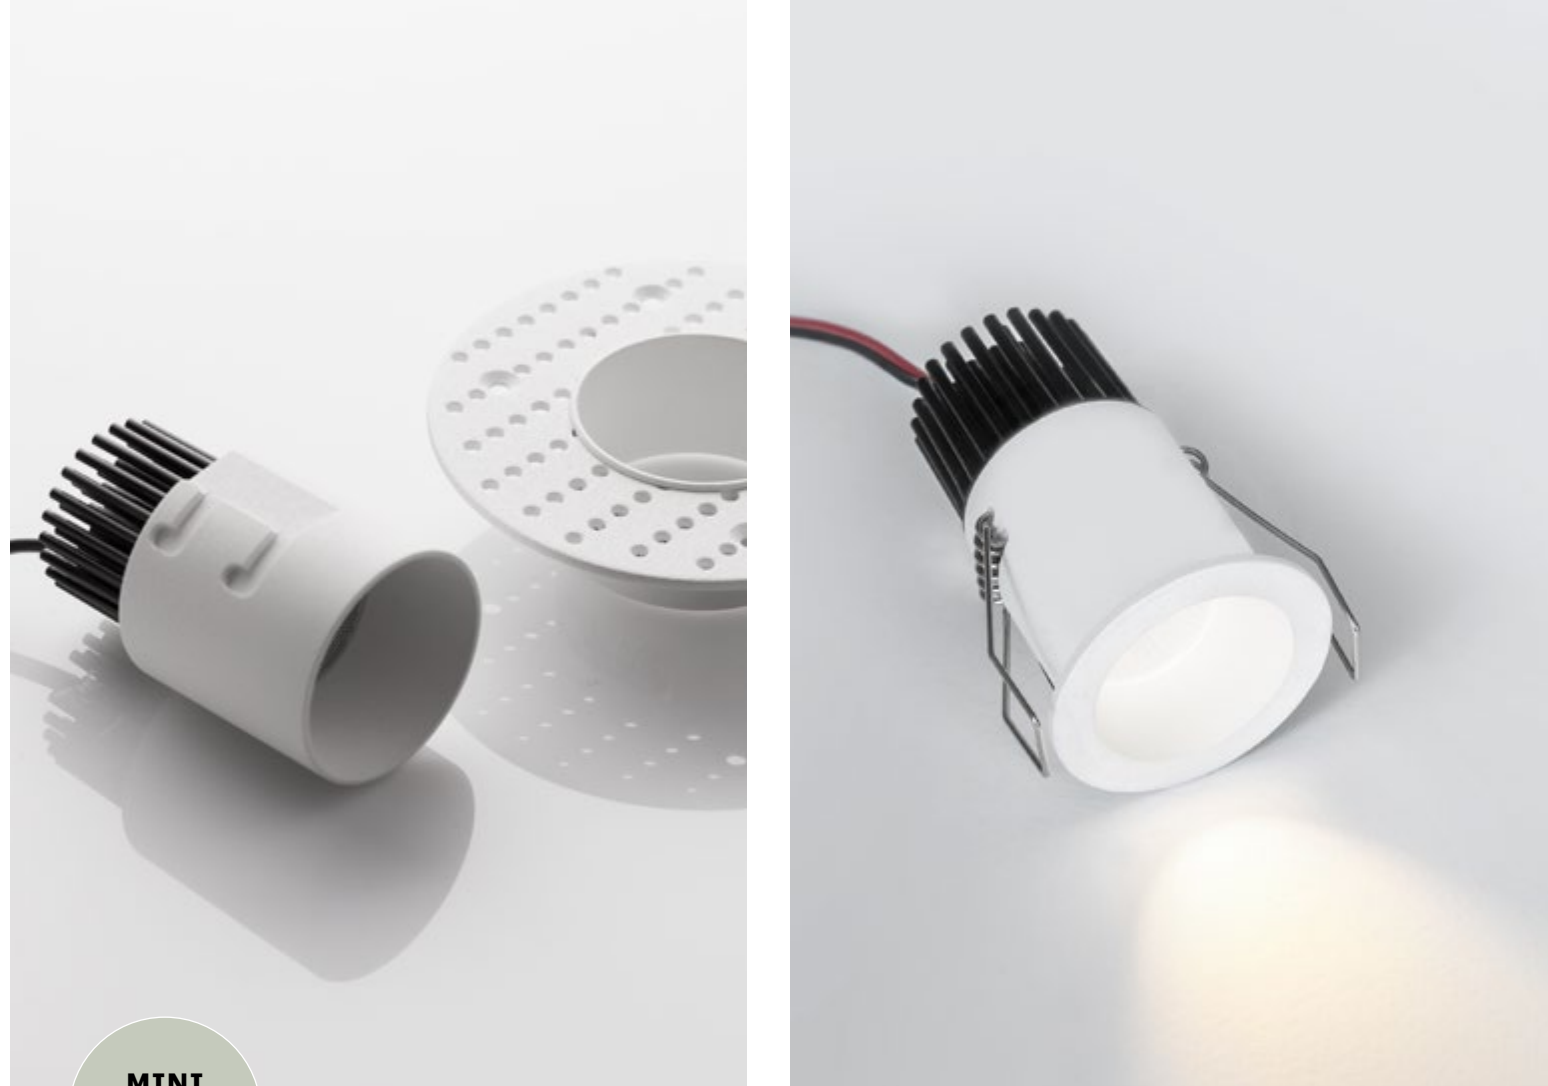

Beam
Angle
3°

DRIVER
INCLUDED

Adjustable

TIF | 9097022

Adjustable

TIF | 9097021

Photo	Code	Material	Watt	Volt	Ma	Driver	LED Chip	Dimension (cm)	Lumen	CRI	UGR	Cut Out (cm)	Beam Angle	Kelvin	Protection	Adj.	Driver Included	Class
	9097022	Sandy Black Aluminium	2W	220-240V	700	Eaglerise	Philips	D:6 H:4.8	148Lm	>90	<9	5.2	3°	3000K	IP20	✓	✓	III
	9097021	Sandy White Aluminium	2W	220-240V	700	Eaglerise	Philips	D:6 H:4.8	148Lm	>90	<9	5.2	3°	3000K	IP20	✓	✓	III