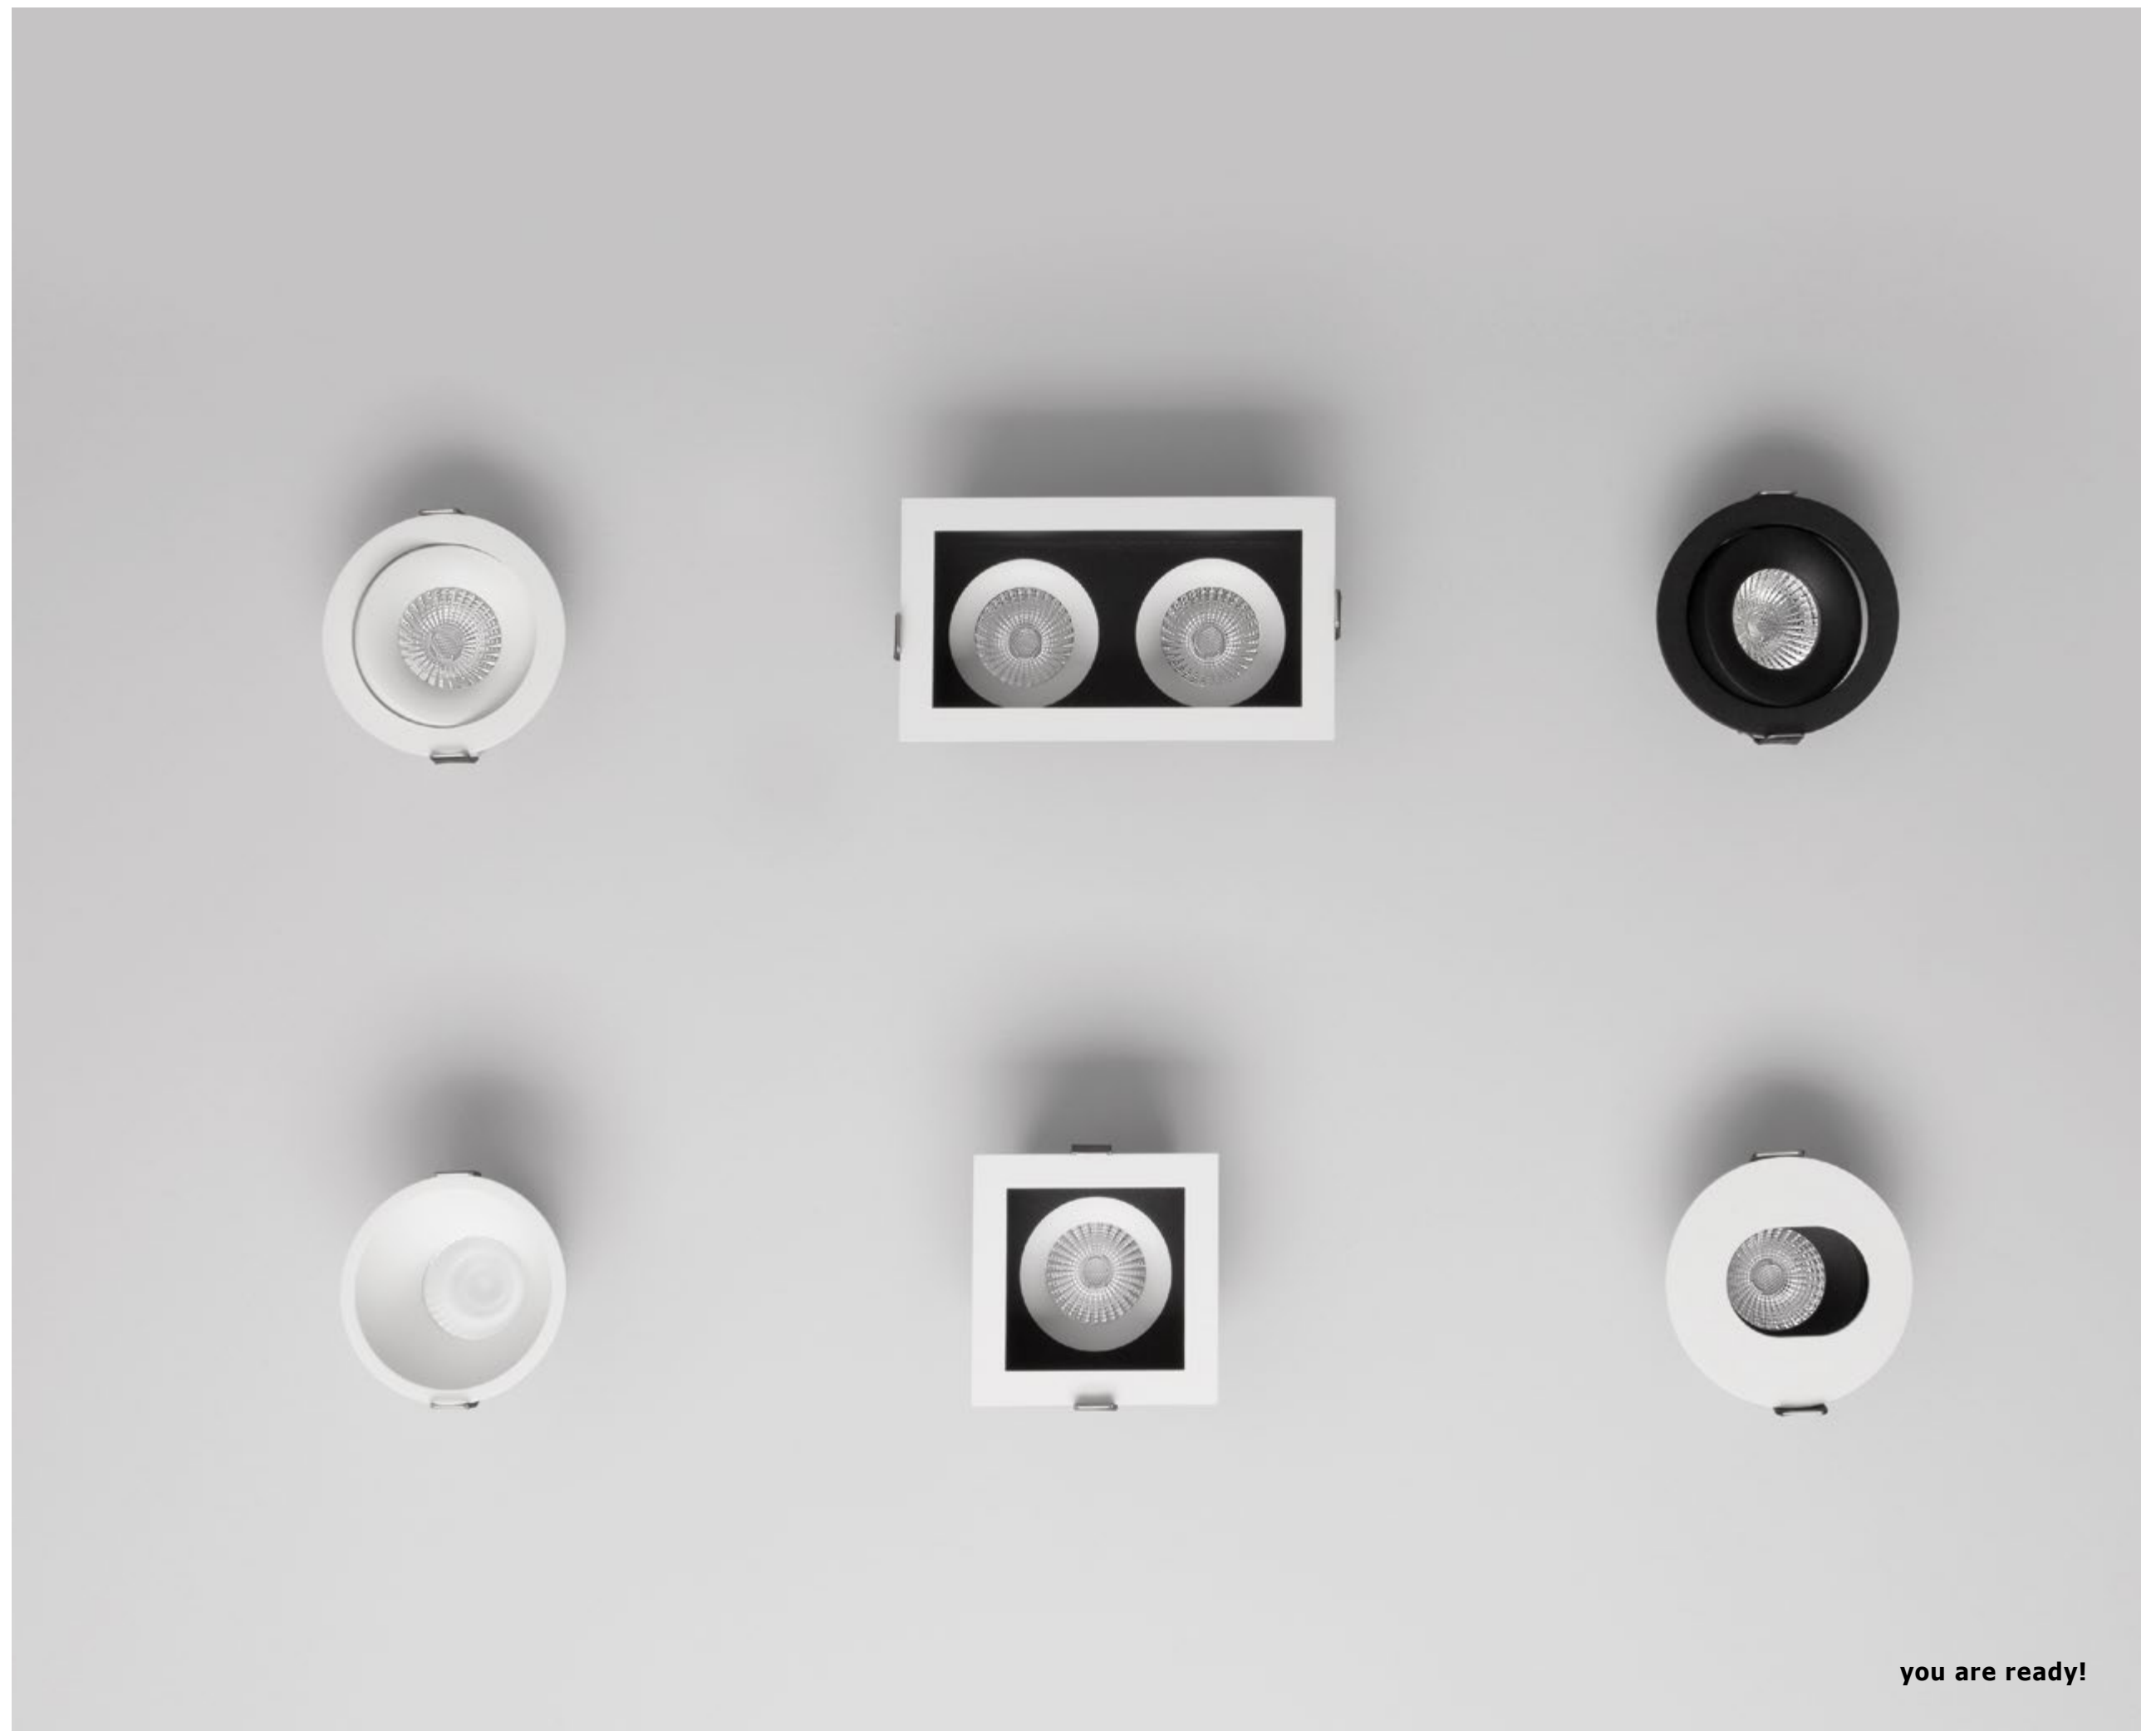

step 1

step 2

step 3

you are ready!