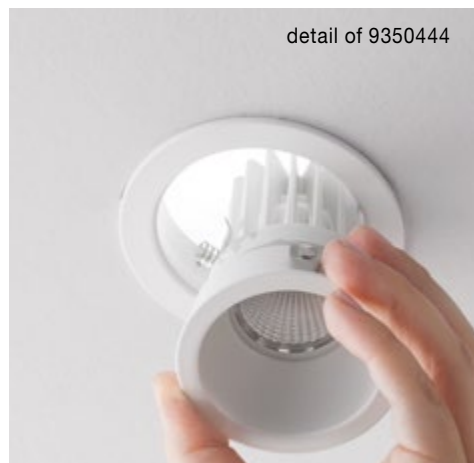

step 2

CHOOSE THE FRAME:
BLACK OR WHITE?

READY

**EASY
REPLACEMENT
OF LIGHT
SOURCE!**

detail of 9350443

detail of 9350444

REDO | 9418501

Sandy White Aluminium
LED GU10 1x10 Watt IP20
220-240 Volt Bulb Excluded
D: 9.8 H: 2.5 cm
Cut Out: 6.5 cm