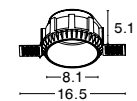

BRAD | 9017392

Sandy Black Aluminium Trimless
LED GU10 1x10 Watt
220-240 Volt Rotating
IP20 Bulb Excluded
D: 8.1 H: 5.1 cm
Cut Out: 10 cm