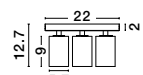

TOD | 9012282

Sandy Black Aluminium
LED GU10 3x10 Watt IP20
220-240 Volt Bulb Excluded
D: 22 H1: 9 H2: 12.7 cm