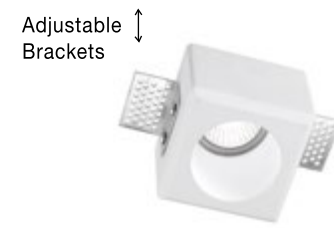

COSIMO | 9879109

White Gypsum
Adjustable Brackets
LED GU10 1x10 Watt IP20
220-240 Volt Bulb Excluded
L: 8 W: 8 H: 5.2 cm
Cut Out: 8.5 x 8.5 cm

COSIMO | 7100461

White Gypsum
Adjustable Brackets
LED GU10 1x10 Watt IP20
220-240 Volt Bulb Excluded
L: 8 W: 8 H: 6 cm
Cut Out: 8.5 x 8.5 cm