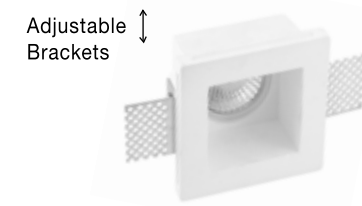

COSIMO | 9879109

White Gypsum
Adjustable Brackets
LED GU10 1x10 Watt IP20
220-240 Volt Bulb Excluded
L: 8 W: 8 H: 5.2 cm
Cut Out: 8.5 x 8.5 cm

COSIMO | 7100461

White Gypsum
Adjustable Brackets
LED GU10 1x10 Watt IP20
220-240 Volt Bulb Excluded
L: 8 W: 8 H: 6 cm
Cut Out: 8.5 x 8.5 cm