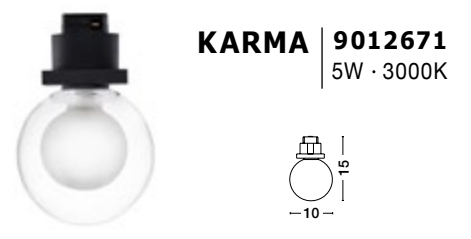

INSTALLATION & REMOVAL OF PRODUCTS

All Fittings Can Be Magnetically Installed Ensuring Tool-Free Mounting And Repositioning

Photo	Code	Material	Watt	Volt	LED Chip	Dimension(cm)	Lumen	CRI	UGR	Beam Angle	Kelvin	Protection	Adj.	Driver Included	Dim.	Class
	8252010	Sandy Black Aluminium	10W	DC24V	Cree	D:3 H1:20 H2:150	800Lm	>90	<14	45°	4000K	IP20	X	X	X	III
	8252030	Sandy Black Aluminium	10W	DC24V	Cree	D:3 H1:20 H2:150	720Lm	>90	<14	45°	3000K	IP20	X	X	X	III
	9025201	Sandy Black Aluminium	15W	DC24V	Cree	D:3 H1:22 H2:150	730Lm	>90	<18	120°	3000K	IP20	X	X	X	III
	9012676	Satin Gold Aluminium	10W	DC24V	Cree	D:3 H1:20 H2:150	720Lm	>90	<14	45°	3000K	IP20	X	X	X	III
	9012662	Satin Gold Aluminium	15W	DC24V	Cree	D:3 H1:22 H2:150	730Lm	>90	<18	120°	3000K	IP20	X	X	X	III
	8252031	Sandy Black Aluminium	10W	DC24V	Cree	D:3 H1:11 H2:42	720Lm	>90	<14	30°	3000K	IP20	✓	X	X	III
	8252032	Sandy Black Aluminium	10W	DC24V	Cree	D:3 H1:11 H2:62	720Lm	>90	<14	30°	3000K	IP20	✓	X	X	III