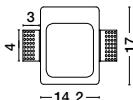

CIROCCO | 6600801

White Gypsum
LED 1 Watt 3000K IP20
Driver Excluded
L: 14.2 W: 4.5 H: 17 cm
Cut Out: 14.5 x 17.3 cm