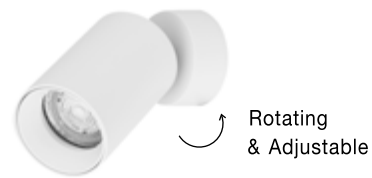

Rotating & Adjustable

TOD | 9011311

Sandy White Aluminium
LED GU10 1x10 Watt IP20
220-240 Volt Bulb Excluded
D: 5.7 H1: 9 H2: 13 cm