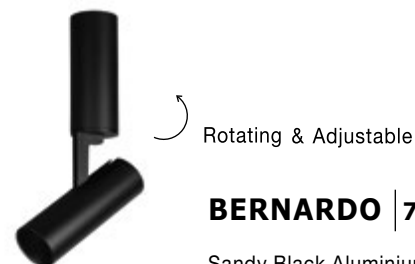

Rotating & Adjustable

BERNARDO | 7404601

Sandy Black Aluminium
LED COB 13 Watt Cree
1140Lm 3000K IP20
CRI 90 Adjustable
Philips Driver
D: 5 H: 14 H₂: 28 cm