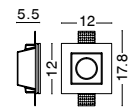

TOBIA | 9879102

White Gypsum & Glass
Adjustable Brackets
LED GU10 1x10 Watt IP20
220-240 Volt Bulb Excluded
L: 12 W: 12 H: 5.5 cm
Cut Out: 12.5 x 12.5 cm