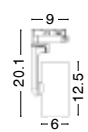

SINT | 9701101

Sandy White Aluminium
Black Honeycomb
LED GU10 Adaptor 1x10 Watt
Adaptor 3 wires 230 Volt
IP20 Bulb Excluded
D: 6 H: 20.1 cm

Compatible with 9193441 rail