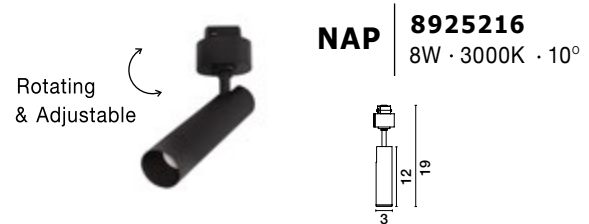

Photo	Code	Material	Watt	Volt	LED Chip	Dimension(cm)	Lumen	CRI	UGR	Beam Angle	Kelvin	Protection	Adj.	Driver Included	Dim.	Class
	9012675	Satin Gold Aluminium & Glass	5W	DC24V	Philips	D:12 H:80	220Lm	>90	<18	120°	3000K	IP20	X	X	X	III
	9012672	Sandy Black Aluminium & Glass	5W	DC24V	Philips	D:10 H:80	380Lm	>90	<18	120°	3000K	IP20	X	X	X	III
	9012671	Sandy Black Aluminium & Glass	5W	DC24V	Philips	D:10 H:15	380Lm	>90	<18	120°	3000K	IP20	X	X	X	III
	9012674	Sandy Black Aluminium & Glass	5W	DC24V	Philips	D:12 H:16.5	220Lm	>90	<18	120°	3000K	IP20	X	X	X	III