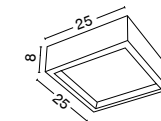

BELINA | 41860201

White Gypsum & Glass
LED E27 2x12 Watt IP20
220-240 Volt Bulb Excluded
L: 25 W: 25 H: 8.5 cm