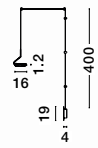

LUCELO | 9190110

Sandy Black Aluminium
& Acrylic
LED 10 Watt 230 Volt
500Lm 3000K IP20
L: 16 W: 16 H: 400 cm