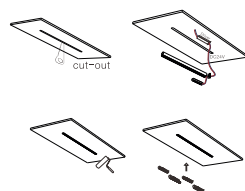

POWER CONNECTOR | 9252015

Integrated Pre Wired Power Feed
Used on Magnetic Profile to Connect
the Final Profile with Driver

CONNECTOR | 8252015

Mechanical-Electrical Connector
Used on Recess and Surface Magnetic
Profile to Connect two Profiles Together
L: 10 W: 4.2 H: 2.1 cm