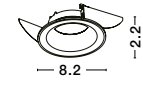

OTTAVIA | 62019

Sandy Black Aluminium
LED GU10 1x10 Watt
220-240 Volt Bulb Excluded
D: 8.2 H: 2.2 cm
Cut Out: 7.5 cm