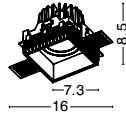

BELLUNO | 8019109