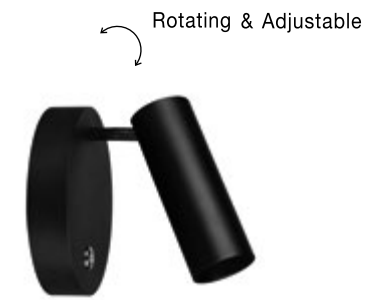

UMBERTO | 7410401

Sandy Black Aluminium
Switch On/Off
LED GU10 1x10 Watt IP20
220-240 Volt Bulb Excluded
D: 6 H: 15 cm