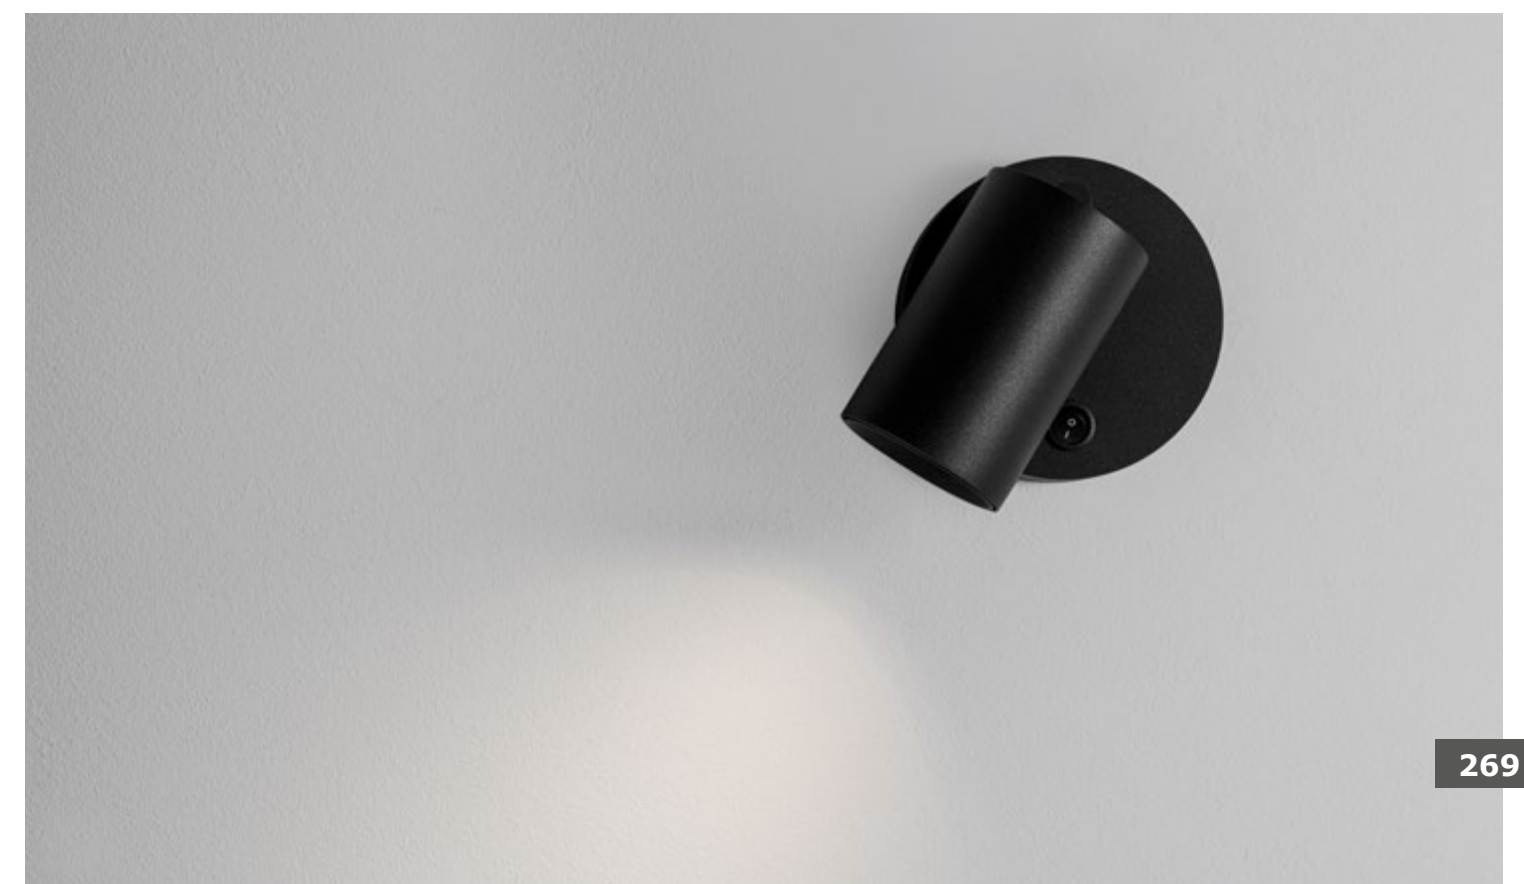

DEXTER | 821601

Sandy Black Aluminium
LED GU10 1x10 Watt IP20
220-240 Volt Bulb Excluded
D: 6.2 H: 15 cm