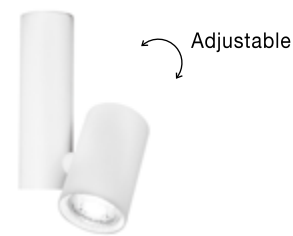

Adjustable

BERNARDO | 7409002

Sandy White Aluminium
LED GU10 1x10 Watt IP20
220-240 Volt Bulb Excluded
D: 6 H: 11 H₂: 29 cm