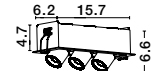

Driver 4W ACTEC MINI
Input: 100-240V AC 50/60Hz
Output: 3-12 VDC
350mA Not Dimmable

DRIVER INCLUDED

Included Driver 12W ACTEC
Input: 100-240V AC 50/60Hz
Output: 2-34 VDC
350mA Not Dimmable

Photo	Code	Material	Watt	Volt	Ma	Lumen	LED Chip	Dimension (cm)	Cut Out (cm)	CRI	UGR	Beam Angle	Kelvin	Protection	Adj.	Driver Included	Class
	9075916	White Aluminium	3W	9V	350	270Lm	Citizen	L:6.2 W:6.2 H:6.6	5.8x5.7	>90	<16	35°	3000K	IP20	✓	X	III
	9072815	White Aluminium	3W	9V	350	270Lm	Citizen	D:5.2 H:6.8	4.4	>90	<16	35°	3000K	IP20	✓	X	III
	9076117	White Aluminium	9W	100-240V	350	740Lm	Citizen	L:15.7 W:6.2 H:6.6	15x5.7	>90	<16	35°	3000K	IP20	✓	✓	III

DON'T FORGET TO CONNECT THEM WITH DRIVER | code: 9020170
4 Watt