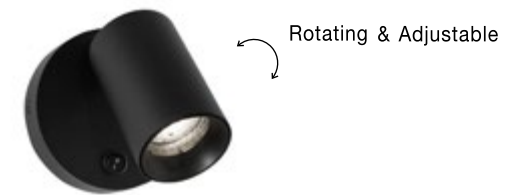

NET | 9011922

Sandy Black Aluminium
Switch On/Off
LED GU10 1x10 Watt IP20
220-240 Volt Bulb Excluded
D: 5.7 H: 9 Hz: 10.5 cm