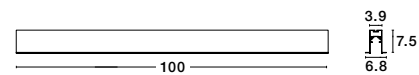

BUXTON 02 | 8252002

Recess Magnetic Profile IP20
Sandy Black Aluminium
Max Power 300 Watt
L: 100 W: 6.8 H: 7.5 cm
Cut Out: 4.4 cm