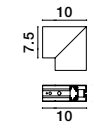

V-CONNECTOR | 8252014

Corner Connector for
Surface Magnetic Profile
Sandy Black Aluminium
L: 10 W: 3.9 H: 7.5 cm

RECESS Q-CONNECTOR