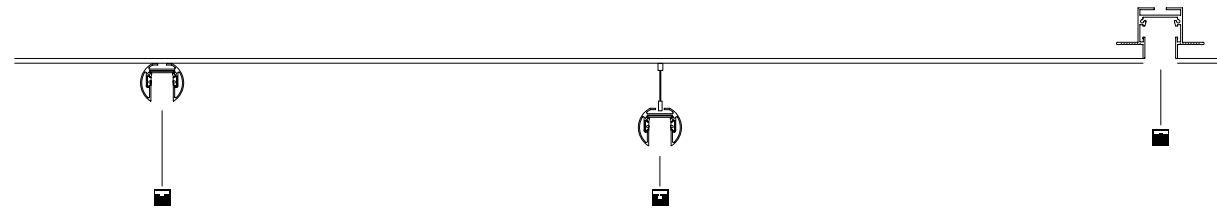

SURFACE MOUNTED

PENDANT SUSPENDED

BUILT IN RECESSED

SURFACE - PENDANT APPLICATION

PLANET 01 | 9136338

Surface or Pendant
Magnetic Profile IP20
Sandy Black Aluminium
Max Power 300 Watt
L: 200 W1: 2.3 W2: 4.4 H: 3.9 cm

PLANET 02 | 9136101

Surface or Pendant
Magnetic Profile IP20
Sandy Black Aluminium
Max Power 300 Watt
L: 100 W1: 2.3 W2: 4.4 H: 3.9 cm

RECESS APPLICATION

PLANET 03 | 9136335

Trimless Recess
Magnetic Profile IP20
Sandy Black Aluminium
Max Power 300 Watt
L: 200 W1: 2.3 W2: 6.5 H: 3.9 cm
Cut Out: 2.6 cm

PLANET 04 | 9136100

Trimless Recess
Magnetic Profile IP20
Sandy Black Aluminium
Max Power 300 Watt
L: 100 W1: 2.3 W2: 6.5 H: 3.9 cm
Cut Out: 2.6 cm

On our website you will find installation instructions!