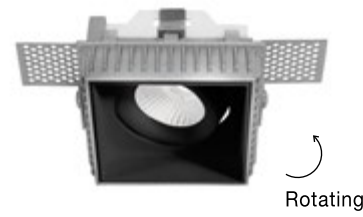

BRAD | 9000352

Sandy Black Aluminium Trimless
GU10 1x50 Watt 60Hz
220-240 Volt Adjustable
IP20 Bulb Excluded
L: 8.8 H: 6.2 cm
Cut Out: 8.5x8.5 cm