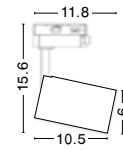

TRACK | 9712001

Sandy White Aluminium
Black Honeycomb
GU10 / MR16 1x50 Watt
Adaptor 3 wires 230 Volt
IP20 Bulb Excluded
D: 6 H: 13 cm

Compatible with 9712103 rail