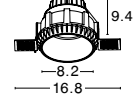

8016905 · 10W · 3000K
8016906 · 10W · 4000K