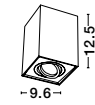

RENDÉ | 820203

Sandy Black Aluminium
GU10 1x50 Watt 230 Volt
IP20 Bulb Excluded
Adjustable
L: 9.6 W: 9.6 H: 12.5 cm

Rotating