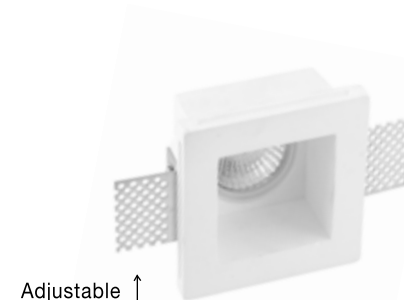

Adjustable
Brackets

new

TOBIA | 9879113

White Gypsum
Adjustable Brackets
GU10 1x35 Watt 230 Volt
IP20 Bulb Excluded
L: 9.5 W: 9.5 H: 5 cm
Cut Out: 9 x 9 cm