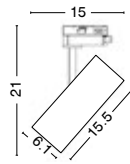

TRACK | 7770407 · 12W · 3000K
8770411 · 12W · 4000K