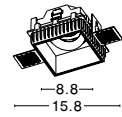

BRAD | 9000352

Sandy Black Aluminium Trimless
GU10 1x50 Watt 60Hz
220-240 Volt Adjustable
IP20 Bulb Excluded
L: 8.8 H: 6.2 cm
Cut Out: 8.5x8.5 cm