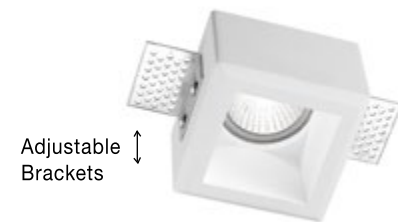

GYPSUM & CONCRETE  
SPOT LIGHTS

Adjustable  
Brackets

**new**  
**TOBIA | 9879110**

White Gypsum  
Adjustable Brackets  
GU10 1x35 Watt 230 Volt  
IP20 Bulb Excluded  
L: 8 W: 8 H: 5.2 cm  
Cut Out: 8.5 x 8.5 cm