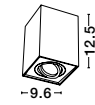

RENDÉ | 820202

Sandy White Aluminium
GU10 1x50 Watt 230 Volt
IP20 Bulb Excluded
Adjustable
L: 9.6 W: 9.6 H: 12.5 cm

Rotating