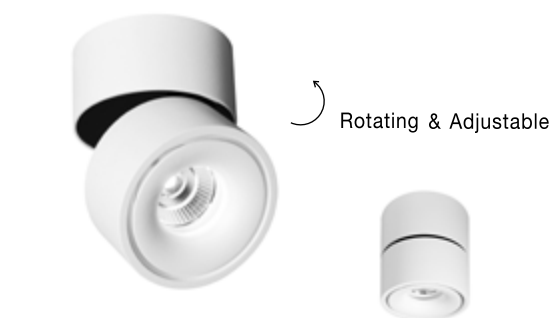

UNIVERSAL | 62004

Sandy White Aluminium
Cree COB 300mA 13 Watt
1140Lm 3000K IP20
Philips Driver
CRI 90 Beam Angle 38°
D: 10 H: 10.3 cm