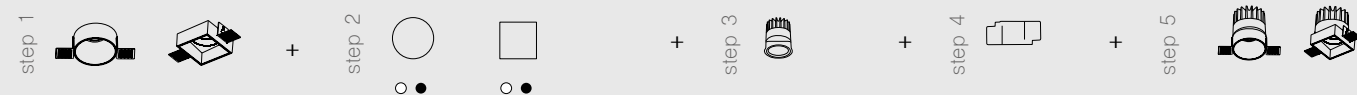

MAKE IT IDEAL FOR YOU

LED COB

CHOOSE YOUR TRIMLESS SPOT

CHOOSE FRAME: BLACK OR WHITE?

COB

ORDER DRIVER

READY!