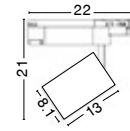

TRACK | 7770406 · 30W · 3000K