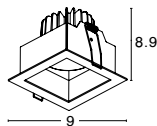

**OLBIA | 8016909**

**OLBIA | 8001402**

**OLBIA | 8059409**

**OLBIA | 8033409**

Photo	Code	Material	Recessed	LED Chip	Dimension (cm)	Cut Out (cm)	Beam Angle	Kelvin	Protection	Adjustable	Driver Included
	8018509	White & Black Aluminium	✓	X	D:9 H:7.3	7.8	36°	X	IP44	✓	X
	8016909	White & Black Aluminium	✓	X	L:9 H:8.9	8x8	36°	X	IP44	X	X
	8001402	White Aluminium	✓	X	L:9 H:8.9	8x8	36°	X	IP44	X	X
	8059409	White & Black Aluminium	✓	X	L:16 W:9 H:8.9	15x7.7	36°	X	IP44	X	X
	8033409	White Aluminium	✓	X	L:16 W:9 H:8.9	15x7.7	36°	X	IP44	X	X