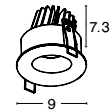

DRIVER | 9020171

Driver 10W Philips
Input: 100-240V AC 50/60Hz
Output: 12-24VDC 500mA
Not Dimmable