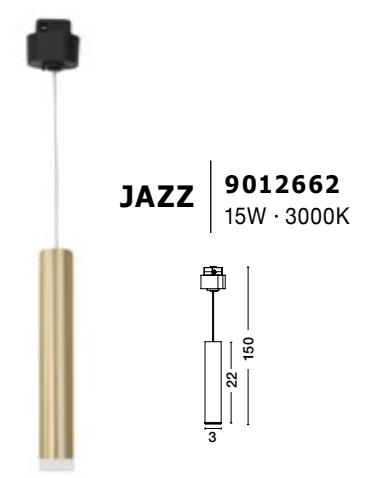

All Fittings Can Be Magnetically Installed Ensuring Tool-Free Mounting And Repositioning

Photo	Code	Material	Watt	Volt	LED Chip	Dimension (mm)	Lumen	CRI	Beam Angle	Kelvin	Protection	Adj.	Driver Included	Dim.	Class
	8254414	Sandy Black Aluminium	15W	DC24V	Philips	L:27.4 W:3.4 H:11.6	954Lm	>80	120°	4000K	IP20	✓	X	X	III
	8254418	Sandy Black Aluminium	15W	DC24V	Philips	L:27.4 W:3.4 H:11.6	860Lm	>80	120°	3000K	IP20	✓	X	X	III
	8254415	Sandy Black Aluminium	22W	DC24V	Philips	L:40.7 W:3.4 H:11.6	1400Lm	>80	120°	4000K	IP20	✓	X	X	III
	8254419	Sandy Black Aluminium	22W	DC24V	Philips	L:40.7 W:3.4 H:11.6	1230Lm	>80	120°	3000K	IP20	✓	X	X	III
	8254412	Sandy Black Aluminium	15W	DC24V	Philips	L:26.9 W:3.5 H:5.1	580Lm	>80	120°	4000K	IP20	X	X	X	III
	8254416	Sandy Black Aluminium	15W	DC24V	Philips	L:26.9 W:3.5 H:5.1	528Lm	>80	120°	3000K	IP20	X	X	X	III
	8254413	Sandy Black Aluminium	22W	DC24V	Philips	L:40.2 W:3.5 H:5.1	943Lm	>80	120°	4000K	IP20	X	X	X	III
	8254417	Sandy Black Aluminium	22W	DC24V	Philips	L:40.2 W:3.5 H:5.1	850Lm	>80	120°	3000K	IP20	X	X	X	III
	8252004	Sandy Black Aluminium	15W	DC24V	Philips	L:26.9 W:3.5 H:5.1	1080Lm	>80	35°	4000K	IP20	X	X	X	III
	8252025	Sandy Black Aluminium	15W	DC24V	Philips	L:26.9 W:3.5 H:5.1	900Lm	>80	35°	3000K	IP20	X	X	X	III
	8252006	Sandy Black Aluminium	15W	DC24V	Philips	L:27.4 W:3.4 H:11.6	1428Lm	>80	35°	4000K	IP20	✓	X	X	III
	8252027	Sandy Black Aluminium	15W	DC24V	Philips	L:27.4 W:3.4 H:11.6	1220Lm	>80	35°	3000K	IP20	✓	X	X	III
	8252005	Sandy Black Aluminium	22W	DC24V	Philips	L:40.2 W:3.5 H:5.1	1746Lm	>80	35°	4000K	IP20	X	X	X	III
	8252026	Sandy Black Aluminium	22W	DC24V	Philips	L:40.2 W:3.5 H:5.1	1480Lm	>80	35°	3000K	IP20	X	X	X	III
	8252007	Sandy Black Aluminium	22W	DC24V	Philips	L:40.7 W:3.4 H:11.6	2100Lm	>80	35°	4000K	IP20	✓	X	X	III
	8252028	Sandy Black Aluminium	22W	DC24V	Philips	L:40.7 W:3.4 H:11.6	1880Lm	>80	35°	3000K	IP20	✓	X	X	III