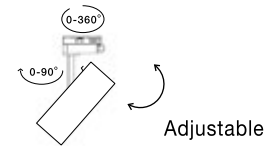

TRACK | 7770408 · 12W · 3000K
8770412 · 12W · 4000K