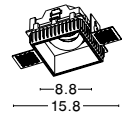

BRAD | 9000351

Sandy White Aluminium Trimless
GU10 1x50 Watt 60Hz
220-240 Volt Adjustable
IP20 Bulb Excluded
L: 8.8 H: 6.2 cm
Cut Out: 8.5x8.5 cm