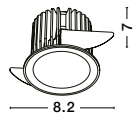

GEMA | 620010