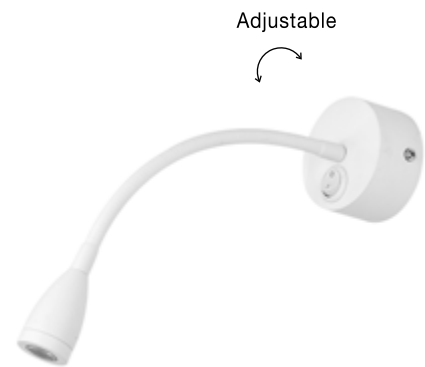

**DEXTER | 821601**

Sandy Black Aluminium  
Adjustable  
GU10 1x35 Watt 230 Volt  
IP20 Bulb Excluded  
D: 6.2 H: 15 cm

**DEXTER | 821602**

Sandy White Aluminium  
Adjustable  
GU10 1x35 Watt 230 Volt  
IP20 Bulb Excluded  
D: 6.2 H: 15 cm