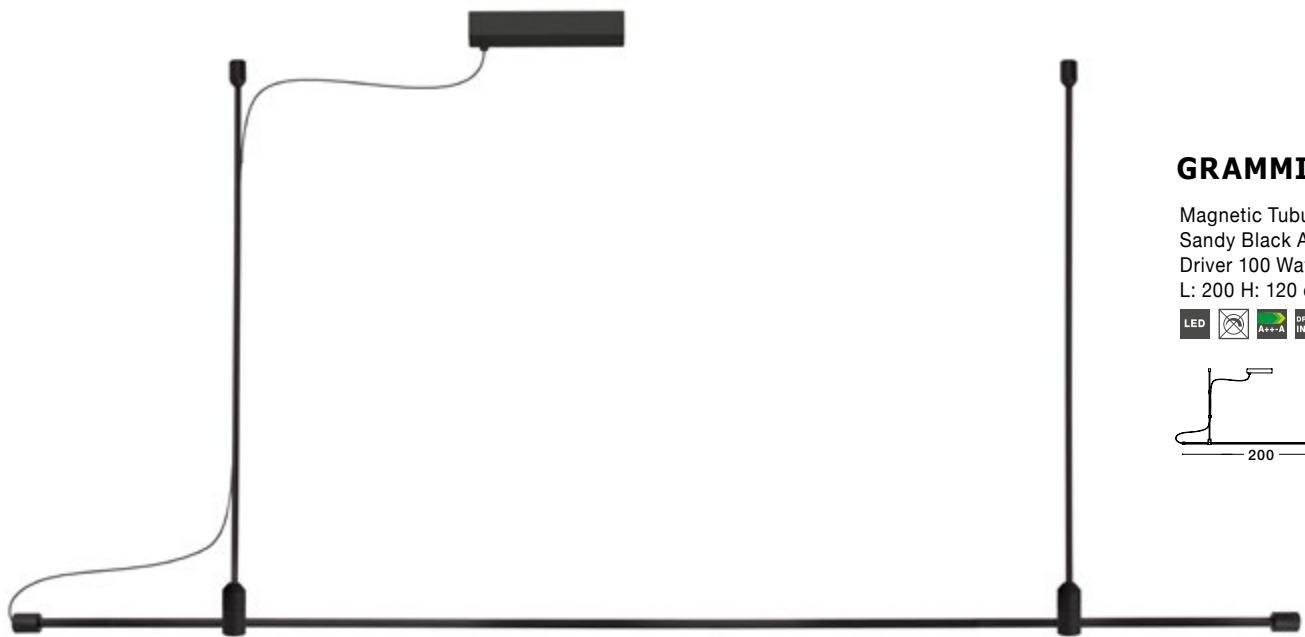

MAGNETIC

---

DECORATIVE LIGHTING SYSTEMS

**GRAMMI 01 | 9180563**

Magnetic Tubular Structure  
Sandy Black Aluminium IP20  
Driver 60 Watt AC85-265V  
L: 150 H: 120 cm

**GRAMMI**

NOVA LUCE introduces the GRAMMI series.  
A set of tubular structures compatible with a wide range of magnetic accessories designed to assemble in different shapes.  
Adjusting to the needs of every space, GRAMMI'S inovating designing reduces large inventories while preserving NOVA LUCE'S dream of delivering high quality fashionable and luxurious products.