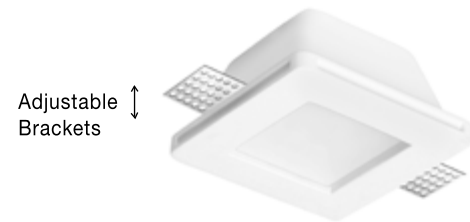

Adjustable
Brackets

TOBIA | 41825802

White Gypsum & Glass
Adjustable Brackets
GU10 1x35 Watt 230 Volt
IP20 Bulb Excluded
L: 12 W: 12 H: 6 cm
Cut Out: 12.5 x 12.5 cm