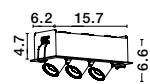

DESERT | 9076117

DRIVER | 9020170

Driver 4W ACTEC MINI
Input: 100-240V AC 50/60Hz
Output: 3-12 VDC
350mA Not Dimmable

DRIVER | 9020175

Driver 12W ACTEC
Input: 100-240V AC 50/60Hz
Output: 2-34 VDC
350mA Not Dimmable

Photo	Code	Material	Watt	Volt	Ma	Lumen	LED Chip	Dimension (cm)	Cut Out (cm)	Beam Angle	Kelvin	Protection	Adj.	Driver Included
	9075916	White Aluminium	3W	9V	350	210Lm	Citizen	L:6.2 W:6.2 H:6.6	5.8x5.7	35°/50°	3000K	IP20	✓	X
	9072815	White Aluminium	3W	9V	350	210Lm	Citizen	D:5.2 H:6.8	4.4	35°/50°	3000K	IP20	✓	X
	9076117	White Aluminium	9W	9V	350	630Lm	Citizen	L:15.7 W:6.2 H:6.6	15x5.7	35°/50°	3000K	IP20	✓	X

DON'T FORGET TO CONNECT THEM WITH DRIVER | code: **9020170 - 9020175**
4 Watt   12 Watt