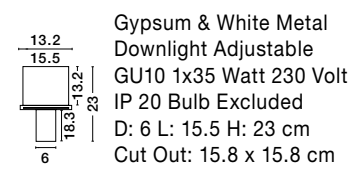

GIACOMO | 51855401

Gypsum & White Metal
Downlight Adjustable
GU10 1x35 Watt 230 Volt
IP 20 Bulb Excluded
D: 6 L: 15.5 H: 23 cm
Cut Out: 15.8 x 15.8 cm