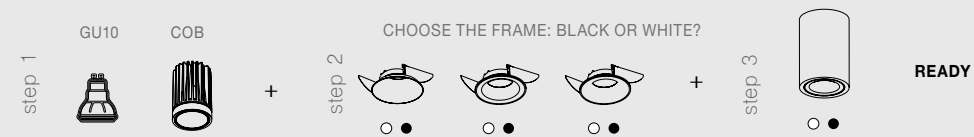

**MAKE IT IDEAL FOR YOU**

**LAMP OR COB?**

**CHOOSE THE FRAME: BLACK OR WHITE?**

**MAKE IT IDEAL FOR YOU**

**LAMP OR COB?**

OR

**LED COB**

**CID | 6209**  
Sandy White Aluminium  
D: 10 H: 15 cm