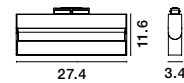

ESTE | **8252004** · 15W · 4000K
8252025 · 15W · 3000K