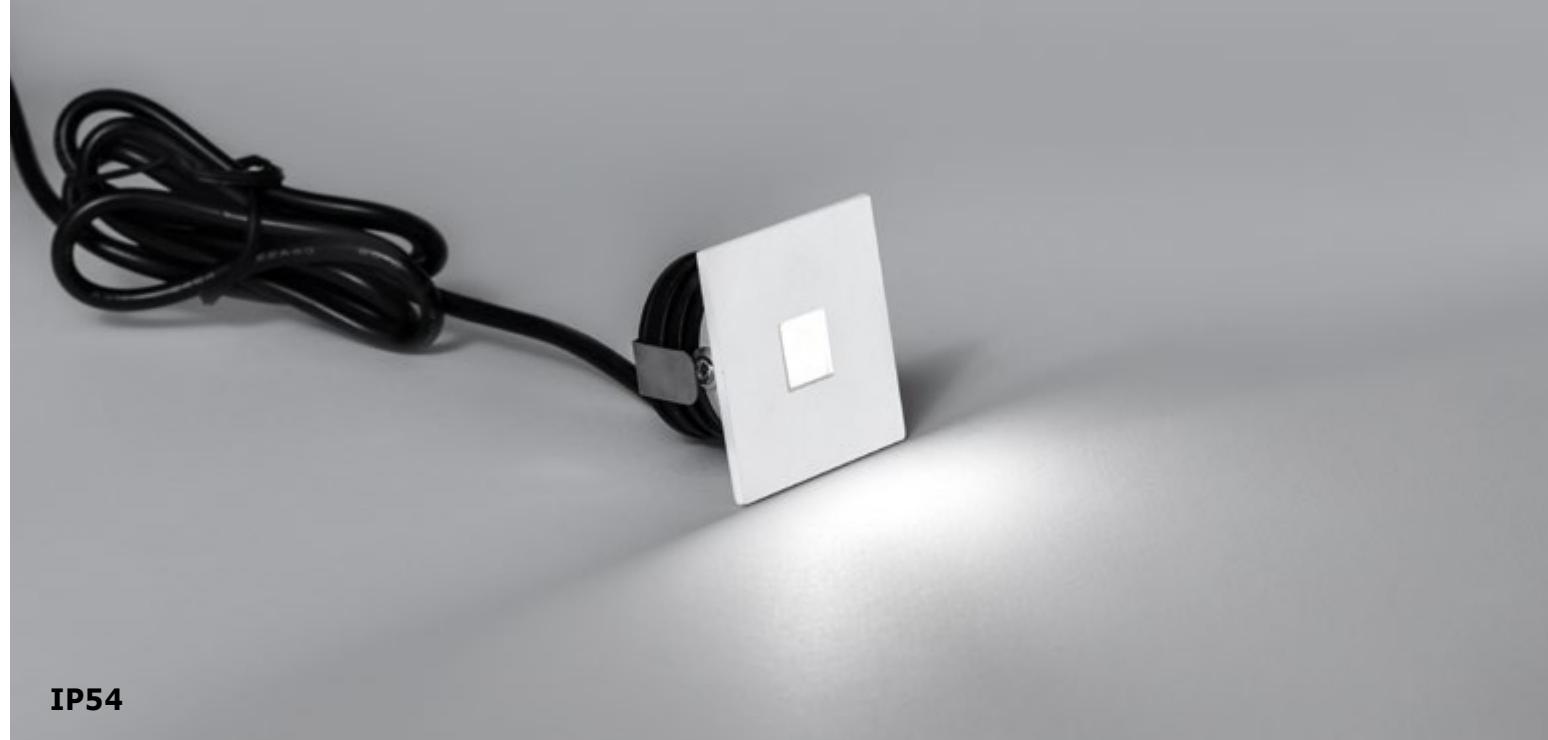

IP54

Driver 4W ACTEC MINI IP65
Input: 100-240V AC 50/60Hz
Output: 3-12 VDC
350mA Not Dimmable

DRIVER INCLUDED

Driver 3 Watt Waiberlon
Input: 220-240V AC 50/60Hz
Output: 3-6 VDC
700mA Not Dimmable

Photo	Code	Material	Watt	Volt	Ma	LED Chip	Lumen	Dimension(cm)	Cut Out(cm)	Kelvin	Protection	Adj.	Driver Included
	8090801	White Aluminium	1W	3V	350	Philips	70Lm	L:3.7 W:2.2 H:3.7	3.2	3000K	IP54	X	X
	9045418	Black Aluminium	1W	3V	350	Philips	70Lm	L:3.7 W:2.2 H:3.7	3.2	3000K	IP54	X	X
	9045514	White Aluminium	1W	3V	350	Philips	70Lm	L:3.7 W:2.2 H:3.7	3.2	3000K	IP54	X	X
	8058001	White Aluminium	1W	3V	350	Philips	70Lm	L:3.9 W:2.1 H:3.9	3.2	3000K	IP54	X	X
	9031616	White Aluminium	1W	3V	350	Philips	70Lm	D:3.9 W:2.1 H:3.9	3.2	3000K	IP54	X	X

CABLE LENGTH 1.80m

DON'T FORGET TO CONNECT THEM WITH DRIVER | code: 9020170

Photo	Code	Material	Watt	LED Chip	Lumen	Dimension(cm)	Cut Out(cm)	Kelvin	Protection	Adj.	Driver Included
	6800202	White Aluminium	2.5W	Cree	68Lm	D:4.4 H:4.3	4	3000K	IP20	X	✓
	6800201	Silver Aluminium	2.5W	Cree	68Lm	D:4.4 H:4.3	4	3000K	IP20	X	✓