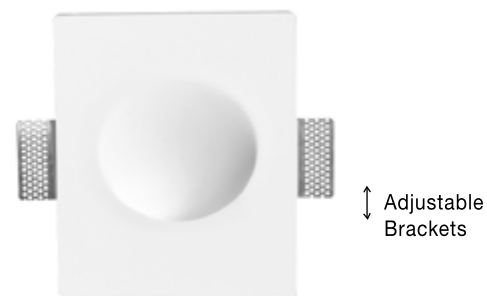

Adjustable Brackets

**CIROCCO | 9188626**

White Gypsum  
LED 1 Watt CREE 3000K IP20  
L: 12 W: 5.5 H: 18 cm  
Cut Out: 12.3 x 18.3 cm

Adjustable Brackets

**CIROCCO | 9602615**

White Gypsum  
GU10 1x50 Watt 230 Volt  
IP20 Bulb Excluded  
L: 21 W: 7.8 H: 25 cm  
Cut Out: 21.3 x 25.3 cm