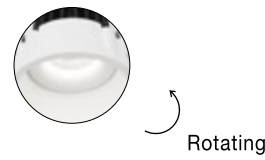

IP54

8016905 | · 10W · 3000K
8016906 | · 10W · 4000K

DRIVER | 9020171

Driver 10W Philips
Input: 100-240V AC 50/60Hz
Output: 12-24VDC 500mA
Not Dimmable

LAZIO | 8044909

Rotating

LAZIO | 8044809

Rotating

LAZIO | 8000502

Rotating

LAZIO | 8000503

Rotating

SELENE | 9071021

SELENE | 9071022

Photo	Code	Material	Recessed	LED Chip	Dimension (cm)	Cut Out (cm)	Beam Angle	Kelvin	Protection	Adjustable	Driver Included
	8044809	White Aluminium	✓	X	L:16.8 W:9 H:8.9	16 x 8.2	36°	X	IP54	✓	X
	8000502	White Aluminium	✓	X	D:9.2 H:5.4	8.2	36°	X	IP54	✓	X
	8000503	Black Aluminium	✓	X	D:9.2 H:5.4	8.2	36°	X	IP54	✓	X
	8044909	White Aluminium	✓	X	D:9 H:8.6	8.2	36°	X	IP54	✓	X
	9071021	White Aluminium	✓	X	L:8.2 H:7.9	7.6	36°	X	IP54	X	X
	9071022	Black Aluminium	✓	X	L:8.2 H:7.9	7.6	36°	X	IP54	X	X

MUST HAVE ACCESSORY

Photo	Code	Material	Watt	Volt	Ma	LED Chip	Dimension (cm)	Lumen	CRI	Beam Angle	Kelvin	Protection	Dimmable	Driver Included
	8016905	Black Aluminium	10W	20V	500	Citizen	D:6.3 H:3.8	810Lm	>80	X	3000K	IP44	X	X
	8016906	Black Aluminium	10W	20V	500	Citizen	D:6.3 H:3.8	810Lm	>80	X	4000K	IP44	X	X

DON'T FORGET TO CONNECT THEM WITH DRIVER | code: 9020171