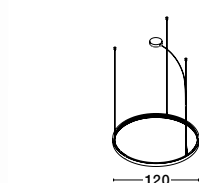

LOOP 02 | 8925202

Circular Magnetic Profile
Sandy Black Aluminium IP20
Driver 120 Watt AC 220-240 V
D: 120 H: 120 cm