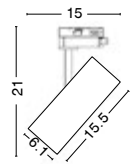

TRACK | 7770408 · 12W · 3000K
8770412 · 12W · 4000K