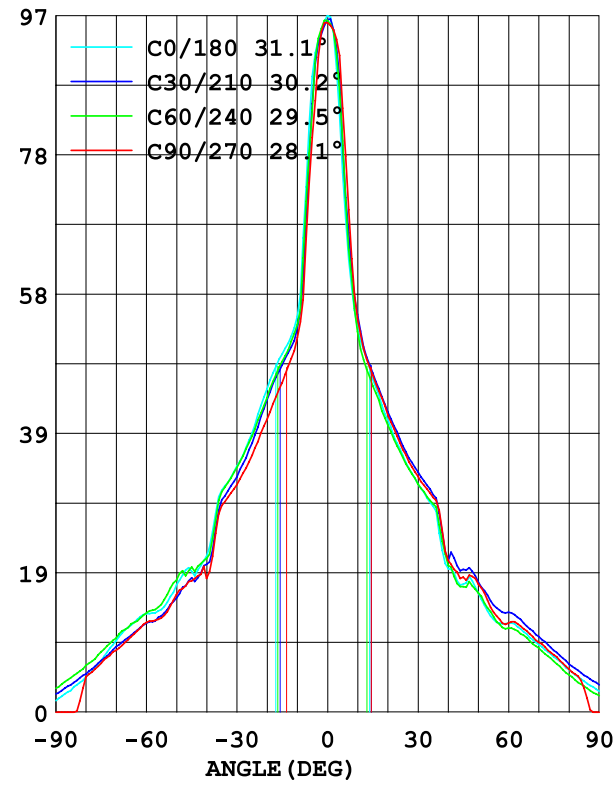

LUMINOUS INTENSITY DISTRIBUTION