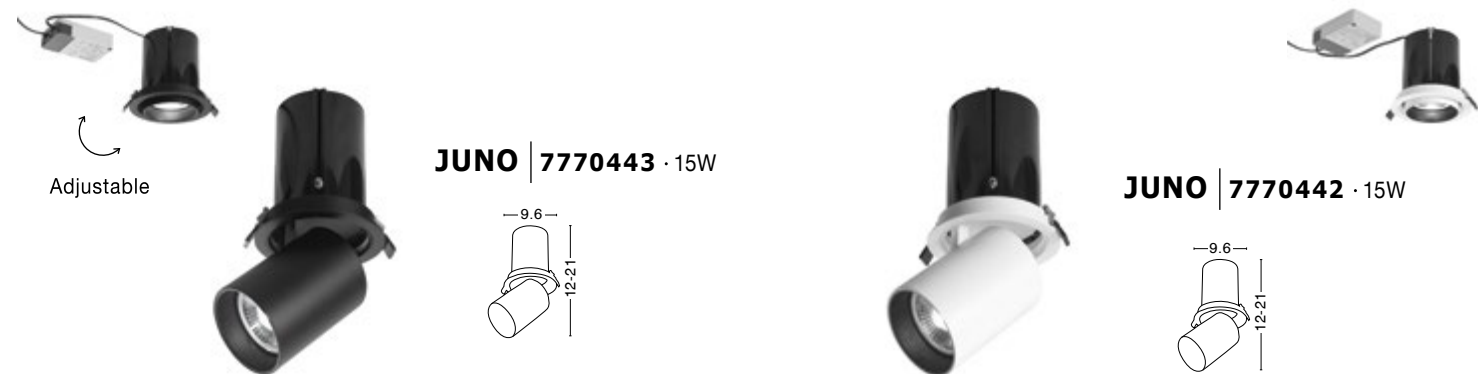

DRIVER INCLUDED

Driver 15 Watt Philips
Input: 220-240V AC 50/60Hz
Output: 30-42 VDC
0.35A Not Dimmable

DRIVER INCLUDED

Driver 30 Watt Philips
Input: 220-240V AC 50/60Hz
Output: 30-42 VDC
0.7A Not Dimmable

Photo	Code	Material	Watt	LED Chip	Lumen	Dimension (cm)	Cut Out (cm)	CRI	Beam Angle	Kelvin	Protection	Adj.	Driver Included
	7770443	Black Aluminium	15W	Luminus	1275Lm	D:9.6 H:12-21	8.5	>90	24°/36°/60°	3000K	IP20	✓	Philips
	7770442	White Aluminium	15W	Luminus	1275Lm	D:9.6 H:12-21	8.5	>90	24°/36°/60°	3000K	IP20	✓	Philips
	7770445	Black Aluminium	30W	Luminus	2890Lm	D:14 H:16-26.3	12.5	>90	24°/36°/60°	3000K	IP20	✓	Philips
	7770444	White Aluminium	30W	Luminus	2890Lm	D:14 H:16-26.3	12.5	>90	24°/36°/60°	3000K	IP20	✓	Philips