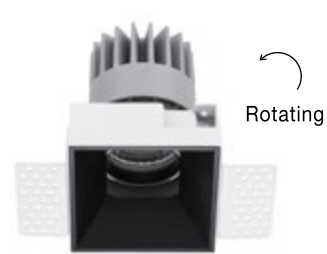

**TRIMLESS
ADJUSTABLE**

White Aluminium Trimless
D: 7.8 H: 3.4 cm

White Aluminium Trimless
L: 7.7 H: 3.4 cm

White Round Inner
Frame D: 7.7 cm

Black Round Inner
Frame D: 7.7 cm

White Square Inner Frame
L: 7.5 x W: 7.5 cm

Black Square Inner Frame
L: 7.5 x W: 7.5 cm

Rotating

READY!

Rotating

Gray LED Cree 3000K
15 Watt 1125Lm
Beam Angle 36°

Driver 15 Watt Philips
Input: 220-240V AC
Output: 42V
350mA Not Dimmable

MAKE IT IDEAL FOR YOU

LED COB

CHOOSE YOUR TRIMLESS SPOT

CHOOSE FRAME: BLACK OR WHITE?

COB

ORDER DRIVER

READY!