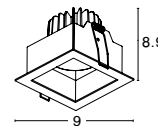

**OLBIA | 8016909**

**OLBIA | 8001402**

**OLBIA | 8059409**

**OLBIA | 8033409**

Photo	Code	Material	Recessed	LED Chip	Dimension (cm)	Cut Out (cm)	Beam Angle	Kelvin	Protection	Adjustable	Driver Included
	8018509	White & Black Aluminium	✓	X	D:9 H:7.3	7.8	36°	X	IP44	✓	X
	8016909	White & Black Aluminium	✓	X	L:9 H:8.9	8x8	36°	X	IP44	X	X
	8001402	White Aluminium	✓	X	L:9 H:8.9	8x8	36°	X	IP44	X	X
	8059409	White & Black Aluminium	✓	X	L:16 W:9 H:8.9	15x7.7	36°	X	IP44	X	X
	8033409	White Aluminium	✓	X	L:16 W:9 H:8.9	15x7.7	36°	X	IP44	X	X