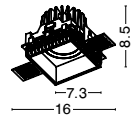

BELLUNO | 8014910