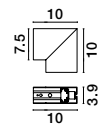

V-CONNECTOR | 8252014

Corner Connector for Surface Magnetic Profile
Sandy Black Aluminium
L: 10 W: 3.9 H: 7.5 cm