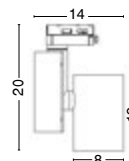

TRACK | 7770401 · 30W · 3000K