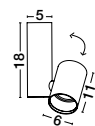

BERNARDO | 7409002

Sandy White Aluminium
GU10 1x35 Watt 230 Volt
IP20 Bulb Excluded
Adjustable
D: 6 H: 11 H₂: 29 cm