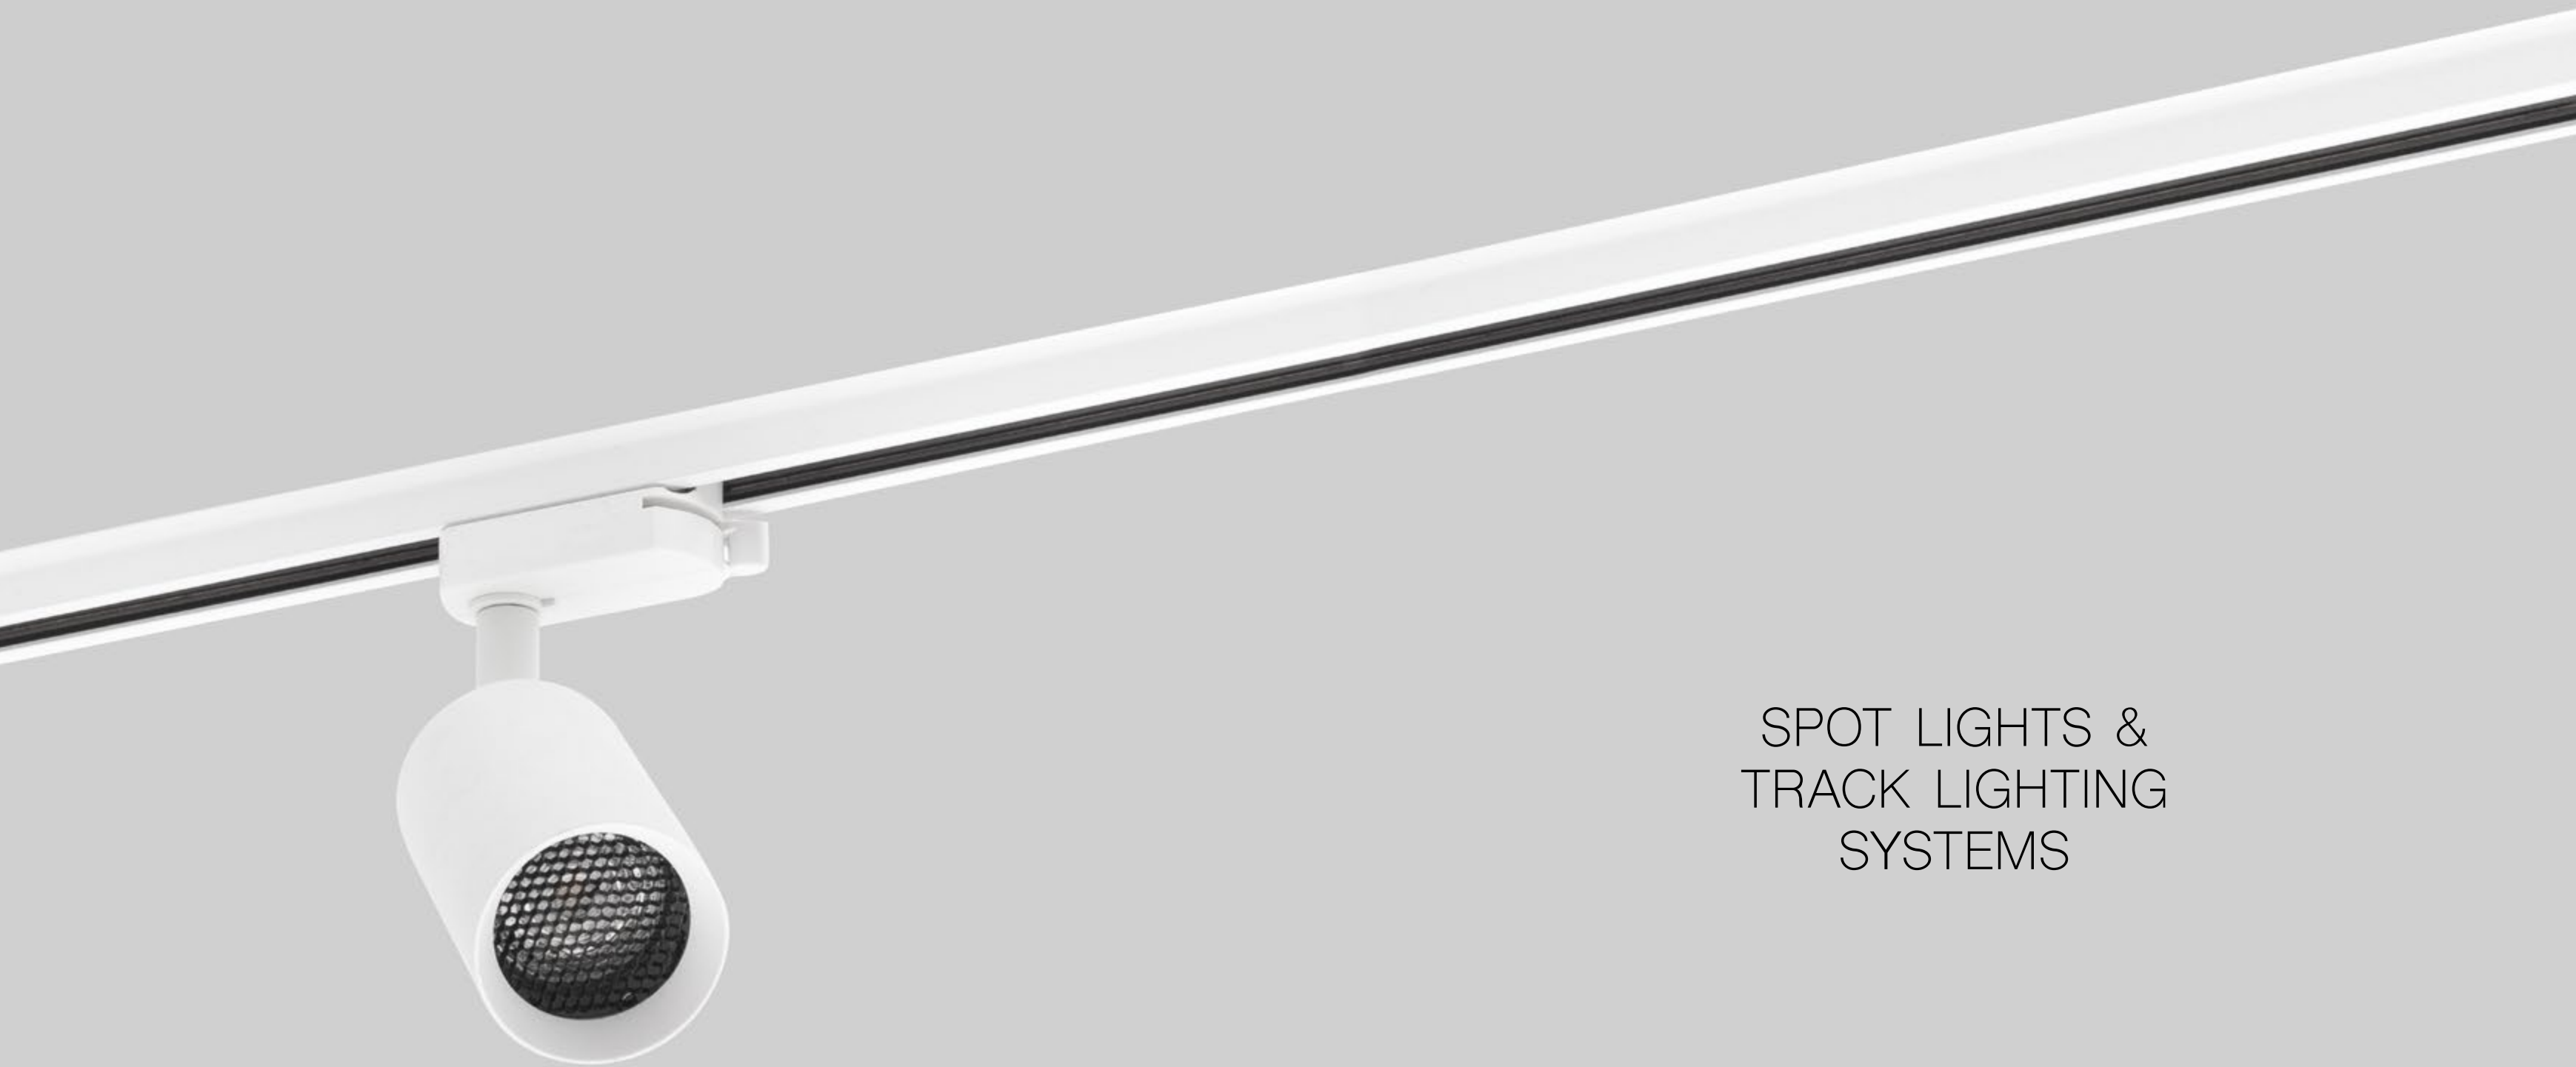

SPOT LIGHTS &
TRACK LIGHTING
SYSTEMS