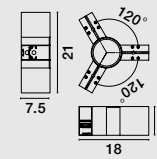

TREE 02 | 8252036

Corner 3V - 120°
Connector between three tracks
Sandy Black Aluminium
L: 18 W: 21 H: 7.5 cm