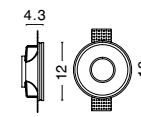

Adjustable
Brackets

White Gypsum
Adjustable Brackets
GU10 1x35 Watt 230 Volt
IP20 Bulb Excluded
D: 12 H: 4.3 cm
Cut Out: 12.5 cm