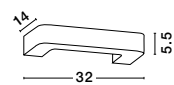

RENATA | 51686001

White Gypsum
G9 1x40 Watt 230 Volt
IP20 Bulb Excluded
L: 32 W: 14 H: 5.5 cm