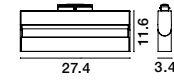

RIETI | **8254415** · 22W · 4000K
8254419 · 22W · 3000K