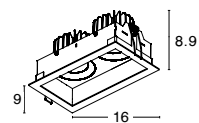

**OLBIA | 8016909**

**OLBIA | 8001402**

**OLBIA | 8059409**

**OLBIA | 8033409**

Photo	Code	Material	Recessed	LED Chip	Dimension (cm)	Cut Out (cm)	Beam Angle	Kelvin	Protection	Adjustable	Driver Included
	8018509	White & Black Aluminium	✓	X	D:9 H:7.3	7.8	36°	X	IP44	✓	X
	8016909	White & Black Aluminium	✓	X	L:9 H:8.9	8x8	36°	X	IP44	X	X
	8001402	White Aluminium	✓	X	L:9 H:8.9	8x8	36°	X	IP44	X	X
	8059409	White & Black Aluminium	✓	X	L:16 W:9 H:8.9	15x7.7	36°	X	IP44	X	X
	8033409	White Aluminium	✓	X	L:16 W:9 H:8.9	15x7.7	36°	X	IP44	X	X