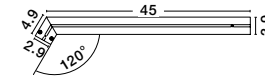

step 2

step 3

OR

ORDER SCREW
8252016

step 4

step 5