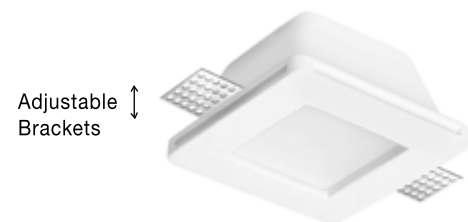

Adjustable
Brackets

new
TOBIA | 9879102

White Gypsum & Glass
Adjustable Brackets
GU10 1x35 Watt 230 Volt
IP20 Bulb Excluded
L: 12 W: 12 H: 5.5 cm
Cut Out: 12.5 x 12.5 cm