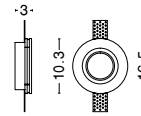

White Gypsum
GU10 1x35 Watt 230 Volt
IP20 Bulb Excluded
D:10.3 H: 3 cm
Cut Out: 10.8 cm

COSIMO | 41844402