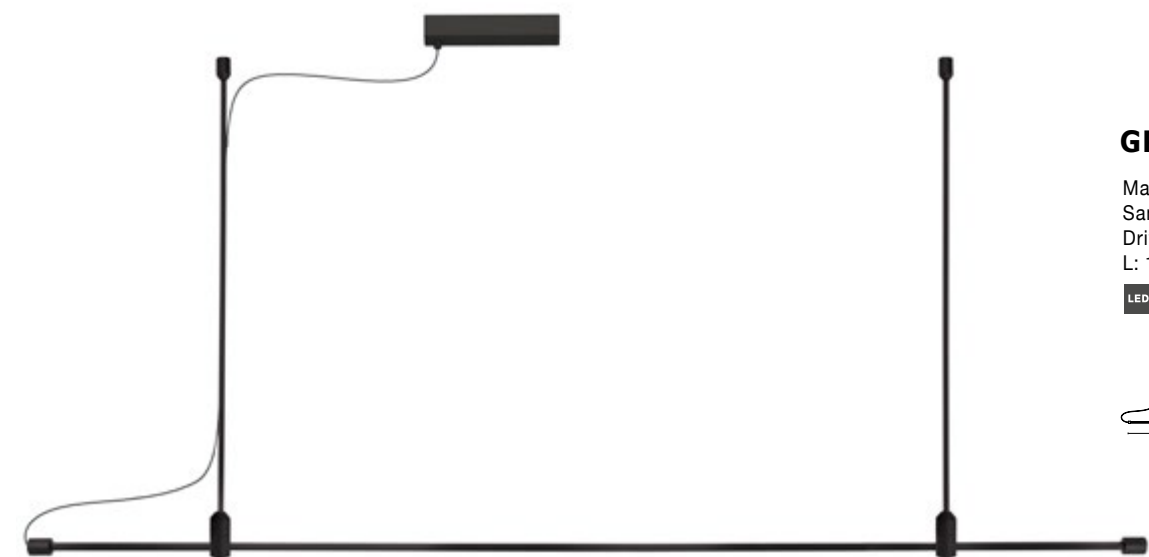

MAGNETIC

---

DECORATIVE LIGHTING SYSTEMS

**GRAMMI 01 | 9180563**

Magnetic Tubular Structure  
Sandy Black Aluminium IP20  
Driver 60 Watt AC85-265V  
L: 150 H: 120 cm

**GRAMMI**

NOVA LUCE introduces the GRAMMI series.  
A set of tubular structures compatible with a wide range of magnetic accessories designed to assemble in different shapes.  
Adjusting to the needs of every space, GRAMMI'S inovating designing reduces large inventories while preserving NOVA LUCE'S dream of delivering high quality fashionable and luxurious products.