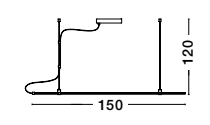

MAGNETIC

---

DECORATIVE LIGHTING SYSTEMS

**GRAMMI 01 | 9180563**

Magnetic Tubular Structure  
Sandy Black Aluminium IP20  
Driver 60 Watt AC85-265V  
L: 150 H: 120 cm

**GRAMMI**

NOVA LUCE introduces the GRAMMI series.  
A set of tubular structures compatible with a wide range of magnetic accessories designed to assemble in different shapes.  
Adjusting to the needs of every space, GRAMMI'S inovating designing reduces large inventories while preserving NOVA LUCE'S dream of delivering high quality fashionable and luxurious products.