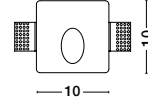

CIROCCO | 61886001

White Gypsum
LED 1 Watt CREE 3000K IP20
L: 10 W: 4.9 H: 10 cm
Cut Out: 10.3 x 10.3 cm