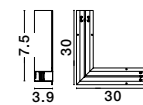

Q-CONNECTOR | 8252011

Corner Connector for Surface Magnetic Profile
Sandy Black Aluminium
L: 30 W: 30 H: 7.5 cm

SURFACE V-CONNECTOR

Q-CONNECTOR | 8252013

Corner Connector for Recess Magnetic Profile
Sandy Black Aluminium
L: 30 W: 30 H: 7.5 cm
Cut Out: 4.4 cm