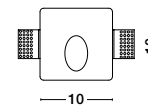

CIROCCO | 9879106

White Gypsum
LED 1 Watt CREE 3000K IP20
Waiberlon Driver Included
L: 10 W: 4.75 H: 10 cm
Cut Out: 10.3 x 10.3 cm