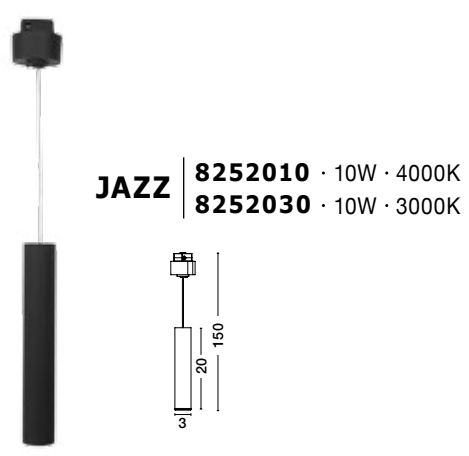

All Fittings Can Be Magnetically Installed Ensuring Tool-Free Mounting And Repositioning

Photo	Code	Material	Watt	Volt	LED Chip	Dimension (mm)	Lumen	CRI	Beam Angle	Kelvin	Protection	Adj.	Driver Included	Dim.	Class
	8254414	Sandy Black Aluminium	15W	DC24V	Philips	L:27.4 W:3.4 H:11.6	954Lm	>80	120°	4000K	IP20	✓	X	X	III
	8254418	Sandy Black Aluminium	15W	DC24V	Philips	L:27.4 W:3.4 H:11.6	860Lm	>80	120°	3000K	IP20	✓	X	X	III
	8254415	Sandy Black Aluminium	22W	DC24V	Philips	L:40.7 W:3.4 H:11.6	1400Lm	>80	120°	4000K	IP20	✓	X	X	III
	8254419	Sandy Black Aluminium	22W	DC24V	Philips	L:40.7 W:3.4 H:11.6	1230Lm	>80	120°	3000K	IP20	✓	X	X	III
	8254412	Sandy Black Aluminium	15W	DC24V	Philips	L:26.9 W:3.5 H:5.1	580Lm	>80	120°	4000K	IP20	X	X	X	III
	8254416	Sandy Black Aluminium	15W	DC24V	Philips	L:26.9 W:3.5 H:5.1	528Lm	>80	120°	3000K	IP20	X	X	X	III
	8254413	Sandy Black Aluminium	22W	DC24V	Philips	L:40.2 W:3.5 H:5.1	943Lm	>80	120°	4000K	IP20	X	X	X	III
	8254417	Sandy Black Aluminium	22W	DC24V	Philips	L:40.2 W:3.5 H:5.1	850Lm	>80	120°	3000K	IP20	X	X	X	III
	8252004	Sandy Black Aluminium	15W	DC24V	Philips	L:26.9 W:3.5 H:5.1	1080Lm	>80	35°	4000K	IP20	X	X	X	III
	8252025	Sandy Black Aluminium	15W	DC24V	Philips	L:26.9 W:3.5 H:5.1	900Lm	>80	35°	3000K	IP20	X	X	X	III
	8252006	Sandy Black Aluminium	15W	DC24V	Philips	L:27.4 W:3.4 H:11.6	1428Lm	>80	35°	4000K	IP20	✓	X	X	III
	8252027	Sandy Black Aluminium	15W	DC24V	Philips	L:27.4 W:3.4 H:11.6	1220Lm	>80	35°	3000K	IP20	✓	X	X	III
	8252005	Sandy Black Aluminium	22W	DC24V	Philips	L:40.2 W:3.5 H:5.1	1746Lm	>80	35°	4000K	IP20	X	X	X	III
	8252026	Sandy Black Aluminium	22W	DC24V	Philips	L:40.2 W:3.5 H:5.1	1480Lm	>80	35°	3000K	IP20	X	X	X	III
	8252007	Sandy Black Aluminium	22W	DC24V	Philips	L:40.7 W:3.4 H:11.6	2100Lm	>80	35°	4000K	IP20	✓	X	X	III
	8252028	Sandy Black Aluminium	22W	DC24V	Philips	L:40.7 W:3.4 H:11.6	1880Lm	>80	35°	3000K	IP20	✓	X	X	III