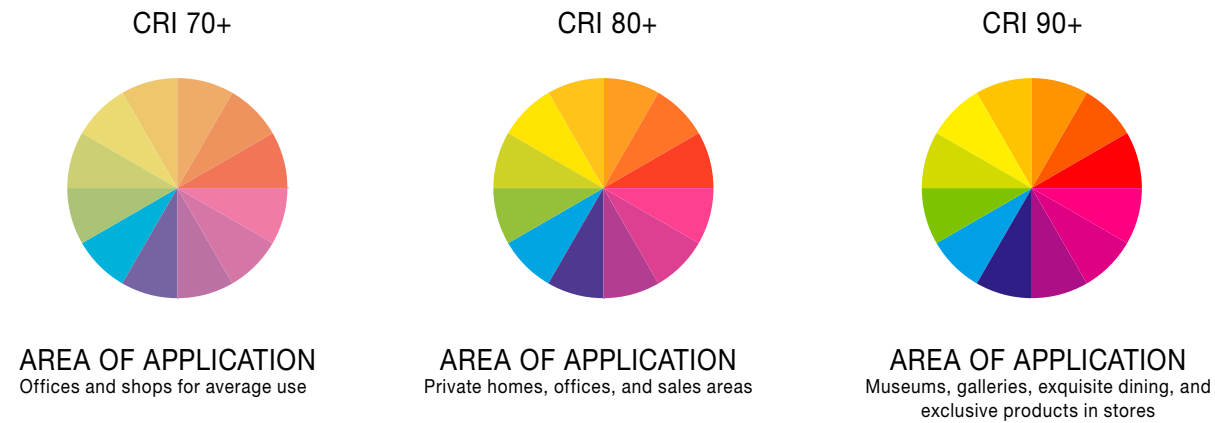

## EELI BUTTONS

**A++-E** The luminaire is compatible with bulbs of all energy classes.

**A++-A** Included highly efficient LED boards (cannot be replaced by the end consumer)