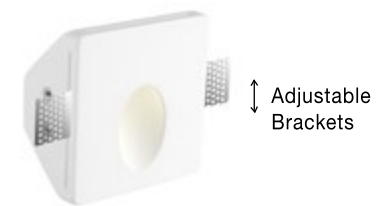

Adjustable Brackets

CIROCCO | 51886001

White Gypsum
MR11/GU4 1x20 Watt
230 Volt IP20 Bulb Excluded
L: 10 W: 4.9 H: 10 cm
Cut Out: 10.3 x 10.3 cm