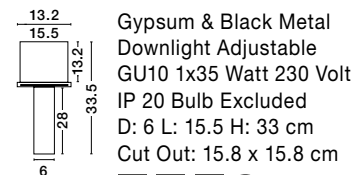

GIACOMO | 51855202

Gypsum & Black Metal
Downlight Adjustable
GU10 1x35 Watt 230 Volt
IP 20 Bulb Excluded
D: 6 L: 15.5 H: 33 cm
Cut Out: 15.8 x 15.8 cm