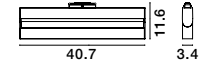

RIETI | **8254413** · 22W · 4000K
8254417 · 22W · 3000K