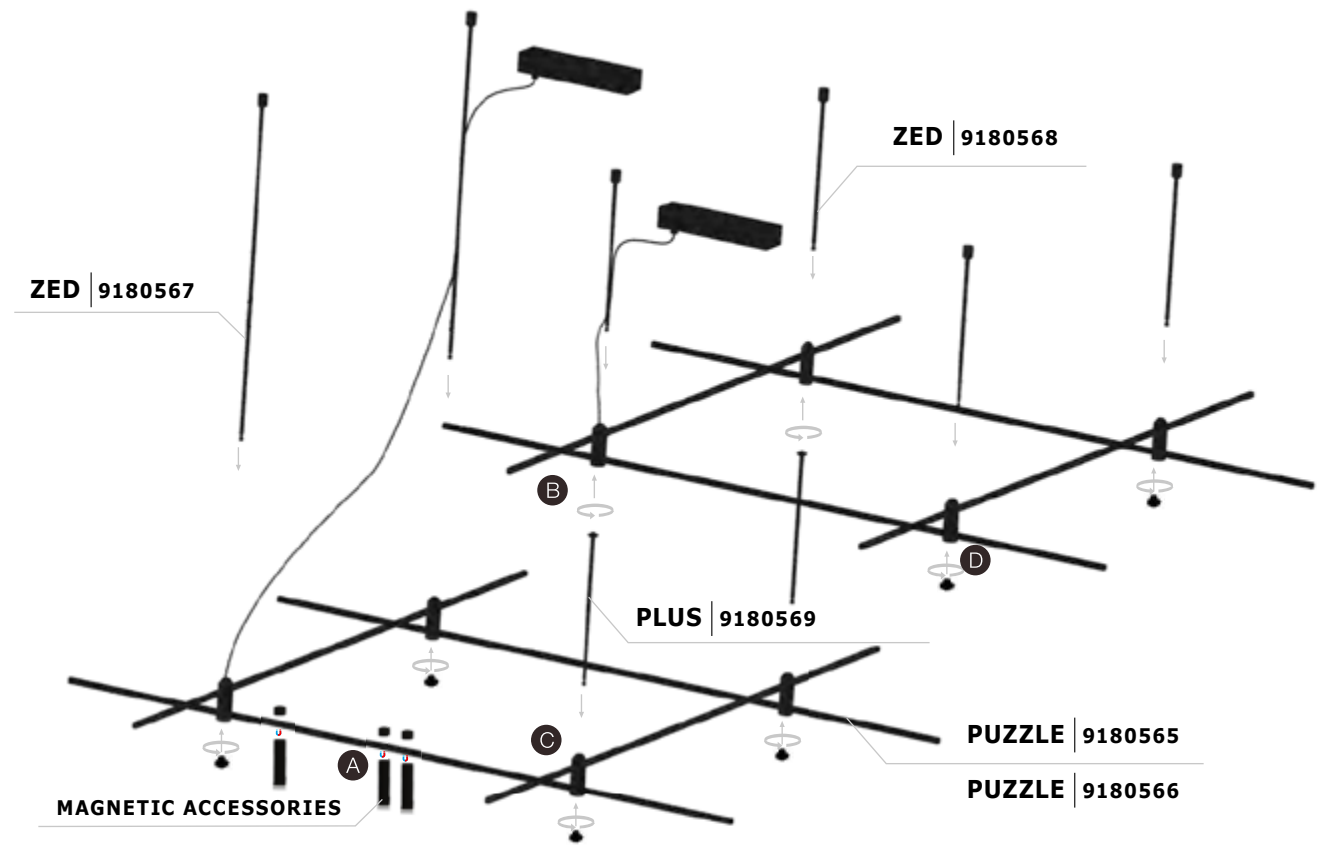

# HOW IT WORKS

step 1

CHOOSE YOUR MAGNETIC ACCESSORIES

step 2

IF YOU WANT TO COMBINE MORE THAN ONE 'PUZZLES' USE 'PLUS 9180569'

step 3

TO ADJUST THE HEIGHT CHOOSE 'ZED' 9180567 OR 9180568

MAGNETIC DECORATIVE