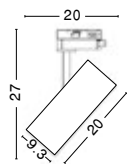

TRACK | 7770409 · 30W · 3000K
8770414 · 30W · 4000K