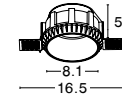

BRAD | 9017392

Sandy Black Aluminium Trimless
GU10 1x50 Watt 60Hz
220-240 Volt Adjustable
IP20 Bulb Excluded
D: 8.1 H: 5.1 cm
Cut Out: 10 cm