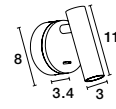

CLIP | 9030201

Sandy White Aluminium
LED Philips 3 Watt
Adjustable Switch On/Off
190Lm 3000K IP20
D: 8 W: 3.4 H: 11 cm