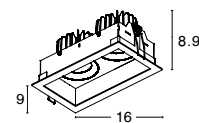

**OLBIA | 8016909**

**OLBIA | 8001402**

**OLBIA | 8059409**

**OLBIA | 8033409**

Photo	Code	Material	Recessed	LED Chip	Dimension (cm)	Cut Out (cm)	Beam Angle	Kelvin	Protection	Adjustable	Driver Included
	8018509	White & Black Aluminium	✓	X	D:9 H:7.3	7.8	36°	X	IP44	✓	X
	8016909	White & Black Aluminium	✓	X	L:9 H:8.9	8x8	36°	X	IP44	X	X
	8001402	White Aluminium	✓	X	L:9 H:8.9	8x8	36°	X	IP44	X	X
	8059409	White & Black Aluminium	✓	X	L:16 W:9 H:8.9	15x7.7	36°	X	IP44	X	X
	8033409	White Aluminium	✓	X	L:16 W:9 H:8.9	15x7.7	36°	X	IP44	X	X