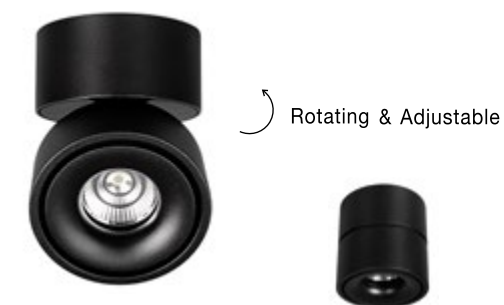

**ULTRATHIN | 9184023**  
 Sandy White Aluminium  
 LED 7x3 Watt  
 1680Lm 3000K IP20  
 D: 40 H: 150 cm

**UNIVERSAL | 62004**

Sandy White Aluminium  
 Cree COB 300mA 13 Watt  
 1140Lm 3000K IP20  
 Philips Driver  
 CRI 90 Beam Angle 38°  
 D: 10 H: 10.3 cm