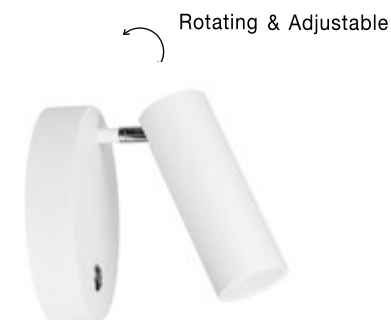

UMBERTO | 7410402

Sandy White Aluminium
Adjustable
Switch On/Off
GU10 1x35 Watt 230 Volt
IP20 Bulb Excluded
D: 15 H: 15 cm