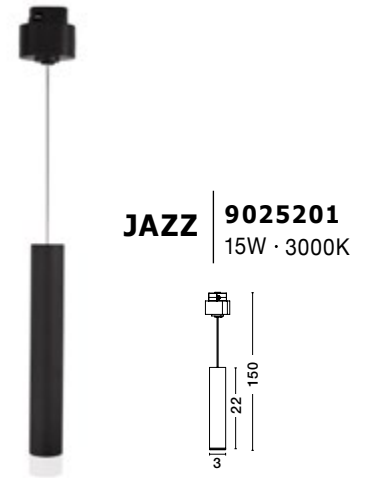

All Fittings Can Be Magnetically Installed Ensuring Tool-Free Mounting And Repositioning

Photo	Code	Material	Watt	Volt	LED Chip	Dimension (mm)	Lumen	CRI	Beam Angle	Kelvin	Protection	Adj.	Driver Included	Dim.	Class
	8254414	Sandy Black Aluminium	15W	DC24V	Philips	L:27.4 W:3.4 H:11.6	954Lm	>80	120°	4000K	IP20	✓	X	X	III
	8254418	Sandy Black Aluminium	15W	DC24V	Philips	L:27.4 W:3.4 H:11.6	860Lm	>80	120°	3000K	IP20	✓	X	X	III
	8254415	Sandy Black Aluminium	22W	DC24V	Philips	L:40.7 W:3.4 H:11.6	1400Lm	>80	120°	4000K	IP20	✓	X	X	III
	8254419	Sandy Black Aluminium	22W	DC24V	Philips	L:40.7 W:3.4 H:11.6	1230Lm	>80	120°	3000K	IP20	✓	X	X	III
	8254412	Sandy Black Aluminium	15W	DC24V	Philips	L:26.9 W:3.5 H:5.1	580Lm	>80	120°	4000K	IP20	X	X	X	III
	8254416	Sandy Black Aluminium	15W	DC24V	Philips	L:26.9 W:3.5 H:5.1	528Lm	>80	120°	3000K	IP20	X	X	X	III
	8254413	Sandy Black Aluminium	22W	DC24V	Philips	L:40.2 W:3.5 H:5.1	943Lm	>80	120°	4000K	IP20	X	X	X	III
	8254417	Sandy Black Aluminium	22W	DC24V	Philips	L:40.2 W:3.5 H:5.1	850Lm	>80	120°	3000K	IP20	X	X	X	III
	8252004	Sandy Black Aluminium	15W	DC24V	Philips	L:26.9 W:3.5 H:5.1	1080Lm	>80	35°	4000K	IP20	X	X	X	III
	8252025	Sandy Black Aluminium	15W	DC24V	Philips	L:26.9 W:3.5 H:5.1	900Lm	>80	35°	3000K	IP20	X	X	X	III
	8252006	Sandy Black Aluminium	15W	DC24V	Philips	L:27.4 W:3.4 H:11.6	1428Lm	>80	35°	4000K	IP20	✓	X	X	III
	8252027	Sandy Black Aluminium	15W	DC24V	Philips	L:27.4 W:3.4 H:11.6	1220Lm	>80	35°	3000K	IP20	✓	X	X	III
	8252005	Sandy Black Aluminium	22W	DC24V	Philips	L:40.2 W:3.5 H:5.1	1746Lm	>80	35°	4000K	IP20	X	X	X	III
	8252026	Sandy Black Aluminium	22W	DC24V	Philips	L:40.2 W:3.5 H:5.1	1480Lm	>80	35°	3000K	IP20	X	X	X	III
	8252007	Sandy Black Aluminium	22W	DC24V	Philips	L:40.7 W:3.4 H:11.6	2100Lm	>80	35°	4000K	IP20	✓	X	X	III
	8252028	Sandy Black Aluminium	22W	DC24V	Philips	L:40.7 W:3.4 H:11.6	1880Lm	>80	35°	3000K	IP20	✓	X	X	III