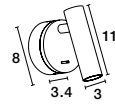

CLIP | 9030203

Satin Brass Aluminium
LED Philips 3 Watt
Adjustable Switch On/Off
190Lm 3000K IP20
D: 8 W: 3.4 H: 11 cm