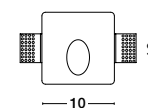

CIROCCO | 51886001

White Gypsum
MR11/GU4 1x20 Watt
230 Volt IP20 Bulb Excluded
L: 10 W: 4.9 H: 10 cm
Cut Out: 10.3 x 10.3 cm