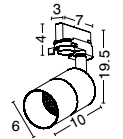

TRACK | 8008801

Sandy White Aluminium
Black Honeycomb
GU10 / MR16 1x50 Watt
Adaptor 2 wires 230 Volt
IP20 Bulb Excluded
D: 6 H: 19.5 cm

Compatible with 9052016 rail