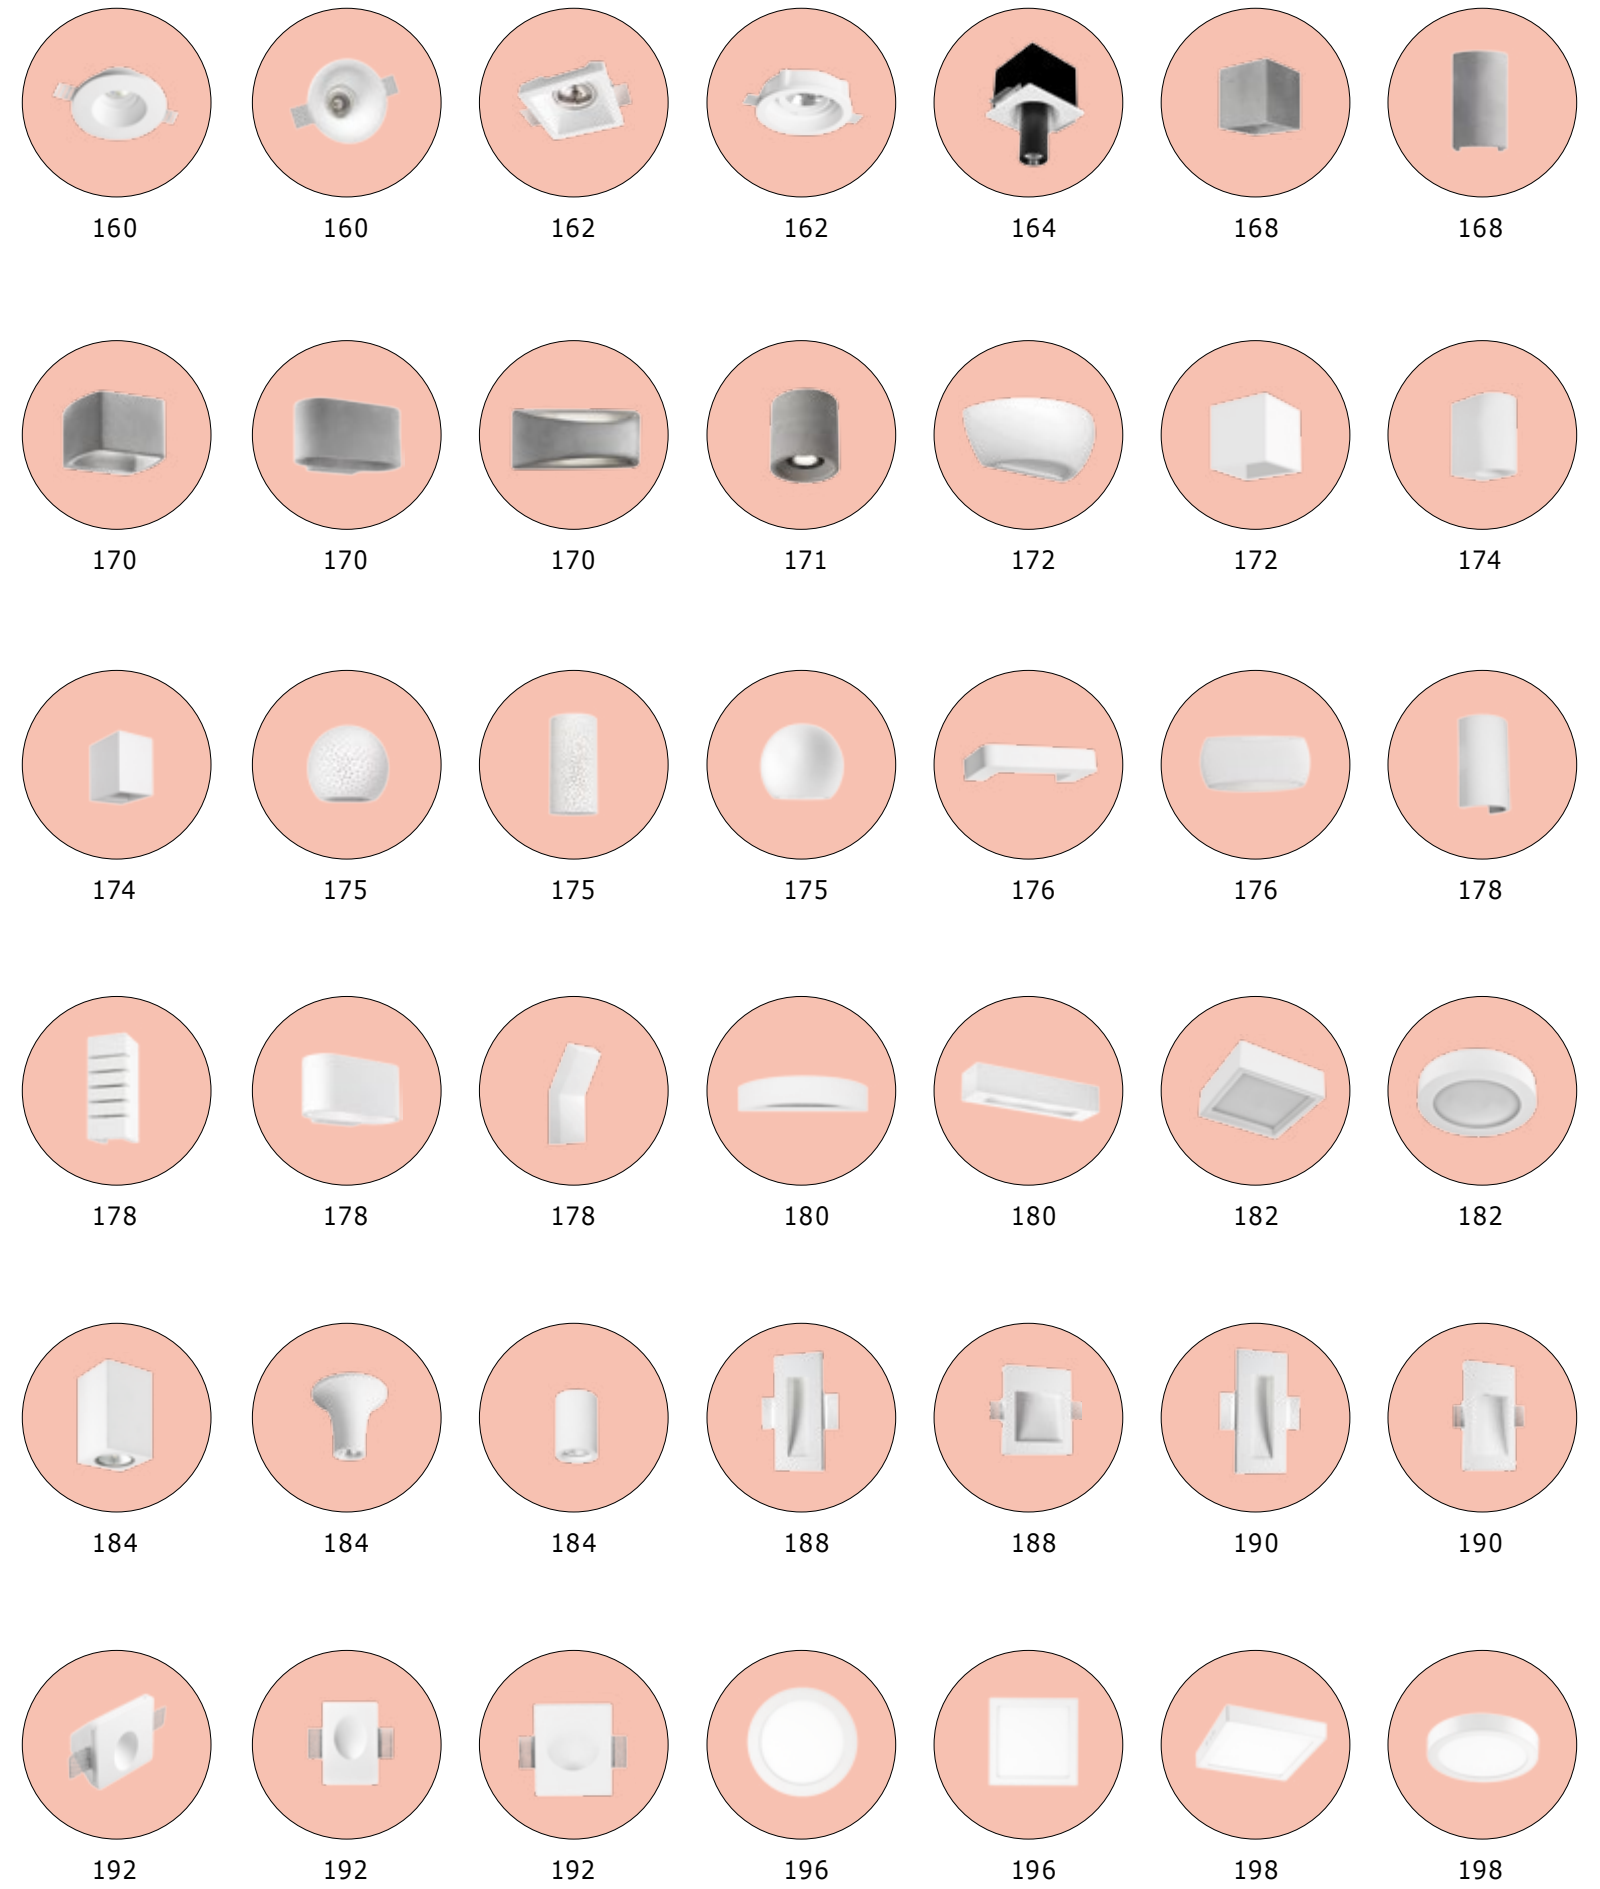

# INDEX

<b>1.0 MAGNETIC - DECORATIVE LIGHTING SYSTEMS</b>	011
1.1 ACCESSORIES	019
<b>2.0 MAGNETIC PROFILE SOLUTIONS</b>	025
2.1 PROFILE ACCESSORIES	037
2.2 CARE SYSTEM	047
<b>3.0 LINEAR LIGHTING PROFILES</b>	051
3.1 CARE SYSTEM	057
<b>4.0 SPOT LIGHTS &amp; TRACK LIGHTING SYSTEMS</b>	061
<b>5.0 DOWNLIGHT RECESSED SPOTS</b>	071
5.1 STEP LIGHTS	099
<b>6.0 DOWNLIGHT RECESSED SPOTS GU10</b>	105
6.1 MOUNTED SOLUTIONS	121
<b>7.0 DECORATIVE LIGHTS</b>	131
<b>8.0 GYPSUM &amp; CONCRETE SPOT LIGHTS</b>	153
8.1 WALL & CEILING LIGHTS	167
8.2 STEP LIGHTS	187
<b>9.0 LED PANEL</b>	195