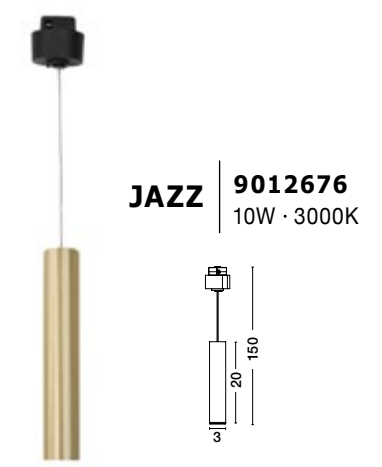

All Fittings Can Be Magnetically Installed Ensuring Tool-Free Mounting And Repositioning

Photo	Code	Material	Watt	Volt	LED Chip	Dimension (mm)	Lumen	CRI	Beam Angle	Kelvin	Protection	Adj.	Driver Included	Dim.	Class
	8254414	Sandy Black Aluminium	15W	DC24V	Philips	L:27.4 W:3.4 H:11.6	954Lm	>80	120°	4000K	IP20	✓	X	X	III
	8254418	Sandy Black Aluminium	15W	DC24V	Philips	L:27.4 W:3.4 H:11.6	860Lm	>80	120°	3000K	IP20	✓	X	X	III
	8254415	Sandy Black Aluminium	22W	DC24V	Philips	L:40.7 W:3.4 H:11.6	1400Lm	>80	120°	4000K	IP20	✓	X	X	III
	8254419	Sandy Black Aluminium	22W	DC24V	Philips	L:40.7 W:3.4 H:11.6	1230Lm	>80	120°	3000K	IP20	✓	X	X	III
	8254412	Sandy Black Aluminium	15W	DC24V	Philips	L:26.9 W:3.5 H:5.1	580Lm	>80	120°	4000K	IP20	X	X	X	III
	8254416	Sandy Black Aluminium	15W	DC24V	Philips	L:26.9 W:3.5 H:5.1	528Lm	>80	120°	3000K	IP20	X	X	X	III
	8254413	Sandy Black Aluminium	22W	DC24V	Philips	L:40.2 W:3.5 H:5.1	943Lm	>80	120°	4000K	IP20	X	X	X	III
	8254417	Sandy Black Aluminium	22W	DC24V	Philips	L:40.2 W:3.5 H:5.1	850Lm	>80	120°	3000K	IP20	X	X	X	III
	8252004	Sandy Black Aluminium	15W	DC24V	Philips	L:26.9 W:3.5 H:5.1	1080Lm	>80	35°	4000K	IP20	X	X	X	III
	8252025	Sandy Black Aluminium	15W	DC24V	Philips	L:26.9 W:3.5 H:5.1	900Lm	>80	35°	3000K	IP20	X	X	X	III
	8252006	Sandy Black Aluminium	15W	DC24V	Philips	L:27.4 W:3.4 H:11.6	1428Lm	>80	35°	4000K	IP20	✓	X	X	III
	8252027	Sandy Black Aluminium	15W	DC24V	Philips	L:27.4 W:3.4 H:11.6	1220Lm	>80	35°	3000K	IP20	✓	X	X	III
	8252005	Sandy Black Aluminium	22W	DC24V	Philips	L:40.2 W:3.5 H:5.1	1746Lm	>80	35°	4000K	IP20	X	X	X	III
	8252026	Sandy Black Aluminium	22W	DC24V	Philips	L:40.2 W:3.5 H:5.1	1480Lm	>80	35°	3000K	IP20	X	X	X	III
	8252007	Sandy Black Aluminium	22W	DC24V	Philips	L:40.7 W:3.4 H:11.6	2100Lm	>80	35°	4000K	IP20	✓	X	X	III
	8252028	Sandy Black Aluminium	22W	DC24V	Philips	L:40.7 W:3.4 H:11.6	1880Lm	>80	35°	3000K	IP20	✓	X	X	III