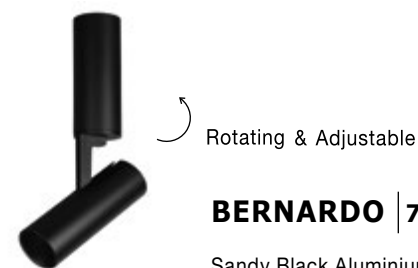

Rotating & Adjustable

BERNARDO | 7404601

Sandy Black Aluminium
LED COB 13 Watt Cree
1140Lm 3000K IP20
CRI 90 Adjustable
Philips Driver
D: 5 H: 14 H₂: 28 cm