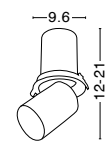

JUNO | 7770442 · 15W