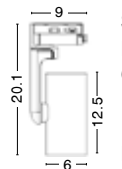

TRACK | 9701101

Sandy White Aluminium
Black Honeycomb
GU10 Adaptor 3 wires
1x50 Watt 230 Volt
IP20 Bulb Excluded
D: 6 H: 20.1 cm

Compatible with 9712103 rail