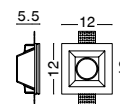

new
TOBIA | 9879101

White Gypsum
Adjustable Brackets
GU10 1x35 Watt 230 Volt
IP20 Bulb Excluded
L: 12 W: 12 H: 5.5 cm
Cut Out: 12.5 x 12.5 cm