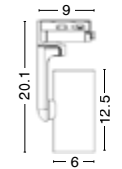

TRACK | 9701102

Sandy Black Aluminium
Black Honeycomb
GU10 Adaptor 3 wires
1x50 Watt 230 Volt
IP20 Bulb Excluded
D: 6 H: 20.1 cm

Compatible with 9712104 rail