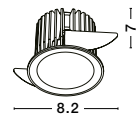

GEMA | 62006