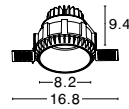

BELLUNO | 8019310