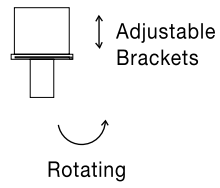

GIACOMO | 51855201

Gypsum & White Metal
Downlight Adjustable
GU10 1x35 Watt 230 Volt
IP 20 Bulb Excluded
D: 6 L: 15.5 H: 33 cm
Cut Out: 15.8 x 15.8 cm

GIACOMO | 51855401

Gypsum & White Metal
Downlight Adjustable
GU10 1x35 Watt 230 Volt
IP 20 Bulb Excluded
D: 6 L: 15.5 H: 23 cm
Cut Out: 15.8 x 15.8 cm

GIACOMO | 51855402

Gypsum & Black Metal
Downlight Adjustable
GU10 1x35 Watt 230 Volt
IP 20 Bulb Excluded
D: 6 L: 15.5 H: 23 cm
Cut Out: 15.8 x 15.8 cm

GIACOMO | 51855202

Gypsum & Black Metal
Downlight Adjustable
GU10 1x35 Watt 230 Volt
IP 20 Bulb Excluded
D: 6 L: 15.5 H: 33 cm
Cut Out: 15.8 x 15.8 cm