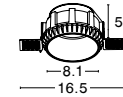

BRAD | 9017391

Sandy White Aluminium Trimless
GU10 1x50 Watt 60Hz
220-240 Volt Adjustable
IP20 Bulb Excluded
D: 8.1 H: 5.1 cm
Cut Out: 10 cm