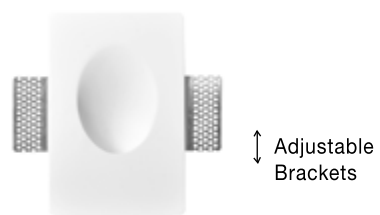

Adjustable Brackets

**CIROCCO | 9188626**

White Gypsum  
LED 1 Watt CREE 3000K IP20  
L: 12 W: 5.5 H: 18 cm  
Cut Out: 12.3 x 18.3 cm

Adjustable Brackets

**CIROCCO | 9602615**

White Gypsum  
GU10 1x50 Watt 230 Volt  
IP20 Bulb Excluded  
L: 21 W: 7.8 H: 25 cm  
Cut Out: 21.3 x 25.3 cm