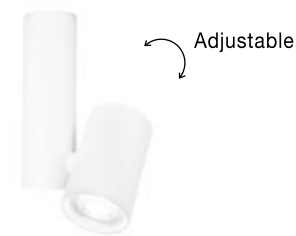

BERNARDO | 7409002

Sandy White Aluminium
GU10 1x35 Watt 230 Volt
IP20 Bulb Excluded
Adjustable
D: 6 H: 11 H₂: 29 cm