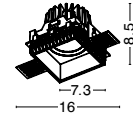

BELLUNO | 8019109