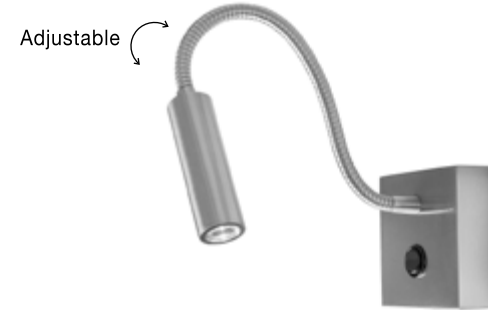

MADISON | 8128201

Chrome Aluminium
Adjustable Switch On/Off
LED Samsung 3 Watt
190Lm 3000K IP20
L: 32 W: 8 H: 31 cm