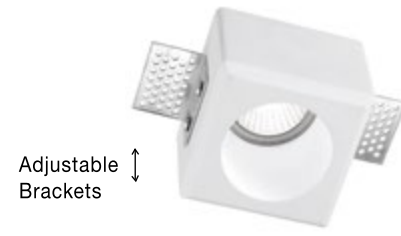

Adjustable
Brackets

COSIMO | 7100461

White Gypsum
Adjustable Brackets
GU10 1x35 Watt 230 Volt
IP20 Bulb Excluded
L: 8 W: 8 H: 6 cm
Cut Out: 8.5 x 8.5 cm