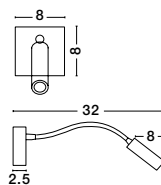

MADISON | 8128202

Sandy White Aluminium
Adjustable Switch On/Off
LED Samsung 3 Watt
190Lm 3000K IP20
L: 32 W: 8 H: 31 cm