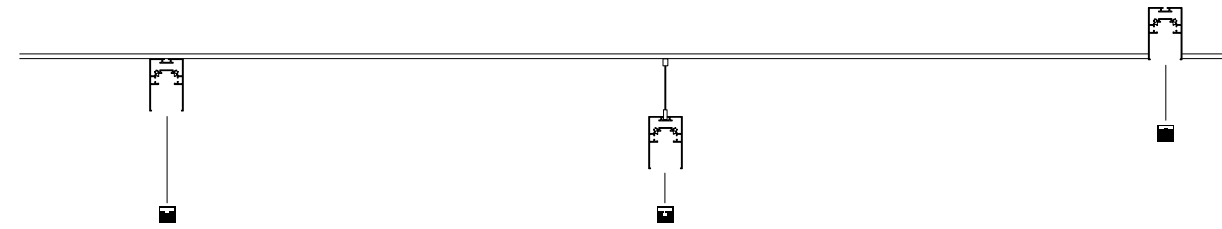

LINEAR LIGHTING  
PROFILES

SURFACE MOUNTED

PENDANT SUSPENDED

BUILT IN RECESSED

SURFACE

**GENT** | **8254401** · 40W · 4000K  
**8254429** · 40W · 3000K

**GENT** | **8254402** · 40W · 4000K  
**8254430** · 40W · 3000K