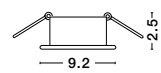

step 2

READY

**MAKE IT IDEAL FOR YOU**

**LAMP OR COB?**

CHOOSE THE FRAME:  
BLACK OR WHITE?

**ENZO | 834801**

Sandy White Aluminium  
Consists of 3 Parts  
GU10 1x50 Watt 230 Volt  
IP20 Bulb Excluded  
D: 9.2 H: 2.5 cm  
Cut Out: 7.8 cm