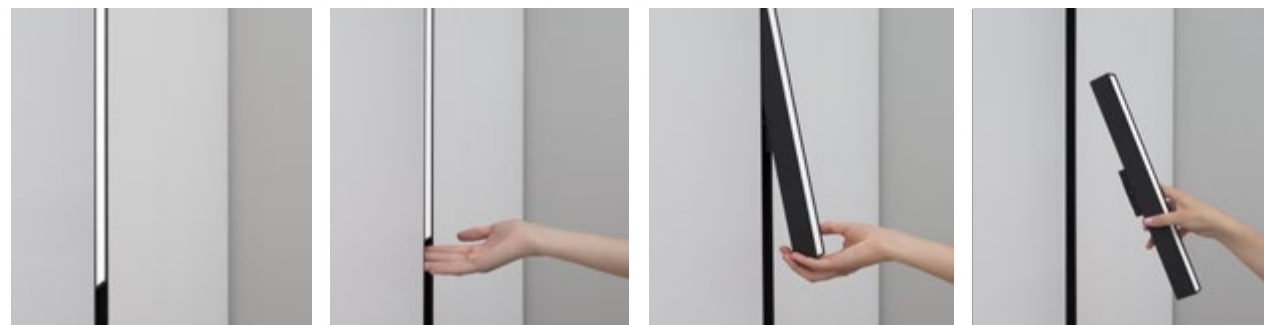

All Fittings Can Be Magnetically Installed Ensuring Tool-Free Mounting And Repositioning

Photo	Code	Material	Watt	Volt	LED Chip	Dimension (mm)	Lumen	CRI	Beam Angle	Kelvin	Protection	Adj.	Driver Included	Dim.	Class
	8254414	Sandy Black Aluminium	15W	DC24V	Philips	L:27.4 W:3.4 H:11.6	954Lm	>80	120°	4000K	IP20	✓	X	X	III
	8254418	Sandy Black Aluminium	15W	DC24V	Philips	L:27.4 W:3.4 H:11.6	860Lm	>80	120°	3000K	IP20	✓	X	X	III
	8254415	Sandy Black Aluminium	22W	DC24V	Philips	L:40.7 W:3.4 H:11.6	1400Lm	>80	120°	4000K	IP20	✓	X	X	III
	8254419	Sandy Black Aluminium	22W	DC24V	Philips	L:40.7 W:3.4 H:11.6	1230Lm	>80	120°	3000K	IP20	✓	X	X	III
	8254412	Sandy Black Aluminium	15W	DC24V	Philips	L:26.9 W:3.5 H:5.1	580Lm	>80	120°	4000K	IP20	X	X	X	III
	8254416	Sandy Black Aluminium	15W	DC24V	Philips	L:26.9 W:3.5 H:5.1	528Lm	>80	120°	3000K	IP20	X	X	X	III
	8254413	Sandy Black Aluminium	22W	DC24V	Philips	L:40.2 W:3.5 H:5.1	943Lm	>80	120°	4000K	IP20	X	X	X	III
	8254417	Sandy Black Aluminium	22W	DC24V	Philips	L:40.2 W:3.5 H:5.1	850Lm	>80	120°	3000K	IP20	X	X	X	III
	8252004	Sandy Black Aluminium	15W	DC24V	Philips	L:26.9 W:3.5 H:5.1	1080Lm	>80	35°	4000K	IP20	X	X	X	III
	8252025	Sandy Black Aluminium	15W	DC24V	Philips	L:26.9 W:3.5 H:5.1	900Lm	>80	35°	3000K	IP20	X	X	X	III
	8252006	Sandy Black Aluminium	15W	DC24V	Philips	L:27.4 W:3.4 H:11.6	1428Lm	>80	35°	4000K	IP20	✓	X	X	III
	8252027	Sandy Black Aluminium	15W	DC24V	Philips	L:27.4 W:3.4 H:11.6	1220Lm	>80	35°	3000K	IP20	✓	X	X	III
	8252005	Sandy Black Aluminium	22W	DC24V	Philips	L:40.2 W:3.5 H:5.1	1746Lm	>80	35°	4000K	IP20	X	X	X	III
	8252026	Sandy Black Aluminium	22W	DC24V	Philips	L:40.2 W:3.5 H:5.1	1480Lm	>80	35°	3000K	IP20	X	X	X	III
	8252007	Sandy Black Aluminium	22W	DC24V	Philips	L:40.7 W:3.4 H:11.6	2100Lm	>80	35°	4000K	IP20	✓	X	X	III
	8252028	Sandy Black Aluminium	22W	DC24V	Philips	L:40.7 W:3.4 H:11.6	1880Lm	>80	35°	3000K	IP20	✓	X	X	III