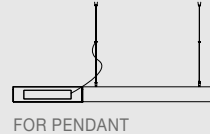

POWER CONNECTOR | 9252015

Integrated Pre Wired Power Feed
Used on Magnetic Profile to Connect
the Final Profile with Driver

CONNECTOR | 8252015

Mechanical-Electrical Connector
Used on Recess and Surface Magnetic
Profile to Connect two Profiles Together
L: 10 W: 4.2 H: 2.1 cm

KIT | 8252017

Set of accessories for
Pendant Application of
Magnetic Rail

SCREW | 8252016

Screws for Ceiling Application

CAP | 8252003

End Cap for Profile Cover
Sandy Black Aluminium Frame
L: 3.9 W: 0.2 H: 7.5 cm

HOW IT WORKS

USE THE CONNECTOR

TWO APPLICABLE WAYS

OR

PLACE END CAPS

CONNECT THE COMPATIBLE DRIVER

OR

COVER | 9012677

Cutable Cover for Magnetic Rail
Sandy Black PVC Cover
L: 1 meter

BOX | 8252037

Fedder Power Included Driver
120 Watt Philips DC24V
Used for Surface and Hanging
Driver Placement
L: 40 H: 7.5 cm

BOX | 8252038

Fedder Box Excluded Driver
Used for Surface and Hanging
Driver Placement
L: 40 H: 7.5 cm

DRIVER | 8252019

Philips Driver
60 Watt
Input: 220-240V AC
Output: 24V DC 2.5A

DRIVER | 8252020

Philips Driver
120 Watt
Input 220-240V AC
Output: 24V DC

DRIVER | 8252021

Philips Driver
180 Watt
Input 220-240V AC
Output: 24V DC

SMART DEVICE | 9011103

Connect it between driver and
power of magnetic profile.
Using a dimmable driver and this
device you can have a dimmable
result on SMD products.