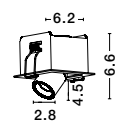

DESERT | 9075916

Rotating