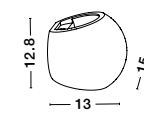

SANDRO | 7200601

White Gypsum
G9 1x40 Watt 230 Volt
IP20 Bulb Excluded
D: 15 W: 13 H: 12.8 cm