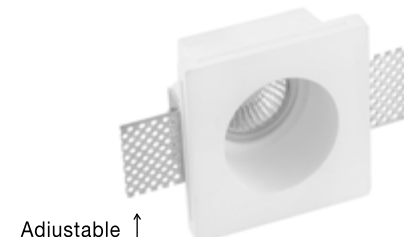

Adjustable
Brackets

new

TOBIA | 9879112

White Gypsum
Adjustable Brackets
GU10 1x35 Watt 230 Volt
IP20 Bulb Excluded
L: 9.5 W: 9.5 H: 5 cm
Cut Out: 9 x 9 cm