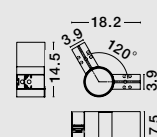

TREE 01 | 8252035

Corner 2V - 120°
Connector between two tracks
Sandy Black Aluminium
L: 18 W: 14 H: 7.5 cm