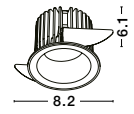

GIO | 620014