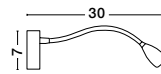

**FLEX | 9701611**

Sandy White Aluminium  
Adjustable Switch On/Off  
LED 3 Watt  
190Lm 3000K IP20  
D: 7 H: 30 cm

**FLEX | 9701613**

Chrome Aluminium  
Adjustable Switch On/Off  
LED 3 Watt  
190Lm 3000K IP20  
D: 7 H: 30 cm