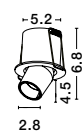

DESERT | 9072815

Rotating