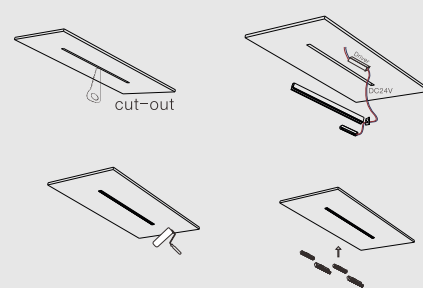

BUXTON

With Buxton 01 and Buxton 02, Nova Luce takes it to the next level in the profile section. These profiles offer the highest degree of freedom and flexibility, as all modules have magnetic application. Buxton 01 and Buxton 02 allow for neat, trimless installation, while Buxton 01 could be used for projects where surface mounting is required.