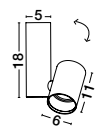

BERNARDO | 7409001

Sandy Black Aluminium
GU10 1x35 Watt 230 Volt
IP20 Bulb Excluded
Adjustable
D: 6 H: 11 H₂: 29 cm