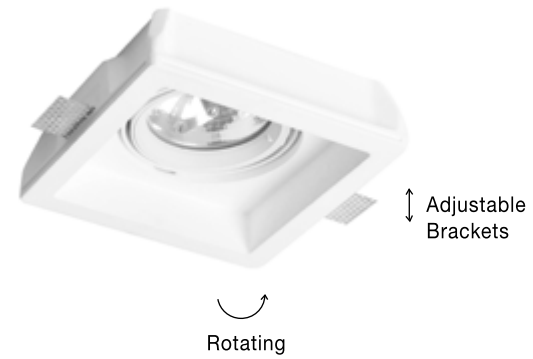

VITALE | 51850801

White Gypsum
Adjustable Brackets
AR111 1x100 Watt 230 Volt
IP20 Bulb Excluded
Adjustable
L: 21 W: 21 D: 6.7 cm
Cut Out: 21.5 x 21.5 cm

VITALE | 51851001

White Gypsum
Adjustable Brackets
AR111 1x100 Watt 230 Volt
IP20 Bulb Excluded
Adjustable
D: 21 W: 21 H: 6.7 cm
Cut Out: 21.5 x 21.5 cm

VITALE | 41849601

White Gypsum
Adjustable Brackets
AR111 1x50 Watt 230 Volt
IP 20 Bulb Excluded
L: 20 W: 20 H: 8.5 cm
Cut Out: 20.5 x 20.5 cm

VITALE | 41849401

White Gypsum
Adjustable Brackets
AR111 1x50 Watt 230 Volt
IP 20 Bulb Excluded
L: 20 W: 20 H: 8.5 cm
Cut Out: 20.5 cm