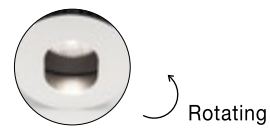

DRIVER | 9020171

Driver 10W Philips
Input: 100-240V AC 50/60Hz
Output: 12-24VDC 500mA
Not Dimmable