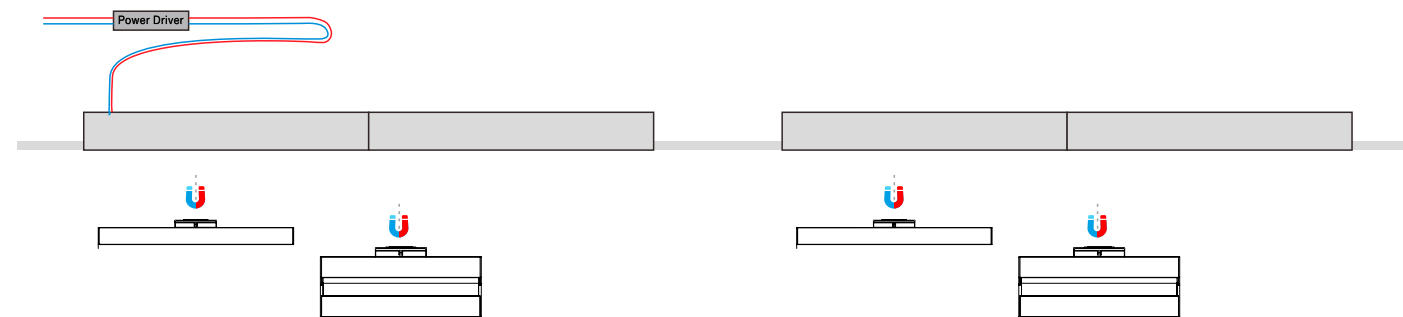

Adjustable

CARE SYSTEM

Care is an intelligent and innovative control solution for a large number of magnetic and linear devices. The smart lighting technology has been designed with energy efficiency and comfort in mind that will transform every space into something special. The Brightness and colour temperature can be adjusted through the Care System or through the smartphone Application **LIGHT MIND**.

LIGHT MIND WIRELESS APPLICATION

The **LIGHT MIND** application is a wireless dimming solution enabling you to control and manage a selection of luminaires from your mobile devices (IOS or Android). **LIGHT MIND** enabled luminaires can also be controlled from a regular wall switch without the app.

For more information and technical info please go to www.novaluce.gr

Photo	Code	Material	Watt	Volt	LED Chip	Dimension (cm)	Lumen	CRI	Beam Angle	Kelvin	Protection	Adj.	Driver Included	Dim.	Class
	8252022	Sandy Black Aluminium	30W	DC24V	Philips	L:40.7 W:3.4 H:11.6	300-3000Lm	>80	120°	3000-6500K	IP20	✓	✗	✓	III
	8252023	Sandy Black Aluminium	40W	DC24V	Philips	L:98.9 W:4.4 H:8.75	400-4000Lm	>80	120°	3000-6500K	IP20	✗	✗	✓	III