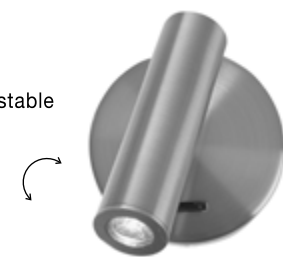

LAREDO | 8140521

Sandy White Aluminium
LED Samsung 3 Watt
Adjustable Switch On/Off
190Lm 3000K IP20
L: 11 W: 9 H: 11 cm

Rotating & Adjustable

LAREDO | 8140522

Chrome Aluminium
LED Samsung 3 Watt
Adjustable Switch On/Off
190Lm 3000K IP20
L: 11 W: 9 H: 11 cm