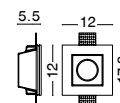

new
TOBIA | 9879102

White Gypsum & Glass
Adjustable Brackets
GU10 1x35 Watt 230 Volt
IP20 Bulb Excluded
L: 12 W: 12 H: 5.5 cm
Cut Out: 12.5 x 12.5 cm