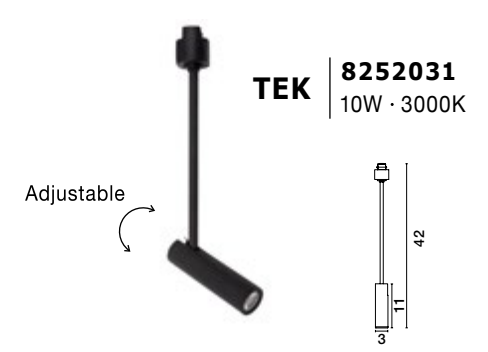

All Fittings Can Be Magnetically Installed Ensuring Tool-Free Mounting And Repositioning

Photo	Code	Material	Watt	Volt	LED Chip	Dimension (mm)	Lumen	CRI	Beam Angle	Kelvin	Protection	Adj.	Driver Included	Dim.	Class
	8254414	Sandy Black Aluminium	15W	DC24V	Philips	L:27.4 W:3.4 H:11.6	954Lm	>80	120°	4000K	IP20	✓	X	X	III
	8254418	Sandy Black Aluminium	15W	DC24V	Philips	L:27.4 W:3.4 H:11.6	860Lm	>80	120°	3000K	IP20	✓	X	X	III
	8254415	Sandy Black Aluminium	22W	DC24V	Philips	L:40.7 W:3.4 H:11.6	1400Lm	>80	120°	4000K	IP20	✓	X	X	III
	8254419	Sandy Black Aluminium	22W	DC24V	Philips	L:40.7 W:3.4 H:11.6	1230Lm	>80	120°	3000K	IP20	✓	X	X	III
	8254412	Sandy Black Aluminium	15W	DC24V	Philips	L:26.9 W:3.5 H:5.1	580Lm	>80	120°	4000K	IP20	X	X	X	III
	8254416	Sandy Black Aluminium	15W	DC24V	Philips	L:26.9 W:3.5 H:5.1	528Lm	>80	120°	3000K	IP20	X	X	X	III
	8254413	Sandy Black Aluminium	22W	DC24V	Philips	L:40.2 W:3.5 H:5.1	943Lm	>80	120°	4000K	IP20	X	X	X	III
	8254417	Sandy Black Aluminium	22W	DC24V	Philips	L:40.2 W:3.5 H:5.1	850Lm	>80	120°	3000K	IP20	X	X	X	III
	8252004	Sandy Black Aluminium	15W	DC24V	Philips	L:26.9 W:3.5 H:5.1	1080Lm	>80	35°	4000K	IP20	X	X	X	III
	8252025	Sandy Black Aluminium	15W	DC24V	Philips	L:26.9 W:3.5 H:5.1	900Lm	>80	35°	3000K	IP20	X	X	X	III
	8252006	Sandy Black Aluminium	15W	DC24V	Philips	L:27.4 W:3.4 H:11.6	1428Lm	>80	35°	4000K	IP20	✓	X	X	III
	8252027	Sandy Black Aluminium	15W	DC24V	Philips	L:27.4 W:3.4 H:11.6	1220Lm	>80	35°	3000K	IP20	✓	X	X	III
	8252005	Sandy Black Aluminium	22W	DC24V	Philips	L:40.2 W:3.5 H:5.1	1746Lm	>80	35°	4000K	IP20	X	X	X	III
	8252026	Sandy Black Aluminium	22W	DC24V	Philips	L:40.2 W:3.5 H:5.1	1480Lm	>80	35°	3000K	IP20	X	X	X	III
	8252007	Sandy Black Aluminium	22W	DC24V	Philips	L:40.7 W:3.4 H:11.6	2100Lm	>80	35°	4000K	IP20	✓	X	X	III
	8252028	Sandy Black Aluminium	22W	DC24V	Philips	L:40.7 W:3.4 H:11.6	1880Lm	>80	35°	3000K	IP20	✓	X	X	III