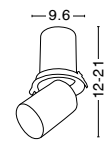

JUNO | 7770443 · 15W