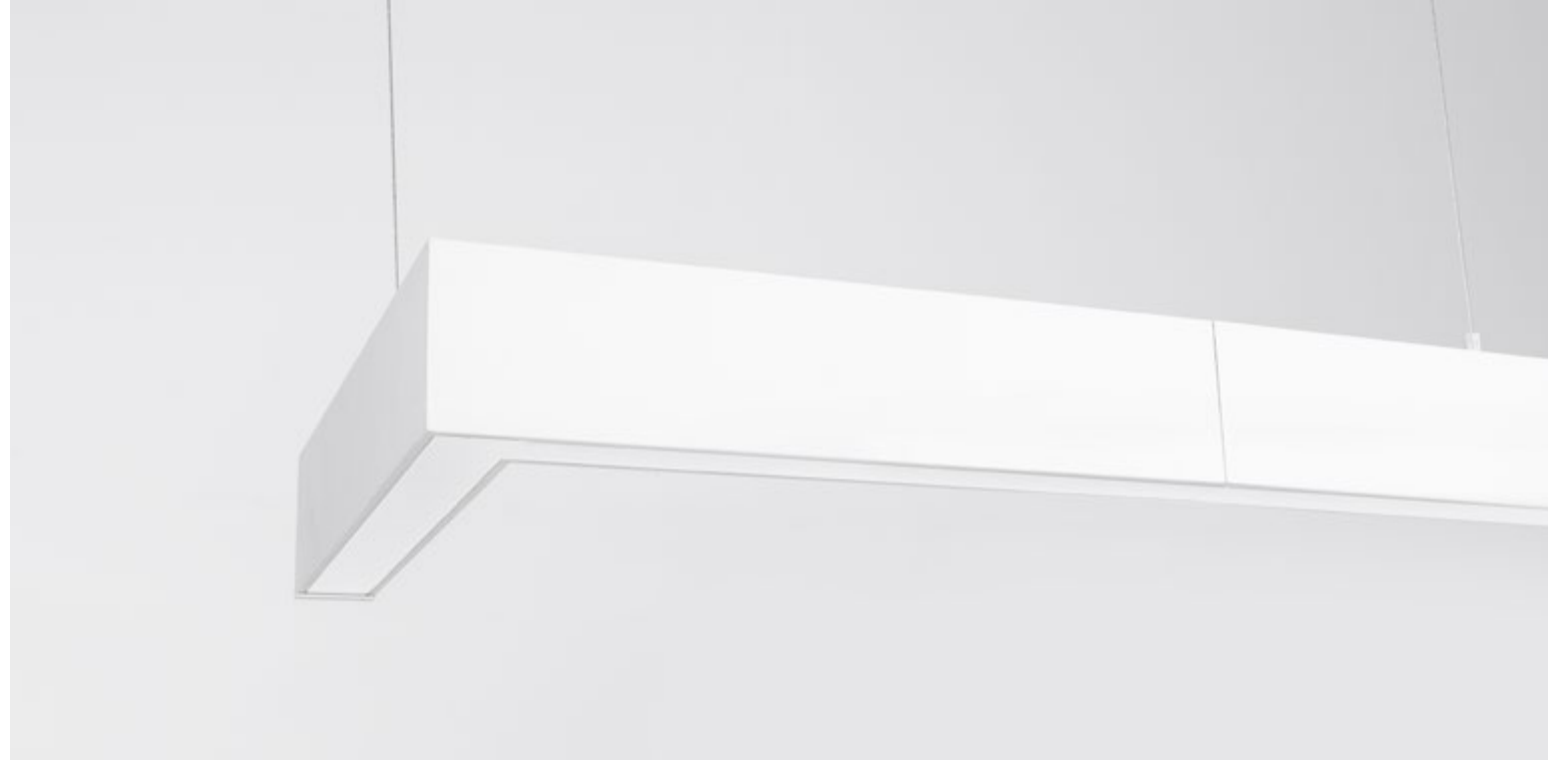

SURFACE

Photo	Code	Material	Watt	Volt	LED Chip	Dimension (cm)	Lumen	CRI	Beam Angle	Kelvin	Protection	Adj.	Driver Included	Dim.	Class
	9054443	Sandy White Alum.	20W	AC220-240V	Epistar	L:34.5 W:3.8 H:7	1380Lm	>80	120°	4000K	IP20	X	✓	X	I
	9054441	Sandy White Alum.	20W	AC220-240V	Epistar	L:34.5 W:3.8 H:7	1250Lm	>80	120°	3000K	IP20	X	✓	X	I
	8254443	Sandy White Alum.	20W	AC220-240V	Epistar	L:34.5 W:3.8 H:7	1380Lm	>80	120°	4000K	IP20	X	✓	X	I
	8254441	Sandy White Alum.	20W	AC220-240V	Epistar	L:34.5 W:3.8 H:7	1250Lm	>80	120°	3000K	IP20	X	✓	X	I
	8254444	Sandy Black Alum.	20W	AC220-240V	Epistar	L:34.5 W:3.8 H:7	1380Lm	>80	120°	4000K	IP20	X	✓	X	I
	8254442	Sandy Black Alum.	20W	AC220-240V	Epistar	L:34.5 W:3.8 H:7	1250Lm	>80	120°	3000K	IP20	X	✓	X	I

Photo	Code	Material	Watt	Volt	LED Chip	Dimension (cm)	Lumen	CRI	Beam Angle	Kelvin	Protection	Adj.	Driver Included	Dim.	Class
	8254408	Sandy White Aluminium	20W	AC220-240V	Epistar	L:34.5 W:3.8 H:7	1380Lm	>80	120°	4000K	IP20	X	✓	X	I
	8254433	Sandy White Aluminium	20W	AC220-240V	Epistar	L:34.5 W:3.8 H:7	1250Lm	>80	120°	3000K	IP20	X	✓	X	I
	8254409	Sandy White Aluminium	20W	AC220-240V	Epistar	L:34.5 W:3.8 H:7	1380Lm	>80	120°	4000K	IP20	X	✓	X	I
	8254434	Sandy White Aluminium	20W	AC220-240V	Epistar	L:34.5 W:3.8 H:7	1250Lm	>80	120°	3000K	IP20	X	✓	X	I
	8254420	Sandy White Aluminium	20W	AC220-240V	Epistar	L:34.5 W:3.8 H:7	1380Lm	>80	120°	3000K	IP20	X	✓	X	I
	8254421	Sandy Black Aluminium	20W	AC220-240V	Epistar	L:34.5 W:3.8 H:7	1250Lm	>80	120°	3000K	IP20	X	✓	X	I