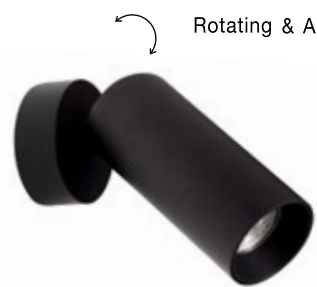

DEXTER | 821601

Sandy Black Aluminium
Adjustable
GU10 1x35 Watt 230 Volt
IP20 Bulb Excluded
D: 6.2 H: 15 cm