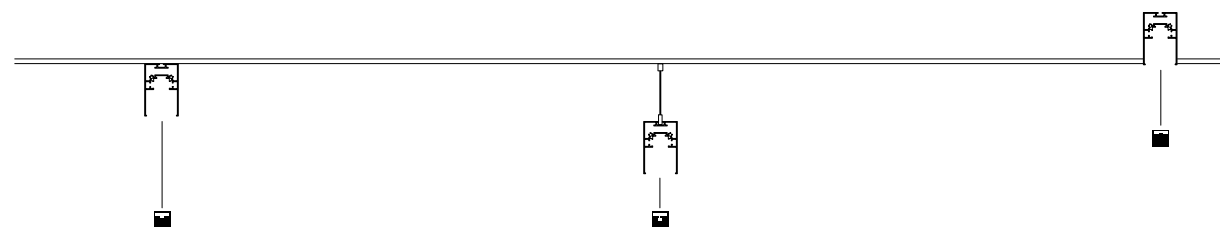

SURFACE MOUNTED

PENDANT SUSPENDED

BUILT IN RECESSED

Surface or Pendant
Magnetic Profile IP20
Sandy Black Aluminium
Max Power 300 Watt
L: 100 W: 3.9 H: 7.5 cm