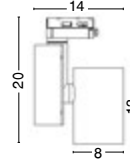

Photo	Code	Material	Watt	Driver	LED Chip	Dimension (cm)	Lumen	CRI	Beam Angle	Kelvin	Protection	Adaptor	Driver Included
	7770405	White Aluminium	30W	Philips	Philips	D:8.1 H:21	3100Lm	>80	24° / 36° / 60°	3000K	IP20	3 Wires	✓
	7770406	Black Aluminium	30W	Philips	Philips	D:8.1 H:21	3100Lm	>80	24° / 36° / 60°	3000K	IP20	3 Wires	✓
	7770401	White Aluminium	30W	Philips	Philips	D:8 H:20	3100Lm	>80	24° / 36° / 60°	3000K	IP20	4 Wires	✓
	7770402	Black Aluminium	30W	Philips	Philips	D:8 H:20	3100Lm	>80	24° / 36° / 60°	3000K	IP20	4 Wires	✓