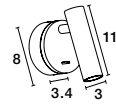

CLIP | 9030202

Sandy Black Aluminium
LED Philips 3 Watt
Adjustable Switch On/Off
190Lm 3000K IP20
D: 8 W: 3.4 H: 11 cm