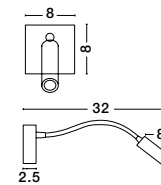

MADISON | 8128201

Chrome Aluminium
Adjustable Switch On/Off
LED Samsung 3 Watt
190Lm 3000K IP20
L: 32 W: 8 H: 31 cm