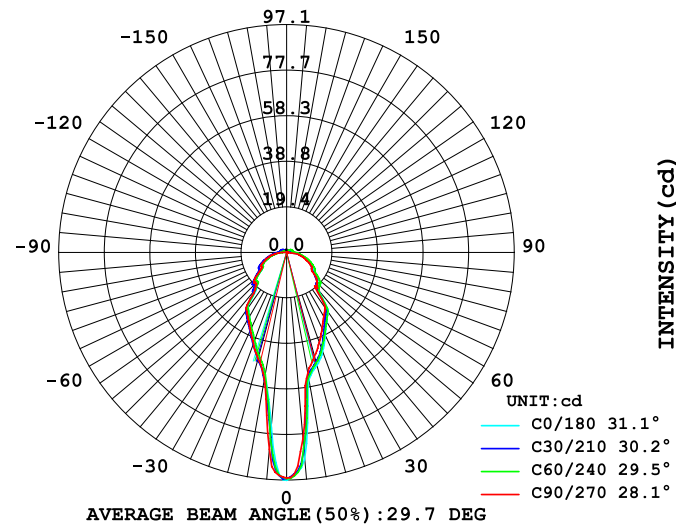

PHOTOMETRICS

TECHNICAL INFO

LUMINOUS INTENSITY DISTRIBUTION