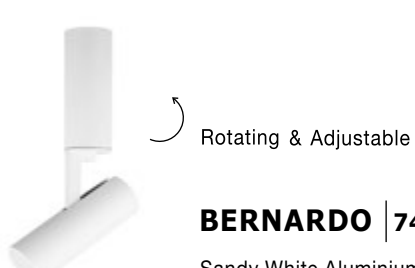

**BERNARDO | 7409001**

Sandy Black Aluminium  
GU10 1x35 Watt 230 Volt  
IP20 Bulb Excluded  
Adjustable  
D: 6 H: 11 H<sub>2</sub>: 29 cm

Rotating & Adjustable

**BERNARDO | 7404601**

Sandy Black Aluminium  
LED COB 13 Watt Cree  
1140Lm 3000K IP20  
CRI 90 Adjustable  
Philips Driver  
D: 5 H: 14 H<sub>2</sub>: 28 cm