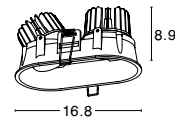

Rotating

**LAZIO | 8000502**

Rotating

**LAZIO | 8000503**

Rotating

**SELENE | 9071021**

**SELENE | 9071022**

Photo	Code	Material	Recessed	LED Chip	Dimension (cm)	Cut Out (cm)	Beam Angle	Kelvin	Protection	Adjustable	Driver Included
	8044809	White Aluminium	✓	X	L:16.8 W:9 H:8.9	16 x 8.2	36°	X	IP54	✓	X
	8000502	White Aluminium	✓	X	D:9.2 H:5.4	8.2	36°	X	IP54	✓	X
	8000503	Black Aluminium	✓	X	D:9.2 H:5.4	8.2	36°	X	IP54	✓	X
	8044909	White Aluminium	✓	X	D:9 H:8.6	8.2	36°	X	IP54	✓	X
	9071021	White Aluminium	✓	X	L:8.2 H:7.9	7.6	36°	X	IP54	X	X
	9071022	Black Aluminium	✓	X	L:8.2 H:7.9	7.6	36°	X	IP54	X	X