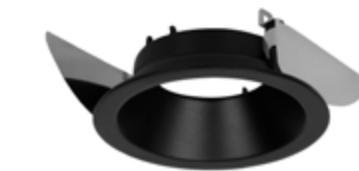

**RAENA | 62200**

Sandy White Aluminium  
GU10 1x50 Watt  
Bulb Excluded  
D: 8.2 H: 2.2 cm  
Cut Out: 7.5 cm

**RAENA | 62201**

Sandy Black Aluminium  
GU10 1x50 Watt  
Bulb Excluded  
D: 8.2 H: 2.2 cm  
Cut Out: 7.5 cm