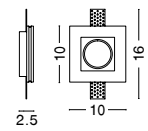

Adjustable  
Brackets

**NEIVA | 620017**

White Aluminium & Gypsum  
Adjustable Brackets  
GU10 1x35 Watt  
D: 14 H: 4.1 cm  
Cut Out: 14.3 cm

new

**TOBIA | 9879107**

White Gypsum  
GU10 1x35 Watt 230 Volt  
IP20 Bulb Excluded  
L: 10 W: 10 H: 2.5 cm  
Cut Out: 10.5 x 10.5 cm