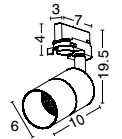

TRACK | 8008802

Sandy Black Aluminium
Black Honeycomb
GU10 / MR16 1x50 Watt
Adaptor 2 wires 230 Volt
IP20 Bulb Excluded
D: 6 H: 19.5 cm

Compatible with 9052017 rail