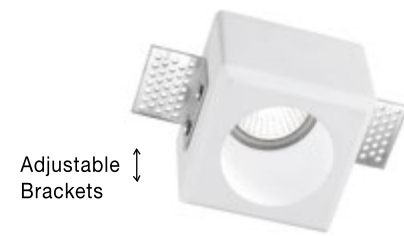

Adjustable
Brackets

new

COSIMO | 9879109

White Gypsum
Adjustable Brackets
GU10 1x35 Watt 230 Volt
IP20 Bulb Excluded
L: 8 W: 8 H: 5.2 cm
Cut Out: 8.5 x 8.5 cm