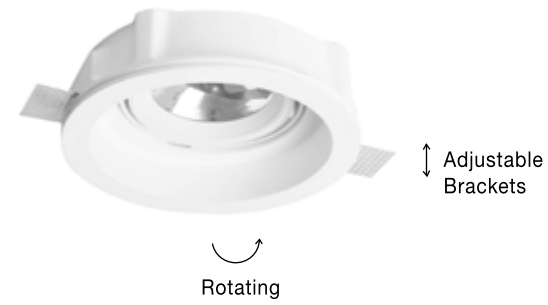

VITALE | 51850801

White Gypsum
Adjustable Brackets
AR111 1x100 Watt 230 Volt
IP20 Bulb Excluded
Adjustable
L: 21 W: 21 D: 6.7 cm
Cut Out: 21.5 x 21.5 cm

VITALE | 51851001

White Gypsum
Adjustable Brackets
AR111 1x100 Watt 230 Volt
IP20 Bulb Excluded
Adjustable
D: 21 W: 21 H: 6.7 cm
Cut Out: 21.5 x 21.5 cm

VITALE | 41849601

White Gypsum
Adjustable Brackets
AR111 1x50 Watt 230 Volt
IP 20 Bulb Excluded
L: 20 W: 20 H: 8.5 cm
Cut Out: 20.5 x 20.5 cm

VITALE | 41849401

White Gypsum
Adjustable Brackets
AR111 1x50 Watt 230 Volt
IP 20 Bulb Excluded
L: 20 W: 20 H: 8.5 cm
Cut Out: 20.5 cm