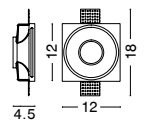

TOBIA | 9879104

White Gypsum
Adjustable Brackets
GU10 1x35 Watt 230 Volt
IP20 Bulb Excluded
L: 12 W: 12 H: 4.5 cm
Cut Out: 12.5 x 12.5 cm