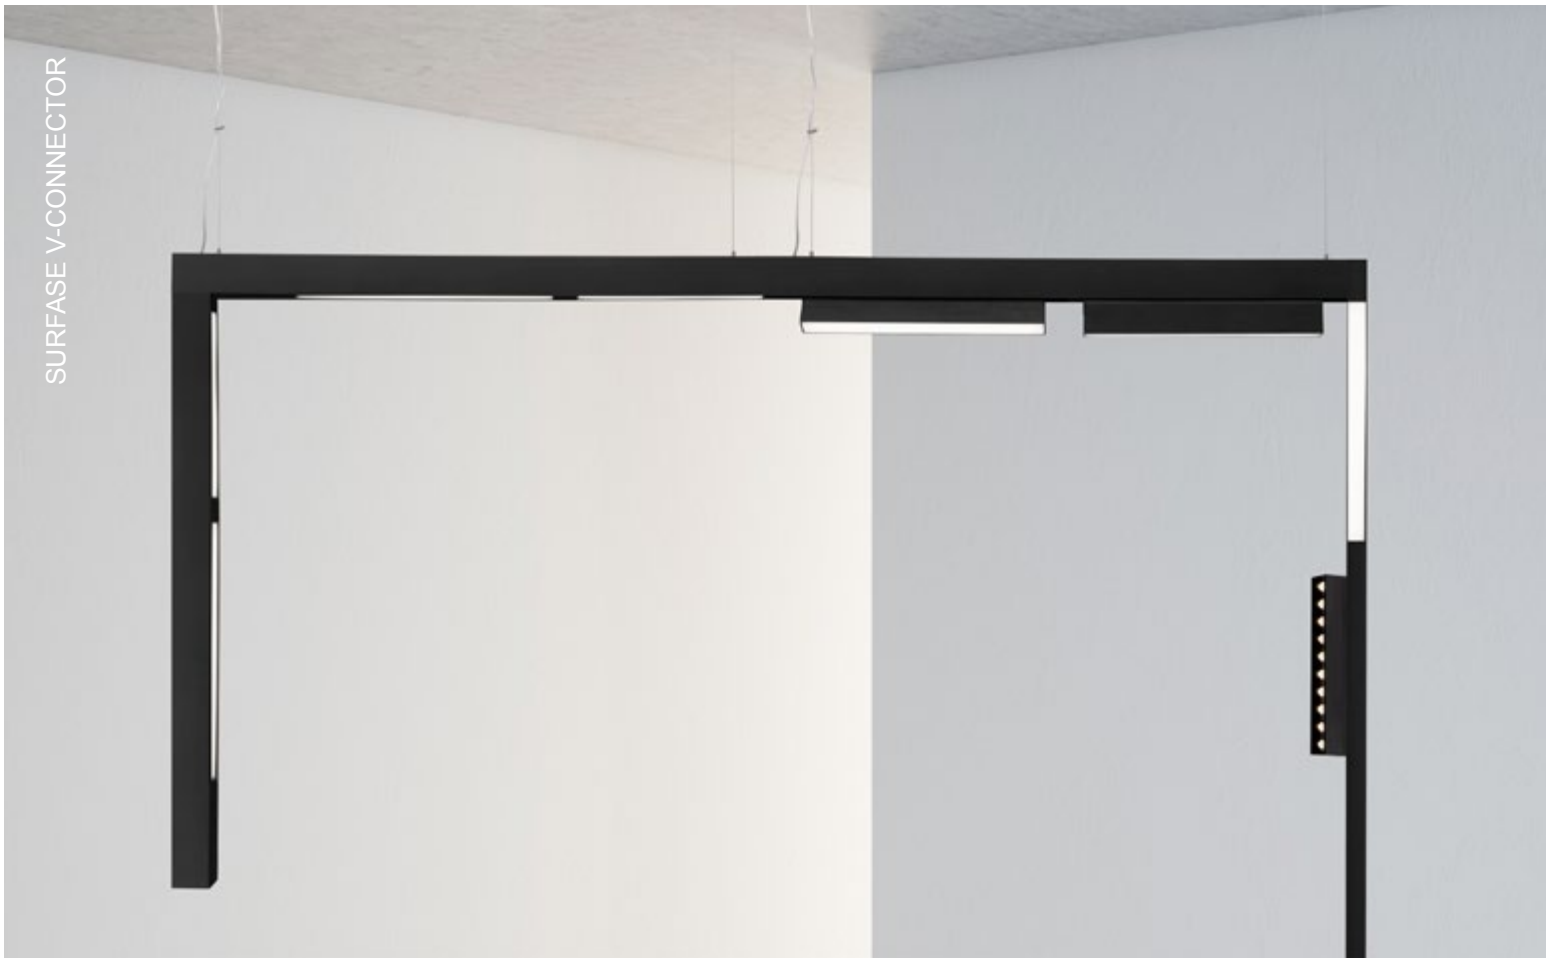

Q-CONNECTOR | 8252011

Corner Connector for Surface Magnetic Profile
Sandy Black Aluminium
L: 30 W: 30 H: 7.5 cm

SURFACE V-CONNECTOR