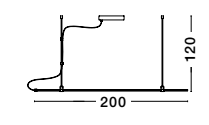

GRAMMI 01 | 9180563

Magnetic Tubular Structure
Sandy Black Aluminium IP20
Driver 60 Watt AC85-265V
L: 150 H: 120 cm

GRAMMI

NOVA LUCE introduces the GRAMMI series.
A set of tubular structures compatible with a wide range of magnetic accessories designed to assemble in different shapes.
Adjusting to the needs of every space, GRAMMI'S inovating designing reduces large inventories while preserving NOVA LUCE'S dream of delivering high quality fashionable and luxurious products.

GRAMMI 02 | 9180564

Magnetic Tubular Structure
Sandy Black Aluminium IP20
Driver 100 Watt AC85-265V
L: 200 H: 120 cm