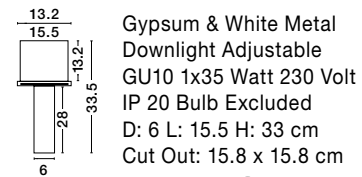

GIACOMO | 51855201

Gypsum & White Metal
Downlight Adjustable
GU10 1x35 Watt 230 Volt
IP 20 Bulb Excluded
D: 6 L: 15.5 H: 33 cm
Cut Out: 15.8 x 15.8 cm