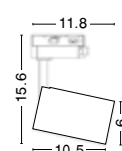

TRACK | 9712002

Sandy Black Aluminium
Black Honeycomb
GU10 / MR16 1x50 Watt
Adaptor 3 wires 230 Volt
IP20 Bulb Excluded
D: 6 H: 13 cm

Compatible with 9712104 rail