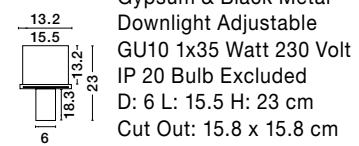

GIACOMO | 51855402

Gypsum & Black Metal
Downlight Adjustable
GU10 1x35 Watt 230 Volt
IP 20 Bulb Excluded
D: 6 L: 15.5 H: 23 cm
Cut Out: 15.8 x 15.8 cm