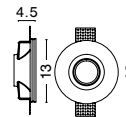

Adjustable
Brackets

White Gypsum
Adjustable Brackets
GU10 1x35 Watt 230 Volt
IP20 Bulb Excluded
D: 13 H: 4.5 cm
Cut Out: 13.5 cm