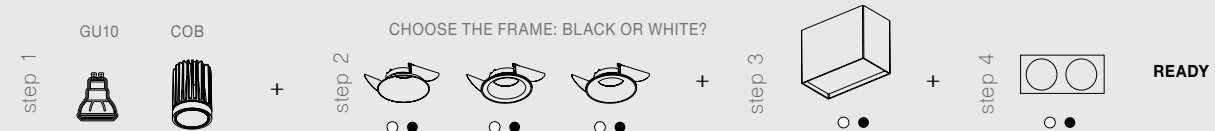

**CID | 6207**  
 Sandy Black Aluminium  
 Frame for Recess  
 L: 19.5 W: 10 cm  
 Cut Out: 9.3 x 18.3 cm

**MAKE IT IDEAL FOR YOU**

**LAMP OR COB?**

OR

**LED COB**

**MAKE IT IDEAL FOR YOU**

**LAMP OR COB?**