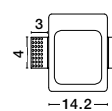

CIROCCO | 6600801

White Gypsum
LED 1 Watt 3000K IP20
Driver Excluded
L: 14.2 W: 4.5 H: 17 cm
Cut Out: 14.5 x 17.3 cm

DRIVER | 9889134

Driver 2 Watt Waiberlon
Input: 220-240V AC 50/60Hz
Output: 3-4 VDC
500mA Not Dimmable