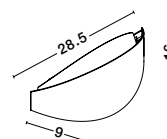

ASTRID - 9128320

Sandy White Metal & Acrylic
LED 20 Watt 230 Volt
1183Lm 3000K IP20
L: 28.5 W: 9 H: 16 cm