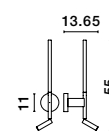

HANDY - 9182811

Sandy Black Aluminium & Acrylic
Adjustable/Rotating - Switch On/Off
LED Samsung 230 Volt 3000K
Backlight 6 Watt 310Lm
Reader 3 Watt 210Lm IP20
L: 2 W: 13.65 H: 55 cm

HANDY - 9182812

Sandy Black Aluminium & Acrylic
Adjustable/Rotating - Switch On/Off
LED Samsung 230 Volt 3000K
Backlight 6 Watt 310Lm
Reader 3 Watt 210Lm IP20
L: 2 W: 13.65 H: 55 cm

HANDY - 9183252

Sandy Black Aluminium & Acrylic
Rotating
LED Samsung 22 Watt 230 Volt
2000Lm 3000K IP20
D: 16 H: 113 cm

HANDY - 9183251

Sandy Black Aluminium & Acrylic
Rotating - Switch On/Off
LED Samsung 25 Watt 230 Volt
2600Lm 3000K IP20
D: 2 H: 171 cm