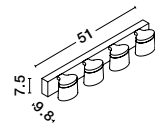

SABIA - 9122341

Chrome Aluminum & Acrylic
LED 20 Watt 230 Volt
1906Lm 3000K IP44
L: 51 W: 9.8 H: 7.5 cm