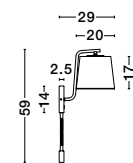

Rotating & Adjustable

Rotating & Adjustable

Rotating & Adjustable

Rotating & Adjustable

SAGE - 9129329

White Aluminium
 White Fabric Shade
 Switch On/Off
 LED E27 1x12 Watt
 LED 1x3 Watt 190Lm 230 Volt
 Bulb Excluded IP20
 D: 20 W: 29 H: 59 cm