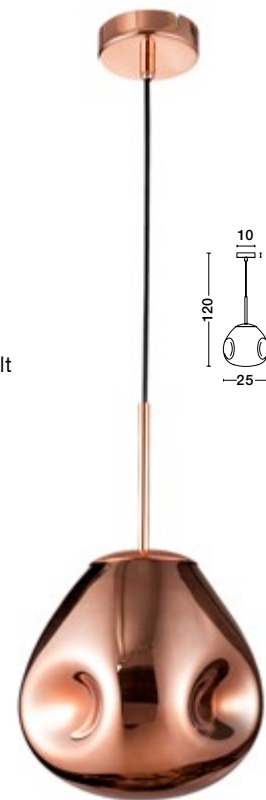

LAVA - 9190391

Copper Metal
Handmade Copper Glass
LED E27 1x12 Watt 230 Volt
IP20 Bulb Excluded
D: 22 H: 49.6 H₂: 120 cm