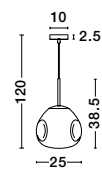

LAVA - 9190402
Chrome Metal
Handmade Chrome Glass
LED E27 1x12 Watt 230 Volt
IP20 Bulb Excluded
D: 25 H: 38.5 H₂: 120 cm