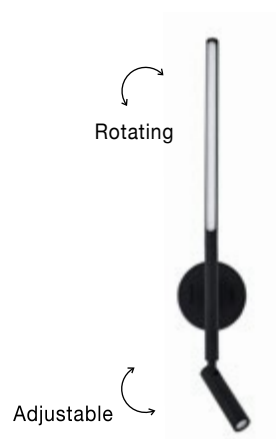

HANDY - 9182812

Sandy Black Aluminium & Acrylic
Adjustable/Rotating - Switch On/Off
LED Samsung 230 Volt 3000K
Backlight 6 Watt 310Lm
Reader 3 Watt 210Lm IP20
L: 2 W: 13.65 H: 55 cm