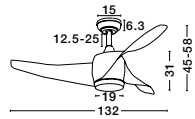

FLIP THE BLADES
CUSTOMISE YOUR OWN FAN

DC motor

Monsoon _ 5260261

10 YRS GUARANTEE 5 SPEEDS REMOTE CONTROL REVERSE MODE

DC motor

Breeze _ 5267611

FAN SPECIFICATIONS

| Body Material | Blades Material | Product Size | Speed | Length of Each Blade | Motor Type | Watt (max.) | Power Supply | Airflow (CFM) | RPM | Noise Level | Weight | Blade Sweep | Function Summer/Winter | Light | Remote Control | Guarantee Class |
|--------------------------|-----------------|--------------------|----------------|----------------------|------------|-------------|--------------|---------------|-----|-------------|--------|-------------|------------------------|-------|----------------|-----------------|
| Matt Black Steel & Glass | ABS Wood Finish | D: 132 H: 45-58 cm | 5 Speed Remote | 74 cm | DC | 40W | AC220-240V | 4000 | 190 | < 30 dB | 8.2 Kg | 52" | V | V | V | 10 Years I |