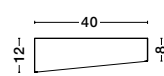

MAGGIO - 9111261

Sandy Black Aluminium
Matt White Acrylic Diffuser
LED 30 Watt 230 Volt
2280Lm 3000K IP20
D: 40 H: 12 cm