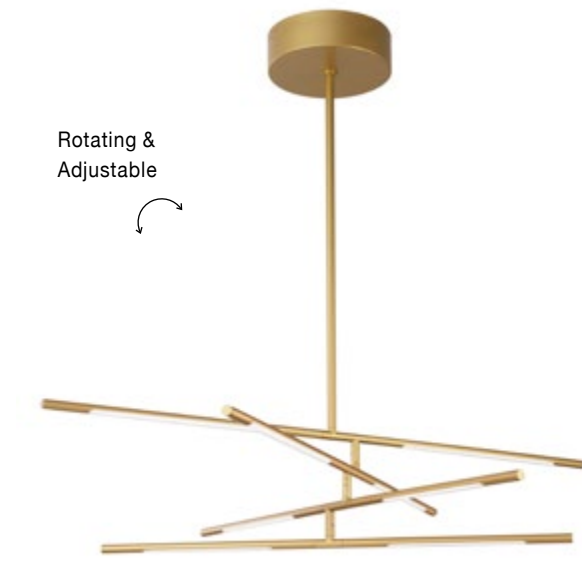

Brass Gold Metal & Acrylic
LED 56 Watt 230 Volt
4200Lm 3000K IP20
D: 85 H: 31 H₂: 120 cm
Included Remote Control

RACCIO - 9180781
Dimmable

Brass Gold Metal & Acrylic
LED 40 Watt 230 Volt
2800Lm 3000K IP20
L: 84 W: 80 H: 81 cm