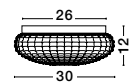

CLAM - 9738256

White Glass
White Metal
LED E27 2x12 Watt 230 Volt
IP44 Bulb Excluded
D: 30 H: 12 cm