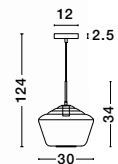

PRISMA - 9426733
Clear Glass
Gold Metal
LED E27 1x12 Watt 230 Volt
IP20 Bulb Excluded
D: 30 H: 34 H₂: 124 cm