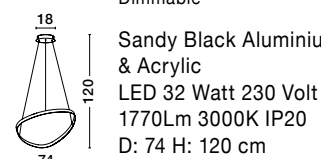

ARIES - 9357062

Dimmable

Sandy White Aluminium
& Acrylic
LED 32 Watt 230 Volt
1770Lm 3000K IP20
D: 74 H: 120 cm

ARIES - 9357064

Dimmable

Sandy Black Aluminium
& Acrylic
LED 32 Watt 230 Volt
1770Lm 3000K IP20
D: 74 H: 120 cm