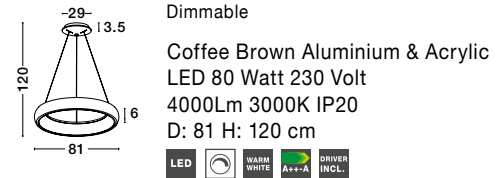

ALBI - 8105609
Dimmable

Coffee Brown Aluminium & Acrylic
LED 80 Watt 230 Volt
4000Lm 3000K IP20
D: 81 H: 120 cm