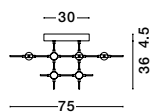

Gold Metal & Acrylic
LED 36 x 2.4 Watt 230 Volt
6048Lm 3000K IP20
L: 75 W: 69 H: 40.5 cm
Included Remote Control

ATOMO - 9180618
Dimmable