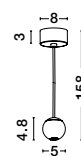

NOCCI - 9103212

Black Aluminium
Black Fabric Wire
LED 4.5 Watt 230 Volt
220Lm 3000K IP20
D: 5 H: 158 cm