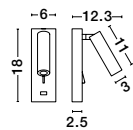

FUSE - 9170101

White Aluminium
Adjustable
Switch On/Off - USB Charger
LED Samsung 3 Watt
210Lm 3000K IP20
L: 6 W: 12.3 H: 18 cm