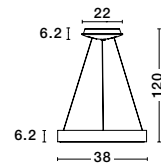

RANDO THIN - 9453431

Dimmable
Sandy Black Aluminium
& Acrylic
LED 30 Watt 230 Volt
1950Lm 3000K IP20
D: 38 H: 120 cm