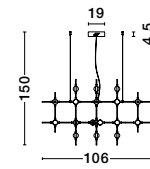

ATOMO - 9180630
Dimmable

Gold Metal & Acrylic
LED 30 x 2.4 Watt 230 Volt
5040Lm 3000K IP20
L: 106 W: 58.5 H: 150 cm
Included Remote Control