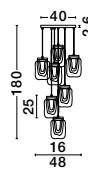

GRANI - 9160287

Dimmable

Brushed Gold Steel
Amber & Gold Glass
LED 7x4 Watt 230 Volt
637Lm 3000K IP20
D: 48 H: 180 cm