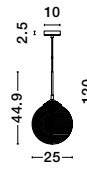

ATHENA - 9191212

Opal Glass
Brass Metal
LED E27 1x12 Watt 230 Volt
IP20 Bulb Excluded
D: 25 H: 120 cm