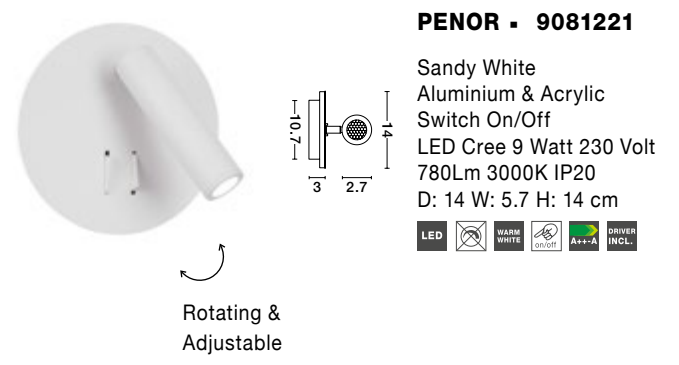

Rotating & Adjustable