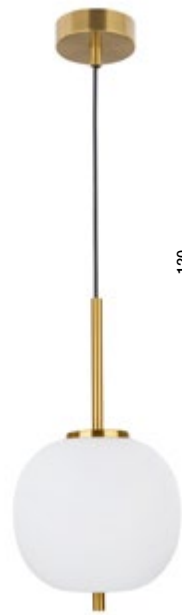

LATO . 9624064