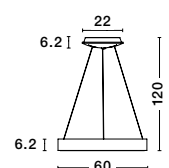

RANDO THIN - 9453454

Dimmable

Brushed Gold Aluminium & Acrylic
LED 50 Watt 230 Volt
3250Lm 3000K IP20
D: 60 H: 120 cm