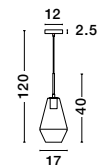

PRISMA - 9426732
Gold Metal
Clear Glass
LED E27 1x12 Watt 230 Volt
IP20 Bulb Excluded
D: 17 H: 40 H₂: 120 cm