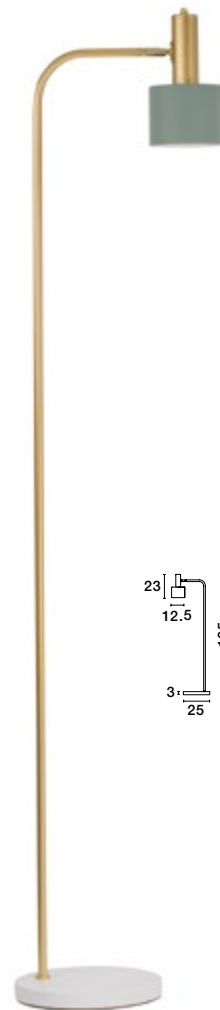

PAZ - 9426654

Gold Metal
Mint Metal Shade
White Base
LED E27 1x12 Watt 230 Volt
IP20 Bulb Excluded
D: 12.5 H: 165 cm