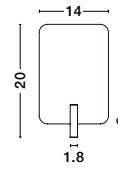

ZEN - 9018502

Sandy Black Steel & Aluminium
Switch On/Off - USB Charger
LED 5 Watt + 1x3 Watt
230 Volt 3000K
400Lm + 150Lm IP20
L: 14 W: 7.5 H: 20 cm