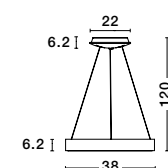

RANDO THIN - 9453433

Dimmable

Brushed Coffee Aluminium
& Acrylic
LED 30 Watt 230 Volt
1950Lm 3000K IP20
D: 38 H: 120 cm