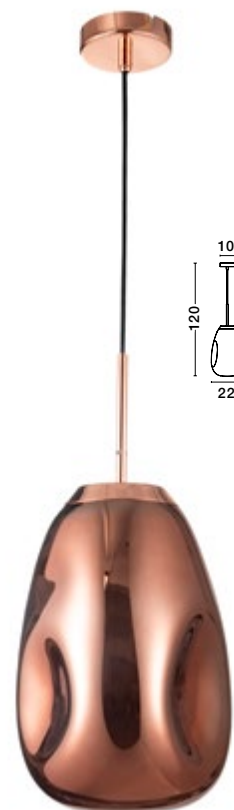

LAVA - 9190393

Gold Metal
Handmade Gold Glass
LED E27 1x12 Watt 230 Volt
IP20 Bulb Excluded
D: 22.5 H: 49.6 H₂: 120 cm

LAVA - 9190403

Gold Metal
Handmade Gold Glass
LED E27 1x12 Watt 230 Volt
IP20 Bulb Excluded
D: 25 H: 38.5 H₂: 120 cm

LAVA - 9190391

Copper Metal
Handmade Copper Glass
LED E27 1x12 Watt 230 Volt
IP20 Bulb Excluded
D: 22 H: 49.6 H₂: 120 cm

LAVA - 9190401

Copper Metal
Handmade Copper Glass
LED E27 1x12 Watt 230 Volt
IP20 Bulb Excluded
D: 25 H: 38.5 H₂: 120 cm