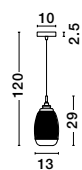

MOND - 9738212

Satin Gold Metal
Clear Glass
LED E14 1x5 Watt 230 Volt
IP20 Bulb Excluded
D: 13 H: 29 H₂: 120 cm