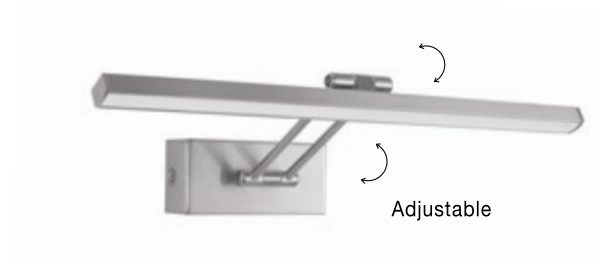

MARNELL - 9117302

Nickel Metal & Acrylic
LED 12 Watt 230 Volt
801Lm 3000K IP20
L: 37.6 W: 20.5 H: 5.5 cm