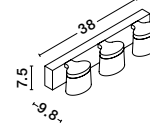

SABIA - 9122331

Chrome Aluminum & Acrylic
LED 15 Watt 230 Volt
1620Lm 3000K IP44
L: 38 W: 9.8 H: 7.5 cm