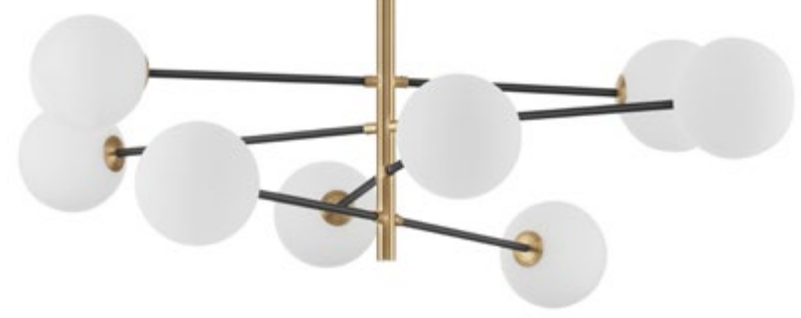

IMPERO - 9100361

White Frosted Glass
Black Metal
LED E14 6x5 Watt
IP20 Bulb Excluded
D: 70 H: 31 H₂: 120 cm

VITRA - 9143306
 Satin Gold Black Metal
 White Opal Glass
 LED G9 6x5 Watt 220 Volt
 IP20 Bulb Excluded
 L:103 W: 75 H: 36 H2: 136 cm