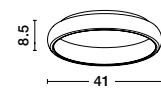

TROY - 9053594

Dimmable

Metal & Acrylic Diffuser
Matt Black Outside
Matt White Inside
LED 50 Watt 230 Volt
2750Lm 3000K IP20
D: 56 H: 7.5 cm

ALBI - 8105615

Dimmable

Sandy Gray Aluminium
& Acrylic
LED 32 Watt 230 Volt
1950Lm 3000K IP20
D: 41 H: 8.5 cm