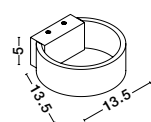

ENNA - 9102461

Sandy White Aluminum & Acrylic
LED 6 Watt 230 Volt
444Lm 3000K IP20
L: 13.5 W: 13.5 H: 5 cm