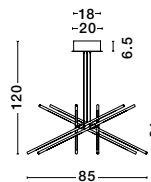

RACCIO - 9180783

Dimmable

Black Metal & Acrylic
LED 56 Watt 230 Volt
4200Lm 3000K IP20
D: 85 H: 120 cm
Included Remote Control