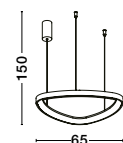

Coffee Brown Aluminium
& Acrylic
LED 48 Watt 230 Volt
2400Lm 3000K IP20
D: 65 H: 150 cm