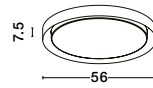

TROY - 9053594

Dimmable

Metal & Acrylic Diffuser
Matt Black Outside
Matt White Inside
LED 50 Watt 230 Volt
2750Lm 3000K IP20
D: 56 H: 7.5 cm