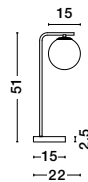

ALVAREZ - 9136702

Satin Gold Metal
& Black Marble
White Opal Glass
LED E27 1x12 Watt 230 Volt
Bulb Excluded IP20
L: 31 W: 25 H: 140 cm

ALVAREZ - 9185361

Satin Gold Metal
& Black Marble
White Opal Glass
LED E14 1x5 Watt 230 Volt
Bulb Excluded IP20
L: 22 W: 15 H: 51 cm