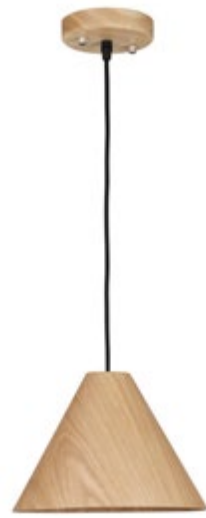

WERA - 9125061

Natural Wood
 Dark Brown Fabric Cable
 Solid Wood Canopy
 LED E27 1x12 Watt 230 Volt
 IP20 Bulb Excluded
 D: 25 H: 17 H₂: 130 cm

WERA - 9125062

Dark Walnut Wood colour
 Dark Brown Fabric Cable
 Solid Wood Canopy
 LED E27 1x12 Watt 230 Volt
 IP20 Bulb Excluded
 D: 25 H: 17 H₂: 130 cm