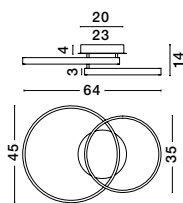

LEON - 8100282

Golden Leaf Aluminium & Acrylic
LED 44 Watt 230 Volt
2650Lm 3000K IP20
L: 64 W: 45 H: 14 cm

LEON - 9512110

Golden Leaf Aluminium & Acrylic
LED 28 Watt 230 Volt
1700Lm 3000K IP20
D: 29 H: 143 cm