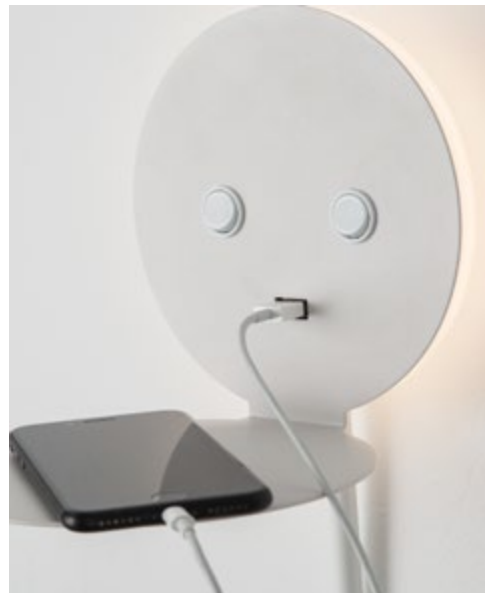

Adjustable

Adjustable

ECLIP - 9173281

White Aluminium
Adjustable Switch On/Off
USB Charger
LED Samsung 230 Volt 3000K
Backlight 6 Watt 310Lm
Reader 3 Watt 210Lm IP20
L: 15 W: 19.5 H: 50 cm

ECLIP - 9173282

Black Aluminium
Adjustable Switch On/Off
USB Charger
LED Samsung 230 Volt 3000K
Backlight 6 Watt 310Lm
Reader 3 Watt 210Lm IP20
L: 15 W: 19.5 H: 50 cm