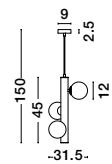

LATO . 9624067

Opal Glass
Antique Brass Metal
Black Fabric Wire
LED E14 3x5 Watt 230 Volt
IP20 Bulb Excluded
L: 53 W: 9 H: 120 cm

LATO . 9624068

Opal Glass
Antique Brass Metal
Black Fabric Wire
LED E14 3x5 Watt 230 Volt
IP20 Bulb Excluded
D: 30 H: 120 cm