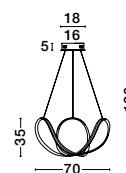

APUS - 9348051

Dimmable

Sandy Black Aluminium
& Acrylic
LED 50 Watt 230 Volt
2158Lm 3000K IP20
D: 70 H: 120 cm