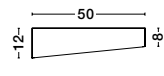

MAGGIO - 9111362

Sandy White Aluminium
Matt White Acrylic Diffuser
LED 60 Watt 230 Volt
4280Lm 3000K IP20
D: 50 H: 12 cm