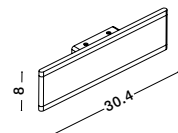

LINE . 9115908

Sandy White Aluminium & Acrylic
LED 2x8 Watt 230 Volt
1056Lm 3000K IP20
L: 30.4 W: 4.8 H: 8 cm