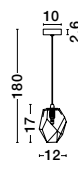

ICE - 9160231

Gradient White Colour
Glass & White Metal
LED G9 1x5 Watt 230 Volt
IP20 Bulb Excluded
D: 12 H: 17 H: 180 cm