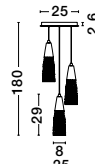

Brushed Gold Steel & Clear Structured Glass
LED G9 3x5 Watt 230 Volt
IP20 Bulb Excluded
D: 25 H: 180 cm

KOVAC - 9160196