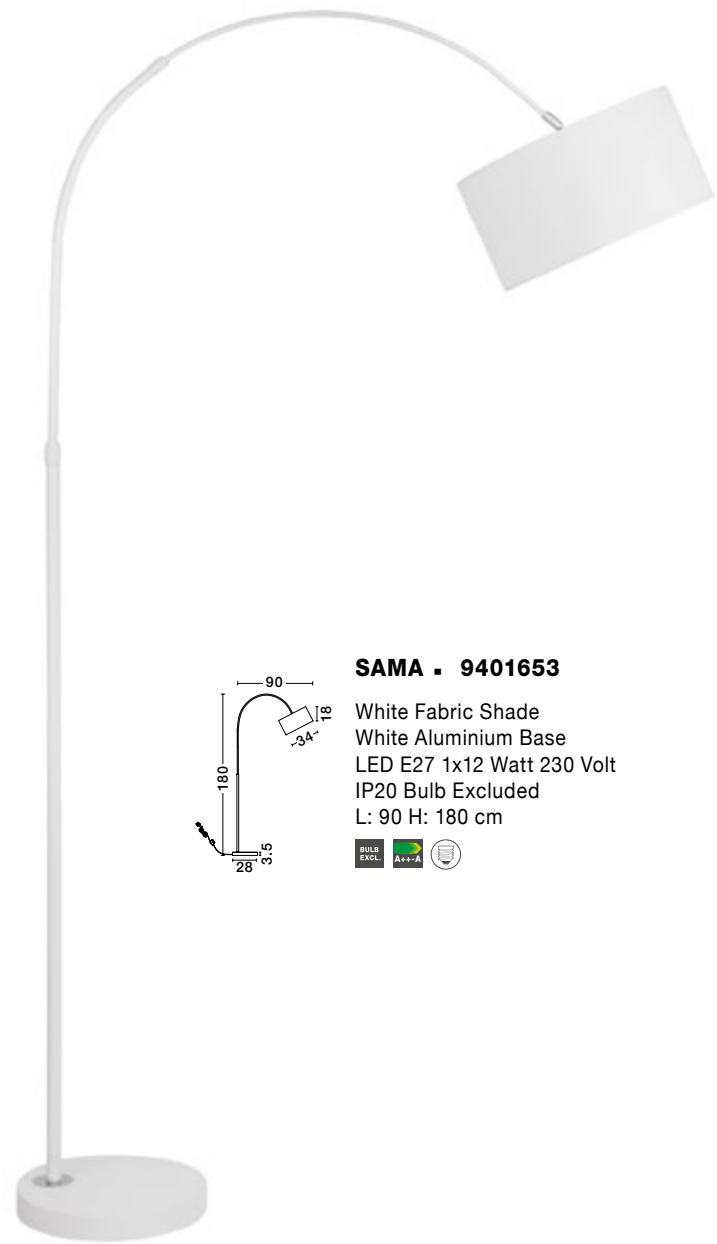

Ivory Fabric Shade
Brown Fabric Wire
Natural Wood
LED E27 1x12 Watt 230 Volt
IP20 Bulb Excluded
D: 50 H: 28 H₂: 164 cm

SALINO - 9145061

Ivory Fabric Shade
Brown Fabric Wire
Natural Wood
LED E27 1x12 Watt 230 Volt
IP20 Bulb Excluded
D: 50 H: 28 H₂: 160 cm