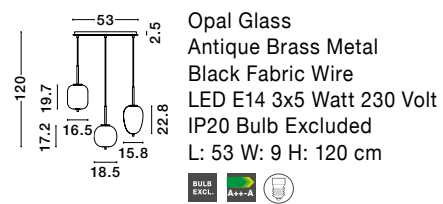

LATO . 9624067

Opal Glass
Antique Brass Metal
Black Fabric Wire
LED E14 3x5 Watt 230 Volt
IP20 Bulb Excluded
L: 53 W: 9 H: 120 cm