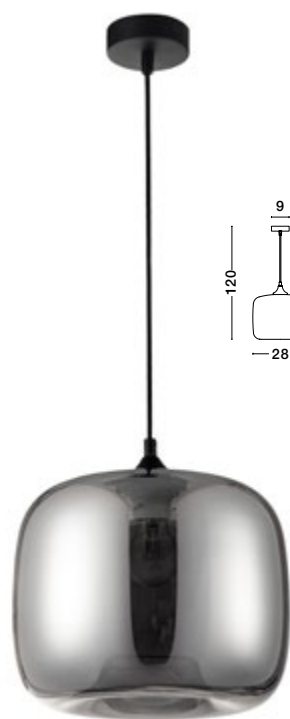

SAVAZ - 9726483

Chrome Glass
Black Metal
Black Fabric Wire
LED E27 1x12 Watt 230 Volt
IP20 Bulb Excluded
D: 28 H1: 23 H2: 120 cm