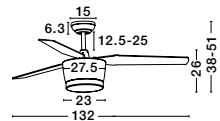

DC motor

Samoa _ 5267302

10 YRS GUARANTEE 5 SPEEDS REMOTE CONTROL REVERSE MODE

DC motor

FLIP THE BLADES
CUSTOMISE YOUR OWN FAN

Monsoon _ 5260251

FAN SPECIFICATIONS

| Body Material | Blades Material | Colour | Size | Speed | Length of Each Blade | Motor Type | Watt (max.) | Power Supply | Airflow (CFM) | RPM | Noise Level | Weight | Blade Sweep | Summer/Winter Function | Light | Remote Control | Guarantee | Class |
|---------------|-----------------|--------------|-----------------------|----------------|----------------------|------------|-------------|--------------|---------------|-----|-------------|--------|-------------|------------------------|-------|----------------|-----------|-------|
| Steel & Glass | Wood | Oak or White | D: 132 H: 38-51 cm | 5 Speed Remote | 60.5 cm | DC | 40W | AC220-240V | 4500 | 220 | < 30 dB | 7.5 Kg | 52" | ✓ | ✓ | ✓ | 10 Years | I |