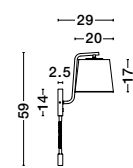

SAGE - 9129330

Black Aluminium
Black Fabric Shade
Switch On/Off
LED E27 1x12 Watt
LED 1x3 Watt 190Lm 230 Volt
Bulb Excluded IP20
D: 20 W: 29 H: 59 cm