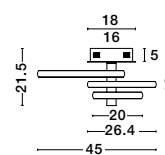

Adjustable

Chrome Aluminium & Crystal
Adjustable
LED 36 Watt 230 Volt
1980Lm 3000K IP20
D1: 60 D2: 40 H: 120 cm

Adjustable

Chrome Aluminium & Crystal
Adjustable
LED 50 Watt 230 Volt
2570Lm 3000K IP20
D1: 80 D2: 60 H: 120 cm

Chrome Aluminium
Crystal
LED 32 Watt 230 Volt
1580Lm 3000K IP20
D: 60 H: 120 cm

Chrome Aluminium & Crystal
Adjustable
LED 30 Watt 230 Volt
1560Lm 3000K IP20
D: 45 H: 22 cm

Adjustable