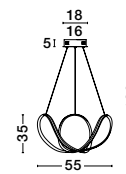

APUS - 9348054

Dimmable

Sandy White Aluminium
& Acrylic
LED 45 Watt 230 Volt
1720Lm 3000K IP20
D: 55 H: 120 cm