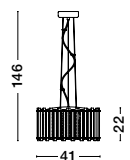

ELEMENT - 9046505

Chrome Aluminium
Glass & K9 Crystal
LED G9 5x5 Watt 230 Volt
IP20 Bulb Excluded
D: 41 H: 22 H2: 146 cm