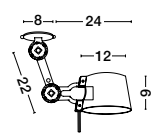

VESPER . 9146712

Black Aluminium
& Steel
LED E27 1x12 Watt 230 Volt
Bulb Excluded IP20
D: 12 H: 32 cm