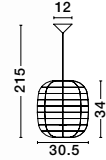

MIA - 9858659
Natural Ratan
Black Fabric Wire & Base
LED E27 1x12 Watt 230 Volt
IP20 Bulb Excluded
D: 35 H: 44 H₂: 215 cm