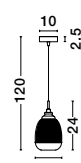

MOND - 9738210

Satin Gold Metal
Clear Glass
LED E14 1x5 Watt 230 Volt
IP20 Bulb Excluded
D: 15 H: 24 H₂: 120 cm