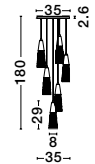

Brushed Gold Steel & Clear Structured Glass
LED G9 6x5 Watt 230 Volt
IP20 Bulb Excluded
D: 35 H: 180 cm

KOVAC - 9160195