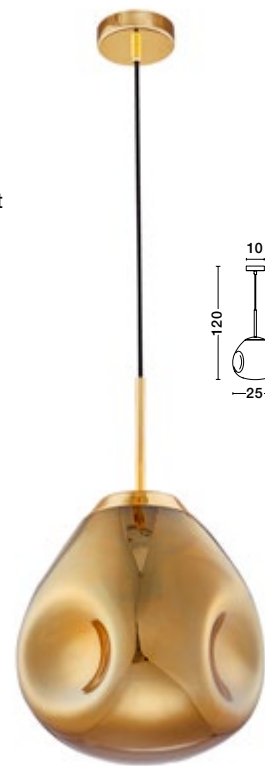

LAVA - 9190393

Gold Metal
Handmade Gold Glass
LED E27 1x12 Watt 230 Volt
IP20 Bulb Excluded
D: 22.5 H: 49.6 H₂: 120 cm

LAVA - 9190403

Gold Metal
Handmade Gold Glass
LED E27 1x12 Watt 230 Volt
IP20 Bulb Excluded
D: 25 H: 38.5 H₂: 120 cm