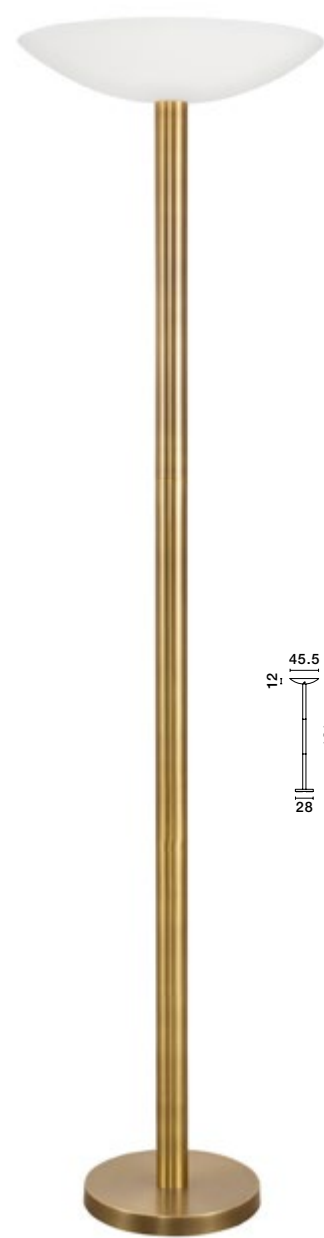

ROCCO - 9020302
Dimmable

Antique Gold Brass Metal & Acrylic
Matt White Glass
LED 30 Watt 230 Volt
2700Lm 3000K IP20
D: 45.5 H: 181 cm

LED WARM WHITE A++-A DRIVER INCL.