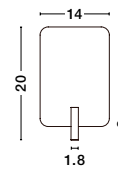

ZEN - 9018501

Sandy White Steel & Aluminium
Switch On/Off - USB Charger
LED 5 Watt + 1x3 Watt
230 Volt 3000K
400Lm + 150Lm IP20
L: 14 W: 7.5 H: 20 cm