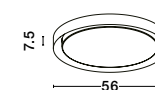

TROY - 9053593

Dimmable

Metal & Acrylic Diffuser
Matt White Outside
Matt White Inside
LED 50 Watt 230 Volt
2750Lm 3000K IP20
D: 56 H: 7.5 cm