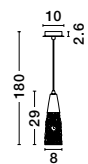

KOVAC - 9160191

Brushed Gold Steel & Clear Structured Glass
LED G9 1x5 Watt 230 Volt
IP20 Bulb Excluded
D: 29 H: 29 H₂: 180 cm