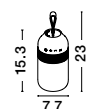

MAYA - 9180322
Dimmable

Gray & White
ABS & Iron
Silicone Rubber
LED 1.5 Watt
30Lm 3000K IP20
D: 7.7 H: 15-23 cm