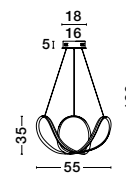

APUS - 9348053

Dimmable

Sandy Black Aluminium
& Acrylic
LED 45 Watt 230 Volt
1720Lm 3000K IP20
D: 55 H: 120 cm