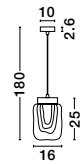

GRANI - 9160281

Dimmable

Brushed Gold Steel
Amber & Gold Glass
LED 1x4 Watt 230 Volt
118Lm 3000K IP20
L: 16 W: 10 H: 25 Hz: 180 cm