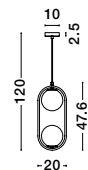

Opal Glass
Brass Gold Metal
LED G9 2x5 Watt 230 Volt
IP20 Bulb Excluded

L: 20 W: 15 H: 47.6 H₂: 120 cm

OBITAR . 9988169