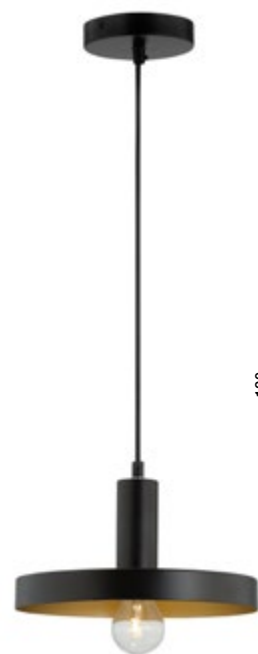

D: 35 H1: 15 H2:133 cm

PERLETO - 926811

Metal & Acrylic Diffuser
Gold Leaf Outside
Matt White Inside
LED E27 2x10 Watt 230 Volt
IP20 Bulb Excluded

GARNI - 9417053
Black Metal Outside
Gold Inside
Black PVC Wire
LED E27 1x12 Watt 230 Volt
IP20 Bulb Excluded
D: 25 H: 15 H₂: 120 cm