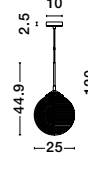

ATHENA - 9191211

Champagne Glass
Brass Metal
LED E27 1x12 Watt 230 Volt
IP20 Bulb Excluded
D: 25 H: 120 cm