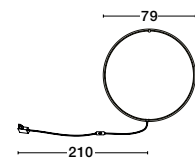

RING - 9108311

Dimmable

Sandy Black Aluminium
& Acrylic
Black Fabric Wire
LED 28 Watt 230 Volt
1445Lm 3000K IP20
D: 79 W: 2 cm