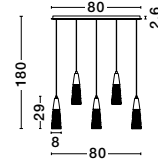

Brushed Gold Steel & Clear Structured Glass
LED G9 5x5 Watt 230 Volt
IP20 Bulb Excluded
L: 80 W: 10 H: 180 cm