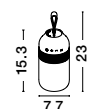

MAYA - 9180321
Dimmable

Black & White
ABS & Iron
Silicone Rubber
LED 1.5 Watt
30Lm 3000K IP20
D: 7.7 H: 15-23 cm