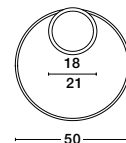

FULINE • 9348071
Dimmable

Gold Leaf Aluminium
& Acrylic
LED 32 Watt 230 Volt
2320Lm 3000K IP20
D: 50 H: 5 cm