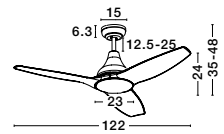

WITHOUT LIGHT

10 YRS GUARANTEE 5 SPEEDS REMOTE CONTROL REVERSE MODE

DC motor

Samoa _ 5267301

FAN SPECIFICATIONS

| Body Material | Blades Material | Colour | Size | Speed | Length of Each Blade | Motor Type | Watt (max.) | Power Supply | Airflow (CFM) | RPM | Noise Level | Weight | Blade Sweep | Summer/Winter Function | Light | Remote Control | Guarantee | Class |
|---------------|-----------------|----------------|-----------------------|----------------|----------------------|------------|-------------|--------------|---------------|-----|-------------|--------|-------------|------------------------|-------|----------------|-----------|-------|
| Steel & Glass | ABS Blades | White or Black | D: 122 H: 35-48 cm | 5 Speed Remote | 51 cm | DC | 40W | AC220-240V | 5000 | 220 | < 30 dB | 6.1 Kg | 48" | ✓ | ✓ | ✓ | 10 Years | I |