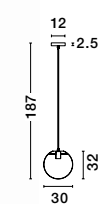

MIRALE - 9416930
Gold Metal
Clear Glass
& Black PVC Wire
LED E27 1x12 Watt 230 Volt
IP20 Bulb Excluded
D: 30 H1: 32 H2: 187 cm