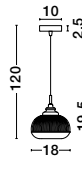

MOND - 9731214

Satin Gold Metal
Clear Glass
LED E14 3x5 Watt 230 Volt
IP20 Bulb Excluded
D: 49 H: 120 cm

MOND - 9731216

Satin Gold Metal
Clear Glass
LED E14 3x5 Watt 230 Volt
IP20 Bulb Excluded
L: 76.5 W: 18 H: 120 cm