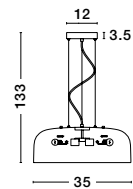

PERLETO - 926812

Metal & Acrylic Diffuser
Gold Leaf Outside
Matt White Inside
LED E27 2x10 Watt 230 Volt
IP20 Bulb Excluded

D: 35 H1: 15 H2:133 cm