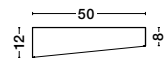

MAGGIO - 9111361

Sandy Black Aluminium
Matt White Acrylic Diffuser
LED 60 Watt 230 Volt
4280Lm 3000K IP20
D: 50 H: 12 cm