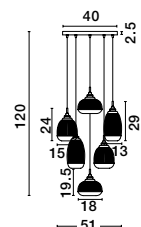

MOND - 9731214

Satin Gold Metal
Clear Glass
LED E14 3x5 Watt 230 Volt
IP20 Bulb Excluded
D: 49 H: 120 cm

MOND - 9731216

Satin Gold Metal
Clear Glass
LED E14 3x5 Watt 230 Volt
IP20 Bulb Excluded
L: 76.5 W: 18 H: 120 cm