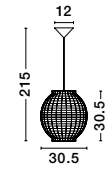

SOHO - 9138061

Natural Wood
Brown Fabric Cable
Solid Wood Canopy
LED E27 1x12 Watt 230 Volt
IP20 Bulb Excluded
D: 38 H1: 55 H2: 245 cm

GRIFFIN - 9858748
Dried Water Hyacinth
Black Fabric Wire & Base
LED E27 1x12 Watt 230 Volt
IP20 Bulb Excluded
D: 24.5 H: 35.5 H: 215 cm