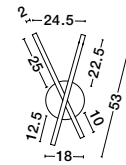

RESLIN . 9100202

Sandy Black Aluminium & Acrylic
LED 18 Watt 230 Volt
890Lm 3000K IP20
L: 24.5 W: 5 H: 53 cm