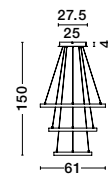

LEON - 9501430

Dimmable

Golden Leaf Aluminium & Acrylic Adjustable
LED 83 Watt 230 Volt
4980Lm 3000K IP20
L: 61 H: 150 cm