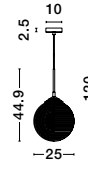

ATHENA - 9191210

Smoky Gray Glass
Matt Black Metal
LED E27 1x12 Watt 230 Volt
IP20 Bulb Excluded
D: 25 H: 120 cm