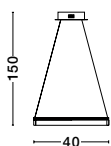

COURTEZ - 9818482

Bronze Aluminium & Acrylic
LED 30 Watt 230 Volt
2250Lm 3000K IP20
D: 40 H: 150 cm