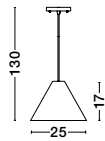

WERA - 9125061

Natural Wood
Dark Brown Fabric Cable
Solid Wood Canopy
LED E27 1x12 Watt 230 Volt
IP20 Bulb Excluded
D: 25 H: 17 H₂: 130 cm