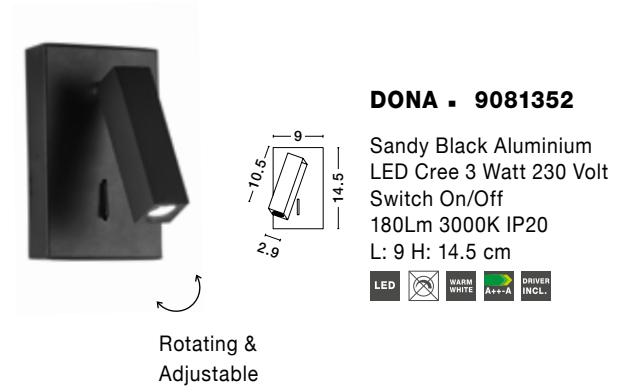

Rotating & Adjustable