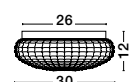

. IP44

CLAM - 9738254

Smoke Chrome Glass
White Metal
LED E27 2x12 Watt 230 Volt
IP44 Bulb Excluded
D: 30 H: 12 cm

CLAM - 9738255

Clear Glass
White Metal
LED E27 2x12 Watt 230 Volt
IP44 Bulb Excluded
D: 30 H: 12 cm