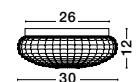

CLAM - 9738254

Smoke Chrome Glass
White Metal
LED E27 2x12 Watt 230 Volt
IP44 Bulb Excluded
D: 30 H: 12 cm