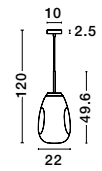

LAVA - 9190391

Copper Metal
Handmade Copper Glass
LED E27 1x12 Watt 230 Volt
IP20 Bulb Excluded
D: 22 H: 49.6 H₂: 120 cm