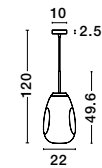

LAVA - 9190392
Chrome Metal
Handmade Chrome Glass
LED E27 1x12 Watt 230 Volt
IP20 Bulb Excluded
D: 22 H: 49.6 H₂: 120 cm