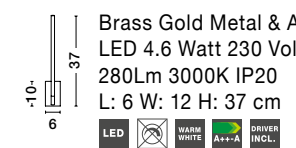

RACCIO - 9180711

Brass Gold Metal & Acrylic
LED 4.6 Watt 230 Volt
280Lm 3000K IP20
L: 6 W: 12 H: 37 cm