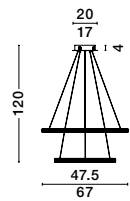

NAGER - 9481092

Dimmable
Sandy Black Aluminium
& Acrylic
LED 45 Watt 230 Volt
2737Lm 3000K IP20
D1: 67 D2: 47.5 H: 120 cm