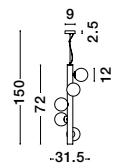

JAKLIN • 9724582

Opal Glass
Antique Brass Metal
Gold Fabric Wire
LED G9 5x5 Watt 230 Volt
IP20 Bulb Excluded
D: 31.5 H: 72 H₂: 150 cm