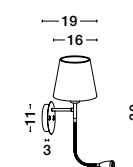

NIA - 9182371

White Metal
White Fabric Shade
Switch On/Off
LED 3 Watt 3000K 180Lm
LED E14 1x5 Watt 230 Volt
IP20 Bulb Excluded
L: 19 W: 16 H: 30 cm