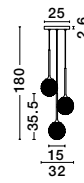

MIRANO - 9160212

Clear Structured Glass
& Brushed Gold Steel
LED G9 3x5 Watt 230 Volt
IP20 Bulb Excluded
D: 32 H: 180 cm