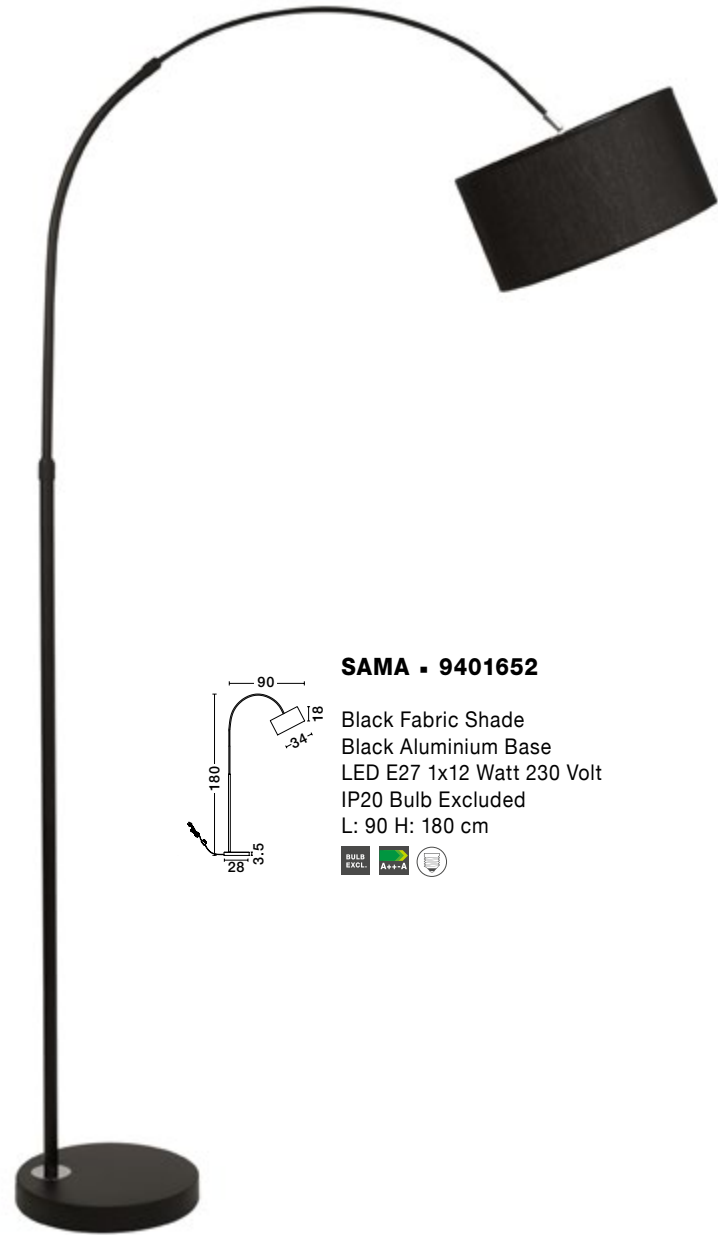

SAMA - 9401652
Black Fabric Shade
Black Aluminium Base
LED E27 1x12 Watt 230 Volt
IP20 Bulb Excluded
L: 90 H: 180 cm