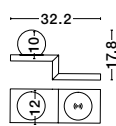

ROOM - 9183311

White Aluminium & Opan Glass
Switch On/Off
LED Samsung 6 Watt 230 Volt
360Lm 3000K IP20
L: 32.2 W: 12 H: 17.8 cm