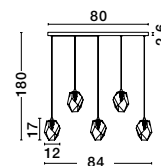

ICE - 9260235

Gradient White Colour
Glass & White Metal
LED G9 5x5 Watt 230 Volt
IP20 Bulb Excluded
L: 84 W: 12 H: 180 cm