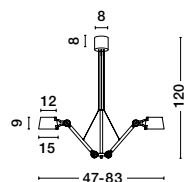

VESPER . 9146703

Black Aluminium
& Steel
LED E27 3x12 Watt 230 Volt
Bulb Excluded IP20
D: 47-83 H: 120 cm