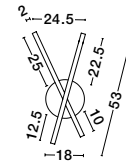

RESLIN . 9100201

Sandy White Aluminium & Acrylic
LED 18 Watt 230 Volt
890Lm 3000K IP20
L: 24.5 W: 5 H: 53 cm