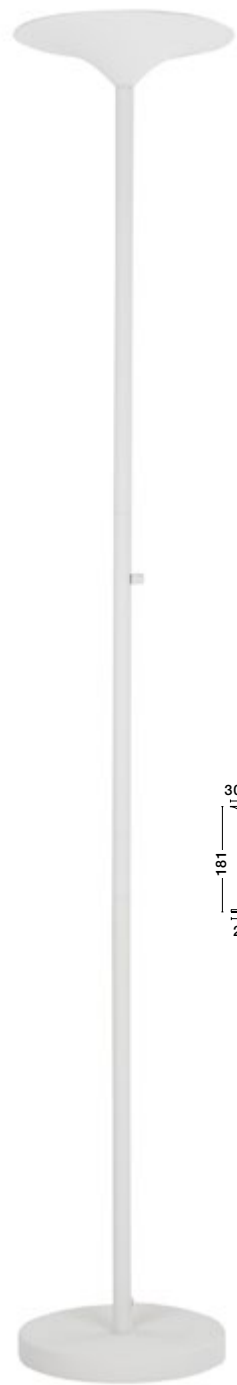

ROCCO - 9020101
Dimmable
Sandy White Metal
& Acrylic
LED 30 Watt 230 Volt
3000Lm 3000K IP20
D: 30.5 H: 181 cm