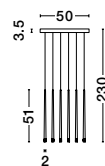

GIONO - 9601012

Sandy Black Aluminium & Acrylic
LED 12x3 Watt 230 Volt
2280Lm 3000K IP20
D: 50 H1: 51 H2: 230 cm