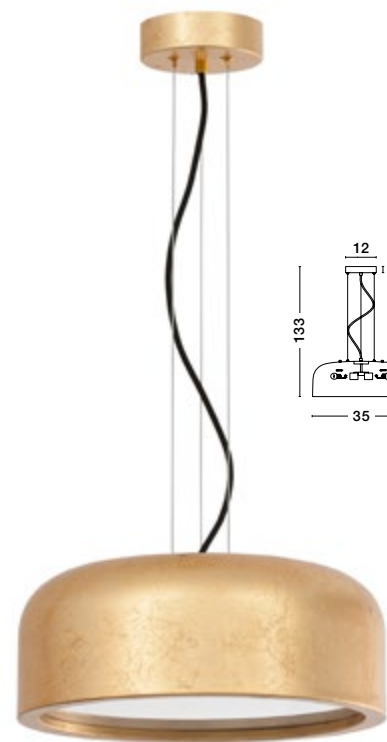

PERLETO - 926812

Metal & Acrylic Diffuser
Gold Leaf Outside
Matt White Inside
LED E27 2x10 Watt 230 Volt
IP20 Bulb Excluded

D: 35 H1: 15 H2:133 cm

PERLETO - 926811

Metal & Acrylic Diffuser
Gold Leaf Outside
Matt White Inside
LED E27 2x10 Watt 230 Volt
IP20 Bulb Excluded