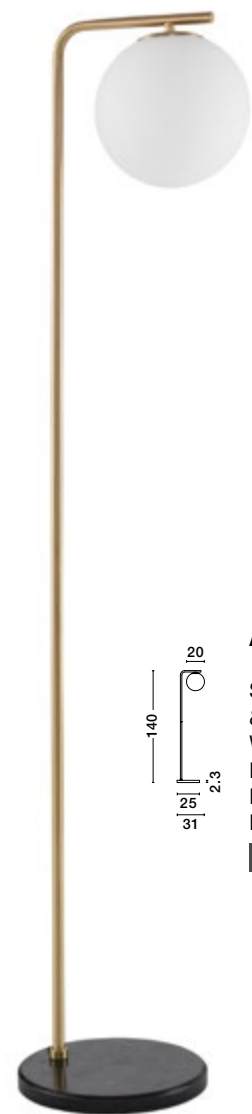

PAZ - 9426651

Gold Metal
White Metal Shade
White Base
LED E27 1x12 Watt 230 Volt
IP20 Bulb Excluded
D: 12.5 H: 60 cm

PAZ - 9426654

Gold Metal
Mint Metal Shade
White Base
LED E27 1x12 Watt 230 Volt
IP20 Bulb Excluded
D: 12.5 H: 165 cm