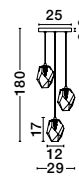

ICE - 9160233

Gradient White Colour
Glass & White Metal
LED G9 3x5 Watt 230 Volt
IP20 Bulb Excluded
D: 29 H: 180 cm