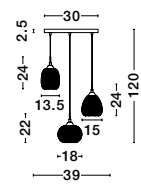

VARIO - 9191542
Clear Glass
& Satin Gold Metal
LED E27 3x12 Watt 230 Volt
IP20 Bulb Excluded
D: 39 H: 120 cm