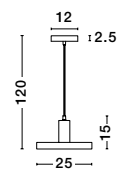

D: 35 H1: 15 H2:133 cm

PERLETO - 926811

Metal & Acrylic Diffuser
Gold Leaf Outside
Matt White Inside
LED E27 2x10 Watt 230 Volt
IP20 Bulb Excluded

GARNI - 9417053
Black Metal Outside
Gold Inside
Black PVC Wire
LED E27 1x12 Watt 230 Volt
IP20 Bulb Excluded
D: 25 H: 15 H₂: 120 cm