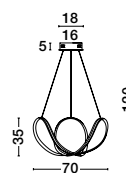

APUS - 9348052

Dimmable

Sandy White Aluminium
& Acrylic
LED 50 Watt 230 Volt
2158Lm 3000K IP20
D: 70 H: 120 cm