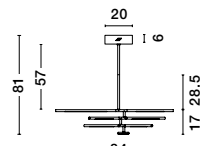

Rotating & Adjustable

RACCIO - 9180783

Dimmable

Black Metal & Acrylic
LED 56 Watt 230 Volt
4200Lm 3000K IP20
D: 85 H: 120 cm
Included Remote Control

Rotating & Adjustable

RACCIO - 9180780

Dimmable

Black Metal & Acrylic
LED 40 Watt 230 Volt
2800Lm 3000K IP20
L: 84 W: 80 H: 81 cm