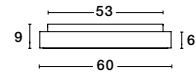

RANDO THIN - 9353856

Dimmable

Brushed Silver Aluminium
& Acrylic
LED 50 Watt 230 Volt
3250Lm 3000K IP20
D: 60 H: 9 cm

RANDO THIN - 9353855

Dimmable

Brushed Coffee Aluminium
& Acrylic
LED 50 Watt 230 Volt
3250Lm 3000K IP20
D: 60 H: 9 cm