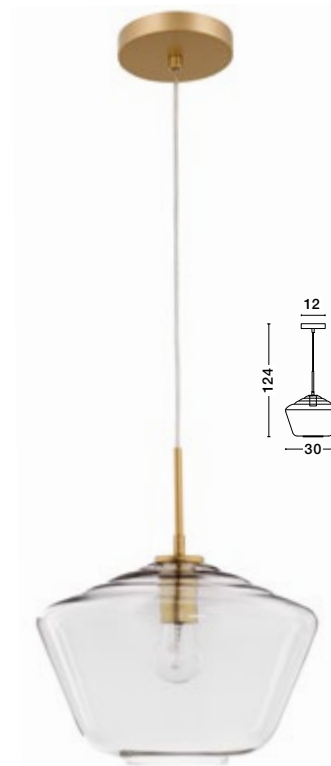

PRISMA - 9426733
Clear Glass
Gold Metal
LED E27 1x12 Watt 230 Volt
IP20 Bulb Excluded
D: 30 H: 34 H₂: 124 cm