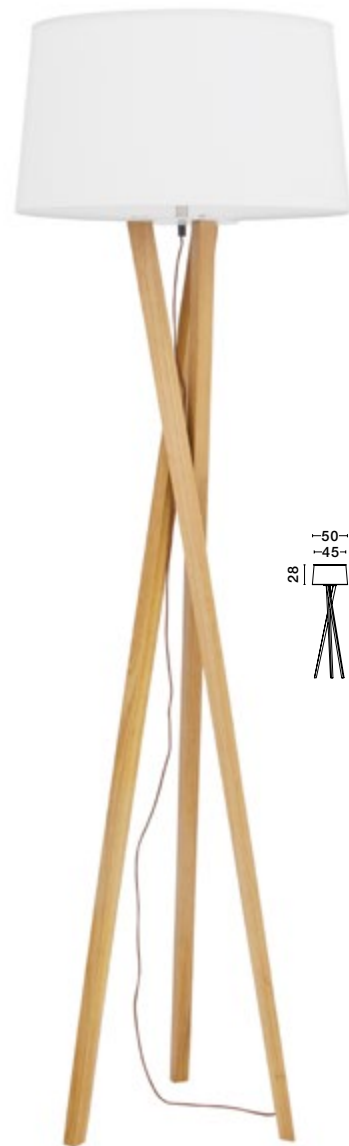

Ivory Fabric Shade
Brown Fabric Wire
Natural Wood
LED E27 1x12 Watt 230 Volt
IP20 Bulb Excluded
D: 50 H: 28 H₂: 164 cm

SALINO - 9145061

Ivory Fabric Shade
Brown Fabric Wire
Natural Wood
LED E27 1x12 Watt 230 Volt
IP20 Bulb Excluded
D: 50 H: 28 H₂: 160 cm