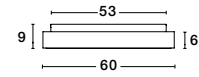

RANDO THIN - 9353856

Dimmable

Brushed Silver Aluminium
& Acrylic
LED 50 Watt 230 Volt
3250Lm 3000K IP20
D: 60 H: 9 cm

RANDO THIN - 9353855

Dimmable

Brushed Coffee Aluminium
& Acrylic
LED 50 Watt 230 Volt
3250Lm 3000K IP20
D: 60 H: 9 cm