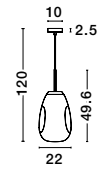

LAVA - 9190393

Gold Metal
Handmade Gold Glass
LED E27 1x12 Watt 230 Volt
IP20 Bulb Excluded
D: 22.5 H: 49.6 H₂: 120 cm