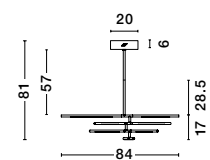

Brass Gold Metal & Acrylic
LED 56 Watt 230 Volt
4200Lm 3000K IP20
D: 85 H: 31 H₂: 120 cm
Included Remote Control