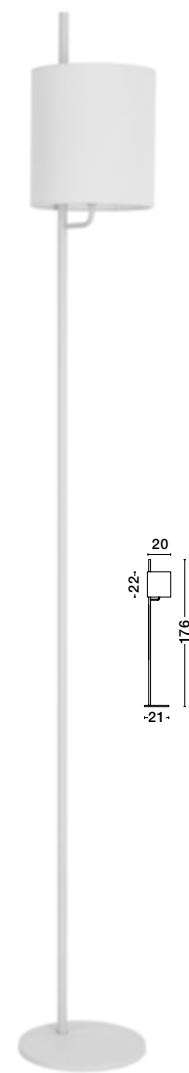

YAMA - 9180521

White Fabric Shade
& White Aluminium
Switch On/Off
LED E27 1x12 Watt 230 Volt
IP20 Bulb Excluded
D: 20 H: 22 H₂: 176 cm