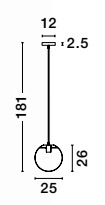

MIRALE - 9416925
Gold Metal
Clear Glass
& Black PVC Wire
LED E27 1x12 Watt 230 Volt
IP20 Bulb Excluded
D: 25 H1: 26 H2: 181 cm