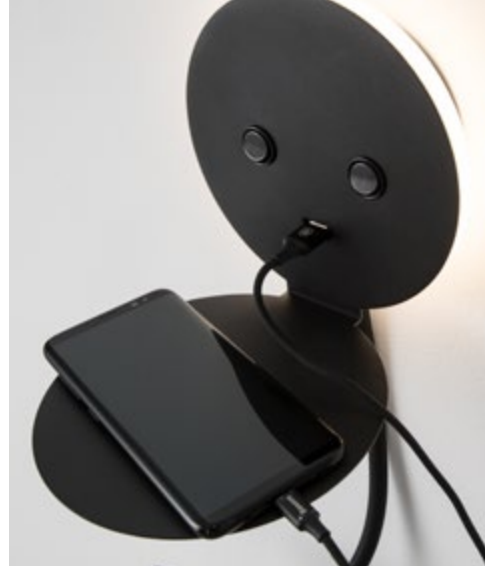

Adjustable

Adjustable

ECLIP - 9173281

White Aluminium
Adjustable Switch On/Off
USB Charger
LED Samsung 230 Volt 3000K
Backlight 6 Watt 310Lm
Reader 3 Watt 210Lm IP20
L: 15 W: 19.5 H: 50 cm

ECLIP - 9173282

Black Aluminium
Adjustable Switch On/Off
USB Charger
LED Samsung 230 Volt 3000K
Backlight 6 Watt 310Lm
Reader 3 Watt 210Lm IP20
L: 15 W: 19.5 H: 50 cm