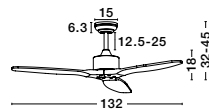

10 YRS GUARANTEE 5 SPEEDS REMOTE CONTROL REVERSE MODE

WITHOUT LIGHT

DC motor

Vento _ 5231301

FAN SPECIFICATIONS

| Body Material | Blades Material | Product Size | Speed | Length of Each Blade | Motor Type | Watt (max.) | Power Supply | Airflow (CFM) | RPM | Noise Level | Weight | Blade Sweep | Summer/Winter Function | Light | Remote Control | Guarantee | Class |
|------------------|-----------------|--------------------|----------------|----------------------|------------|-------------|--------------|---------------|-----|-------------|--------|-------------|------------------------|-------|----------------|-----------|-------|
| Steel Matt Black | Walnut Wood | D: 132 H: 32-45 cm | 5 Speed Remote | 66 cm | DC | 40W | AC110-240V | 4000 | 200 | < 30 dB | 4.8 Kg | 52" | ✓ | X | ✓ | 10 Years | I |