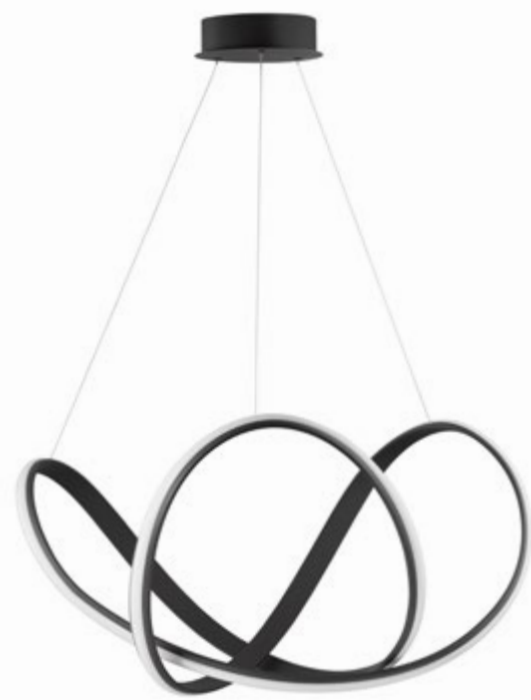

APUS - 9348051

Dimmable

Sandy Black Aluminium
& Acrylic
LED 50 Watt 230 Volt
2158Lm 3000K IP20
D: 70 H: 120 cm