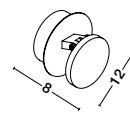

OTTO - 9139805

Sandy White Metal & Aluminium Acrylic
LED 5 Watt 230 Volt
469Lm 3000K IP20
D: 12 W: 8 H: 12 cm