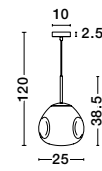

LAVA - 9190403

Gold Metal
Handmade Gold Glass
LED E27 1x12 Watt 230 Volt
IP20 Bulb Excluded
D: 25 H: 38.5 H₂: 120 cm