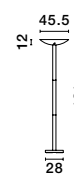

ROCCO - 9020302
Dimmable

Antique Gold Brass Metal & Acrylic
Matt White Glass
LED 30 Watt 230 Volt
2700Lm 3000K IP20
D: 45.5 H: 181 cm

LED WARM WHITE A++-A DRIVER INCL.