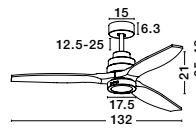

FAN SPECIFICATIONS

Body Material	Blades Material	Product Size	Speed	Length of Each Blade	Motor Type	Watt (max.)	Power Supply	Airflow (CFM)	RPM	Noise Level	Weight	Blade Sweep	Summer/Winter Function	Light	Remote Control	Guarantee	Class
Matt Black Steel & Glass	Brown Wood	D: 132 H: 35-48 cm	5 Speed Remote	64 cm	DC	40W	AC220-240V	4000	190	< 30 dB	5.8 Kg	52"	✓	✓	✓	10 Years	I

LIGHT SPECIFICATIONS

LED Watt	Lumen	Volt	LED Chip	Beam Angle	Kelvin	Protection	Driver Included
12W	800Lm	220V	Edison	120°	3000K	IP20	✓