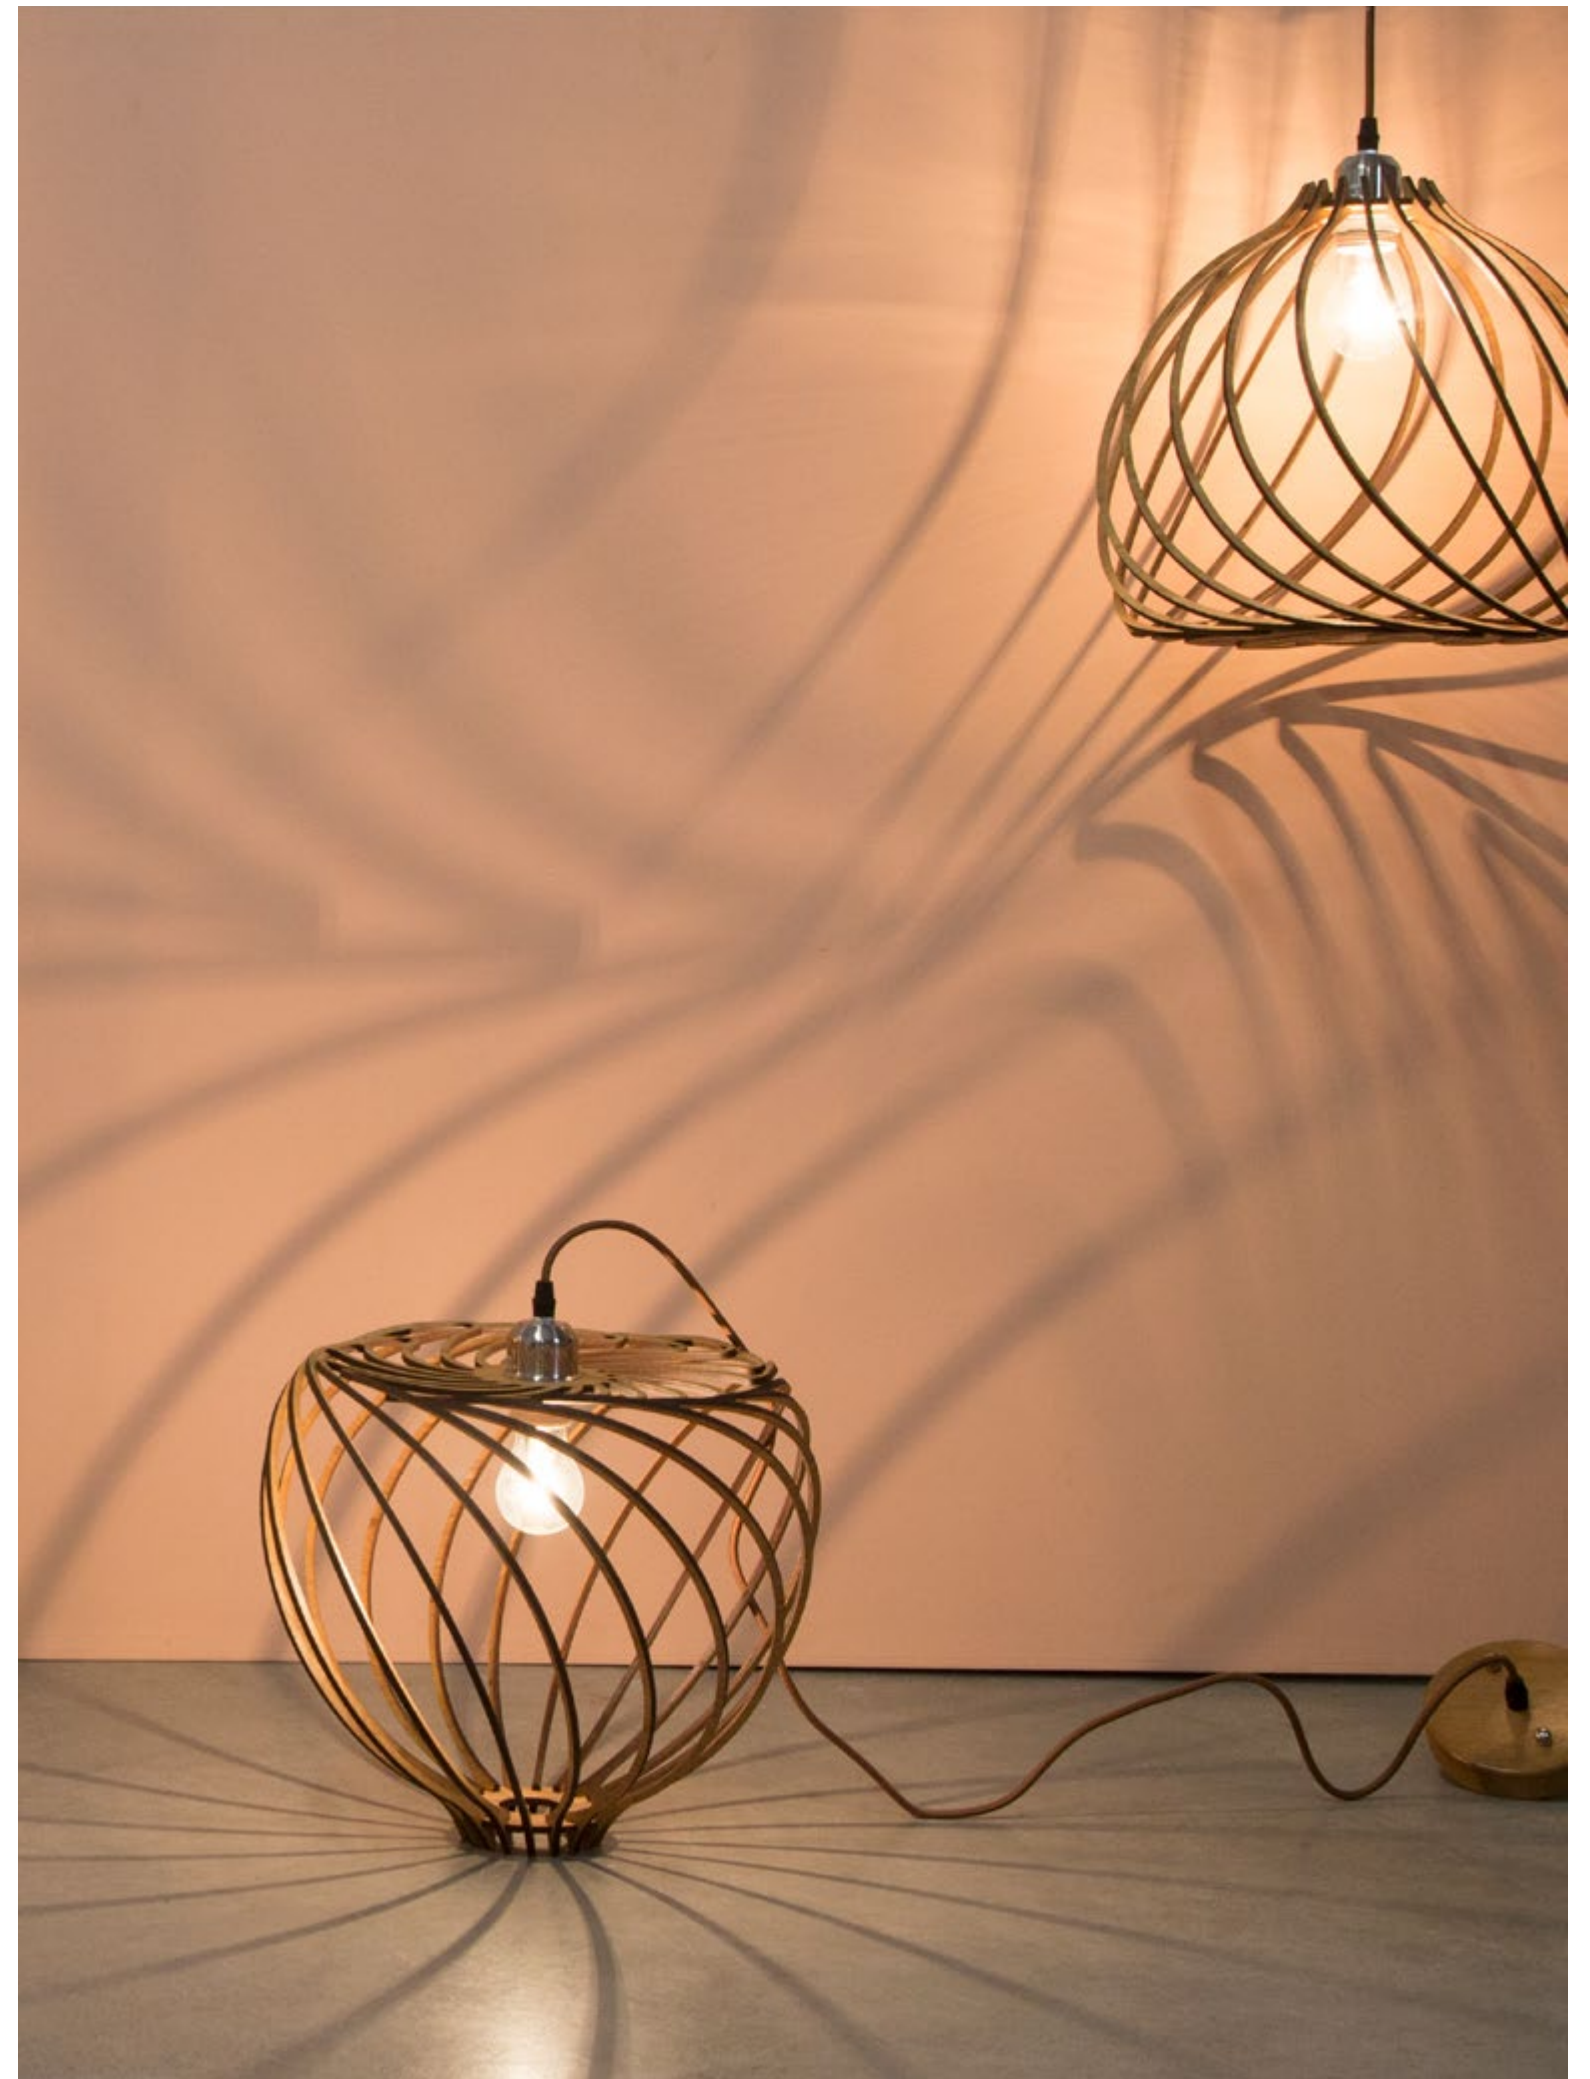

WERA - 9125061

Natural Wood
 Dark Brown Fabric Cable
 Solid Wood Canopy
 LED E27 1x12 Watt 230 Volt
 IP20 Bulb Excluded
 D: 25 H: 17 H₂: 130 cm

WERA - 9125062

Dark Walnut Wood colour
 Dark Brown Fabric Cable
 Solid Wood Canopy
 LED E27 1x12 Watt 230 Volt
 IP20 Bulb Excluded
 D: 25 H: 17 H₂: 130 cm