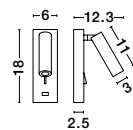

White Aluminium
Adjustable
Switch On/Off - USB Charger
LED Samsung 3 Watt
210Lm 3000K IP20
L: 6 W: 12.3 H: 18 cm

Rotating & Adjustable

USB CHARGER

FUSE - 9170102

Black Aluminium
Adjustable
Switch On/Off - USB Charger
LED Samsung 3 Watt
210Lm 3000K IP20
L: 6 W: 12.3 H: 18 cm