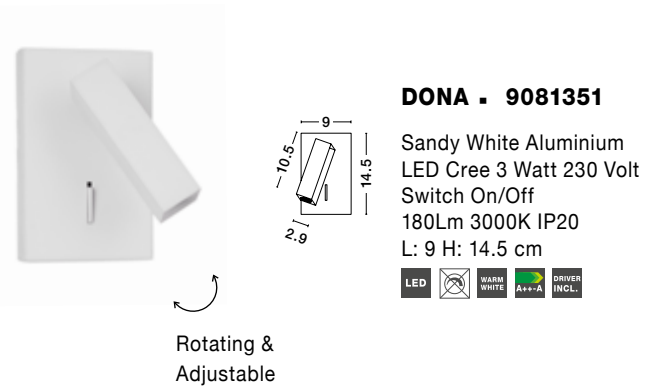

Rotating & Adjustable