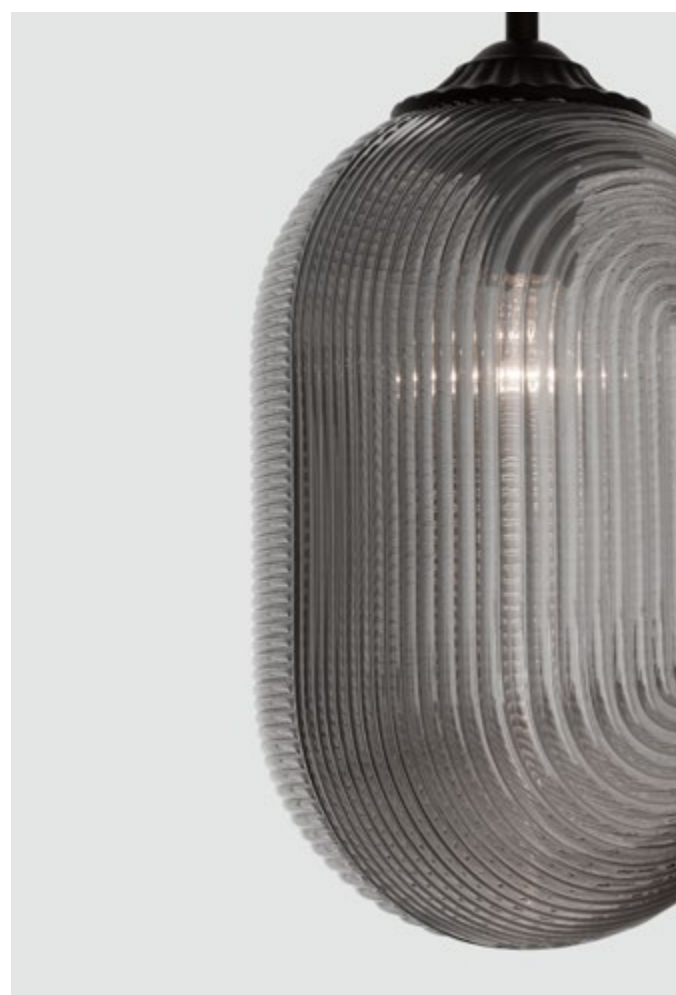

Champagn Glass
Brass Metal
LED E27 1x12 Watt 230 Volt
IP20 Bulb Excluded
D: 22.5 H: 55.4 H₂: 120 cm

Smoky Gray Glass
Matt Black Metal
LED E27 1x12 Watt 230 Volt
IP20 Bulb Excluded
D: 22.5 H: 55.4 H₂: 120 cm

Opal Glass
Brass Metal
LED E27 1x12 Watt 230 Volt
IP20 Bulb Excluded
D: 22.5 H: 55.4 H₂: 120 cm