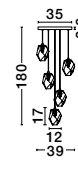

ICE - 9160235

Gradient White Colour
Glass & White Metal
LED G9 5x5 Watt 230 Volt
IP20 Bulb Excluded
D: 39 H: 180 cm