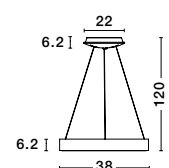

RANDO THIN - 9453433

Dimmable

Brushed Coffee Aluminium
& Acrylic
LED 30 Watt 230 Volt
1950Lm 3000K IP20
D: 38 H: 120 cm

RANDO THIN - 9453434

Dimmable

Brushed Silver Aluminium
& Acrylic
LED 30 Watt 230 Volt
1950Lm 3000K IP20
D: 38 H: 120 cm