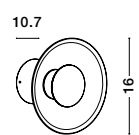

ESIL - 9118514

Clear Glass
Brass Gold Aluminium
LED 4 Watt 230 Volt
245Lm 3000K IP20
D: 16 W: 10.7 H: 16 cm