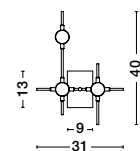

Gold Metal & Acrylic
LED 3 x 2.4 Watt 230 Volt
504Lm 3000K IP20
L: 31 W: 3.5 H: 40 cm