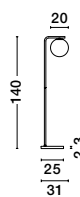

ALVAREZ - 9136702

Satin Gold Metal
& Black Marble
White Opal Glass
LED E27 1x12 Watt 230 Volt
Bulb Excluded IP20
L: 31 W: 25 H: 140 cm

ALVAREZ - 9185361

Satin Gold Metal
& Black Marble
White Opal Glass
LED E14 1x5 Watt 230 Volt
Bulb Excluded IP20
L: 22 W: 15 H: 51 cm