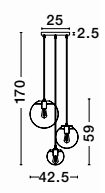

MIRALE - 9416933
Clear Glass & Gold Metal
Black PVC Wire
LED E27 3x12 Watt 230 Volt
IP20 Bulb Excluded
D: 42.5 H1: 59 H2: 170 cm