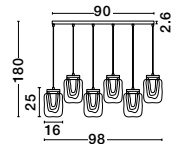

GRANI - 9160286

Dimmable

Brushed Gold Steel
Amber & Gold Glass
LED 6x4 Watt 230 Volt
535Lm 3000K IP20
L: 98 W: 16 H: 180 cm