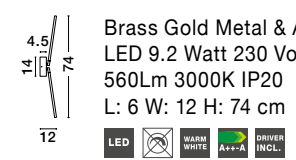

RACCIO - 9180722

Brass Gold Metal & Acrylic
LED 9.2 Watt 230 Volt
560Lm 3000K IP20
L: 6 W: 12 H: 74 cm