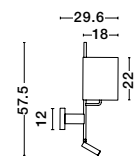

YAMA - 9180511

White Fabric Shade
& White Aluminium
Adjustable - Switch On/Off
LED Samsung 3 Watt
210Lm 3000K
LED E27 1x12 Watt 230 Volt
IP20 Bulb Excluded
D: 18 W: 29.6 H: 57.5 cm

YAMA - 9180521

White Fabric Shade
& White Aluminium
Switch On/Off
LED E27 1x12 Watt 230 Volt
IP20 Bulb Excluded
D: 20 H: 22 H₂: 176 cm