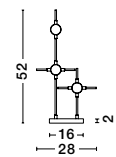

ATOMO - 9280673

Gold Metal & Acrylic
LED 3 x 2.4 Watt 230 Volt
504Lm 3000K IP20
L: 28 W: 9 H: 52 cm