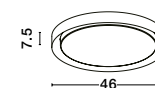

TROY - 9053593

Dimmable

Metal & Acrylic Diffuser
Matt White Outside
Matt White Inside
LED 50 Watt 230 Volt
2750Lm 3000K IP20
D: 56 H: 7.5 cm

TROY - 9053592

Dimmable

Metal & Acrylic Diffuser
Matt Black Outside
Matt White Inside
LED 40 Watt 230 Volt
2200Lm 3000K IP20
D: 46 H: 7.5 cm