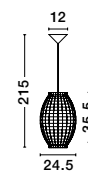

GRIFFIN - 9858748
Dried Water Hyacinth
Black Fabric Wire & Base
LED E27 1x12 Watt 230 Volt
IP20 Bulb Excluded
D: 24.5 H: 35.5 H: 215 cm