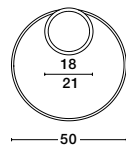

FULINE • 9348073
Dimmable

Sandy Black Aluminium
& Acrylic
LED 32 Watt 230 Volt
2320 Lm 3000K IP20
D: 50 H: 5 cm