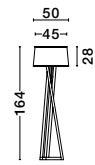

SALINO - 9145071

Ivory Fabric Shade
Brown Fabric Wire
Natural Wood
LED E27 1x12 Watt 230 Volt
IP20 Bulb Excluded
D: 50 H: 28 H₂: 164 cm