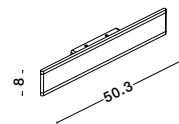

LINE . 9115912

Sandy White Aluminium & Acrylic
LED 2x12 Watt 230 Volt
1823Lm 3000K IP20
L: 50.3 W: 4.8 H: 8 cm