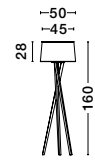

Ivory Fabric Shade
Brown Fabric Wire
Natural Wood
LED E27 1x12 Watt 230 Volt
IP20 Bulb Excluded
D: 50 H: 28 H₂: 164 cm

SALINO - 9145061

Ivory Fabric Shade
Brown Fabric Wire
Natural Wood
LED E27 1x12 Watt 230 Volt
IP20 Bulb Excluded
D: 50 H: 28 H₂: 160 cm