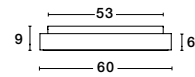

RANDO THIN - 9353856

Dimmable

Brushed Silver Aluminium
& Acrylic
LED 50 Watt 230 Volt
3250Lm 3000K IP20
D: 60 H: 9 cm

RANDO THIN - 9353855

Dimmable

Brushed Coffee Aluminium
& Acrylic
LED 50 Watt 230 Volt
3250Lm 3000K IP20
D: 60 H: 9 cm