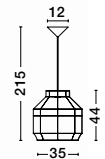

MIA - 9858659
Natural Ratan
Black Fabric Wire & Base
LED E27 1x12 Watt 230 Volt
IP20 Bulb Excluded
D: 35 H: 44 H₂: 215 cm