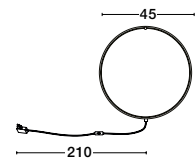

RING - 9108312

Dimmable

Sandy Black Aluminium
& Acrylic
Black Fabric Wire
LED 18 Watt 230 Volt
950Lm 3000K IP20
D: 45 W: 2 cm