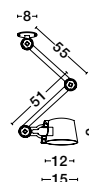

VESPER . 9146711

Black Aluminium
& Steel
LED E27 1x12 Watt 230 Volt
Bulb Excluded IP20
D: 15 H: 106 cm