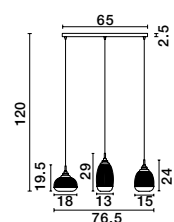

MOND - 9731214

Satin Gold Metal
Clear Glass
LED E14 3x5 Watt 230 Volt
IP20 Bulb Excluded
D: 49 H: 120 cm

MOND - 9731216

Satin Gold Metal
Clear Glass
LED E14 3x5 Watt 230 Volt
IP20 Bulb Excluded
L: 76.5 W: 18 H: 120 cm