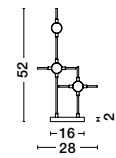

ATOMO - 9180673

Gold Metal & Acrylic
LED 3 x 2.4 Watt 230 Volt
504Lm 3000K IP20
L: 31 W: 3.5 H: 40 cm

ATOMO - 9180630
Dimmable

Gold Metal & Acrylic
LED 30 x 2.4 Watt 230 Volt
5040Lm 3000K IP20
L: 106 W: 58.5 H: 150 cm
Included Remote Control