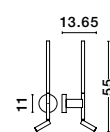

HANDY - 9182811

Sandy Black Aluminium & Acrylic
Adjustable/Rotating - Switch On/Off
LED Samsung 230 Volt 3000K
Backlight 6 Watt 310Lm
Reader 3 Watt 210Lm IP20
L: 2 W: 13.65 H: 55 cm