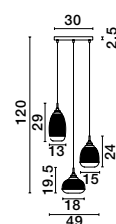

MOND - 9731214

Satin Gold Metal
Clear Glass
LED E14 3x5 Watt 230 Volt
IP20 Bulb Excluded
D: 49 H: 120 cm

MOND - 9731216

Satin Gold Metal
Clear Glass
LED E14 3x5 Watt 230 Volt
IP20 Bulb Excluded
L: 76.5 W: 18 H: 120 cm