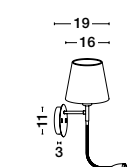

NIA - 9182372

Black Metal
Black Fabric Shade
Switch On/Off
LED 3 Watt 3000K 180Lm
LED E14 1x5 Watt 230 Volt
IP20 Bulb Excluded
L: 19 W: 16 H: 30 cm