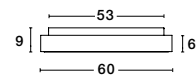

RANDO THIN - 9353854

Dimmable

Brushed Gold Aluminium
& Acrylic
LED 50 Watt 230 Volt
3250Lm 3000K IP20
D: 60 H: 9 cm