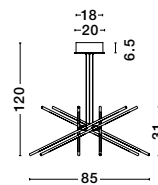

Brass Gold Metal & Acrylic
LED 56 Watt 230 Volt
4200Lm 3000K IP20
D: 85 H: 31 H₂: 120 cm
Included Remote Control

RACCIO - 9180781
Dimmable

Brass Gold Metal & Acrylic
LED 40 Watt 230 Volt
2800Lm 3000K IP20
L: 84 W: 80 H: 81 cm