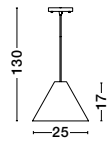

WERA - 9125062

Dark Walnut Wood colour
Dark Brown Fabric Cable
Solid Wood Canopy
LED E27 1x12 Watt 230 Volt
IP20 Bulb Excluded
D: 25 H: 17 H₂: 130 cm