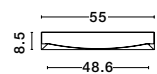

LUTON . 9818451

Coffee Brown Aluminium
 Matt White Acrylic Diffuser
 LED 47 Watt 230 Volt
 3525Lm 3000K IP20
 D: 55 H: 8.5 cm

ZANO - 9053821

Dimmable

Metal & Acrylic Diffuser
White Outside
Golden Leaf Inside
LED 28 Watt 230 Volt
1400Lm 3000K IP20
D: 50 H: 10 cm