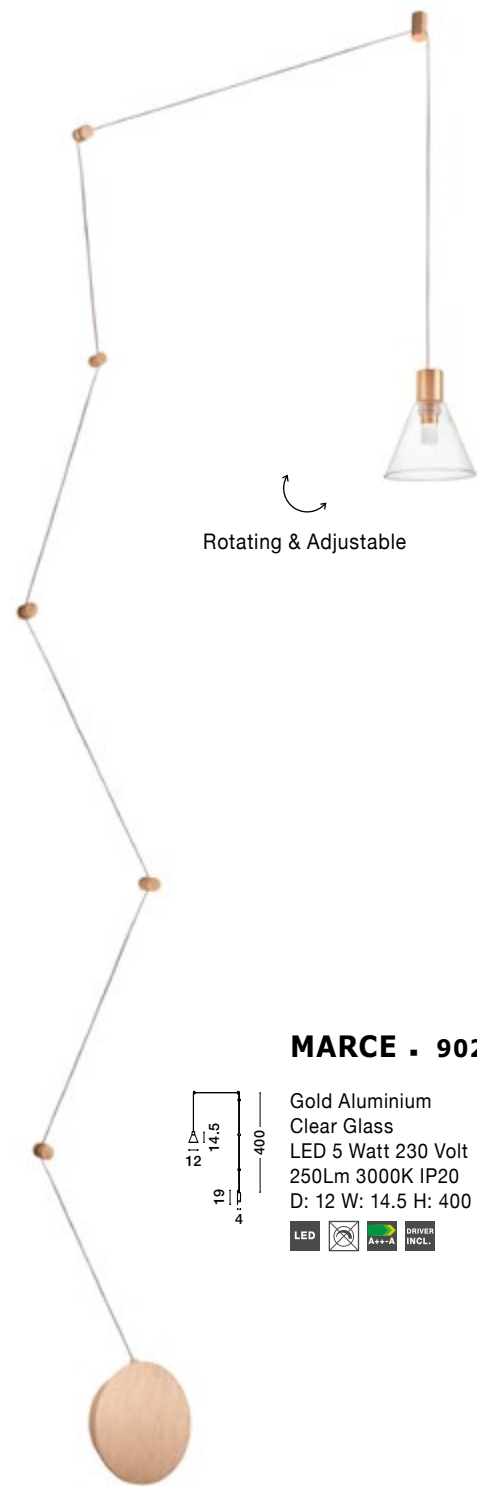

LED Driver - 60 Watt

9117005

LED Driver - 30 Watt

9117004

Wire Clip

9117003

Black Wire

Rotating & Adjustable