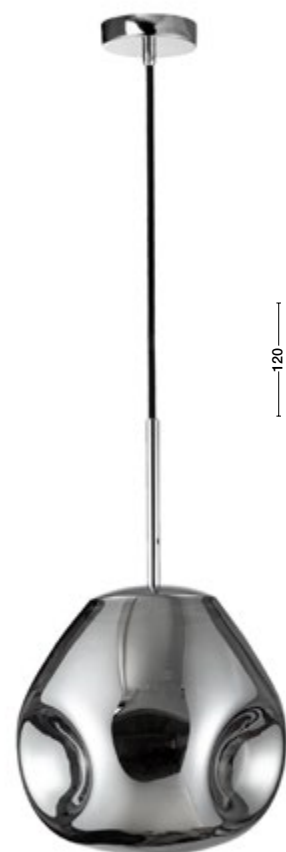

LAVA - 9190392
Chrome Metal
Handmade Chrome Glass
LED E27 1x12 Watt 230 Volt
IP20 Bulb Excluded
D: 22 H: 49.6 H₂: 120 cm

LAVA - 9190402
Chrome Metal
Handmade Chrome Glass
LED E27 1x12 Watt 230 Volt
IP20 Bulb Excluded
D: 25 H: 38.5 H₂: 120 cm