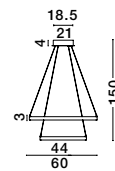

Adjustable

LEON - 9501430

Dimmable

Golden Leaf Aluminium & Acrylic Adjustable
LED 83 Watt 230 Volt
4980Lm 3000K IP20
L: 61 H: 150 cm

Adjustable

LEON - 8100281

Golden Leaf Aluminium & Acrylic Adjustable
LED 65 Watt 230 Volt
3900Lm 3000K IP20
D: 60 H: 150 cm