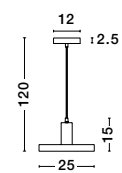

D: 35 H1: 15 H2:133 cm

PERLETO - 926811

Metal & Acrylic Diffuser
Gold Leaf Outside
Matt White Inside
LED E27 2x10 Watt 230 Volt
IP20 Bulb Excluded

GARNI - 9417053
Black Metal Outside
Gold Inside
Black PVC Wire
LED E27 1x12 Watt 230 Volt
IP20 Bulb Excluded
D: 25 H: 15 H₂: 120 cm