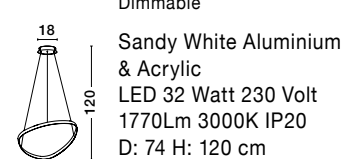

ARIES - 9357062

Dimmable

Sandy White Aluminium
& Acrylic
LED 32 Watt 230 Volt
1770Lm 3000K IP20
D: 74 H: 120 cm