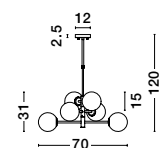

IMPERO - 9100361

White Frosted Glass
Black Metal
LED E14 6x5 Watt
IP20 Bulb Excluded
D: 70 H: 31 H₂: 120 cm