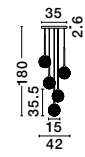

MIRANO - 9260212

Clear Structured Glass
& Brushed Gold Steel
LED G9 5x5 Watt 230 Volt
IP20 Bulb Excluded
D: 42 H: 180 cm