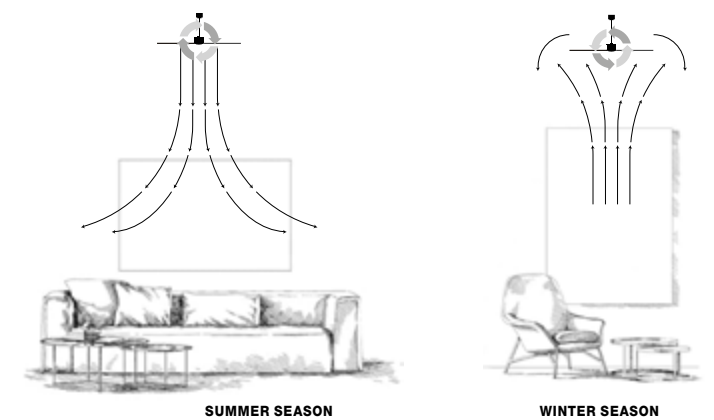

Ceiling Fan For The Whole Year