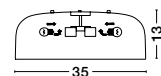

D: 35 H1: 15 H2:133 cm

PERLETO - 926811

Metal & Acrylic Diffuser
Gold Leaf Outside
Matt White Inside
LED E27 2x10 Watt 230 Volt
IP20 Bulb Excluded

GARNI - 9417053
Black Metal Outside
Gold Inside
Black PVC Wire
LED E27 1x12 Watt 230 Volt
IP20 Bulb Excluded
D: 25 H: 15 H₂: 120 cm