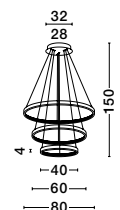

PRESTON - 9862853

Dimmable

Antique Gold Brass
Aluminium & Acrylic
LED 112 Watt 230 Volt
4731Lm 3000K IP20
D: 80 H: 150 cm