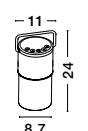

JAM - 9180391
Dimmable

Black Iron & Clear ABS
LED 5 Watt
10Lm 3000K IP20
D: 8.7 H: 19.5 - 24 cm

USB
CHARGER

Play
Our
Music

Connect your phone, tablet or computer to the magnificently sounding of Jam, Ray and Maya families which are compatible with a Bluetooth Speaker that truly has to be heard to be believed, with stereo sound that will awaken your musical soul with its stunning quality and audio.