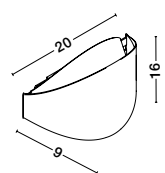

ASTRID - 9128312

Sandy White Metal & Acrylic
LED 12 Watt 230 Volt
673Lm 3000K IP20
L: 20 W: 9 H: 16 cm