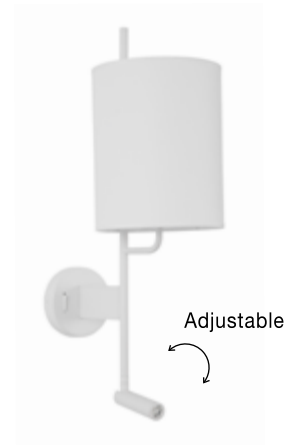

NIA - 9182372

Black Metal
 Black Fabric Shade
 Switch On/Off
 LED 3 Watt 3000K 180Lm
 LED E14 1x5 Watt 230 Volt
 IP20 Bulb Excluded
 L: 19 W: 16 H: 30 cm

YAMA - 9180512

Black Fabric Shade
& Black Aluminium
Adjustable - Switch On/Off
LED Samsung 3 Watt
210Lm 3000K
LED E27 1x12 Watt 230 Volt
IP20 Bulb Excluded
D: 18 W: 29.6 H: 57.5 cm