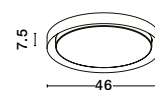

ZANO - 9053822

Dimmable

Metal & Acrylic Diffuser
White Outside
Silver Leaf Inside
LED 28 Watt 230 Volt
1400Lm 3000K IP20
D: 50 H: 10 cm

TROY - 9053460

Dimmable

Metal & Acrylic Diffuser
Golden Leaf Outside
White Inside
LED 40 Watt 230 Volt
2200Lm 3000K IP20
D: 46 H: 7.5 cm