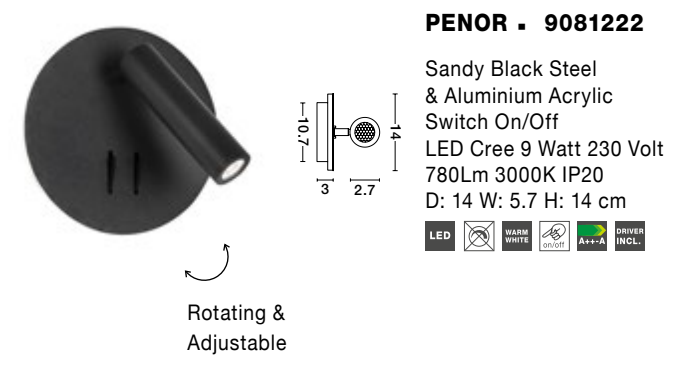

Rotating & Adjustable