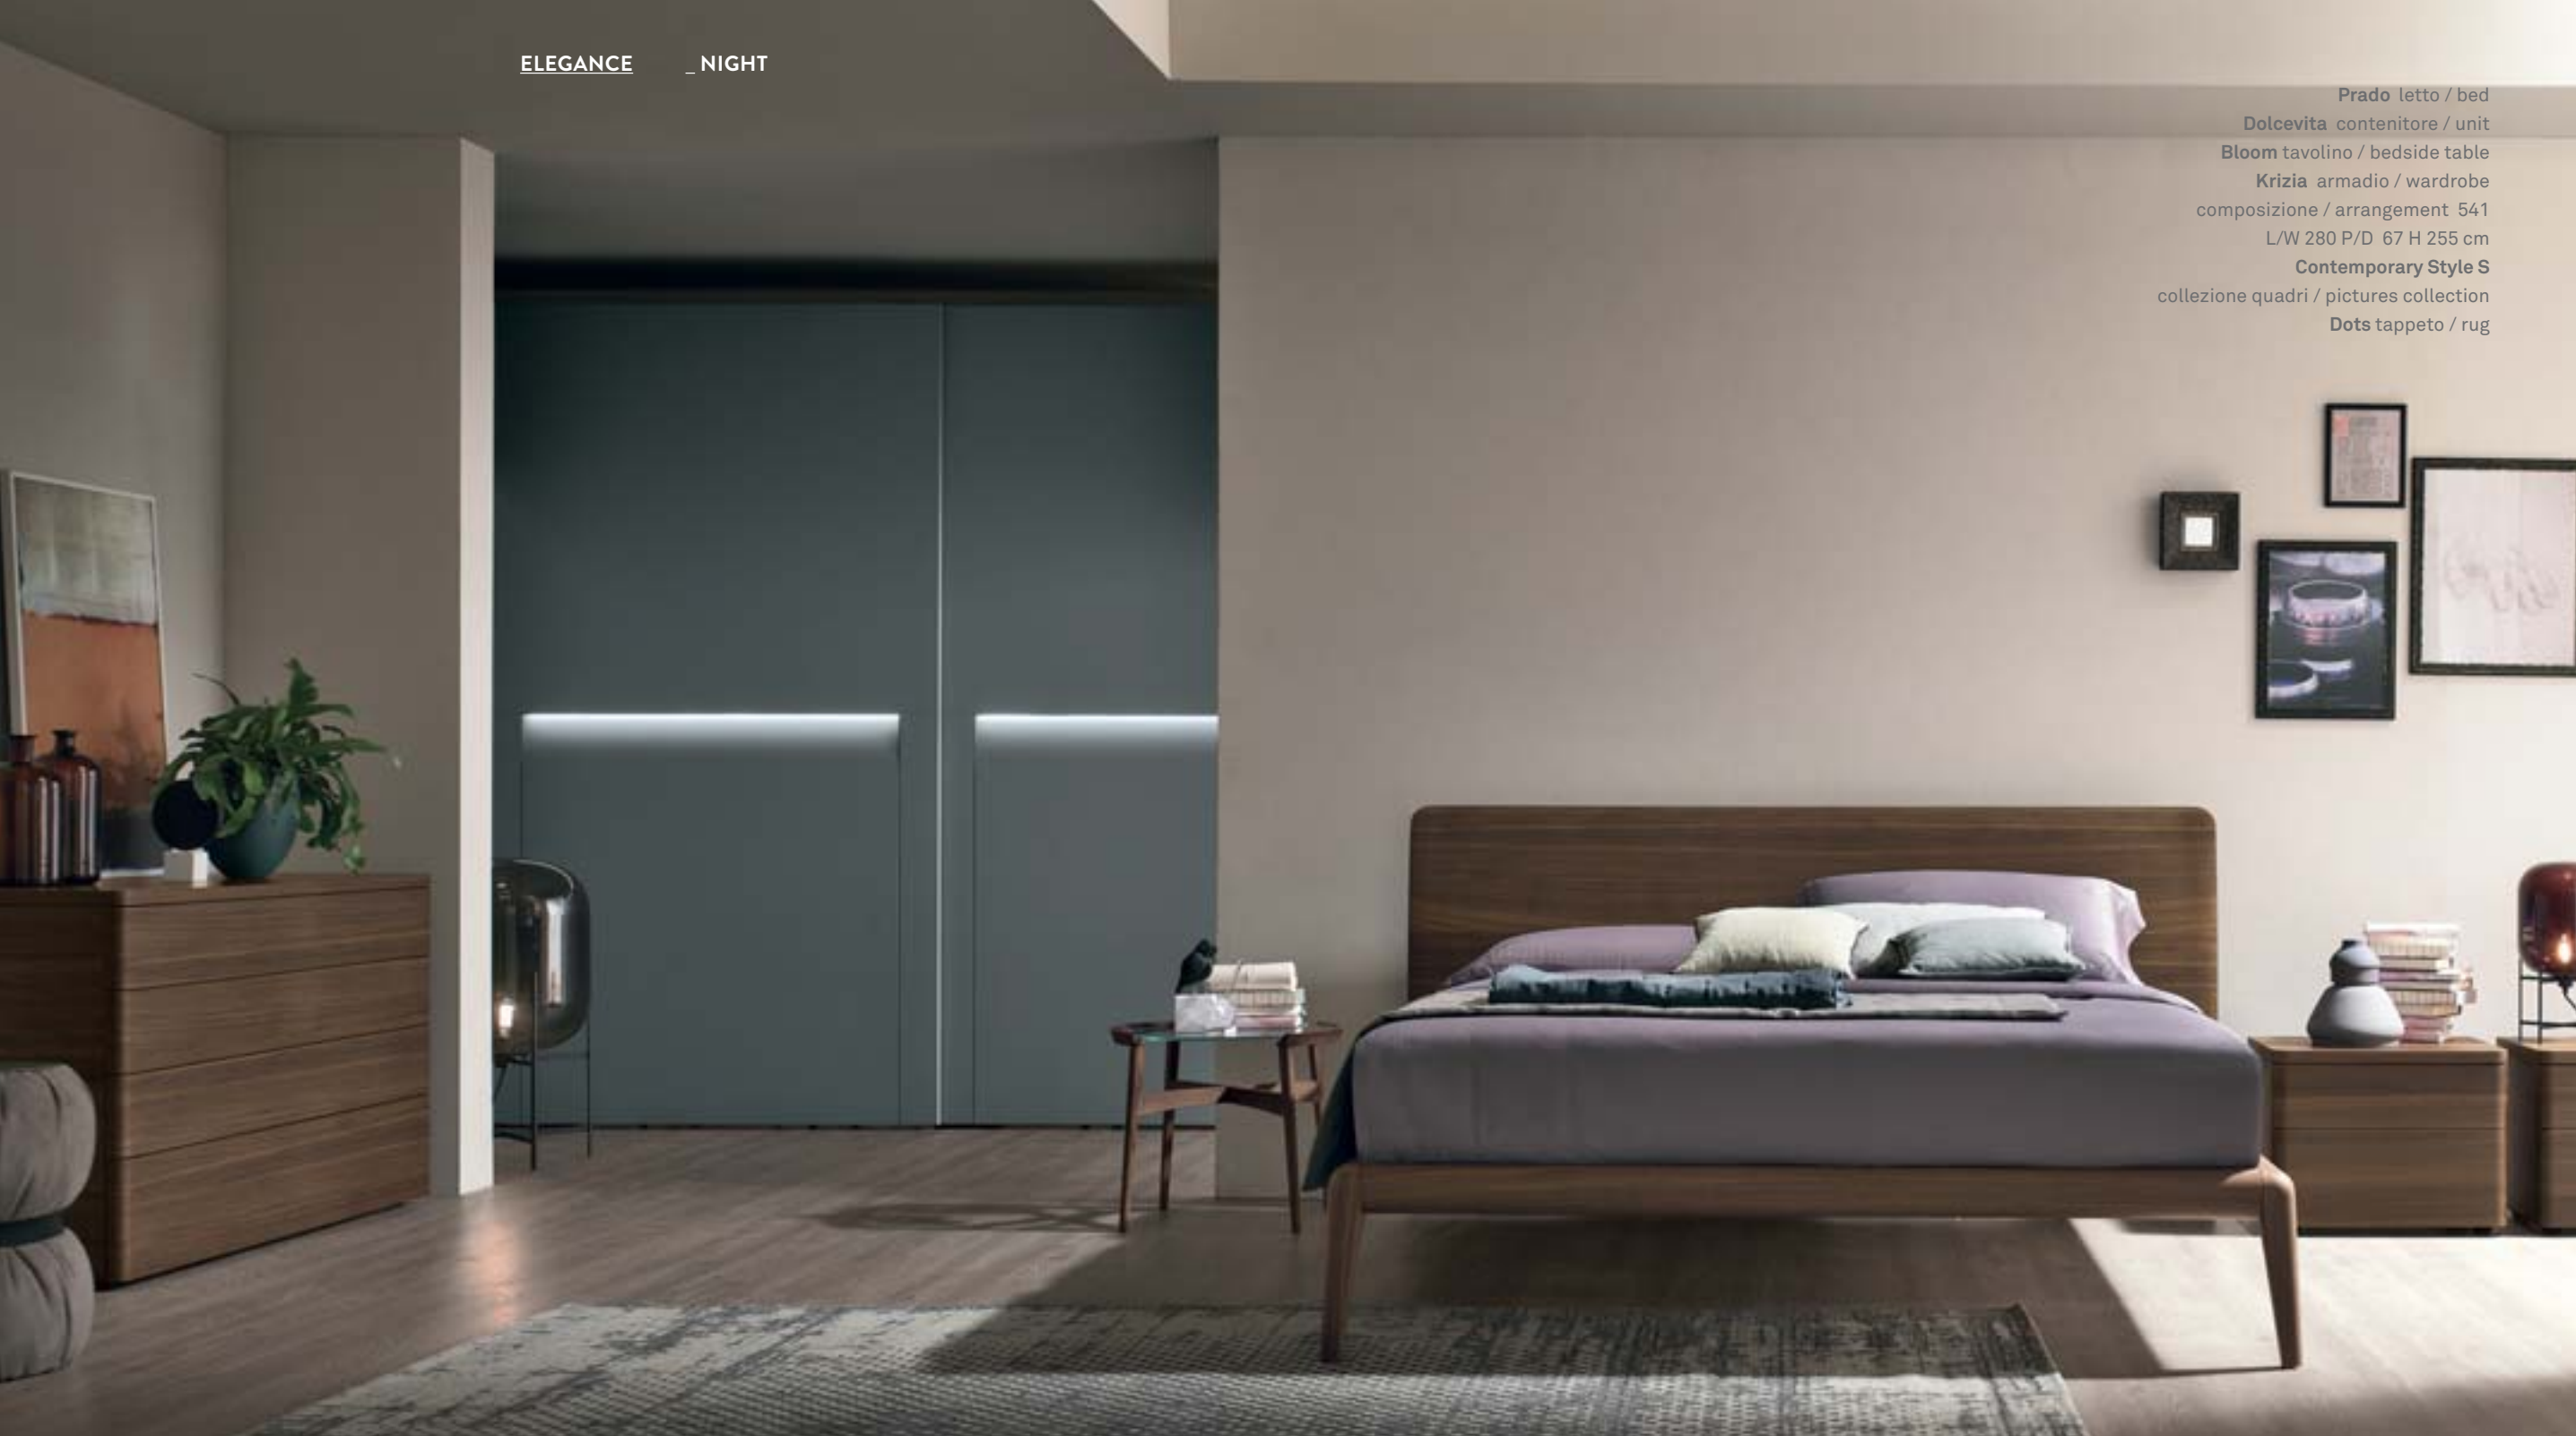

SOGNO
letto / bed
CAPITOL
contenitore / unit

STANZE DA SOGNO

DREAMY ROOMS

La testiera leggermente curvata e appoggiata a terra è l'elemento distintivo del letto Prado.

La notte è soft nella forma e nella tonalità.

The slightly curved, floor-standing headboard distinguishes the Prado bed whose shape and shade create a soft, night-time atmosphere.