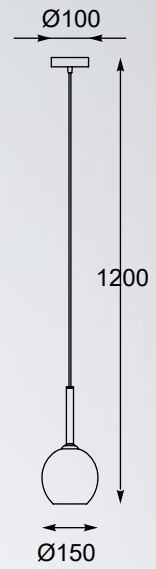

MONIC
Pendant lamp
MD1629-1 Chrome
1xE14 MAX 40W
smoky chrome glass
with chrome canopy