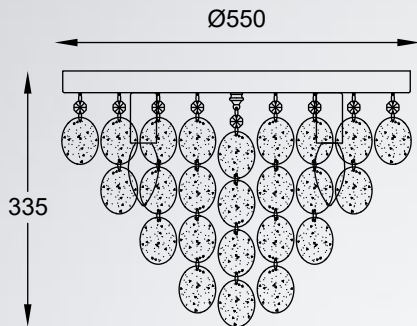

PARDO new
Ceiling lamp
18366
8xE14 MAX 40W
metal chrome body
glass