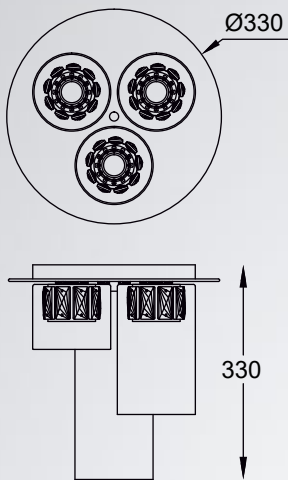

GEM new
Ceiling lamp
C0389-01A-F7AC
1xG9 28W
french gold metal body,
transparent crystals, transparent glass shade

GEM LED • new

Ceiling lamp
C0389-03F-B5AC
3xLED 5W, 1350LM, 3000K
chrome metal body,
transparent crystals, transparent
glass shade

GEM LED • new

Ceiling lamp
C0389-03F-F7AC
3xLED 5W, 1350LM, 3000K
french gold metal body,
transparent crystals, transparent
glass shade