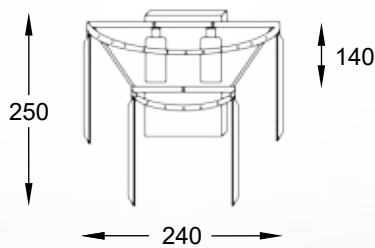

AMEDEO
Wall lamp
17106/2W-CHR
2xE14 MAX 40W
clear crystal glass
chrome body