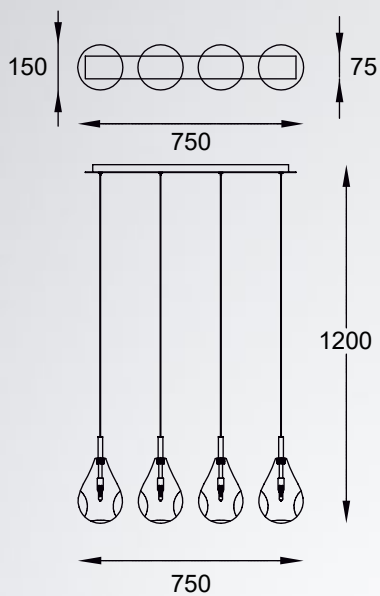

Modern form and unusual design. It will bring brightness and unique character to every room.

BASTONI new
 Pendant lamp
MD1921-3B-CLEAR
 3xG9 MAX 40W
 metal chrome body and
 canopy, clear glass shade

BASTONI new
 Pendant lamp
MD1921-1-CLEAR
 1xG9 MAX 40W
 metal chrome body and
 canopy, clear glass shade