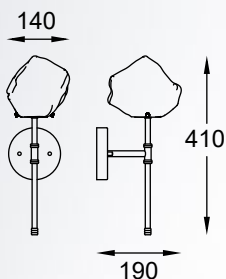

ROCK new

Pendant lamp
P0488-01M-SEAC

1xE27 MAX 40W

metal matt black
and gold body,
crushed glass shade

ROCK new
 Pendant lamp
P0488-08L-SEAC
 8xG9 MAX 28W
 metal matt black
 and gold body,
 crushed glass shade