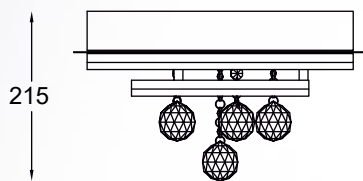

MALAWI new
Ceiling lamp
B180607-2
LED 20W 864LM 3000K
metal chrome body, acrylic
shade

MALAWI new
Ceiling lamp
B180609-3
LED 25W 1043LM 3000K
metal chrome body, acrylic
shade