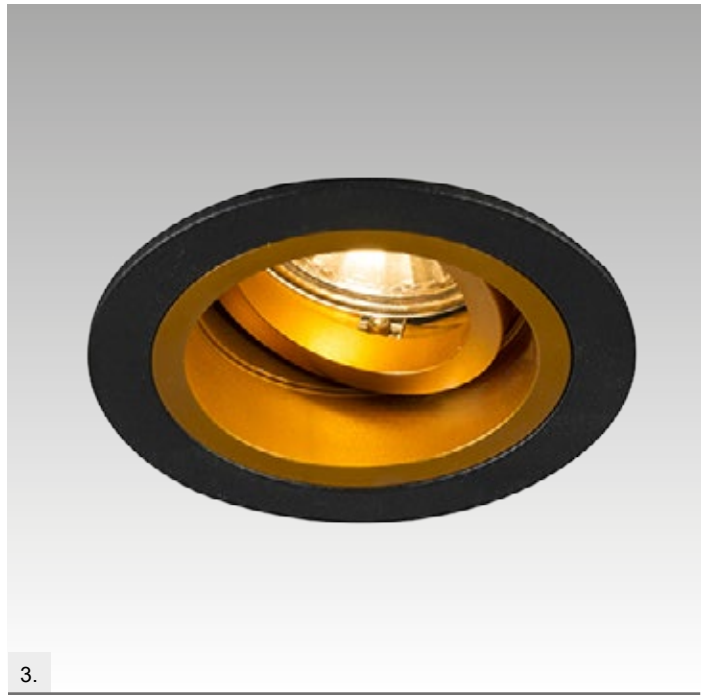

4.

CHUCK DL ROUND
Spot
1. 92699 (white)
1xGU10 MAX 50W
aluminium full white
2. 92700 (black)
1xGU10 MAX 50W
aluminium full black

CHUCK DL SQUARE
Spot
4. 92703 (white)
1xGU10 MAX 50W
aluminium full white
5. 92704 (black)
1xGU10 MAX 50W
aluminium full black