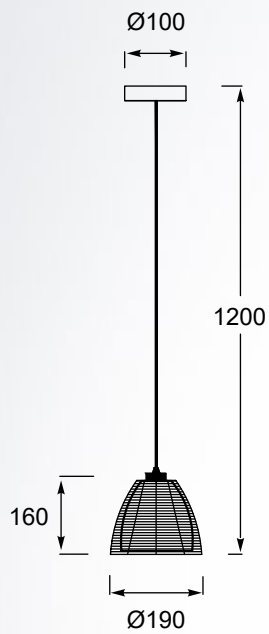

Interesting appearance and subdued colours.

PICO
Pendant lamp
MD9023-1L (Black)
1x E27 MAX 60W
black aluminium wire shade
with shade opal glass inside

PICO
Pendant lamp
MD9023-1L (Silver)
1x E27 MAX 60W
silver aluminium wire shade
with shade opal glass inside