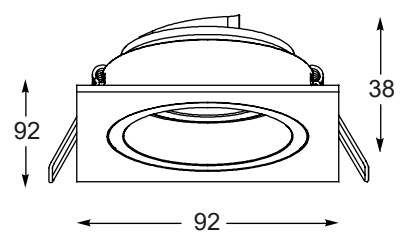

CHUCK DL SQUARE
Spot
4. 92706 (black-gold)
1xGU10 MAX 50W
aluminium black body
+gold reflector