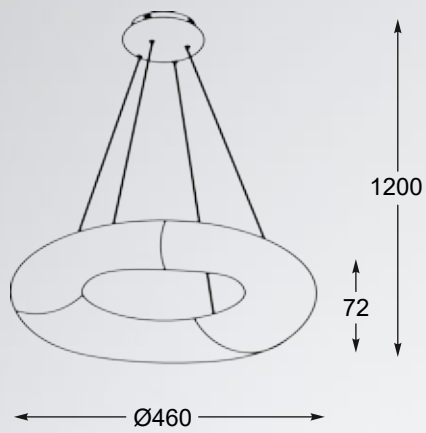

LIMA
Pendant lamp
15010002
LED 23W 1900LM 3000K
metal canopy rotational moulding
polyetylen shade