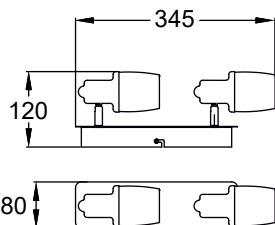

POSO
Ceiling lamp
CK180610-2
2xGU10 MAX 40W
iron stainless steel body,
white shade