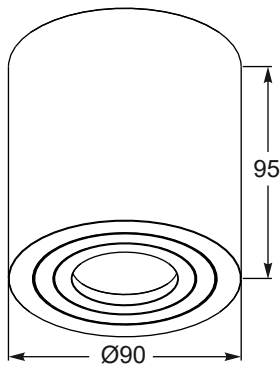

RONDIP SL new
Spot
1. ACGU10-158 (white)
2. ACGU10-159 (black)
1xGU10 MAX 50W
aluminium full
white or black, glass