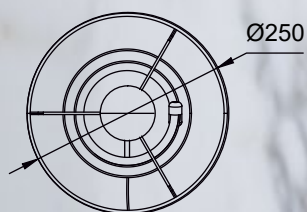

LED

TINA

new

LAMPA STOŁOWA

Table lamp, TL180515-2,
1XE27 MAX 60W
LED 10W 420LM 3000K
metal, aluminium body
black fabric shade
with gold inside