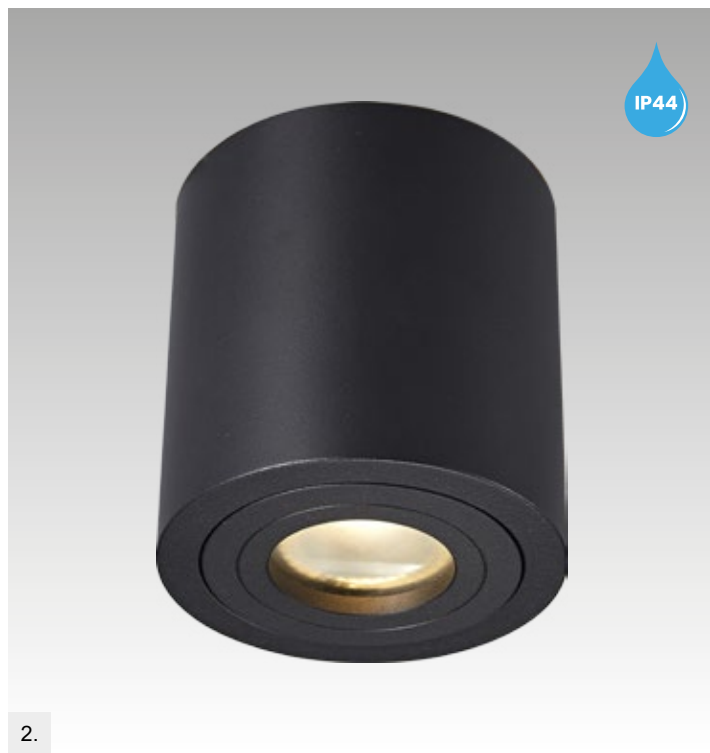

additional
mounting
base

6.

RONDIP SL new
 Spot
1. ACGU10-158 (white)
2. ACGU10-159 (black)
 1xGU10 MAX 50W
 aluminium full
 white or black, glass

QUARDIP SL new
 Spot
3. ACGU10-160 (white)
4. ACGU10-161 (black)
 1xGU10 MAX 50W
 aluminium full
 white or black, glass