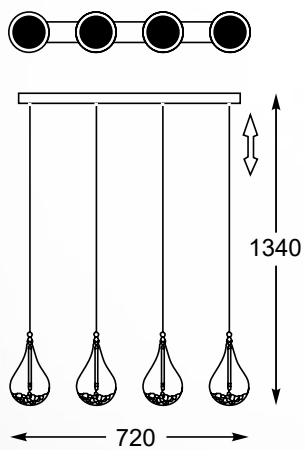

PERLE
Pendant lamp
P0226-04H-B5RK
4xG4 MAX 1,5W
metal chrome,
clear borosilicate glass with K9 crystal

PERLE
Pendant lamp
P0226-05B-F4RK
5xG4 MAX 1,5W
metal chrome,
clear borosilicate glass with K9 crystal