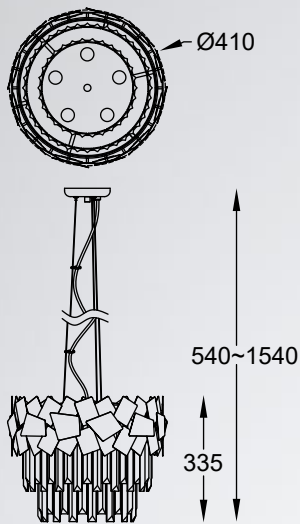

QASAR new
Pendant lamp
P0506-05A-F4AC
5x E14 MAX 40W
metal mirror stainless steel body,
clear crystal shade

QASAR new
Pendant lamp
P0506-05A-F4E3
5x E14 MAX 40W
metal brushed gold stainless steel body,
clear crystal shade