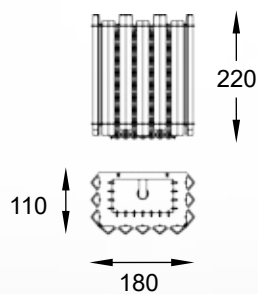

VENTUS
Wall lamp
W0465-01B-B5AC
1xG9 MAX 42W
clear crystal glass
chrome body