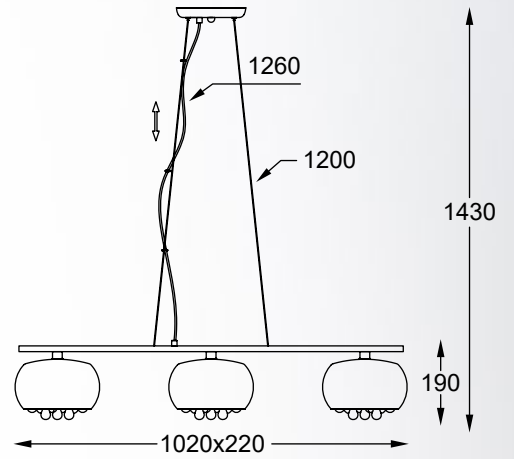

CRYSTAL
Ceiling lamp
C0076-05L-F4FZ
5xG9 MAX 42W
smoky chrome glass shade
clear crystal drops inside