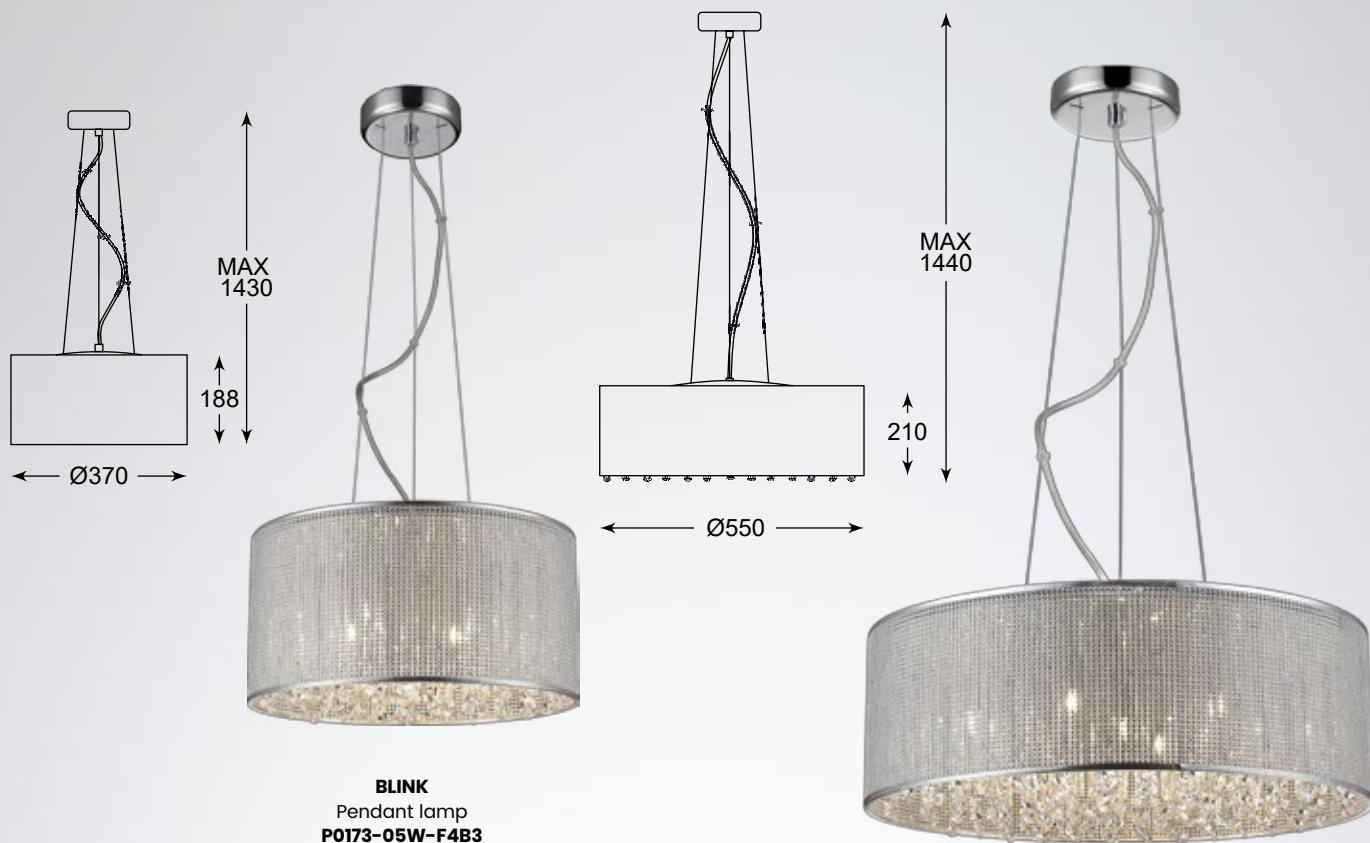

BLINK
Pendant lamp
P0173-05W-F4B3
5xG9 MAX 42W
silver shade,
aluminium rods with small crystals,
metal chrome canopy

BLINK
Pendant lamp
P0173-07W-F4B3
7xG9 MAX 42W
silver shade,
aluminium rods with small crystals,
metal chrome canopy