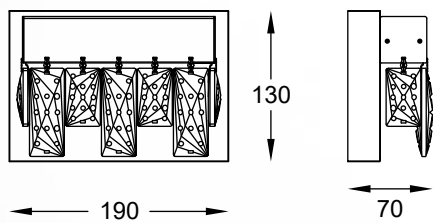

SPARK new
Wall lamp
W0476-01A-B5AC
LED 5,4W 432LM 3000K
chrome, clear crystal body