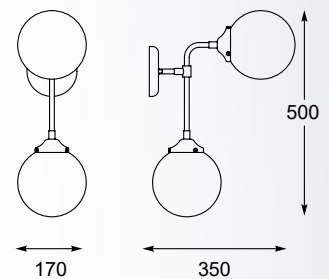

RIANO **new**
Wall lamp
W0454-02D-STAC
2xE27 MAX 40W
metal chrome and matt
black body,
clear glass shade