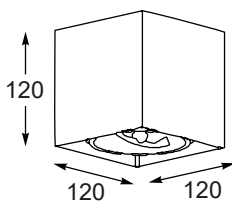

BOX SL 1
Spot
1. 89947 (white)
2. 90432 (black)
1xG9 MAX 42W
aluminium
white or black