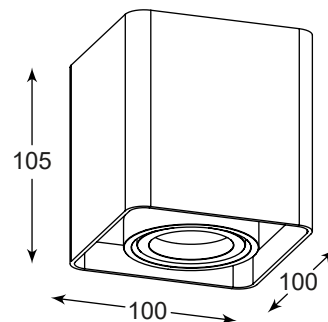

QUADRY SL I
Spot
3. 20039-BK (black)
4. 20039-WH (white)
1xGU10 MAX 50W
aluminium
black or white