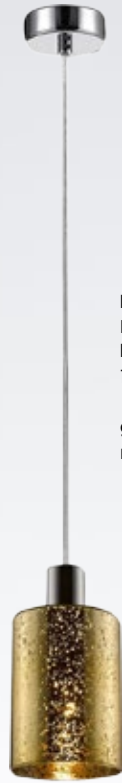

PIOLI
Pendant lamp
P0369-01A-F4GQ
1xE27 MAX 26W
(energy saving bulb only)
gold glass shade with dots,
metal chrome canopy