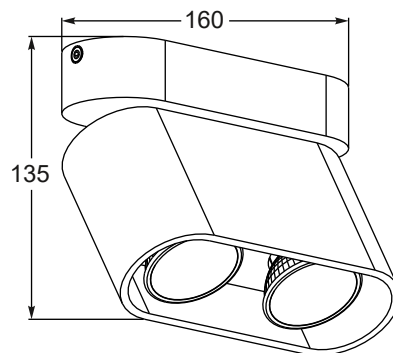

RONDIA 2 new
Spot
3. ACGU10-146 (white)
4. ACGU10-147 (black)
2xGU10 MAX 50W
aluminium full
white or black