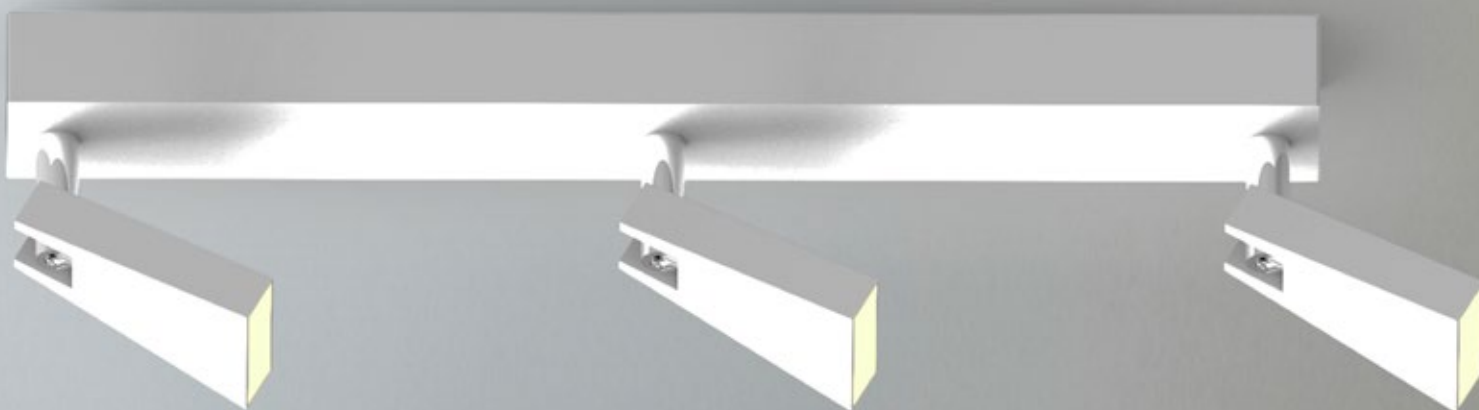

LED

SPAZIO

Uniwersalność kolorystyczna pozwala na wszechstronne zastosowanie w różnych aranżacjach.

Toned colour shade will be suitable for various interior.