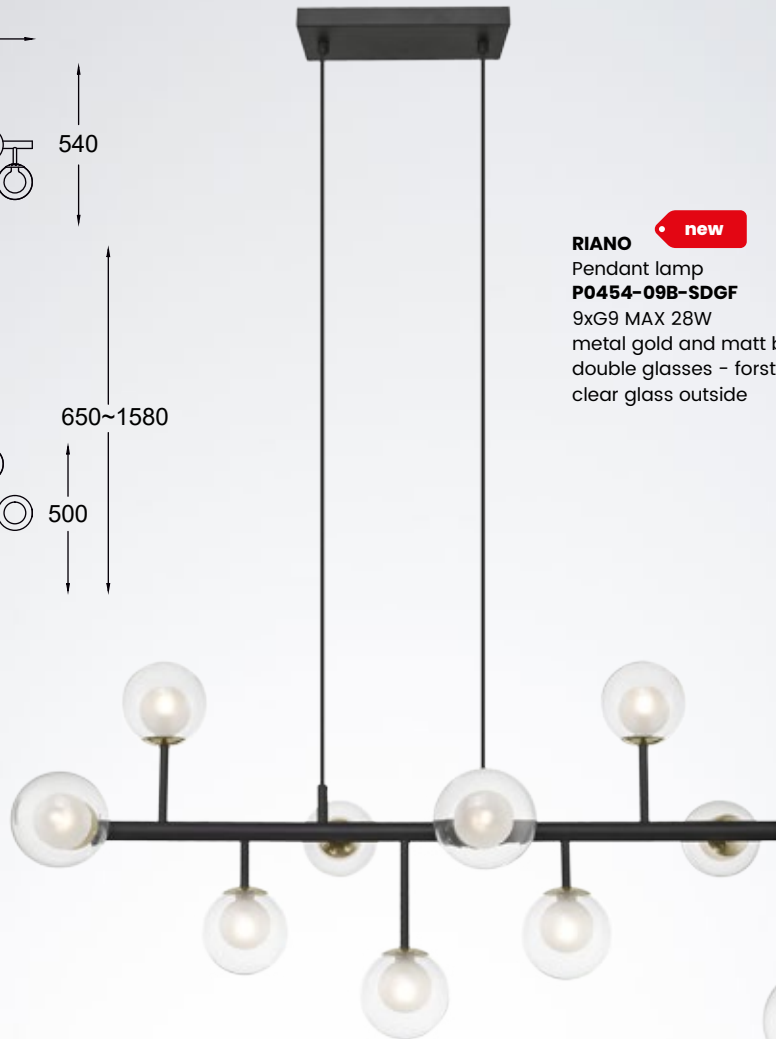

VERO
Pendant lamp
MD1621-1 chrome
1xE27 MAX 60W
chrome glass with
chrome canopy

VERO
Pendant lamp
MD1621-1 copper
1xE27 MAX 60W
copper glass with
copper canopy

DONATO

DONATO
Pendant lamp
P0310-01H-F4GP
1xE27 MAX 60W
metal chrome canopy,
glass shade with copper metal inside

RIANO
Pendant lamp
P0454-08D-SDAC
8xE27 MAX 40W
gold and black metal,
clear glass

RIANO new
Pendant lamp
P0454-01D-F7AC
1xE27 MAX 40W
gold and black metal,
clear glass

RIANO
Wall lamp
W0454-02D-SDAC
2xE27 MAX 40W
gold and black metal,
clear glass

RIANO
Pendant lamp
P0454-08D-SDAA
8x E27 MAX 40W
gold and black metal,
opal glass

RIANO new
Pendant lamp
P0454-01D-F7AA
1x E27 MAX 40W
gold and black metal,
opal glass

RIANO
Wall lamp
W0454-02A-SDAA
2x G9 MAX 42W
gold and black metal
opal glass

RIANO

new

Pendant lamp
P0454-09B-SDGF
 9xG9 MAX 28W
 metal gold and matt black body,
 double glasses - forsted glass inside,
 clear glass outside

RIANO **new**
 Pendant lamp
P0454-08D-STAC
 8xE27 MAX 40W
 metal chrome and matt
 black body,
 clear glass shade