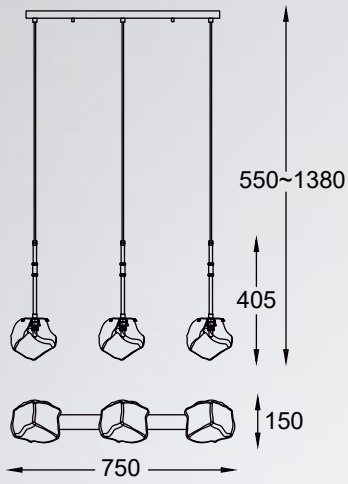

ROCK new

Pendant lamp
P0488-03K-SEAC

3xG9 MAX 28W

metal matt black and gold body,
crushed glass shade