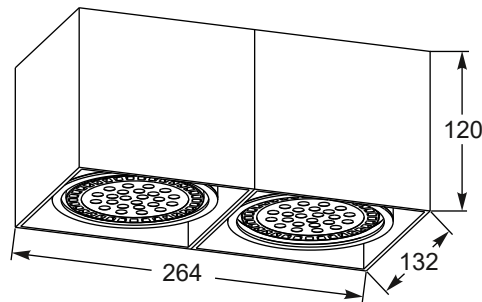

BOX 2 new
Spot
3. ACGU10-116 (white)
4. ACGU10-117 (black)
2xGU10/ES111 MAX 15W
aluminium full
white or black