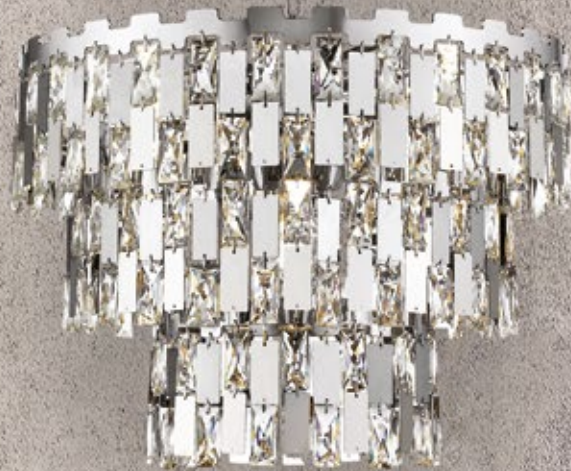

ANZIO

Bogatą zdobioną serią idealną dla miłośników stylu glamour. Doskonale sprawdzi się w gustownych przestrzeniach domowych i komercyjnych.

The series is very well decorated and ideal for glamour lovers. Perfect for stylish home and commercial spaces.