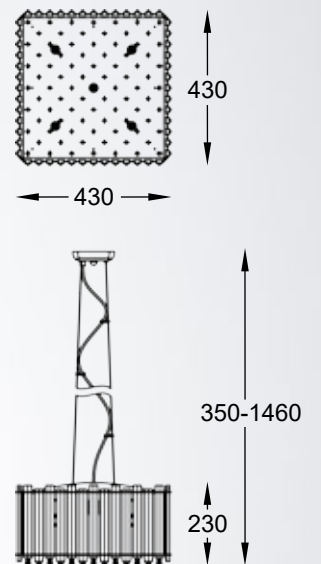

VENTUS
Pendant lamp
P0465-05D-F4AC
5xG9 MAX 42W
clear crystal glass
chrome body