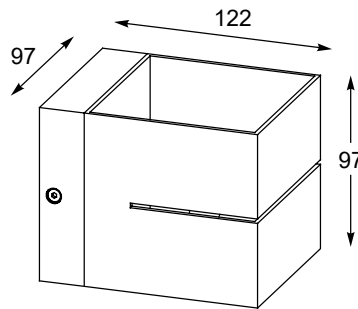

TRANSFER WL 2
Wall lamp
3. 91066 (white)
1xG9 MAX 40W
aluminium full white

4. 91067 (black)
1xG9 MAX 40W
aluminium black
outside+gold inside