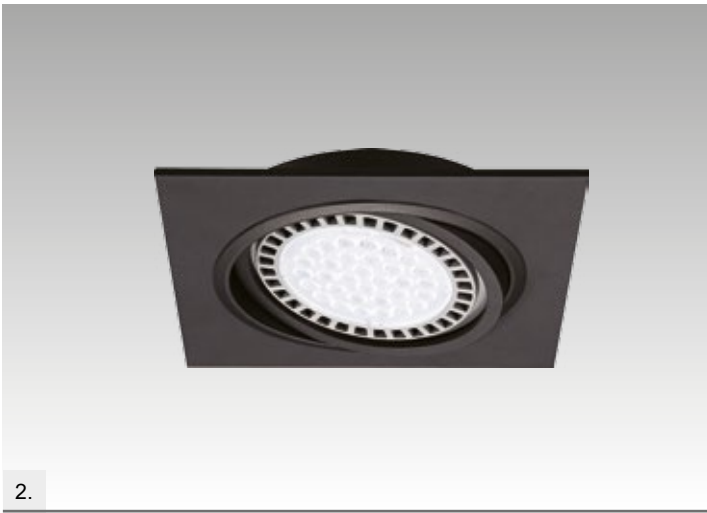

BOXY DL1

Spot

1. 20071-WH (white) 2. 20071-BK (black)

1xGU10 ES111 MAX 15W
aluminium full white or black