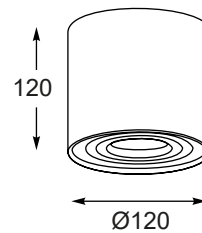

BOX
Spot
5. 50631 (white)
6. 50630 (black)
1xG9 MAX 42W
aluminium
white or black