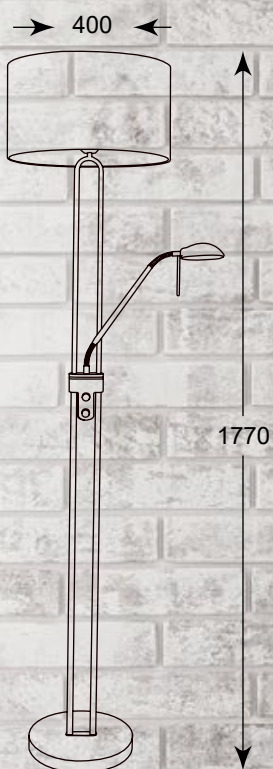

PEDRO

LAMPA PODŁOGOWA

Floor lamp, SL570-2-SS+GR
1xE27 MAX 40W + 1xG9 MAX 42W
silver metal body and base, gray fabric shade