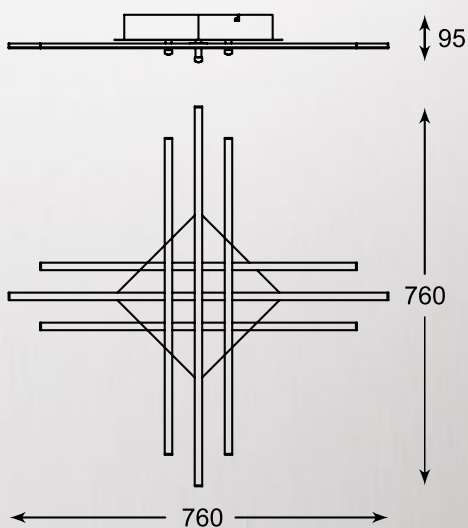

CROSS

LAMPA SUFITOWA

Ceiling lamp, PL99829-6
LED 48W 3800LM 3000K
metal chrome canopy,
chrome aluminium base,
acrylic shade