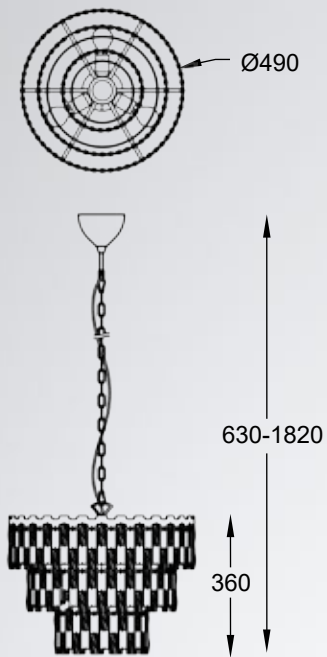

ANZIO
Pendant lamp
P0480-04A-F4AC
4xE27 MAX 40W
metal chrome body, chrome
metal plates, clear crystal glass

ANZIO
Pendant lamp
P0480-04A-F4D7
4xE27 MAX 40W
metal chrome body, gold
metal plates, clear crystal glass