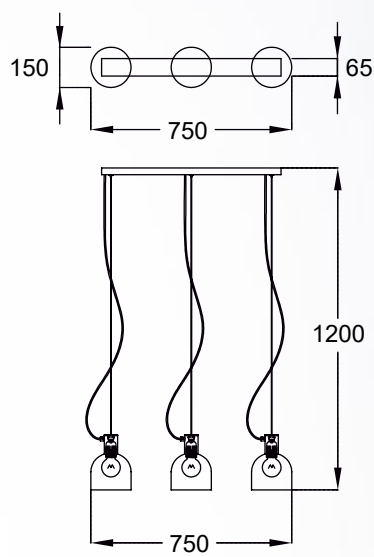

LAZARO new
Pendant lamp
MD1918-3S-CHROME
3x E27 MAX 60W
metal black canopy,
metal black body,
chrome glass shade