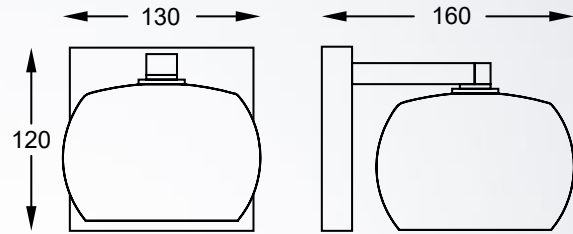

CRYSTAL
Wall lamp
2. W0076-01A-B5FZ
1xG9 MAX 42W
glass plating,
crystal drops,
smoky chrome glass shade