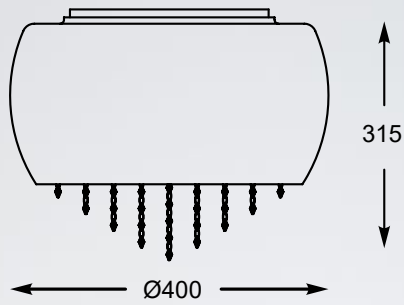

RAIN
Table lamp
T0076-03D-F4K9
3xG9 MAX 48W
metal chrome,
smoky glass with
crystal drops inside

VISTA

Szlachetna kolorystyka oraz kaskada kryształków.

Noble colours and cascade of crystals.

VISTA
Ceiling lamp
C0076-05K-F4GR
5xG9 MAX 42W
silver glass shade with dots,
metal chrome