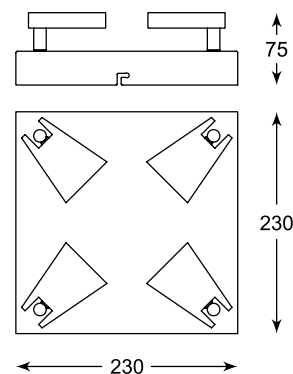

SPAZIO
Spot
CK99603A-4
4xLED 5W 1600 LM 3000K
white metal