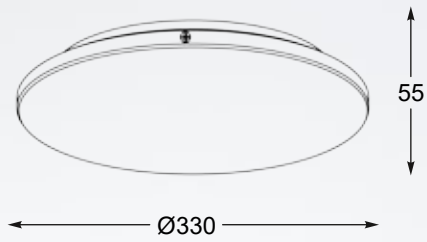

BELLIS
Ceiling lamp
12080021
1xLED 18W 1050LM 4000K
chrome aluminium body
acrylic shade