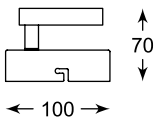

SPAZIO
Spot
CK99603A-1
1xLED 5W 400 LM 3000K
white metal

SPAZIO
Spot
CK99603A-2
2xLED 5W 800 LM 3000K
white metal

SPAZIO
Spot
CK99603A-3
3xLED 5W 1200 LM 3000K
white metal

SPAZIO
Spot
CK99603A-4
4xLED 5W 1600 LM 3000K
white metal