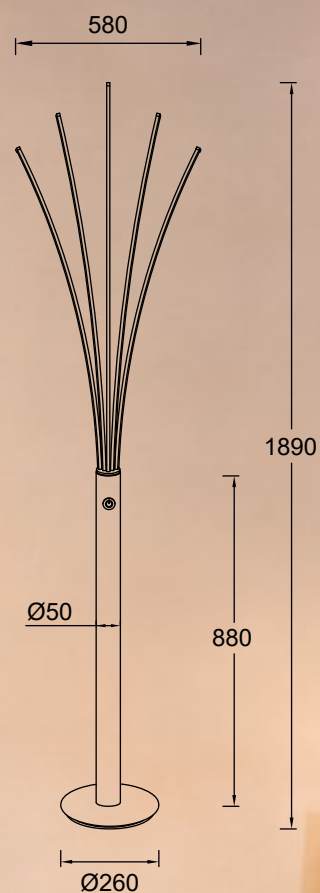

LED

VASTO LED

new

LAMPA PODŁOGOWA

Floor lamp
HP1408-F5
LED 22W 1000LM 3000K
Metal chrome body

ZUMALINE