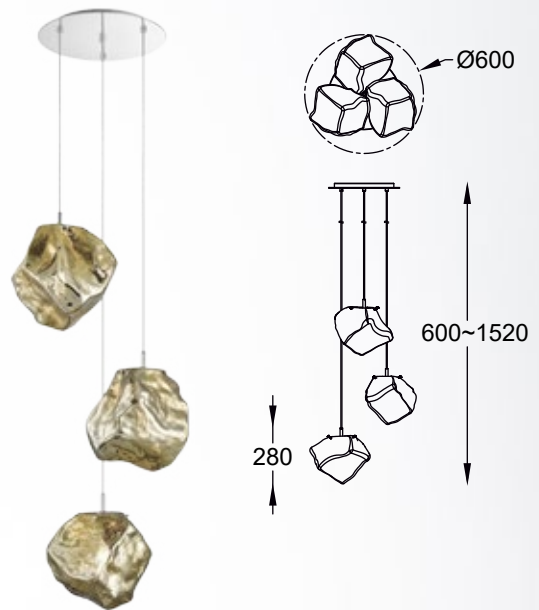

ROCK new
Pendant lamp
P0488-01F-F4HF
1xG9 MAX 28W
metal chrome body,
vacume plated
bronze shade

ROCK new
Pendant lamp
P0488-03D-B5HF
3xG9 MAX 28W
metal chrome body,
vacume plated
bronze shade