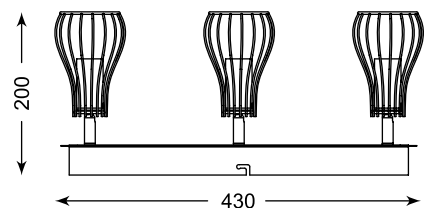

OSCAR
Spot
CK170519-1
1xE14 MAX 40W
white metal,
chrome metal

OSCAR
Spot
CK170519-2
2xE14 MAX 40W
white metal,
chrome metal

OSCAR
Spot
CK170519-3
3xE14 MAX 40W
white metal,
chrome metal

ZUMALINE
Technic

SANDY WL ROUND
Wall lamp
1. 92695 (white)
2xGU10 MAX 50W
aluminium full white
2. 92696 (black)
2xGU10 MAX 50W
aluminium full black