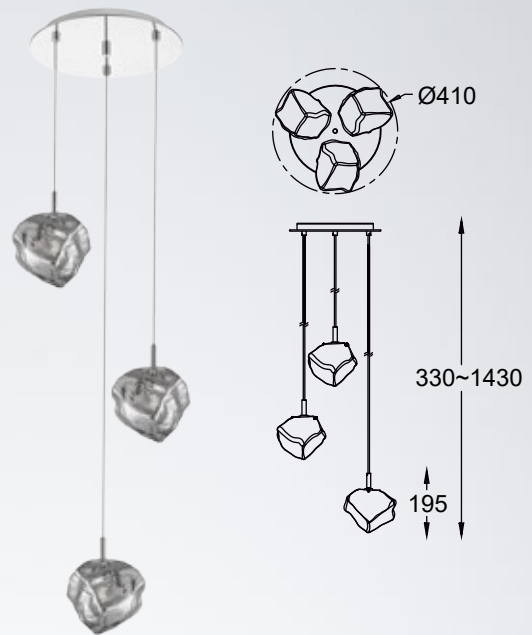

ROCK new
Pendant lamp
P0488-03D-B5FZ
3xG9 MAX 28W
metal chrome body,
vacume plated
chrome glass shade