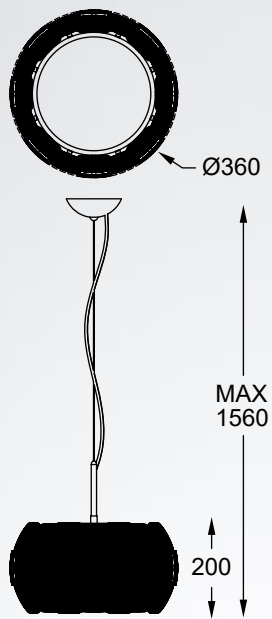

SOLE
Pendant lamp
P0317-05H-S8A1
5xE27 MAX 24W
white polycarbonate
plastic plates,
white metal canopy