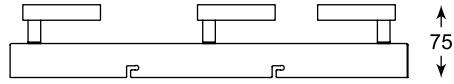

SPAZIO
Spot
CK99603A-3B
3xLED 5W 1200 LM 3000K
black metal