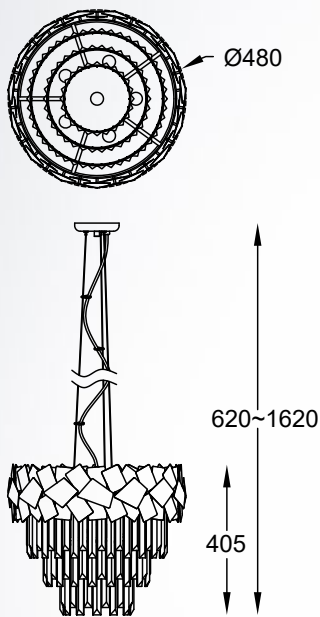

QASAR new
Pendant lamp
P0506-06A-F4E3
6x E14 MAX 40W
metal brushed gold stainless steel body,
clear crystal shade