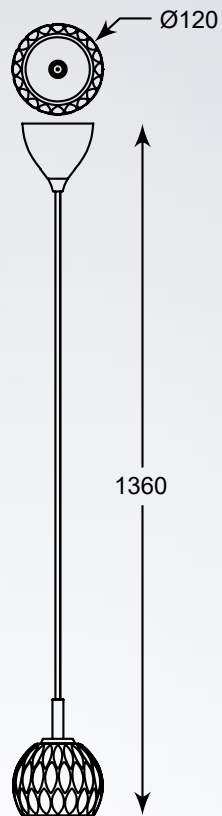

AURELIA
Pendant lamp
P0404-01A-F4AC
1xG9 MAX 42W
clear glass shade
metal chrome canopy