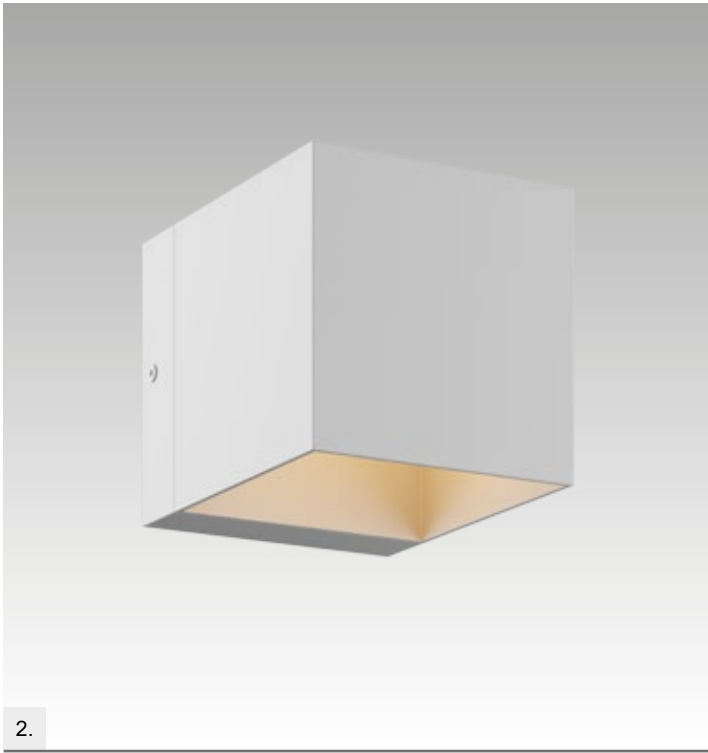

TRANSFER WL
Wall lamp
1. 90842 (black)
1xG9 MAX 40W
aluminium full black

2. 90841 (white)
1xG9 MAX 40W
aluminium full white