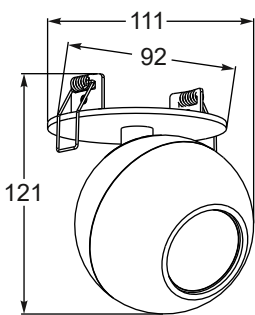

BUELL 1 new
Spot
1. ACGU10-152 (white)
2. ACGU10-153 (black)
1xGU10 MAX 50W
aluminium full
white or black