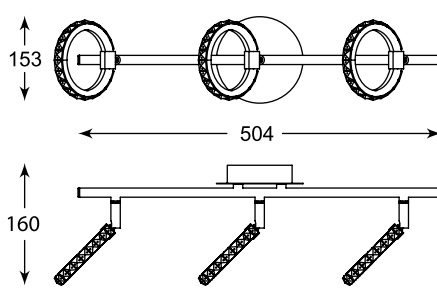

TOLEDO
Spot
TK170815-3
3xLED 5W 750 LM 3000K
chrome iron stainless steel
aluminium crystal