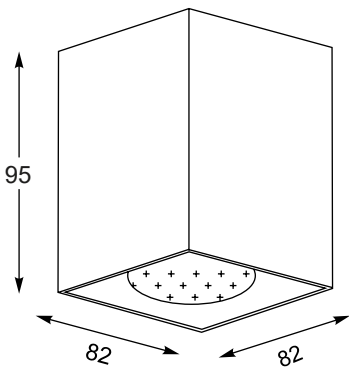

SQUARE
Spot
1. 50475-BK (black)
2. 50475-WH (white)
1x GU10 MAX 50W
aluminium
black or white