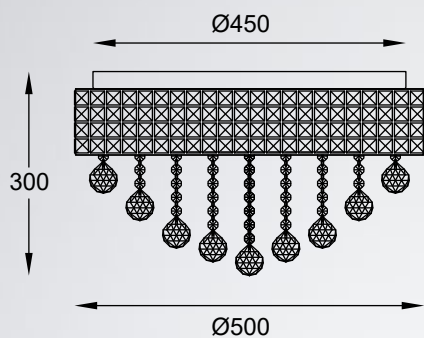

new

CAPRI
Ceiling lamp
19027-L
9xG9 MAX 25W
metal chrome body
crystal glass