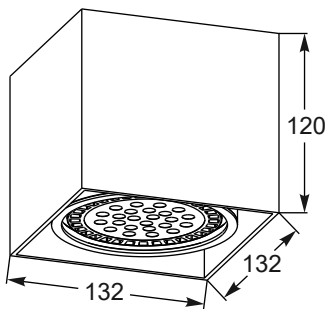

BOX 1 new
Spot
1. ACGU10-114 (white)
2. ACGU10-115 (black)
1xGU10/ES111 MAX 15W
aluminium full
white or black