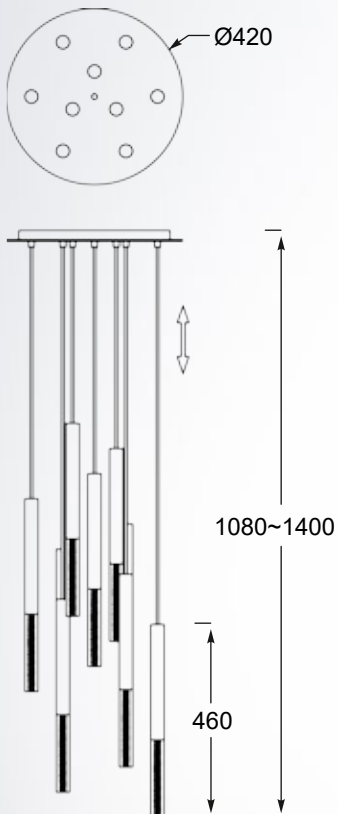

ONE

Pendant lamp
P0461-09L-B5F4
9xLED 5W 4050LM 3000K
metal chrome body, acrylic bar with
bubbles inside