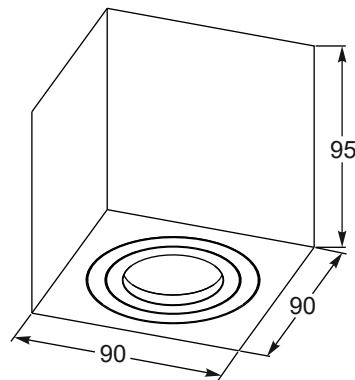

additional
mounting
base

6.

RONDIP SL new
 Spot
1. ACGU10-158 (white)
2. ACGU10-159 (black)
 1xGU10 MAX 50W
 aluminium full
 white or black, glass

QUARDIP SL new
 Spot
3. ACGU10-160 (white)
4. ACGU10-161 (black)
 1xGU10 MAX 50W
 aluminium full
 white or black, glass