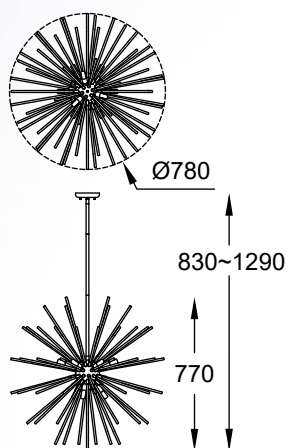

URCHIN new
Pendant lamp
P0491-09C-F7DY
9xG9 MAX 42W
French gold sticks,
metal, amber body