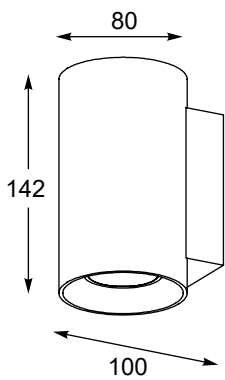

OSCAR
Spot
CK170519-1
1xE14 MAX 40W
white metal,
chrome metal

OSCAR
Spot
CK170519-2
2xE14 MAX 40W
white metal,
chrome metal

OSCAR
Spot
CK170519-3
3xE14 MAX 40W
white metal,
chrome metal

ZUMALINE
Technic

SANDY WL ROUND
Wall lamp
1. 92695 (white)
2xGU10 MAX 50W
aluminium full white
2. 92696 (black)
2xGU10 MAX 50W
aluminium full black