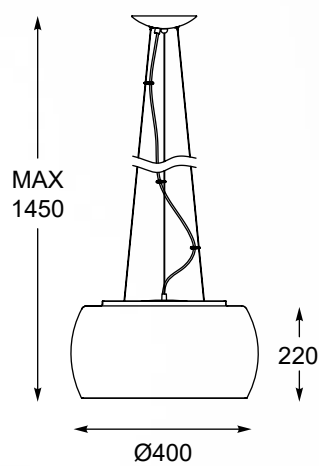

RAIN
Pendant lamp
P0076-05L-F4K9
5xG9 MAX 42W
metal chrome,
smoky glass with
crystal drops inside