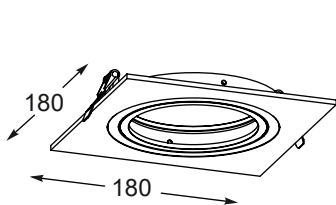

BOXY DL1

Spot

1. 20071-WH (white) 2. 20071-BK (black)

1xGU10 ES111 MAX 15W
aluminium full white or black