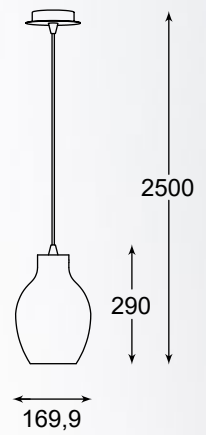

Ultra-modern and minimalistic model. Perfect to the living
room, bedroom, dining room or hallway.

BRESSO
Pendant lamp
P19066A-D38
1xE27 MAX 60W
metal chrome canopy,
smoky chrome glass shade

BRESSO
Pendant lamp
P19066A-D28
1xE27 MAX 60W
metal chrome canopy,
smoky chrome glass shade