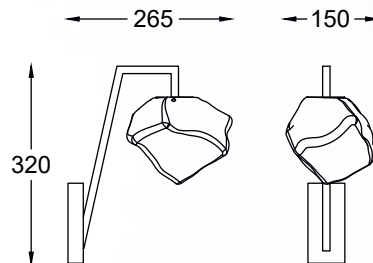

ROCK new
Wall lamp
W0488-01E-F4AC
1xG9 MAX 28W
metal chrome body,
crushed glass shade