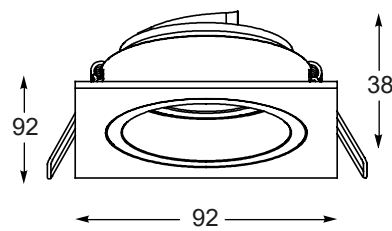

CHUCK DL SQUARE
Spot
4. 92703 (white)
1xGU10 MAX 50W
aluminium full white
5. 92704 (black)
1xGU10 MAX 50W
aluminium full black