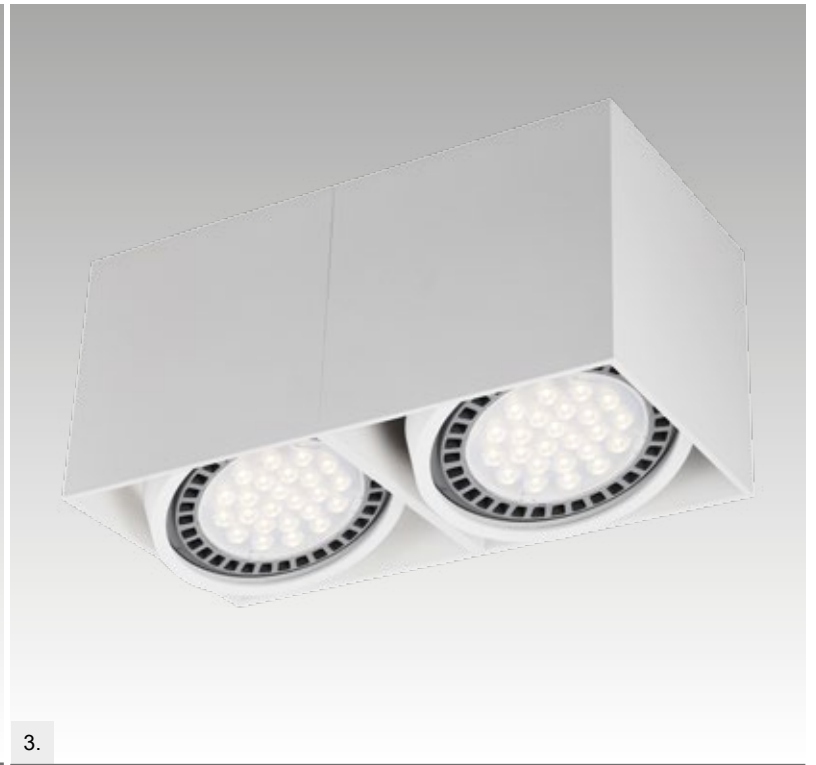

1.

3.

2.

4.

BOX 1 new
Spot
1. ACGU10-114 (white)
2. ACGU10-115 (black)
1xGU10/ES111 MAX 15W
aluminium full
white or black

BOX 2 new
Spot
3. ACGU10-116 (white)
4. ACGU10-117 (black)
2xGU10/ES111 MAX 15W
aluminium full
white or black