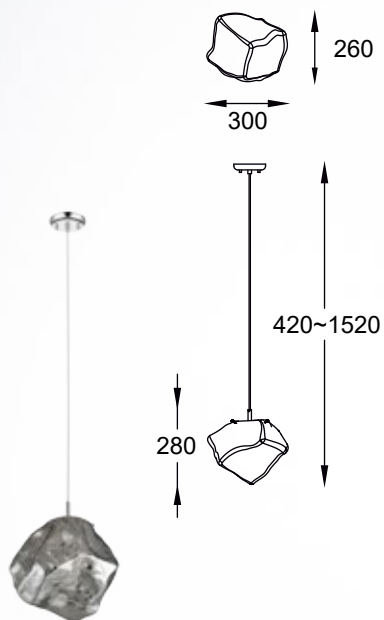

ROCK new
Pendant lamp
P0488-12P-U8AC
12xG9 MAX 28W
metal gold body,
crushed glass shade

ROCK new
 Pendant lamp
P0488-01F-F4FZ
 1xG9 MAX 28W
 metal chrome body,
 vacume plated
 chrome glass shade

ROCK new
 Pendant lamp
P0488-03D-B5FZ
 3xG9 MAX 28W
 metal chrome body,
 vacume plated
 chrome glass shade