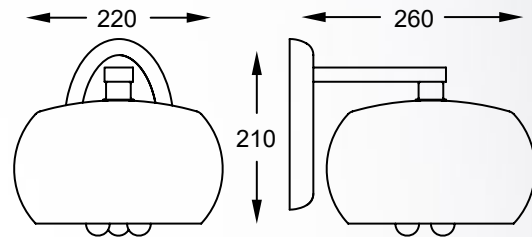

CRYSTAL
Wall lamp
3. W0076-01D-F4FZ
1xG9 MAX 42W
clear glass plating,
clear crystal drops,
smoky chrome glass shade