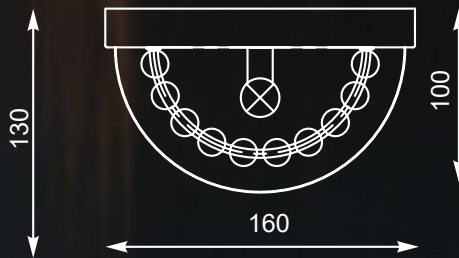

BELLA

KINKIET

Wall lamp, W0066-01A-B5B5, 1xG9 MAX 53W
metal chrome body with crystals inside