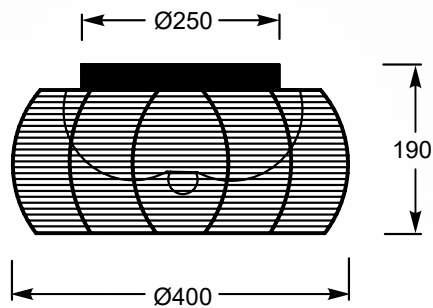

TANGO
Pendant lamp
MD1104-2 (silver)
2xE27 MAX 60W
silver aluminium wire shade,
opal glass inside

TANGO
Ceiling lamp
MX1104-2L (black)
2xE27 MAX 60W
black aluminium wire shade,
opal glass inside

TANGO
Ceiling lamp
MX1104-2L (silver)
2xE27 MAX 60W
silver aluminium wire shade,
opal glass inside