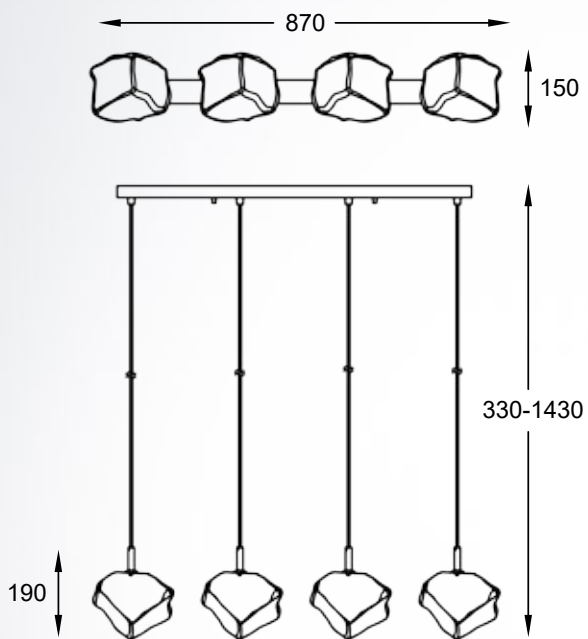

ROCK
Pendant lamp
P0488-04F-B5AC
4xG9 MAX 28W
metal chrome body,
crushed glass shade