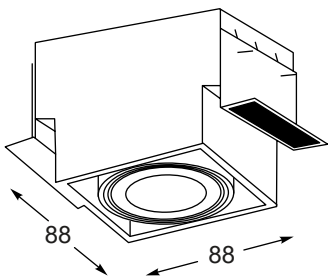

ONEON DL 50-1
Spot
1. 94361-BK (black)
2. 94361-WH (white)
1xGU10 MAX 50W
aluminium
black or white

81