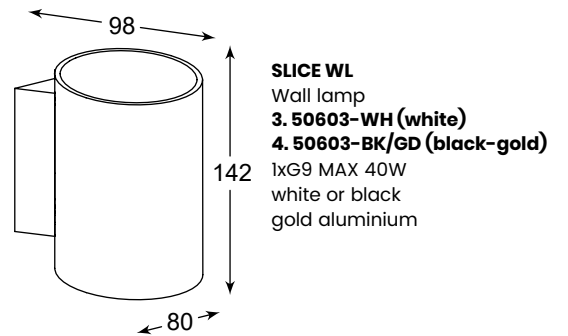

OSCAR
Spot
CK170519-1
1xE14 MAX 40W
white metal,
chrome metal

OSCAR
Spot
CK170519-2
2xE14 MAX 40W
white metal,
chrome metal

OSCAR
Spot
CK170519-3
3xE14 MAX 40W
white metal,
chrome metal

ZUMALINE
Technic

SANDY WL ROUND
Wall lamp
1. 92695 (white)
2xGU10 MAX 50W
aluminium full white
2. 92696 (black)
2xGU10 MAX 50W
aluminium full black