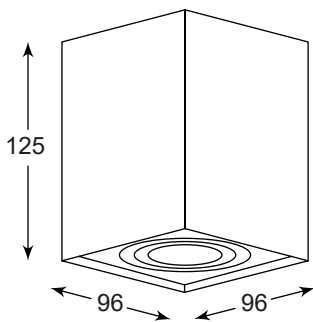

QUADRO
Spot
1. 89200-WH (white)
2. 89200-BK (black)
1xGU10 MAX 50W
aluminium
white or black