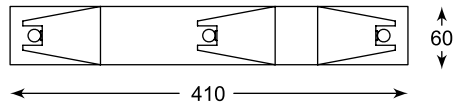

SPAZIO
Spot
CK99603A-2B
2xLED 5W 800 LM 3000K
black metal

SPAZIO
Spot
CK99603A-3B
3xLED 5W 1200 LM 3000K
black metal