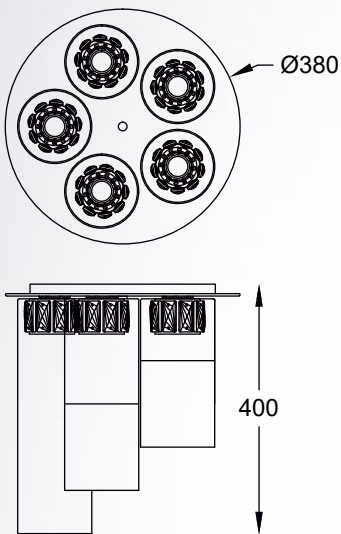

GEM LED • new

Ceiling lamp
C0389-05F-B5AC
5xLED 5W, 2250LM, 3000K
chrome metal body,
transparent crystals, transparent
glass shade

GEM LED • new

Ceiling lamp
C0389-05F-F7AC
5xLED 5W, 2250LM, 3000K
french gold metal body,
transparent crystals, transparent
glass shade