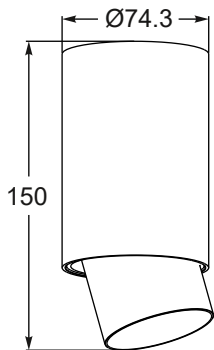

1.

3.

2.

4.

SCOPE1

new

Spot
1. ACGU10-144 (white)
2. ACGU10-145 (black)
 1xGU10 MAX 50W
 aluminium full
 white or black

SCOPY1