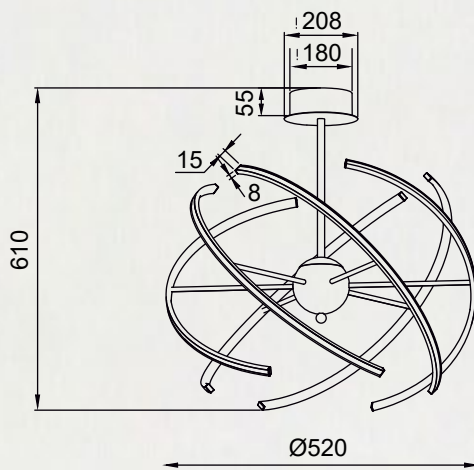

LED

COMET

new

LAMPA WISZĄCA

Pendant lamp

PL170856-6

LED 50W 1960LM 3000K

metal chrome canopy, chrome aluminium body,
acrylic shade