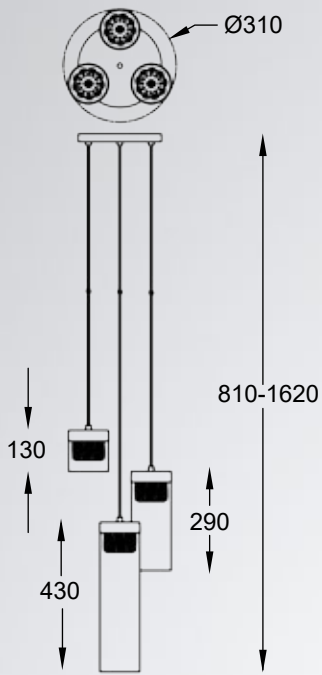

GEM
Pendant lamp
P0389-03D-0FD2
3xG9 28W
antique bronze metal body,
cognac crystals, transparent
glass shade

GEM
Pendant lamp
P0389-03D-F4AC
3xG9 28W
metal chrome body, transparent
crystals, transparent glass shade

GEM
Pendant lamp
P0389-03D-F7AC
3xG9 28W
french gold metal body,
transparent crystals, transparent
glass shade