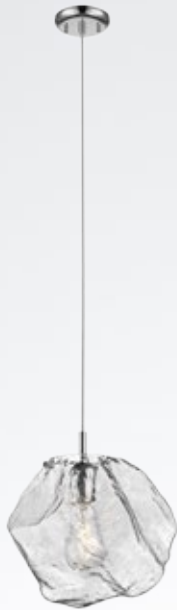

The shade, coated with a delicate white threads, hides beautiful, freely hanging crystals.

ARTEMIDA
Pendant lamp
RLD92193-6
6xG9 MAX 42W
silver metal canopy
white thread shade
with crystal drops inside

FROZE new
 Pendant lamp
P0509-05D-B5AC
 5xG9 MAX 42W
 metal chrome body and
 canopy, glass shade

FROZE new
 Pendant lamp
P0509-03D-B5AC
 3xG9 MAX 42W
 metal chrome body and
 canopy, glass shade

FROZE new
 Pendant lamp
P0509-04C-B5AC
 4xG9 MAX 42W
 metal chrome body and
 canopy, glass shade

FROZE new
 Pendant lamp
P0509-01D-F4AC
 1xG9 MAX 42W
 metal chrome body and
 canopy, glass shade

FROZE new
 Wall lamp
W0509-02A-B5AC
 2xG9 MAX 42W
 metal chrome body and
 glass shade

ROCK

Szkoło pokryte dekoracyjną strukturą nadającą mu oryginalny i artystyczny wygląd przywodzący na myśl rzeźbę wykuta w bryle lodu.

Glass covered with a decorative structure that gives it an original and artistic appearance that brings to mind a sculpture carved in an ice block.

ROCK
Pendant lamp
P0488-01A-F4AC
1xE27 MAX 40W
metal chrome body,
crushed glass shade