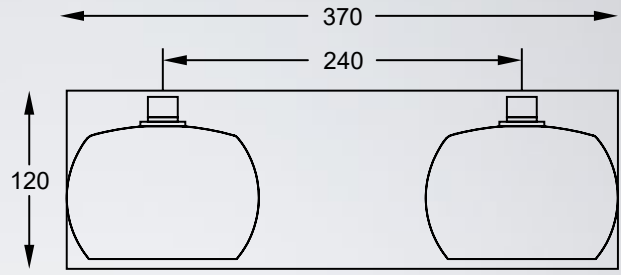

CRYSTAL
Wall lamp
1. W0076-02A-B5FZ
2xG9 MAX 42W
glass plating,
crystal drops,
smoky chrome glass shade