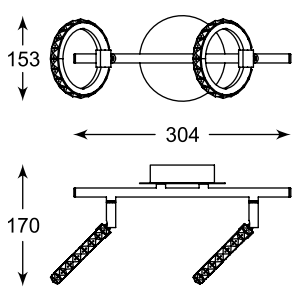

TOLEDO
Spot
TK170815-2
2xLED 5W 500 LM 3000K
chrome iron stainless steel
aluminium crystal