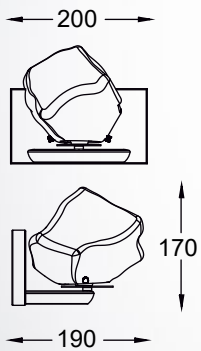

ROCK
Wall lamp
W0488-01A-B5AC
1xG9 MAX 42W
metal chrome body,
crushed glass shade