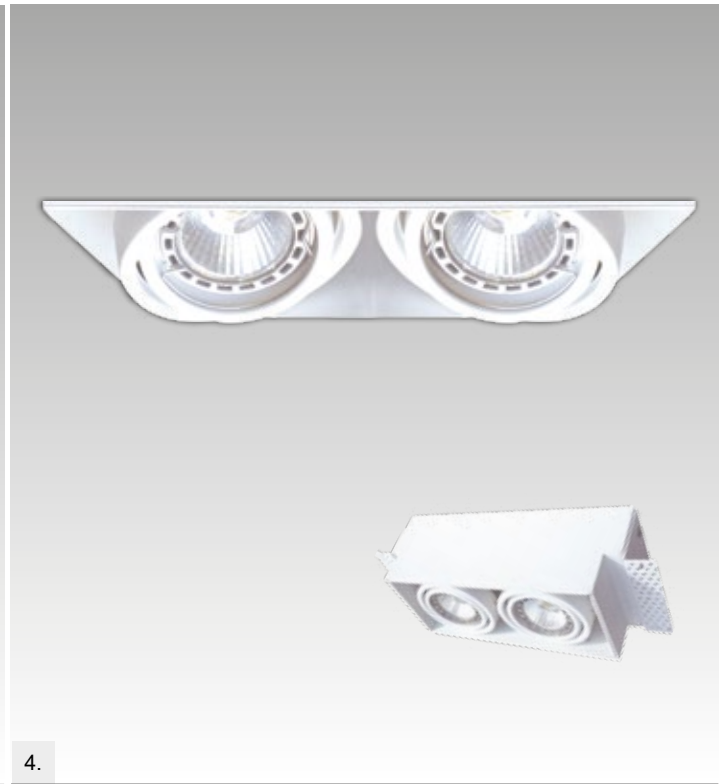

ONEON DL 50-1
Spot
1. 94361-BK (black)
2. 94361-WH (white)
1xGU10 MAX 50W
aluminium
black or white

81