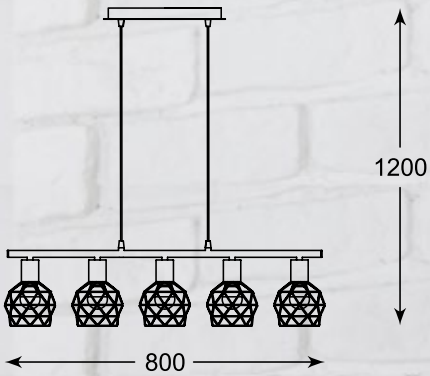

MARTIN

To nowatorska konstrukcja, w której żarówki otoczone zostały przez metalowe, złote klosze. Pasuje zwłaszcza do aranżacji w stylu industrialnym lub loftowym.

It is an innovative construction where the bulbs are surrounded by metal, golden lampshades. It fits especially to industrial or loft style arrangements.

MARTIN
Pendant lamp
L171207-5
5xE14 MAX 40W
black gold iron