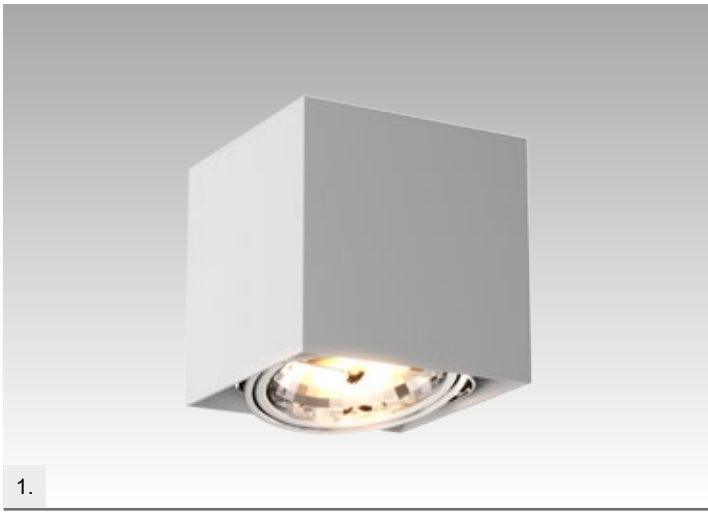

1.

2.

3.

4.

5.

6.

BOX SL 1
Spot
1. 89947 (white)
2. 90432 (black)
1xG9 MAX 42W
aluminium
white or black

BOX SL 2
Spot
3. 89949 (white)
4. 90433 (black)
2xG9 MAX 42W
aluminium
white or black

BOX
Spot
5. 50631 (white)
6. 50630 (black)
1xG9 MAX 42W
aluminium
white or black