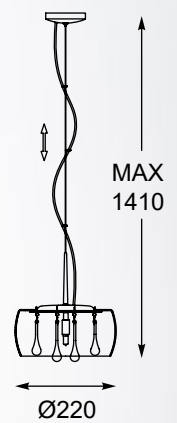

RAIN
Pendant lamp
P0076-01D-F4K9
1xG9 MAX 42W
metal chrome,
smoky glass with
crystal drops inside