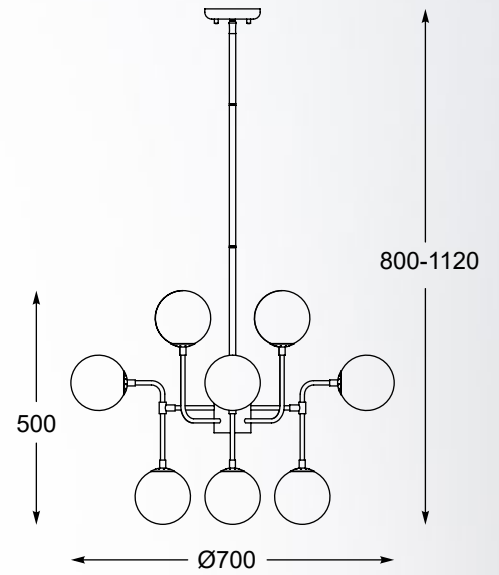

RIANO
Pendant lamp
P0454-12C-SDGF
12xG9 MAX 42W
gold and black metal,
opal and clear glass