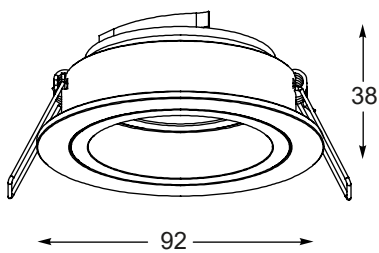

CHUCK DL ROUND
Spot
1. 92699 (white)
1xGU10 MAX 50W
aluminium full white
2. 92700 (black)
1xGU10 MAX 50W
aluminium full black