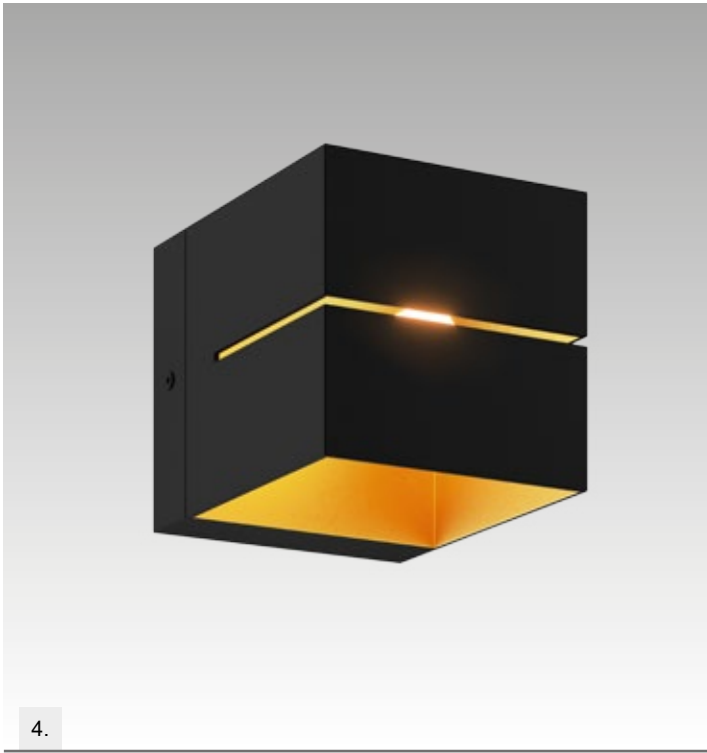

TRANSFER WL
Wall lamp
1. 90842 (black)
1xG9 MAX 40W
aluminium full black

2. 90841 (white)
1xG9 MAX 40W
aluminium full white