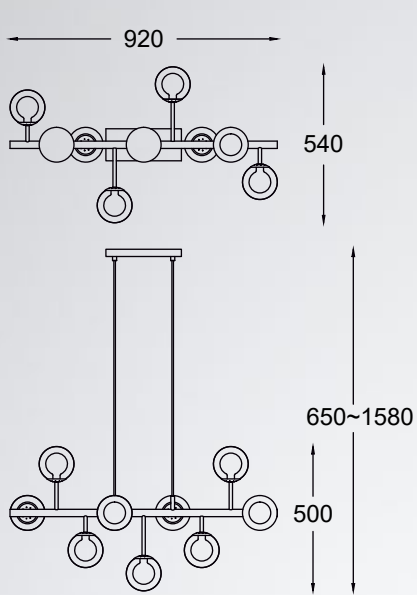

RIANO
Pendant lamp
P0454-08D-SDAA
8x E27 MAX 40W
gold and black metal,
opal glass

RIANO new
Pendant lamp
P0454-01D-F7AA
1x E27 MAX 40W
gold and black metal,
opal glass

RIANO
Wall lamp
W0454-02A-SDAA
2x G9 MAX 42W
gold and black metal
opal glass