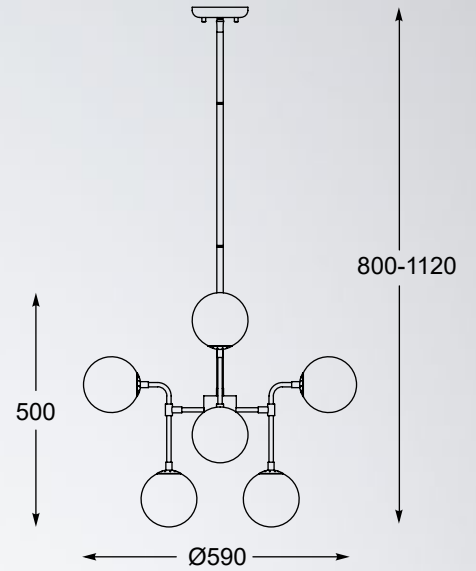

Pendant lamp
P0454-08C-SDGF
8xG9 MAX 42W
gold and black metal,
opal and clear glass