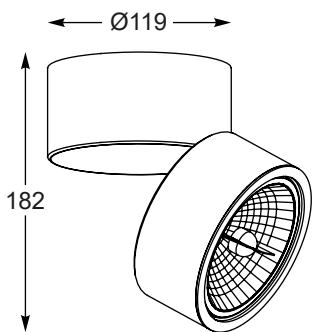

LOMO CL1
Spot
1. 20001-BK (black)
1xG9 MAX 40W
aluminium full black
2. 20001-WH (white)
1xG9 MAX 40W
aluminium full white