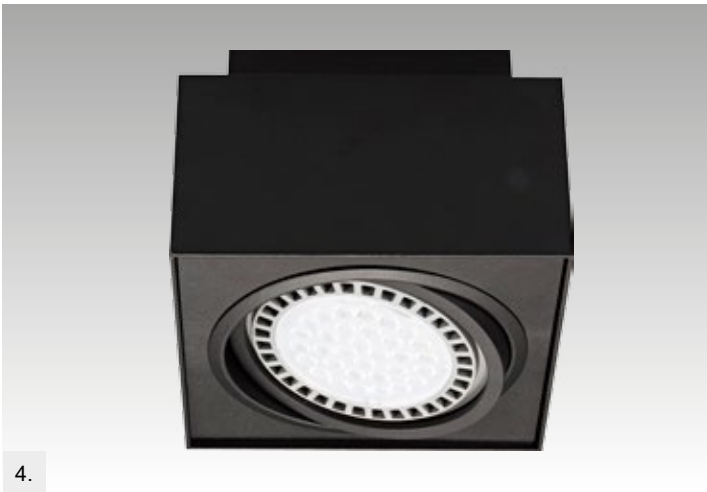

BOXY DL1

Spot

1. 20071-WH (white) 2. 20071-BK (black)

1xGU10 ES111 MAX 15W
aluminium full white or black