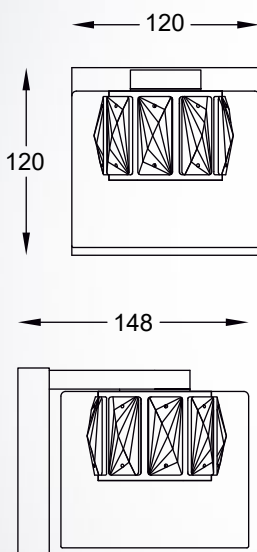

GEM
Pendant lamp
P0389-01D-0FD2
1xG9 28W

antique bronze metal body, cognac crystals, transparent glass shade

GEM
Pendant lamp
P0389-01D-F7AC
1xG9 28W

french gold metal body, transparent crystals, transparent glass shade

GEM
Pendant lamp
P0389-01D-L7AC
1xG9 28W

antique copper metal body, transparent crystals, transparent glass shade

GEM new
Pendant lamp
P0389-01D-P7AC
1xG9 28W

matt black metal body, transparent crystals, transparent glass shade