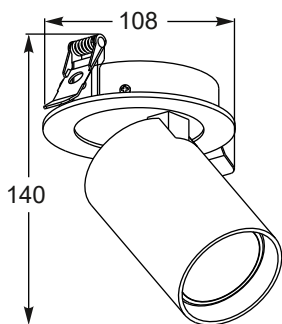

TURV 1 new
Spot
1.ACGU10-148 (white)
2.ACGU10-149 (black)
1xGU10 MAX 50W
aluminium full
white or black