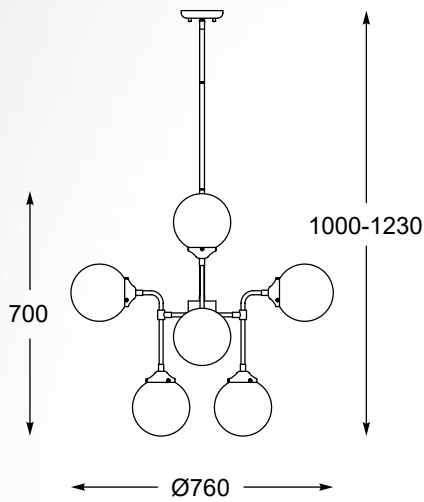

Unusual project of fancy and unusual shape.

Pendant lamp
P0454-08C-SDGF
 8xG9 MAX 42W
 gold and black metal,
 opal and clear glass

RIANO
 Pendant lamp
P0454-12C-SDGF
 12xG9 MAX 42W
 gold and black metal,
 opal and clear glass