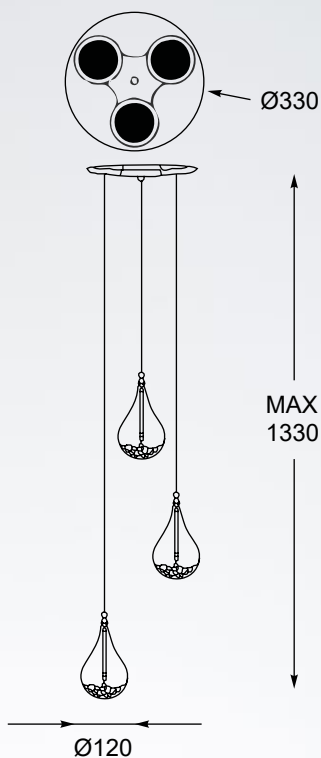

PERLE
Pendant lamp
P0226-01A-F4RK
1xG4 MAX 1,5W
metal chrome,
clear borosilicate glass with K9 crystal