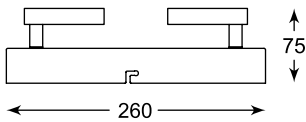

SPAZIO
Spot
CK99603A-1B
1xLED 5W 400 LM 3000K
black metal