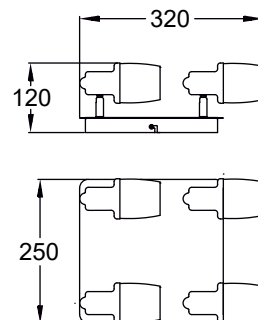

POSO
Ceiling lamp
CK180612-4
4xE14 MAX 40W
iron stainless steel body,
glass shade