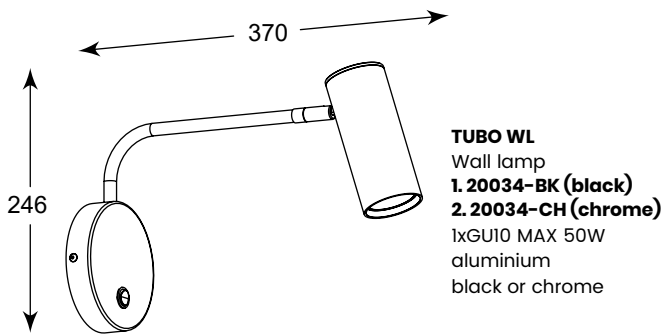

OSCAR
Spot
CK170519-1
1xE14 MAX 40W
white metal,
chrome metal

OSCAR
Spot
CK170519-2
2xE14 MAX 40W
white metal,
chrome metal

OSCAR
Spot
CK170519-3
3xE14 MAX 40W
white metal,
chrome metal

ZUMALINE
Technic

SANDY WL ROUND
Wall lamp
1. 92695 (white)
2xGU10 MAX 50W
aluminium full white
2. 92696 (black)
2xGU10 MAX 50W
aluminium full black