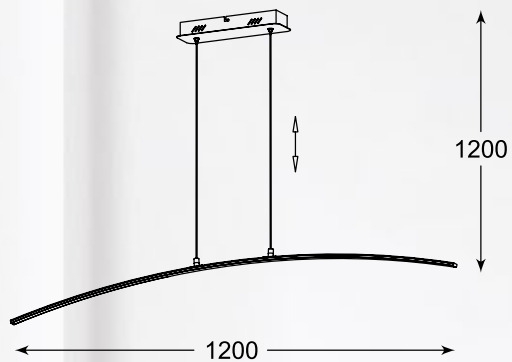

LED

PISTA

L A M P A W I S Z A C A

Pendant lamp

L99832-1

1xLED 15W 800 LM 3000K

acrylic silver body,
metal chrome canopy