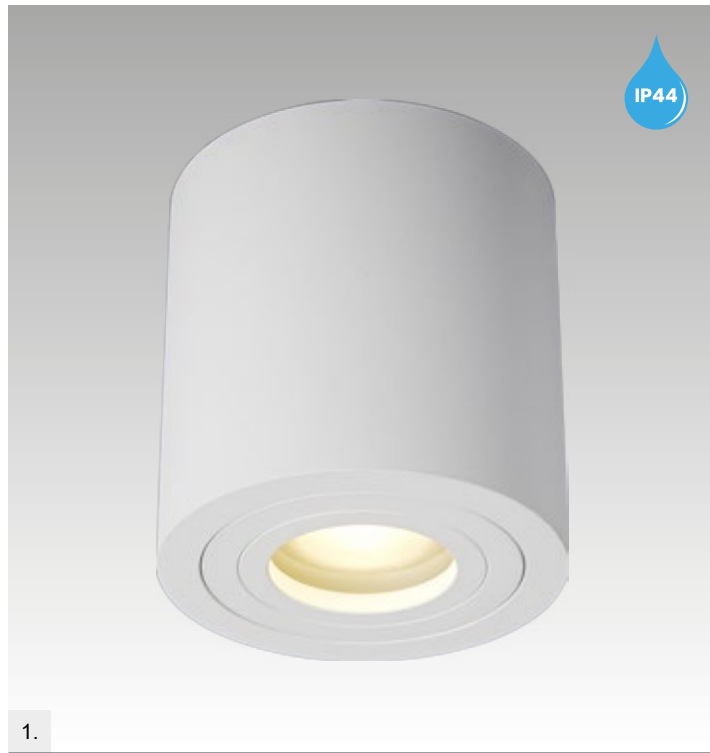

additional
mounting
base

6.

RONDIP SL new
 Spot
1. ACGU10-158 (white)
2. ACGU10-159 (black)
 1xGU10 MAX 50W
 aluminium full
 white or black, glass

QUARDIP SL new
 Spot
3. ACGU10-160 (white)
4. ACGU10-161 (black)
 1xGU10 MAX 50W
 aluminium full
 white or black, glass