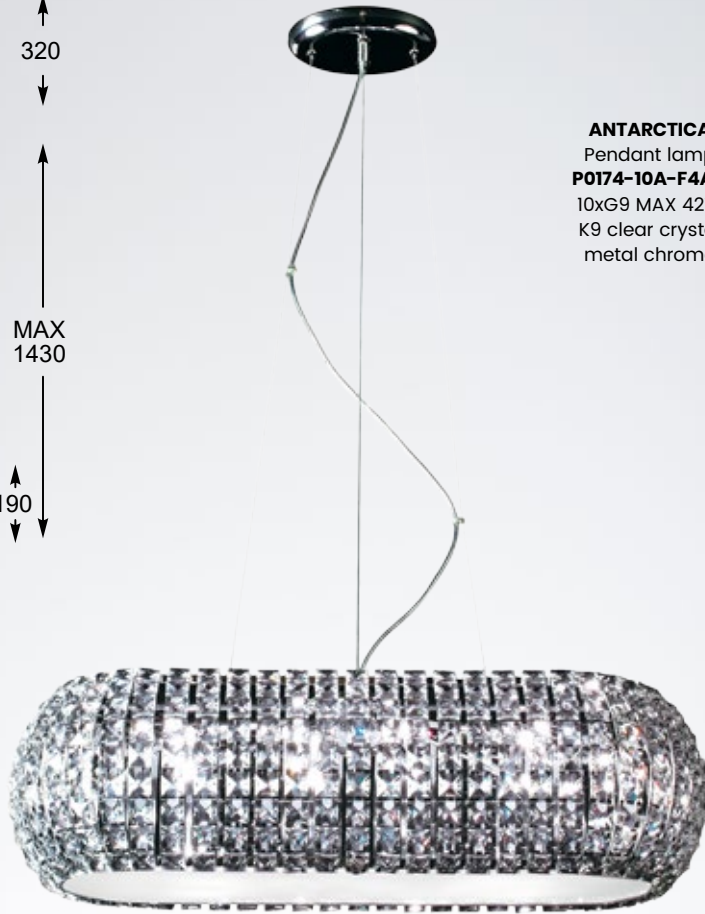

ANTARCTICA
Pendant lamp
P0174-10A-F4AC
10xG9 MAX 42W
K9 clear crystal
metal chrome

ANTARCTICA
Wall lamp
W0174-02S-F4AC
2xG9 MAX 42W
K9 clear crystal
metal chrome