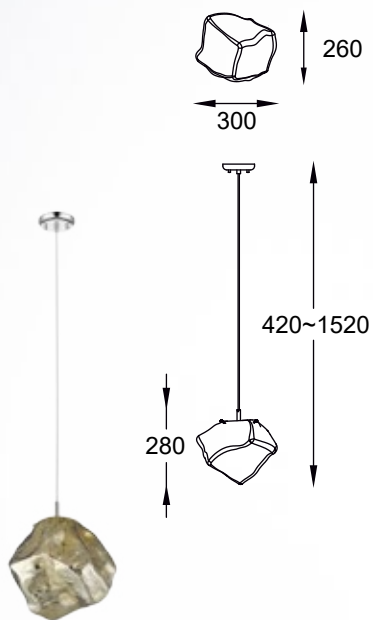

ROCK new
Pendant lamp
P0488-01A-F4HF
1xE27 MAX 40W
metal chrome body,
vacume plated
bronze shade