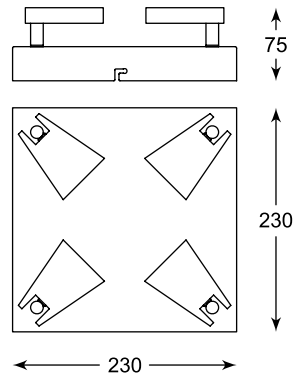

SPAZIO
Spot
CK99603A-4B
4xLED 5W 1600 LM 3000K
black metal