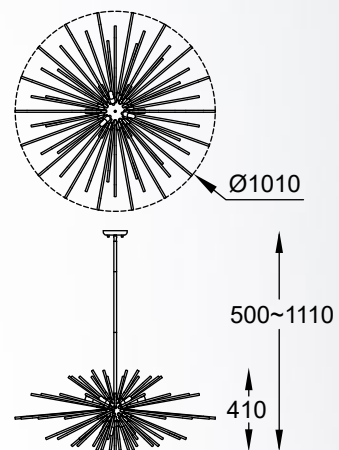

URCHIN new
 Ceiling lamp
C0491-06B-F7DY
 6xG9 MAX 42W
 French gold sticks,
 metal, amber body

URCHIN new
 Pendant lamp
P0491-09F-F4AN
 9xG9 MAX 42W
 Chrome sticks,
 metal body

URCHIN new
 Pendant lamp
P0491-09C-F7DY
 9xG9 MAX 42W
 French gold sticks,
 metal, amber body