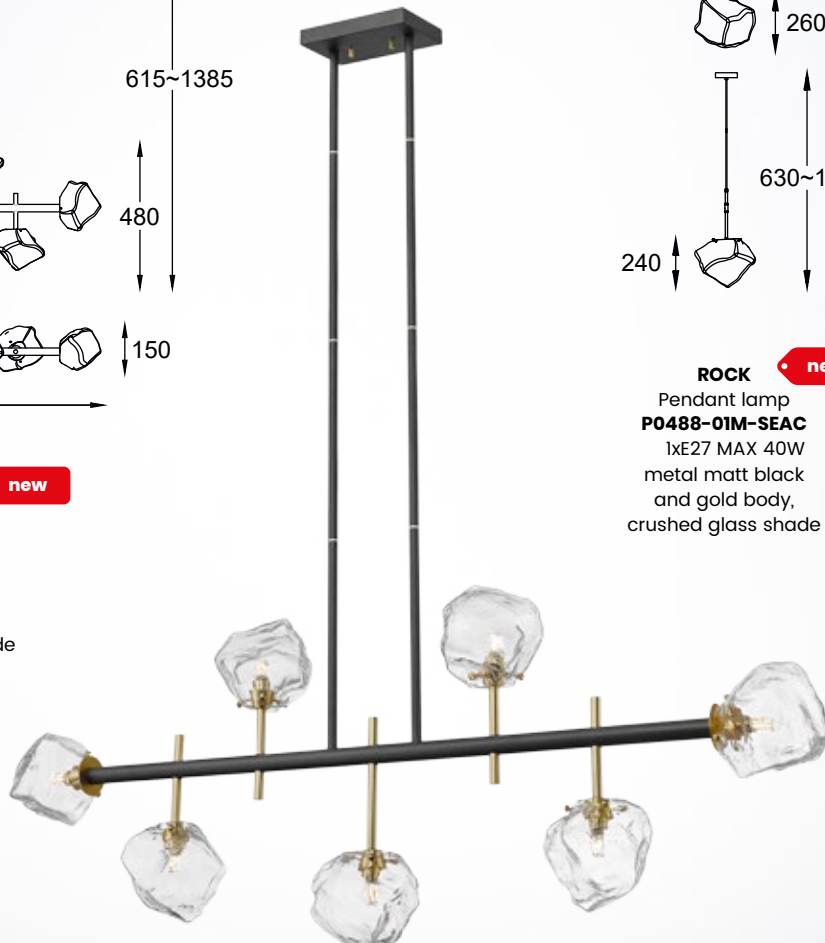

ROCK new

Pendant lamp
P0488-01M-SEAC

1xE27 MAX 40W

metal matt black
and gold body,
crushed glass shade