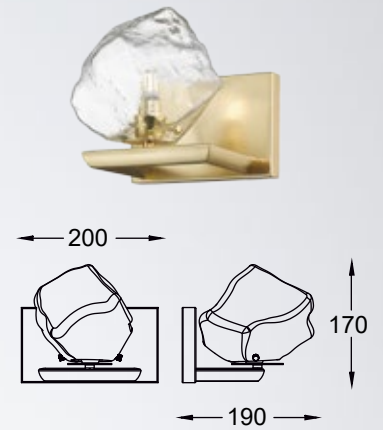

ROCK new
Wall lamp
W0488-01A-U8AC
1xG9 MAX 42W
metal gold body,
crushed glass shade