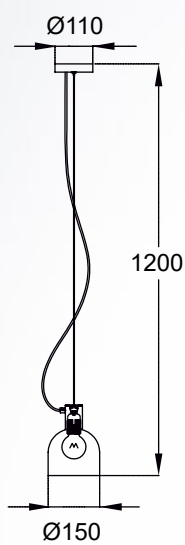

LAZARO new
Pendant lamp
MD1918-3S-CHROME
3x E27 MAX 60W
metal black canopy,
metal black body,
chrome glass shade