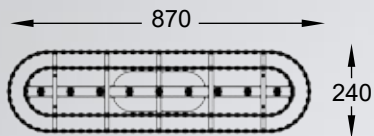

ANZIO
Pendant lamp
P0480-09C-F4AC
9xG9 MAX 8W
metal chrome body,
chrome metal plates,
clear crystal glass