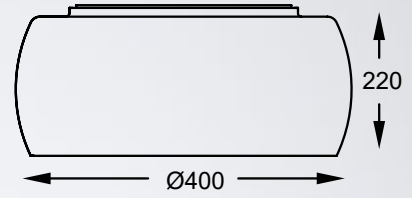

CRYSTAL
Ceiling lamp
C0076-05L-F4FZ
5xG9 MAX 42W
smoky chrome glass shade
clear crystal drops inside

CRYSTAL
Ceiling lamp
C0076-06X-F4FZ
6xG9 MAX 42W
smoky chrome glass shade
clear crystal drops inside