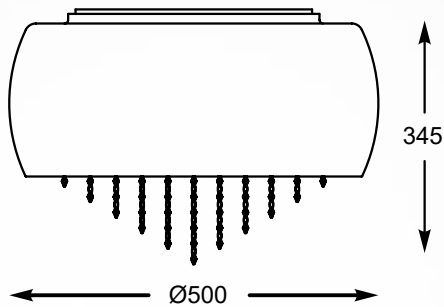

VISTA
Ceiling lamp
C0076-05K-F4GQ
5xG9 MAX 42W
gold glass shade with dots,
crystal drops inside,
metal chrome