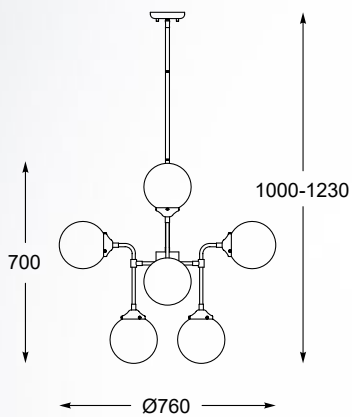

RIANO **new**
Pendant lamp
P0454-08D-STAC
8xE27 MAX 40W
metal chrome and matt
black body,
clear glass shade