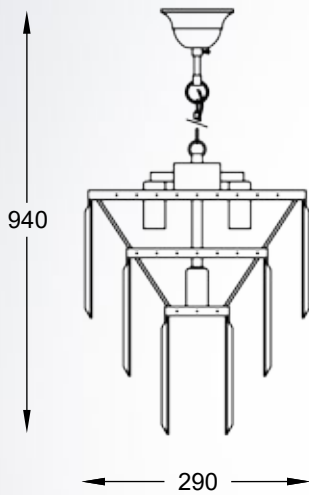

AMEDEO
Pendant lamp
17106/4+1-CHR
5xE14 MAX 40W
clear crystal glass
chrome body

AMEDEO
Pendant lamp
17106/3+1-CHR
4xE14 MAX 40W
clear crystal glass
chrome body

AMEDEO
Ceiling lamp
FC17106/4+1-GLD
5xE14 MAX 40W
clear crystal glass
gold body