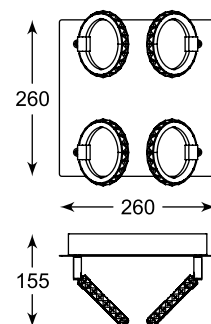

TOLEDO
Spot
CK170815-4
4xLED 5W 1000 LM 3000K
chrome iron stainless steel
aluminium crystal