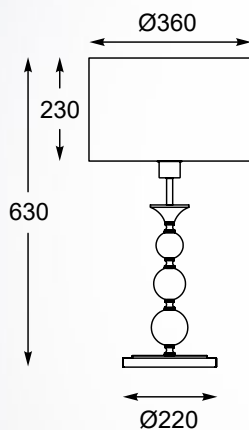

REA
Table lamp
RLT93163-1B
1xE27 MAX 60W
black fabric shade, metal chrome
body and base, glass balls

REA
Table lamp
RLT93163-1W
1xE27 MAX 60W
white fabric shade, metal chrome
body and base, glass balls