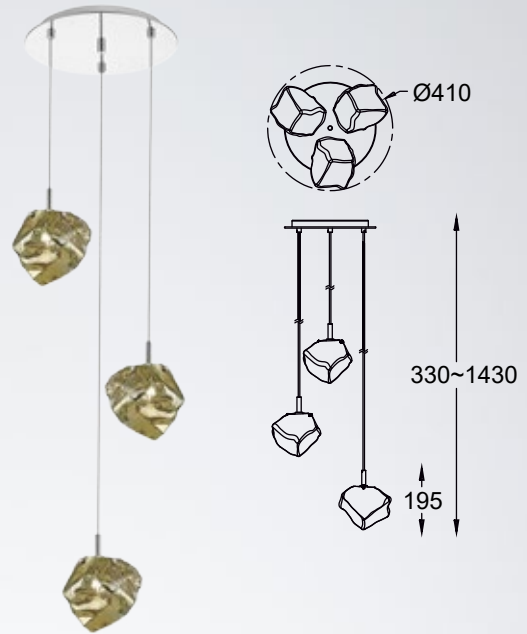

ROCK new
Pendant lamp
P0488-03D-B5HF
3xG9 MAX 28W
metal chrome body,
vacume plated
bronze shade