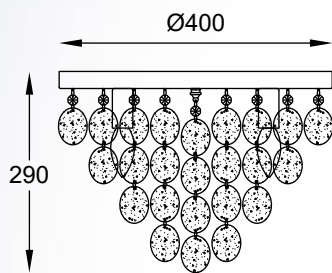

PARDO new
Ceiling lamp
18366
8xE14 MAX 40W
metal chrome body
glass