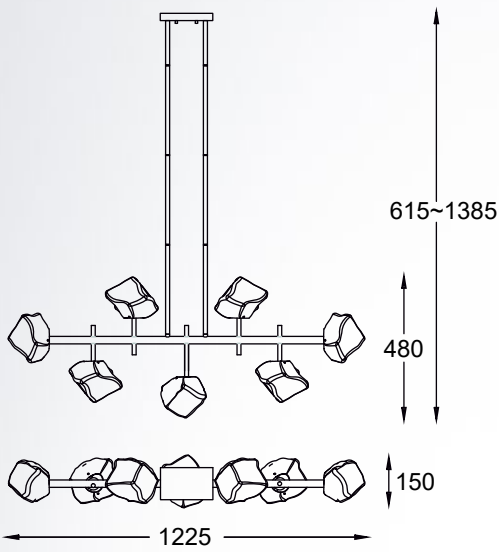

ROCK new

Pendant lamp
P0488-07T-SEAC

7xG9 MAX 28W

metal matt black
and gold body,
crushed glass shade