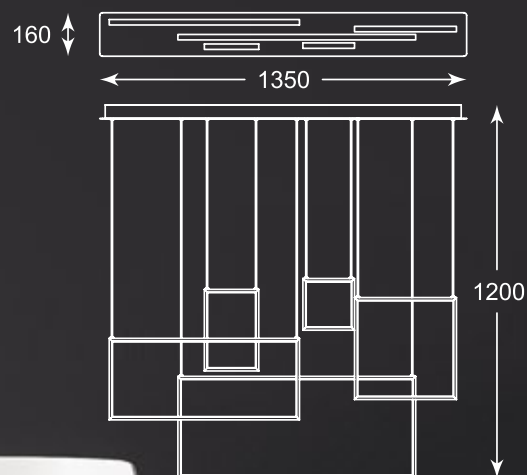

RECTAN

LAMPA WISZĄCA

Pendant lamp, L171209-5, LED 80W 3200LM 3000K
white metal canopy, white body, acrylic shade