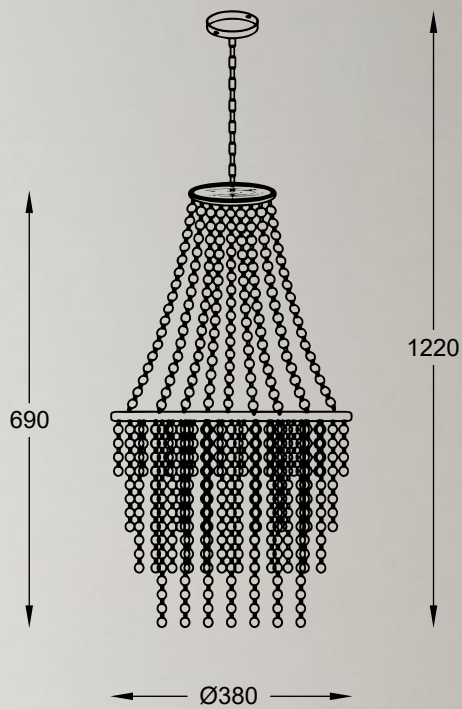

ALMERIA

LAMPA WISZĄCA

Pendant lamp
YSC01
3xE27 MAX 60W
clear crystal glass
chrome body