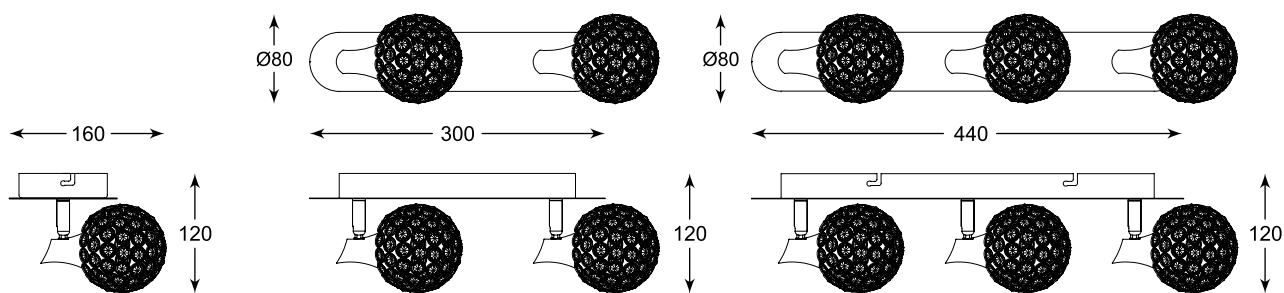

Elegant form and crystal design allows to use lamps in various rooms and arrangements.

ELIA
Spot
CK8038-1
1xG9 MAX 40W
iron stainless steel, crystal

ELIA
Spot
CK8038-2
2xG9 MAX 40W
iron stainless steel, crystal