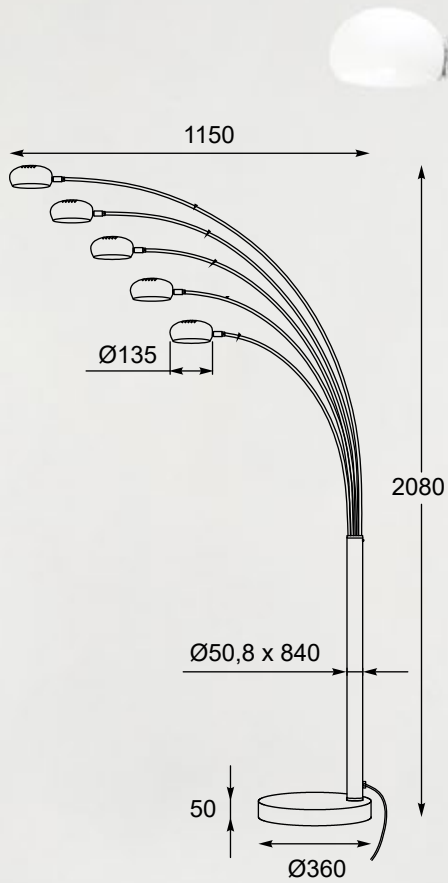

ZODIAC
 Floor lamp
TS-5805
 5x E14 MAX 40W
 metal chrome body
 and shade

ZODIAC new
 Floor lamp
TS-5805-BKBB
 5x E14 MAX 40W
 metal black body
 and gold shade

VISION

LAMPA PODŁOGOWA

Floor lamp, TS-010121W, 1xE27 MAX 60W
metal chrome with acrylic shade, white marble base