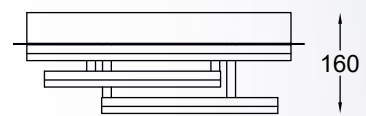

MALAWI new
Ceiling lamp
B180607-2
LED 20W 864LM 3000K
metal chrome body, acrylic
shade

MALAWI new
Ceiling lamp
B180609-3
LED 25W 1043LM 3000K
metal chrome body, acrylic
shade