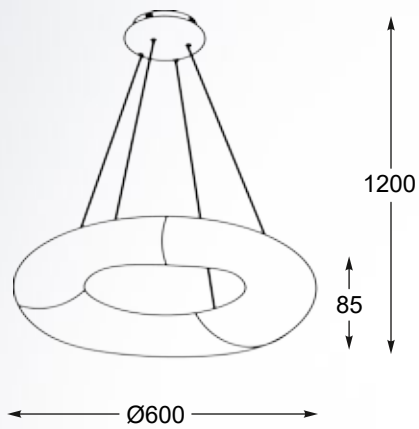

LIMA
Pendant lamp
15010003
LED 40W 3400LM 3000K
metal canopy rotational moulding
polyetylen shade