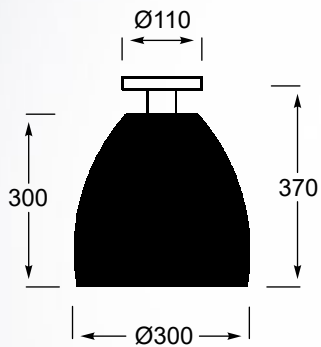

PICO
Ceiling lamp
MX9023-1L (Black)
1x E27 MAX 60W
black aluminium wire shade
with shade opal glass inside

PICO
Ceiling lamp
MX9023-1L (Silver)
1x E27 MAX 60W
silver aluminium wire shade
with shade opal glass inside