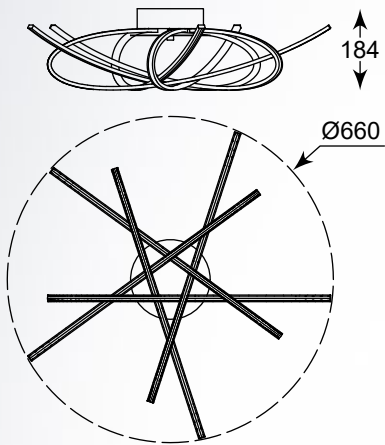

An incredibly interesting lighting design, which unusual form.

PONTA
 Ceiling lamp
PL170855-4
 1xLED 42W 1680LM 3000K
 metal chrome canopy,
 chrome aluminium body,
 acrylic shade

PONTA
 Ceiling lamp
PL170855-5
 1xLED 50W 2000LM 3000K
 metal chrome canopy,
 chrome aluminium body,
 acrylic shade