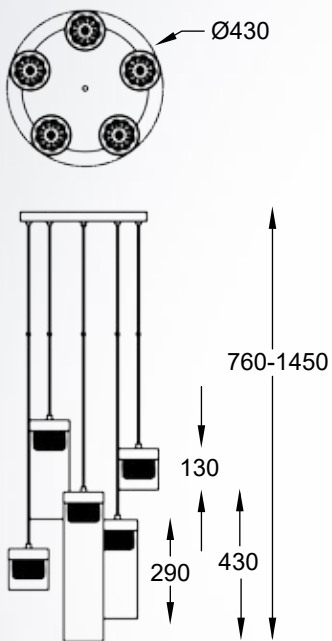

GEM
Pendant lamp
P0389-03D-F4AC
3xG9 28W
metal chrome body, transparent
crystals, transparent glass shade

GEM
Pendant lamp
P0389-03D-F7AC
3xG9 28W
french gold metal body,
transparent crystals, transparent
glass shade