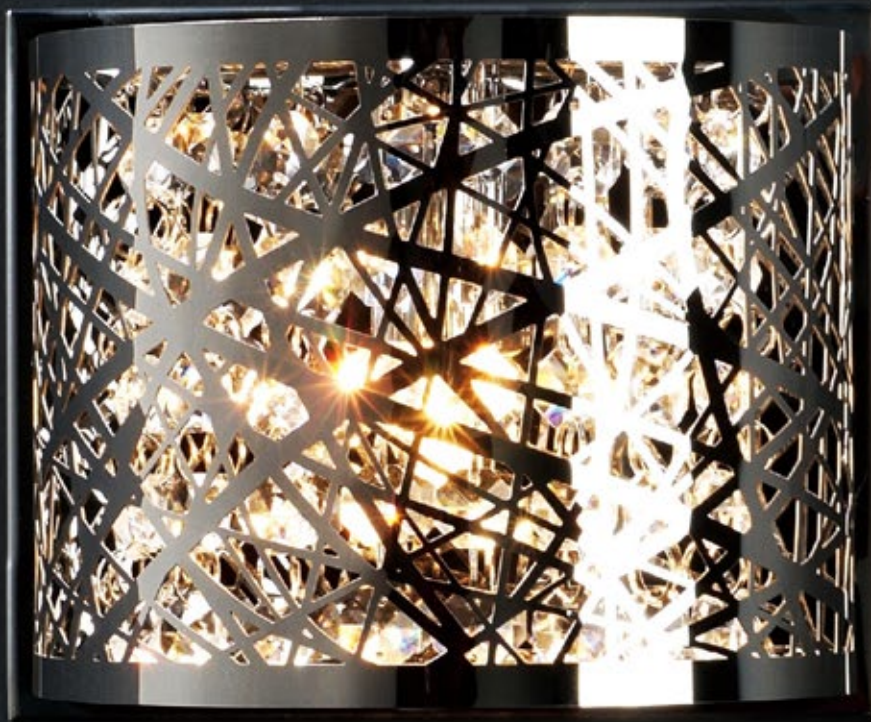

BELLA

KINKIET

Wall lamp, W0066-01A-B5B5, 1xG9 MAX 53W
metal chrome body with crystals inside