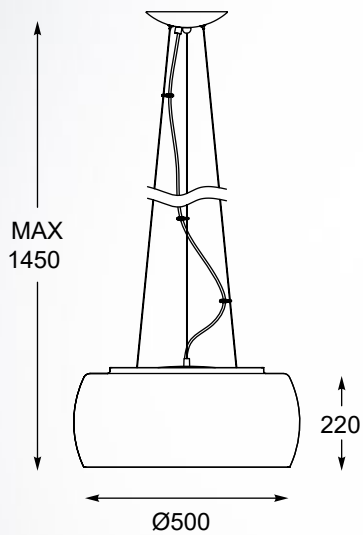

RAIN

SILVER

RAIN
Pendant lamp
P0076-06X-F4K9
6xG9 MAX 42W
metal chrome,
smoky glass with
crystal drops inside