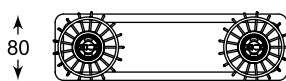

OSCAR
Spot
CK170519-2
2xE14 MAX 40W
white metal,
chrome metal