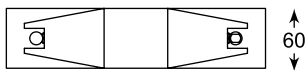

SPAZIO
Spot
CK99603A-1B
1xLED 5W 400 LM 3000K
black metal