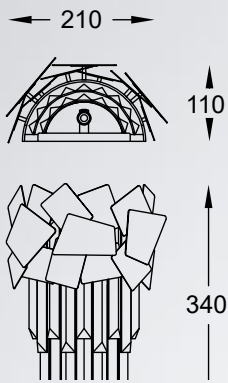

QUASAR new
Wall lamp
W0506-02A-B5AC
2xG9 MAX 42W
metal mirror stainless steel body,
clear crystal shade