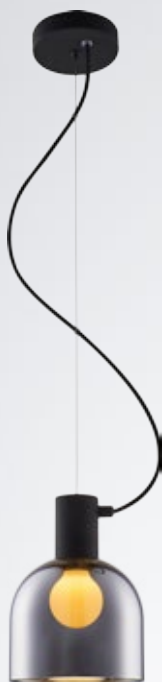

LAZARO new
Pendant lamp
MD1918-3S-CHROME
3x E27 MAX 60W
metal black canopy,
metal black body,
chrome glass shade