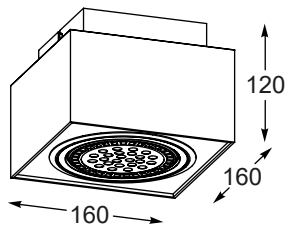

BOXY CL1

Spot

3. 20074-WH (white) 4. 20074-BK (black)

1xGU10 ES111 MAX 15W
aluminium full white or black