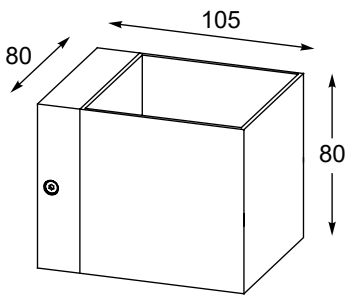

TRANSFER WL
Wall lamp
1. 90842 (black)
1xG9 MAX 40W
aluminium full black

2. 90841 (white)
1xG9 MAX 40W
aluminium full white