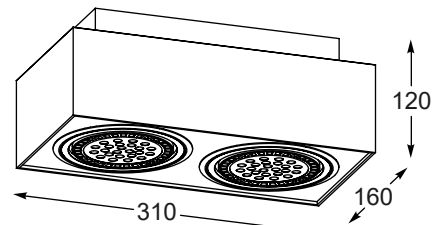

BOXY CL2

Spot

5. 20075-WH (white) 6. 20075-BK (black)

2xGU10 ES111 MAX 15W
aluminium full white or black