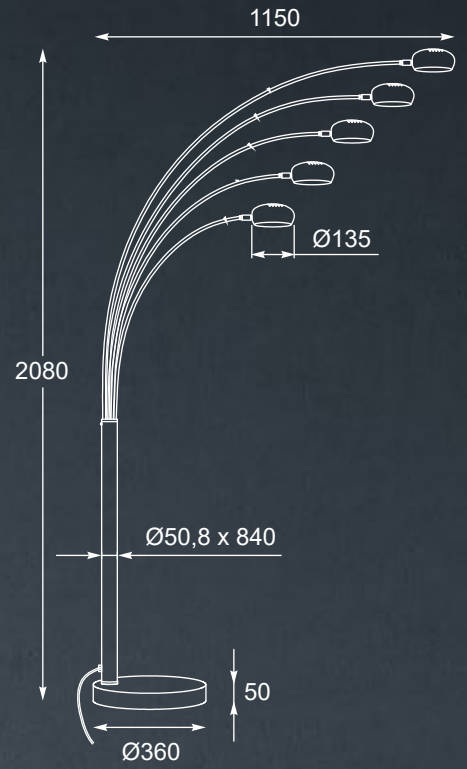

BRANCA

LAMPA PODŁOGOWA

Floor lamp, TS-5805-BKGO, 5xE14 MAX 40W
black metal body and base, black shade gold inside