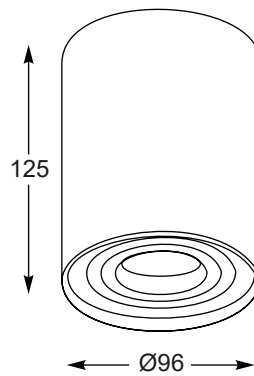

RONDOSL1
Spot
3. 94354 (brushed gold)
4. 44805 (brushed silver)
5. 45519 (white)
6. 89201 (black)
1xGU10 MAX 50W
gold or black or white or silver
aluminium
IP 24