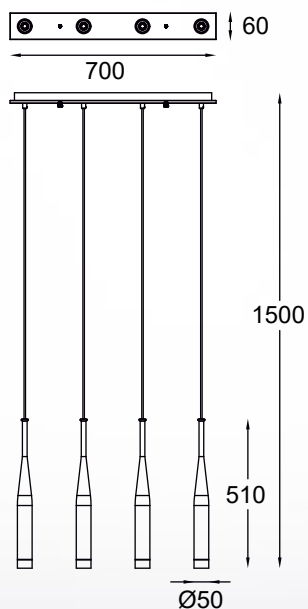

CONTE

new

Pendant lamp
MD1998-1BL
 1xG9 MAX 40W
 aluminium black canopy, black
 aluminium body,
 black aluminium and white
 glass shade

CONTE new
 Pendant lamp
MD1998B-4GL
 4xG9 MAX 40W
 aluminium brushed gold
 canopy, black aluminium body,
 brushed gold aluminium and
 white glass shade