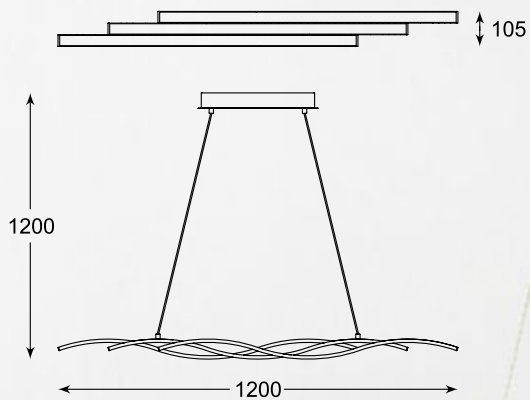

RESINA

LED

LAMPA WISZĄCA

Pendant lamp, L170221-3, 1xLED 53W 2200LM 3000K
black metal canopy, black metal body and base, acrylic shade