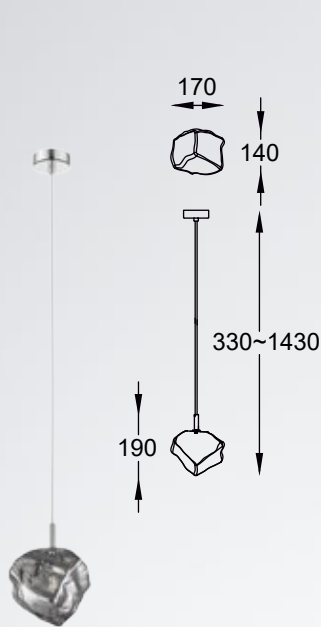

ROCK new
Pendant lamp
P0488-01F-F4FZ
1xG9 MAX 28W
metal chrome body,
vacume plated
chrome glass shade