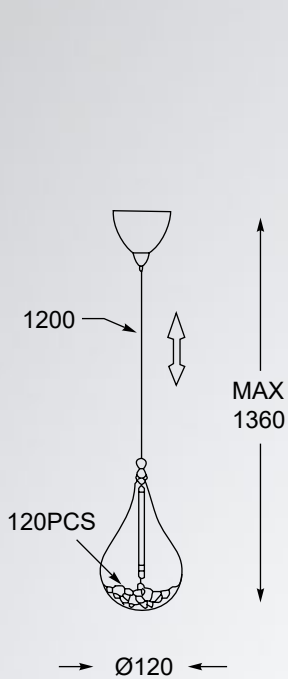

PERLE
Pendant lamp
P0226-01A-F4RK
1xG4 MAX 1,5W
metal chrome,
clear borosilicate glass with K9 crystal