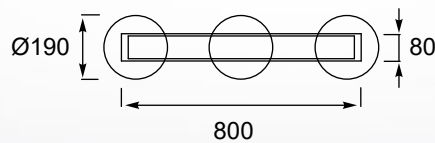

PICO
Ceiling lamp
MX9023-1L (Black)
1x E27 MAX 60W
black aluminium wire shade
with shade opal glass inside

PICO
Ceiling lamp
MX9023-1L (Silver)
1x E27 MAX 60W
silver aluminium wire shade
with shade opal glass inside