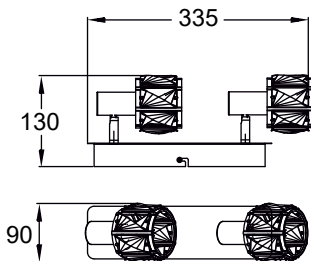

NIASA
Ceiling lamp
CK20181015-2
2xE14 MAX 40W
iron stainless steel, crystal