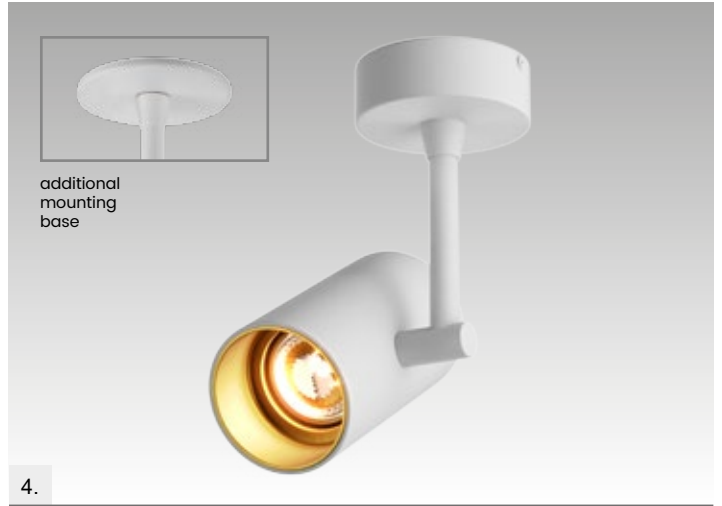

additional
mounting
base

4.