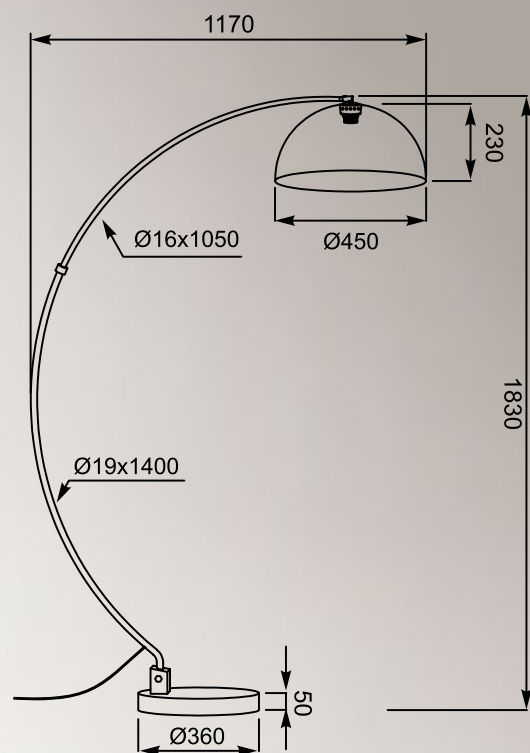

LUZIA

LAMPA PODŁOGOWA

Floor lamp, TS-050402F-BKGO, 1xE27 MAX 60W
black metal body and base,
black metal shade with gold inside