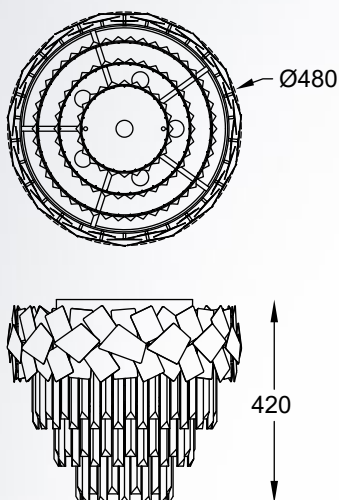

new

QUASAR
Ceiling lamp
C0506-05A-B5AC
5xE14 MAX 40W
metal mirror stainless steel body,
clear crystal shade

new

QUASAR
Ceiling lamp
C0506-05A-B5E3
5xE14 MAX 40W
metal brushed gold stainless steel body,
clear crystal shade