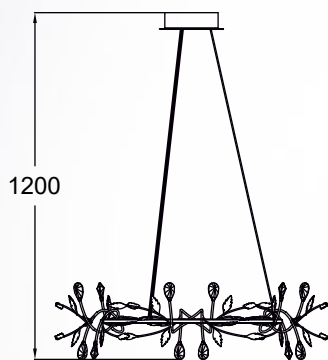

BELLE
Pendant lamp
PL170514-2
1xLED 30W 1200LM 3000K
metal chrome body and
canopy, crystals