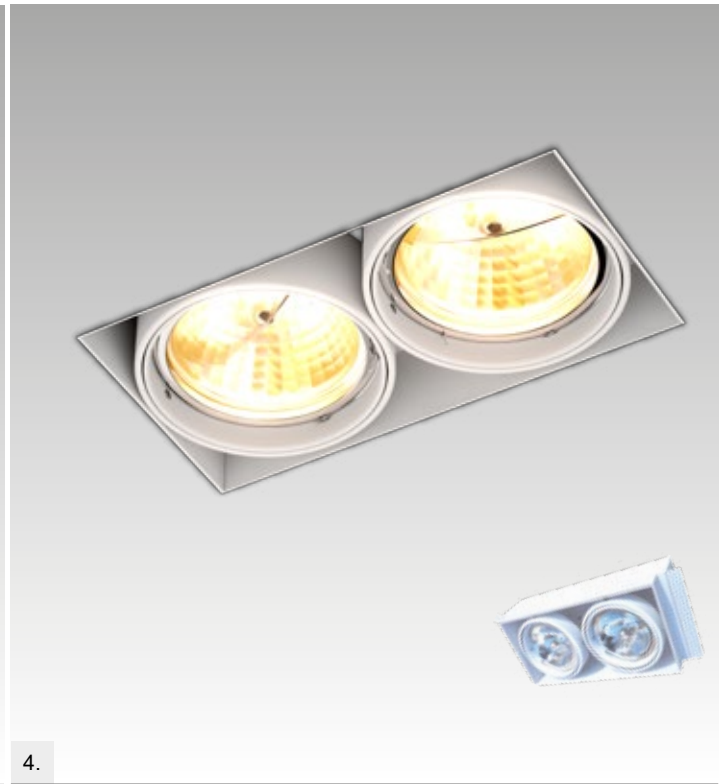

4.

CHIPO DL

new

Spot
1. ARGU10-031 (white)
2. ARGU10-032 (black)
1xGU10 MAX 50W
aluminium full
white or black, glass

CHIPA DL

new

Spot
3. ARGU10-033 (white)
4. ARGU10-034 (black)
1xGU10 MAX 50W
aluminium full
white or black, glass