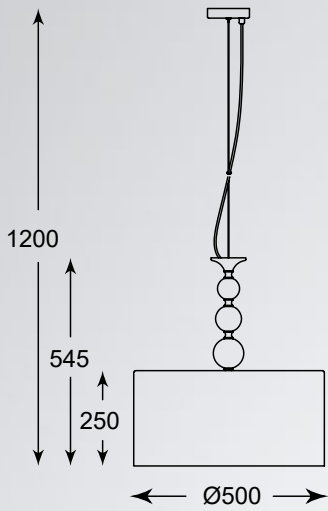

REA
Pendant lamp
RLD93163-1B
1xE27 MAX 60W
black fabric shade, metal chrome
body and base, glass balls

REA
Pendant lamp
RLD93163-1W
1xE27 MAX 60W
white fabric shade, metal chrome
body and base, glass balls