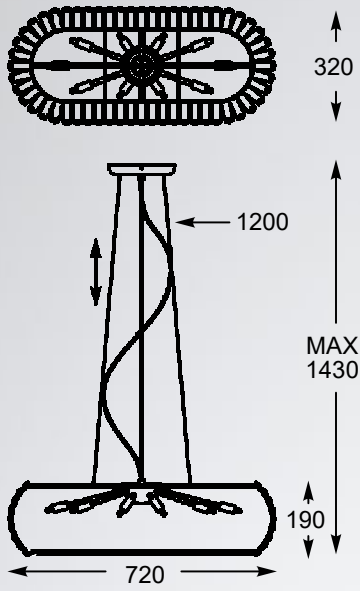

ANTARCTICA
Wall lamp
W0174-02S-F4AC
2xG9 MAX 42W
K9 clear crystal
metal chrome

ANTARCTICA
Ceiling lamp
C0109-04A-F4AC
4xG9 MAX 42W
K9 clear crystal
metal chrome