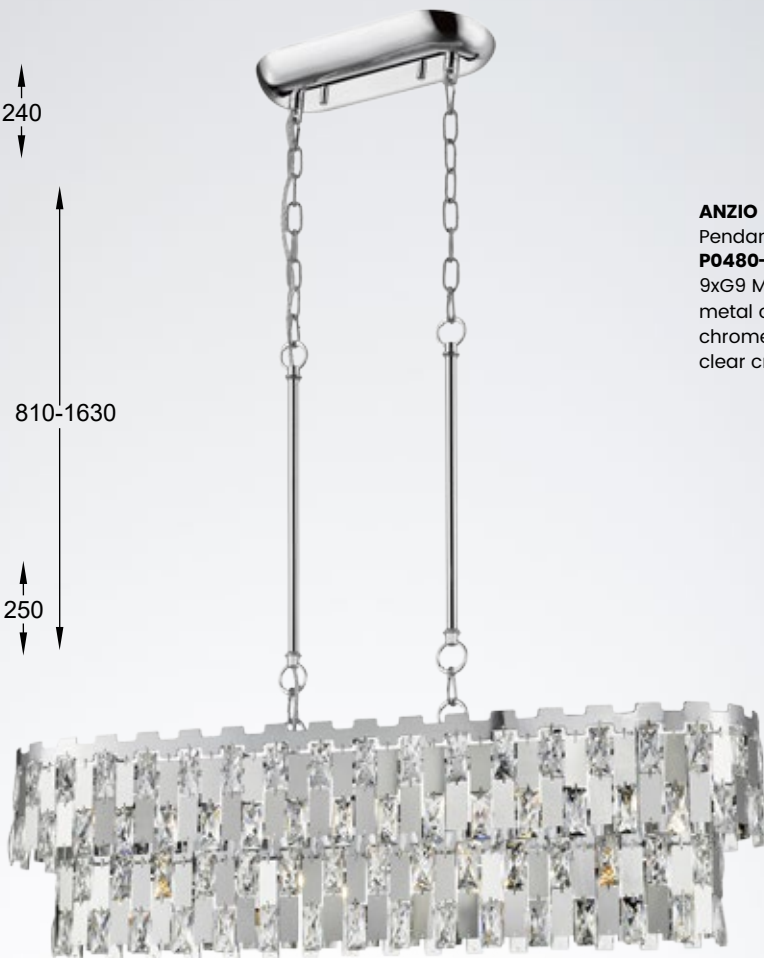

The crystal structure fits into the spacious rooms where it will
become the main decorative element.

VENTUS
Ceiling lamp
C0465-05C-B5AC
5xG9 MAX 42W
clear crystal glass
chrome body

VENTUS
Ceiling lamp
C0465-05D-B5AC
5xG9 MAX 42W
clear crystal glass
chrome body

VENTUS
Pendant lamp
P0465-05C-F4AC
5xG9 MAX 42W
clear crystal glass
chrome body

VENTUS
Pendant lamp
P0465-05D-F4AC
5xG9 MAX 42W
clear crystal glass
chrome body

VENTUS
Wall lamp
W0465-01B-B5AC
1xG9 MAX 42W
clear crystal glass
chrome body

ANZIO
 Pendant lamp
P0480-04A-F4AC
 4xE27 MAX 40W
 metal chrome body, chrome
 metal plates, clear crystal glass

ANZIO
 Pendant lamp
P0480-04A-F4D7
 4xE27 MAX 40W
 metal chrome body, gold
 metal plates, clear crystal glass

ANZIO
 Pendant lamp
P0480-07A-F4AC
 7xG9 MAX 28W
 metal chrome body, chrome
 metal plates, clear crystal glass

ANZIO
Pendant lamp
P0480-09C-F4AC
9xG9 MAX 8W
metal chrome body,
chrome metal plates,
clear crystal glass