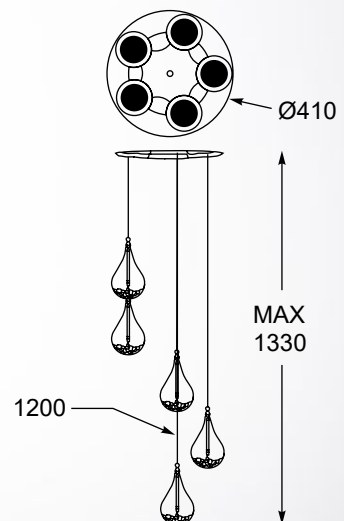

PERLE
Pendant lamp
P0226-04H-B5RK
4xG4 MAX 1,5W
metal chrome,
clear borosilicate glass with K9 crystal

PERLE
Pendant lamp
P0226-05B-F4RK
5xG4 MAX 1,5W
metal chrome,
clear borosilicate glass with K9 crystal