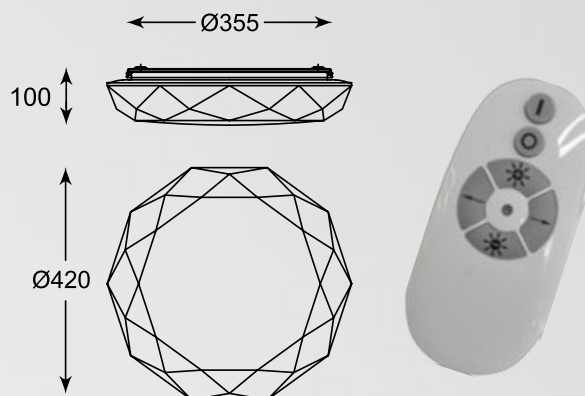

ALTA

LAMPA SUFITOWA

RLX96700-1, LED 21W 1200LM 3000-6500K
Biały klosz z tworzywa. Transparentny, gwieździsty wzór. Pilot do zmiany barwy i natężenia światła.

Ceiling lamp RLX96700-1, LED 21W 1200LM 3000-6500K
plastic white shade with transparent starry dots. Remote control, dimmable colour from warm white to cold white.