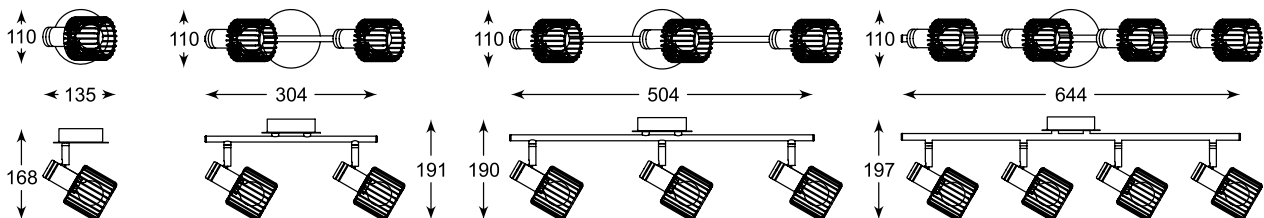

It is an innovative construction where the bulbs are surrounded by metal, golden lampshades. It fits especially to industrial or loft style arrangements.

MARTIN
Pendant lamp
L171207-5
5xE14 MAX 40W
black gold iron