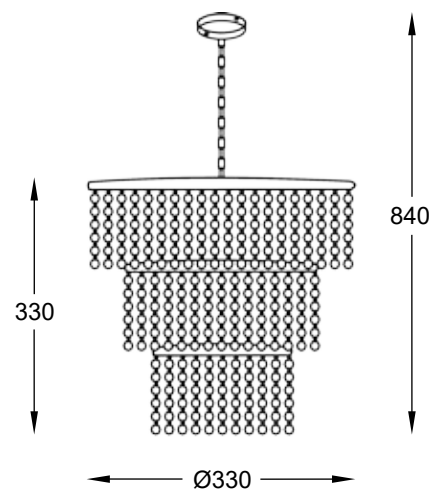

CORIA

LAMPA WISZĄCA

Pendant lamp
YSC06
3xE27 MAX 60W
clear crystal glass
chrome body