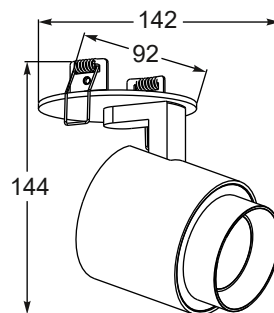

1.

3.

2.

4.

SCOPE1

new

Spot
1. ACGU10-144 (white)
2. ACGU10-145 (black)
 1xGU10 MAX 50W
 aluminium full
 white or black

SCOPY1