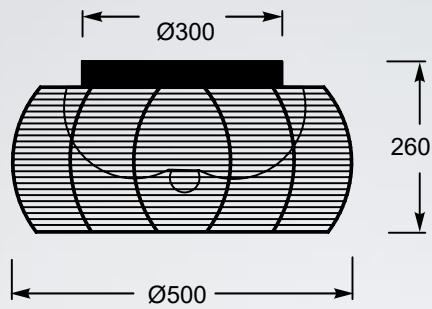

TANGO
Ceiling lamp
MX1104-2L (black)
2xE27 MAX 60W
black aluminium wire shade,
opal glass inside