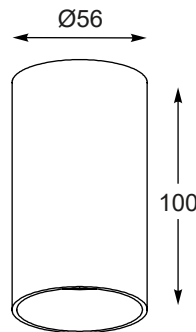

TUBA SL1
Spot
3. 92680 (black)
1xGU10 MAX 50W
aluminium full black
4. 92679 (white)
1xGU10 MAX 50W
aluminium full white