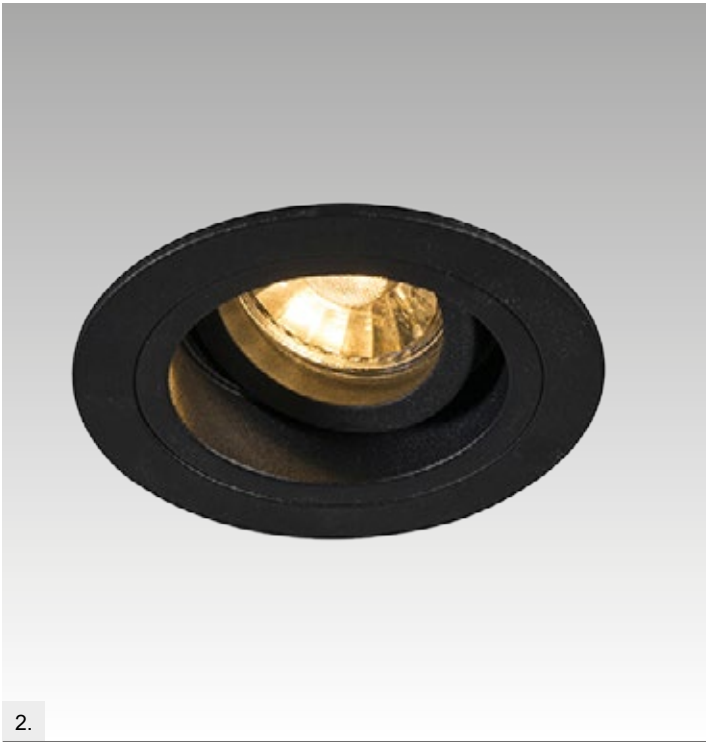

1.

3.

2.

4.

CHUCK DL ROUND
Spot
1. 92699 (white)
1xGU10 MAX 50W
aluminium full white
2. 92700 (black)
1xGU10 MAX 50W
aluminium full black

CHUCK DL SQUARE
Spot
4. 92703 (white)
1xGU10 MAX 50W
aluminium full white
5. 92704 (black)
1xGU10 MAX 50W
aluminium full black