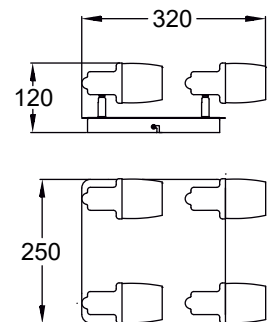

POSO
Ceiling lamp
CK180610-4
4xGU10 MAX 40W
iron stainless steel body,
white shade