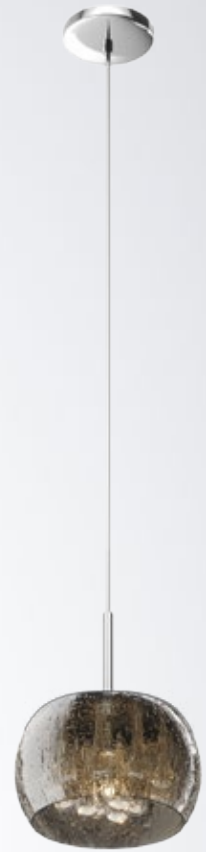

RAIN
Pendant lamp
P0076-01D-F4K9
1xG9 MAX 42W
metal chrome,
smoky glass with
crystal drops inside