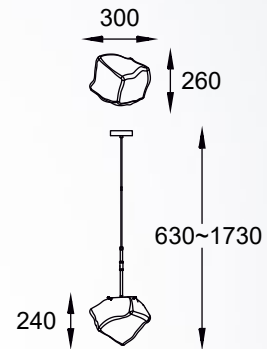

ROCK new

Pendant lamp
P0488-03K-SEAC

3xG9 MAX 28W

metal matt black and gold body,
crushed glass shade

ROCK new

Pendant lamp
P0488-07T-SEAC

7xG9 MAX 28W

metal matt black
and gold body,
crushed glass shade