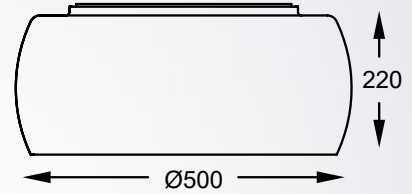

CRYSTAL
Ceiling lamp
C0076-05L-F4FZ
5xG9 MAX 42W
smoky chrome glass shade
clear crystal drops inside

CRYSTAL
Ceiling lamp
C0076-06X-F4FZ
6xG9 MAX 42W
smoky chrome glass shade
clear crystal drops inside