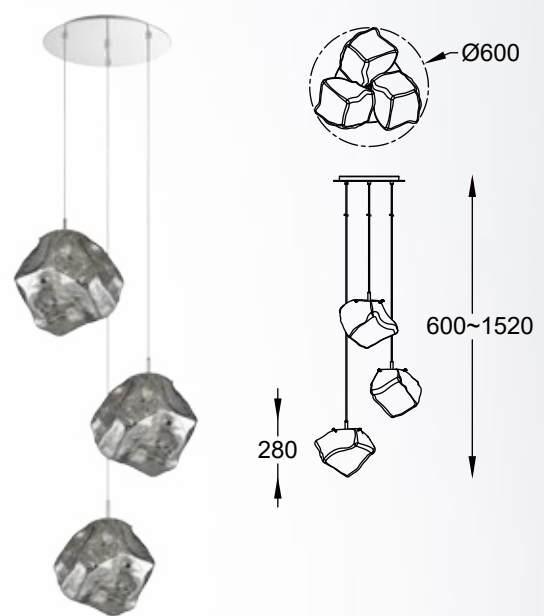

ROCK new
Pendant lamp
P0488-01F-F4FZ
1xG9 MAX 28W
metal chrome body,
vacume plated
chrome glass shade

ROCK new
Pendant lamp
P0488-03D-B5FZ
3xG9 MAX 28W
metal chrome body,
vacume plated
chrome glass shade