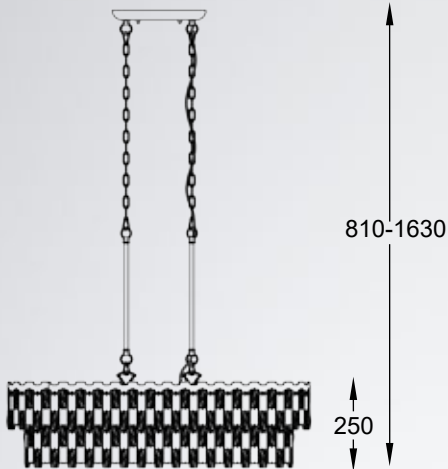

ANZIO
Pendant lamp
P0480-09C-F4AC
9xG9 MAX 8W
metal chrome body,
chrome metal plates,
clear crystal glass