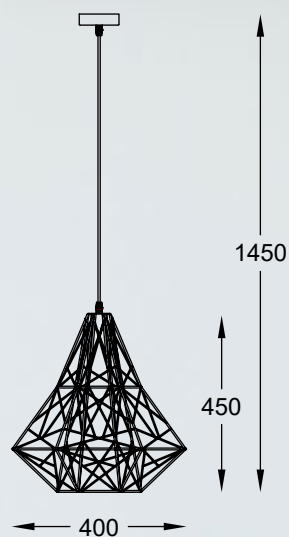

SKELETON

LAMP A WISZĄCA

Pendant lamp,
HP1335-BL, 1xE27 MAX 40W
black metal wire shade
with plastic shade inside