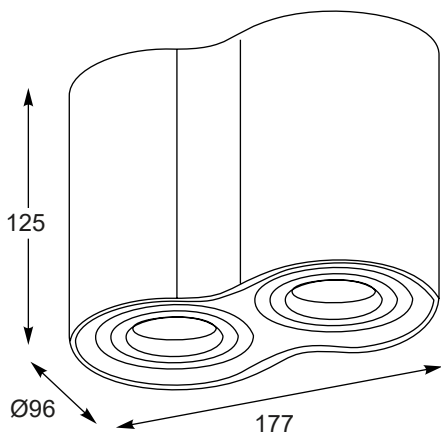

RONDOSL2
Spot
1. 50407-WH (white)
2. 50407-BK (black)
2xGU10 50W
white or black
aluminium
IP 24