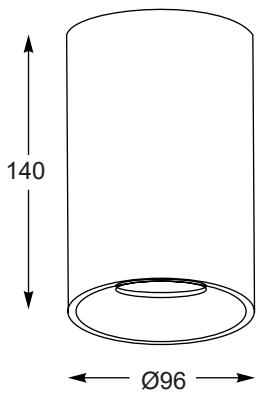

DEEP SL
Spot
1. 89313 (black-gold)
1xGU10 MAX 50W
aluminium