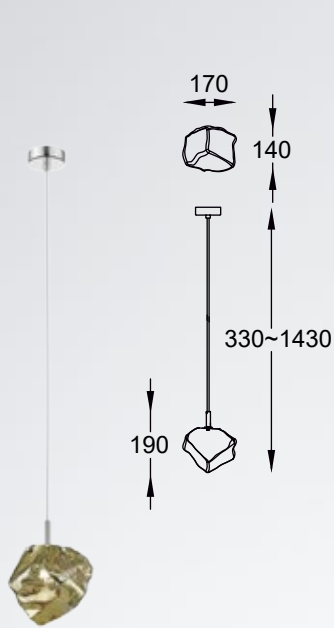

ROCK new
Pendant lamp
P0488-01F-F4HF
1xG9 MAX 28W
metal chrome body,
vacume plated
bronze shade