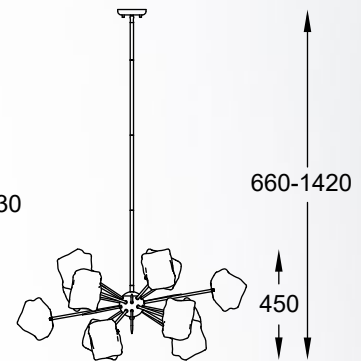

ROCK new
Pendant lamp
P0488-12P-U8AC
12xG9 MAX 28W
metal gold body,
crushed glass shade