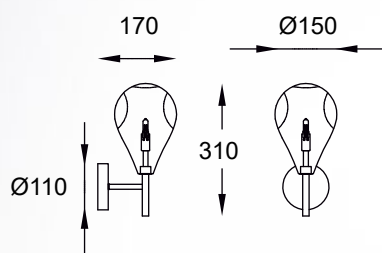

BASTONI new
 Pendant lamp
MD1921-4A-CLEAR
 4xG9 MAX 40W
 metal chrome body and
 canopy, clear glass shade

BASTONI new
 Wall lamp
MB1921-1-CLEAR
 1xG9 MAX 40W
 metal chrome body and
 canopy, clear glass shade