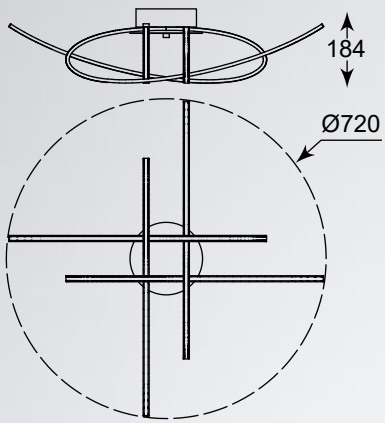

PONTA
Ceiling lamp
PL170855-4
1xLED 42W 1680LM 3000K
metal chrome canopy,
chrome aluminium body,
acrylic shade