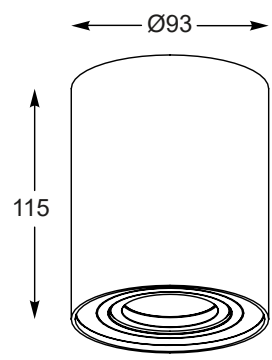

RONDOC
Spot
2. 20038-BK (black)
3. 20038-WH (white)
1xGU10 MAX 50W
black or white
aluminium