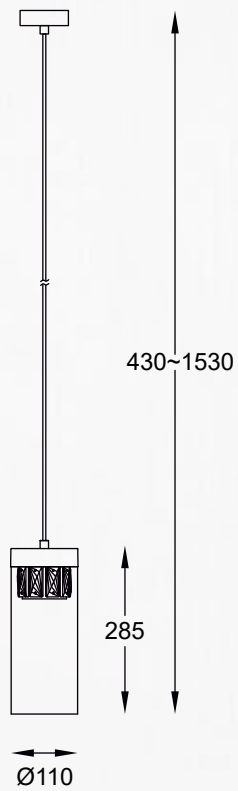

GEM
Pendant lamp
P0389-01D-F4AC
1xG9 28W
metal chrome body, transparent
crystals, transparent glass shade