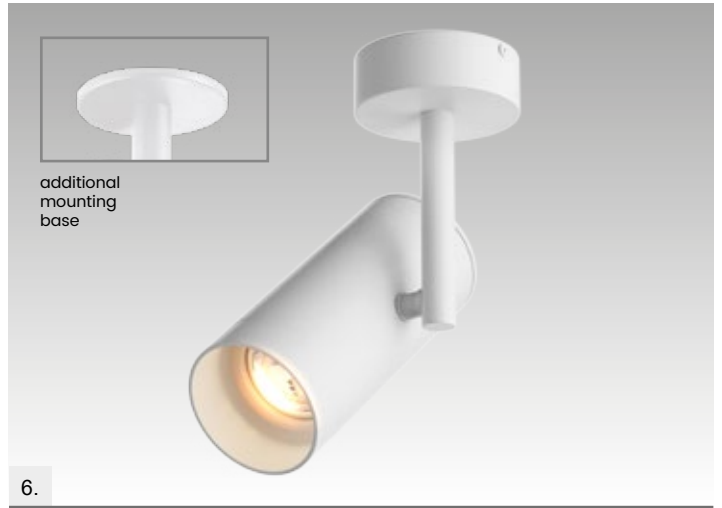

additional
mounting
base

6.

RONDIP SL new
 Spot
1. ACGU10-158 (white)
2. ACGU10-159 (black)
 1xGU10 MAX 50W
 aluminium full
 white or black, glass

QUARDIP SL new
 Spot
3. ACGU10-160 (white)
4. ACGU10-161 (black)
 1xGU10 MAX 50W
 aluminium full
 white or black, glass