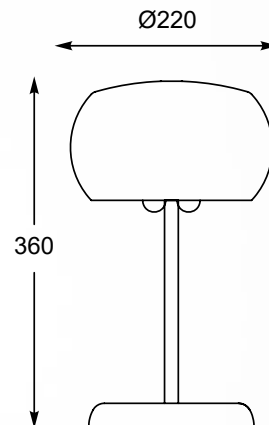

RAIN

Ceiling lamp
C0076-05L-F4K9
5xG9 MAX 42W
metal chrome,
smoky glass with crystal
drops inside

RAIN
Ceiling lamp
C0076-01D-F4K9
1xG9 MAX 42W
metal chrome,
smoky glass with
crystal drops inside

RAIN
Wall lamp
W0076-01D-F4K9
1xG9 MAX 42W
metal chrome,
smoky glass with
crystal drops inside