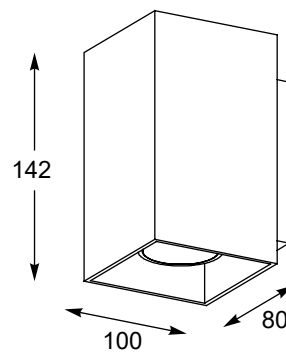

OSCAR
Spot
CK170519-1
1xE14 MAX 40W
white metal,
chrome metal

OSCAR
Spot
CK170519-2
2xE14 MAX 40W
white metal,
chrome metal

OSCAR
Spot
CK170519-3
3xE14 MAX 40W
white metal,
chrome metal

ZUMALINE
Technic

SANDY WL ROUND
Wall lamp
1. 92695 (white)
2xGU10 MAX 50W
aluminium full white
2. 92696 (black)
2xGU10 MAX 50W
aluminium full black