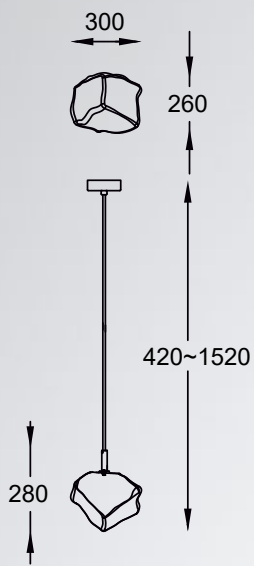

ROCK new
Pendant lamp
P0488-12P-F4AC
12xG9 MAX 28W
metal chrome body,
crushed glass shade

ROCK
Wall lamp
W0488-01A-B5AC
1xG9 MAX 42W
metal chrome body,
crushed glass shade

ROCK new
Wall lamp
W0488-01E-F4AC
1xG9 MAX 28W
metal chrome body,
crushed glass shade