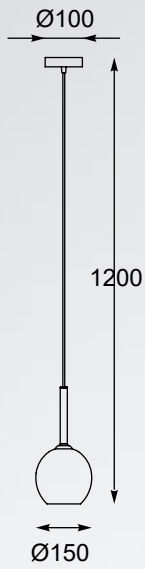

MONIC
Pendant lamp
MD1629-1 Copper
1xE14 MAX 40W
copper glass
with copper canopy