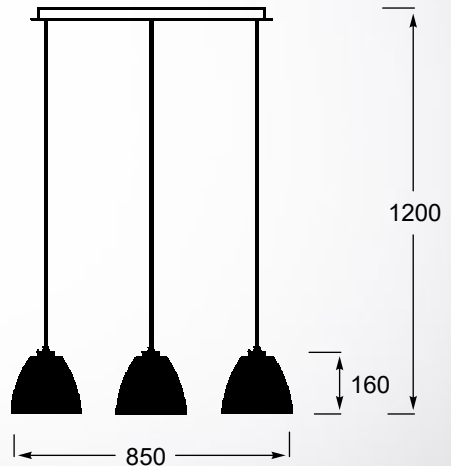

PICO
Ceiling lamp
MX9023-1L (Black)
1x E27 MAX 60W
black aluminium wire shade
with shade opal glass inside

PICO
Ceiling lamp
MX9023-1L (Silver)
1x E27 MAX 60W
silver aluminium wire shade
with shade opal glass inside