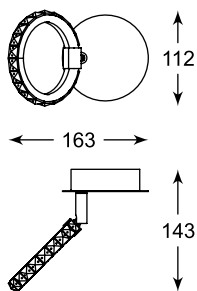

TOLEDO

Ekskluzywna forma kloszy wykonanych z kryształu sprawdzi się jako przyciągający uwagę element dekoracyjny.

Exclusive form of the lampshades made of crystal will be perfect as an eye-catching decorative element.

TOLEDO
Spot
CK170815-1
1xLED 5W 250 LM 3000K
chrome iron stainless steel
aluminium crystal