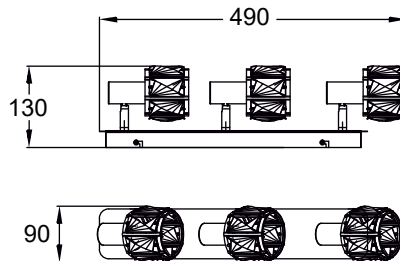

NIASA
Ceiling lamp
CK20181015-3
3xE14 MAX 40W
iron stainless steel, crystal