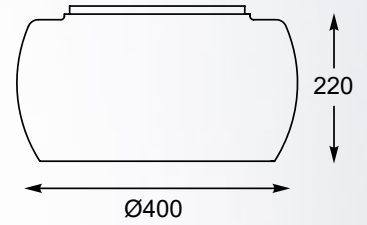

RAIN
Pendant lamp
P0076-05L-F4K9
5xG9 MAX 42W
metal chrome,
smoky glass with
crystal drops inside

RAIN
Pendant lamp
P0076-01D-F4K9
1xG9 MAX 42W
metal chrome,
smoky glass with
crystal drops inside

RAIN

Ceiling lamp
C0076-06X-F4K9
6xG9 MAX 42W
metal chrome,
smoky glass with crystal
drops inside