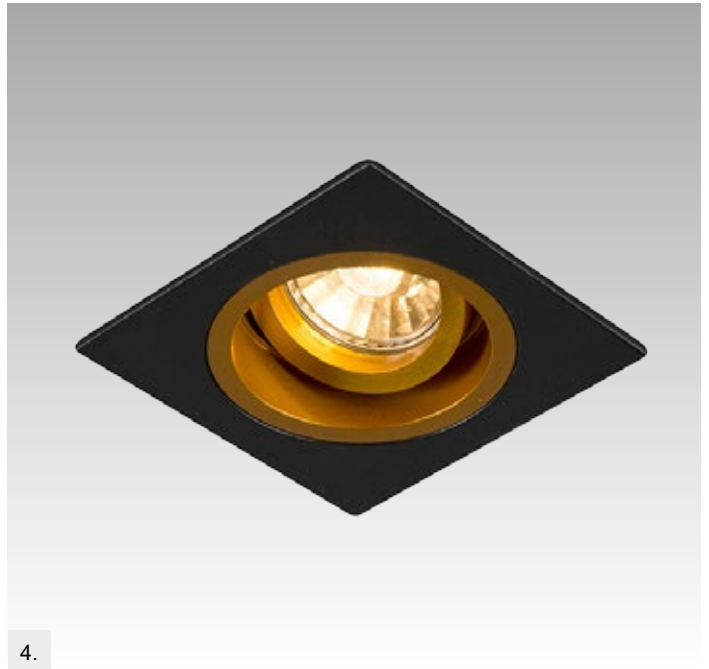

4.

CHUCK DL ROUND
Spot
1. 92699 (white)
1xGU10 MAX 50W
aluminium full white
2. 92700 (black)
1xGU10 MAX 50W
aluminium full black

CHUCK DL SQUARE
Spot
4. 92703 (white)
1xGU10 MAX 50W
aluminium full white
5. 92704 (black)
1xGU10 MAX 50W
aluminium full black