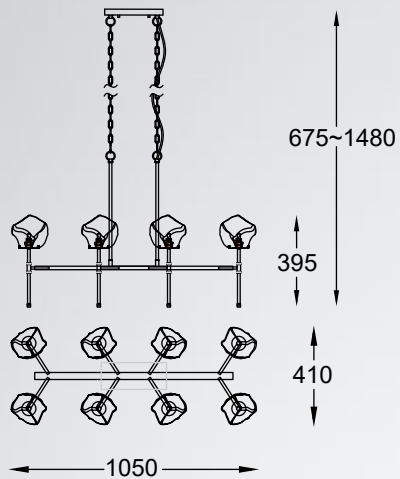

ROCK new

Pendant lamp
P0488-01M-SEAC

1xE27 MAX 40W

metal matt black
and gold body,
crushed glass shade

ROCK new
 Pendant lamp
P0488-08L-SEAC
 8xG9 MAX 28W
 metal matt black
 and gold body,
 crushed glass shade