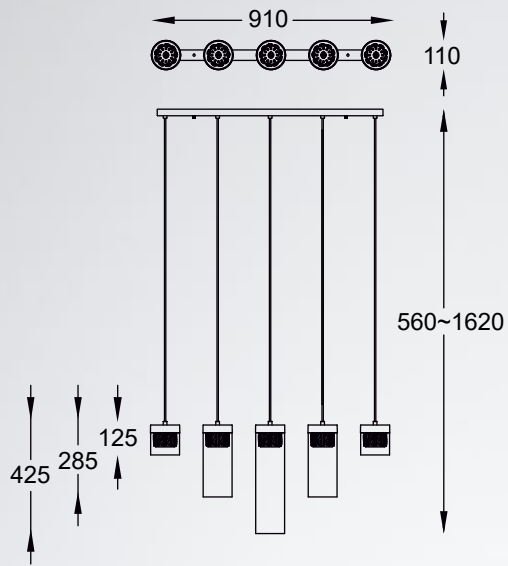

GEM new
Pendant lamp
P0389-05E-F7AC
5xG9 28W
french gold metal body,
transparent crystals, transparent
glass shade