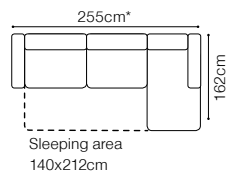

DIMENSIONS

2.5QFL-1D(5)SR