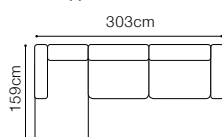

1D90(8)L-3R