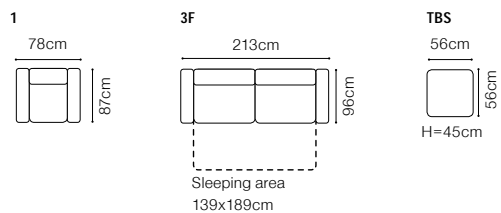

DIMENSIONS