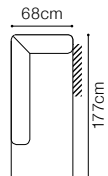

1, 3F and TM
leather G-323

DIMENSIONS

The height of the seat:	42 cm
The depth of the seat (1):	47 cm
The depth of the seat (3F):	52 cm
The height of the furniture (1):	87 cm
The height of the furniture (3F):	91 cm
The height of the legs:	3 cm
The width of the side (1):	16 cm
The width of the side:	19 cm
(other elements):	

DIMENSIONS

The height of the seat: **49 cm**
 The depth of the seat: **47 cm**
 The height of the furniture: **82 cm**
 The width of the side: **7 cm**

OTM(157)L/
OTM(157)R

OTM(177)L/
OTM(177)R

OTM(187)L/
OTM(187)R