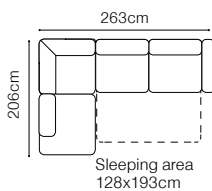

OTM(4)L-2.5R/
OTM(4)SL-2.5QFR