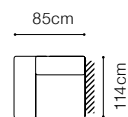

1(70)L/1(70)R