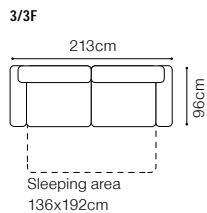

Find out how to unfold
the sleeping function
D - Sedalift

3QFL-OTMSR
leather G-649

DIMENSIONS

**3QFL-OTMSR/
3FL-OTMSR**

**OTMSL-3QFR/
OTMSL-3FR**

The height of the seat: **48 cm**
 The depth of the seat: **54 cm**
 The height of the furniture: **94 cm**
 The height of the legs: **4,5 cm**
 The width of the side: **35 cm**