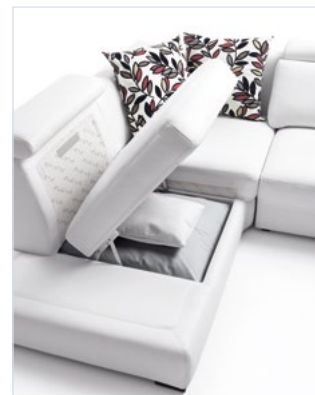

Additional container