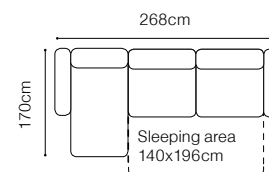

1D(1)SL-2.5FFR