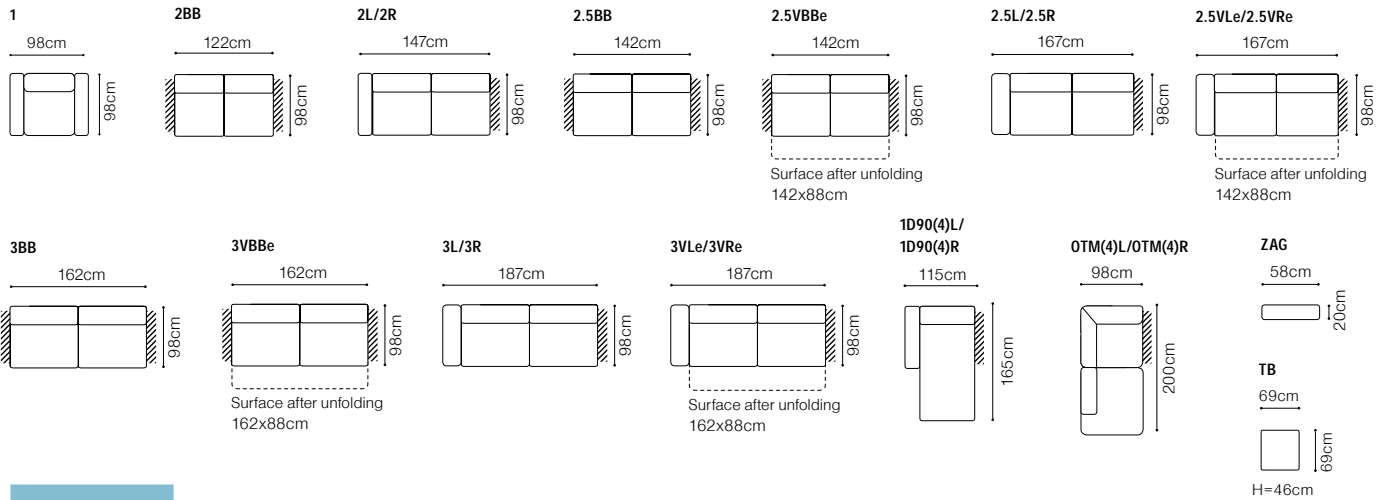

- The height of the seat: **43 cm**
 The depth of the seat: **61 cm**
 The height of the furniture: **75 cm** (with the headrest folded)
94 cm (with the headrest unfolded)
 The height of the legs: **12 cm**
 The width of the side: **30 cm**

Movable headrests

Movable seat

- The height of the seat: **47 cm**
- The depth of the seat: **59 cm**
- The height of the furniture: **79 cm** (with the headrest folded)
- 94 cm** (with the headrest unfolded)
- The height of the legs: **15 cm**
- The width of the side: **20 cm**

The height of the seat:	45 cm
The depth of the seat:	64 cm
The height of the furniture:	77 cm
The height of the legs:	10 cm
The width of the side:	28 cm

**3FL-1D(1)SR, leather G-663**
FUNCTIONS
**Sleeping function LEOPARD****Bedding container****Optional headrest**

Stelvio

2.5VLe-OTM(4)R+ZAG
leather G-770

Stelvio - basic system elements

FUNCTIONS

Movable seat

Optional headrest

The height of the seat:	46 cm
The depth of the seat:	60 cm
The height of the furniture:	79 cm
The height of the legs:	15 cm
The width of the side (1):	21 cm
The width of the side (other elements):	25 cm