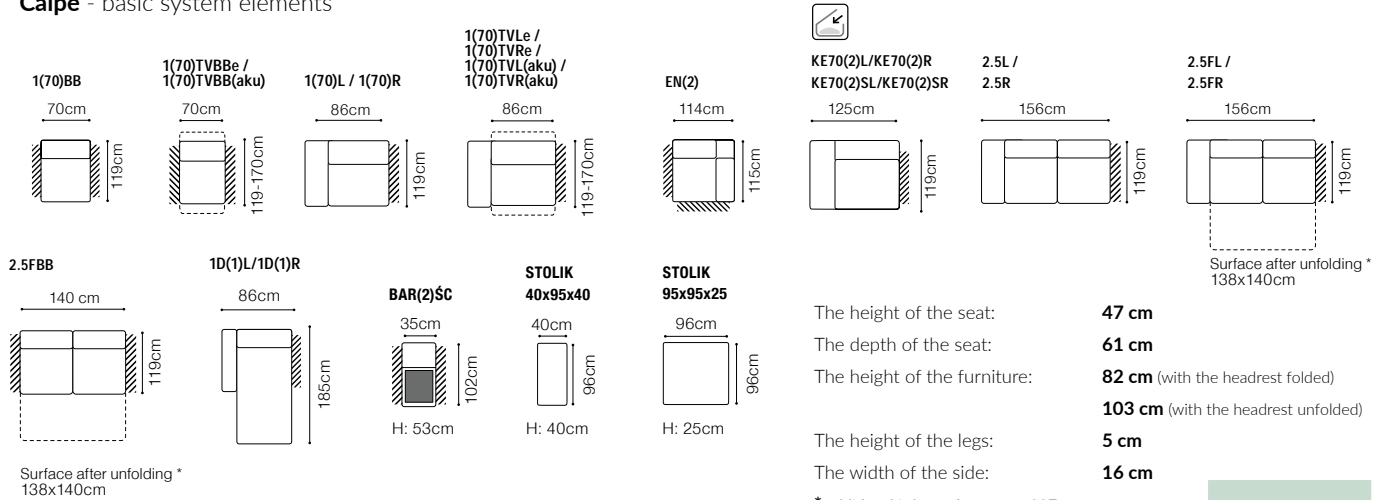

Calpe - basic system elements

EXAMPLES OF CONFIGURATION