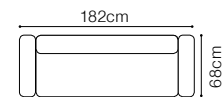

Barista

EXAMPLES OF CONFIGURATION

DIMENSIONS

The height of the seat: **49 cm**
The depth of the seat: **47 cm**
The height of the furniture: **82 cm**
The width of the side: **7 cm**

OTM(157)L/
OTM(157)R

OTM(177)L/
OTM(177)R

OTM(187)L/
OTM(187)R

OTM(197)L/
OTM(197)R

OTM(207)L/
OTM(207)R

(162)

(182)

(147)L/(147)R

(167)L/(167)R

(177)L/(177)R

(197)L/(197)R

(217)L/(217)R

1

TB(100)