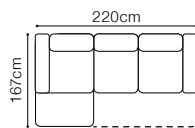

Sleeping area
130x188cm

The height of the seat:	43 cm
The depth of the seat:	53 cm
The height of the furniture:	87 cm (with the headrest folded)
	110 cm (with the headrest unfolded)
The height of the legs:	6 cm
The width of the side:	26 cm

BASIC COLLECTION
ELEMENTS