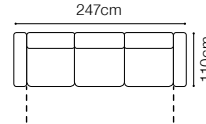

DIMENSIONS

Sleeping area
150x225cm

Sleeping area
150x225cm

3F

Sleeping area
195x150cm

The height of the seat: **48 cm**
The depth of the seat: **67 cm**
The height of the furniture: **90 cm**
The height of the legs: **12 cm**
The width of the side: **25 cm**

**BASIC COLLECTION
ELEMENTS**

FUNCTIONS