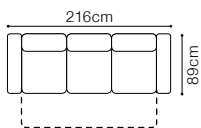

DIMENSIONS

3QF

Sleeping area
130x188cm

2FL-1DFR