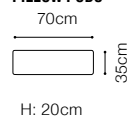

PILLOW
PODU