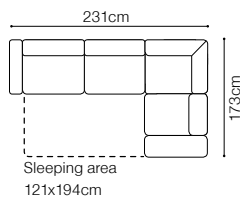

2.5QFL-OTM(4)SR