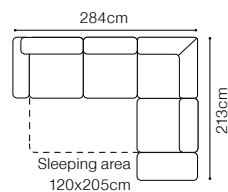

**3QFL-OTMSR/
3FL-OTMSR**