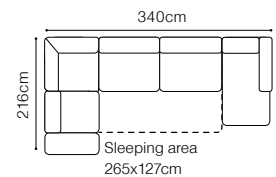

OTM(11)SL-2.5QFBB-1D(9)SR