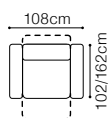

DIMENSIONS

1TV/
1TVb/
1TVblok