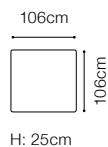

STOLIK
106x106x25