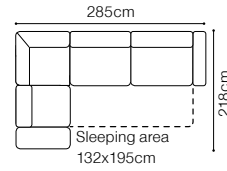

OTM(4)SL-2.5QFR