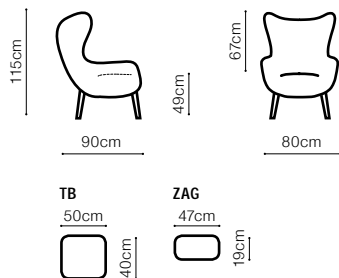

NEW

Zing II

DIMENSIONS

The depth of the seat: **55 cm**

The height of the legs: **30 cm**