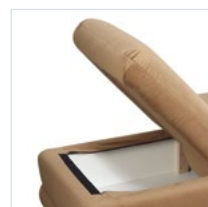

pouffe **XXL II**
width / depth / height
132 / 83 / 39 cm
also with optional glass top (XXL)