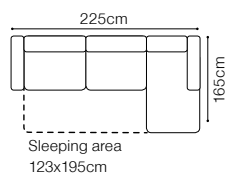

DIMENSIONS

The height of the seat: **44 cm**
 The depth of the seat: **57 cm**
 The height of the furniture: **69 cm**
 The height of the legs: **9 cm**
 The width of the side: **15 cm**

BASIC COLLECTION
ELEMENTS 

OTM(4)SL-2.5QFR
leather G-220

DIMENSIONS
2.5QFL-OTM(4)SR**OTM(4)SL-2.5QFR**

The height of the seat:	44 cm
The depth of the seat:	58 cm
The height of the furniture:	78 cm (with the headrest folded)
	95 cm (with the headrest unfolded)
The height of the legs:	10 cm
The width of the side:	36 cm

Find out how to unfold
the sleeping function
A - Delfin

2.5QFL-1D(2)SR +2xPODU
leather G-220

DIMENSIONS
2.5QFL-1D(2)SR**1D(2)SL-2.5QFR****PODU**

The height of the seat:	45 cm
The depth of the seat:	57 cm
The height of the furniture:	80 cm (with the headrest folded)
	94 cm (with the headrest unfolded)
The thickness of the cushion:	12 cm
The height of the legs:	2,8 cm
The width of the side:	14 cm

The height of the seat:	44 cm
The depth of the seat:	58 cm
The height of the furniture:	82 cm (without headrest)
	96 cm (with optional headrest)
The height of the legs:	2,8 cm
The width of the side:	25 cm