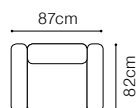

DIMENSIONS

2FF

2.5FF

3FF

The height of the seat: **48 cm**
The depth of the seat: **60 cm**
The height of the furniture: **86 cm**
The height of the legs: **8 cm**
The thickness of the mattress: **11 cm**
The width of the side: **17 cm**

2FFL-1D(1)SR

1D(1)SL-2FFR

2.5FFL-1D(1)SR

1D(1)SL-2.5FFR

3FFL-1D(1)SR

1D(1)SL-3FFR

1

ZAG

BASIC COLLECTION
ELEMENTS

FUNCTIONS