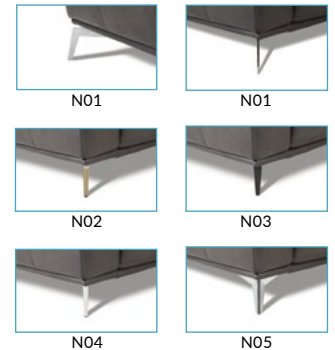

Selection of leg type