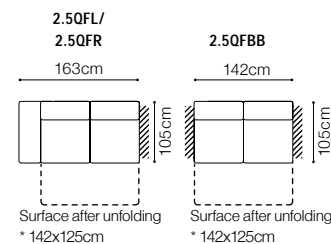

Massimo - basic system elements