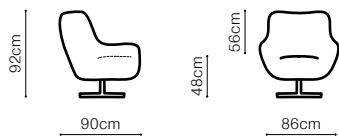

The depth of the seat: **56 cm**The width of the side: **13 cm**

leather G-180

Dim

DIMENSIONS

The depth of the seat: **54 cm**

fabric Sofia 08, leather G-678

 **DIMENSIONS**

The depth of the seat: **51 cm**