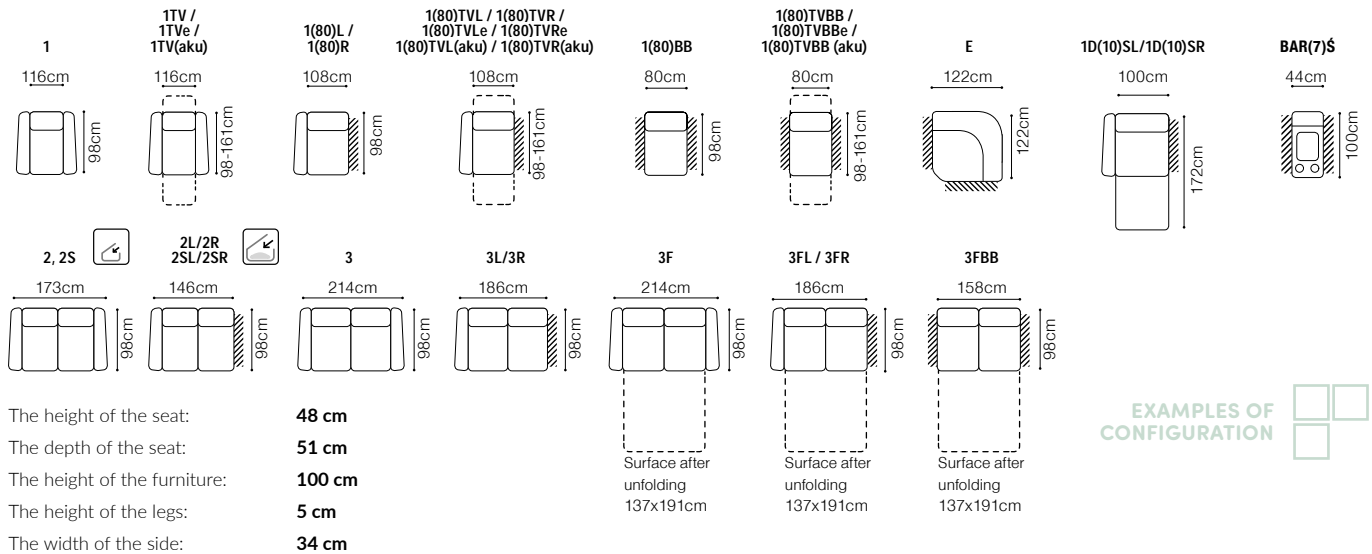

Toledo - basic system elements