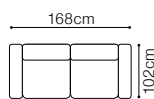

FUNCTIONS

The height of the seat: **48 cm**
The depth of the seat: **53 cm**
The height of the furniture: **101 cm**
The height of the legs: **6 cm**
The width of the side: **31 cm**

DIMENSIONS

1TV/
1TVb/
1TVblok

1

2/2S

3

3F

Surface after
unfolding
138x185cm

3FL-E-2SR

Surface after
unfolding
138x185cm

2SL-E-3FR

Surface after
unfolding
138x185cm