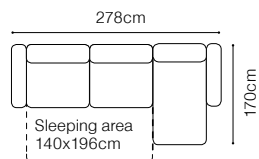

2.5FFL-1D(1)SR