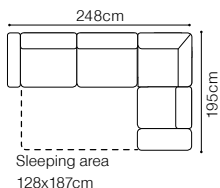

DIMENSIONS

2.5QFL-OTM(4)SR