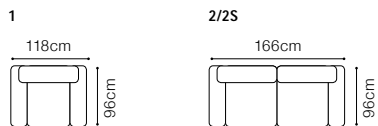

Find out how to unfold
the sleeping function
D - Sedalift

3QFL-OTMSR
leather G-649

DIMENSIONS

**3QFL-OTMSR/
3FL-OTMSR**

**OTMSL-3QFR/
OTMSL-3FR**

The height of the seat: **48 cm**
 The depth of the seat: **54 cm**
 The height of the furniture: **94 cm**
 The height of the legs: **4,5 cm**
 The width of the side: **35 cm**