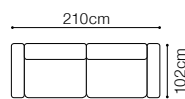

FUNCTIONS

The height of the seat: **48 cm**
The depth of the seat: **53 cm**
The height of the furniture: **101 cm**
The height of the legs: **6 cm**
The width of the side: **31 cm**

DIMENSIONS

1TV/
1TVb/
1TVblok

1

2/2S

3

3F

Surface after
unfolding
138x185cm

3FL-E-2SR

Surface after
unfolding
138x185cm

2SL-E-3FR

Surface after
unfolding
138x185cm