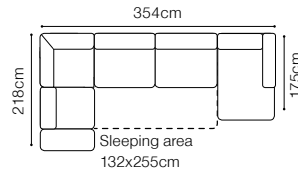

- The height of the seat: **44 cm**
- The depth of the seat: **55 cm**
- The height of the furniture: **76 cm** (with the headrest folded)
98 cm (with the headrest unfolded)
- The height of the legs: **2,5 cm**
- The width of the side (1): **28 cm**
- The width of the side: **35 cm**
(other elements)

DIMENSIONS
2.5QFL-OTM(4)SR**OTM(4)SL-2.5QFR****1****TB**The height of the seat: **46 cm**The depth of the seat: **57 cm**The height of the furniture: **71 cm** (with the headrest folded)**94 cm** (with the headrest unfolded)The height of the legs: **12 cm**The width of the side: **23 cm****2.5QFL-1D(2)SR****1D(2)SL-2.5QFR****1D(2)SL-2.5QFBB-OTM(4)SR****OTM(4)SL-2.5QFBB-1D(2)SR**

58 cm

The height of the furniture:

73 cm (with the headrest folded)**93 cm** (with the headrest unfolded)

The height of the legs:

12 cm

The width of the side:

32 cm

BASIC COLLECTION ELEMENTS

OTM(4)SL-2.5QFBB-1D(5)SR

The height of the seat:

46 cm

The depth of the seat:

57 cm

The height of the furniture:

72 cm (with the headrest folded)**94 cm** (with the headrest unfolded)

The height of the legs: