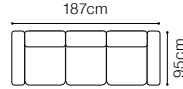

ELEMENTS

1, fabric Emoji 38

2, fabric Baron 22

3, fabric Baron 22

Kelso

1, 3 and 2
fabric River 11

DIMENSIONS
1.5D**1****2****3**

The height of the seat:	47 cm
The depth of the seat:	53 cm
The height of the furniture:	101 cm
The height of the legs:	18 cm
The width of the side:	18 cm