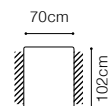

DOST(70)SŠ