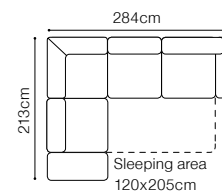

Find out how to unfold
the sleeping function
D - Sedalift

3QFL-OTMSR
leather G-649

DIMENSIONS

**3QFL-OTMSR/
3FL-OTMSR**

**OTMSL-3QFR/
OTMSL-3FR**

The height of the seat: **48 cm**
 The depth of the seat: **54 cm**
 The height of the furniture: **94 cm**
 The height of the legs: **4,5 cm**
 The width of the side: **35 cm**