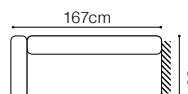

(170)L/(170)R