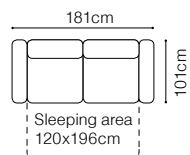

DIMENSIONS

2FF