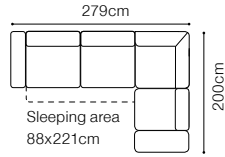

DIMENSIONS

1

3VL-OTM(4)R