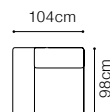

* additional information - page 207

** a body available with its side in two widths:

standard side: 33 cm

narrow side: 26 cm

In the catalogue dimensions are given with standard width 33cm.

2.5FL-EN(2)-1(70)TVBB-BAR(9)ŠC-1D(5)SR
leather G-658

The height of the seat: **46 cm**
 The depth of the seat: **54 cm**
 The height of the furniture: **76 cm** (with the headrest folded)
98 cm (with the headrest unfolded)

The height of the legs: **2,5 cm**
 The width of the side (1(60) / 1(60)TV): **17 cm**
 The width of the side (other elements): **34 cm**

Karato - basic system elements

1D(5)L/1D(5)R**
1D(5)SL/1D(5)SR**

EN(2)**

1(80)BB**

1(80)L**

3QFBB**

Surface after
unfolding *
145x162cm

3QFL / 3QFR**

Surface after
unfolding *
145x162cm

STOLIK

H = 26cm

PODU

The height of the seat:	46 cm
The depth of the seat:	60 cm
The height of the furniture:	89 cm
The height of the legs:	5 cm
The width of the side:	22 cm