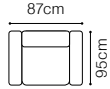

The height of the seat:	43 cm
The depth of the seat:	59 cm
The height of the furniture:	73 cm (with the headrest folded)
	88 cm (with the headrest unfolded)
The height of the legs:	12 cm
The width of the side (1):	19 cm
The width of the side (other elements):	20 cm

The height of the furniture:

83 cm (with the headrest folded)

103 cm (with the headrest unfolded)

The height of the legs:

5 cm

The width of the side:

15 cm

*additional information - page 207

3 and 1
fabric Baron 22 and Emoji 38

DIMENSIONS

The height of the seat:	47 cm
The depth of the seat:	53 cm
The height of the furniture:	105 cm
The height of the legs:	15 cm
The width of the side:	18 cm

BASIC COLLECTION

ELEMENTS

1, fabric Emoji 38

2, fabric Baron 22

3, fabric Baron 22

Kelso

1, 3 and 2
fabric River 11

DIMENSIONS
1.5D**1****2****3**

The height of the seat:	47 cm
The depth of the seat:	53 cm
The height of the furniture:	101 cm
The height of the legs:	18 cm
The width of the side:	18 cm