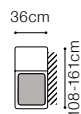

BAR(9)LC /
BAR(9)RC