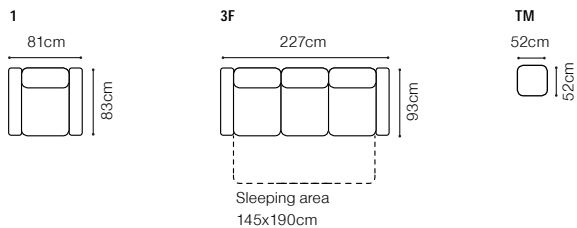

DIMENSIONS