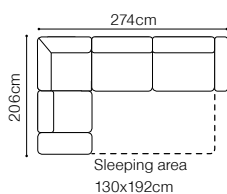

Find out how to unfold
the sleeping function
A - Delfin

2.5QFL-OTM(4)SR
leather G-190

DIMENSIONS
2.5QFL-OTM(4)SR**OTM(4)SL-2.5QFR**

The height of the seat:	45 cm
The depth of the seat:	56 cm
The height of the furniture:	82 cm (with the headrest folded)
	98 cm (with the headrest unfolded)
The height of the legs:	8 cm
The width of the side:	16 cm

2.5QFL-OTMSR
fabric Spectra 10

DIMENSIONS
2.5QFL-OTMSR**OTMSL-2.5QFR****MTD**

The height of the seat:	45 cm
The depth of the seat:	56 cm
The height of the furniture:	81 cm (with the headrest folded) 95 cm (with the headrest unfolded)
The height of the legs:	4,5 cm
The width of the side:	35 cm