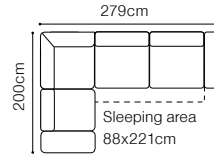

DIMENSIONS
2.5QFL-OTM(4)SR**OTM(4)SL-2.5QFR****1****TB**The height of the seat: **46 cm**The depth of the seat: **57 cm**The height of the furniture: **71 cm** (with the headrest folded)**94 cm** (with the headrest unfolded)The height of the legs: **12 cm**The width of the side: **23 cm****2.5QFL-1D(2)SR****1D(2)SL-2.5QFR****1D(2)SL-2.5QFBB-OTM(4)SR****OTM(4)SL-2.5QFBB-1D(2)SR**

- The height of the seat: **43 cm**
 The depth of the seat: **61 cm**
 The height of the furniture: **75 cm** (with the headrest folded)
94 cm (with the headrest unfolded)
 The height of the legs: **12 cm**
 The width of the side: **30 cm**

ZAG

**BASIC COLLECTION
ELEMENTS**

The height of the seat:

46 cm

The depth of the seat:

60 cm

The height of the furniture:

79 cm (without headrest)**98 cm** (with optional headrest)

Movable headrests

Movable seat

- The height of the seat: **47 cm**
- The depth of the seat: **59 cm**
- The height of the furniture: **79 cm** (with the headrest folded)
- 94 cm** (with the headrest unfolded)
- The height of the legs: **15 cm**
- The width of the side: **20 cm**