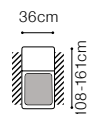

Domo - basic system elements

TB

BAR(9)ŠC

BAR(9)LC /
BAR(9)RC

DOST

DOST(70)SL /
DOST(70)SR

DOST(70)SŠ

1D(5)SL /
1D(5)SR