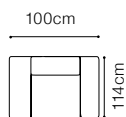

Cantata - basic collection elements

1(70)