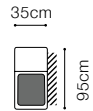

BAR(2)LC/
BAR(2)RC