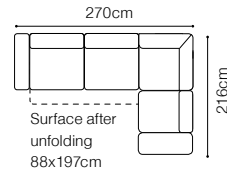

DIMENSIONS

2.5VL-OTM(4)R