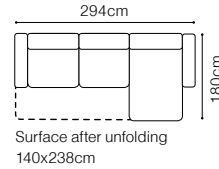

2.5FL-1D(1)SR