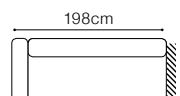

(197)L/(197)R