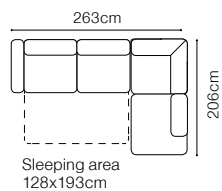

- The height of the seat: **45 cm**
- The depth of the seat: **57 cm**
- The height of the furniture: **82 cm** (with the headrest folded)
  97 cm (with the headrest unfolded)
- The height of the legs: **4,5 cm**
- The width of the side: **22 cm**

2.5L-OTM(4)R/
2.5QFL-OTM(4)SR