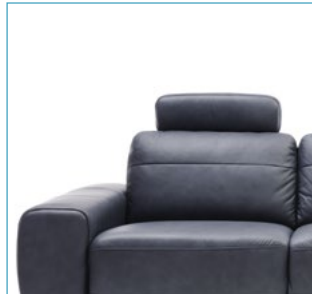

Stelvio

2.5VLe-OTM(4)R+ZAG
leather G-770

Stelvio - basic system elements

FUNCTIONS

Movable seat

Optional headrest

The height of the seat:	46 cm
The depth of the seat:	60 cm
The height of the furniture:	79 cm
The height of the legs:	15 cm
The width of the side (1):	21 cm
The width of the side (other elements):	25 cm