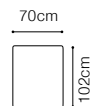

Domo - basic system elements

TB

BAR(9)ŠC

BAR(9)LC /
BAR(9)RC

DOST

DOST(70)SL /
DOST(70)SR

DOST(70)SŠ

1D(5)SL /
1D(5)SR