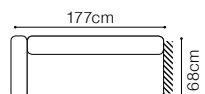

(180)L/(180)R