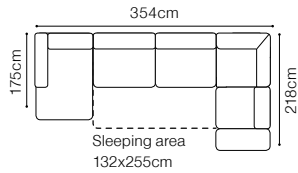

DIMENSIONS
2.5QFL-OTM(4)SR**OTM(4)SL-2.5QFR****1****TB**The height of the seat: **46 cm**The depth of the seat: **57 cm**The height of the furniture: **71 cm** (with the headrest folded)**94 cm** (with the headrest unfolded)The height of the legs: **12 cm**The width of the side: **23 cm****2.5QFL-1D(2)SR****1D(2)SL-2.5QFR****1D(2)SL-2.5QFBB-OTM(4)SR****OTM(4)SL-2.5QFBB-1D(2)SR**

58 cm

The height of the furniture:

73 cm (with the headrest folded)**93 cm** (with the headrest unfolded)

The height of the legs:

12 cm

The width of the side:

32 cm

BASIC COLLECTION ELEMENTS

OTM(4)SL-2.5QFBB-1D(5)SR

The height of the seat:

46 cm

The depth of the seat:

57 cm

The height of the furniture:

72 cm (with the headrest folded)**94 cm** (with the headrest unfolded)

The height of the legs:

Movable headrests

Bedding container

Sleeping function DELFIN

Dana II

3L-OTM(4)R
leather G-810

DIMENSIONS
3L-OTM(4)R**OTM(4)L-3R**

The height of the seat:	43 cm
The depth of the seat:	57 cm
The height of the furniture:	78 cm (with the headrest folded) 100 cm (with the headrest unfolded)
The height of the legs:	25 cm
The width of the side:	42 cm