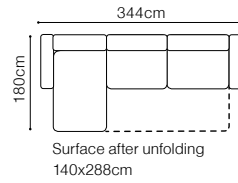

1D(1)SL-3FR