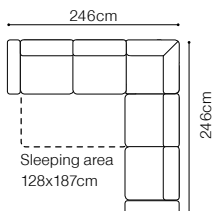

2.5QFL-EN(2)-2.5R