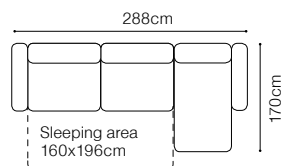

3FFL-1D(1)SR