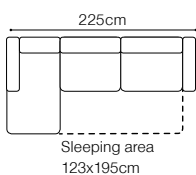

DIMENSIONS

The height of the seat: **44 cm**
 The depth of the seat: **57 cm**
 The height of the furniture: **69 cm**
 The height of the legs: **9 cm**
 The width of the side: **15 cm**

BASIC COLLECTION
ELEMENTS 

OTM(4)SL-2.5QFR
leather G-220

DIMENSIONS
2.5QFL-OTM(4)SR**OTM(4)SL-2.5QFR**

The height of the seat:	44 cm
The depth of the seat:	58 cm
The height of the furniture:	78 cm (with the headrest folded)
	95 cm (with the headrest unfolded)
The height of the legs:	10 cm
The width of the side:	36 cm

Find out how to unfold
the sleeping function
A - Delfin

2.5QFL-1D(2)SR +2xPODU
leather G-220

DIMENSIONS
2.5QFL-1D(2)SR**1D(2)SL-2.5QFR****PODU**

The height of the seat:	45 cm
The depth of the seat:	57 cm
The height of the furniture:	80 cm (with the headrest folded)
	94 cm (with the headrest unfolded)
The thickness of the cushion:	12 cm
The height of the legs:	2,8 cm
The width of the side:	14 cm

The height of the seat:	44 cm
The depth of the seat:	58 cm
The height of the furniture:	82 cm (without headrest)
	96 cm (with optional headrest)
The height of the legs:	2,8 cm
The width of the side:	25 cm