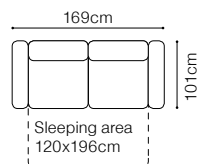

The height of the seat: **44 cm**
 The depth of the seat: **58 cm**
 The height of the furniture: **82 cm** (without the headrest)
96 cm (with the optional headrest)
 The height of the legs: **2,8 cm**
 The width of the side: **24 cm**

DIMENSIONS
2FF**2FFL-1D(1)SR****1D(1)SL-2FFR**The height of the seat: **48 cm**The height of the seat (1): **46 cm**The depth of the seat: **60 cm** (other elements)The height of the furniture: **86 cm** (other elements)The height of the furniture (1): **84 cm**The height of the legs: **8 cm**The width of the side: **24 cm****2.5FF****2.5FFL-1D(1)SR****1D(1)SL-2.5FFR****3FF****3FFL-1D(1)SR****1D(1)SL-3FFR****1****ZAG****FUNCTIONS**

- The height of the seat: **45 cm**
 The depth of the seat: **56 cm**
 The height of the furniture: **81 cm** (with the headrest folded)
95 cm (with the headrest unfolded)
 The height of the legs: **4,5 cm**
 The width of the side: **37 cm**

2.5FF
fabric Napoli 16

DIMENSIONS
2FF**2.5FF****3FF**

The height of the seat: **48 cm**
 The depth of the seat: **60 cm**
 The height of the furniture: **86 cm**
 The height of the legs: **8 cm**
 The thickness of the mattress: **11 cm**
 The width of the side: **17 cm**