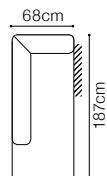

DIMENSIONS

The height of the seat: **49 cm**
 The depth of the seat: **47 cm**
 The height of the furniture: **82 cm**
 The width of the side: **7 cm**

OTM(157)L/
OTM(157)R

OTM(177)L/
OTM(177)R

OTM(187)L/
OTM(187)R