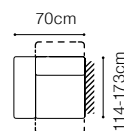

1(70)TVLe /
1(70)TVRe
1(70)TVL(aku) /
1(70)TVR(aku)