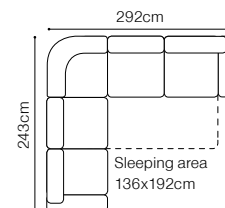

2SL-E-3FR / 2L-E-3FR