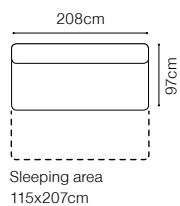

DIMENSIONS

3F

The height of the seat:	41 cm
The depth of the seat:	61 cm
The height of the furniture:	80 cm
The height of the legs:	4.5 cm

**BASIC COLLECTION
ELEMENTS**