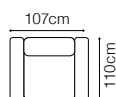

- The height of the seat: **44 cm**
- The depth of the seat: **55 cm**
- The height of the furniture: **76 cm** (with the headrest folded)
98 cm (with the headrest unfolded)
- The height of the legs: **2,5 cm**
- The width of the side (1): **28 cm**
- The width of the side: **35 cm**
(other elements)

1D(10)SL-STOLIK 106x106x25-EN(6)XL-3QFBB-EN(2)-1(80)BB- STOLIK 40x106x40-1(80)
R, fabric Habana 05, Habana 25, cushions: Mirasol 09, Fonteta 09, Vinaros 09

The height of the seat:	49 cm
The depth of the seat:	78 cm
The height of the furniture:	83 cm
The height of the legs:	5 cm
The width of the side:	21 cm

Albano

Chair XIV, fabric ROVER 39 PERLWINKLE
3L-OTM(4)R, fabric CROWN VELVET 20

DIMENSIONS
3L-OTM(4)R**OTM(4)L-3R**

The height of the seat:	45 cm
The depth of the seat:	56 cm
The height of the furniture:	79 cm (with the headrest folded)
	93 cm (with the headrest unfolded)
The height of the legs:	25 cm
The width of the side:	30 cm

DIMENSIONS
2.5QFL-OTM(4)SR**OTM(4)SL-2.5QFR****1****TB**The height of the seat: **46 cm**The depth of the seat: **57 cm**The height of the furniture: **71 cm** (with the headrest folded)**94 cm** (with the headrest unfolded)The height of the legs: **12 cm**The width of the side: **23 cm****2.5QFL-1D(2)SR****1D(2)SL-2.5QFR****1D(2)SL-2.5QFBB-OTM(4)SR****OTM(4)SL-2.5QFBB-1D(2)SR**