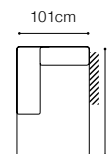

1D(5)SL /
1D(5)SR