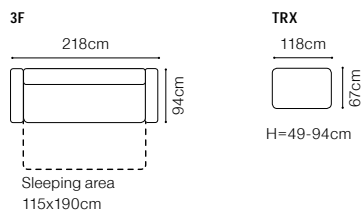

DIMENSIONS

The height of the seat:	47 cm
The depth of the seat:	58 cm
The height of the furniture (TRX):	49-94 cm
The height of the furniture (3F):	84 cm
The height of the legs:	12 cm
The width of the side:	14 cm

**BASIC COLLECTION
ELEMENTS**