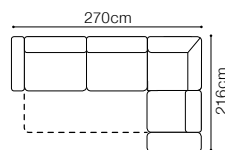

Surface after unfolding
88x197cm

2.5QFL-OTM(11)SR