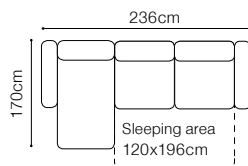

The height of the seat:	44 cm
The depth of the seat:	58 cm
The height of the furniture:	82 cm (without headrest)
	96 cm (with optional headrest)
The height of the legs:	2,8 cm
The width of the side:	25 cm

The height of the seat: **44 cm**
 The depth of the seat: **58 cm**
 The height of the furniture: **82 cm** (without the headrest)
96 cm (with the optional headrest)
 The height of the legs: **2,8 cm**
 The width of the side: **24 cm**

DIMENSIONS
2FF**2FFL-1D(1)SR****1D(1)SL-2FFR**The height of the seat: **48 cm**The height of the seat (1): **46 cm**The depth of the seat: **60 cm** (other elements)The height of the furniture: **86 cm** (other elements)The height of the furniture (1): **84 cm**The height of the legs: **8 cm**The width of the side: **24 cm****2.5FF****2.5FFL-1D(1)SR****1D(1)SL-2.5FFR****3FF****3FFL-1D(1)SR****1D(1)SL-3FFR****1****ZAG****FUNCTIONS**