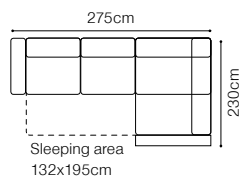

DIMENSIONS

2.5QFL-OTM(10)SR