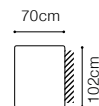

DOST(70)SL /
DOST(70)SR