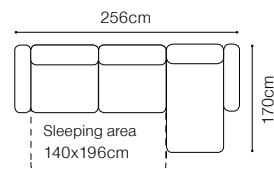

The height of the seat:	48 cm
The depth of the seat:	58 cm
The height of the furniture:	103 cm
The height of the legs:	5 cm
The width of the side:	19 cm

**BASIC COLLECTION
ELEMENTS**

2.5FL/R-1D(1)R/L, fabric Pik 14

The height of the seat:	44 cm
The depth of the seat:	58 cm
The height of the furniture:	82 cm (without headrest)
	96 cm (with optional headrest)
The height of the legs:	2,8 cm
The width of the side:	25 cm

The height of the seat: **44 cm**
 The depth of the seat: **58 cm**
 The height of the furniture: **82 cm** (without the headrest)
96 cm (with the optional headrest)
 The height of the legs: **2,8 cm**
 The width of the side: **24 cm**

DIMENSIONS
2FF**2FFL-1D(1)SR****1D(1)SL-2FFR**The height of the seat: **48 cm**The height of the seat (1): **46 cm**The depth of the seat: **60 cm** (other elements)The height of the furniture: **86 cm** (other elements)The height of the furniture (1): **84 cm**The height of the legs: **8 cm**The width of the side: **24 cm****2.5FF****2.5FFL-1D(1)SR****1D(1)SL-2.5FFR****3FF****3FFL-1D(1)SR****1D(1)SL-3FFR****1****ZAG****FUNCTIONS**