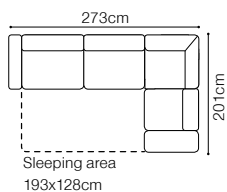

The height of the seat:	44 cm
The depth of the seat:	58 cm
The height of the furniture:	82 cm (without headrest)
	96 cm (with optional headrest)
The height of the legs:	2,8 cm
The width of the side:	25 cm

The height of the seat: **44 cm**
 The depth of the seat: **58 cm**
 The height of the furniture: **82 cm** (without the headrest)
96 cm (with the optional headrest)
 The height of the legs: **2,8 cm**
 The width of the side: **24 cm**

DIMENSIONS
2FF**2FFL-1D(1)SR****1D(1)SL-2FFR**The height of the seat: **48 cm**The height of the seat (1): **46 cm**The depth of the seat: **60 cm** (other elements)The height of the furniture: **86 cm** (other elements)The height of the furniture (1): **84 cm**The height of the legs: **8 cm**The width of the side: **24 cm****2.5FF****2.5FFL-1D(1)SR****1D(1)SL-2.5FFR****3FF****3FFL-1D(1)SR****1D(1)SL-3FFR****1****ZAG****FUNCTIONS**

Happy

Find out how to unfold
the sleeping function
A - Delfin

2.5QFL-OTM(4)SR

fabric Fancy 97, optional cushion - fabric Magu Jet 198

DIMENSIONS
2.5QFL-OTM(4)SR**OTM(4)SL-2.5QFR**

The height of the seat:	45 cm
The depth of the seat:	56 cm
The height of the furniture:	82 cm (with the headrest folded)
	98 cm (with the headrest unfolded)
The height of the legs:	8 cm
The width of the side:	35 cm