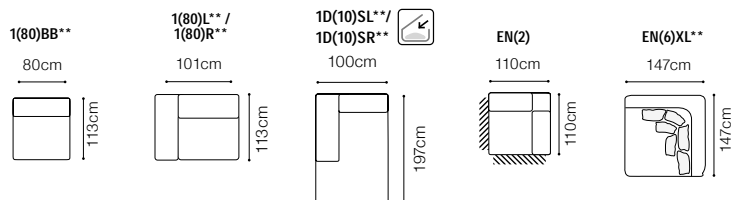

Serena - basic system elements