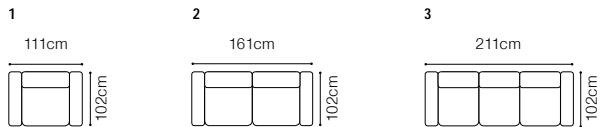

The height of the seat:	43 cm
The depth of the seat:	59 cm
The height of the furniture:	73 cm (with the headrest folded)
	88 cm (with the headrest unfolded)
The height of the legs:	12 cm
The width of the side (1):	19 cm
The width of the side (other elements):	20 cm

The height of the furniture:

83 cm (with the headrest folded)

103 cm (with the headrest unfolded)

The height of the legs:

5 cm

The width of the side:

15 cm

*additional information - page 207

DIMENSIONS

The height of the seat: **44 cm**
 The depth of the seat: **57 cm**
 The height of the furniture: **69 cm**
 The height of the legs: **9 cm**
 The width of the side: **15 cm**

BASIC COLLECTION
ELEMENTS 

The height of the seat: **44 cm**

The depth of the seat: **56 cm**

The height of the furniture: **94 cm**

The height of the legs: **12 cm**

The width of the side: **33 cm**

**BASIC COLLECTION
ELEMENTS**

1, leather G-000 and G-105