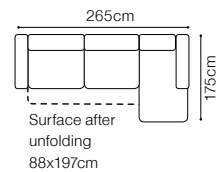

2.5VL-1D(9)SR