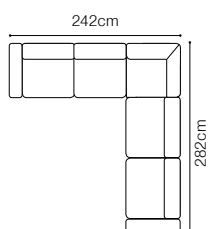

The height of the seat:	45 cm
The depth of the seat:	57 cm
The height of the furniture:	88 cm
The height of the legs:	12 cm
The width of the side:	25 cm

DIMENSIONS

2L-EN(2)-3R