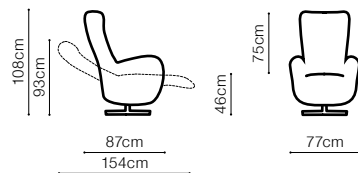

DIMENSIONS

The height of the seat: **49 cm**
 The depth of the seat: **47 cm**
 The height of the furniture: **82 cm**
 The width of the side: **7 cm**

OTM(157)L/
OTM(157)R

OTM(177)L/
OTM(177)R

OTM(187)L/
OTM(187)R

1

TB(100)

Bibbi

VIEW AT HOME

DIMENSIONS

The height of the seat: **44 cm**

The height of the furniture: **80 cm**

leather G-615

DIMENSIONS

The height of the seat:

42 cm

The height of the furniture:

88 cm (unfolded)

103 cm (folded)

Orio

leather G-706

SEE THE
MOVIE

VIEW AT HOME

Res

VIEW AT HOME

DIMENSIONS

The depth of the seat: **53 cm**The width of the seat: **52 cm**The width of the side: **11 cm**

leather G-677

DIMENSIONS