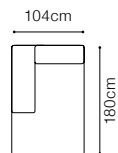

Karato - basic system elements

1D(5)L/1D(5)R**
1D(5)SL/1D(5)SR**