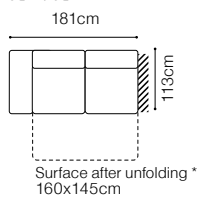

3QFBB

3QFL / 3QFR

STOLIK
40x106x40

STOLIK
106x106x25

PILLOW
PODU

PILLOW
PODU DUZA

PILLOW
PODNE

ZAG