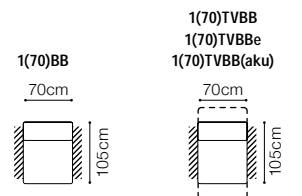

Massimo - basic system elements