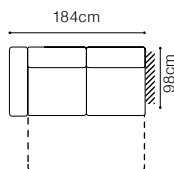

* additional information - page 207

** a body available with its side in two widths:

standard side: 33 cm

narrow side: 26 cm

In the catalogue dimensions are given with standard width 33cm.

2.5FL-EN(2)-1(70)TVBB-BAR(9)ŠC-1D(5)SR
leather G-658

The height of the seat: **46 cm**
 The depth of the seat: **54 cm**
 The height of the furniture: **76 cm** (with the headrest folded)
98 cm (with the headrest unfolded)

The height of the legs: **2,5 cm**
 The width of the side (1(60) / 1(60)TV): **17 cm**
 The width of the side (other elements): **34 cm**

Karato - basic system elements

1D(5)L/1D(5)R**
1D(5)SL/1D(5)SR**

EN(2)**

1(80)BB**

1(80)L**

3QFBB**

Surface after
unfolding *
145x162cm

3QFL / 3QFR**

Surface after
unfolding *
145x162cm

STOLIK

H = 26cm

PODU

The height of the seat:	46 cm
The depth of the seat:	60 cm
The height of the furniture:	89 cm
The height of the legs:	5 cm
The width of the side:	22 cm