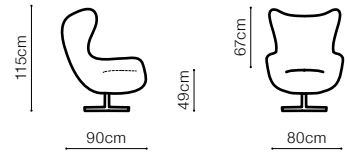

VIEW AT HOME

DIMENSIONS