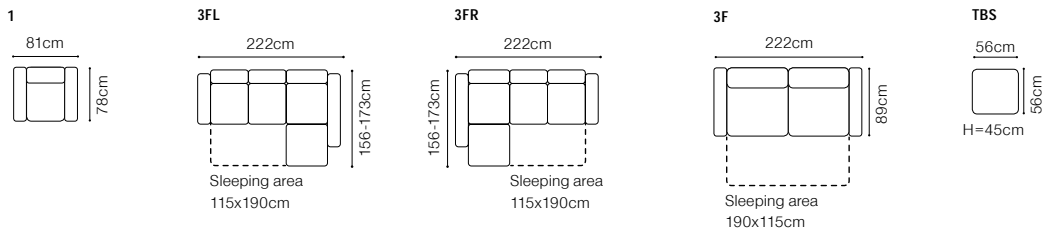

The height of the seat:	48 cm
The depth of the seat:	58 cm
The height of the furniture:	103 cm
The height of the legs:	5 cm
The width of the side:	19 cm

**BASIC COLLECTION
ELEMENTS**

2.5FL/R-1D(1)R/L, fabric Pik 14

FUNCTIONS

Bedding container

Sleeping function LEOPARD

Bodo

DIMENSIONS

**BASIC COLLECTION
ELEMENTS**

The height of the seat:	49 cm
The depth of the seat (3F, 3FL / 3FR):	59 cm
The depth of the seat (1):	50 cm
The height of the furniture:	87 cm
The height of the legs (3F, 3FL / 3FR):	15 cm
The height of the legs (1):	20 cm
The width of the side:	19 cm

The height of the seat:	44 cm
The depth of the seat:	58 cm
The height of the furniture:	82 cm (without headrest)
	96 cm (with optional headrest)
The height of the legs:	2,8 cm
The width of the side:	25 cm