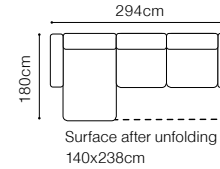

1D(1)SL-2.5FR