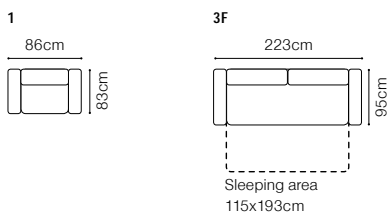

VIEW AT HOME

Find out how to unfold
the sleeping function
A - Delfin

2.5QFL-1D(1)SR
leather G-930

DIMENSIONS
2.5QFL-1D(5)SR**1D(5)SL-2.5QFR****PODU**

The height of the seat:	43 cm
The depth of the seat:	57 cm
The height of the furniture:	84 cm (with the headrest folded) 108 cm (with the headrest unfolded)
The height of the legs:	10 cm
The width of the side:	22 cm

Vigo

VIEW AT HOME

1, 3F
fabric Haga 6412

DIMENSIONS

The height of the seat:	45 cm
The depth of the seat (1):	51 cm
The depth of the seat (3F):	58 cm
The height of the furniture (1):	85 cm
The height of the furniture (3F):	84 cm
The height of the legs:	12 cm
The width of the side:	15 cm