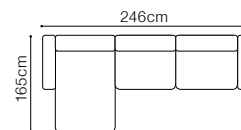

1D(1)L-2.5R