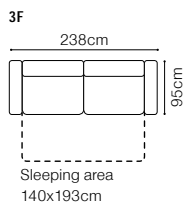

DIMENSIONS