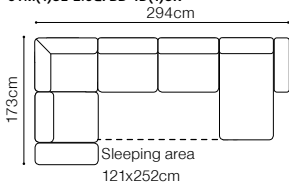

OTM(4)SL-2.5QFBB-1D(1)SR

The height of the seat: **45 cm**

The depth of the seat: **57 cm**

The height of the furniture: **84 cm**

The height of the legs: **10 cm**

The width of the side: **11 cm**