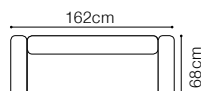

EXAMPLES OF
CONFIGURATION

Cortado

SET: 1, leather G-647

OTM(157)L-(170)R, leather G-647 / G-613

DIMENSIONS

OTM(157)L/
OTM(157)R

(150)L/(150)R

OTM(177)L/
OTM(177)R

(170)L/(170)R

OTM(187)L/
OTM(187)R

(180)L/(180)R

OTM(197)L/
OTM(197)R

(200)L/(200)R

OTM(207)L/
OTM(207)R

(220)L/(220)R

(162)

(182)

The height of the seat: **51 cm**
The height of the furniture: **89 cm**
The depth of the seat: **46 cm**
The width of the side (1): **12 cm**
The width of the side: **16 cm**
(other elements):

1

TB(100)