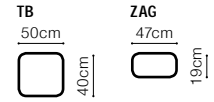

Neo II

DIMENSIONS

The depth of the seat: **55 cm**

Fabric Kronos 19

Presto

VIEW AT HOME

DIMENSIONS

The depth of the seat: **48 cm**