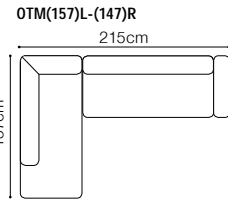

DIMENSIONS

The height of the seat: **49 cm**
 The depth of the seat: **47 cm**
 The height of the furniture: **82 cm**
 The width of the side: **7 cm**

OTM(157)L/
OTM(157)R

OTM(177)L/
OTM(177)R

OTM(187)L/
OTM(187)R