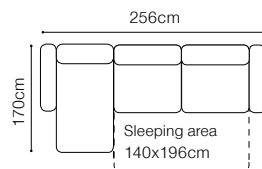

The height of the seat:	44 cm
The depth of the seat:	58 cm
The height of the furniture:	82 cm (without headrest)
	96 cm (with optional headrest)
The height of the legs:	2,8 cm
The width of the side:	25 cm

The height of the seat: **44 cm**
 The depth of the seat: **58 cm**
 The height of the furniture: **82 cm** (without the headrest)
96 cm (with the optional headrest)
 The height of the legs: **2,8 cm**
 The width of the side: **24 cm**

DIMENSIONS
2FF**2FFL-1D(1)SR****1D(1)SL-2FFR**The height of the seat: **48 cm**The height of the seat (1): **46 cm**The depth of the seat: **60 cm** (other elements)The height of the furniture: **86 cm** (other elements)The height of the furniture (1): **84 cm**The height of the legs: **8 cm**The width of the side: **24 cm****2.5FF****2.5FFL-1D(1)SR****1D(1)SL-2.5FFR****3FF****3FFL-1D(1)SR****1D(1)SL-3FFR****1****ZAG****FUNCTIONS**