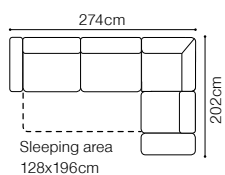

DIMENSIONS

The height of the seat: **44 cm**
 The depth of the seat: **57 cm**
 The height of the furniture: **69 cm**
 The height of the legs: **9 cm**
 The width of the side: **15 cm**

BASIC COLLECTION
ELEMENTS 

fabric Sofia Grey, Sofia Powder Pink

DIMENSIONS

The height of the seat: **47 cm**
 The depth of the seat: **53 cm**
 The height of the furniture: **101 cm**

The height of the legs: **18 cm**
 The width of the side: **19 cm**

OTM(4)SL-2.5QFR
leather G-220

DIMENSIONS
2.5QFL-OTM(4)SR**OTM(4)SL-2.5QFR**

The height of the seat:	44 cm
The depth of the seat:	58 cm
The height of the furniture:	78 cm (with the headrest folded)
	95 cm (with the headrest unfolded)
The height of the legs:	10 cm
The width of the side:	36 cm