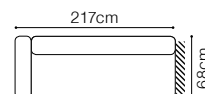

(220)L/(220)R