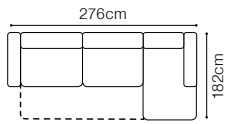

DIMENSIONS

2.5FL-1D(1)R