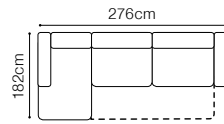

Movable headrests

Movable seat

- The height of the seat: **47 cm**
- The depth of the seat: **59 cm**
- The height of the furniture: **79 cm** (with the headrest folded)
- 94 cm** (with the headrest unfolded)
- The height of the legs: **15 cm**
- The width of the side: **20 cm**

Stelvio

2.5VLe-OTM(4)R+ZAG
leather G-770

Stelvio - basic system elements

FUNCTIONS

Movable seat

Optional headrest

The height of the seat:	46 cm
The depth of the seat:	60 cm
The height of the furniture:	79 cm
The height of the legs:	15 cm
The width of the side (1):	21 cm
The width of the side (other elements):	25 cm

1D(1)L-2.5FR

Sleeping area
150x225cm

3F

Sleeping area
195x150cm

The height of the seat: **48 cm**
 The depth of the seat: **67 cm**
 The height of the furniture: **90 cm**
 The height of the legs: **12 cm**
 The width of the side: **25 cm**