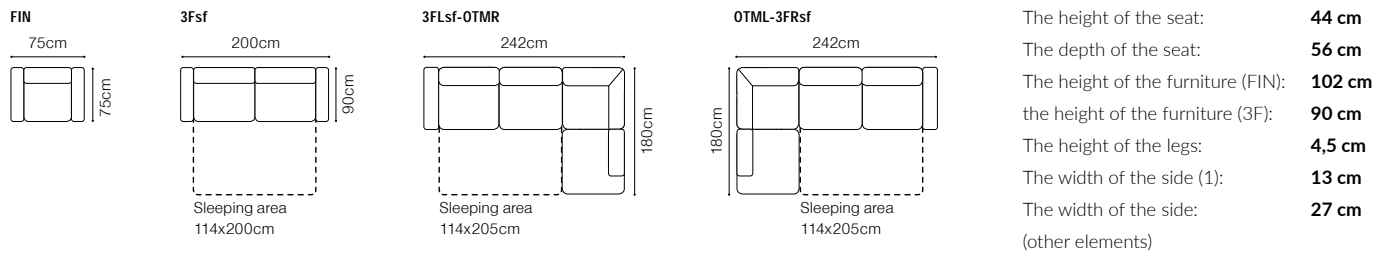

DIMENSIONS

BASIC COLLECTION ELEMENTS

FIN, leather G-323