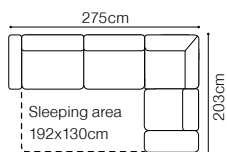

DIMENSIONS

2.5QFL-OTMSR