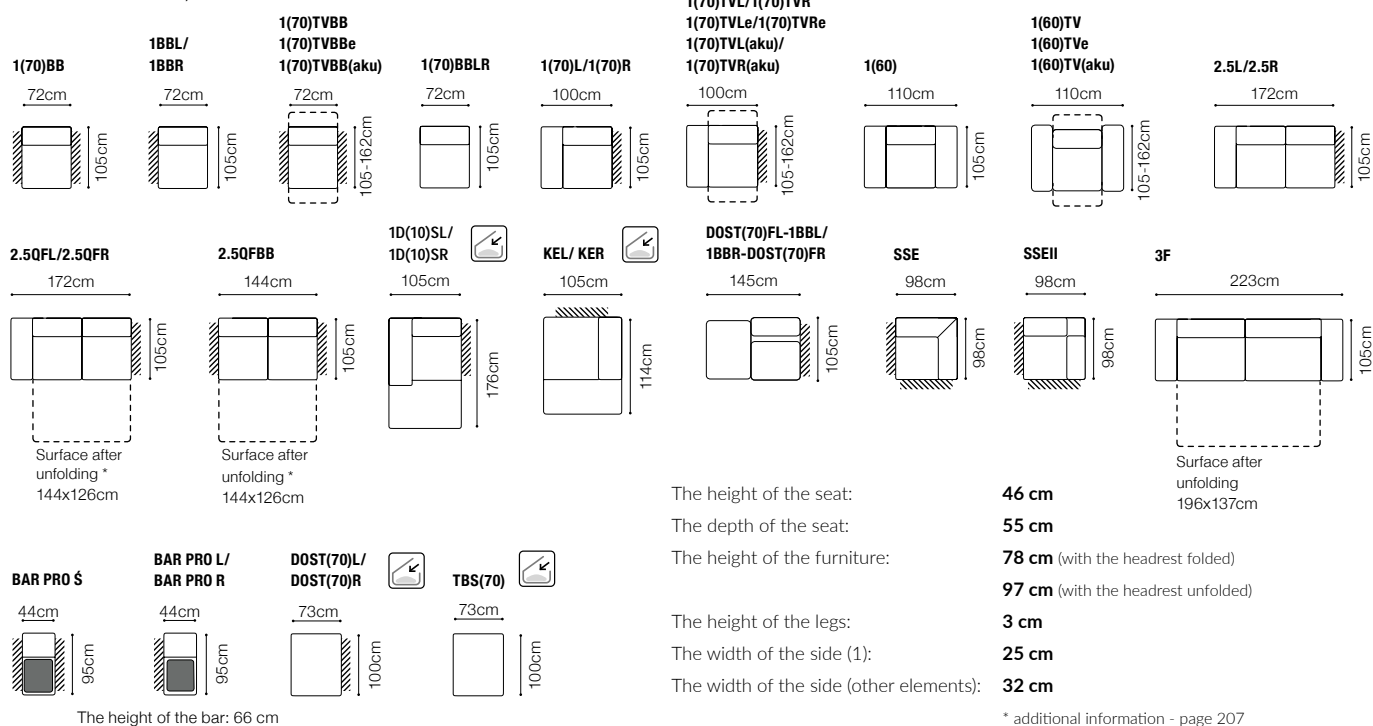

Belluno - basic system elements

* additional information - page 207