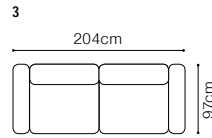

DIMENSIONS
2.5QFL-OTM(4)SR**OTM(4)SL-2.5QFR****1****TB**The height of the seat: **46 cm**The depth of the seat: **57 cm**The height of the furniture: **71 cm** (with the headrest folded)**94 cm** (with the headrest unfolded)The height of the legs: **12 cm**The width of the side: **23 cm****2.5QFL-1D(2)SR****1D(2)SL-2.5QFR****1D(2)SL-2.5QFBB-OTM(4)SR****OTM(4)SL-2.5QFBB-1D(2)SR**

Movable headrests

Bedding container

Sleeping function DELFIN

Dana II

3L-OTM(4)R
leather G-810

DIMENSIONS
3L-OTM(4)R**OTM(4)L-3R**

The height of the seat:	43 cm
The depth of the seat:	57 cm
The height of the furniture:	78 cm (with the headrest folded) 100 cm (with the headrest unfolded)
The height of the legs:	25 cm
The width of the side:	42 cm

**BASIC COLLECTION
ELEMENTS**

OTM(11)SL-2.5VRe, leather G-930

The height of the seat:	45 cm
The depth of the seat:	61 cm
The height of the furniture:	75 cm (with the headrest folded) 94 cm (with the headrest unfolded)
The height of the legs:	12 cm
The width of the side:	30 cm

DIMENSIONS

The height of the seat:	44cm
The depth of the seat:	62 cm
The height of the furniture:	90 cm
The height of the legs:	25 cm
The width of the side:	13 cm

BASIC COLLECTION ELEMENTS

TD, leather G-780