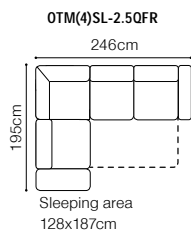

The height of the seat:	44 cm
The depth of the seat:	58 cm
The height of the furniture:	82 cm (without headrest)
	96 cm (with optional headrest)
The height of the legs:	2,8 cm
The width of the side:	25 cm

Bedding container

Sleeping function DELFIN

NEW

Ella II

Find out how to unfold
the sleeping function
A - Delfin

2.5QFL+OTM(4)SR+ZAG
leather G-220

DIMENSIONS

ZAG
62cm
12cm
H=14cm

The height of the seat: **44 cm**
 The depth of the seat: **58 cm**
 The height of the furniture: **82 cm** (without the headrest)
96 cm (with the optional headrest)
 The height of the legs: **2,8 cm**
 The width of the side: **24 cm**

DIMENSIONS
2FF**2FFL-1D(1)SR****1D(1)SL-2FFR**The height of the seat: **48 cm**The height of the seat (1): **46 cm**The depth of the seat: **60 cm** (other elements)The height of the furniture: **86 cm** (other elements)The height of the furniture (1): **84 cm**The height of the legs: **8 cm**The width of the side: **24 cm****2.5FF****2.5FFL-1D(1)SR****1D(1)SL-2.5FFR****3FF****3FFL-1D(1)SR****1D(1)SL-3FFR****1****ZAG****FUNCTIONS**