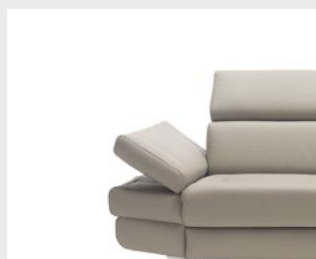

FUNCTIONS

Movable armrest