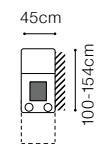

**BAR(6)LC/
BAR(6)RC**