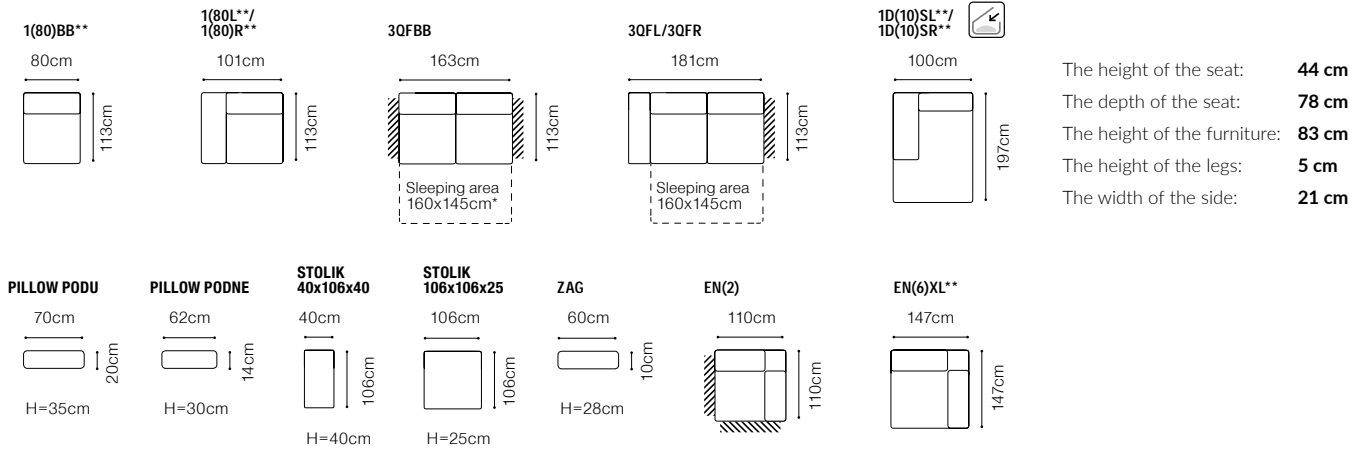

Rimo - basic system elements