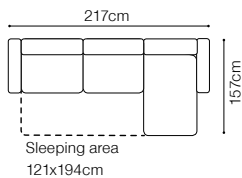

DIMENSIONS

2.5QFL-1D(1)SR