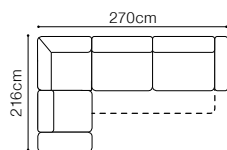

Surface after unfolding
88x197cm

OTM(11)SL-2.5VRe