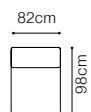

* additional information - page 207

** a body available with its side in two widths:

standard side: 33 cm

narrow side: 26 cm

In the catalogue dimensions are given with standard width 33cm.

2.5FL-EN(2)-1(70)TVBB-BAR(9)ŠC-1D(5)SR
leather G-658

The height of the seat: **46 cm**
 The depth of the seat: **54 cm**
 The height of the furniture: **76 cm** (with the headrest folded)
98 cm (with the headrest unfolded)

The height of the legs: **2,5 cm**
 The width of the side (1(60) / 1(60)TV): **17 cm**
 The width of the side (other elements): **34 cm**

Karato - basic system elements

1D(5)L/1D(5)R**
1D(5)SL/1D(5)SR**

EN(2)**

1(80)BB**

1(80)L**

3QFBB**

Surface after
unfolding *
145x162cm

3QFL / 3QFR**

Surface after
unfolding *
145x162cm

STOLIK

H = 26cm

PODU

The height of the seat:	46 cm
The depth of the seat:	60 cm
The height of the furniture:	89 cm
The height of the legs:	5 cm
The width of the side:	22 cm