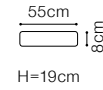

ZAG

**BASIC COLLECTION
ELEMENTS**

The height of the seat:

46 cm

The depth of the seat:

60 cm

The height of the furniture:

79 cm (without headrest)**98 cm** (with optional headrest)