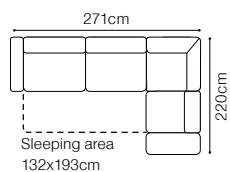

The height of the seat: **46 cm**
 The depth of the seat: **54 cm**
 The height of the furniture: **76 cm** (with the headrest folded)
98 cm (with the headrest unfolded)

The height of the legs: **2,5 cm**
 The width of the side (1(60) / 1(60)TV): **17 cm**
 The width of the side (other elements): **34 cm**

- The height of the seat: **44 cm**
- The depth of the seat: **55 cm**
- The height of the furniture: **76 cm** (with the headrest folded)
98 cm (with the headrest unfolded)
- The height of the legs: **2,5 cm**
- The width of the side (1): **28 cm**
- The width of the side: **35 cm**
(other elements)

Albano

Chair XIV, fabric ROVER 39 PERLWINKLE
3L-OTM(4)R, fabric CROWN VELVET 20

DIMENSIONS
3L-OTM(4)R**OTM(4)L-3R**

The height of the seat:	45 cm
The depth of the seat:	56 cm
The height of the furniture:	79 cm (with the headrest folded)
	93 cm (with the headrest unfolded)
The height of the legs:	25 cm
The width of the side:	30 cm

DIMENSIONS
2.5QFL-OTM(4)SR**OTM(4)SL-2.5QFR****1****TB**The height of the seat: **46 cm**The depth of the seat: **57 cm**The height of the furniture: **71 cm** (with the headrest folded)**94 cm** (with the headrest unfolded)The height of the legs: **12 cm**The width of the side: **23 cm****2.5QFL-1D(2)SR****1D(2)SL-2.5QFR****1D(2)SL-2.5QFBB-OTM(4)SR****OTM(4)SL-2.5QFBB-1D(2)SR**