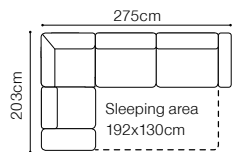

OTMSL-2.5QFR