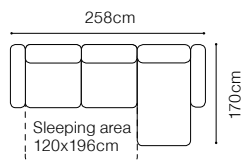

The height of the seat: **48 cm**
The height of the seat (1): **46 cm**
The depth of the seat: **60 cm**
The depth of the seat (1): **52 cm**
The height of the furniture: **86 cm**
The height of the furniture (1): **84 cm**
The height of the legs: **8 cm**
The thickness of the mattress: **11 cm**
The width of the side (1): **18 cm**
The width of the side: **24 cm**
(other elements)

2FFL-1D(1)SR