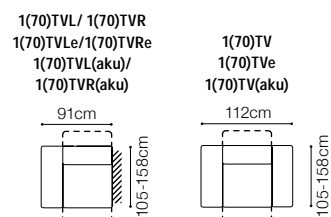

Massimo - basic system elements