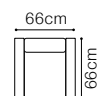

Barista

EXAMPLES OF CONFIGURATION

DIMENSIONS

The height of the seat: **49 cm**
The depth of the seat: **47 cm**
The height of the furniture: **82 cm**
The width of the side: **7 cm**

OTM(157)L/
OTM(157)R

OTM(177)L/
OTM(177)R

OTM(187)L/
OTM(187)R

OTM(197)L/
OTM(197)R

OTM(207)L/
OTM(207)R

(162)

(182)

(147)L/(147)R

(167)L/(167)R

(177)L/(177)R

(197)L/(197)R

(217)L/(217)R

1

TB(100)