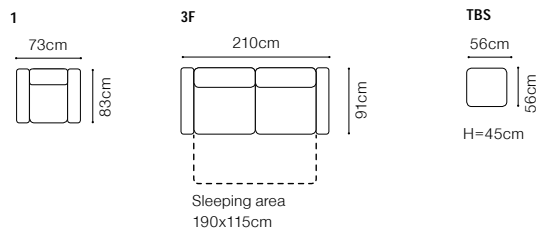

DIMENSIONS
2FF**2FFL-1D(1)SR****1D(1)SL-2FFR**The height of the seat: **48 cm**The height of the seat (1): **46 cm**The depth of the seat: **60 cm** (other elements)The height of the furniture: **86 cm** (other elements)The height of the furniture (1): **84 cm**The height of the legs: **8 cm**The width of the side: **24 cm****2.5FF****2.5FFL-1D(1)SR****1D(1)SL-2.5FFR****3FF****3FFL-1D(1)SR****1D(1)SL-3FFR****1****ZAG****FUNCTIONS**

- The height of the seat: **45 cm**
 The depth of the seat: **56 cm**
 The height of the furniture: **81 cm** (with the headrest folded)
95 cm (with the headrest unfolded)
 The height of the legs: **4,5 cm**
 The width of the side: **37 cm**

The height of the seat:	41 cm
The depth of the seat:	61 cm
The height of the furniture:	80 cm
The height of the legs:	4.5 cm

**BASIC COLLECTION
ELEMENTS**

3F, fabric Haga 6417

FUNCTIONS

Bedding container

Sleeping function C.S.T

Olaf

VIEW AT HOME

**1 and 3F**

fabric Torres 18, wood colour - oak natural

DIMENSIONS

The height of the seat:	49 cm
The depth of the seat (1):	50 cm
The depth of the seat (3F):	59 cm
The height of the furniture:	87 cm
The height of the legs:	15 cm
The width of the side:	10 cm