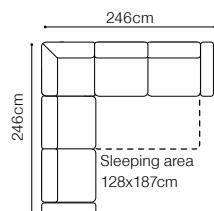

2.5L-EN(2)-2.5QFR