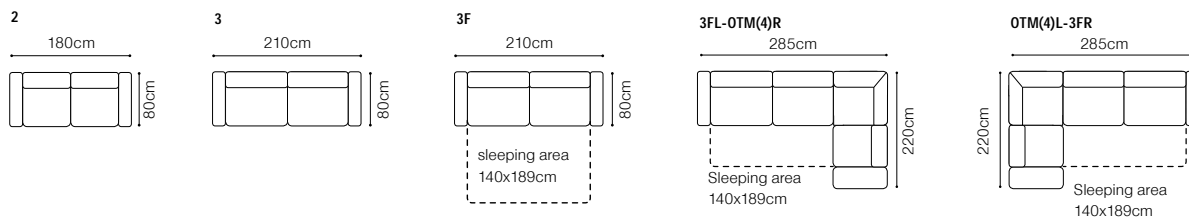

The height of the seat:	43 cm
The depth of the seat:	59 cm
The height of the furniture:	73 cm (with the headrest folded)
	88 cm (with the headrest unfolded)
The height of the legs:	12 cm
The width of the side (1):	19 cm
The width of the side (other elements):	20 cm

The height of the furniture:

83 cm (with the headrest folded)

103 cm (with the headrest unfolded)

The height of the legs:

5 cm

The width of the side:

15 cm

*additional information - page 207

ELEMENTS

1, fabric Emoji 38

2, fabric Baron 22

3, fabric Baron 22

Kelso

1, 3 and 2
fabric River 11

DIMENSIONS
1.5D**1****2****3**

The height of the seat:	47 cm
The depth of the seat:	53 cm
The height of the furniture:	101 cm
The height of the legs:	18 cm
The width of the side:	18 cm

DIMENSIONS

The height of the seat: **44 cm**
 The depth of the seat: **57 cm**
 The height of the furniture: **69 cm**
 The height of the legs: **9 cm**
 The width of the side: **15 cm**

BASIC COLLECTION
ELEMENTS 