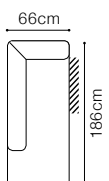

OTM(187)L/
OTM(187)R