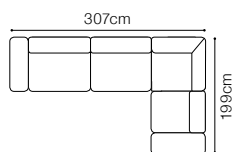

- The height of the seat: **44 cm**
- The depth of the seat: **55 cm**
- The height of the furniture: **76 cm** (with the headrest folded)
98 cm (with the headrest unfolded)
- The height of the legs: **2,5 cm**
- The width of the side (1): **28 cm**
- The width of the side: **35 cm**
(other elements)

1D(10)SL-STOLIK 106x106x25-EN(6)XL-3QFBB-EN(2)-1(80)BB- STOLIK 40x106x40-1(80)
R, fabric Habana 05, Habana 25, cushions: Mirasol 09, Fonteta 09, Vinaros 09

The height of the seat:	49 cm
The depth of the seat:	78 cm
The height of the furniture:	83 cm
The height of the legs:	5 cm
The width of the side:	21 cm

Albano

Chair XIV, fabric ROVER 39 PERLWINKLE
3L-OTM(4)R, fabric CROWN VELVET 20

DIMENSIONS
3L-OTM(4)R**OTM(4)L-3R**

The height of the seat:	45 cm
The depth of the seat:	56 cm
The height of the furniture:	79 cm (with the headrest folded)
	93 cm (with the headrest unfolded)
The height of the legs:	25 cm
The width of the side:	30 cm

DIMENSIONS
2.5QFL-OTM(4)SR**OTM(4)SL-2.5QFR****1****TB**The height of the seat: **46 cm**The depth of the seat: **57 cm**The height of the furniture: **71 cm** (with the headrest folded)**94 cm** (with the headrest unfolded)The height of the legs: **12 cm**The width of the side: **23 cm****2.5QFL-1D(2)SR****1D(2)SL-2.5QFR****1D(2)SL-2.5QFBB-OTM(4)SR****OTM(4)SL-2.5QFBB-1D(2)SR**