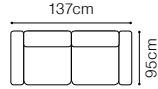

The height of the seat:	43 cm
The depth of the seat:	59 cm
The height of the furniture:	73 cm (with the headrest folded)
	88 cm (with the headrest unfolded)
The height of the legs:	12 cm
The width of the side (1):	19 cm
The width of the side (other elements):	20 cm

The height of the furniture:

83 cm (with the headrest folded)

103 cm (with the headrest unfolded)

The height of the legs:

5 cm

The width of the side:

15 cm

*additional information - page 207

3 and 1
fabric Baron 22 and Emoji 38

DIMENSIONS

The height of the seat:	47 cm
The depth of the seat:	53 cm
The height of the furniture:	105 cm
The height of the legs:	15 cm
The width of the side:	18 cm

BASIC COLLECTION

ELEMENTS

1, fabric Emoji 38

2, fabric Baron 22

3, fabric Baron 22

Kelso

1, 3 and 2
fabric River 11

DIMENSIONS
1.5D**1****2****3**

The height of the seat:	47 cm
The depth of the seat:	53 cm
The height of the furniture:	101 cm
The height of the legs:	18 cm
The width of the side:	18 cm