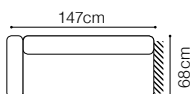

(150)L/(150)R