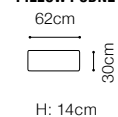

PILLOW
PODNE