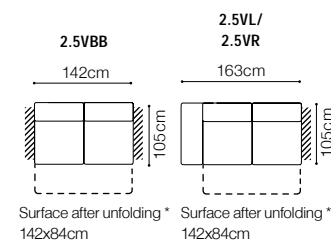

Massimo - basic system elements