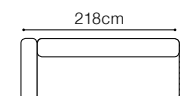

(217)L/(217)R