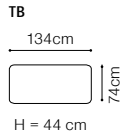

DIMENSIONS
2.5QFL-OTM(4)SR**OTM(4)SL-2.5QFR****1****TB**The height of the seat: **46 cm**The depth of the seat: **57 cm**The height of the furniture: **71 cm** (with the headrest folded)**94 cm** (with the headrest unfolded)The height of the legs: **12 cm**The width of the side: **23 cm****2.5QFL-1D(2)SR****1D(2)SL-2.5QFR****1D(2)SL-2.5QFBB-OTM(4)SR****OTM(4)SL-2.5QFBB-1D(2)SR**

**BASIC COLLECTION
ELEMENTS**

OTM(11)SL-2.5VRe, leather G-930

The height of the seat:	45 cm
The depth of the seat:	61 cm
The height of the furniture:	75 cm (with the headrest folded) 94 cm (with the headrest unfolded)
The height of the legs:	12 cm
The width of the side:	30 cm

DIMENSIONS

The height of the seat:	44cm
The depth of the seat:	62 cm
The height of the furniture:	90 cm
The height of the legs:	25 cm
The width of the side:	13 cm

BASIC COLLECTION ELEMENTS

TD, leather G-780

- The height of the seat: **43 cm**
 The depth of the seat: **61 cm**
 The height of the furniture: **75 cm** (with the headrest folded)
94 cm (with the headrest unfolded)
 The height of the legs: **12 cm**
 The width of the side: **30 cm**