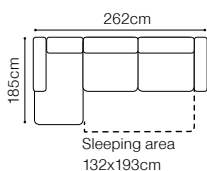

The height of the seat: **46 cm**
 The depth of the seat: **54 cm**
 The height of the furniture: **76 cm** (with the headrest folded)
98 cm (with the headrest unfolded)

The height of the legs: **2,5 cm**
 The width of the side (1(60) / 1(60)TV): **17 cm**
 The width of the side (other elements): **34 cm**

- The height of the seat: **44 cm**
- The depth of the seat: **55 cm**
- The height of the furniture: **76 cm** (with the headrest folded)
98 cm (with the headrest unfolded)
- The height of the legs: **2,5 cm**
- The width of the side (1): **28 cm**
- The width of the side: **35 cm**
(other elements)

Albano

Chair XIV, fabric ROVER 39 PERLWINKLE
3L-OTM(4)R, fabric CROWN VELVET 20

DIMENSIONS
3L-OTM(4)R**OTM(4)L-3R**

The height of the seat:	45 cm
The depth of the seat:	56 cm
The height of the furniture:	79 cm (with the headrest folded)
	93 cm (with the headrest unfolded)
The height of the legs:	25 cm
The width of the side:	30 cm

DIMENSIONS
2.5QFL-OTM(4)SR**OTM(4)SL-2.5QFR****1****TB**The height of the seat: **46 cm**The depth of the seat: **57 cm**The height of the furniture: **71 cm** (with the headrest folded)**94 cm** (with the headrest unfolded)The height of the legs: **12 cm**The width of the side: **23 cm****2.5QFL-1D(2)SR****1D(2)SL-2.5QFR****1D(2)SL-2.5QFBB-OTM(4)SR****OTM(4)SL-2.5QFBB-1D(2)SR**