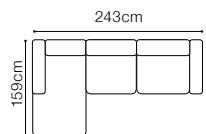

1D70(8)L-2R

ZAG
50cm
10cm