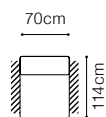

Cantata - basic collection elements

1(70)

1(70)BB

1(70)L/1(70)R

1(70)TVBBe
1(70)TVBB(aku)

1(70)TVLe /
1(70)TVRe
1(70)TVL(aku) /
1(70)TVR(aku)

1D(1)L / 1D(1)R
1D(1)SL / 1D(1)SR

EN(2)

The height of the seat:

45 cm

The depth of the seat:

59 cm

The height of the furniture:

83 cm (with the headrest folded)

103 cm (with the headrest unfolded)

The height of the legs:

5 cm

The width of the side:

15 cm

*additional information - page 207

2.5FL/2.5FR

Surface after unfolding*
140x138cm

2.5FBB

Surface after unfolding*
140x138cm

BAR(11)ŠC

FUNCTIONS

EXAMPLES OF CONFIGURATION

1, fabric Crown Velvet 21