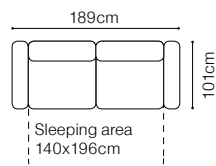

The height of the seat: **44 cm**
 The depth of the seat: **58 cm**
 The height of the furniture: **82 cm** (without the headrest)
96 cm (with the optional headrest)
 The height of the legs: **2,8 cm**
 The width of the side: **24 cm**

DIMENSIONS
2FF**2FFL-1D(1)SR****1D(1)SL-2FFR**The height of the seat: **48 cm**The height of the seat (1): **46 cm**The depth of the seat: **60 cm** (other elements)The height of the furniture: **86 cm** (other elements)The height of the furniture (1): **84 cm**The height of the legs: **8 cm**The width of the side: **24 cm****2.5FF****2.5FFL-1D(1)SR****1D(1)SL-2.5FFR****3FF****3FFL-1D(1)SR****1D(1)SL-3FFR****1****ZAG****FUNCTIONS**

- The height of the seat: **45 cm**
 The depth of the seat: **56 cm**
 The height of the furniture: **81 cm** (with the headrest folded)
95 cm (with the headrest unfolded)
 The height of the legs: **4,5 cm**
 The width of the side: **37 cm**

2.5FF
fabric Napoli 16

DIMENSIONS
2FF**2.5FF****3FF**

The height of the seat: **48 cm**
 The depth of the seat: **60 cm**
 The height of the furniture: **86 cm**
 The height of the legs: **8 cm**
 The thickness of the mattress: **11 cm**
 The width of the side: **17 cm**