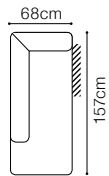

1, 3F and TM
leather G-323

DIMENSIONS

The height of the seat:	42 cm
The depth of the seat (1):	47 cm
The depth of the seat (3F):	52 cm
The height of the furniture (1):	87 cm
The height of the furniture (3F):	91 cm
The height of the legs:	3 cm
The width of the side (1):	16 cm
The width of the side:	19 cm
(other elements):	

DIMENSIONS

The height of the seat: **49 cm**
 The depth of the seat: **47 cm**
 The height of the furniture: **82 cm**
 The width of the side: **7 cm**

OTM(157)L/
OTM(157)R

OTM(177)L/
OTM(177)R

OTM(187)L/
OTM(187)R