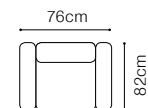

The height of the seat:	44 cm
The depth of the seat:	58 cm
The height of the furniture:	82 cm (without headrest)
	96 cm (with optional headrest)
The height of the legs:	2,8 cm
The width of the side:	25 cm

The height of the seat: **44 cm**
 The depth of the seat: **58 cm**
 The height of the furniture: **82 cm** (without the headrest)
96 cm (with the optional headrest)
 The height of the legs: **2,8 cm**
 The width of the side: **24 cm**

DIMENSIONS
2FF**2FFL-1D(1)SR****1D(1)SL-2FFR**The height of the seat: **48 cm**The height of the seat (1): **46 cm**The depth of the seat: **60 cm** (other elements)The height of the furniture: **86 cm** (other elements)The height of the furniture (1): **84 cm**The height of the legs: **8 cm**The width of the side: **24 cm****2.5FF****2.5FFL-1D(1)SR****1D(1)SL-2.5FFR****3FF****3FFL-1D(1)SR****1D(1)SL-3FFR****1****ZAG****FUNCTIONS**