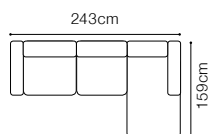

2L-1D70(8)R