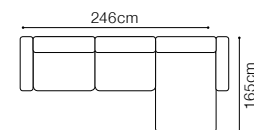

2.5L-1D(1)R