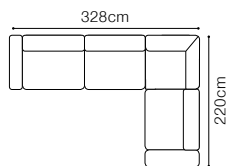

DIMENSIONS
2.5QFL-OTM(4)SR**OTM(4)SL-2.5QFR****1****TB**The height of the seat: **46 cm**The depth of the seat: **57 cm**The height of the furniture: **71 cm** (with the headrest folded)**94 cm** (with the headrest unfolded)The height of the legs: **12 cm**The width of the side: **23 cm****2.5QFL-1D(2)SR****1D(2)SL-2.5QFR****1D(2)SL-2.5QFBB-OTM(4)SR****OTM(4)SL-2.5QFBB-1D(2)SR**

58 cm

The height of the furniture:

73 cm (with the headrest folded)**93 cm** (with the headrest unfolded)

The height of the legs:

12 cm

The width of the side:

32 cm

BASIC COLLECTION ELEMENTS

OTM(4)SL-2.5QFBB-1D(5)SR

The height of the seat:

46 cm

The depth of the seat:

57 cm

The height of the furniture:

72 cm (with the headrest folded)**94 cm** (with the headrest unfolded)

The height of the legs:

Movable headrests

Bedding container

Sleeping function DELFIN

Dana II

3L-OTM(4)R
leather G-810

DIMENSIONS
3L-OTM(4)R**OTM(4)L-3R**

The height of the seat:	43 cm
The depth of the seat:	57 cm
The height of the furniture:	78 cm (with the headrest folded) 100 cm (with the headrest unfolded)
The height of the legs:	25 cm
The width of the side:	42 cm