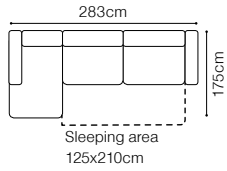

1D(5)SL-2.5QFR