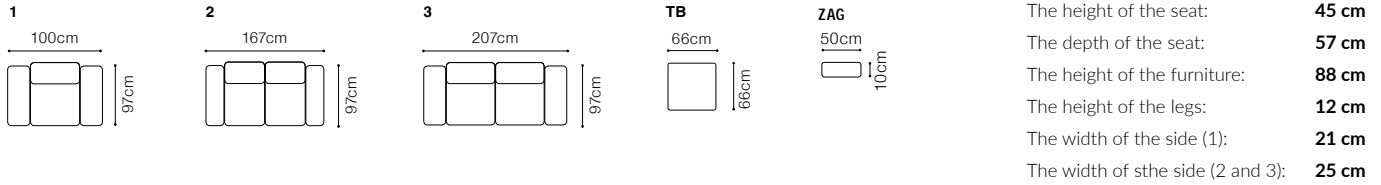

DIMENSIONS