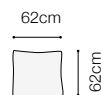

PILLOW
PODU DUZA