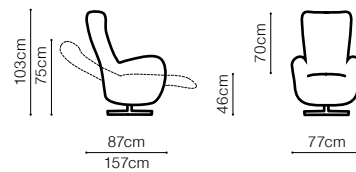

DIMENSIONS