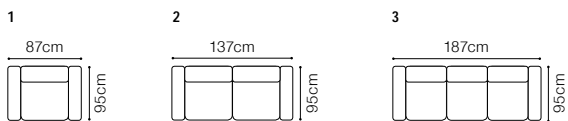

The height of the seat:	43 cm
The depth of the seat:	59 cm
The height of the furniture:	73 cm (with the headrest folded)
	88 cm (with the headrest unfolded)
The height of the legs:	12 cm
The width of the side (1):	19 cm
The width of the side (other elements):	20 cm

The height of the furniture:

83 cm (with the headrest folded)

103 cm (with the headrest unfolded)

The height of the legs:

5 cm

The width of the side:

15 cm

*additional information - page 207

3 and 1
fabric Baron 22 and Emoji 38

DIMENSIONS

The height of the seat:	47 cm
The depth of the seat:	53 cm
The height of the furniture:	105 cm
The height of the legs:	15 cm
The width of the side:	18 cm

BASIC COLLECTION