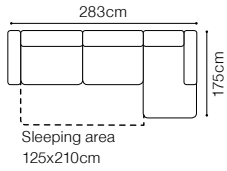

DIMENSIONS

2.5QFL-1D(5)SR