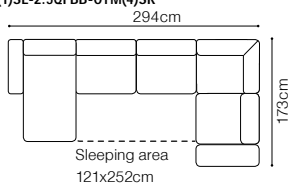

1D(1)SL-2.5QFBB-OTM(4)SR