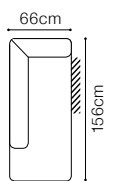

DIMENSIONS

OTM(157)L/
OTM(157)R