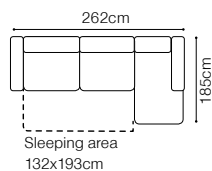

The height of the seat: **46 cm**
 The depth of the seat: **54 cm**
 The height of the furniture: **76 cm** (with the headrest folded)
98 cm (with the headrest unfolded)

The height of the legs: **2,5 cm**
 The width of the side (1(60) / 1(60)TV): **17 cm**
 The width of the side (other elements): **34 cm**

- The height of the seat: **44 cm**
- The depth of the seat: **55 cm**
- The height of the furniture: **76 cm** (with the headrest folded)
98 cm (with the headrest unfolded)
- The height of the legs: **2,5 cm**
- The width of the side (1): **28 cm**
- The width of the side: **35 cm**
(other elements)

Albano

Chair XIV, fabric ROVER 39 PERLWINKLE
3L-OTM(4)R, fabric CROWN VELVET 20

DIMENSIONS
3L-OTM(4)R**OTM(4)L-3R**

The height of the seat:	45 cm
The depth of the seat:	56 cm
The height of the furniture:	79 cm (with the headrest folded)
	93 cm (with the headrest unfolded)
The height of the legs:	25 cm
The width of the side:	30 cm

DIMENSIONS
2.5QFL-OTM(4)SR**OTM(4)SL-2.5QFR****1****TB**The height of the seat: **46 cm**The depth of the seat: **57 cm**The height of the furniture: **71 cm** (with the headrest folded)**94 cm** (with the headrest unfolded)The height of the legs: **12 cm**The width of the side: **23 cm****2.5QFL-1D(2)SR****1D(2)SL-2.5QFR****1D(2)SL-2.5QFBB-OTM(4)SR****OTM(4)SL-2.5QFBB-1D(2)SR**