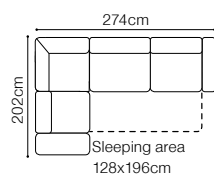

1D(1)L-2.5FR

Sleeping area
150x225cm

3F

Sleeping area
195x150cm

The height of the seat: **48 cm**
 The depth of the seat: **67 cm**
 The height of the furniture: **90 cm**
 The height of the legs: **12 cm**
 The width of the side: **25 cm**

The height of the furniture:

83 cm (with the headrest folded)

103 cm (with the headrest unfolded)

The height of the legs:

5 cm

The width of the side:

15 cm

*additional information - page 207

fabric Sofia Grey, Sofia Powder Pink

DIMENSIONS

The height of the seat: **47 cm**
 The depth of the seat: **53 cm**
 The height of the furniture: **101 cm**

The height of the legs: **18 cm**
 The width of the side: **19 cm**

OTM(4)SL-2.5QFR
leather G-220

DIMENSIONS
2.5QFL-OTM(4)SR**OTM(4)SL-2.5QFR**

The height of the seat:	44 cm
The depth of the seat:	58 cm
The height of the furniture:	78 cm (with the headrest folded)
	95 cm (with the headrest unfolded)
The height of the legs:	10 cm
The width of the side:	36 cm