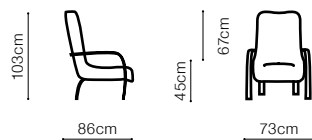

DIMENSIONS