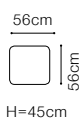

DIMENSIONS

3FL

Sleeping area
115x190cm

3FR

Sleeping area
115x190cm

TBS

PODNE

The height of the seat: **49 cm**
The depth of the seat: **59 cm**
The height of the furniture: **87 cm**
The height of the legs: **15 cm**
The width of the side: **16 cm**

BASIC COLLECTION
ELEMENTS

FUNCTIONS