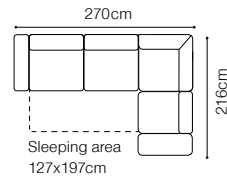

2.5QFL-OTM(11)SR