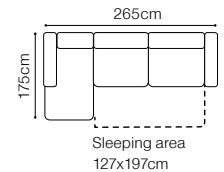

1D(9)SL-2.5QFR