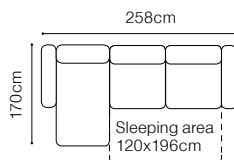

1D(1)SL-2FFR