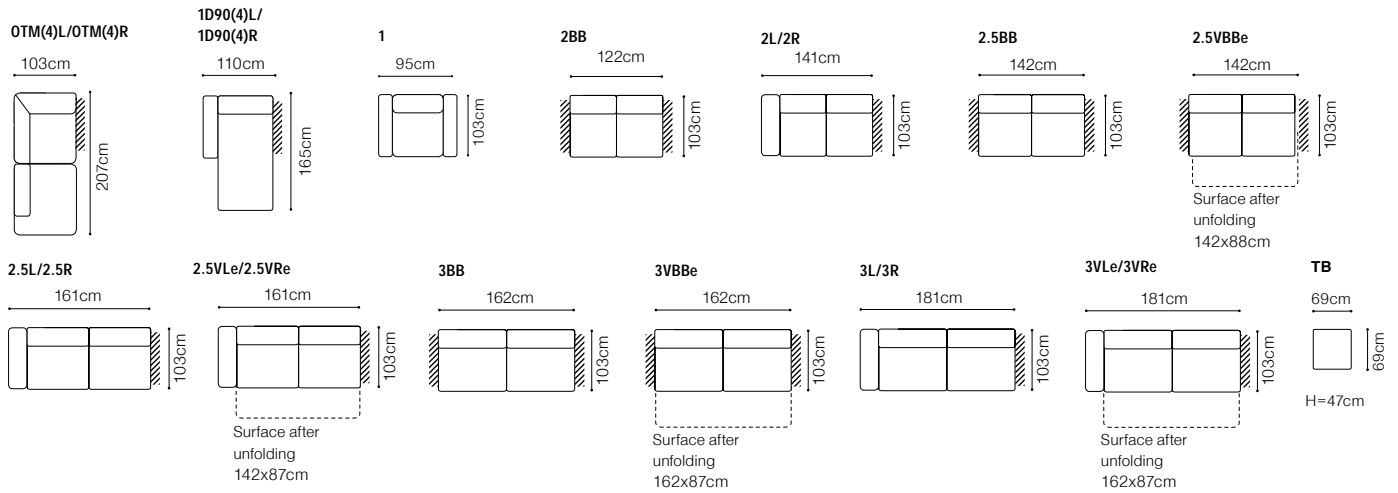

Mezzana - basic system elements