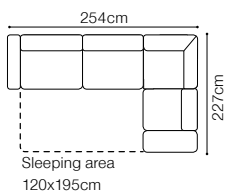

DIMENSIONS

2.5QFL-OTM(11)SR