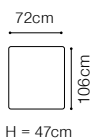

Domo - basic system elements

TB

BAR(9)ŠC

BAR(9)LC /
BAR(9)RC

DOST

DOST(70)SL /
DOST(70)SR

DOST(70)SŠ

1D(5)SL /
1D(5)SR