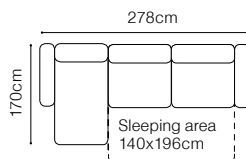

1D(1)SL-2.5FFR