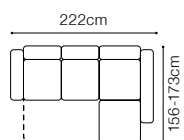

DIMENSIONS

3FL

Sleeping area
115x190cm

3FR