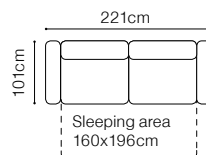

DIMENSIONS

2FF

2.5FF

3FF

The height of the seat: **48 cm**
The height of the seat (1): **46 cm**
The depth of the seat: **60 cm**
The depth of the seat (1): **52 cm**
The height of the furniture: **86 cm**
The height of the furniture (1): **84 cm**
The height of the legs: **8 cm**
The thickness of the mattress: **11 cm**
The width of the side (1): **18 cm**
The width of the side: **24 cm**
(other elements)

2FFL-1D(1)SR

1D(1)SL-2FFR

2.5FFL-1D(1)SR

1D(1)SL-2.5FFR

3FFL-1D(1)SR

1D(1)SL-3FFR

1

ZAG

H=19cm

BASIC COLLECTION
ELEMENTS

FUNCTIONS
_____