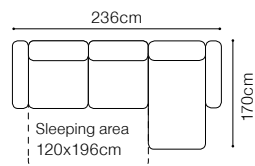

The height of the seat:	48 cm
The depth of the seat:	58 cm
The height of the furniture:	103 cm
The height of the legs:	5 cm
The width of the side:	19 cm

**BASIC COLLECTION
ELEMENTS**

2.5FL/R-1D(1)R/L, fabric Pik 14

The height of the seat:	44 cm
The depth of the seat:	58 cm
The height of the furniture:	82 cm (without headrest)
	96 cm (with optional headrest)
The height of the legs:	2,8 cm
The width of the side:	25 cm

The height of the seat: **44 cm**
 The depth of the seat: **58 cm**
 The height of the furniture: **82 cm** (without the headrest)
96 cm (with the optional headrest)
 The height of the legs: **2,8 cm**
 The width of the side: **24 cm**

DIMENSIONS
2FF**2FFL-1D(1)SR****1D(1)SL-2FFR**The height of the seat: **48 cm**The height of the seat (1): **46 cm**The depth of the seat: **60 cm** (other elements)The height of the furniture: **86 cm** (other elements)The height of the furniture (1): **84 cm**The height of the legs: **8 cm**The width of the side: **24 cm****2.5FF****2.5FFL-1D(1)SR****1D(1)SL-2.5FFR****3FF****3FFL-1D(1)SR****1D(1)SL-3FFR****1****ZAG****FUNCTIONS**