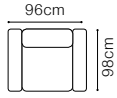

DIMENSIONS

1