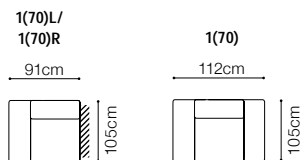

Massimo - basic system elements