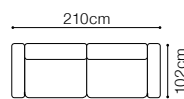

FUNCTIONS

The height of the seat: **48 cm**
The depth of the seat: **53 cm**
The height of the furniture: **101 cm**
The height of the legs: **6 cm**
The width of the side: **31 cm**

DIMENSIONS

1TV/
1TVb/
1TVblok

1

2/2S

3

3F

Surface after
unfolding
138x185cm

3FL-E-2SR

Surface after
unfolding
138x185cm

2SL-E-3FR

Surface after
unfolding
138x185cm