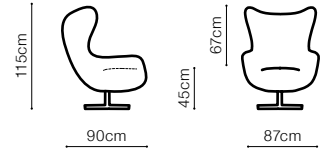

DIMENSIONS

The height of the seat: **49 cm**
 The depth of the seat: **47 cm**
 The height of the furniture: **82 cm**
 The width of the side: **7 cm**

OTM(157)L/
OTM(157)R

OTM(177)L/
OTM(177)R

OTM(187)L/
OTM(187)R

Neo II

DIMENSIONS

The depth of the seat: **55 cm**

Fabric Kronos 19

Presto

VIEW AT HOME

DIMENSIONS

The depth of the seat: **48 cm**