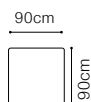

* additional information - page 207

** a body available with its side in two widths:

standard side: 33 cm

narrow side: 26 cm

In the catalogue dimensions are given with standard width 33cm.

2.5FL-EN(2)-1(70)TVBB-BAR(9)ŠC-1D(5)SR
leather G-658

The height of the seat: **46 cm**
 The depth of the seat: **54 cm**
 The height of the furniture: **76 cm** (with the headrest folded)
98 cm (with the headrest unfolded)

The height of the legs: **2,5 cm**
 The width of the side (1(60) / 1(60)TV): **17 cm**
 The width of the side (other elements): **34 cm**

Karato - basic system elements

1D(5)L/1D(5)R**
1D(5)SL/1D(5)SR**

EN(2)**

1(80)BB**

1(80)L**

3QFBB**

Surface after
unfolding *
145x162cm

3QFL / 3QFR**

Surface after
unfolding *
145x162cm

STOLIK

H = 26cm

PODU

The height of the seat:	46 cm
The depth of the seat:	60 cm
The height of the furniture:	89 cm
The height of the legs:	5 cm
The width of the side:	22 cm