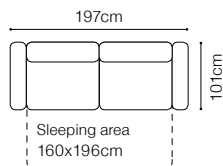

The height of the seat:	48 cm
The depth of the seat:	58 cm
The height of the furniture:	103 cm
The height of the legs:	5 cm
The width of the side:	19 cm

**BASIC COLLECTION
ELEMENTS**

2.5FL/R-1D(1)R/L, fabric Pik 14

The height of the seat:	44 cm
The depth of the seat:	58 cm
The height of the furniture:	82 cm (without headrest)
	96 cm (with optional headrest)
The height of the legs:	2,8 cm
The width of the side:	25 cm

The height of the seat: **44 cm**
 The depth of the seat: **58 cm**
 The height of the furniture: **82 cm** (without the headrest)
96 cm (with the optional headrest)
 The height of the legs: **2,8 cm**
 The width of the side: **24 cm**

DIMENSIONS
2FF**2FFL-1D(1)SR****1D(1)SL-2FFR**The height of the seat: **48 cm**The height of the seat (1): **46 cm**The depth of the seat: **60 cm** (other elements)The height of the furniture: **86 cm** (other elements)The height of the furniture (1): **84 cm**The height of the legs: **8 cm**The width of the side: **24 cm****2.5FF****2.5FFL-1D(1)SR****1D(1)SL-2.5FFR****3FF****3FFL-1D(1)SR****1D(1)SL-3FFR****1****ZAG****FUNCTIONS**