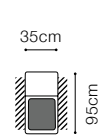

Domani - basic system elements

BAR(2)LC/
BAR(2)RC

BAR(2)ŚC

H=64cm

SSEII

EXAMPLES OF
CONFIGURATION

FUNCTIONS