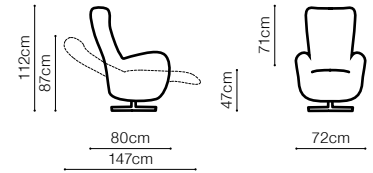

DIMENSIONS

The height of the seat: **49 cm**
 The depth of the seat: **47 cm**
 The height of the furniture: **82 cm**
 The width of the side: **7 cm**

OTM(157)L/
OTM(157)R

OTM(177)L/
OTM(177)R

OTM(187)L/
OTM(187)R

DIMENSIONS

The height of the seat:

42 cm

The height of the furniture:

88 cm (unfolded)

103 cm (folded)

Orio

leather G-706

VIEW AT HOME

Arosa

The depth of the seat: **55 cm**

The width of the side: **13 cm**

leather G-638

Inari

VIEW AT HOME

DIMENSIONS

The depth of the seat: **48 cm**The width of the side: **12 cm**

leather G-659

DIMENSIONS

VIEW AT HOME

Frida

The depth of the seat: **55 cm**

The width of the side: **15 cm**

leather G-619