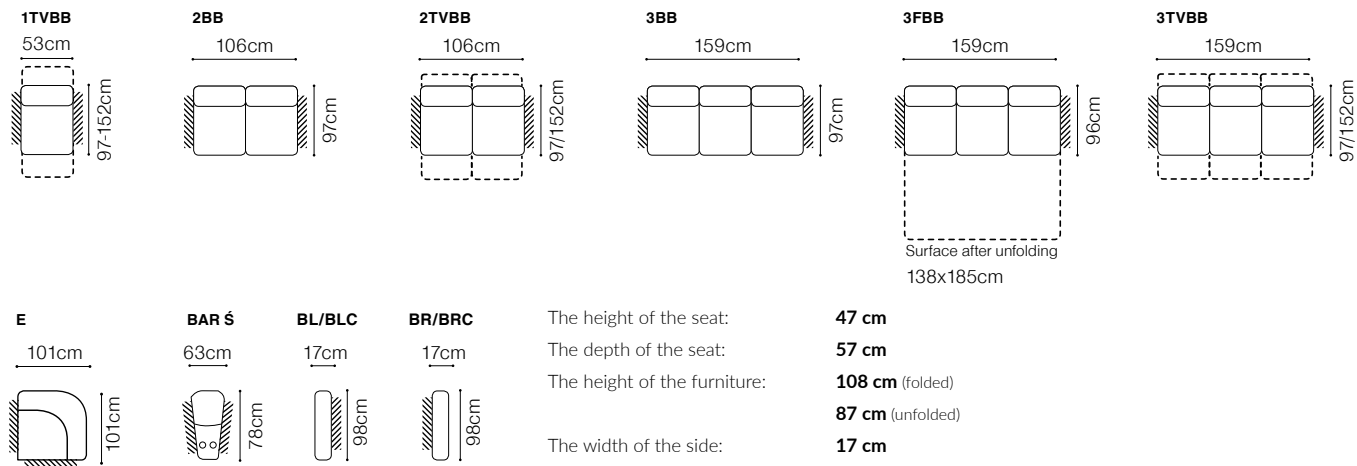

DIMENSIONS

The height of the seat: **44 cm**
 The depth of the seat: **57 cm**
 The height of the furniture: **69 cm**
 The height of the legs: **9 cm**
 The width of the side: **15 cm**

BASIC COLLECTION
ELEMENTS 

Tivoli

Find out how to unfold
the sleeping function
E - Belgian frame

BLC-1TVBB-BAR Š-1TVBB-BRC, sofa BL-3TVBB-BR
leather G-220

Tivoli - basic system elements

EXAMPLES OF CONFIGURATION

BL-1TVBB-BR, leather G-220

fabric Sofia Grey, Sofia Powder Pink

DIMENSIONS

The height of the seat: **47 cm**
 The depth of the seat: **53 cm**
 The height of the furniture: **101 cm**

The height of the legs: **18 cm**
 The width of the side: **19 cm**