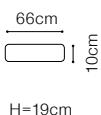

DIMENSIONS

2FF

2.5FF

3FF

The height of the seat: **48 cm**
The depth of the seat: **60 cm**
The height of the furniture: **86 cm**
The height of the legs: **8 cm**
The thickness of the mattress: **11 cm**
The width of the side: **17 cm**

2FFL-1D(1)SR

1D(1)SL-2FFR

2.5FFL-1D(1)SR

1D(1)SL-2.5FFR

3FFL-1D(1)SR

1D(1)SL-3FFR

1

ZAG

BASIC COLLECTION
ELEMENTS

FUNCTIONS