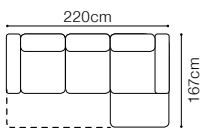

Sleeping area
130x188cm

1DFL-2FR