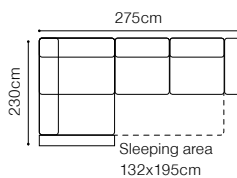

OTM(10)SL-2.5QFR

TB

The height of the seat:

45 cm

The depth of the seat:

58 cm

The height of the furniture:

73 cm (with the headrest folded)

93 cm (with the headrest unfolded)

The height of the legs:

12 cm

The width of the side:

32 cm