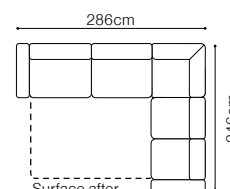

Surface after
unfolding
138x185cm

3FL-E-2SR

Surface after
unfolding
138x185cm

2SL-E-3FR