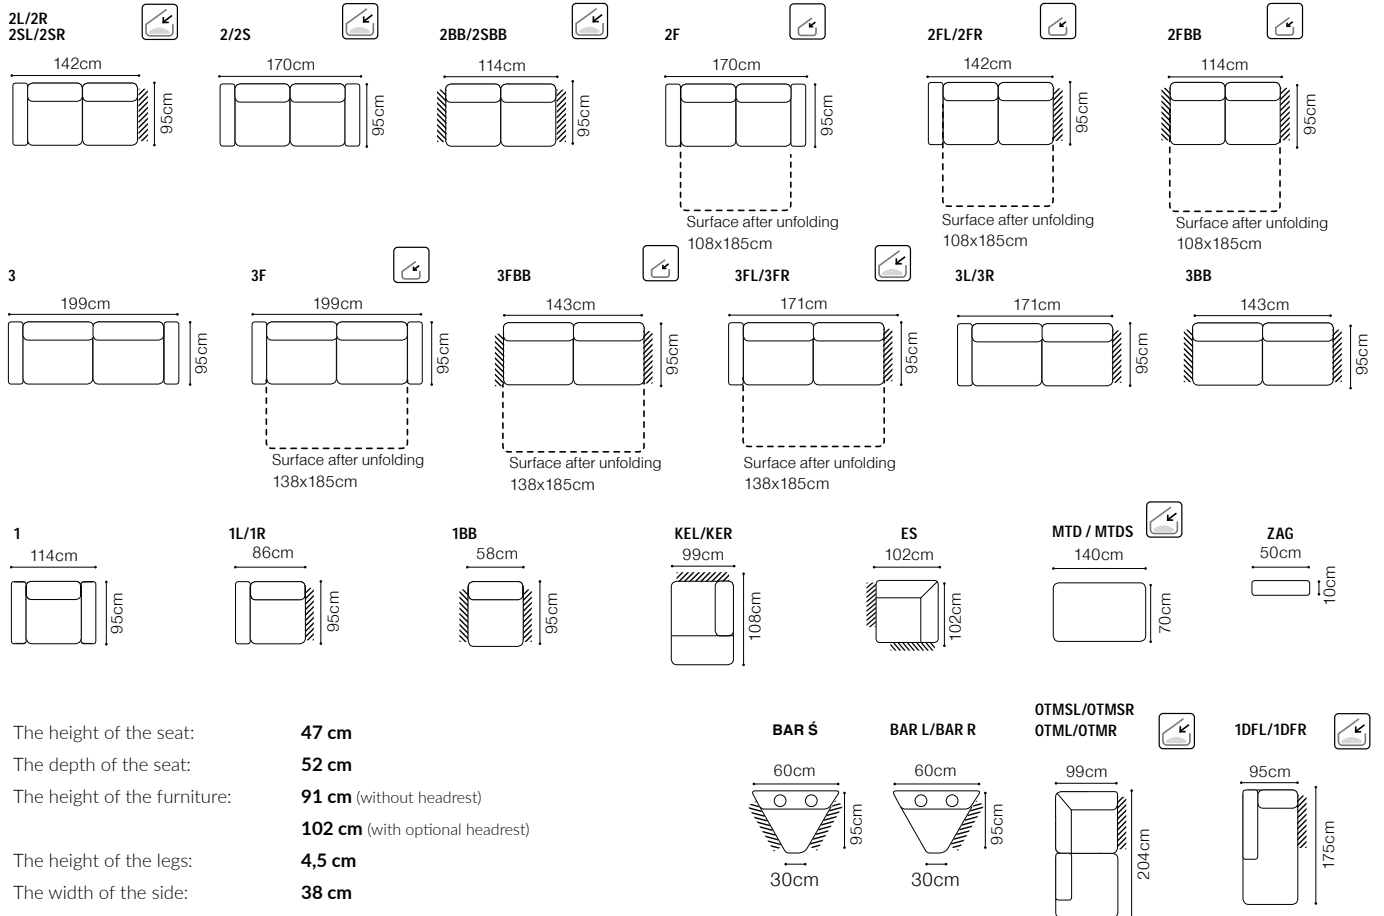

Lido - basic system elements

FUNCTIONS