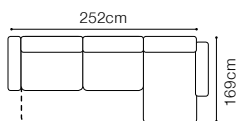

DIMENSIONS

2.5FL/R-1D(1)R/L

Sleeping area
211x130cm

1D(1)L/R-2.5FR/L