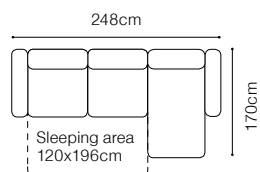

The height of the seat: **48 cm**
The depth of the seat: **60 cm**
The height of the furniture: **86 cm**
The height of the legs: **8 cm**
The thickness of the mattress: **11 cm**
The width of the side: **17 cm**

2FFL-1D(1)SR