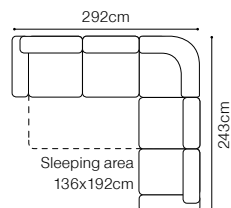

The height of the seat: **48 cm**
The depth of the seat: **54 cm**
The height of the furniture: **94 cm**
The height of the legs: **4,5 cm**
The width of the side: **35 cm**

TB

3FL-E-2SR / 3FL-E-2R