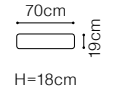

DIMENSIONS

ZAG

**BASIC COLLECTION
ELEMENTS**

The height of the seat:	45 cm
The depth of the seat:	64 cm
The height of the furniture:	77 cm
The height of the legs:	10 cm
The width of the side:	28 cm

FUNCTIONS