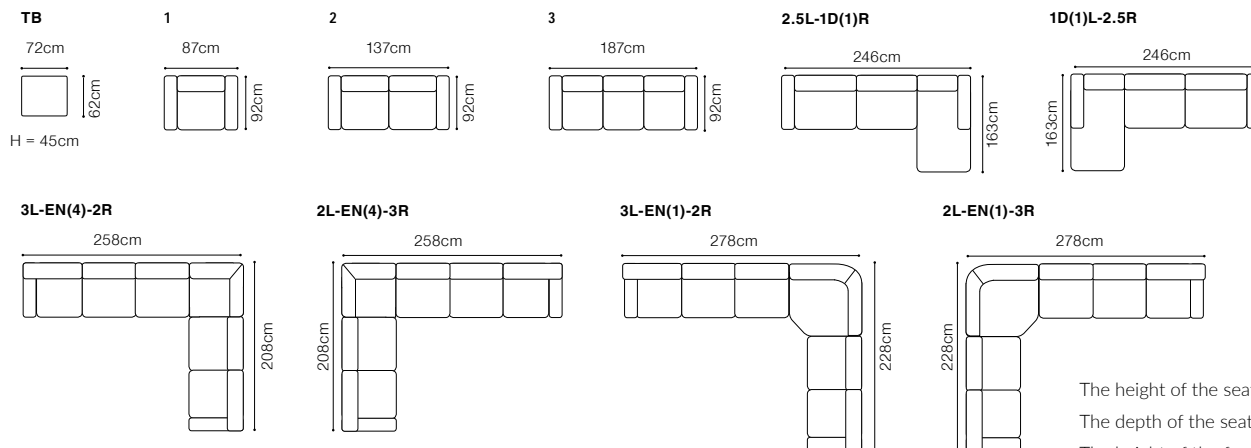

DIMENSIONS

The height of the seat: **44 cm**
 The depth of the seat: **57 cm**
 The height of the furniture: **69 cm**
 The height of the legs: **9 cm**
 The width of the side: **15 cm**

BASIC COLLECTION
ELEMENTS 

3F, leather G-100

1TV, leather G-100

FUNCTIONS

Sleeping function BELGIAN FRAME

Sleeping function BELGIAN FRAME

The height of the seat: **48 cm**
 The depth of the seat: **53 cm**
 The height of the furniture: **101 cm**
 The height of the legs: **6 cm**
 The width of the side: **31 cm**

3FL-E-2SR

Surface after
unfolding
138x185cm

2SL-E-3FR

Surface after
unfolding
138x185cm

Scandi

3 and 2 and 1
fabric Bellagio 242

DIMENSIONS

The height of the seat: **47 cm**
 The depth of the seat: **53 cm**
 The height of the furniture: **92 cm**
 The height of the legs: **18 cm**
 The width of the side: **19 cm**