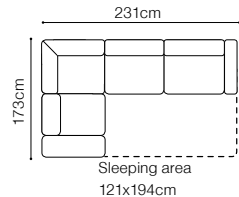

OTM(4)SL-2.5QFR