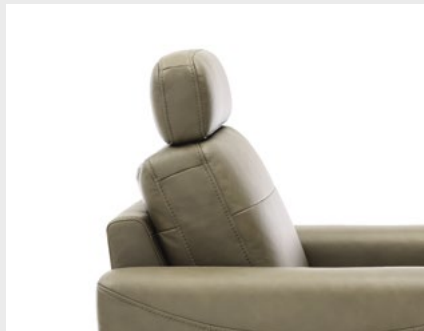

FUNCTIONS

Optional headrest