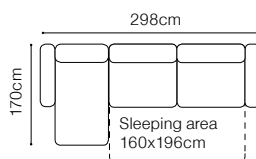

1D(1)SL-3FFR