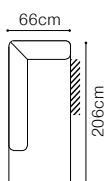

OTM(207)L/
OTM(207)R