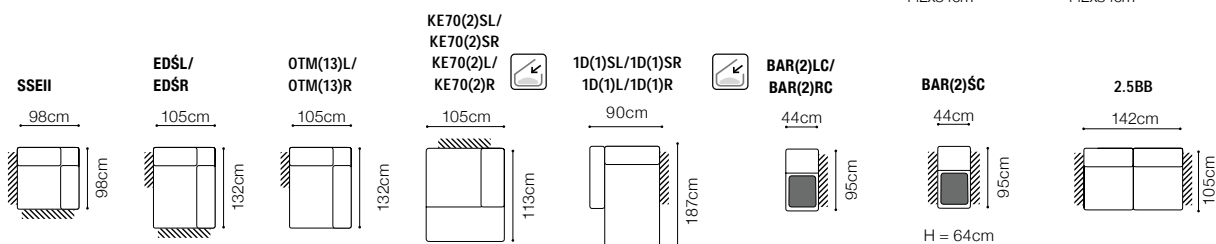

Massimo - basic system elements