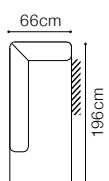

OTM(197)L/
OTM(197)R