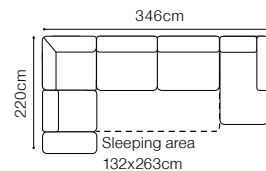

The height of the seat: **46 cm**
 The depth of the seat: **54 cm**
 The height of the furniture: **76 cm** (with the headrest folded)
98 cm (with the headrest unfolded)

The height of the legs: **2,5 cm**
 The width of the side (1(60) / 1(60)TV): **17 cm**
 The width of the side (other elements): **34 cm**

- The height of the seat: **44 cm**
- The depth of the seat: **55 cm**
- The height of the furniture: **76 cm** (with the headrest folded)
98 cm (with the headrest unfolded)
- The height of the legs: **2,5 cm**
- The width of the side (1): **28 cm**
- The width of the side: **35 cm**
(other elements)

Albano

Chair XIV, fabric ROVER 39 PERLWINKLE
3L-OTM(4)R, fabric CROWN VELVET 20

DIMENSIONS
3L-OTM(4)R**OTM(4)L-3R**

The height of the seat:	45 cm
The depth of the seat:	56 cm
The height of the furniture:	79 cm (with the headrest folded)
	93 cm (with the headrest unfolded)
The height of the legs:	25 cm
The width of the side:	30 cm

DIMENSIONS
2.5QFL-OTM(4)SR**OTM(4)SL-2.5QFR****1****TB**The height of the seat: **46 cm**The depth of the seat: **57 cm**The height of the furniture: **71 cm** (with the headrest folded)**94 cm** (with the headrest unfolded)The height of the legs: **12 cm**The width of the side: **23 cm****2.5QFL-1D(2)SR****1D(2)SL-2.5QFR****1D(2)SL-2.5QFBB-OTM(4)SR****OTM(4)SL-2.5QFBB-1D(2)SR**