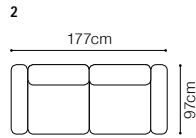

DIMENSIONS
2.5QFL-OTM(4)SR**OTM(4)SL-2.5QFR****1****TB**The height of the seat: **46 cm**The depth of the seat: **57 cm**The height of the furniture: **71 cm** (with the headrest folded)**94 cm** (with the headrest unfolded)The height of the legs: **12 cm**The width of the side: **23 cm****2.5QFL-1D(2)SR****1D(2)SL-2.5QFR****1D(2)SL-2.5QFBB-OTM(4)SR****OTM(4)SL-2.5QFBB-1D(2)SR**

**BASIC COLLECTION
ELEMENTS**

OTM(11)SL-2.5VRe, leather G-930

The height of the seat:	45 cm
The depth of the seat:	61 cm
The height of the furniture:	75 cm (with the headrest folded) 94 cm (with the headrest unfolded)
The height of the legs:	12 cm
The width of the side:	30 cm

DIMENSIONS

The height of the seat:	44cm
The depth of the seat:	62 cm
The height of the furniture:	90 cm
The height of the legs:	25 cm
The width of the side:	13 cm

BASIC COLLECTION ELEMENTS

TD, leather G-780

- The height of the seat: **43 cm**
 The depth of the seat: **61 cm**
 The height of the furniture: **75 cm** (with the headrest folded)
94 cm (with the headrest unfolded)
 The height of the legs: **12 cm**
 The width of the side: **30 cm**