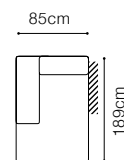

1D(1)L / 1D(1)R
1D(1)SL / 1D(1)SR