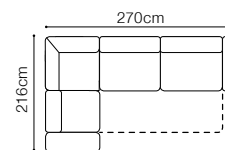

DIMENSIONS
2.5QFL-OTM(4)SR**OTM(4)SL-2.5QFR****1****TB**The height of the seat: **46 cm**The depth of the seat: **57 cm**The height of the furniture: **71 cm** (with the headrest folded)**94 cm** (with the headrest unfolded)The height of the legs: **12 cm**The width of the side: **23 cm****2.5QFL-1D(2)SR****1D(2)SL-2.5QFR****1D(2)SL-2.5QFBB-OTM(4)SR****OTM(4)SL-2.5QFBB-1D(2)SR**

Movable headrests

Bedding container

Sleeping function DELFIN

Dana II

3L-OTM(4)R
leather G-810

DIMENSIONS
3L-OTM(4)R**OTM(4)L-3R**

The height of the seat:	43 cm
The depth of the seat:	57 cm
The height of the furniture:	78 cm (with the headrest folded) 100 cm (with the headrest unfolded)
The height of the legs:	25 cm
The width of the side:	42 cm

DIMENSIONS
2.5VLe-OTM(11)SR

Surface after unfolding
88x197cm

OTM(11)SL-2.5VRe

Surface after unfolding
88x197cm

2.5QFL-OTM(11)SR

Sleeping area
127x197cm

OTM(11)SL-2.5QFR

Sleeping area
127x197cm

**BASIC COLLECTION
ELEMENTS**

OTM(11)SL-2.5VRe, leather G-930

The height of the seat:	45 cm
The depth of the seat:	61 cm
The height of the furniture:	75 cm (with the headrest folded) 94 cm (with the headrest unfolded)
The height of the legs:	12 cm
The width of the side:	30 cm