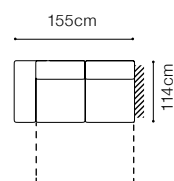

The height of the seat:

45 cm

The depth of the seat:

59 cm

The height of the furniture:

83 cm (with the headrest folded)

103 cm (with the headrest unfolded)

The height of the legs:

5 cm

The width of the side:

15 cm

*additional information - page 207

2.5FL/2.5FR

Surface after unfolding*
140x138cm

2.5FBB