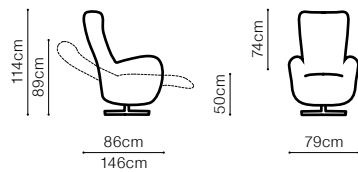

DIMENSIONS

The height of the seat: **49 cm**
 The depth of the seat: **47 cm**
 The height of the furniture: **82 cm**
 The width of the side: **7 cm**

OTM(157)L/
OTM(157)R

OTM(177)L/
OTM(177)R

OTM(187)L/
OTM(187)R

DIMENSIONS

The height of the seat:

42 cm

The height of the furniture:

88 cm (unfolded)

103 cm (folded)

Orio

leather G-706

VIEW AT HOME

Arosa

The depth of the seat: **55 cm**

The width of the side: **13 cm**

leather G-638

Inari

VIEW AT HOME

DIMENSIONS

The depth of the seat: **48 cm**The width of the side: **12 cm**

leather G-659

DIMENSIONS

VIEW AT HOME

Frida

The depth of the seat: **55 cm**

The width of the side: **15 cm**

leather G-619