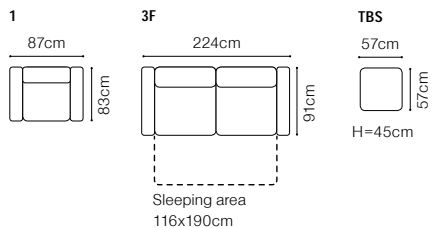

DIMENSIONS

The height of the seat: **44 cm**
 The depth of the seat: **57 cm**
 The height of the furniture: **69 cm**
 The height of the legs: **9 cm**
 The width of the side: **15 cm**

BASIC COLLECTION
ELEMENTS 

Find out how to unfold
the sleeping function
A - Delfin

2.5QFL-1D(2)SR +2xPODU
leather G-220

DIMENSIONS
2.5QFL-1D(2)SR**1D(2)SL-2.5QFR****PODU**

The height of the seat:	45 cm
The depth of the seat:	57 cm
The height of the furniture:	80 cm (with the headrest folded)
	94 cm (with the headrest unfolded)
The thickness of the cushion:	12 cm
The height of the legs:	2,8 cm
The width of the side:	14 cm

VIEW AT HOME

3F, TBS and 1
fabric Endo 7707

DIMENSIONS

The height of the seat (1):	49 cm
The height of the seat (3F):	47 cm
The depth of the seat (1):	51 cm
The depth of the seat (3F):	59 cm
The height of the furniture (1):	100 cm
The height of the furniture (3F):	95 cm
The height of the legs (1):	17 cm
The height of the legs (3F):	15 cm
The width of the side (1):	14 cm
The width of the side (3F):	17 cm
The width of the side (version Aneto):	14 cm

The height of the seat:	44 cm
The depth of the seat:	58 cm
The height of the furniture:	82 cm (without headrest)
	96 cm (with optional headrest)
The height of the legs:	2,8 cm
The width of the side:	25 cm