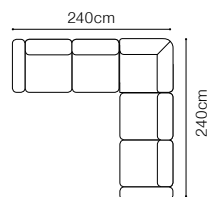

DIMENSIONS

2L-EN(2)-2R/
2SL-EN(2)-2R/2L-EN(2)-2SR