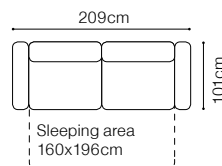

DIMENSIONS
2FF**2FFL-1D(1)SR****1D(1)SL-2FFR**The height of the seat: **48 cm**The height of the seat (1): **46 cm**The depth of the seat: **60 cm** (other elements)The height of the furniture: **86 cm** (other elements)The height of the furniture (1): **84 cm**The height of the legs: **8 cm**The width of the side: **24 cm****2.5FF****2.5FFL-1D(1)SR****1D(1)SL-2.5FFR****3FF****3FFL-1D(1)SR****1D(1)SL-3FFR****1****ZAG****FUNCTIONS**

- The height of the seat: **45 cm**
 The depth of the seat: **56 cm**
 The height of the furniture: **81 cm** (with the headrest folded)
95 cm (with the headrest unfolded)
 The height of the legs: **4,5 cm**
 The width of the side: **37 cm**

Olaf

VIEW AT HOME

**1 and 3F**

fabric Torres 18, wood colour - oak natural

DIMENSIONS

The height of the seat:	49 cm
The depth of the seat (1):	50 cm
The depth of the seat (3F):	59 cm
The height of the furniture:	87 cm
The height of the legs:	15 cm
The width of the side:	10 cm

2.5FF
fabric Napoli 16

DIMENSIONS
2FF**2.5FF****3FF**

The height of the seat: **48 cm**
 The depth of the seat: **60 cm**
 The height of the furniture: **86 cm**
 The height of the legs: **8 cm**
 The thickness of the mattress: **11 cm**
 The width of the side: **17 cm**