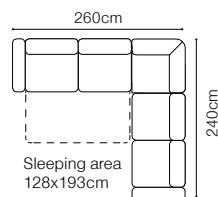

The height of the seat: **44 cm**
 The depth of the seat: **58 cm**
 The height of the furniture: **82 cm** (without the headrest)
96 cm (with the optional headrest)
 The height of the legs: **2,8 cm**
 The width of the side: **24 cm**

DIMENSIONS
2FF**2FFL-1D(1)SR****1D(1)SL-2FFR**The height of the seat: **48 cm**The height of the seat (1): **46 cm**The depth of the seat: **60 cm** (other elements)The height of the furniture: **86 cm** (other elements)The height of the furniture (1): **84 cm**The height of the legs: **8 cm**The width of the side: **24 cm****2.5FF****2.5FFL-1D(1)SR****1D(1)SL-2.5FFR****3FF****3FFL-1D(1)SR****1D(1)SL-3FFR****1****ZAG****FUNCTIONS**

- The height of the seat: **45 cm**
 The depth of the seat: **56 cm**
 The height of the furniture: **81 cm** (with the headrest folded)
95 cm (with the headrest unfolded)
 The height of the legs: **4,5 cm**
 The width of the side: **37 cm**

Find out how to unfold
the sleeping function
A - Delfin

2SL-EN(2)-2.5QFR
leather G-160

DIMENSIONS

2L-EN(2)-2R/
2SL-EN(2)-2R/2L-EN(2)-2SR

2.5L-EN(2)-2R
2.5QFL-EN(2)-2SR

2L-EN(2)-2.5R
2SL-EN(2)-2.5QFR

- The height of the seat: **45 cm**
- The depth of the seat: **57 cm**
- The height of the furniture: **82 cm** (with the headrest folded)
97 cm (with the headrest unfolded)
- The height of the legs: **4,5 cm**
- The width of the side: **22 cm**