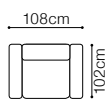

FUNCTIONS

The height of the seat: **48 cm**
The depth of the seat: **53 cm**
The height of the furniture: **101 cm**
The height of the legs: **6 cm**
The width of the side: **31 cm**

DIMENSIONS

1TV/
1TVb/
1TVblok

1

2/2S

3

3F

Surface after
unfolding
138x185cm

3FL-E-2SR

Surface after
unfolding
138x185cm

2SL-E-3FR

Surface after
unfolding
138x185cm