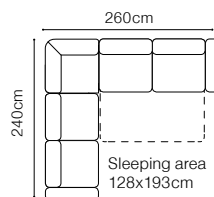

The height of the seat: **44 cm**
 The depth of the seat: **58 cm**
 The height of the furniture: **82 cm** (without the headrest)
96 cm (with the optional headrest)
 The height of the legs: **2,8 cm**
 The width of the side: **24 cm**

- The height of the seat: **45 cm**
 The depth of the seat: **56 cm**
 The height of the furniture: **81 cm** (with the headrest folded)
95 cm (with the headrest unfolded)
 The height of the legs: **4,5 cm**
 The width of the side: **37 cm**

2.5FF
fabric Napoli 16

DIMENSIONS
2FF**2.5FF****3FF**

The height of the seat: **48 cm**
 The depth of the seat: **60 cm**
 The height of the furniture: **86 cm**
 The height of the legs: **8 cm**
 The thickness of the mattress: **11 cm**
 The width of the side: **17 cm**

Find out how to unfold
the sleeping function
A - Delfin

2SL-EN(2)-2.5QFR
leather G-160

DIMENSIONS

2L-EN(2)-2R/
2SL-EN(2)-2R/2L-EN(2)-2SR

2.5L-EN(2)-2R
2.5QFL-EN(2)-2SR

2L-EN(2)-2.5R
2SL-EN(2)-2.5QFR

- The height of the seat: **45 cm**
- The depth of the seat: **57 cm**
- The height of the furniture: **82 cm** (with the headrest folded)
97 cm (with the headrest unfolded)
- The height of the legs: **4,5 cm**
- The width of the side: **22 cm**