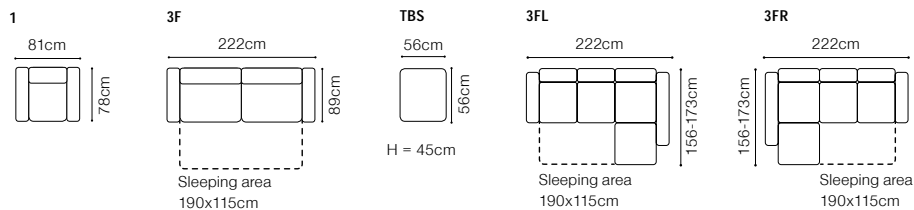

The height of the seat:	44 cm
The depth of the seat:	58 cm
The height of the furniture:	82 cm (without headrest)
	96 cm (with optional headrest)
The height of the legs:	2,8 cm
The width of the side:	25 cm

DIMENSIONS
2FF**2FFL-1D(1)SR****1D(1)SL-2FFR**The height of the seat: **48 cm**The height of the seat (1): **46 cm**The depth of the seat: **60 cm** (other elements)The height of the furniture: **86 cm** (other elements)The height of the furniture (1): **84 cm**The height of the legs: **8 cm**The width of the side: **24 cm****2.5FF****2.5FFL-1D(1)SR****1D(1)SL-2.5FFR****3FF****3FFL-1D(1)SR****1D(1)SL-3FFR****1****ZAG****FUNCTIONS**

**BASIC COLLECTION
ELEMENTS**

Sleeping function ITALIAN FRAME

2.5FF, fabric Torres 10

Fiord

VIEW AT HOME

3F.1 and TBS
leather G-190

DIMENSIONS

The height of the seat:	49 cm
The depth of the seat (1):	50 cm
The depth of the seat (3F):	59 cm
The height of the furniture:	87 cm
The height of the legs (1):	20 cm
The height of the legs (3F):	15 cm
The width of the side (1):	14 cm
The width of the side (3F):	16 cm

Happy

Find out how to unfold
the sleeping function
A - Delfin

2.5QFL-OTM(4)SR

fabric Fancy 97, optional cushion - fabric Magu Jet 198

DIMENSIONS
2.5QFL-OTM(4)SR**OTM(4)SL-2.5QFR**

The height of the seat:	45 cm
The depth of the seat:	56 cm
The height of the furniture:	82 cm (with the headrest folded)
	98 cm (with the headrest unfolded)
The height of the legs:	8 cm
The width of the side:	35 cm