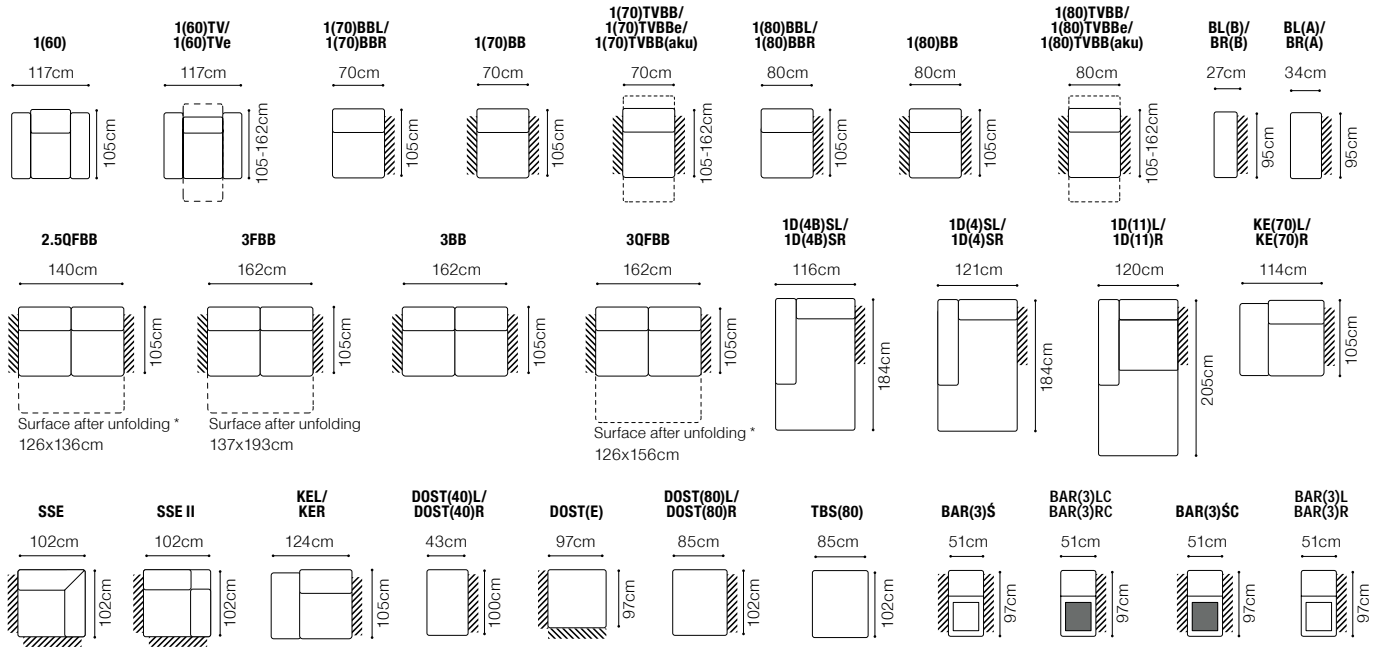

1D(5)SL-BAR(9)ŠC-1(70)TVBB-EN(2)-2.5FR, leather G-658

Sleeping function LEOPARD

A liquor cabinet with a pullout drawer and a wooden top

The height of the seat: **47 cm**
 The depth of the seat: **53 cm**
 The height of the furniture: **81 cm** (with the headrest folded)
105 cm (with the headrest unfolded)
 The height of the legs: **5 cm**

* additional information - page 207

** a body available with its side in two widths:

standard side: 33 cm

narrow side: 26 cm

In the catalogue dimensions are given with standard width 33cm.

2.5FL-EN(2)-1(70)TVBB-BAR(9)ŠC-1D(5)SR
leather G-658

The height of the seat: **46 cm**
 The depth of the seat: **54 cm**
 The height of the furniture: **76 cm** (with the headrest folded)
98 cm (with the headrest unfolded)

The height of the legs: **2,5 cm**
 The width of the side (1(60) / 1(60)TV): **17 cm**
 The width of the side (other elements): **34 cm**

The height of the seat:	44 cm
The depth of the seat:	55 cm
The height of the furniture:	76 cm (with the headrest folded) 98 cm (with the headrest unfolded)
The height of the legs:	3 cm
The width of the side (1):	28 cm
The width of the side (other elements):	35 cm