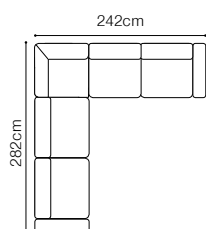

3L-EN(2)-2R