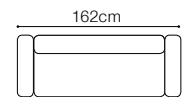

Barista

EXAMPLES OF CONFIGURATION

DIMENSIONS

The height of the seat: **49 cm**
The depth of the seat: **47 cm**
The height of the furniture: **82 cm**
The width of the side: **7 cm**

OTM(157)L/
OTM(157)R

OTM(177)L/
OTM(177)R

OTM(187)L/
OTM(187)R

OTM(197)L/
OTM(197)R

OTM(207)L/
OTM(207)R

(162)

(182)

(147)L/(147)R

(167)L/(167)R

(177)L/(177)R

(197)L/(197)R

(217)L/(217)R

1

TB(100)