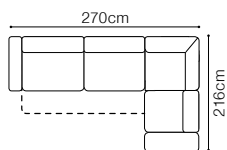

DIMENSIONS

2.5VLe-OTM(11)SR