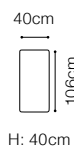

STOLIK
40x106x40