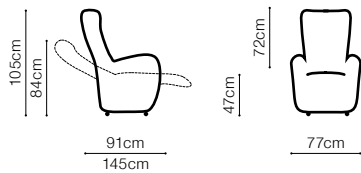

DIMENSIONS