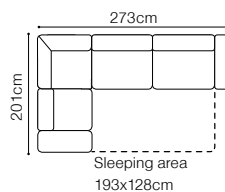

The height of the seat:	44 cm
The depth of the seat:	58 cm
The height of the furniture:	82 cm (without headrest)
	96 cm (with optional headrest)
The height of the legs:	2,8 cm
The width of the side:	25 cm

The height of the seat: **44 cm**
 The depth of the seat: **58 cm**
 The height of the furniture: **82 cm** (without the headrest)
96 cm (with the optional headrest)
 The height of the legs: **2,8 cm**
 The width of the side: **24 cm**

DIMENSIONS
2FF**2FFL-1D(1)SR****1D(1)SL-2FFR**The height of the seat: **48 cm**The height of the seat (1): **46 cm**The depth of the seat: **60 cm** (other elements)The height of the furniture: **86 cm** (other elements)The height of the furniture (1): **84 cm**The height of the legs: **8 cm**The width of the side: **24 cm****2.5FF****2.5FFL-1D(1)SR****1D(1)SL-2.5FFR****3FF****3FFL-1D(1)SR****1D(1)SL-3FFR****1****ZAG****FUNCTIONS**

Happy

Find out how to unfold
the sleeping function
A - Delfin

2.5QFL-OTM(4)SR

fabric Fancy 97, optional cushion - fabric Magu Jet 198

DIMENSIONS
2.5QFL-OTM(4)SR**OTM(4)SL-2.5QFR**

The height of the seat:	45 cm
The depth of the seat:	56 cm
The height of the furniture:	82 cm (with the headrest folded)
	98 cm (with the headrest unfolded)
The height of the legs:	8 cm
The width of the side:	35 cm