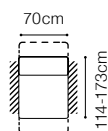

1(70)TVBBe
1(70)TVBB(aku)