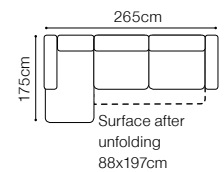

1D(9)SL-2.5VR