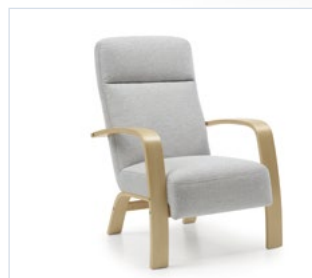

fabric Crown Velvet col. 2

DIMENSIONS

The depth of the seat: **52 cm**

The width of the side: **9 cm**

VIEW AT HOME

Finka

FINKA V, fabric Pik 20

FINKA III, fabric Metro 84