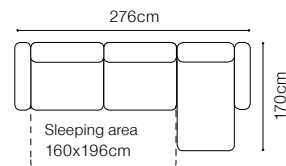

The height of the seat:	48 cm
The depth of the seat:	58 cm
The height of the furniture:	103 cm
The height of the legs:	5 cm
The width of the side:	19 cm

**BASIC COLLECTION
ELEMENTS**

2.5FL/R-1D(1)R/L, fabric Pik 14

The height of the seat:	44 cm
The depth of the seat:	58 cm
The height of the furniture:	82 cm (without headrest)
	96 cm (with optional headrest)
The height of the legs:	2,8 cm
The width of the side:	25 cm

The height of the seat: **44 cm**
 The depth of the seat: **58 cm**
 The height of the furniture: **82 cm** (without the headrest)
96 cm (with the optional headrest)
 The height of the legs: **2,8 cm**
 The width of the side: **24 cm**

DIMENSIONS
2FF**2FFL-1D(1)SR****1D(1)SL-2FFR**The height of the seat: **48 cm**The height of the seat (1): **46 cm**The depth of the seat: **60 cm** (other elements)The height of the furniture: **86 cm** (other elements)The height of the furniture (1): **84 cm**The height of the legs: **8 cm**The width of the side: **24 cm****2.5FF****2.5FFL-1D(1)SR****1D(1)SL-2.5FFR****3FF****3FFL-1D(1)SR****1D(1)SL-3FFR****1****ZAG****FUNCTIONS**