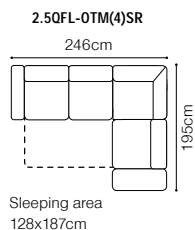

The height of the seat:	44 cm
The depth of the seat:	58 cm
The height of the furniture:	82 cm (without headrest)
	96 cm (with optional headrest)
The height of the legs:	2,8 cm
The width of the side:	25 cm

Bedding container

Sleeping function DELFIN

NEW

Ella II

Find out how to unfold
the sleeping function
A - Delfin

2.5QFL+OTM(4)SR+ZAG
leather G-220

DIMENSIONS

ZAG
62cm
12cm
H=14cm

The height of the seat: **44 cm**
 The depth of the seat: **58 cm**
 The height of the furniture: **82 cm** (without the headrest)
96 cm (with the optional headrest)
 The height of the legs: **2,8 cm**
 The width of the side: **24 cm**

DIMENSIONS
2FF**2FFL-1D(1)SR****1D(1)SL-2FFR**The height of the seat: **48 cm**The height of the seat (1): **46 cm**The depth of the seat: **60 cm** (other elements)The height of the furniture: **86 cm** (other elements)The height of the furniture (1): **84 cm**The height of the legs: **8 cm**The width of the side: **24 cm****2.5FF****2.5FFL-1D(1)SR****1D(1)SL-2.5FFR****3FF****3FFL-1D(1)SR****1D(1)SL-3FFR****1****ZAG****FUNCTIONS**