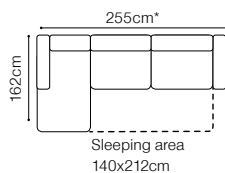

1D(5)SL-2.5QFR

PODU

The height of the seat:	43 cm
The depth of the seat:	57 cm
The height of the furniture:	84 cm (with the headrest folded) 108 cm (with the headrest unfolded)
The height of the legs:	10 cm
The width of the side:	22 cm

* width with unfolded armrests

**BASIC COLLECTION
ELEMENTS**