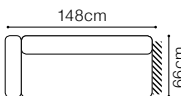

(147)L/(147)R