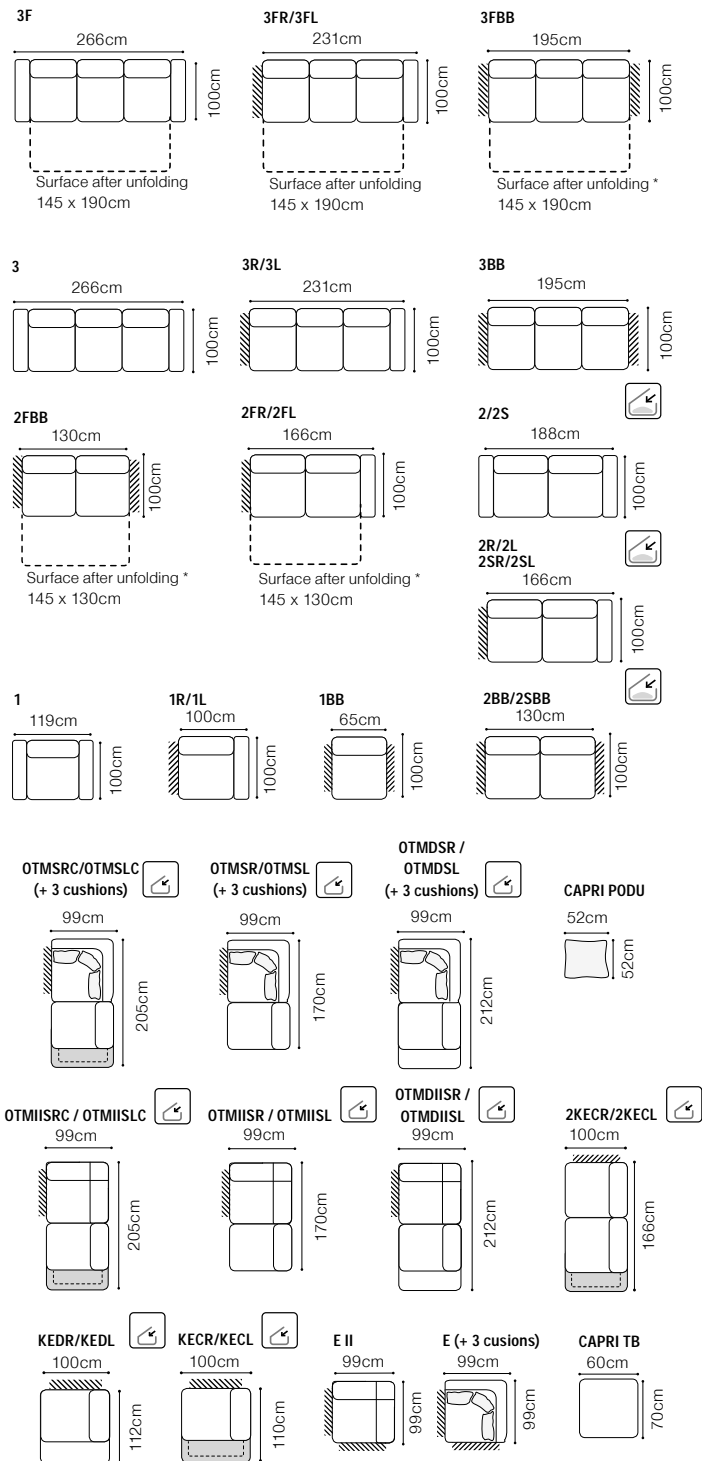

Capri - basic system elements

The height of the legs: **4,5 cm**
The width of the side (1): **19 cm**
The width of the side (other elements): **35 cm**

* additional information - page 207