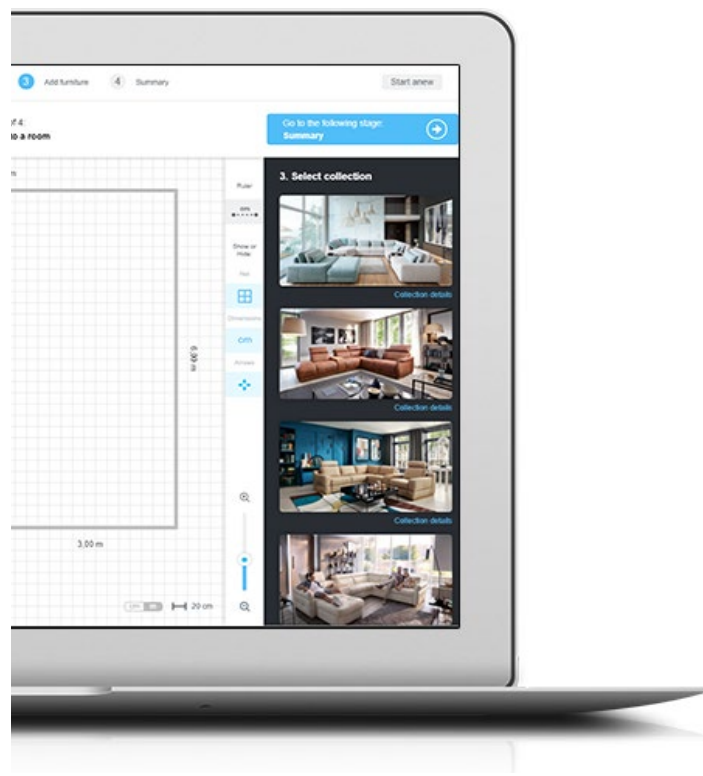

2D creator

www.DesignYourSofa.online

If you want to configure a corner settee or sofa from one of selected modular systems on your own, use the 2D creator of Gala Collezione available at the address: www.DesignYourSofa.online.

A computer with access to the Internet and any web browser are enough. You do not have to know anything about designing or programming. The creator is very friendly and intuitive. **It has been designed to guide you step by step through the process of configuring the furniture.** In each stage, you can benefit from any kind of hints and explanations thanks to which you will precisely know what you should do at a particular moment and what effect you will get.

Designing stages in 2D creator

Step 1 - prepare dimensions of a room where you want to place the sofa

You start designing from drawing the shape of the room and placing obstructions situated in it. The obstructions are elements of equipment such as cabinet furniture, flower pots, potential pillars supporting ceiling, doors, partition walls and other.

Why is it important?

- thanks to this, **you will know whether the designed sofa will fit into the room** and whether it will be possible to maintain free passageway and easy access to windows, balcony, table in the dining part etc.,
- by determining dimensions of the room, you define the scale according to which the furniture will be designed - thanks to this, **the system will choose the size of concrete block on its own so that it will be consistent with the dimensions**

Step 2 - choose the modular system which you like

At any time, you can read the description of a collection selected by you and get to know the functions which you can place in the designed furniture. If you have chosen the modular system, you can start configuring the sofa. From a list of available blocks, you select those you are interested in. The creator will prompt you on a current basis what blocks can be combined with each other to be able to easily benefit from these functions (e.g. unfolding the sleeping function or relaxing function).

Step 3 - print the summary and buy the furniture

After completion of designing, you can print the summary containing the drawing of the configured sofa and specification of selected blocks. Take them with you to the furniture store where you want to buy the furniture. A seller will be able to accept your order at once, and you will focus entirely on selection of the colour and type of upholstery.