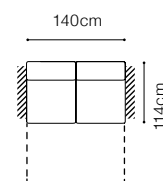

Surface after unfolding*
140x138cm

BAR(11)ŠC