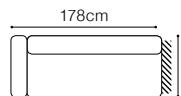

(177)L/(177)R