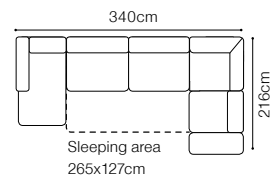

1D(9)SL-2.5QFBB-OTM(11)SR