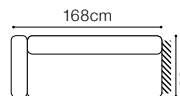

(167)L/(167)R