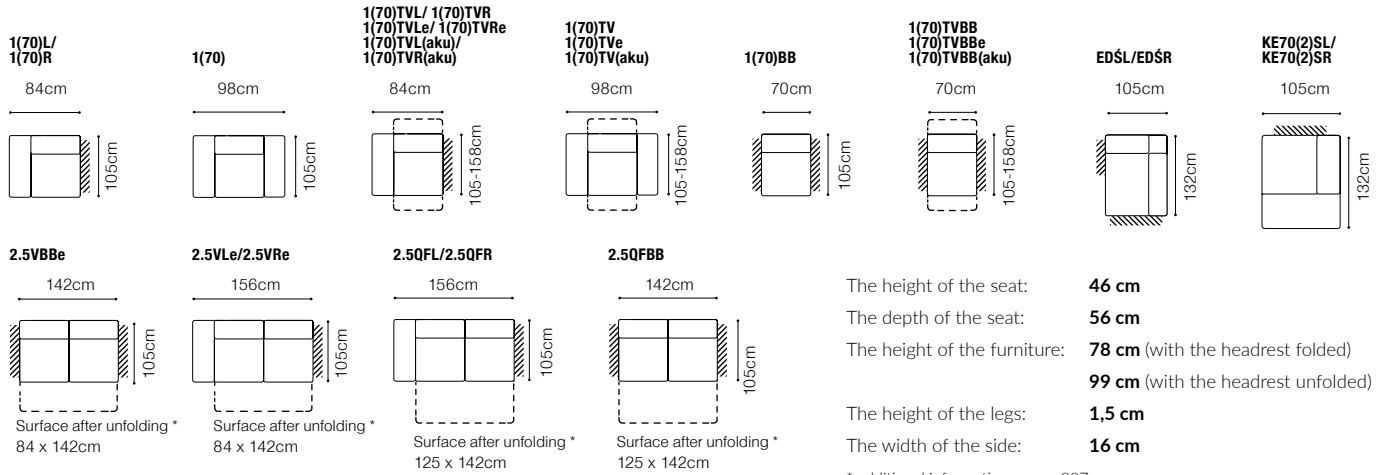

Domani - basic system elements