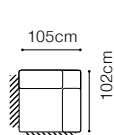

H=64cm

SSEII