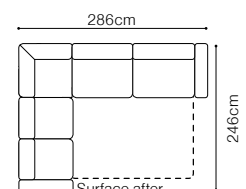

Surface after
unfolding
138x185cm