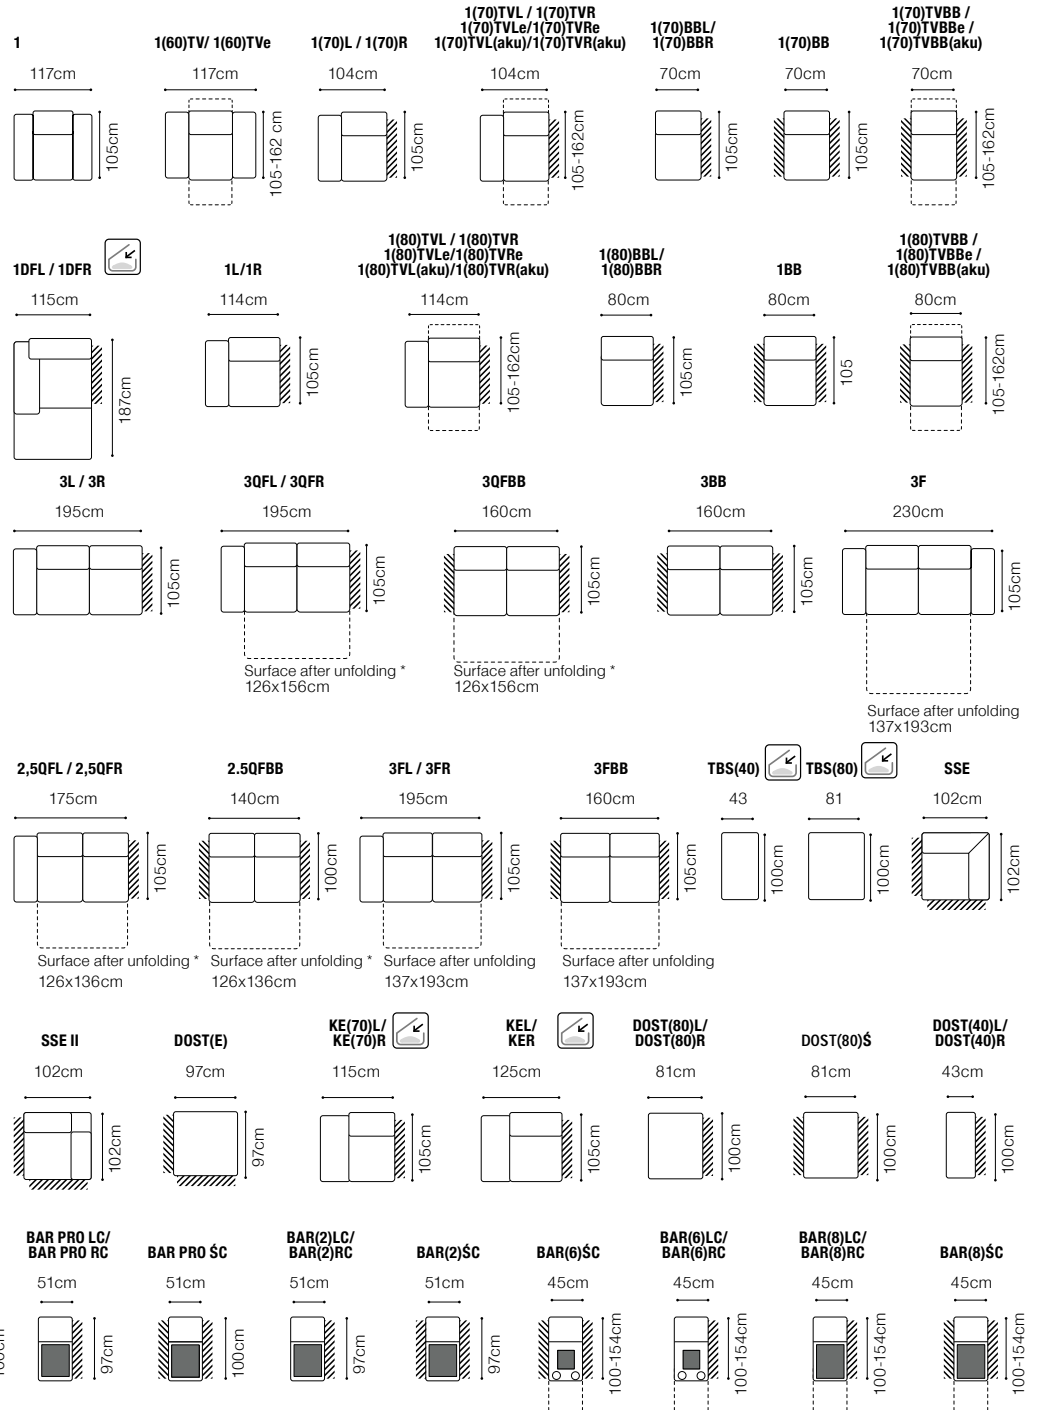

Luciano - basic system elements