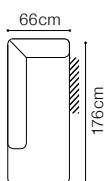

OTM(177)L/
OTM(177)R