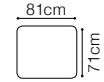

DIMENSIONS

TB

The height of the seat:

46 cm

The depth of the seat:

57 cm

The height of the furniture:

72 cm (with the headrest folded)

94 cm (with the headrest unfolded)

The height of the legs:

12 cm

The width of the side:

36 cm

BASIC COLLECTION ELEMENTS

FUNCTIONS