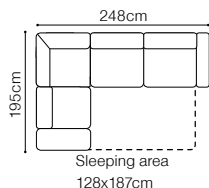

OTM(4)SL-2.5QFR

ZAG

The height of the seat:	44 cm
The depth of the seat:	58 cm
The height of the furniture:	82 cm (without headrest)
	96 cm (with optional headrest)
The height of the legs:	2,8 cm
The width of the side:	25 cm