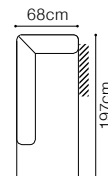

OTM(197)L/
OTM(197)R