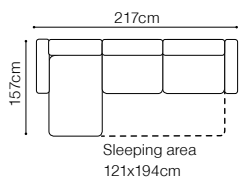

1D(1)SL-2.5QFR