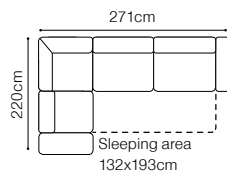

The height of the seat: **46 cm**
 The depth of the seat: **54 cm**
 The height of the furniture: **76 cm** (with the headrest folded)
98 cm (with the headrest unfolded)

The height of the legs: **2,5 cm**
 The width of the side (1(60) / 1(60)TV): **17 cm**
 The width of the side (other elements): **34 cm**

- The height of the seat: **44 cm**
- The depth of the seat: **55 cm**
- The height of the furniture: **76 cm** (with the headrest folded)
98 cm (with the headrest unfolded)
- The height of the legs: **2,5 cm**
- The width of the side (1): **28 cm**
- The width of the side: **35 cm**
(other elements)

Albano

Chair XIV, fabric ROVER 39 PERLWINKLE
3L-OTM(4)R, fabric CROWN VELVET 20

DIMENSIONS
3L-OTM(4)R**OTM(4)L-3R**

The height of the seat:	45 cm
The depth of the seat:	56 cm
The height of the furniture:	79 cm (with the headrest folded)
	93 cm (with the headrest unfolded)
The height of the legs:	25 cm
The width of the side:	30 cm

DIMENSIONS
2.5QFL-OTM(4)SR**OTM(4)SL-2.5QFR****1****TB**The height of the seat: **46 cm**The depth of the seat: **57 cm**The height of the furniture: **71 cm** (with the headrest folded)**94 cm** (with the headrest unfolded)The height of the legs: **12 cm**The width of the side: **23 cm****2.5QFL-1D(2)SR****1D(2)SL-2.5QFR****1D(2)SL-2.5QFBB-OTM(4)SR****OTM(4)SL-2.5QFBB-1D(2)SR**