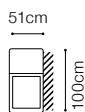

**BAR PRO L/
BAR PRO R**