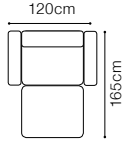

The height of the seat:	43 cm
The depth of the seat:	59 cm
The height of the furniture:	73 cm (with the headrest folded)
	88 cm (with the headrest unfolded)
The height of the legs:	12 cm
The width of the side (1):	19 cm
The width of the side (other elements):	20 cm

The height of the furniture:

83 cm (with the headrest folded)

103 cm (with the headrest unfolded)

The height of the legs:

5 cm

The width of the side:

15 cm

*additional information - page 207

ELEMENTS

1, fabric Emoji 38

2, fabric Baron 22

3, fabric Baron 22

Kelso

1, 3 and 2
fabric River 11

DIMENSIONS
1.5D**1****2****3**

The height of the seat:	47 cm
The depth of the seat:	53 cm
The height of the furniture:	101 cm
The height of the legs:	18 cm
The width of the side:	18 cm

DIMENSIONS

The height of the seat: **44 cm**
 The depth of the seat: **57 cm**
 The height of the furniture: **69 cm**
 The height of the legs: **9 cm**
 The width of the side: **15 cm**

BASIC COLLECTION
ELEMENTS 