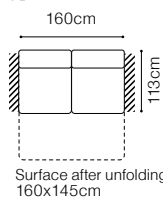

3QFBB

3QFL / 3QFR

STOLIK
40x106x40

STOLIK
106x106x25

PILLOW
PODU

PILLOW
PODU DUZA

PILLOW
PODNE

ZAG