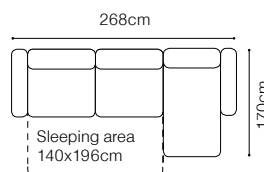

2.5FFL-1D(1)SR