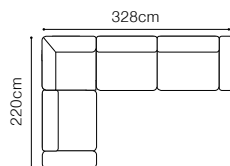

DIMENSIONS
2.5QFL-OTM(4)SR**OTM(4)SL-2.5QFR****1****TB**The height of the seat: **46 cm**The depth of the seat: **57 cm**The height of the furniture: **71 cm** (with the headrest folded)**94 cm** (with the headrest unfolded)The height of the legs: **12 cm**The width of the side: **23 cm****2.5QFL-1D(2)SR****1D(2)SL-2.5QFR****1D(2)SL-2.5QFBB-OTM(4)SR****OTM(4)SL-2.5QFBB-1D(2)SR**

58 cm

The height of the furniture:

73 cm (with the headrest folded)**93 cm** (with the headrest unfolded)

The height of the legs:

12 cm

The width of the side:

32 cm

BASIC COLLECTION ELEMENTS

OTM(4)SL-2.5QFBB-1D(5)SR

The height of the seat:

46 cm

The depth of the seat:

57 cm

The height of the furniture:

72 cm (with the headrest folded)**94 cm** (with the headrest unfolded)

The height of the legs:

Movable headrests

Bedding container

Sleeping function DELFIN

Dana II

3L-OTM(4)R
leather G-810

DIMENSIONS
3L-OTM(4)R**OTM(4)L-3R**

The height of the seat:	43 cm
The depth of the seat:	57 cm
The height of the furniture:	78 cm (with the headrest folded) 100 cm (with the headrest unfolded)
The height of the legs:	25 cm
The width of the side:	42 cm