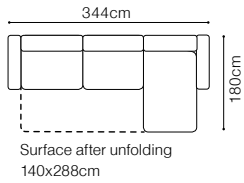

DIMENSIONS

3FL-1D(1)SR