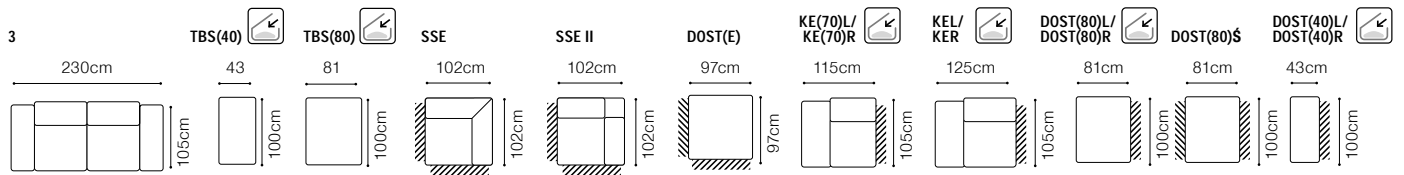

Plaza - basic system elements

* additional information - page 207