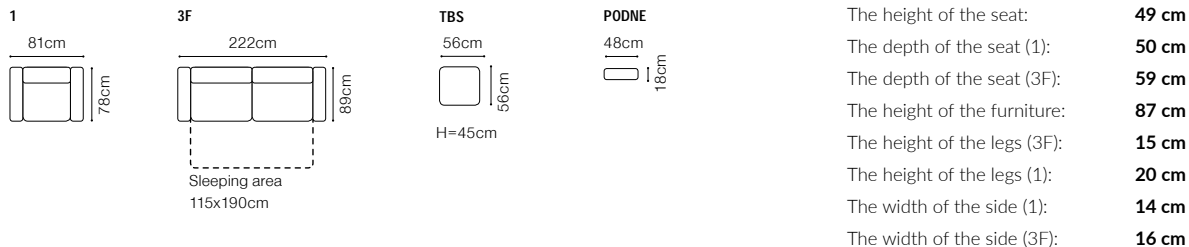

DIMENSIONS

BASIC COLLECTION ELEMENTS