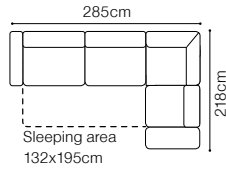

2.5QFL-OTM(4)SR