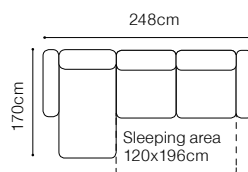

1D(1)SL-2FFR