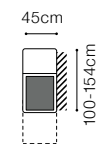

**BAR(8)LC/
BAR(8)RC**