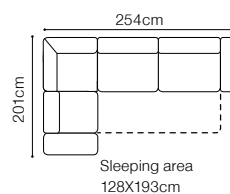

OTM(4)SL-2.5QFR

The height of the seat:	45 cm
The depth of the seat:	56 cm
The height of the furniture:	82 cm (with the headrest folded)
	98 cm (with the headrest unfolded)
The height of the legs:	8 cm
The width of the side:	16 cm

BASIC COLLECTION ELEMENTS