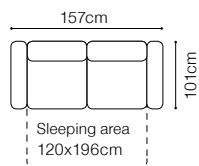

VIEW AT HOME

3F, TBS and 1
fabric Endo 7707

DIMENSIONS

The height of the seat (1):	49 cm
The height of the seat (3F):	47 cm
The depth of the seat (1):	51 cm
The depth of the seat (3F):	59 cm
The height of the furniture (1):	100 cm
The height of the furniture (3F):	95 cm
The height of the legs (1):	17 cm
The height of the legs (3F):	15 cm
The width of the side (1):	14 cm
The width of the side (3F):	17 cm
The width of the side (version Aneto):	14 cm

The height of the seat:	44 cm
The depth of the seat:	58 cm
The height of the furniture:	82 cm (without headrest)
	96 cm (with optional headrest)
The height of the legs:	2,8 cm
The width of the side:	25 cm

The height of the seat: **44 cm**
 The depth of the seat: **58 cm**
 The height of the furniture: **82 cm** (without the headrest)
96 cm (with the optional headrest)
 The height of the legs: **2,8 cm**
 The width of the side: **24 cm**

DIMENSIONS
2FF**2FFL-1D(1)SR****1D(1)SL-2FFR**The height of the seat: **48 cm**The height of the seat (1): **46 cm**The depth of the seat: **60 cm** (other elements)The height of the furniture: **86 cm** (other elements)The height of the furniture (1): **84 cm**The height of the legs: **8 cm**The width of the side: **24 cm****2.5FF****2.5FFL-1D(1)SR****1D(1)SL-2.5FFR****3FF****3FFL-1D(1)SR****1D(1)SL-3FFR****1****ZAG****FUNCTIONS**