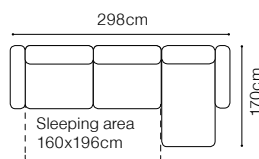

3FFL-1D(1)SR