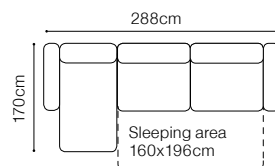

1D(1)SL-3FFR