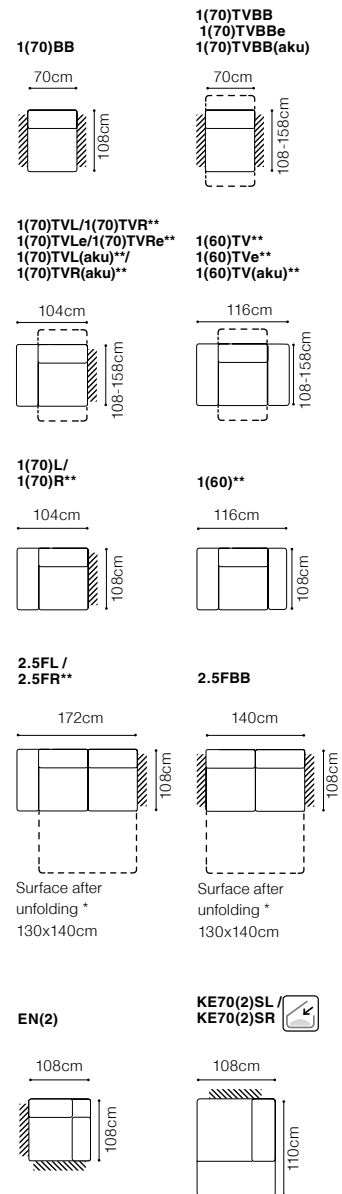

Domo - basic system elements

TB

BAR(9)ŠC

BAR(9)LC /
BAR(9)RC

DOST

DOST(70)SL /
DOST(70)SR

DOST(70)SŠ

1D(5)SL /
1D(5)SR