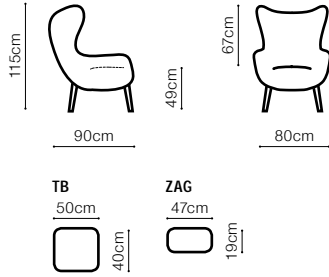

NEW

Neo II

DIMENSIONS

The depth of the seat: **55 cm**