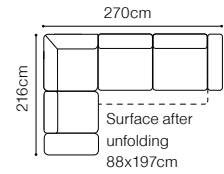

OTM(4)L-2.5VRe