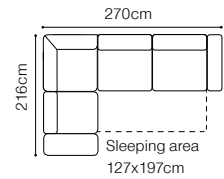

OTM(11)SL-2.5QFR