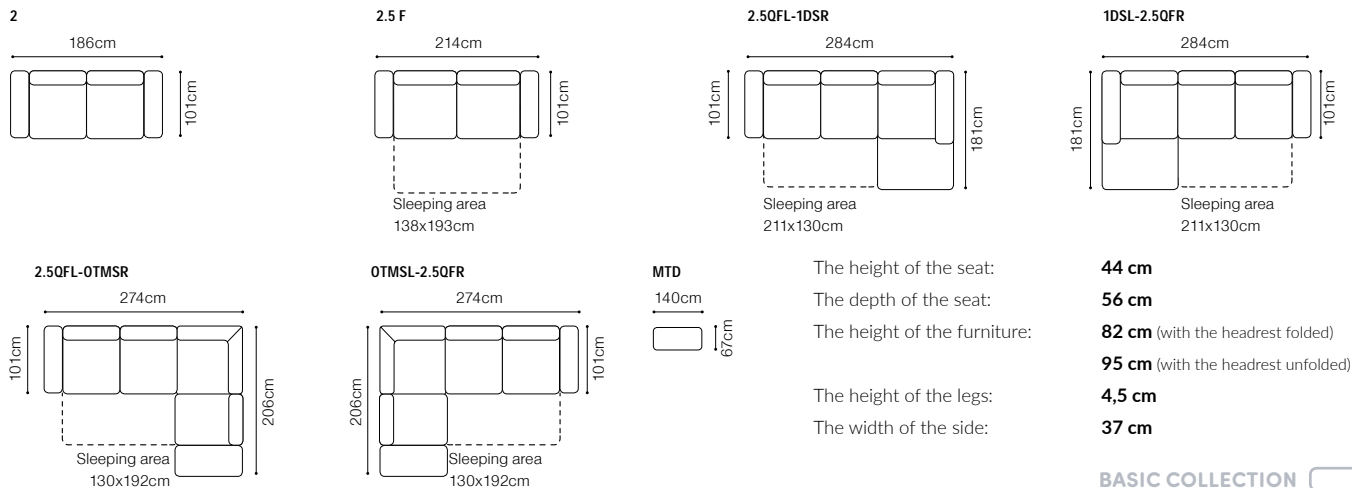

DIMENSIONS

1DSL-2.5QFR, leather G-180