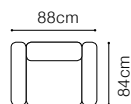

DIMENSIONS

2FF

2.5FF

3FF

The height of the seat: **48 cm**
The height of the seat (1): **46 cm**
The depth of the seat: **60 cm**
The depth of the seat (1): **52 cm**
The height of the furniture: **86 cm**
The height of the furniture (1): **84 cm**
The height of the legs: **8 cm**
The thickness of the mattress: **11 cm**
The width of the side (1): **18 cm**
The width of the side: **24 cm**
(other elements)

2FFL-1D(1)SR

1D(1)SL-2FFR

2.5FFL-1D(1)SR

1D(1)SL-2.5FFR

3FFL-1D(1)SR

1D(1)SL-3FFR

1

ZAG

H=19cm

BASIC COLLECTION
ELEMENTS

FUNCTIONS
_____