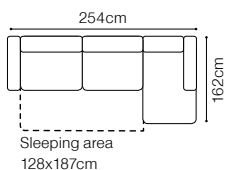

2.5QFL-1D(5)SR