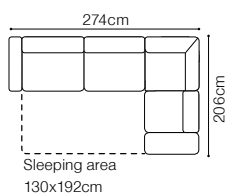

2.5QFL-OTMSR
fabric Spectra 10

DIMENSIONS
2.5QFL-OTMSR**OTMSL-2.5QFR****MTD**

The height of the seat:	45 cm
The depth of the seat:	56 cm
The height of the furniture:	81 cm (with the headrest folded) 95 cm (with the headrest unfolded)
The height of the legs:	4,5 cm
The width of the side:	35 cm