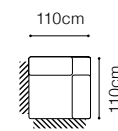

Cantata - basic collection elements

1(70)

1(70)BB

1(70)L/1(70)R

1(70)TVBBe
1(70)TVBB(aku)

1(70)TVLe /
1(70)TVRe
1(70)TVL(aku) /
1(70)TVR(aku)

1D(1)L / 1D(1)R
1D(1)SL / 1D(1)SR

EN(2)

The height of the seat:

45 cm

The depth of the seat:

59 cm

The height of the furniture:

83 cm (with the headrest folded)

103 cm (with the headrest unfolded)

The height of the legs:

5 cm

The width of the side:

15 cm

*additional information - page 207

2.5FL/2.5FR

Surface after unfolding*
140x138cm

2.5FBB

Surface after unfolding*
140x138cm

BAR(11)ŠC

FUNCTIONS

EXAMPLES OF CONFIGURATION

1, fabric Crown Velvet 21