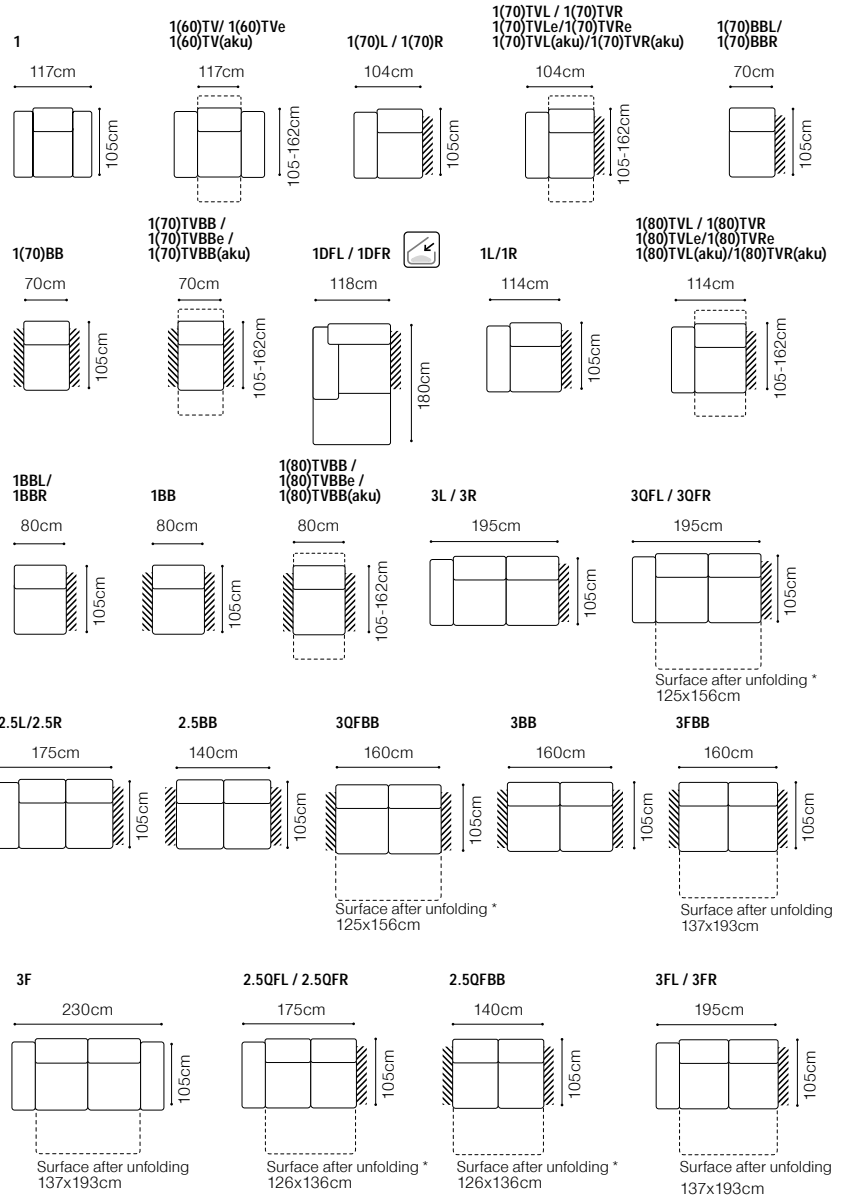

Plaza - basic system elements

* additional information - page 207