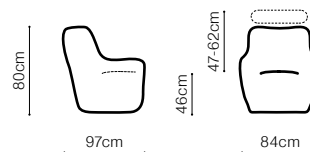

DIMENSIONS

The depth of the seat: **53 cm**

The width of the side: **16 cm**