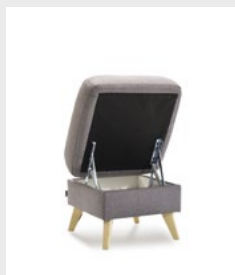

FUNCTIONS

A pouffe with a box