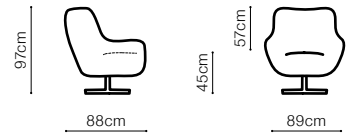

DIMENSIONS

The depth of the seat: **54 cm**