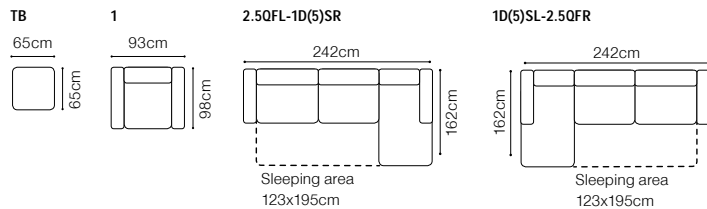

DIMENSIONS