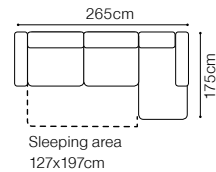

2.5QFL-1D(9)SR