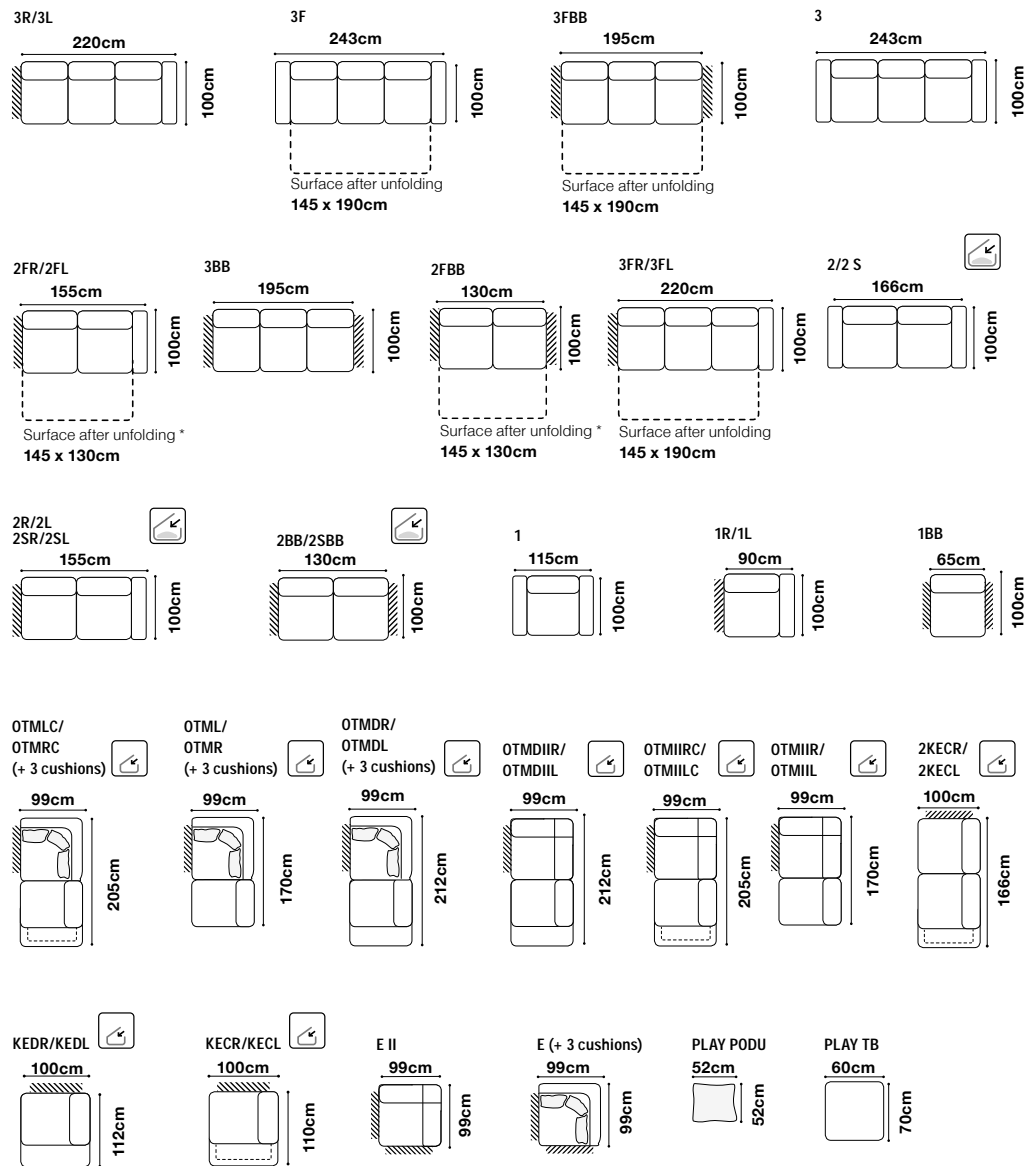

Surface after
unfolding *
145x162cm

STOLIK

H = 26cm

PODU

The height of the seat:	46 cm
The depth of the seat:	60 cm
The height of the furniture:	89 cm
The height of the legs:	5 cm
The width of the side:	22 cm

The height of the seat:	44 cm
The depth of the seat:	55 cm
The height of the furniture:	76 cm (with the headrest folded) 98 cm (with the headrest unfolded)
The height of the legs:	3 cm
The width of the side (1):	28 cm
The width of the side (other elements):	35 cm

EXAMPLES OF
 CONFIGURATION

OTMLC-2FR, leather G-105

1, leather G-000

Play - basic system elements

The height of the seat:	40 cm
The depth of the seat:	57 cm
The height of the furniture:	82 cm (with the headrest folded) 95 cm (with the headrest unfolded)
The height of the legs:	3 cm
The width of the side:	24 cm

- The height of the seat: **44 cm**
- The depth of the seat: **55 cm**
- The height of the furniture: **76 cm** (with the headrest folded)
98 cm (with the headrest unfolded)
- The height of the legs: **2,5 cm**
- The width of the side (1): **28 cm**
- The width of the side: **35 cm**
(other elements)