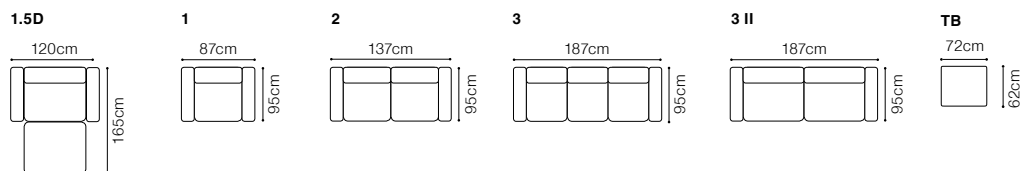

DIMENSIONS

The height of the seat: **44 cm**
 The depth of the seat: **57 cm**
 The height of the furniture: **69 cm**
 The height of the legs: **9 cm**
 The width of the side: **15 cm**

BASIC COLLECTION
ELEMENTS 

fabric Sofia Grey, Sofia Powder Pink

DIMENSIONS

The height of the seat: **47 cm**
 The depth of the seat: **53 cm**
 The height of the furniture: **101 cm**

The height of the legs: **18 cm**
 The width of the side: **19 cm**