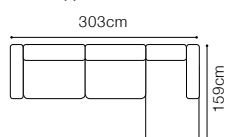

3L-1D90(8)R