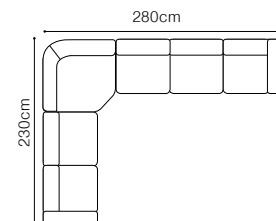

3L-EN(1)-2R