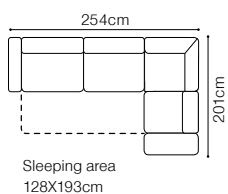

DIMENSIONS

2.5QFL-OTM(4)SR