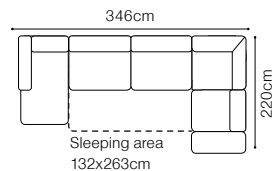

The height of the seat: **46 cm**
 The depth of the seat: **54 cm**
 The height of the furniture: **76 cm** (with the headrest folded)
98 cm (with the headrest unfolded)

The height of the legs: **2,5 cm**
 The width of the side (1(60) / 1(60)TV): **17 cm**
 The width of the side (other elements): **34 cm**

- The height of the seat: **44 cm**
- The depth of the seat: **55 cm**
- The height of the furniture: **76 cm** (with the headrest folded)
98 cm (with the headrest unfolded)
- The height of the legs: **2,5 cm**
- The width of the side (1): **28 cm**
- The width of the side: **35 cm**
(other elements)

Albano

Chair XIV, fabric ROVER 39 PERLWINKLE
3L-OTM(4)R, fabric CROWN VELVET 20

DIMENSIONS
3L-OTM(4)R**OTM(4)L-3R**

The height of the seat:	45 cm
The depth of the seat:	56 cm
The height of the furniture:	79 cm (with the headrest folded)
	93 cm (with the headrest unfolded)
The height of the legs:	25 cm
The width of the side:	30 cm

DIMENSIONS
2.5QFL-OTM(4)SR**OTM(4)SL-2.5QFR****1****TB**The height of the seat: **46 cm**The depth of the seat: **57 cm**The height of the furniture: **71 cm** (with the headrest folded)**94 cm** (with the headrest unfolded)The height of the legs: **12 cm**The width of the side: **23 cm****2.5QFL-1D(2)SR****1D(2)SL-2.5QFR****1D(2)SL-2.5QFBB-OTM(4)SR****OTM(4)SL-2.5QFBB-1D(2)SR**