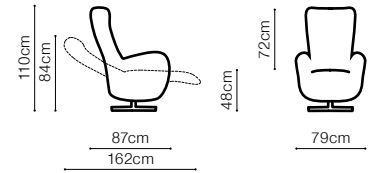

DIMENSIONS

The height of the seat: **49 cm**
 The depth of the seat: **47 cm**
 The height of the furniture: **82 cm**
 The width of the side: **7 cm**

OTM(157)L/
OTM(157)R

OTM(177)L/
OTM(177)R

OTM(187)L/
OTM(187)R

1

TB(100)

Bibbi

VIEW AT HOME

DIMENSIONS

The height of the seat: **44 cm**

The height of the furniture: **80 cm**

leather G-615

DIMENSIONS

The height of the seat:

42 cm

The height of the furniture:

88 cm (unfolded)

103 cm (folded)

Orio

leather G-706

SEE THE
MOVIE

VIEW AT HOME

Res

VIEW AT HOME

DIMENSIONS

The depth of the seat: **53 cm**The width of the seat: **52 cm**The width of the side: **11 cm**

leather G-677

DIMENSIONS