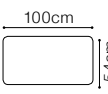

EXAMPLES OF
CONFIGURATION

Cortado

SET: 1, leather G-647

OTM(157)L-(170)R, leather G-647 / G-613

DIMENSIONS

OTM(157)L/
OTM(157)R

(150)L/(150)R

OTM(177)L/
OTM(177)R

(170)L/(170)R

OTM(187)L/
OTM(187)R

(180)L/(180)R

OTM(197)L/
OTM(197)R

(200)L/(200)R

OTM(207)L/
OTM(207)R

(220)L/(220)R

(162)

(182)

The height of the seat: **51 cm**
The height of the furniture: **89 cm**
The depth of the seat: **46 cm**
The width of the side (1): **12 cm**
The width of the side: **16 cm**
(other elements):

1

TB(100)