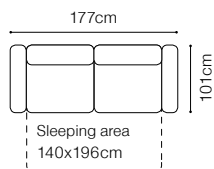

VIEW AT HOME

3F, TBS and 1
fabric Endo 7707

DIMENSIONS

The height of the seat (1):	49 cm
The height of the seat (3F):	47 cm
The depth of the seat (1):	51 cm
The depth of the seat (3F):	59 cm
The height of the furniture (1):	100 cm
The height of the furniture (3F):	95 cm
The height of the legs (1):	17 cm
The height of the legs (3F):	15 cm
The width of the side (1):	14 cm
The width of the side (3F):	17 cm
The width of the side (version Aneto):	14 cm

The height of the seat:	44 cm
The depth of the seat:	58 cm
The height of the furniture:	82 cm (without headrest)
	96 cm (with optional headrest)
The height of the legs:	2,8 cm
The width of the side:	25 cm

The height of the seat: **44 cm**
 The depth of the seat: **58 cm**
 The height of the furniture: **82 cm** (without the headrest)
96 cm (with the optional headrest)
 The height of the legs: **2,8 cm**
 The width of the side: **24 cm**

DIMENSIONS
2FF**2FFL-1D(1)SR****1D(1)SL-2FFR**The height of the seat: **48 cm**The height of the seat (1): **46 cm**The depth of the seat: **60 cm** (other elements)The height of the furniture: **86 cm** (other elements)The height of the furniture (1): **84 cm**The height of the legs: **8 cm**The width of the side: **24 cm****2.5FF****2.5FFL-1D(1)SR****1D(1)SL-2.5FFR****3FF****3FFL-1D(1)SR****1D(1)SL-3FFR****1****ZAG****FUNCTIONS**