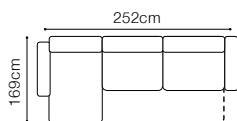

Sleeping area
211x130cm

PODNE

The height of the seat:	48 cm
The depth of the seat:	58 cm
The height of the furniture:	103 cm
The height of the legs:	5 cm
The width of the side:	19 cm