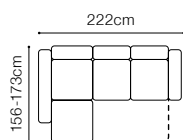

Sleeping area
115x190cm

TBS

PODNE

The height of the seat: **49 cm**
The depth of the seat: **59 cm**
The height of the furniture: **87 cm**
The height of the legs: **15 cm**
The width of the side: **16 cm**