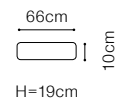

The height of the seat: **44 cm**
 The depth of the seat: **58 cm**
 The height of the furniture: **82 cm** (without the headrest)
96 cm (with the optional headrest)
 The height of the legs: **2,8 cm**
 The width of the side: **24 cm**

DIMENSIONS
2FF**2FFL-1D(1)SR****1D(1)SL-2FFR**The height of the seat: **48 cm**The height of the seat (1): **46 cm**The depth of the seat: **60 cm** (other elements)The height of the furniture: **86 cm** (other elements)The height of the furniture (1): **84 cm**The height of the legs: **8 cm**The width of the side: **24 cm****2.5FF****2.5FFL-1D(1)SR****1D(1)SL-2.5FFR****3FF****3FFL-1D(1)SR****1D(1)SL-3FFR****1****ZAG****FUNCTIONS**