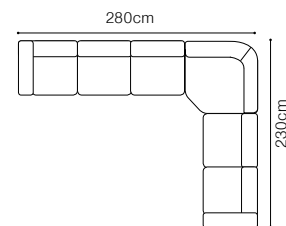

2L-EN(1)-3R