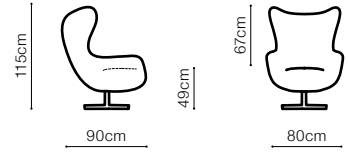

DIMENSIONS

The height of the seat: **49 cm**
 The depth of the seat: **47 cm**
 The height of the furniture: **82 cm**
 The width of the side: **7 cm**

OTM(157)L/
OTM(157)R

OTM(177)L/
OTM(177)R

OTM(187)L/
OTM(187)R

DIMENSIONS

The height of the seat:

42 cm

The height of the furniture:

88 cm (unfolded)

103 cm (folded)

Orio

leather G-706

DIMENSIONS

The depth of the seat: **55 cm**

The height of the legs: **30 cm**

leather G-820, fabric Bello 32
with optional headrest

Neo

VIEW AT HOME

DIMENSIONS

TB