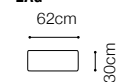

3QFBB

3QFL / 3QFR

STOLIK
40x106x40

STOLIK
106x106x25

PILLOW
PODU

PILLOW
PODU DUZA

PILLOW
PODNE

ZAG