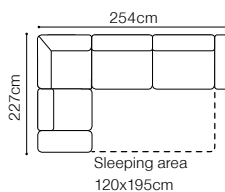

- The height of the seat: **45 cm**
 The depth of the seat: **56 cm**
 The height of the furniture: **81 cm** (with the headrest folded)
95 cm (with the headrest unfolded)
 The height of the legs: **4,5 cm**
 The width of the side: **37 cm**

2.5FF
fabric Napoli 16

DIMENSIONS
2FF**2.5FF****3FF**

The height of the seat: **48 cm**
 The depth of the seat: **60 cm**
 The height of the furniture: **86 cm**
 The height of the legs: **8 cm**
 The thickness of the mattress: **11 cm**
 The width of the side: **17 cm**

2.5QFL-OTM(11)SR
leather G-180, optional cushion - fabric Celeste

DIMENSIONS
2.5QFL-OTM(11)SR**OTM(11)SL-2.5QFR**

The height of the seat:	47 cm
The depth of the seat:	57 cm
The height of the furniture:	81 cm (with the headrest folded)
	97 cm (with the headrest unfolded)
The height of the legs:	12 cm
The width of the side:	19 cm