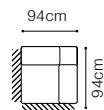

Karato - basic system elements

1D(5)L/1D(5)R**
1D(5)SL/1D(5)SR**

EN(2)**

1(80)BB**

1(80)L**

3QFBB**

Surface after
unfolding *
145x162cm

3QFL / 3QFR**

Surface after
unfolding *
145x162cm

STOLIK

H = 26cm

PODU

The height of the seat:	46 cm
The depth of the seat:	60 cm
The height of the furniture:	89 cm
The height of the legs:	5 cm
The width of the side:	22 cm

* additional information - page 207

** freestanding element, upholstered on the both sides

EXAMPLES OF
CONFIGURATION

FUNCTIONS