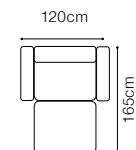

DIMENSIONS

1.5D