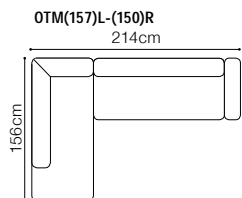

EXAMPLES OF
CONFIGURATION

Cortado

SET: 1, leather G-647

OTM(157)L-(170)R, leather G-647 / G-613

DIMENSIONS

OTM(157)L/
OTM(157)R