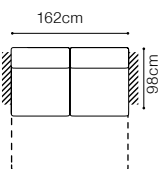

* additional information - page 207

** a body available with its side in two widths:

standard side: 33 cm

narrow side: 26 cm

In the catalogue dimensions are given with standard width 33cm.

2.5FL-EN(2)-1(70)TVBB-BAR(9)ŠC-1D(5)SR
leather G-658

The height of the seat: **46 cm**
 The depth of the seat: **54 cm**
 The height of the furniture: **76 cm** (with the headrest folded)
98 cm (with the headrest unfolded)

The height of the legs: **2,5 cm**
 The width of the side (1(60) / 1(60)TV): **17 cm**
 The width of the side (other elements): **34 cm**

Karato - basic system elements

1D(5)L/1D(5)R**
1D(5)SL/1D(5)SR**

EN(2)**

1(80)BB**

1(80)L**

3QFBB**

Surface after
unfolding *
145x162cm

3QFL / 3QFR**

Surface after
unfolding *
145x162cm

STOLIK

H = 26cm

PODU

The height of the seat:	46 cm
The depth of the seat:	60 cm
The height of the furniture:	89 cm
The height of the legs:	5 cm
The width of the side:	22 cm