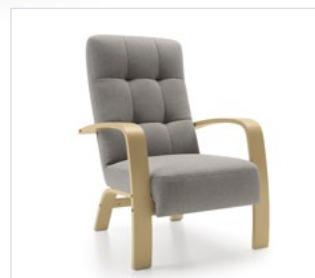

fabric Crown Velvet col. 2

DIMENSIONS

The depth of the seat: **52 cm**

The width of the side: **9 cm**

VIEW AT HOME

Finka

FINKA V, fabric Pik 20

FINKA III, fabric Metro 84