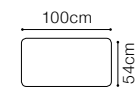

Barista

EXAMPLES OF CONFIGURATION

DIMENSIONS

The height of the seat: **49 cm**
The depth of the seat: **47 cm**
The height of the furniture: **82 cm**
The width of the side: **7 cm**

OTM(157)L/
OTM(157)R

OTM(177)L/
OTM(177)R

OTM(187)L/
OTM(187)R

OTM(197)L/
OTM(197)R

OTM(207)L/
OTM(207)R

(162)

(182)

(147)L/(147)R

(167)L/(167)R

(177)L/(177)R

(197)L/(197)R

(217)L/(217)R

1

TB(100)