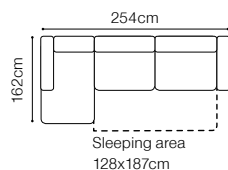

1D(5)SL-2.5QFR