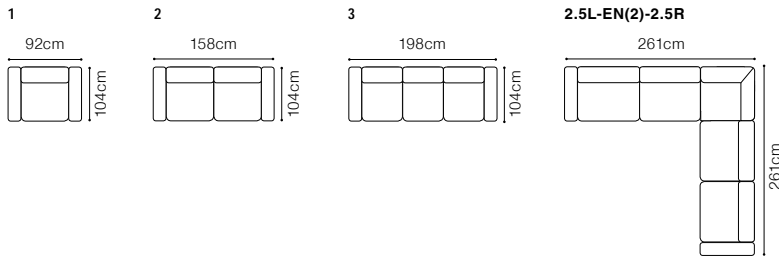

- The height of the seat: **43 cm**
 The depth of the seat: **61 cm**
 The height of the furniture: **75 cm** (with the headrest folded)
94 cm (with the headrest unfolded)
 The height of the legs: **12 cm**
 The width of the side: **30 cm**

1D(1)L-2.5FR

Sleeping area
150x225cm

3F

Sleeping area
195x150cm

The height of the seat: **48 cm**
 The depth of the seat: **67 cm**
 The height of the furniture: **90 cm**
 The height of the legs: **12 cm**
 The width of the side: **25 cm**

The height of the seat:	43 cm
The depth of the seat:	59 cm
The height of the furniture:	73 cm (with the headrest folded)
	88 cm (with the headrest unfolded)
The height of the legs:	12 cm
The width of the side (1):	19 cm
The width of the side (other elements):	20 cm