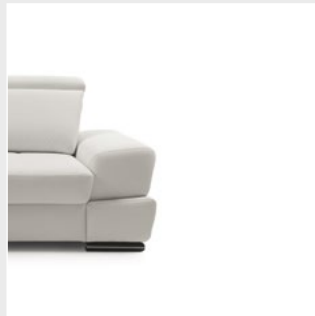

Side with armrest