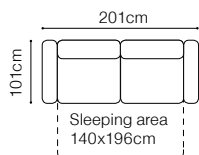

DIMENSIONS

2FF

2.5FF

3FF

The height of the seat: **48 cm**
The height of the seat (1): **46 cm**
The depth of the seat: **60 cm**
The depth of the seat (1): **52 cm**
The height of the furniture: **86 cm**
The height of the furniture (1): **84 cm**
The height of the legs: **8 cm**
The thickness of the mattress: **11 cm**
The width of the side (1): **18 cm**
The width of the side: **24 cm**
(other elements)

2FFL-1D(1)SR

1D(1)SL-2FFR

2.5FFL-1D(1)SR

1D(1)SL-2.5FFR

3FFL-1D(1)SR

1D(1)SL-3FFR

1

ZAG

H=19cm

BASIC COLLECTION
ELEMENTS

FUNCTIONS
_____