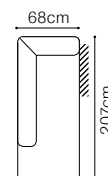

OTM(207)L/
OTM(207)R