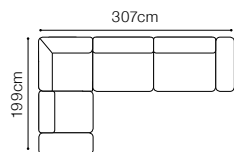

1D(10)SL-STOLIK 106x106x25-EN(6)XL-3QFBB-EN(2)-1(80)BB- STOLIK 40x106x40-1(80)
R, fabric Habana 05, Habana 25, cushions: Mirasol 09, Fonteta 09, Vinaros 09

The height of the seat:	49 cm
The depth of the seat:	78 cm
The height of the furniture:	83 cm
The height of the legs:	5 cm
The width of the side:	21 cm

Albano

Chair XIV, fabric ROVER 39 PERLWINKLE
3L-OTM(4)R, fabric CROWN VELVET 20

DIMENSIONS
3L-OTM(4)R**OTM(4)L-3R**

The height of the seat:	45 cm
The depth of the seat:	56 cm
The height of the furniture:	79 cm (with the headrest folded)
	93 cm (with the headrest unfolded)
The height of the legs:	25 cm
The width of the side:	30 cm

DIMENSIONS
2.5QFL-OTM(4)SR**OTM(4)SL-2.5QFR****1****TB**The height of the seat: **46 cm**The depth of the seat: **57 cm**The height of the furniture: **71 cm** (with the headrest folded)**94 cm** (with the headrest unfolded)The height of the legs: **12 cm**The width of the side: **23 cm****2.5QFL-1D(2)SR****1D(2)SL-2.5QFR****1D(2)SL-2.5QFBB-OTM(4)SR****OTM(4)SL-2.5QFBB-1D(2)SR**