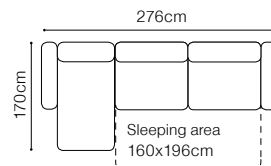

The height of the seat:	44 cm
The depth of the seat:	58 cm
The height of the furniture:	82 cm (without headrest)
	96 cm (with optional headrest)
The height of the legs:	2,8 cm
The width of the side:	25 cm

The height of the seat: **44 cm**
 The depth of the seat: **58 cm**
 The height of the furniture: **82 cm** (without the headrest)
96 cm (with the optional headrest)
 The height of the legs: **2,8 cm**
 The width of the side: **24 cm**

DIMENSIONS
2FF**2FFL-1D(1)SR****1D(1)SL-2FFR**The height of the seat: **48 cm**The height of the seat (1): **46 cm**The depth of the seat: **60 cm** (other elements)The height of the furniture: **86 cm** (other elements)The height of the furniture (1): **84 cm**The height of the legs: **8 cm**The width of the side: **24 cm****2.5FF****2.5FFL-1D(1)SR****1D(1)SL-2.5FFR****3FF****3FFL-1D(1)SR****1D(1)SL-3FFR****1****ZAG****FUNCTIONS**