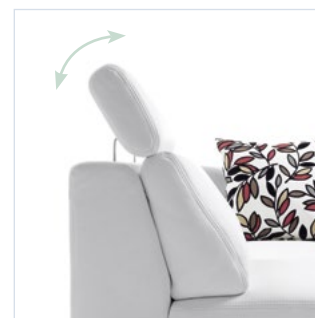

OTMILC-3FBB-E-25R
leather G-000

FUNCTIONS

Sleeping function LEOPARD

Additional container

Different kinds of finishes:

An extended seat

Side with armrest

With a lower wooden shelf